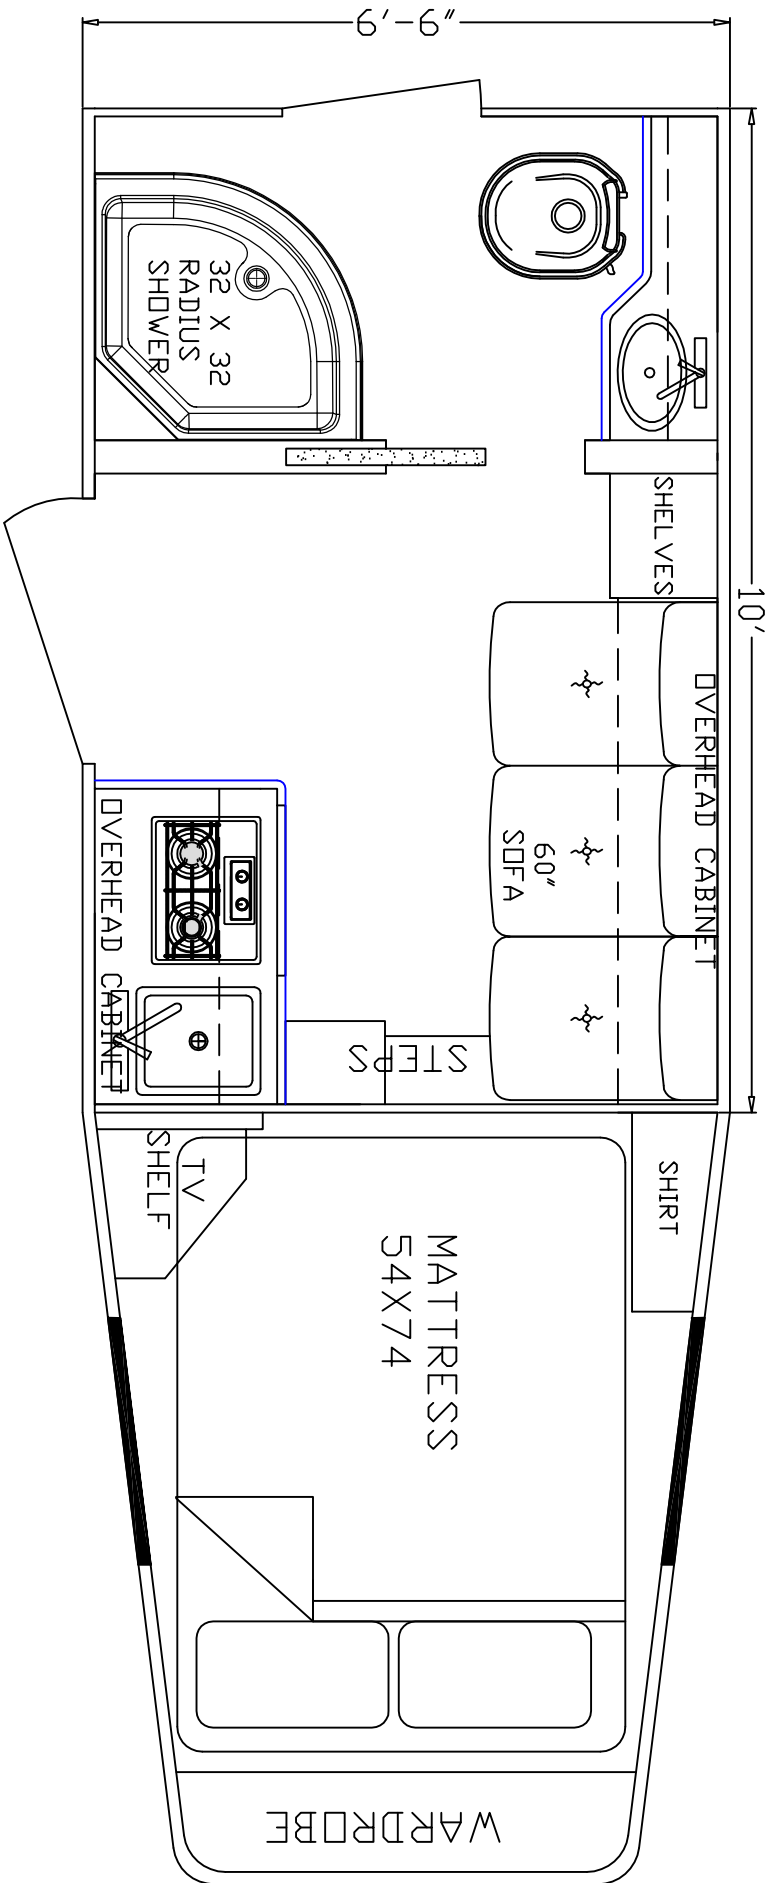

TBA

FILE NAME

10' STOCK DRAWING 31

SIERRA INTERIORS
 19224 CR 8
 BRISTOL, IN. 46507
 574-848-1300

DEALER	SIERRA INTERIORS	STOCK DRAWING
CUSTOMER	19224 CR 8	SIERRA
VIN #	BRISTOL, IN. 46507	TBA
MANUFACTURER	574-848-1300	TBA
FILE NAME		10' STOCK DRAWING 27

SIERRA INTERIDRS
 19224 CR 8
 BRISTOL, IN. 46507
 574-848-1300

DEALER	STOCK DRAWING
CUSTOMER	SIERRA
VIN #	TBA
MANUFACTURER	TBA
FILE NAME	10' STOCK DRAWING 26

SIERRA INTERIORS
 19224 CR 8
 BRISTOL, IN, 46507
 574-848-1300

DEALER	STOCK DRAWING
CUSTOMER	SIERRA
VIN #	00000
MANUFACTURER	TBA
FILE NAME	10' STOCK DRAWING 24

SIERRA INTERIORS
 19224 CR 8
 BRISTOL, IN. 46507
 574-848-1300

DEALER	STOCK DRAWING
CUSTOMER	SIERRA
VIN #	00000
MANUFACTURER	TBA
FILE NAME	10' STOCK DRAWING 21