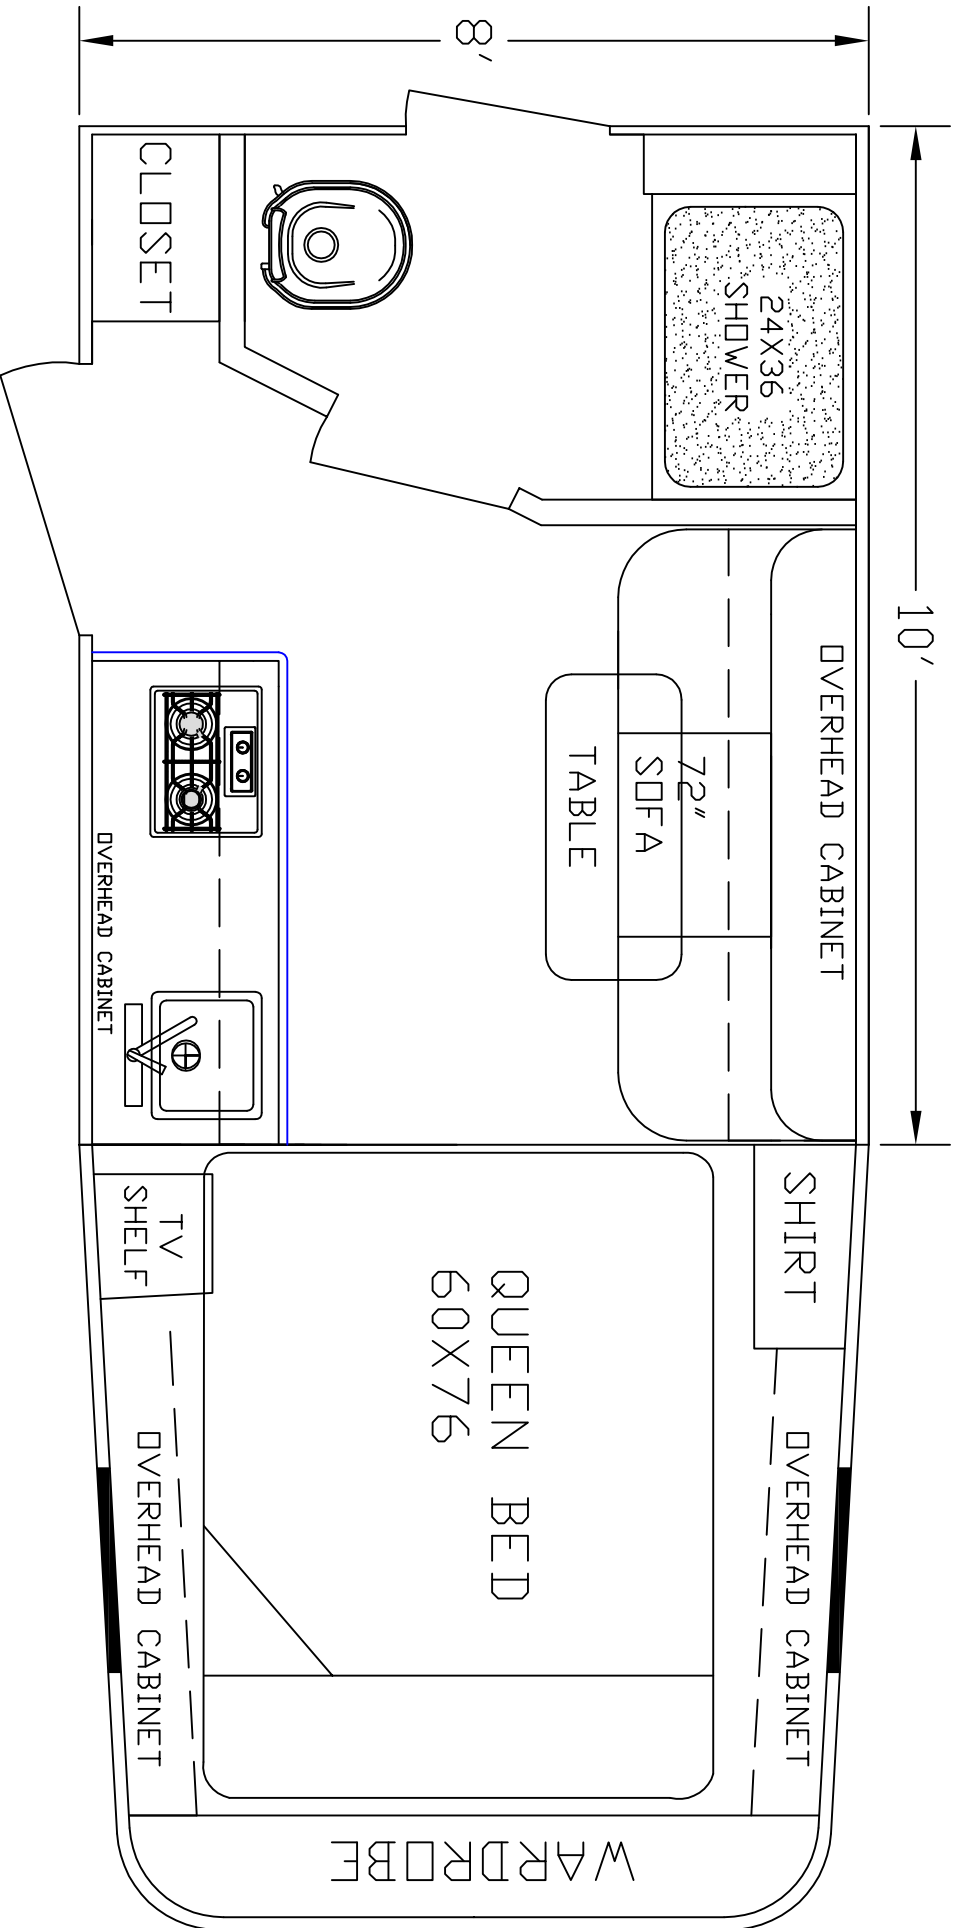

SIERRA INTERIORS
19224 CR 8
BRISTOL, IN. 46507
574-848-1300

DEALER	STOCK DRAWING
CUSTOMER	SIERRA
VIN #	00000
MANUFACTURER	TBA
FILE NAME	10' STOCK DRAWING 5