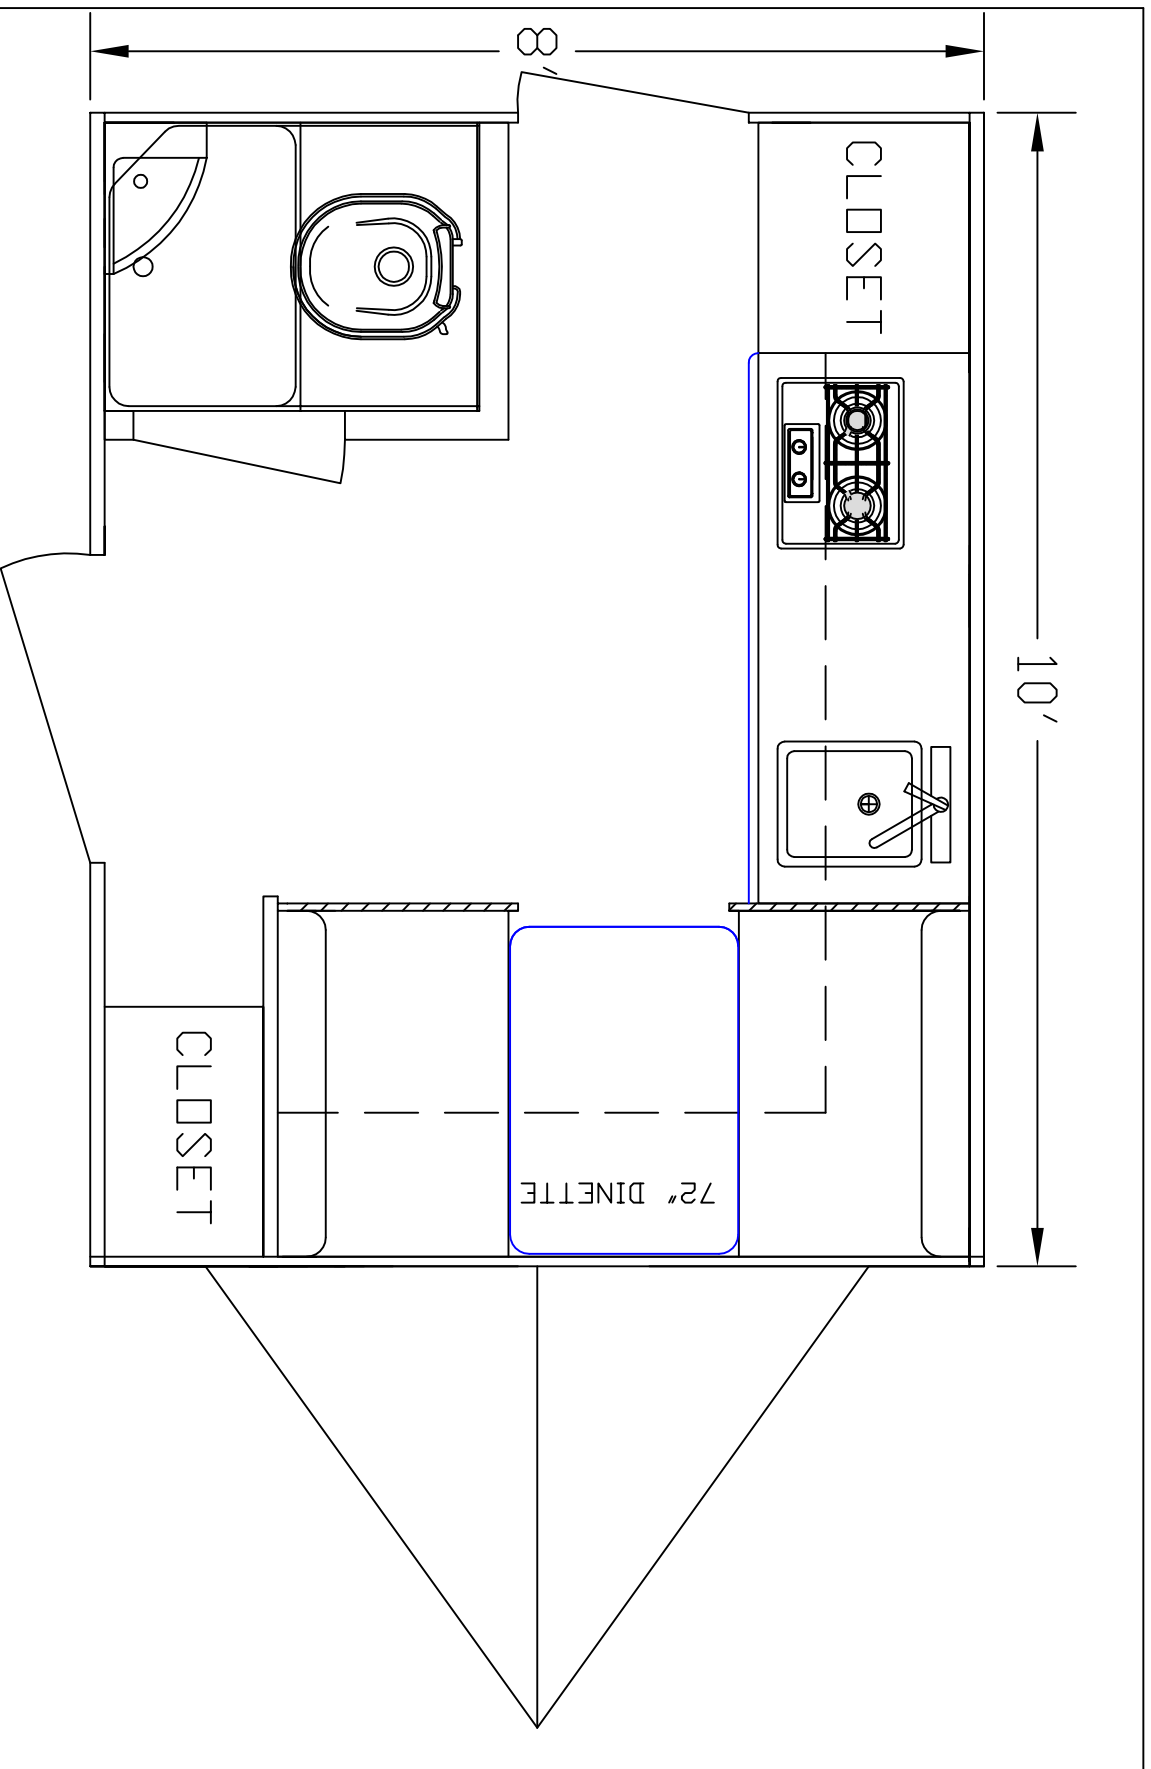

TBA

FILE NAME

10' STOCK DRAWING 31

SIERRA INTERIORS
 19224 CR 8
 BRISTOL, IN. 46507
 574-848-1300

DEALER	SIERRA INTERIORS	STOCK DRAWING
CUSTOMER	19224 CR 8	SIERRA
VIN #	BRISTOL, IN. 46507	TBA
MANUFACTURER	574-848-1300	TBA
FILE NAME		10' STOCK DRAWING 27

SIERRA INTERIDRS
 19224 CR 8
 BRISTOL, IN. 46507
 574-848-1300

DEALER	STOCK DRAWING
CUSTOMER	SIERRA
VIN #	TBA
MANUFACTURER	TBA
FILE NAME	10' STOCK DRAWING 26

SIERRA INTERIORS
 19224 CR 8
 BRISTOL, IN, 46507
 574-848-1300