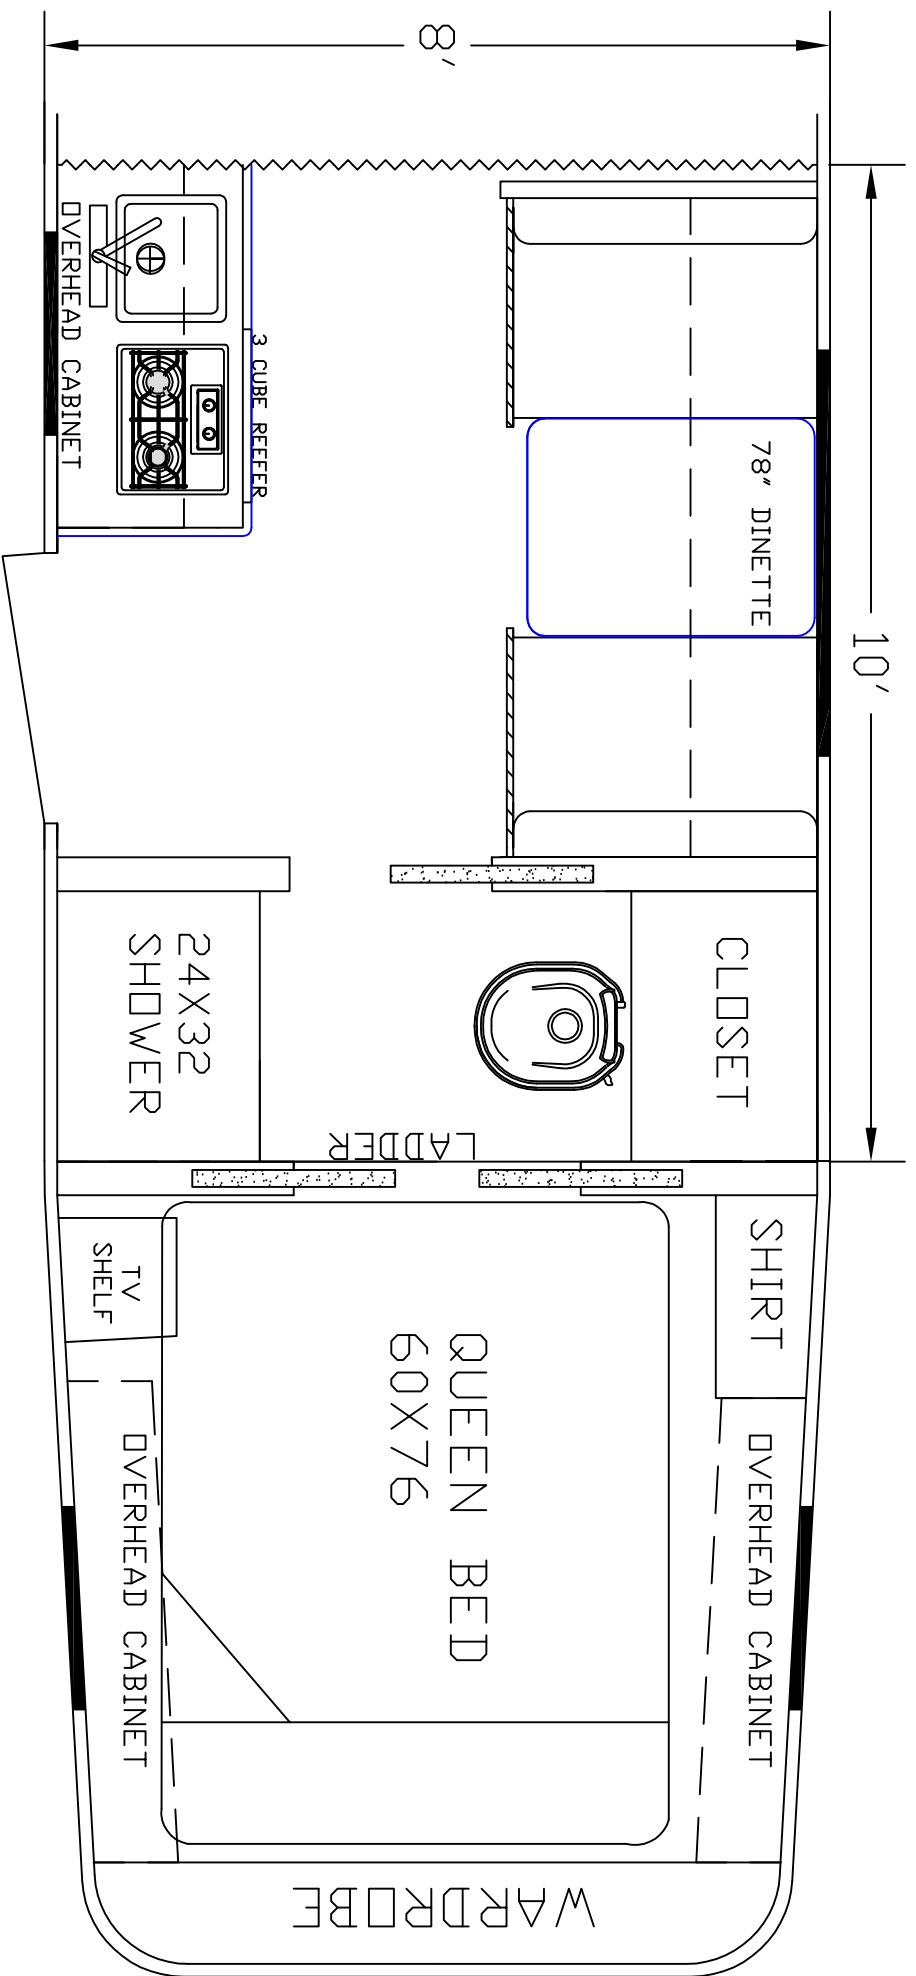

SIERRA INTERIORS
19224 CR 8
BRISTOL, IN 46507
574-848-1300

DEALER	STOCK DRAWING
CUSTOMER	SIERRA
VIN #	00000
MANUFACTURER	TBA
FILE NAME	10' STOCK DRAWING 12