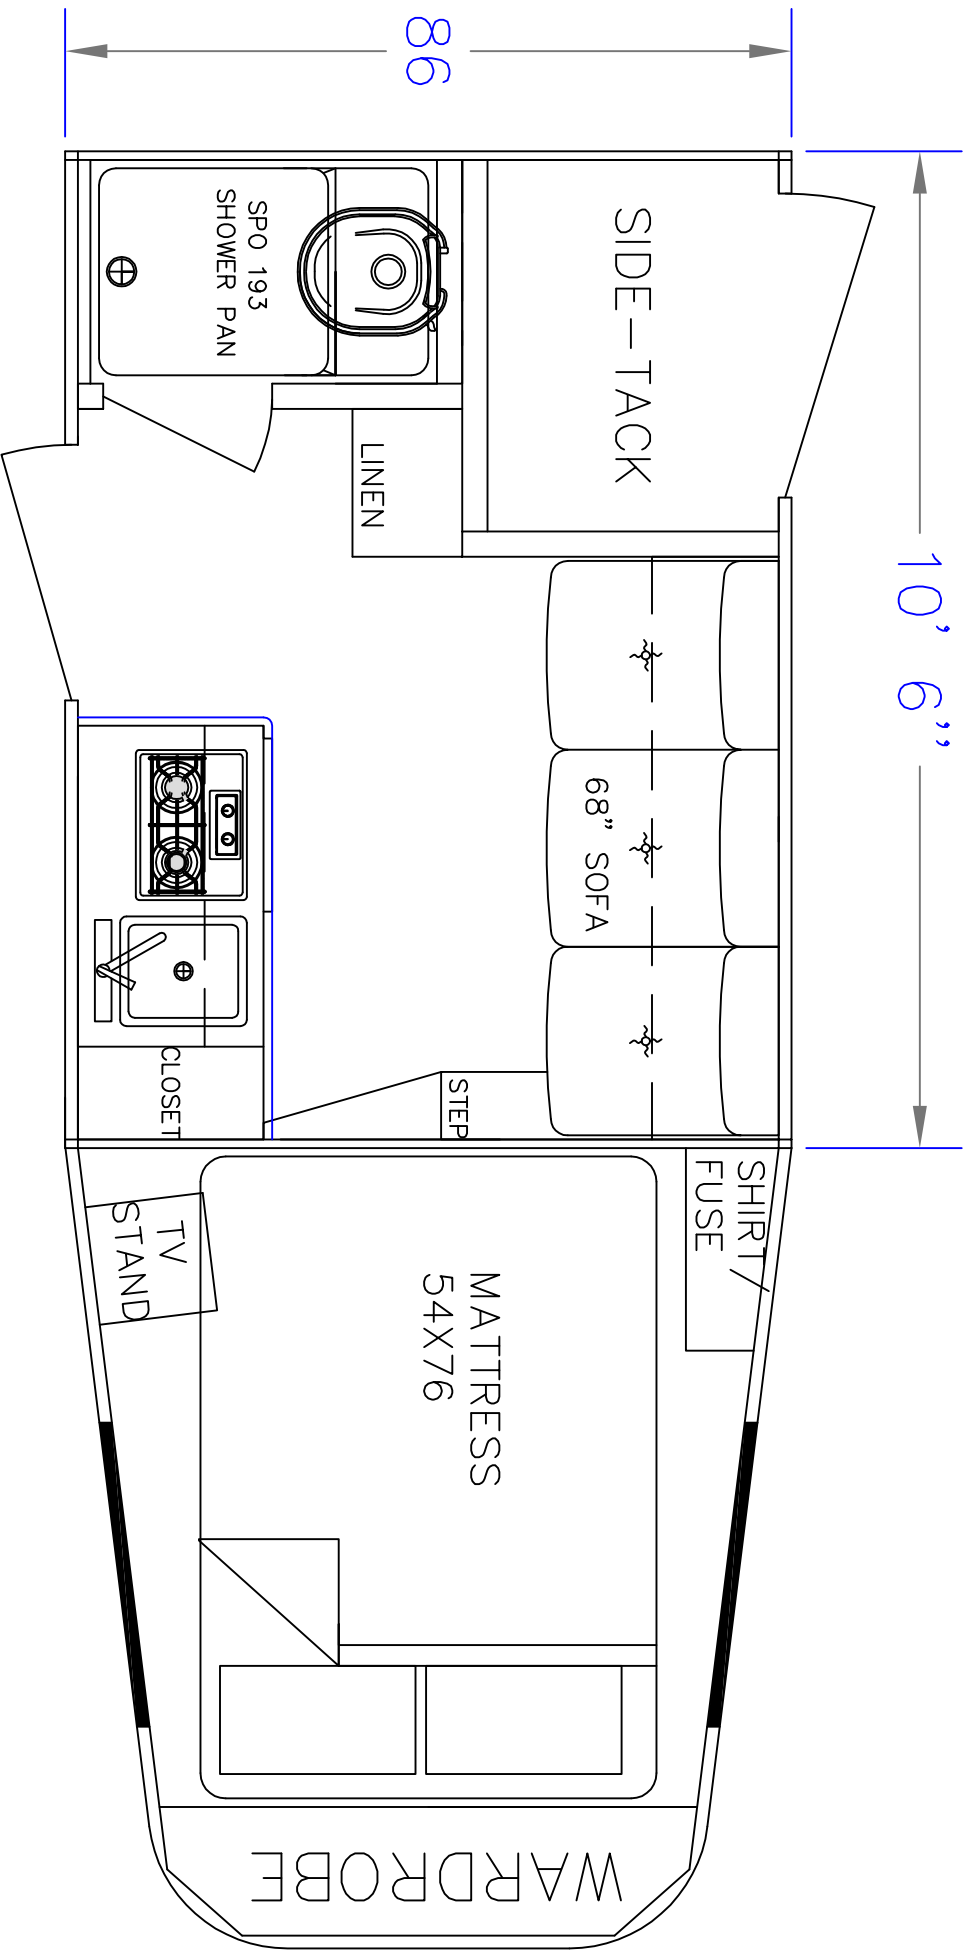

SIERRA INTERIORS
19224 CR 8
BRISTOL, IN. 46507
574-848-1300

DEALER	STOCK DRAWING
CUSTOMER	SIERRA
VIN #	00000
MANUFACTURER	TBA
FILE NAME	10' STOCK DRAWING 8