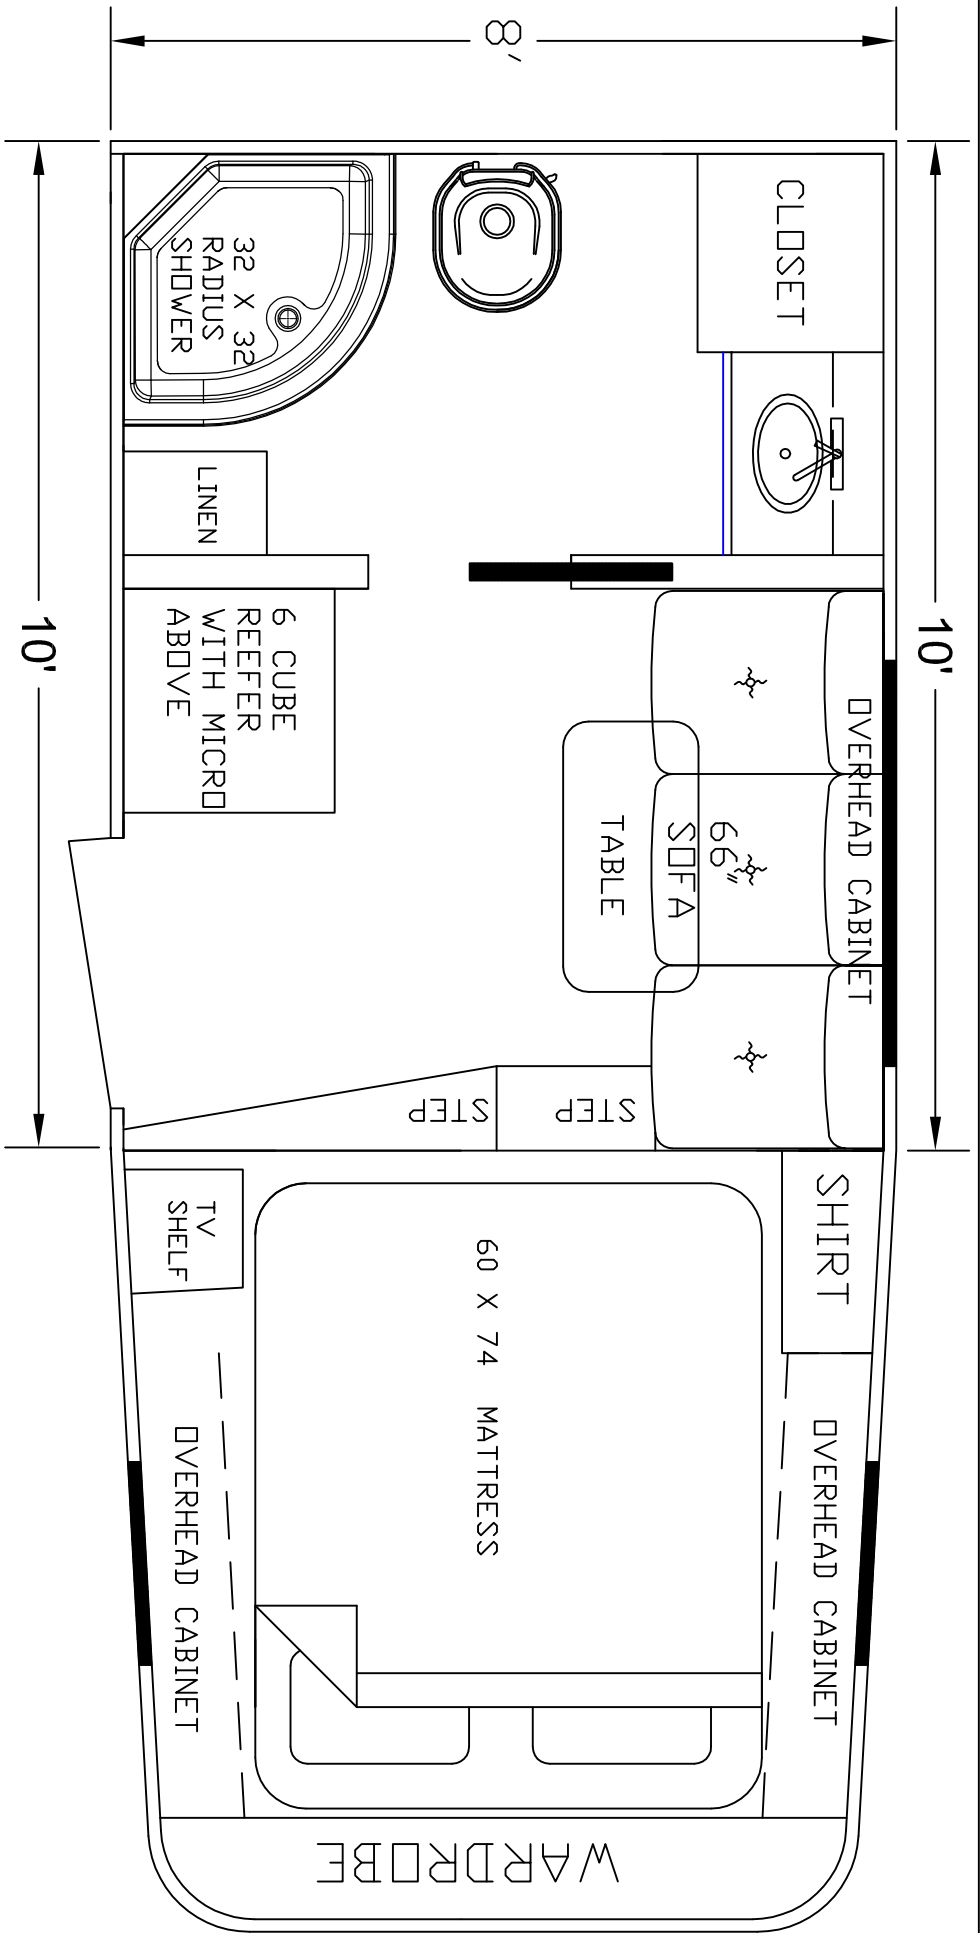

DEALER	STOCK DRAWING
CUSTOMER	SIERRA
VIN #	TBA
MANUFACTURER	TBA
FILE NAME	10' STOCK DRAWING 17

SIERRA INTERIORS
 19224 CR 8
 BRISTOL, IN 46507
 574-848-1300

DEALER	STOCK DRAWING
CUSTOMER	SIERRA
VIN #	00000
MANUFACTURER	TBA
FILE NAME	10' STOCK DRAWING 12

SIERRA INTERIORS
 19224 CR 8
 BRISTOL, IN. 46507
 574-848-1300

DEALER	STOCK DRAWING
CUSTOMER	SIERRA
VIN #	00000
MANUFACTURER	TBA
FILE NAME	10' STOCK DRAWING 11

SIERRA INTERIORS
 19224 CR 8
 BRISTOL, IN. 46507
 574-848-1300

DEALER	STOCK DRAWING
CUSTOMER	SIERRA
VIN #	00000
MANUFACTURER	TBA
FILE NAME	10' STOCK DRAWING 8

SIERRA INTERIORS
 19224 CR 8
 BRISTOL, IN. 46507
 574-848-1300

DEALER	STOCK DRAWING
CUSTOMER	SIERRA
VIN #	00000
MANUFACTURER	TBA
FILE NAME	10' STOCK DRAWING 5