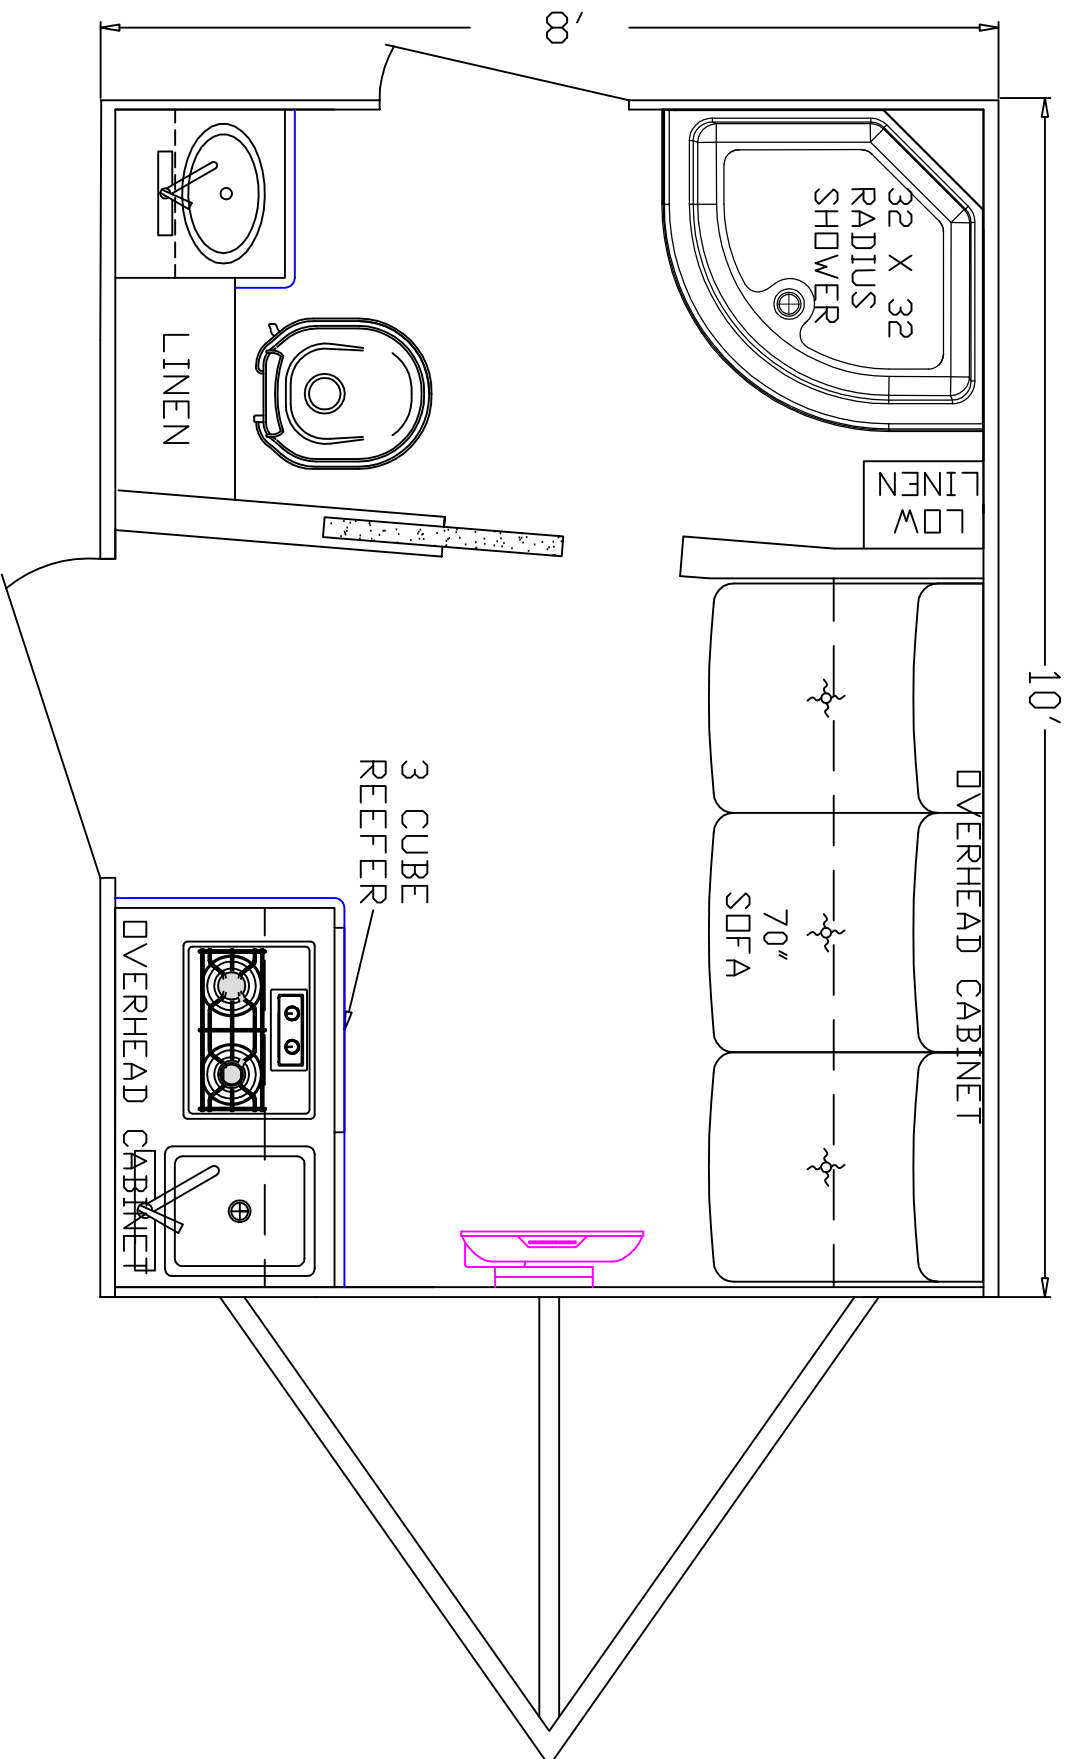

TBA

FILE NAME

10' STOCK DRAWING 31

SIERRA INTERIORS
 19224 CR 8
 BRISTOL, IN. 46507
 574-848-1300

DEALER	SIERRA INTERIORS	STOCK DRAWING
CUSTOMER	19224 CR 8	SIERRA
VIN #	BRISTOL, IN. 46507	TBA
MANUFACTURER	574-848-1300	TBA
FILE NAME		10' STOCK DRAWING 27