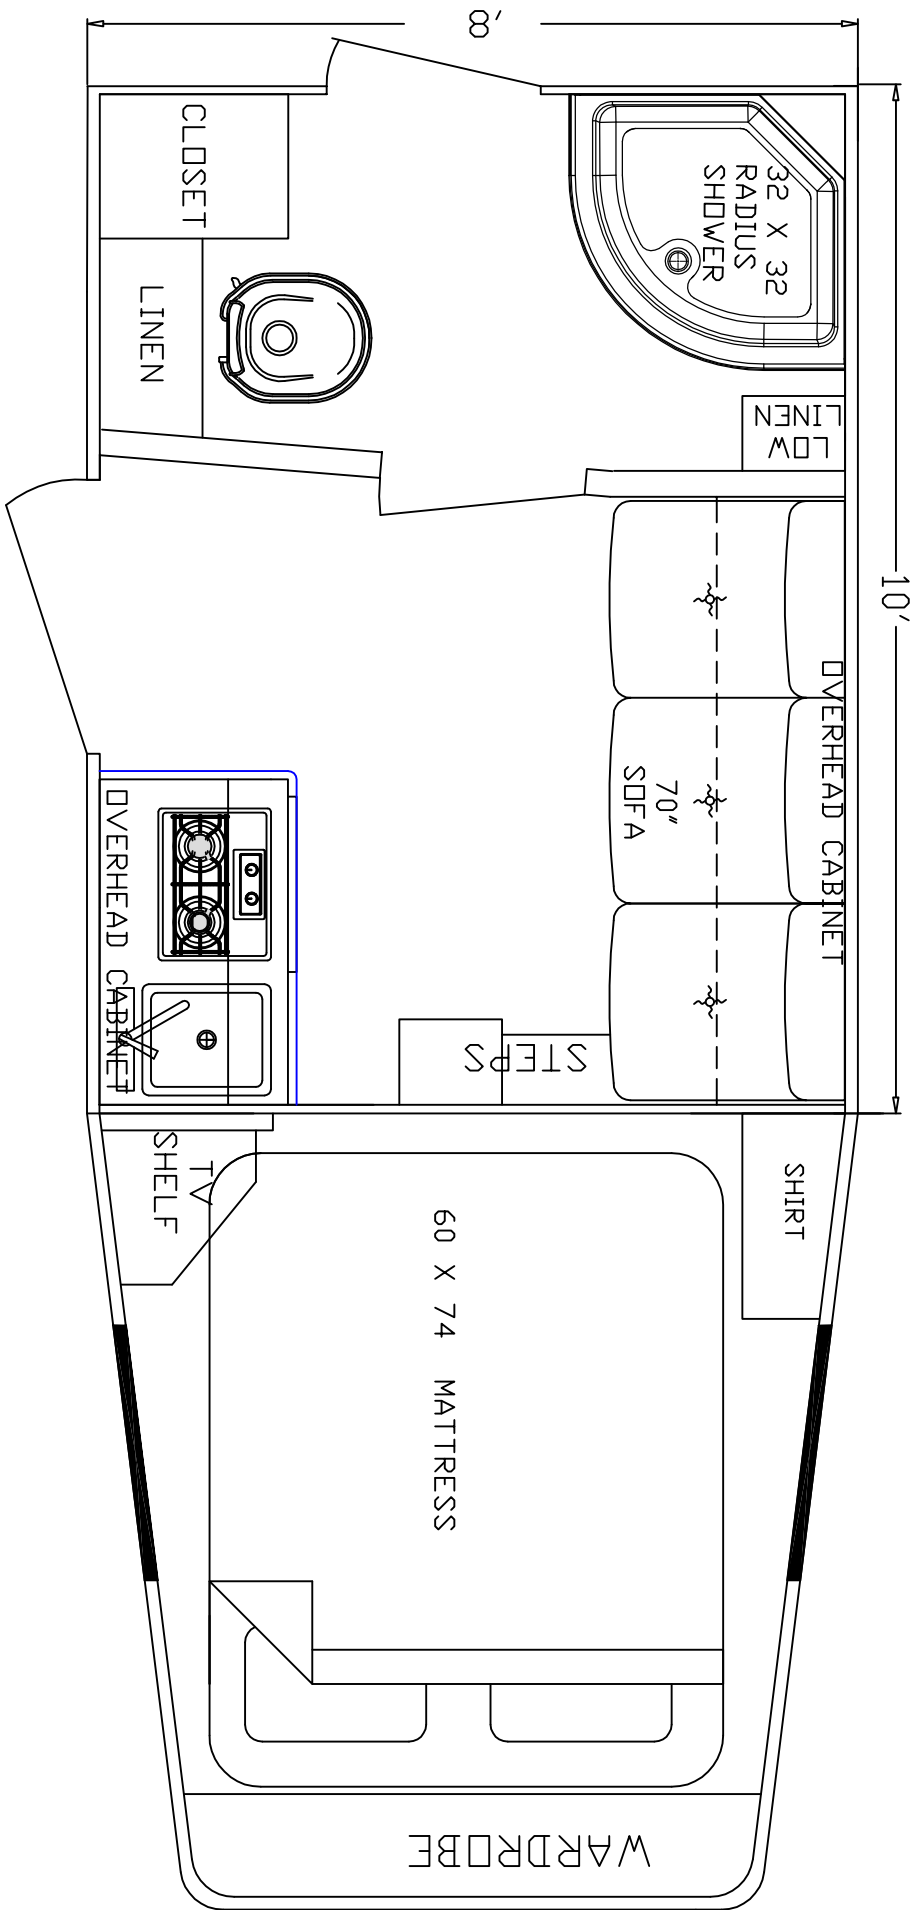

SIERRA INTERIDRS
19224 CR 8
BRISTOL, IN. 46507
574-848-1300

DEALER	STOCK DRAWING
CUSTOMER	SIERRA
VIN #	TBA
MANUFACTURER	TBA
FILE NAME	10' STOCK DRAWING 17