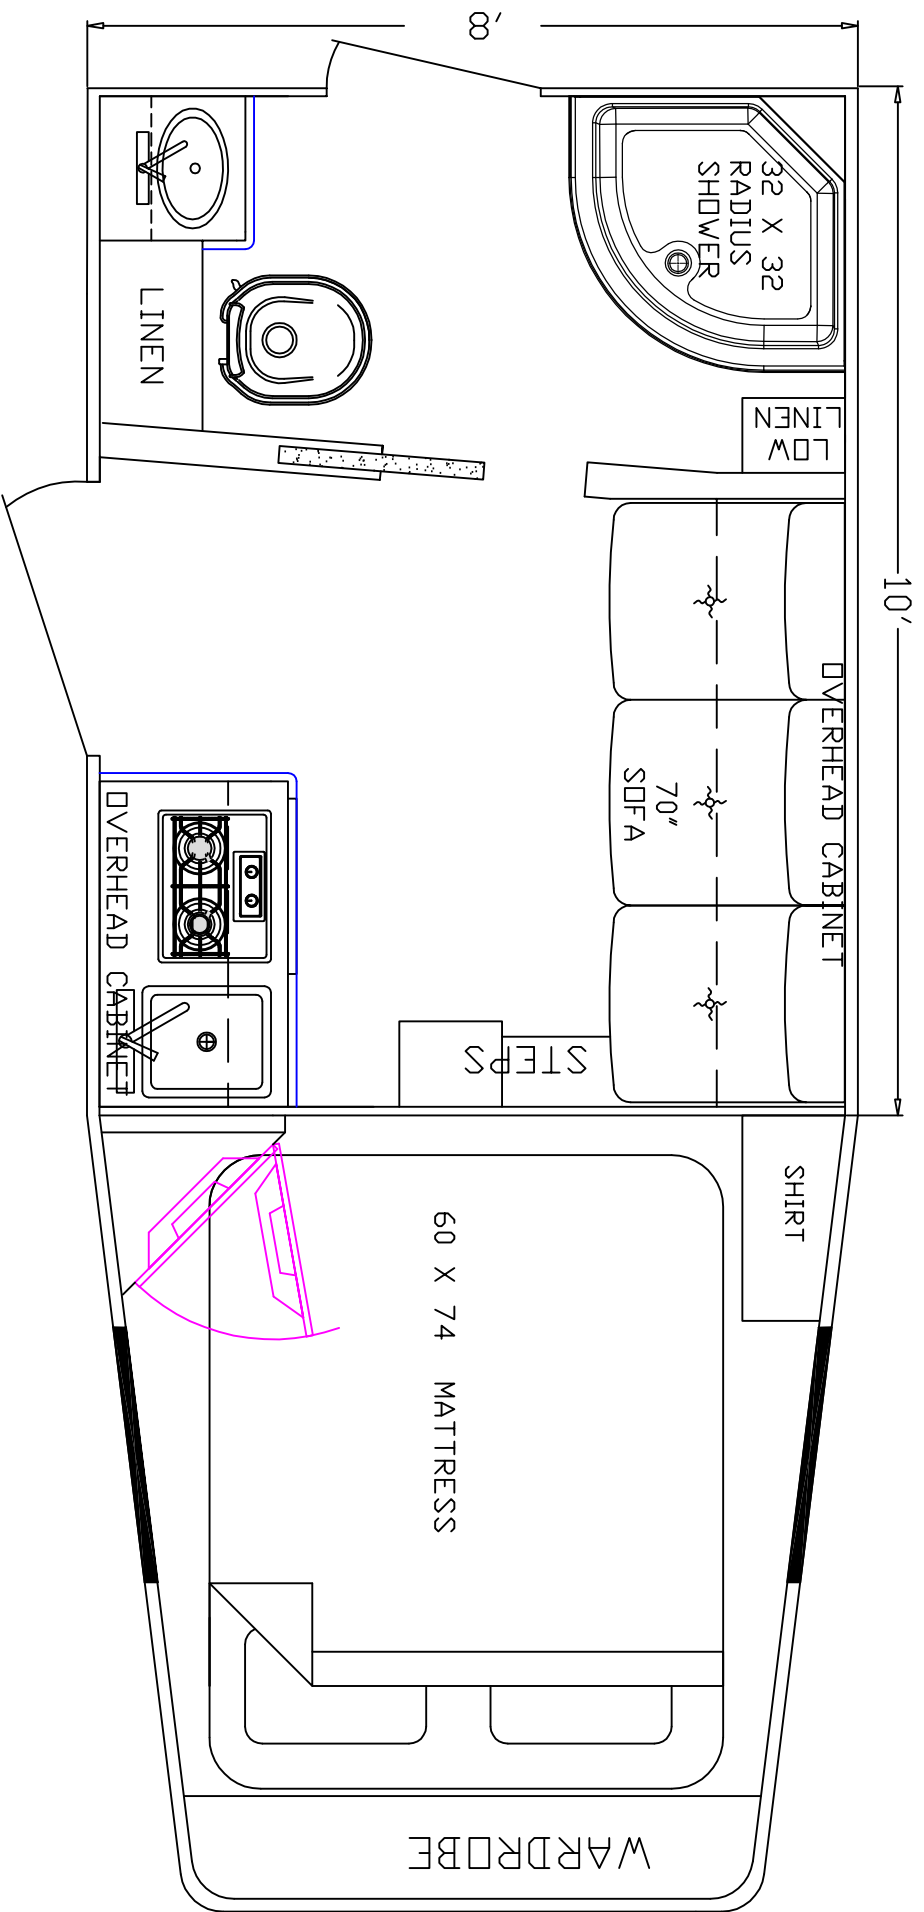

TBA

FILE NAME

10' STOCK DRAWING 31

SIERRA INTERIORS
 19224 CR 8
 BRISTOL, IN. 46507
 574-848-1300

DEALER	SIERRA INTERIORS	STOCK DRAWING
CUSTOMER	19224 CR 8	SIERRA
VIN #	BRISTOL, IN. 46507	TBA
MANUFACTURER	574-848-1300	TBA
FILE NAME		10' STOCK DRAWING 27

SIERRA INTERIDRS
 19224 CR 8
 BRISTOL, IN. 46507
 574-848-1300

DEALER	STOCK DRAWING
CUSTOMER	SIERRA
VIN #	TBA
MANUFACTURER	TBA
FILE NAME	10' STOCK DRAWING 26

SIERRA INTERIORS
 19224 CR 8
 BRISTOL, IN, 46507
 574-848-1300

DEALER	STOCK DRAWING
CUSTOMER	SIERRA
VIN #	00000
MANUFACTURER	TBA
FILE NAME	10' STOCK DRAWING 24

SIERRA INTERIORS
 19224 CR 8
 BRISTOL, IN. 46507
 574-848-1300

DEALER	STOCK DRAWING
CUSTOMER	SIERRA
VIN #	00000
MANUFACTURER	TBA
FILE NAME	10' STOCK DRAWING 21