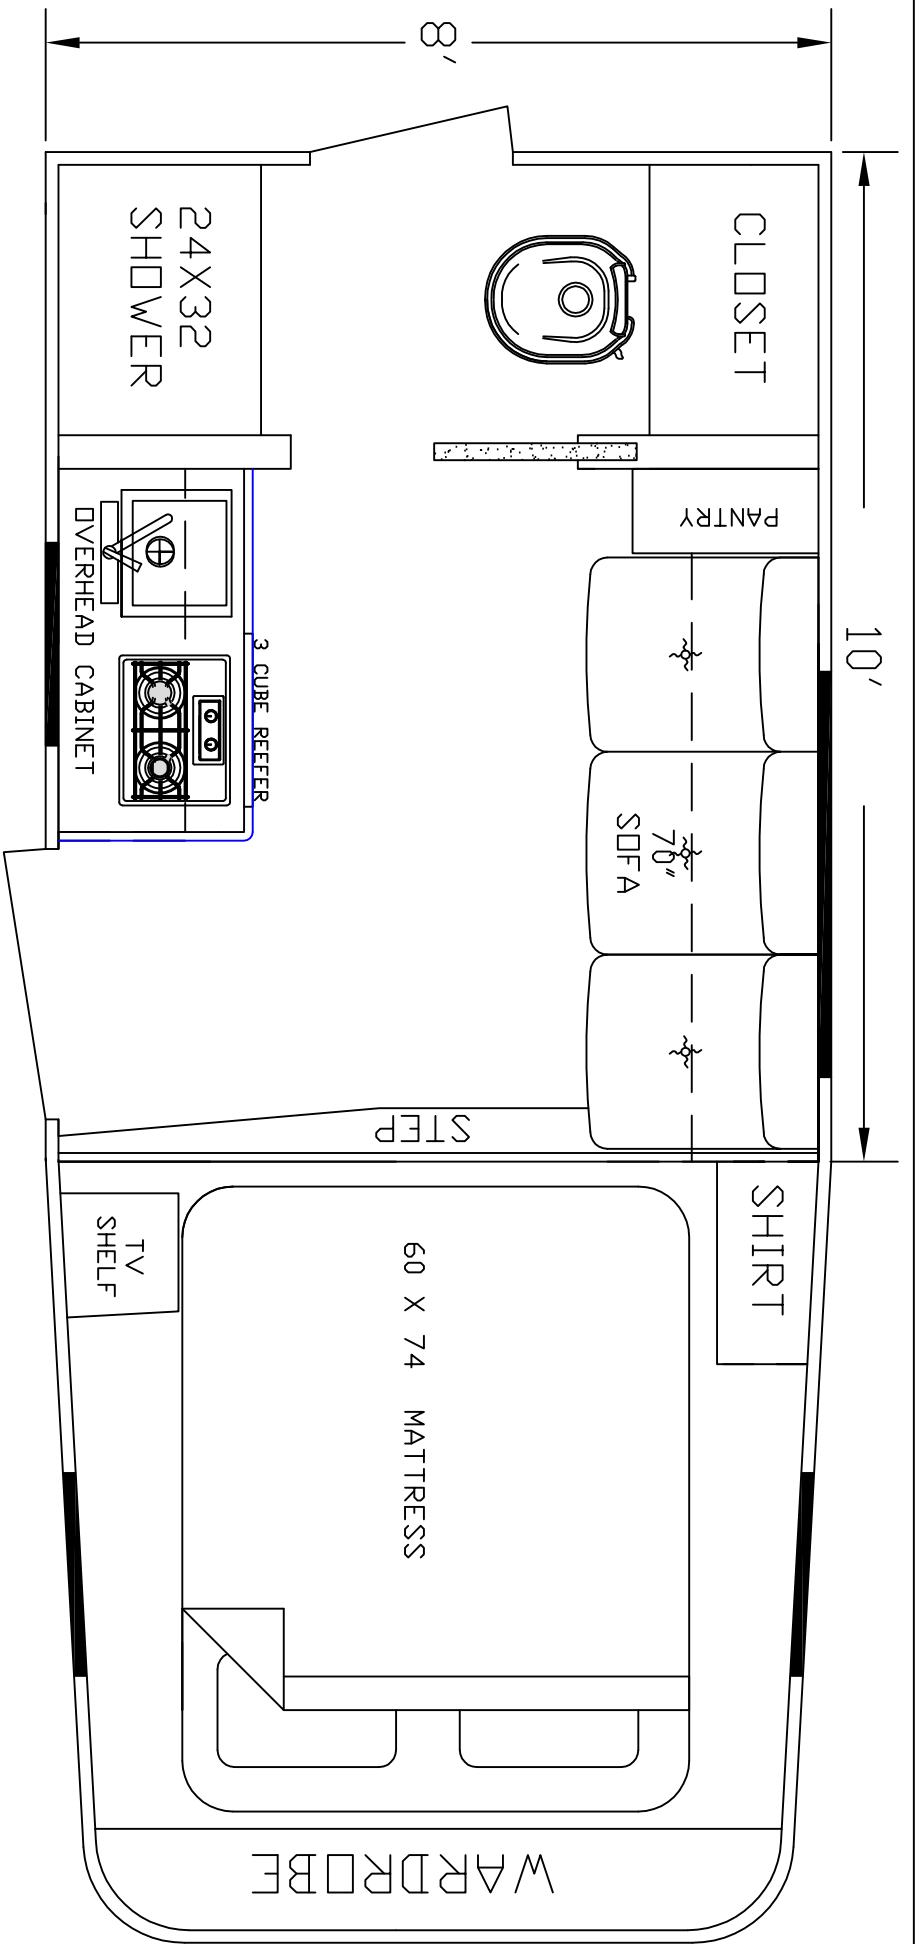

DEALER	STOCK DRAWING
CUSTOMER	SIERRA
VIN #	00000
MANUFACTURER	TBA
FILE NAME	10' STOCK DRAWING 24

SIERRA INTERIORS
 19224 CR 8
 BRISTOL, IN. 46507
 574-848-1300

DEALER	STOCK DRAWING
CUSTOMER	SIERRA
VIN #	00000
MANUFACTURER	TBA
FILE NAME	10' STOCK DRAWING 21

SIERRA INTERIORS
 19224 CR 8
 BRISTOL, IN. 46507
 574-848-1300

DEALER	STOCK DRAWING
CUSTOMER	SIERRA
VIN #	TBA
MANUFACTURER	TBA
FILE NAME	10' STOCK DRAWING 18

SIERRA INTERIDRS
 19224 CR 8
 BRISTOL, IN. 46507
 574-848-1300

DEALER	STOCK DRAWING
CUSTOMER	SIERRA
VIN #	TBA
MANUFACTURER	TBA
FILE NAME	10' STOCK DRAWING 17

SIERRA INTERIORS
 19224 CR 8
 BRISTOL, IN 46507
 574-848-1300

DEALER	STOCK DRAWING
CUSTOMER	SIERRA
VIN #	00000
MANUFACTURER	TBA
FILE NAME	10' STOCK DRAWING 12