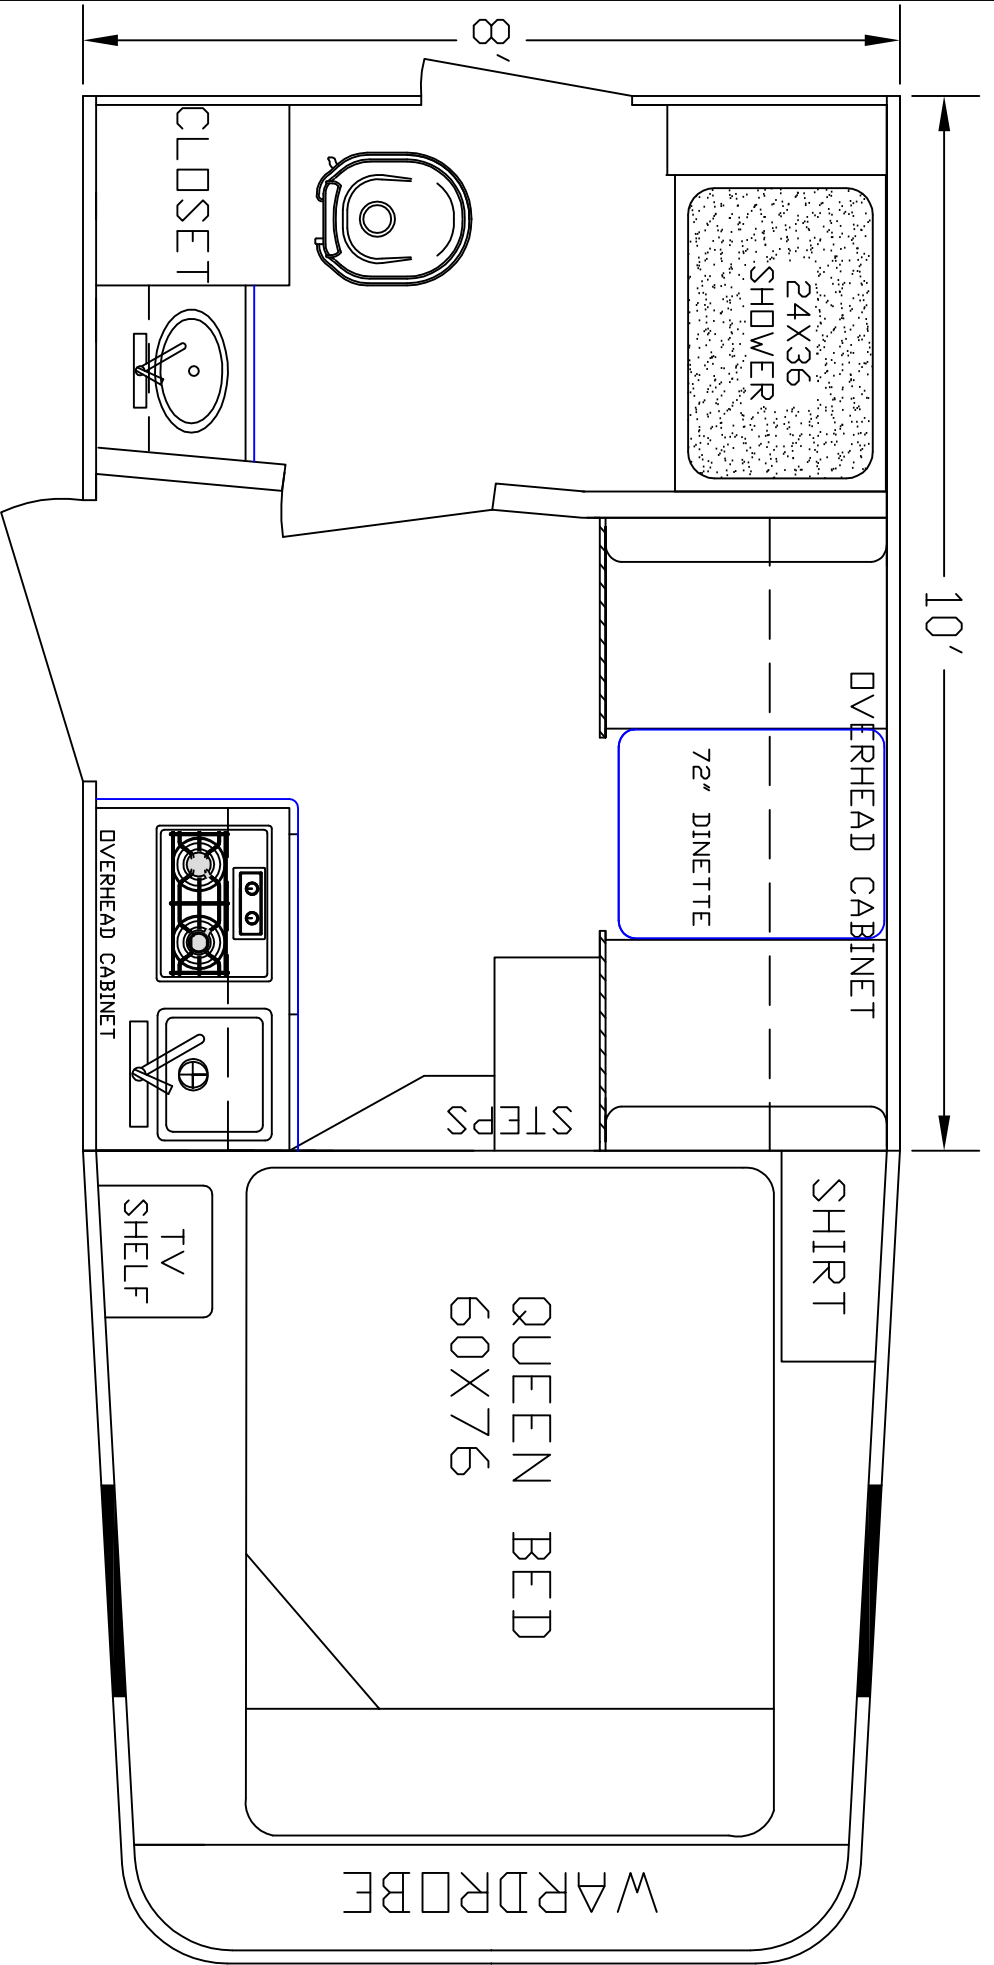

SIERRA INTERIORS
19224 CR 8
BRISTOL, IN. 46507
574-848-1300

DEALER	STOCK DRAWING
CUSTOMER	SIERRA
VIN #	00000
MANUFACTURER	TBA
FILE NAME	10' STOCK DRAWING 21