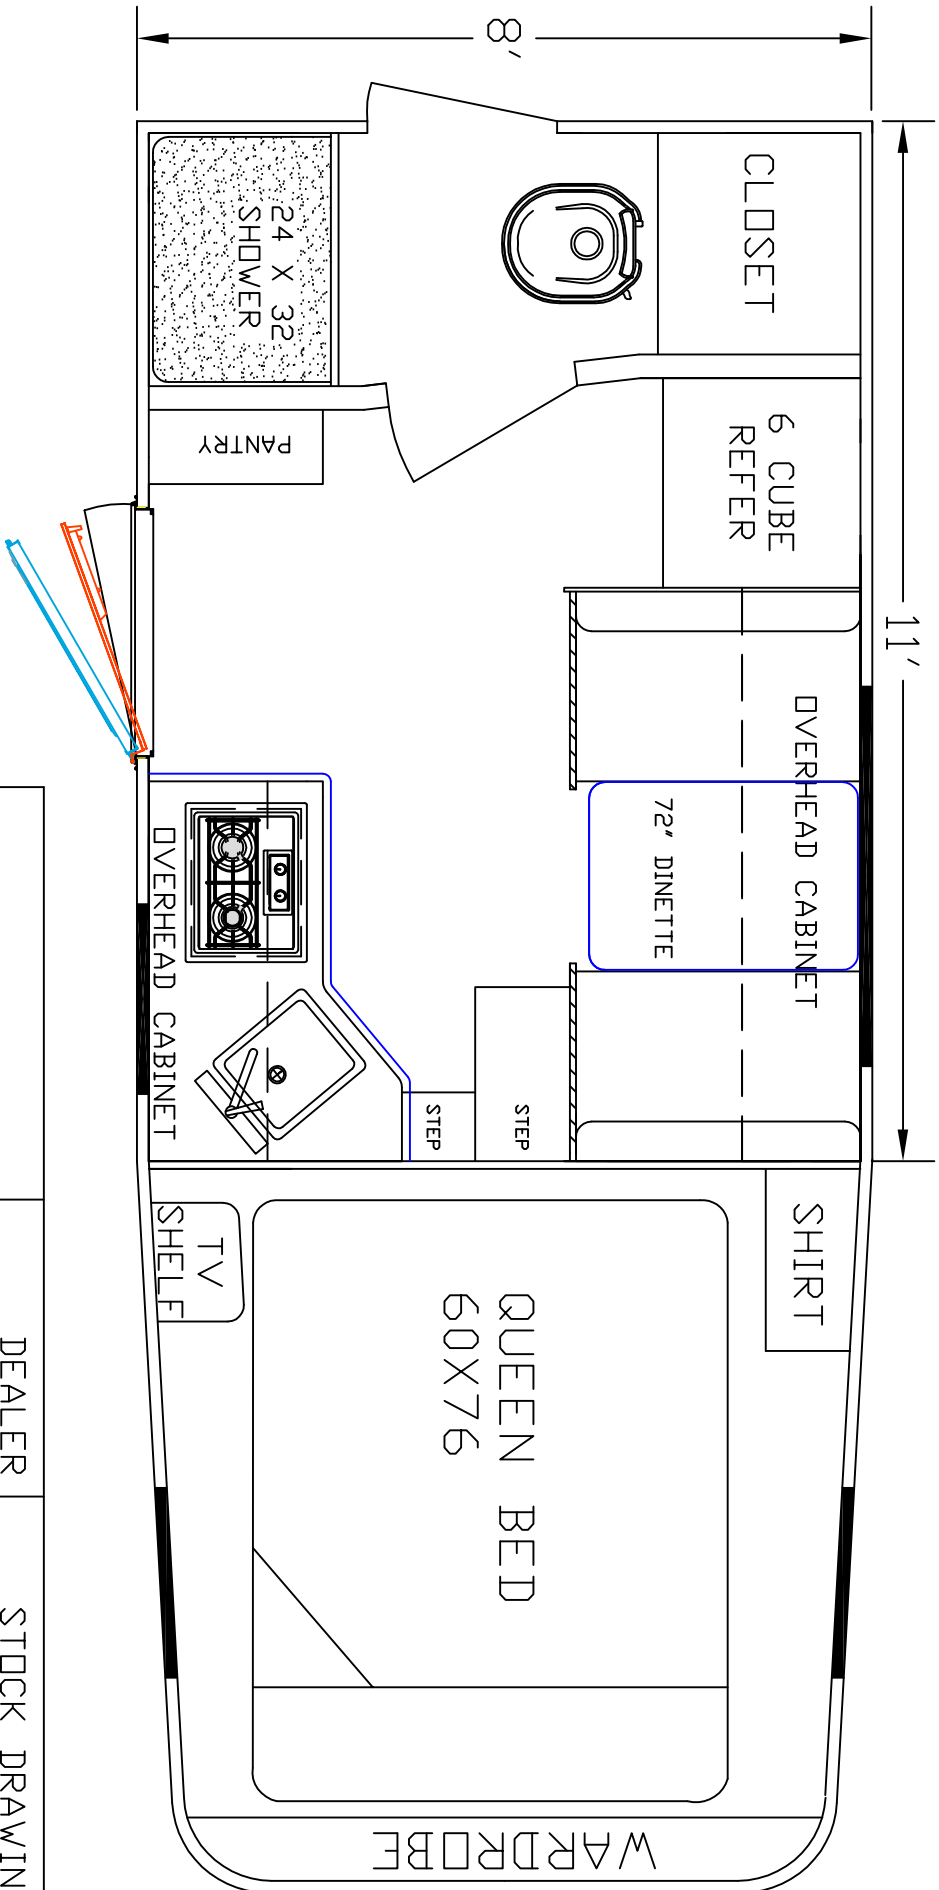

SIERRA INTERIORS
19224 CR 8
BRISTOL, IN. 46507
574-848-1300

DEALER	STOCK DRAWING
CUSTOMER	SIERRA
VIN #	TBA
MANUFACTURER	TBA
FILE NAME	11' STOCK DRAWING 16