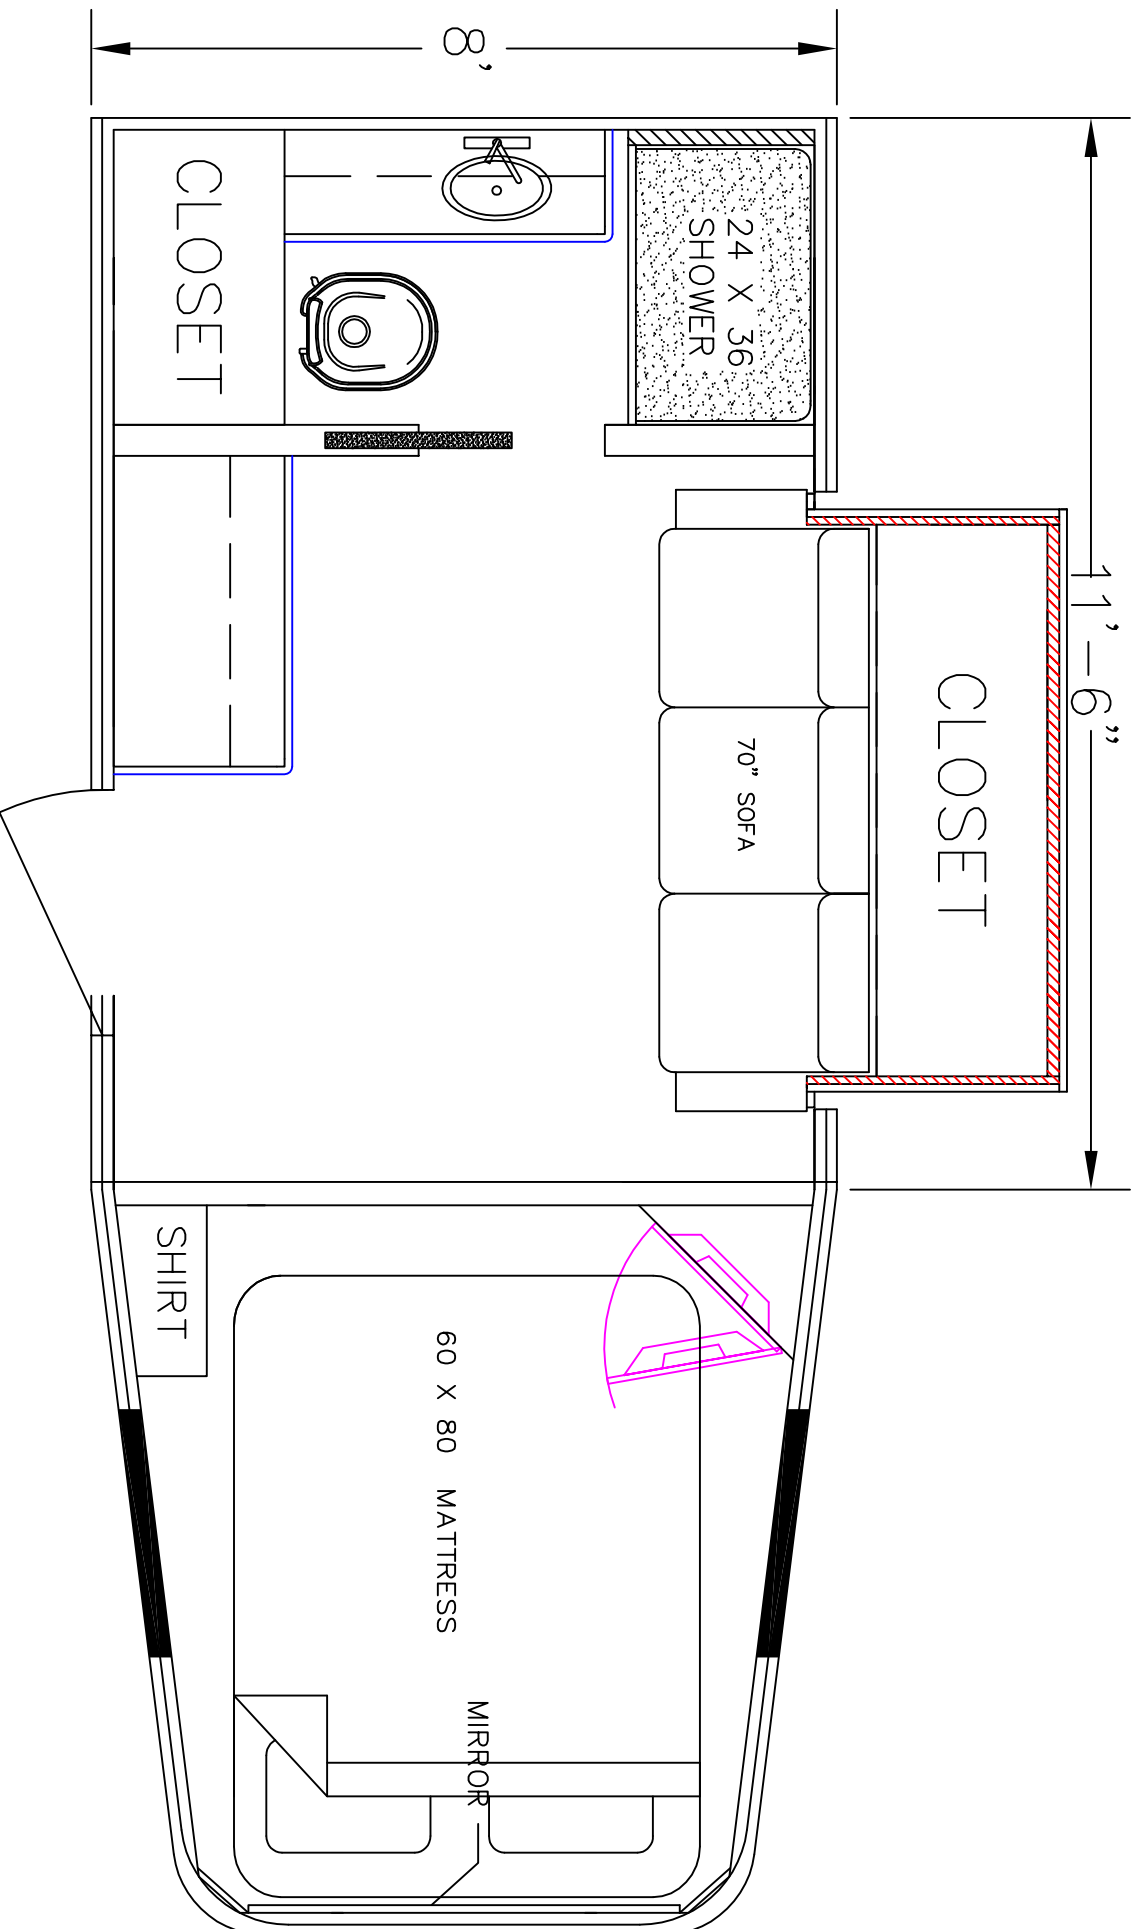

SIERRA INTERIORS
 19224 CR 8
 BRISTOL, IN 46507
 574-848-1300

DEALER	STOCK DRAWING
CUSTOMER	SIERRA
VIN #	00000
MANUFACTURER	TBA
FILE NAME	10' STOCK DRAWING 13

SIERRA INTERIDRS
 19224 CR 8
 BRISTOL, IN. 46507
 574-848-1300

DEALER	STOCK DRAWING
CUSTOMER	SIERRA
VIN #	00000
MANUFACTURER	TBA
FILE NAME	11' STOCK DRAWING 27

SIERRA INTERIORS
 19224 CR 8
 BRISTOL, IN. 46507
 574-848-1300

DEALER STOCK DRAWING

CUSTOMER SIERRA

VIN # TBA