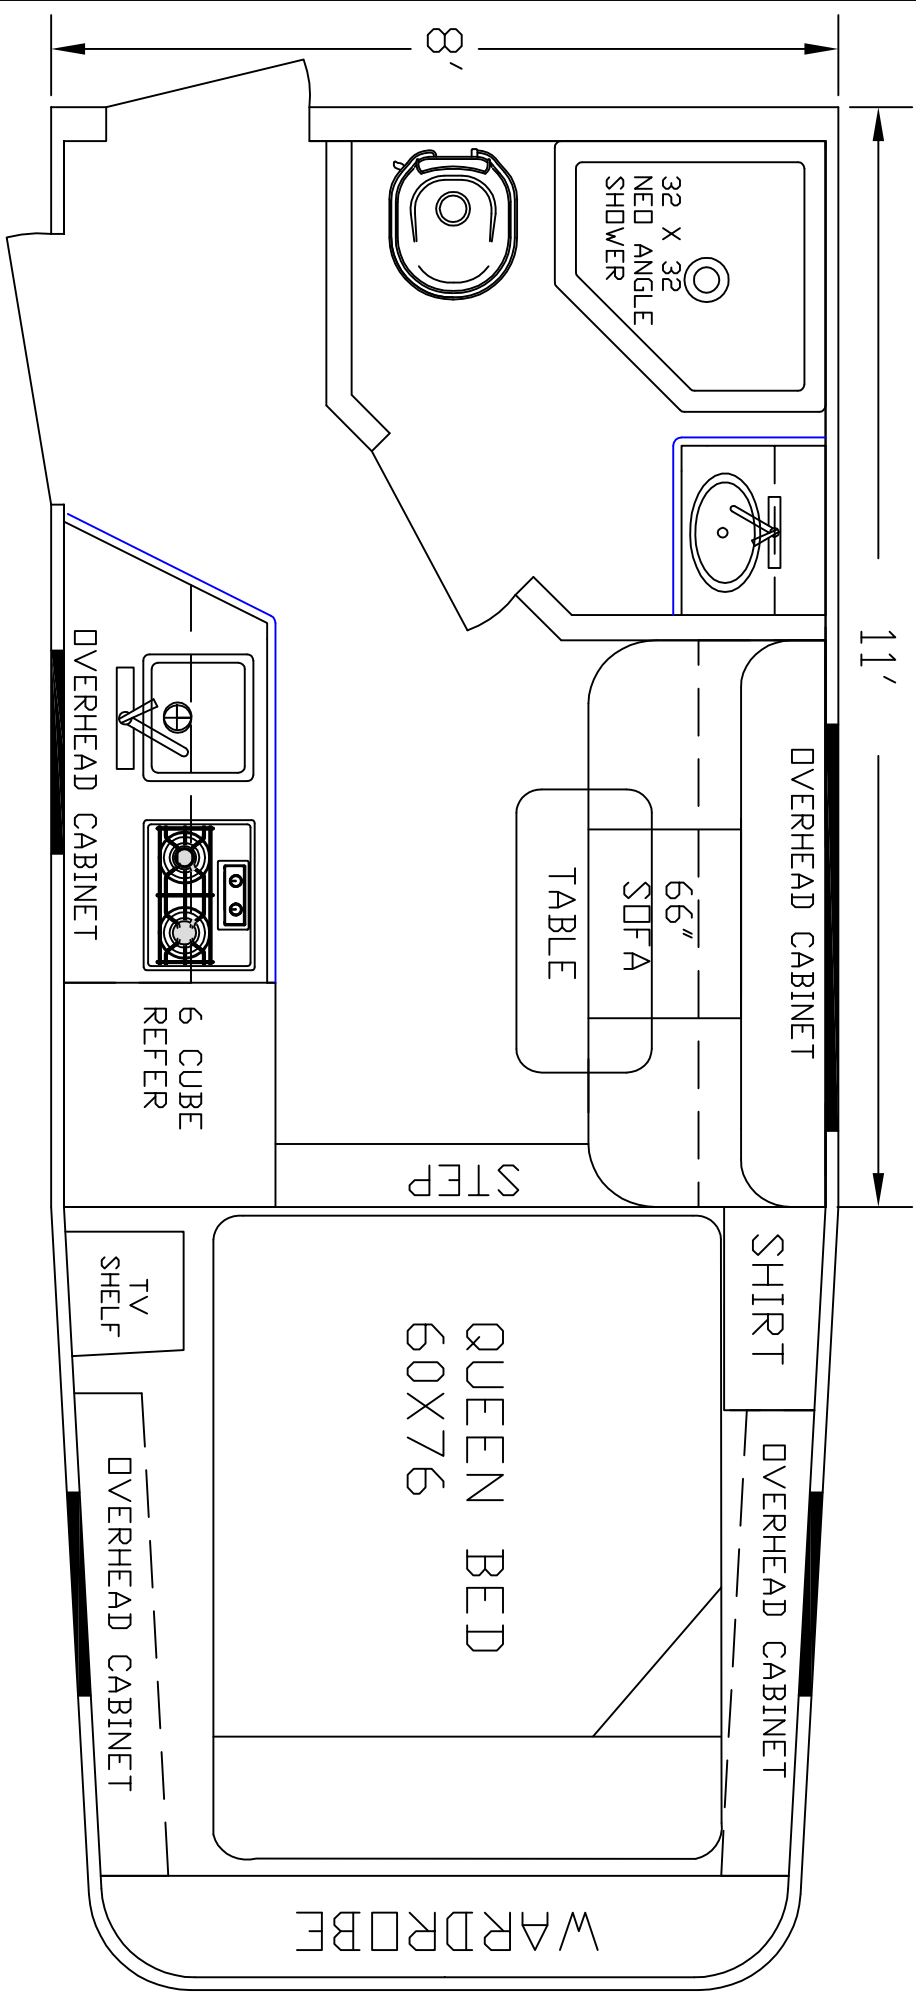

SIERRA INTERIORS
 19224 CR 8
 BRISTOL, IN 46507
 574-848-1300

DEALER	STOCK DRAWING
CUSTOMER	SIERRA
VIN #	00000
MANUFACTURER	TBA
FILE NAME	10' STOCK DRAWING 13

SIERRA INTERIDRS
 19224 CR 8
 BRISTOL, IN. 46507
 574-848-1300

DEALER	STOCK DRAWING
CUSTOMER	SIERRA
VIN #	00000
MANUFACTURER	TBA
FILE NAME	11' STOCK DRAWING 27

SIERRA INTERIORS
 19224 CR 8
 BRISTOL, IN. 46507
 574-848-1300

DEALER STOCK DRAWING

CUSTOMER SIERRA

VIN # TBA

MANUFACTURER TBA

FILE NAME 11' STOCK DRAWING 26

SIERRA INTERIORS
 19224 CR 8
 BRISTOL, IN 46507
 574-848-1300

DEALER	STOCK DRAWING
CUSTOMER	SIERRA
VIN #	00000
MANUFACTURER	TBA
FILE NAME	11' STOCK DRAWING 23