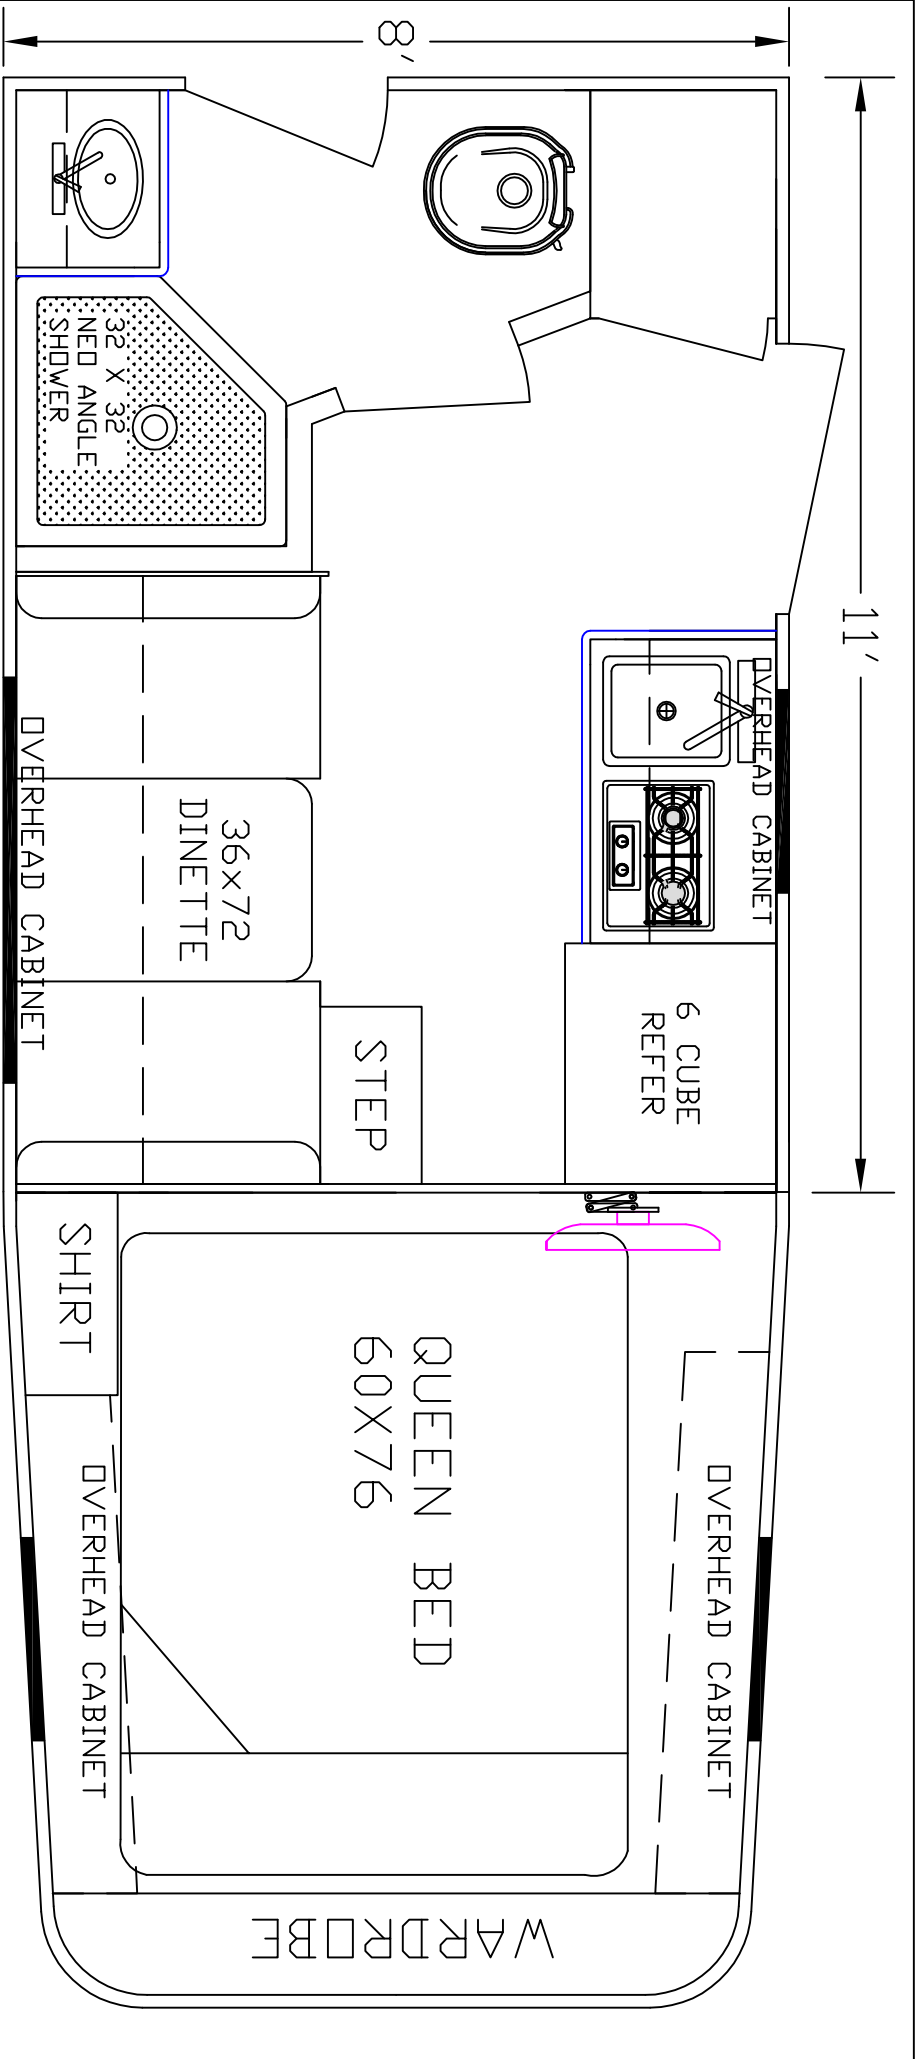

SIERRA INTERIORS
 19224 CR 8
 BRISTOL, IN 46507
 574-848-1300

DEALER	STOCK DRAWING
CUSTOMER	SIERRA
VIN #	00000
MANUFACTURER	TBA
FILE NAME	10' STOCK DRAWING 13

SIERRA INTERIDRS
 19224 CR 8
 BRISTOL, IN. 46507
 574-848-1300

DEALER	STOCK DRAWING
CUSTOMER	SIERRA
VIN #	00000
MANUFACTURER	TBA
FILE NAME	11' STOCK DRAWING 27

SIERRA INTERIORS
 19224 CR 8
 BRISTOL, IN. 46507
 574-848-1300

DEALER STOCK DRAWING

CUSTOMER SIERRA

VIN # TBA

MANUFACTURER TBA

FILE NAME 11' STOCK DRAWING 26

SIERRA INTERIORS
 19224 CR 8
 BRISTOL, IN 46507
 574-848-1300

DEALER	STOCK DRAWING
CUSTOMER	SIERRA
VIN #	00000
MANUFACTURER	TBA
FILE NAME	11' STOCK DRAWING 23