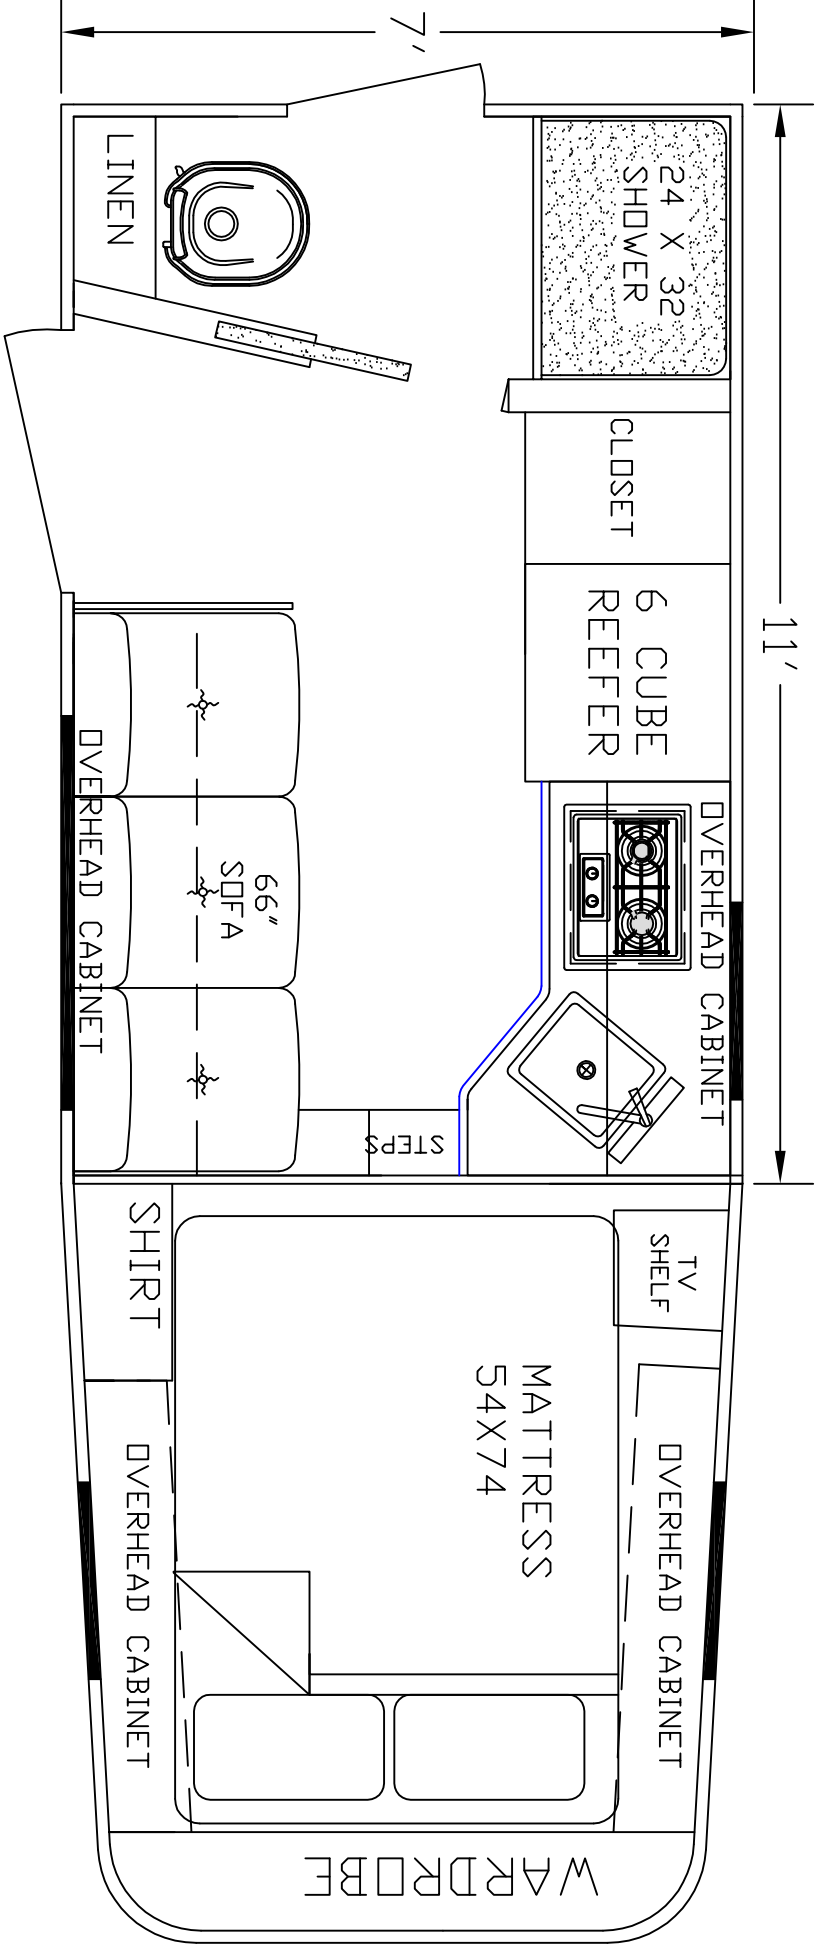

SIERRA INTERIORS
 19224 CR 8
 BRISTOL, IN 46507
 574-848-1300

DEALER	STOCK DRAWING
CUSTOMER	SIERRA
VIN #	00000
MANUFACTURER	TBA
FILE NAME	10' STOCK DRAWING 13

SIERRA INTERIDRS
 19224 CR 8
 BRISTOL, IN. 46507
 574-848-1300

DEALER	STOCK DRAWING
CUSTOMER	SIERRA
VIN #	00000
MANUFACTURER	TBA
FILE NAME	11' STOCK DRAWING 27

SIERRA INTERIORS
 19224 CR 8
 BRISTOL, IN. 46507
 574-848-1300

DEALER STOCK DRAWING

CUSTOMER SIERRA

VIN # TBA