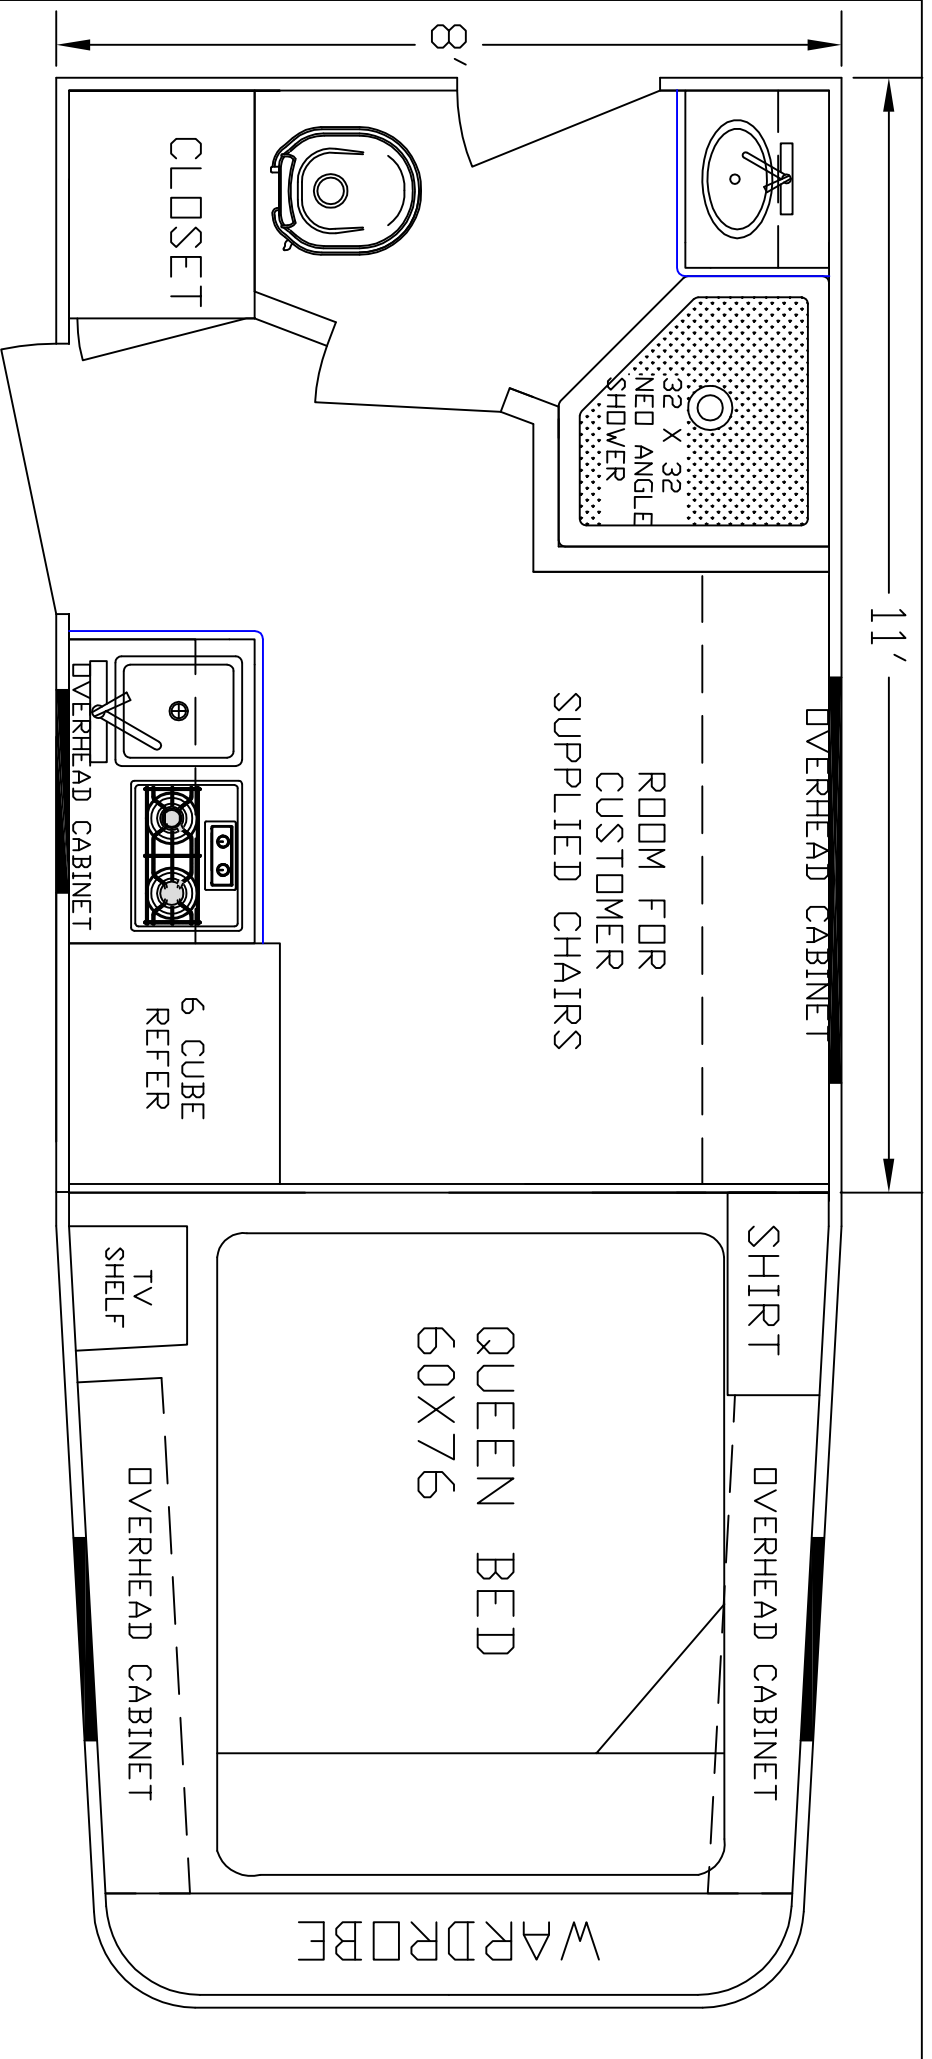

SIERRA INTERIORS
19224 CR 8
BRISTOL, IN, 46507
574-848-1300

DEALER	STOCK DRAWING
CUSTOMER	SIERRA
VIN #	00000
MANUFACTURER	TBA
FILE NAME	11' STOCK DRAWING 15