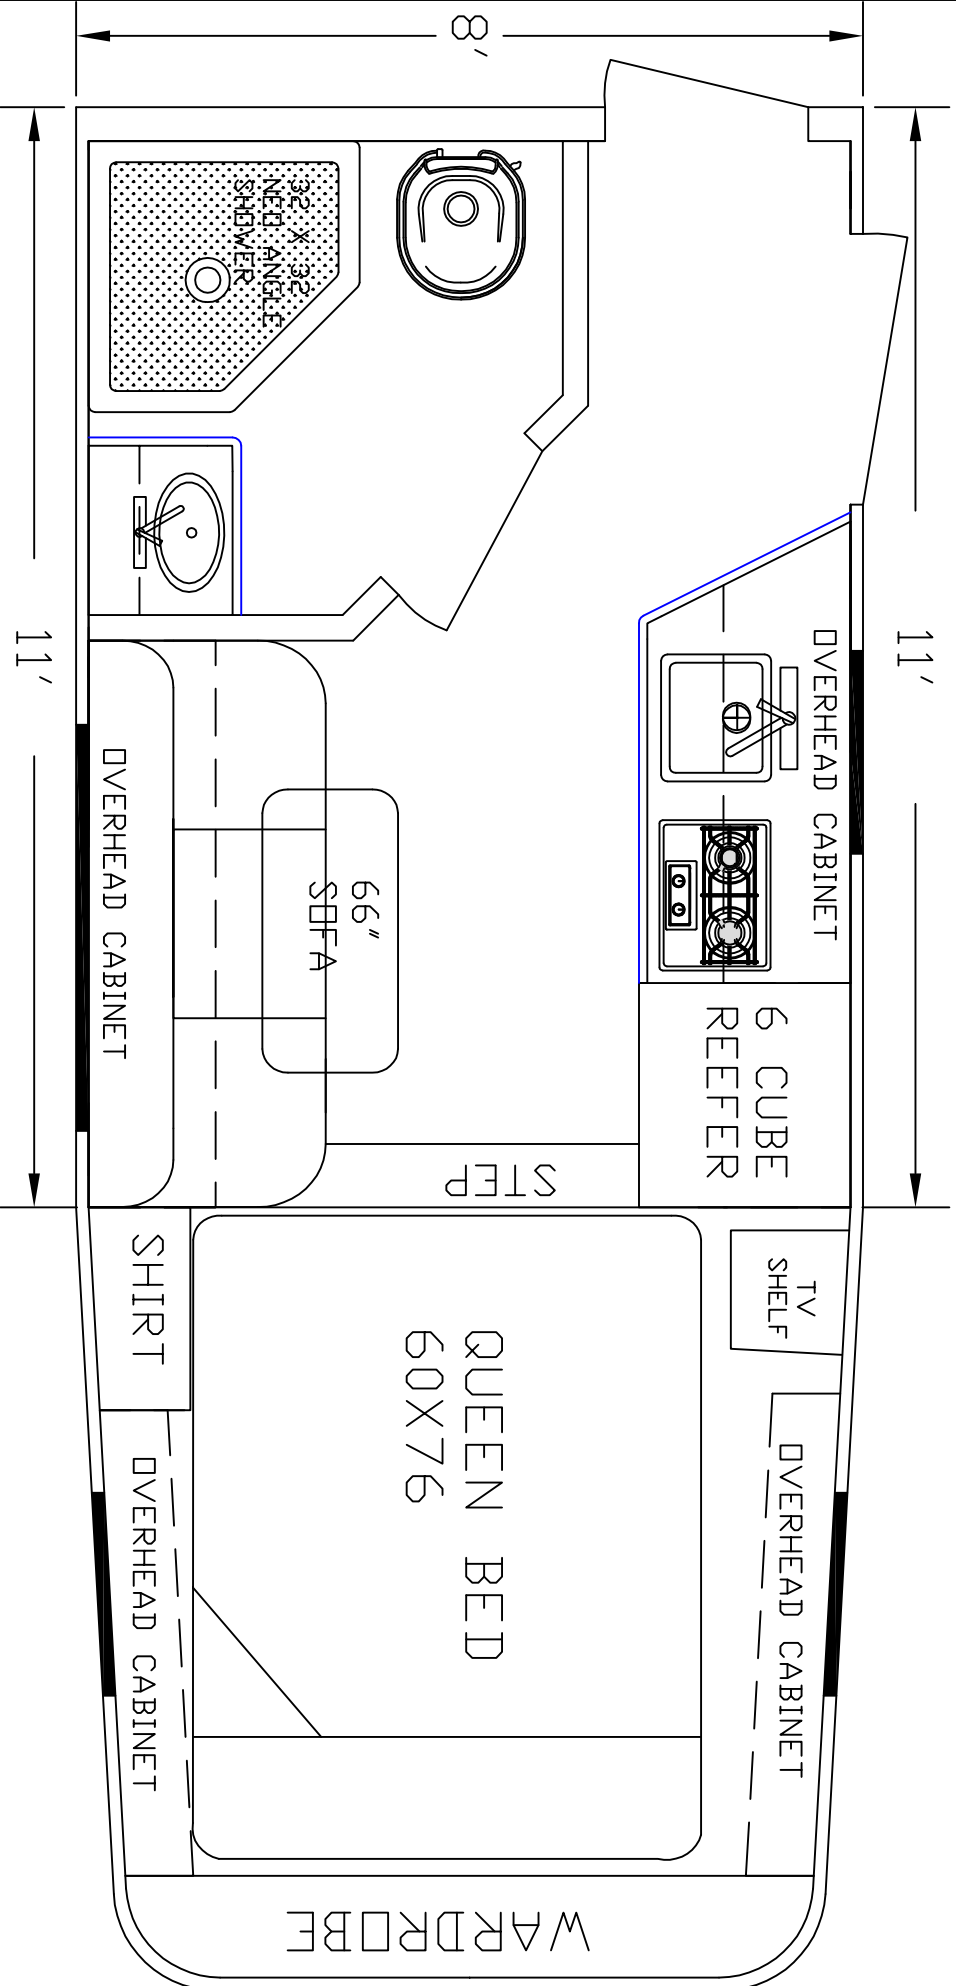

DEALER	STOCK DRAWING
CUSTOMER	SIERRA
VIN #	00000
MANUFACTURER	TBA
FILE NAME	11' STOCK DRAWING 27

SIERRA INTERIORS
 19224 CR 8
 BRISTOL, IN. 46507
 574-848-1300

DEALER STOCK DRAWING

CUSTOMER SIERRA

VIN # TBA

MANUFACTURER TBA

FILE NAME 11' STOCK DRAWING 26

SIERRA INTERIORS
 19224 CR 8
 BRISTOL, IN 46507
 574-848-1300

DEALER	STOCK DRAWING
CUSTOMER	SIERRA
VIN #	00000
MANUFACTURER	TBA
FILE NAME	11' STOCK DRAWING 23

SIERRA INTERIORS
 19224 CR 8
 BRISTOL, IN. 46507
 574-848-1300

DEALER	STOCK DRAWING
CUSTOMER	SIERRA
VIN #	00000
MANUFACTURER	TBA
FILE NAME	11' STOCK DRAWING 17

SIERRA INTERIORS
 19224 CR 8
 BRISTOL, IN. 46507
 574-848-1300

DEALER	STOCK DRAWING
CUSTOMER	SIERRA
VIN #	TBA
MANUFACTURER	TBA
FILE NAME	11' STOCK DRAWING 16

SIERRA INTERIORS
 19224 CR 8
 BRISTOL, IN, 46507
 574-848-1300

DEALER	STOCK DRAWING
CUSTOMER	SIERRA
VIN #	00000
MANUFACTURER	TBA
FILE NAME	11' STOCK DRAWING 15