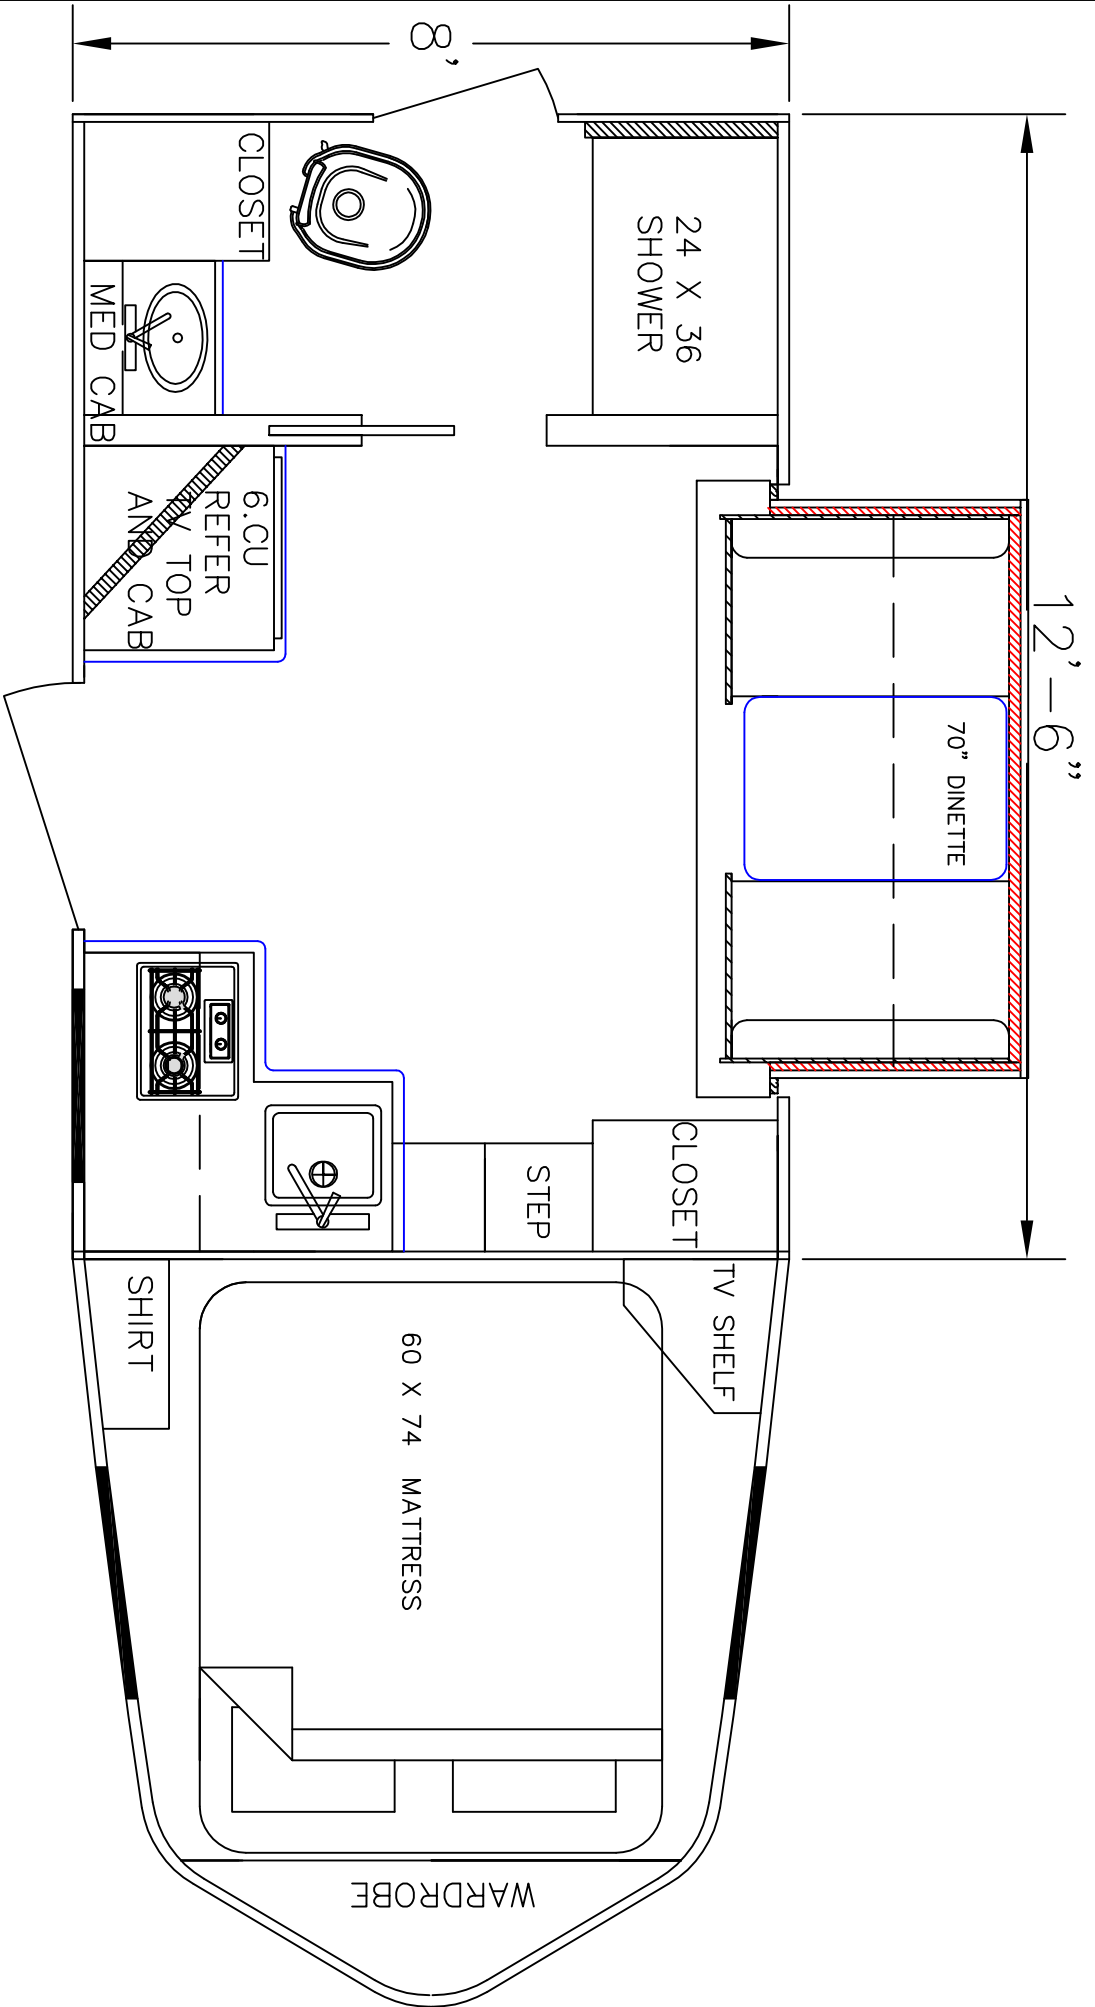

DEALER	STOCK DRAWING
CUSTOMER	SIERRA
VIN #	00000
MANUFACTURER	TBA
FILE NAME	12' STOCK DRAWING 11

SIERRA INTERIORS 19224 CR 8 BRISTOL, IN. 46507 574-848-1300	
DEALER	STOCK DRAWING
CUSTOMER	SIERRA
VIN #	00000
MANUFACTURER	TBA
FILE NAME	12' STOCK DRAWING 10

DEALER	STOCK DRAWING
CUSTOMER	SIERRA
VIN #	00000
MANUFACTURER	TBA
FILE NAME	12' STOCK DRAWING 7

12'-6"

8'

24 X 36
SHOWER

CLOSET

MED CAB

6. CU
REFER
TOP
CAB

70" DINETTE