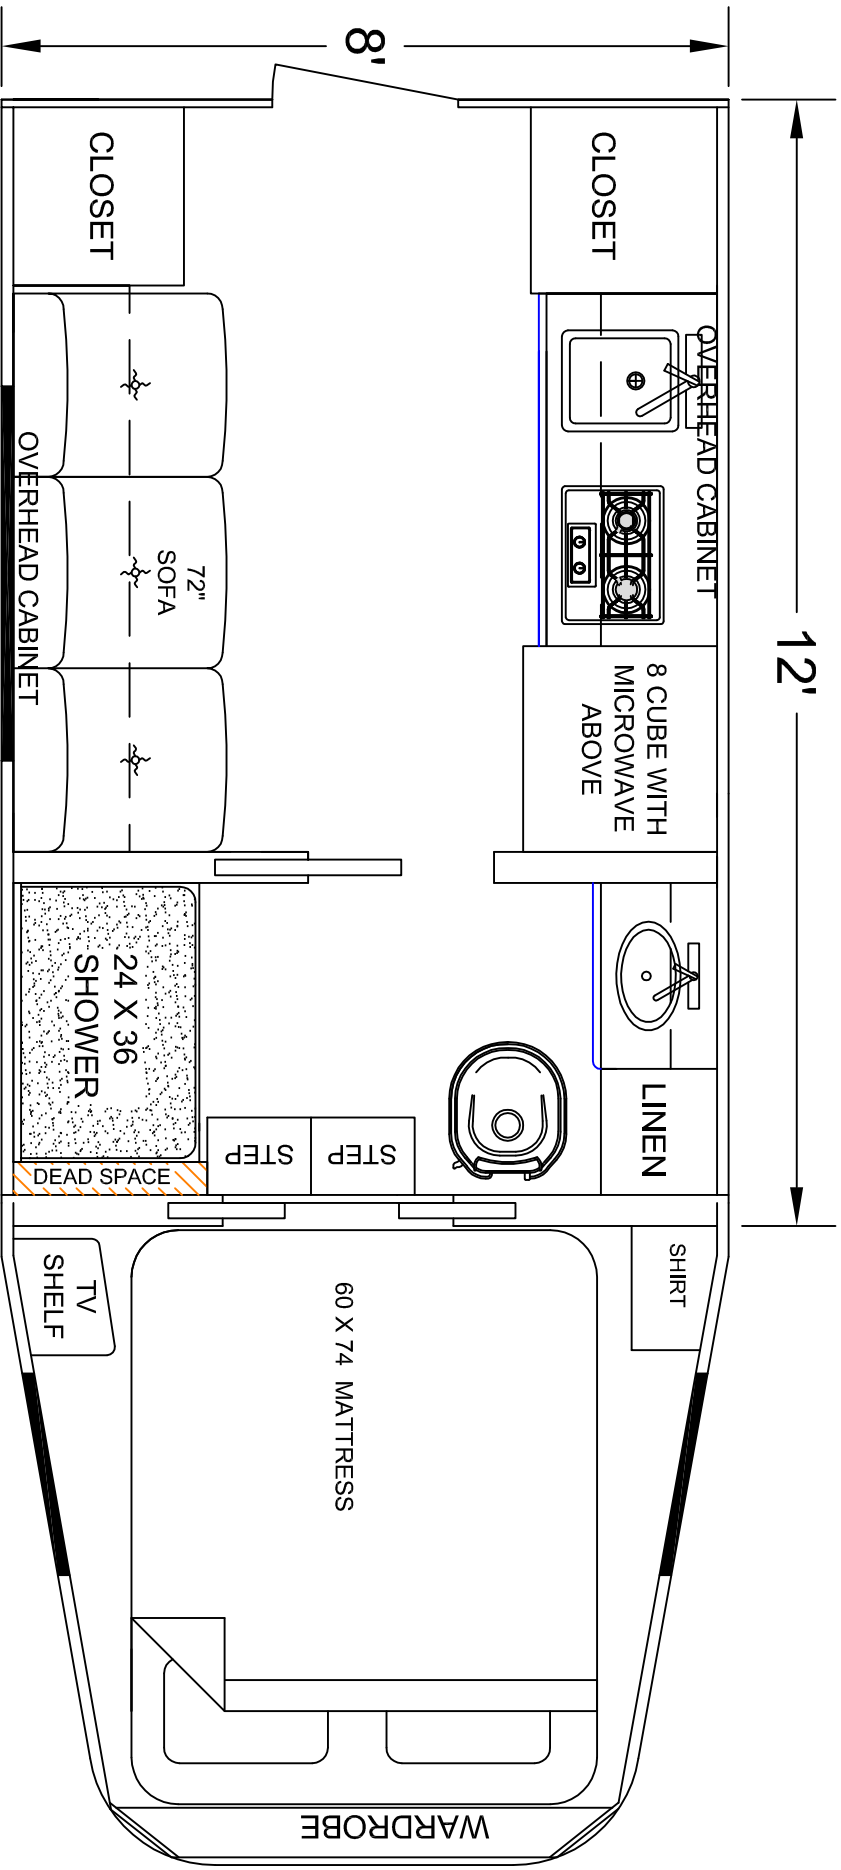

SIERRA INTERIORS 19224 CR 8 BRISTOL, IN. 46507 574-848-1300	
DEALER	STOCK DRAWING
CUSTOMER	SIERRA
VIN #	00000
MANUFACTURER	TBA
FILE NAME	12' STOCK DRAWING 10