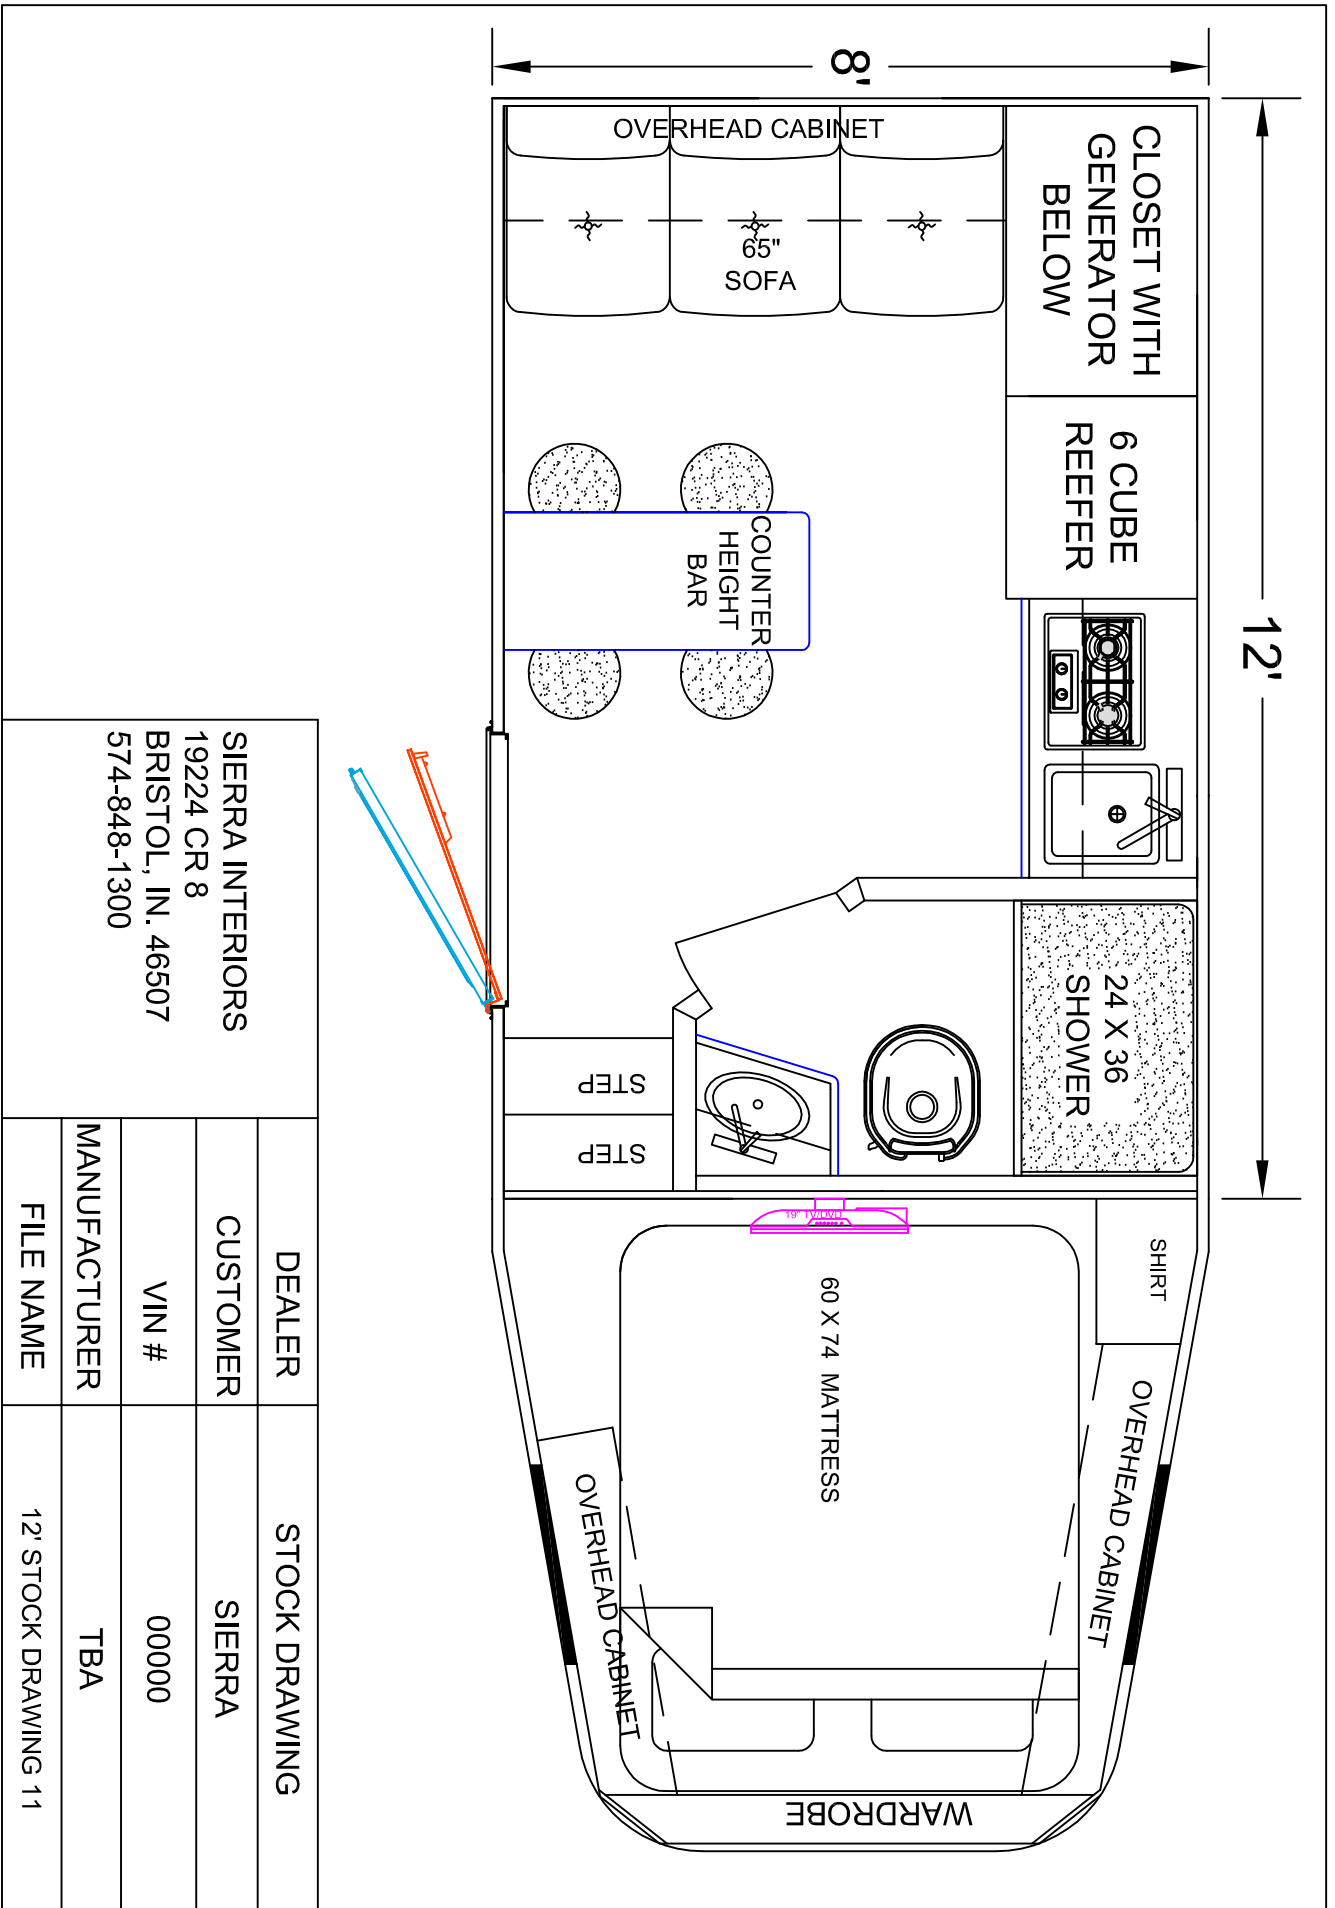

SIERRA INTERIORS
19224 CR 8
BRISTOL, IN. 46507
574-848-1300

DEALER	STOCK DRAWING
CUSTOMER	SIERRA
VIN #	00000
MANUFACTURER	TBA
FILE NAME	12' STOCK DRAWING 11