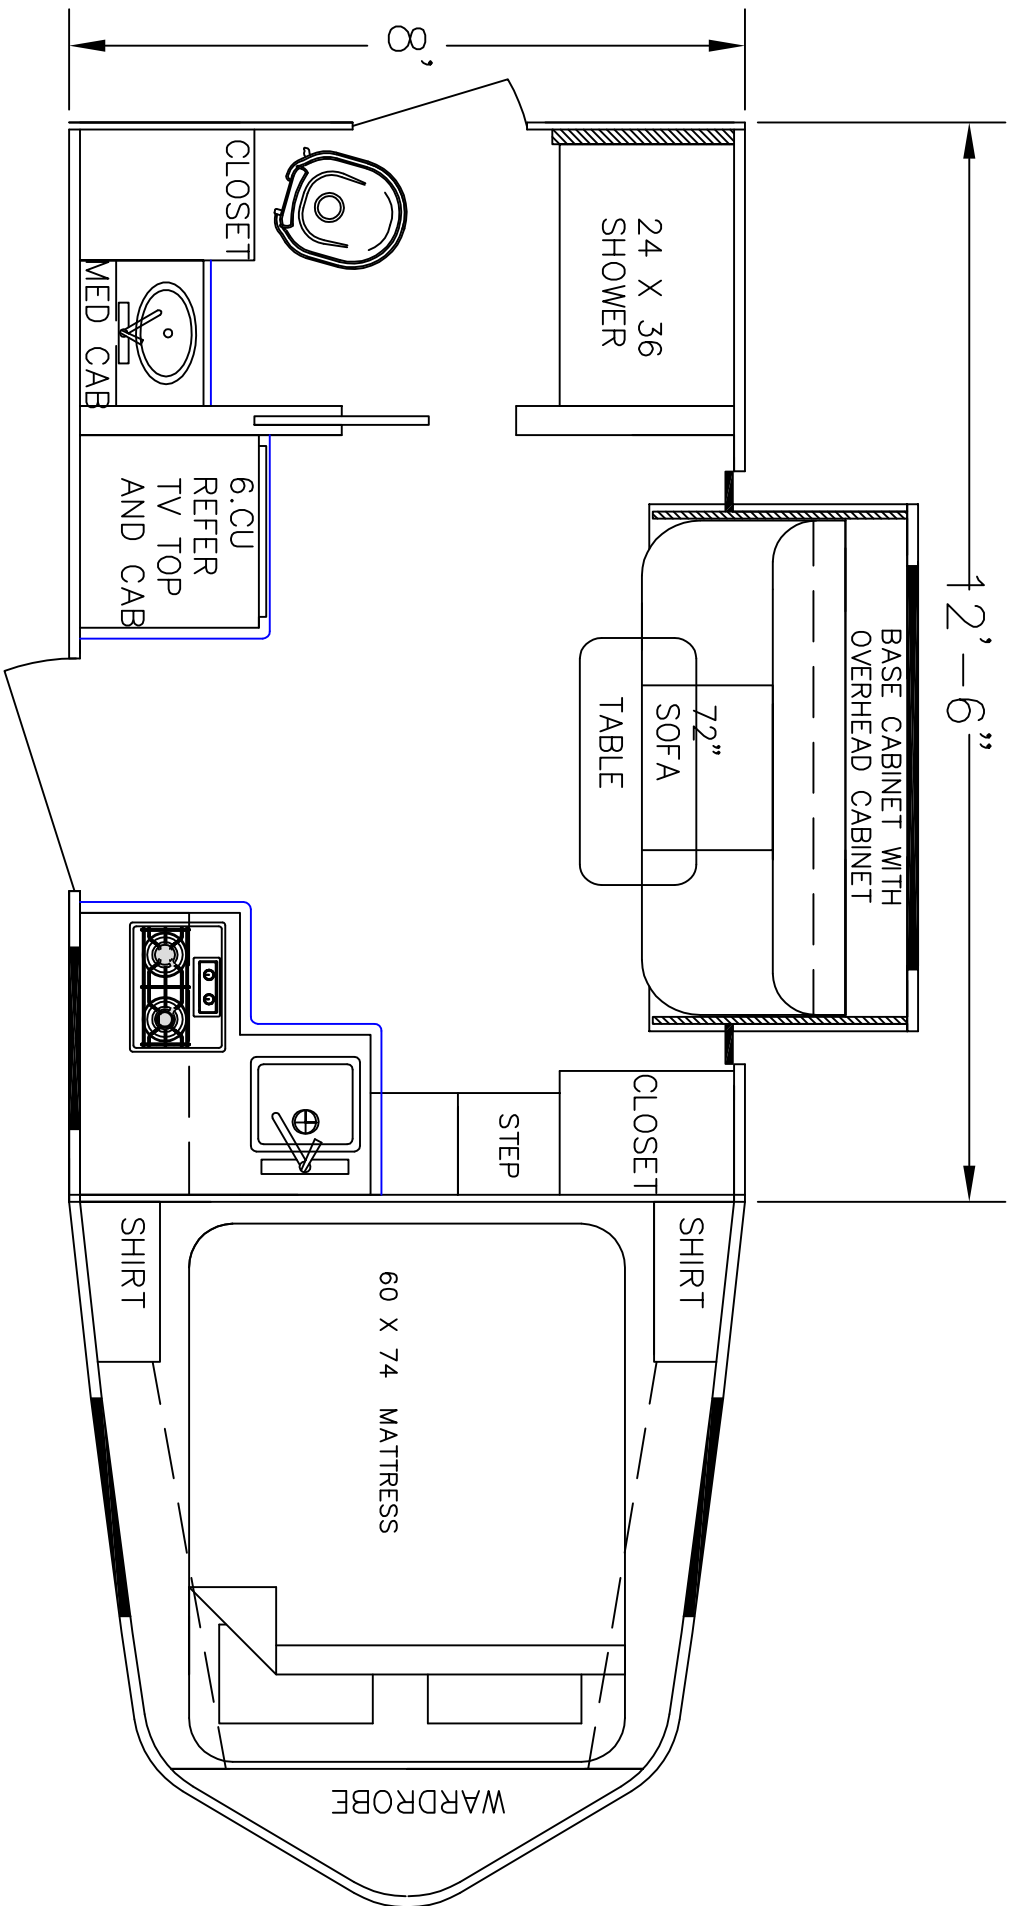

SIERRA INTERIORS 19224 CR 8 BRISTOL, IN. 46507 574--848-1300	
DEALER	STOCK DRAWING
CUSTOMER	SIERRA
VIN #	00000
MANUFACTURER	TBA
FILE NAME	12' STOCK DRAWING 22

SIERRA INTERIORS
 19224 CR 8
 BRISTOL, IN. 46507
 574-848-1300

DEALER	STOCK DRAWING
CUSTOMER	SIERRA
VIN #	00000
MANUFACTURER	TBA
FILE NAME	12' STOCK DRAWING 11

SIERRA INTERIORS 19224 CR 8 BRISTOL, IN. 46507 574-848-1300	
DEALER	STOCK DRAWING
CUSTOMER	SIERRA
VIN #	00000
MANUFACTURER	TBA
FILE NAME	12' STOCK DRAWING 10

DEALER	STOCK DRAWING
CUSTOMER	SIERRA
VIN #	00000
MANUFACTURER	TBA
FILE NAME	12' STOCK DRAWING 7

12'-6"

8'

24 X 36
SHOWER

CLOSET

MED CAB

6. CU
REFER
TOP
CAB

70" DINETTE