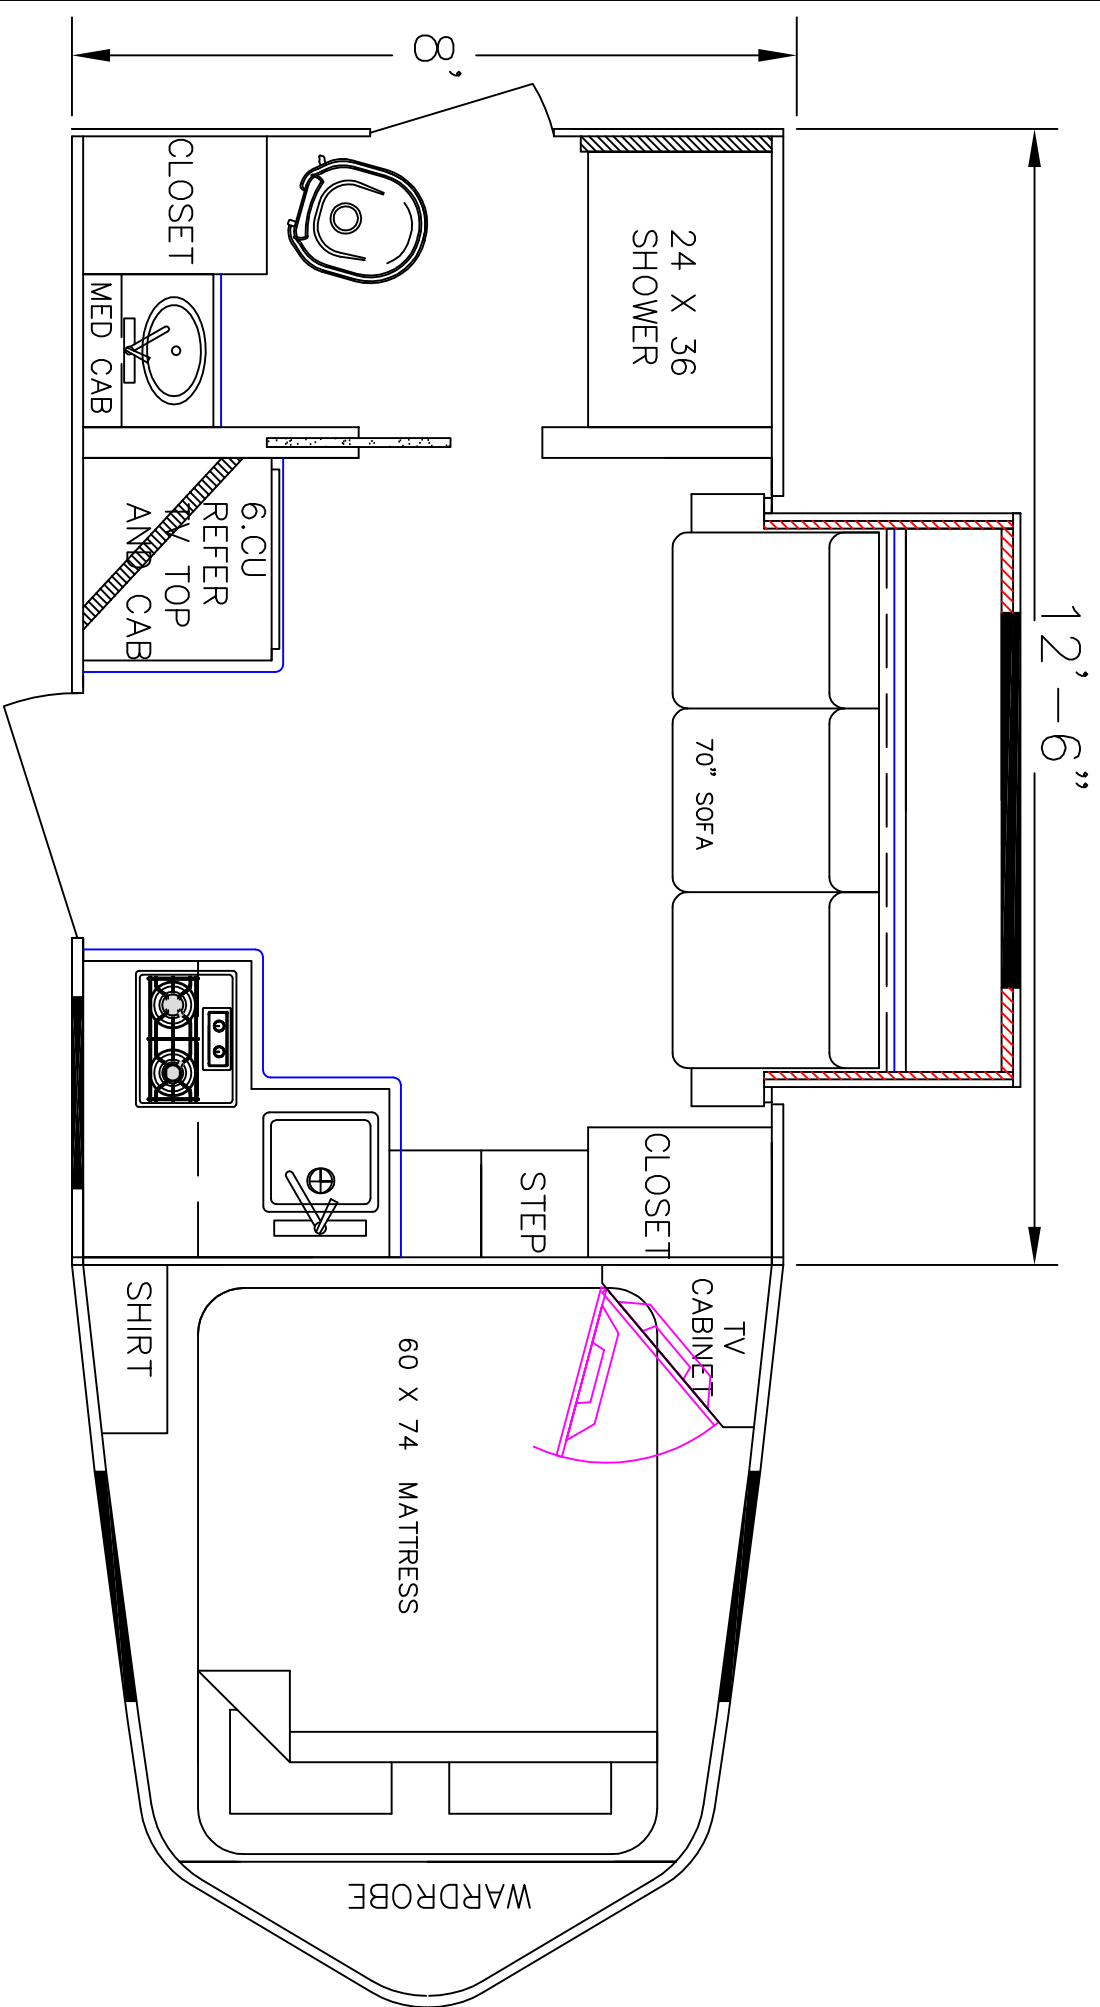

DEALER	STOCK DRAWING
CUSTOMER	SIERRA
VIN #	00000
MANUFACTURER	TBA
FILE NAME	12' STOCK DRAWING 7

12'-6"

8'

24 X 36
SHOWER

CLOSET

MED CAB

6. CU
REFER
TOP
CAB

70" DINETTE

CLOSET

STEP

TV SHELF

60 X 74 MATTRESS

WARDROBE

SHIRT

SIERRA INTERIORS
19224 CR 8
BRISTOL, IN. 46507
574-848-1300

DEALER	STOCK DRAWING
CUSTOMER	SIERRA
VIN #	00000
MANUFACTURER	TBA
FILE NAME	12' STOCK DRAWING 6

SIERRA INTERIORS
 19224 CR 8
 BRISTOL, IN. 46507
 574-848-1300

DEALER	STOCK DRAWING
CUSTOMER	SIERRA
VIN #	00000
MANUFACTURER	TBA
FILE NAME	12' STOCK DRAWING 3