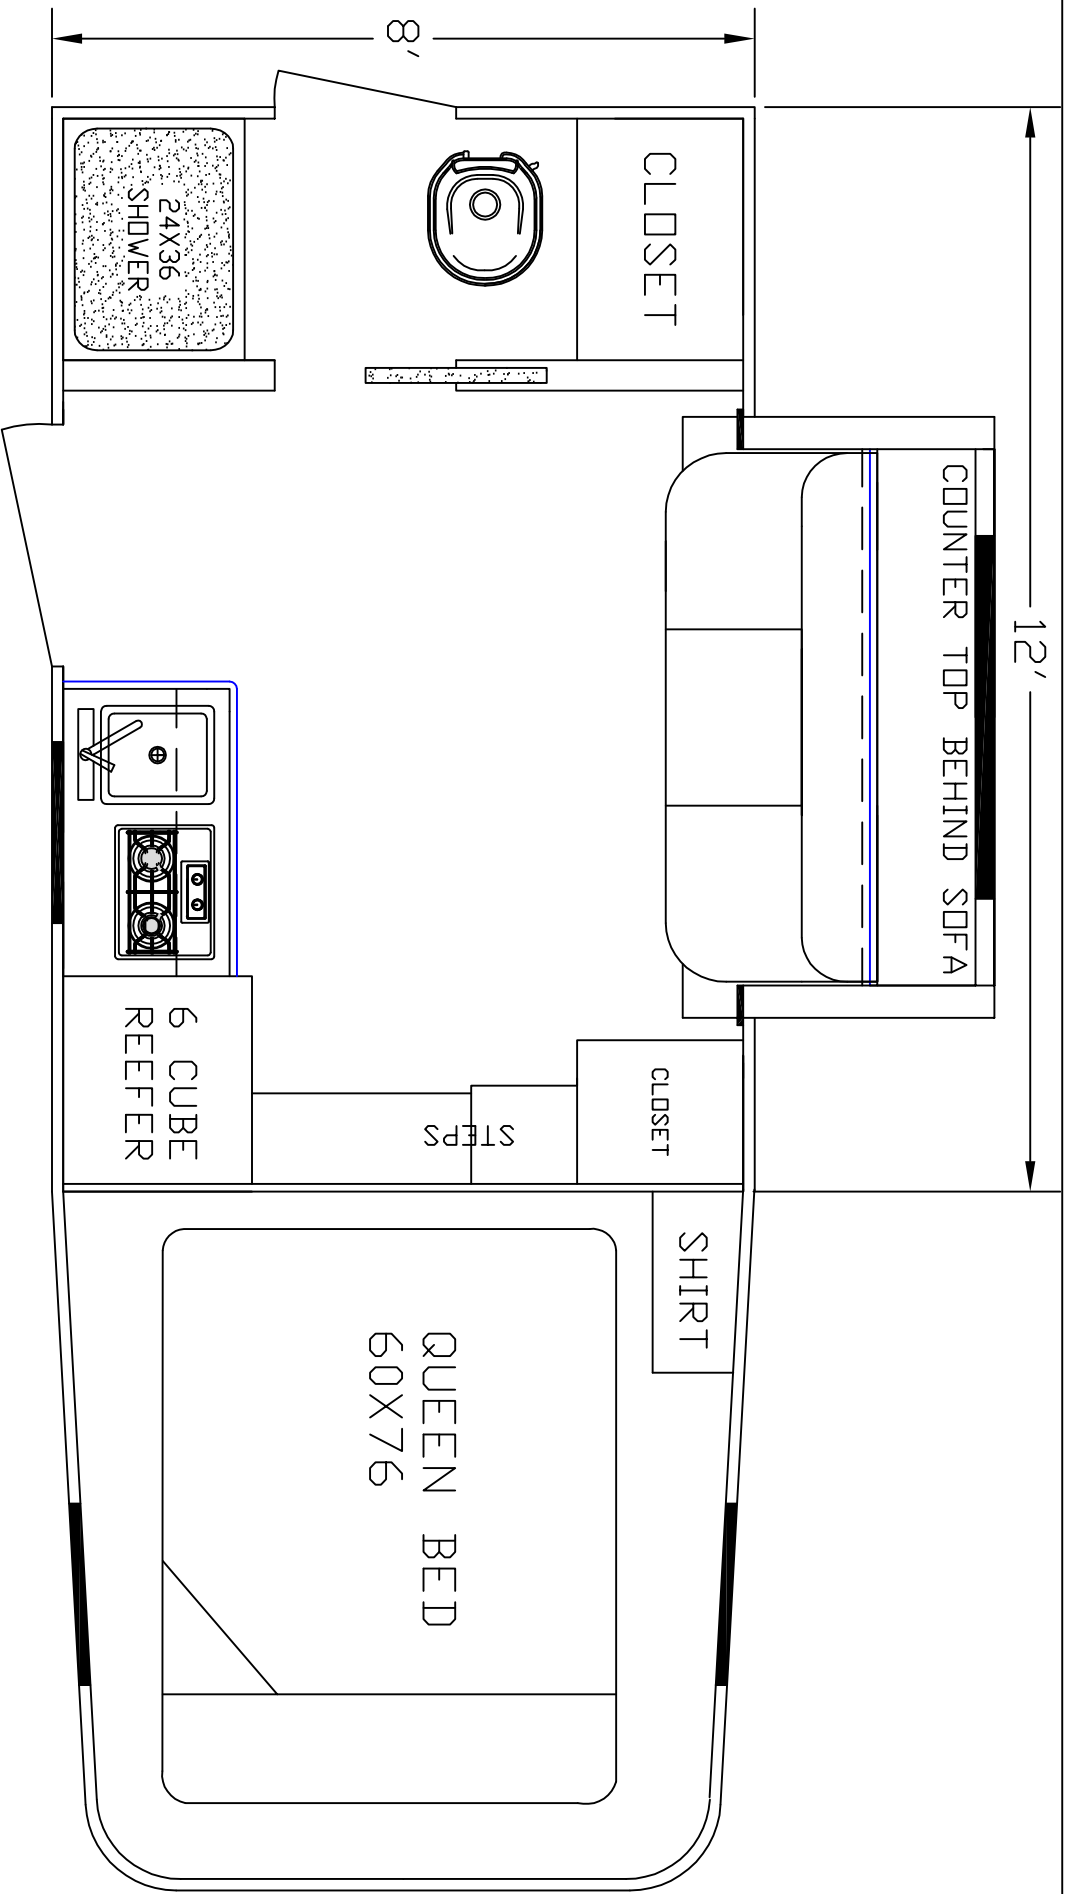

SIERRA INTERIDRS
 19224 CR 8
 BRISTDL, IN, 46507
 574-848-1300

DEALER	STOCK DRAWING
CUSTOMER	SIERRA
VIN #	TBA
MANUFACTURER	TBA
FILE NAME	12' STOCK DRAWING 27

SIERRA INTERIORS
 19224 CR 8
 BRISTOL, IN, 46507
 574-848-1300

DEALER	STOCK DRAWING
CUSTOMER	SIERRA
VIN #	TBA
MANUFACTURER	TBA
FILE NAME	12' STOCK DRAWING 25

SIERRA INTERIORS
 19224 CR 8
 BRISTOL, IN 46507
 (574) 848-1300

DEALER	STOCK DRAWING
CUSTOMER	SIERRA
VIN #	TBA
MANUFACTURER	TBA
FILE NAME	12' STOCK DRAWING 24

DEALER	STOCK DRAWING
CUSTOMER	SIERRA
VIN #	00000
MANUFACTURER	TBA
FILE NAME	12' STOCK DRAWING 7

12'-6"

8'

24 X 36
SHOWER

CLOSET

MED CAB

6. CU
REFER
TOP
CAB

70" DINETTE