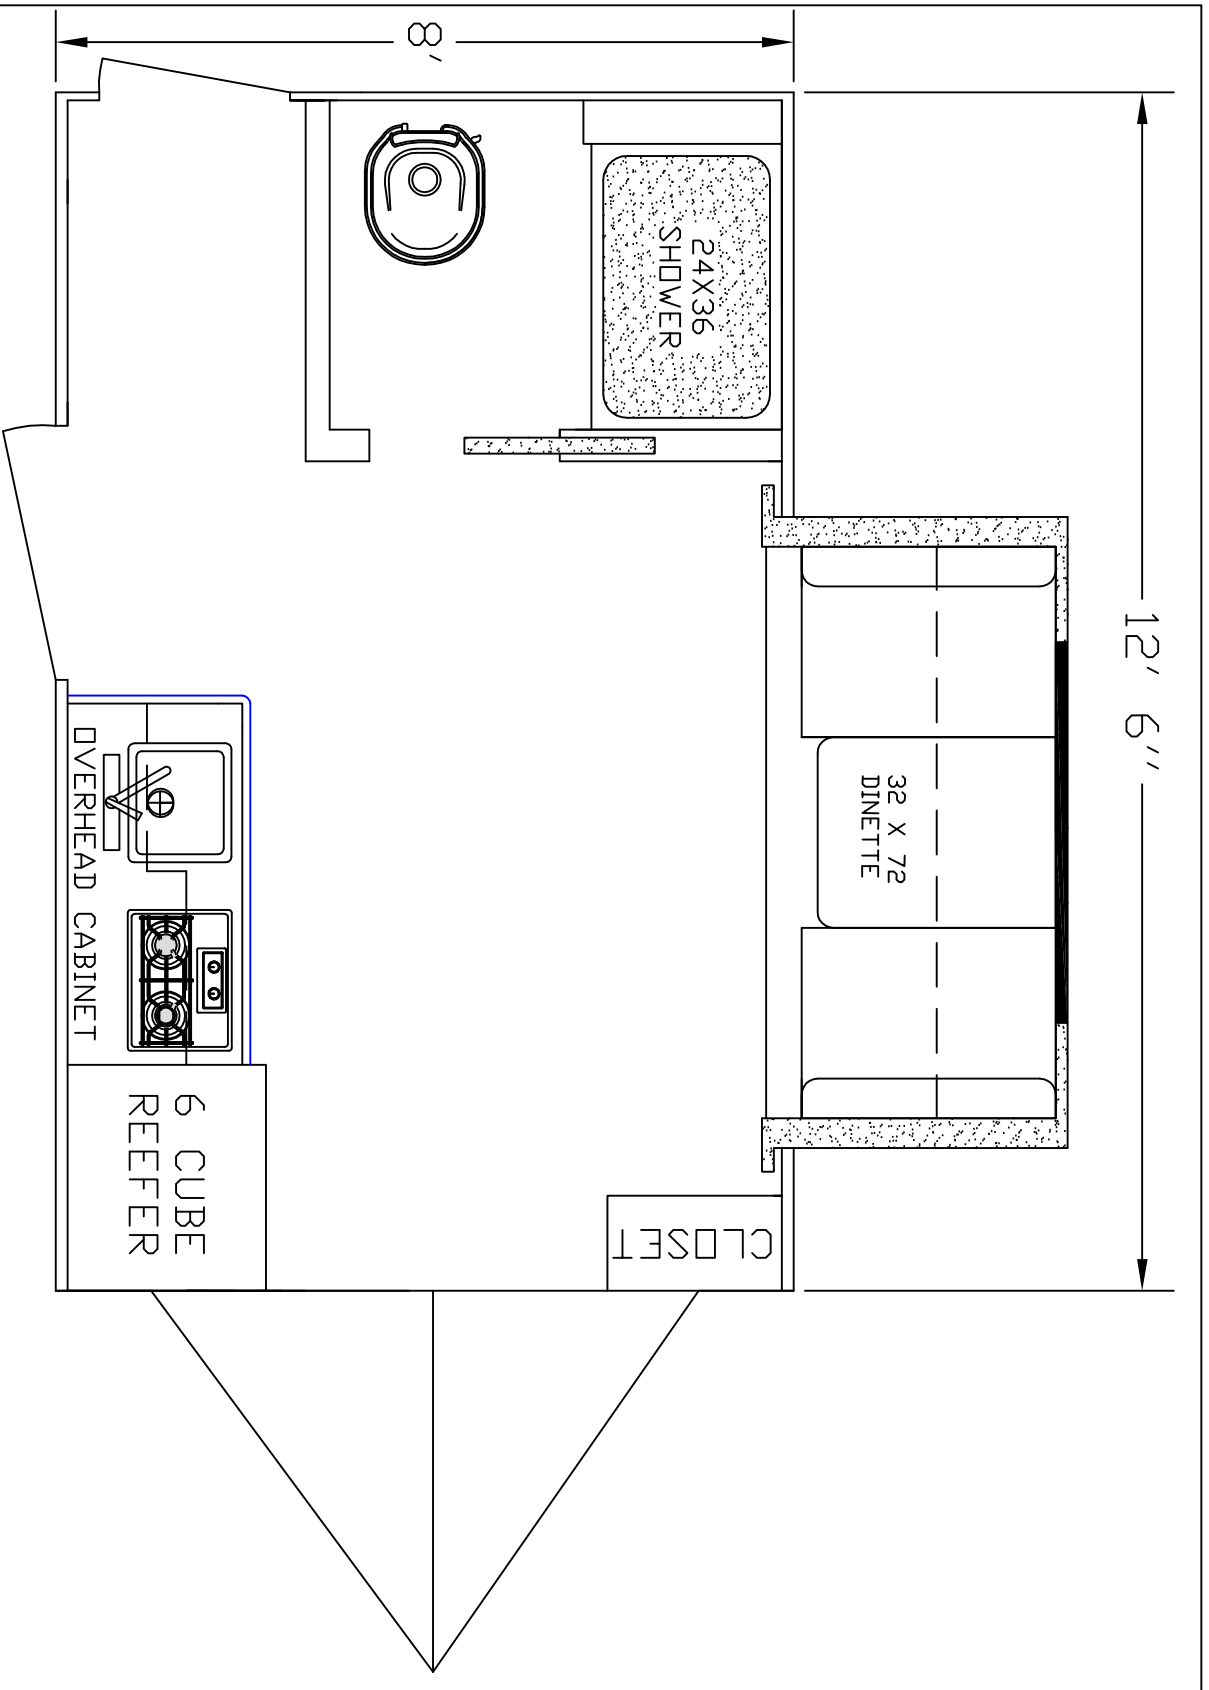

SIERRA INTERIORS
19224 CR 8
BRISTOL, IN. 46507
574-848-1300

DEALER	STOCK DRAWING
CUSTOMER	SIERRA
VIN #	00000
MANUFACTURER	TBA
FILE NAME	12' STOCK DRAWING 7