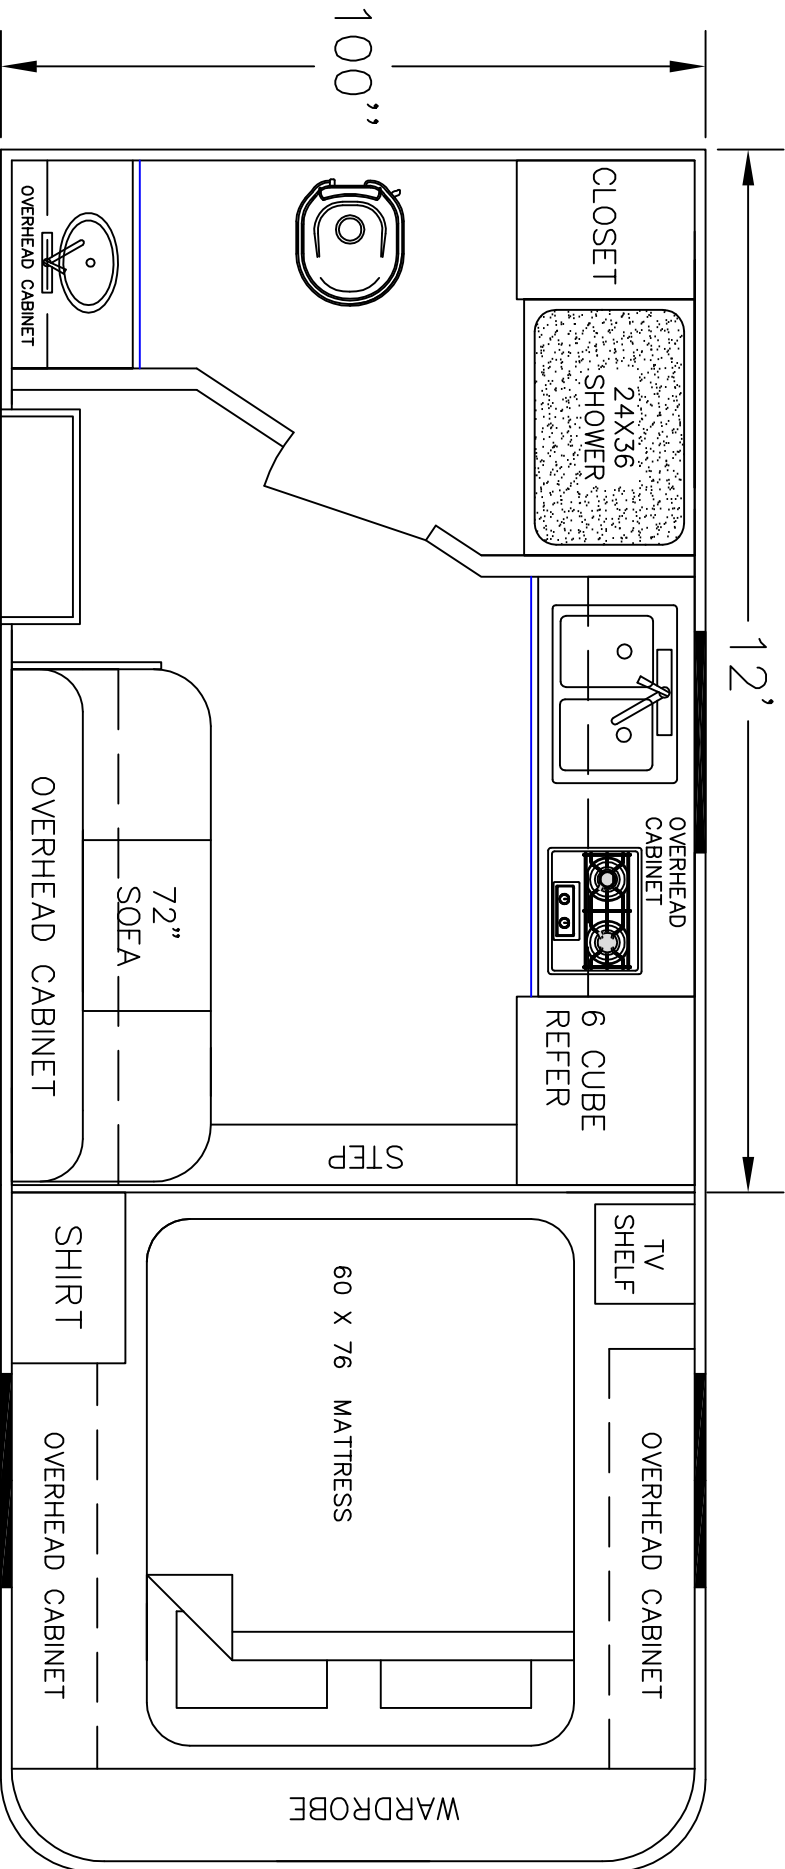

SIERRA INTERIDRS
 19224 CR 8
 BRISTDL, IN, 46507
 574-848-1300

DEALER	STOCK DRAWING
CUSTOMER	SIERRA
VIN #	TBA
MANUFACTURER	TBA
FILE NAME	12' STOCK DRAWING 27

SIERRA INTERIORS
 19224 CR 8
 BRISTOL, IN, 46507
 574-848-1300

DEALER	STOCK DRAWING
CUSTOMER	SIERRA
VIN #	TBA
MANUFACTURER	TBA
FILE NAME	12' STOCK DRAWING 25

SIERRA INTERIORS
 19224 CR 8
 BRISTOL, IN 46507
 (574) 848-1300

DEALER	STOCK DRAWING
CUSTOMER	SIERRA
VIN #	TBA
MANUFACTURER	TBA
FILE NAME	12' STOCK DRAWING 24

DEALER	STOCK DRAWING
CUSTOMER	SIERRA
VIN #	00000
MANUFACTURER	TBA
FILE NAME	12' STOCK DRAWING 7

12'-6"

8'

24 X 36
SHOWER

CLOSET

MED CAB

6. CU
REFER
TOP
CAB

70" DINETTE