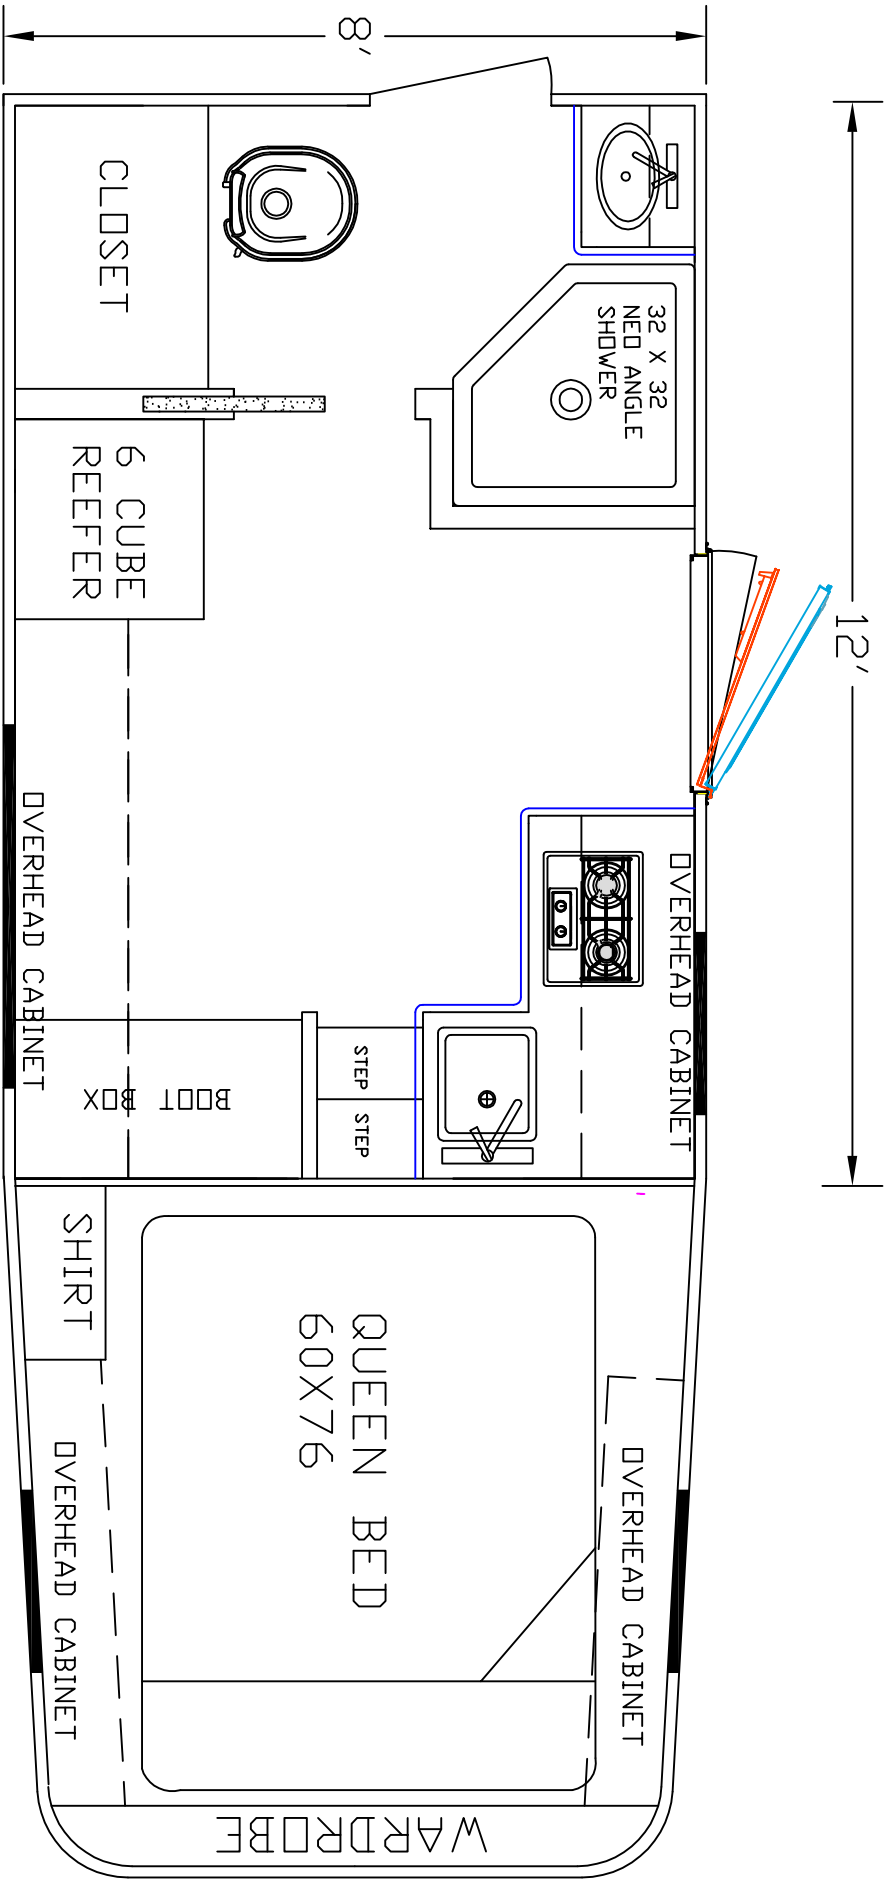

SIERRA INTERIDRS
 19224 CR 8
 BRISTDL, IN, 46507
 574-848-1300

DEALER	STOCK DRAWING
CUSTOMER	SIERRA
VIN #	TBA
MANUFACTURER	TBA
FILE NAME	12' STOCK DRAWING 27

SIERRA INTERIORS
 19224 CR 8
 BRISTOL, IN, 46507
 574-848-1300

DEALER	STOCK DRAWING
CUSTOMER	SIERRA
VIN #	TBA
MANUFACTURER	TBA
FILE NAME	12' STOCK DRAWING 25

SIERRA INTERIORS
 19224 CR 8
 BRISTOL, IN 46507
 (574) 848-1300

DEALER	STOCK DRAWING
CUSTOMER	SIERRA
VIN #	TBA
MANUFACTURER	TBA
FILE NAME	12' STOCK DRAWING 24

DEALER	STOCK DRAWING
CUSTOMER	SIERRA
VIN #	00000
MANUFACTURER	TBA
FILE NAME	12' STOCK DRAWING 7

12'-6"

8'

24 X 36
SHOWER

CLOSET

MED CAB

6. CU
REFER
TOP
CAB

70" DINETTE