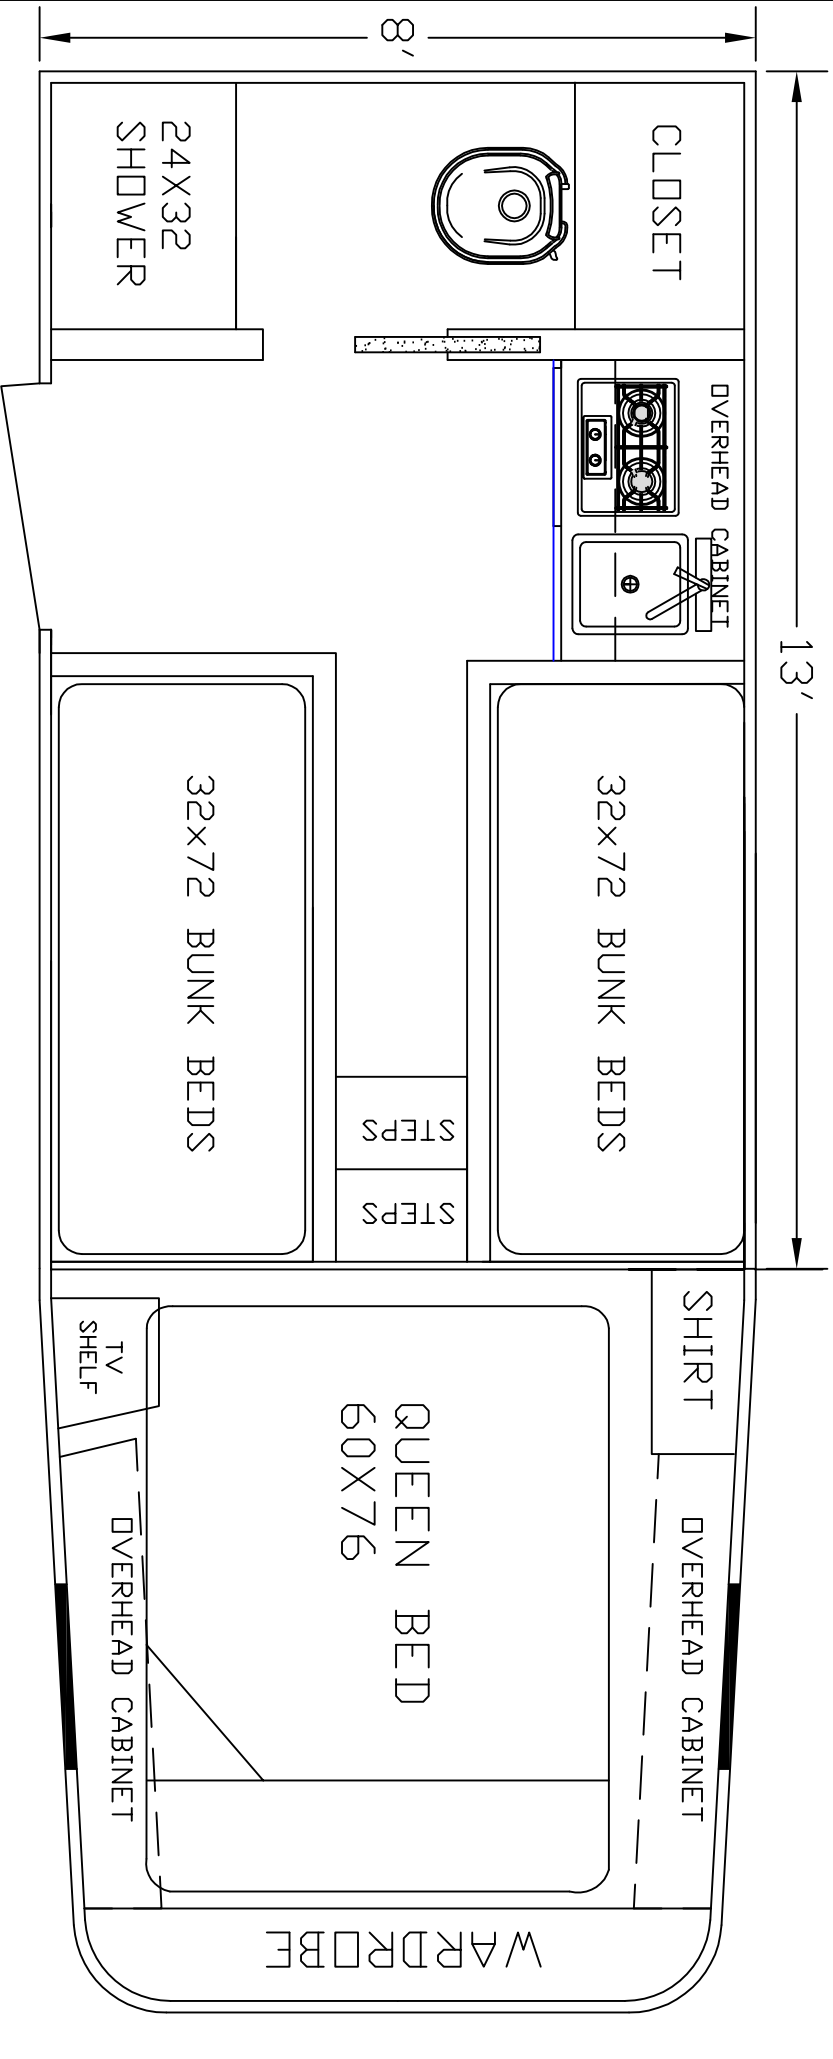

SIERRA INTERIORS
19224 CR 8
BRISTOL, IN, 46507
574-848-1300

DEALER	STOCK DRAWING
CUSTOMER	SIERRA
VIN #	00000
MANUFACTURER	TBA
FILE NAME	13' STOCK DRAWING