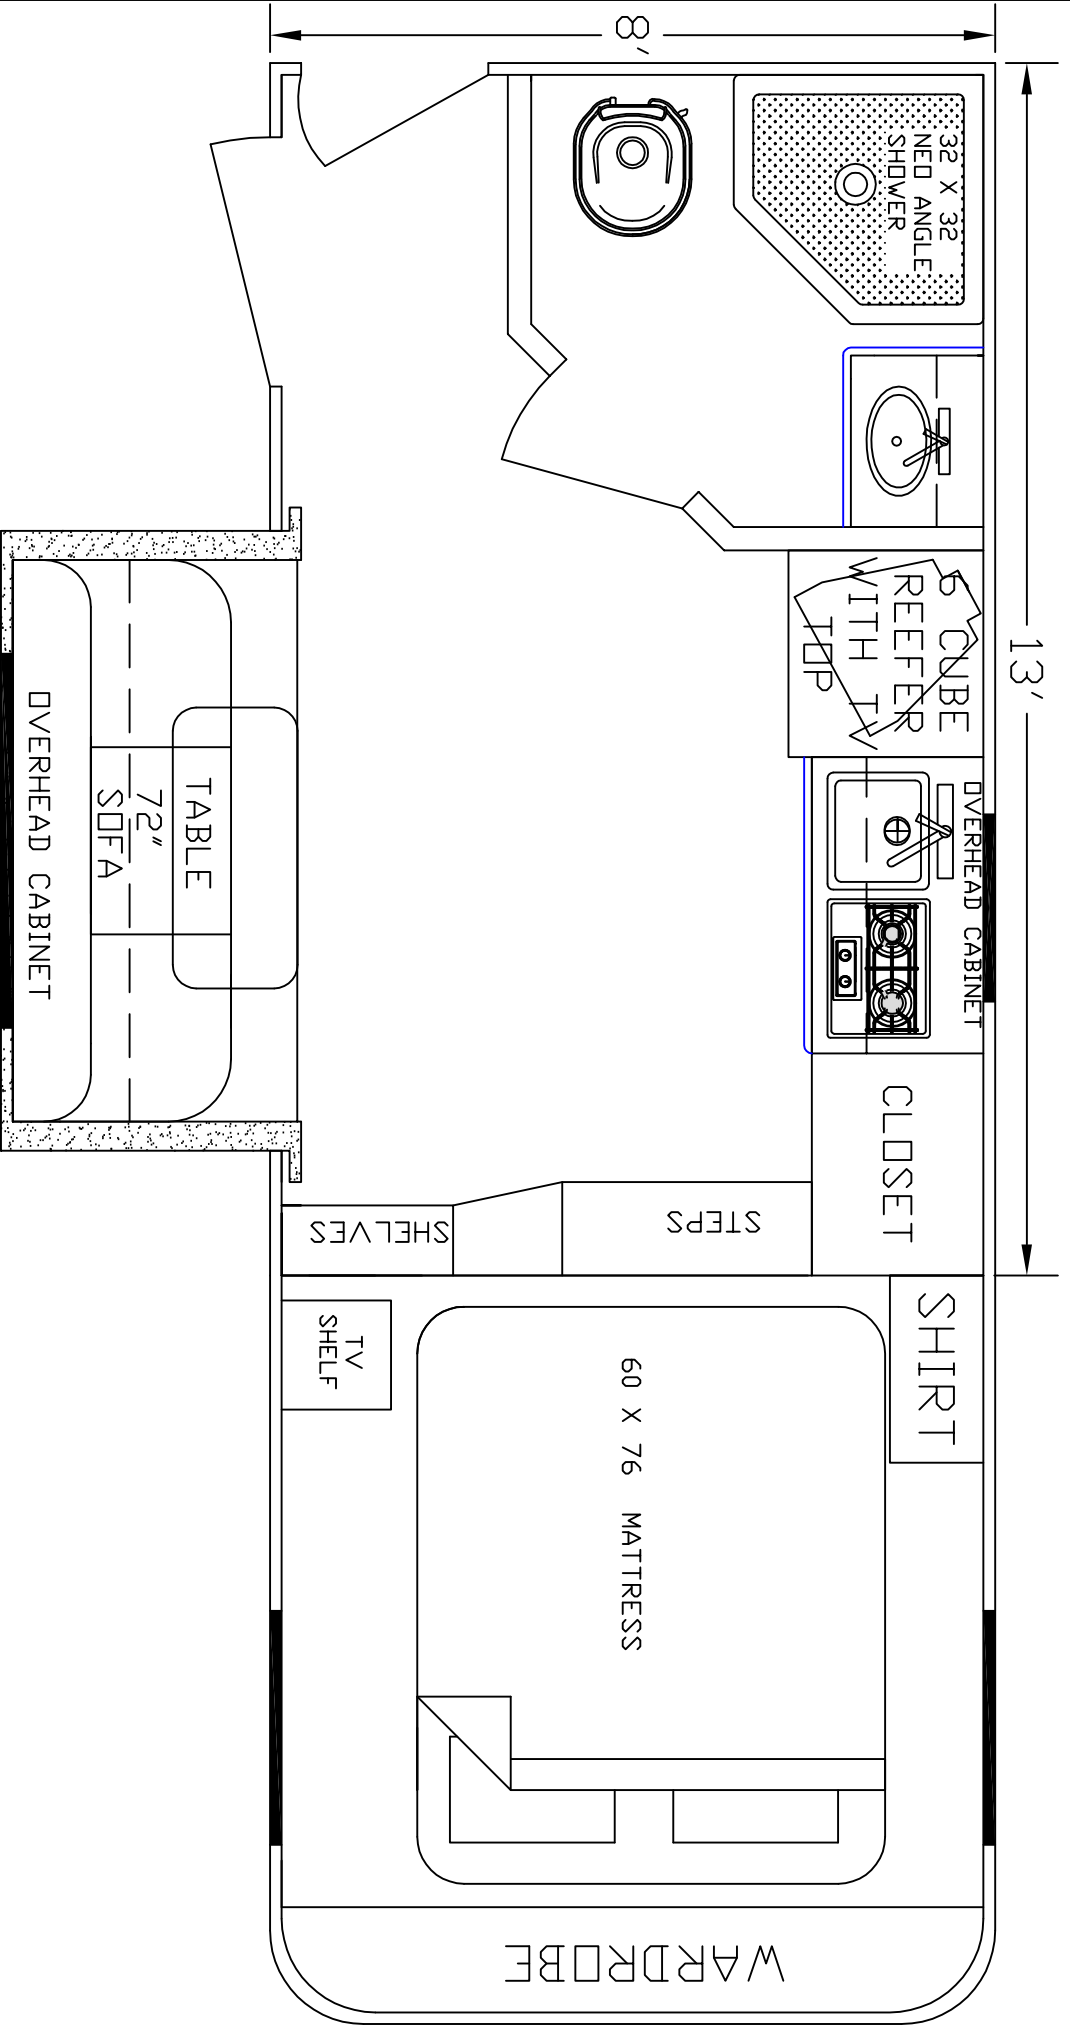

SIERRA INTERIORS
19224 CR 8
BRISTOL, IN, 46507
574-848-1300

DEALER	STOCK DRAWING
CUSTOMER	SIERRA
VIN #	00000
MANUFACTURER	TBA
FILE NAME	13' STOCK DRAWING 11