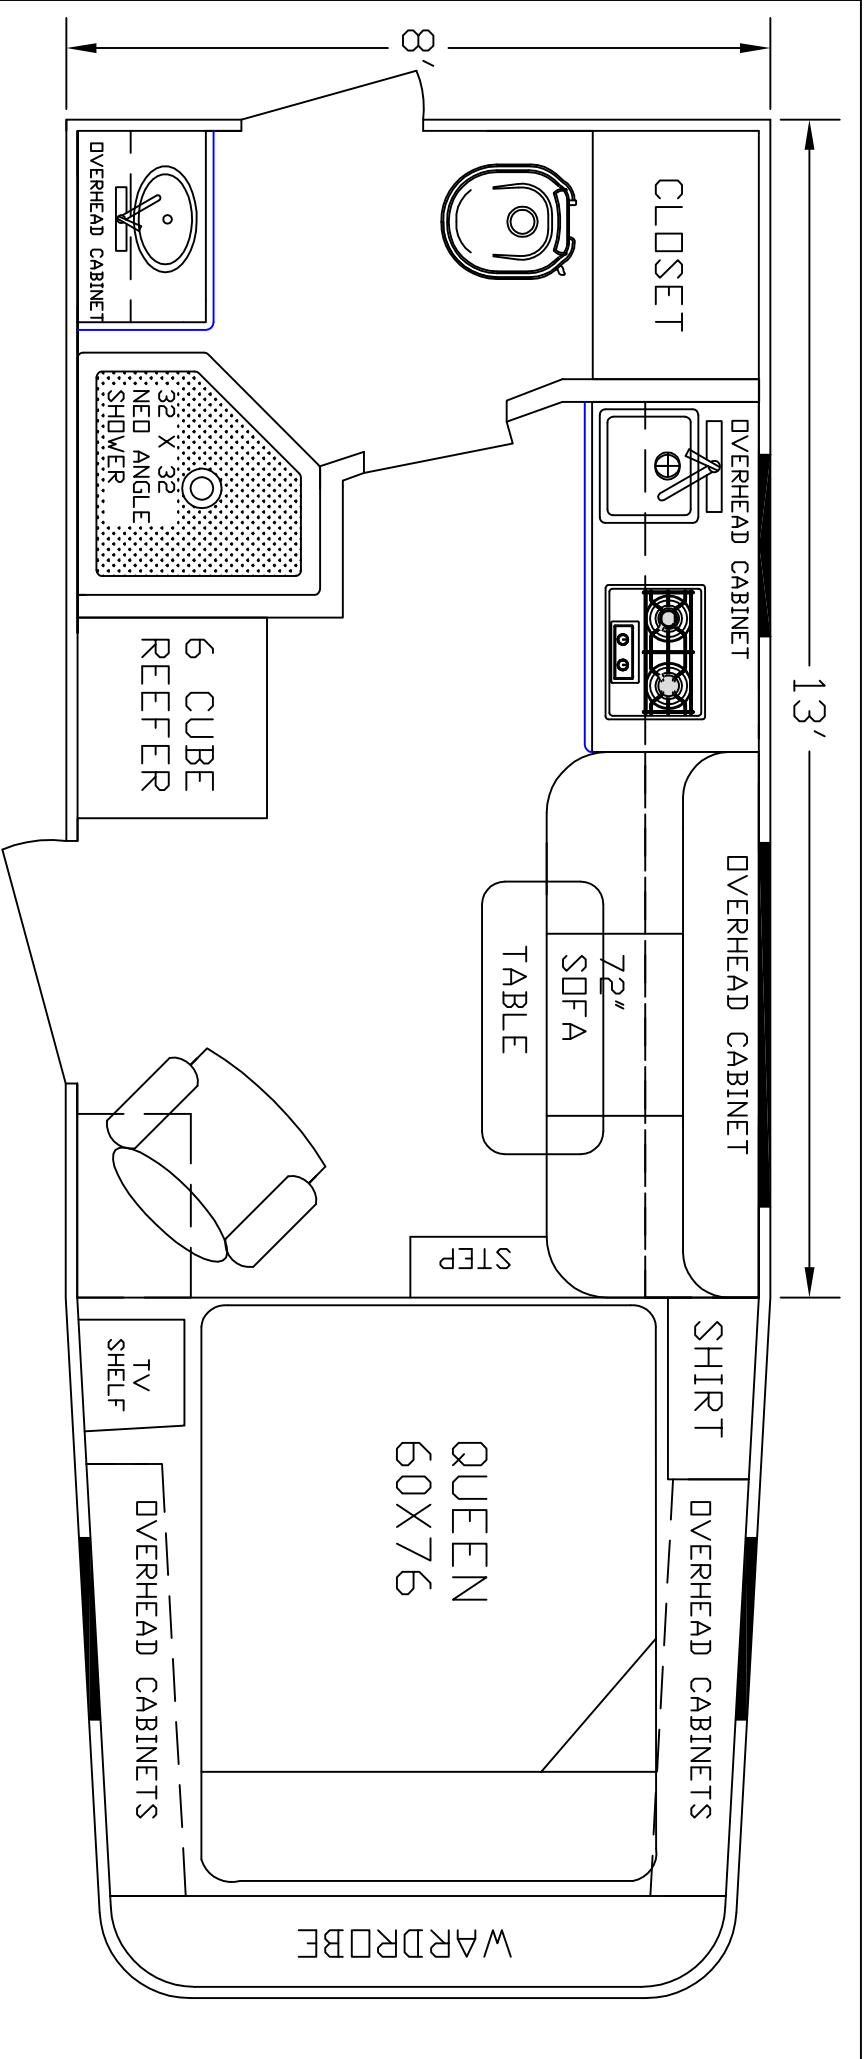

SIERRA INTERIORS 19224 CR 8 BRISTOL, IN, 46507 574-848-1300	
DEALER	STOCK DRAWING
CUSTOMER	SIERRA
VIN #	00000
MANUFACTURER	TBA
FILE NAME	13' STOCK DRAWING 16