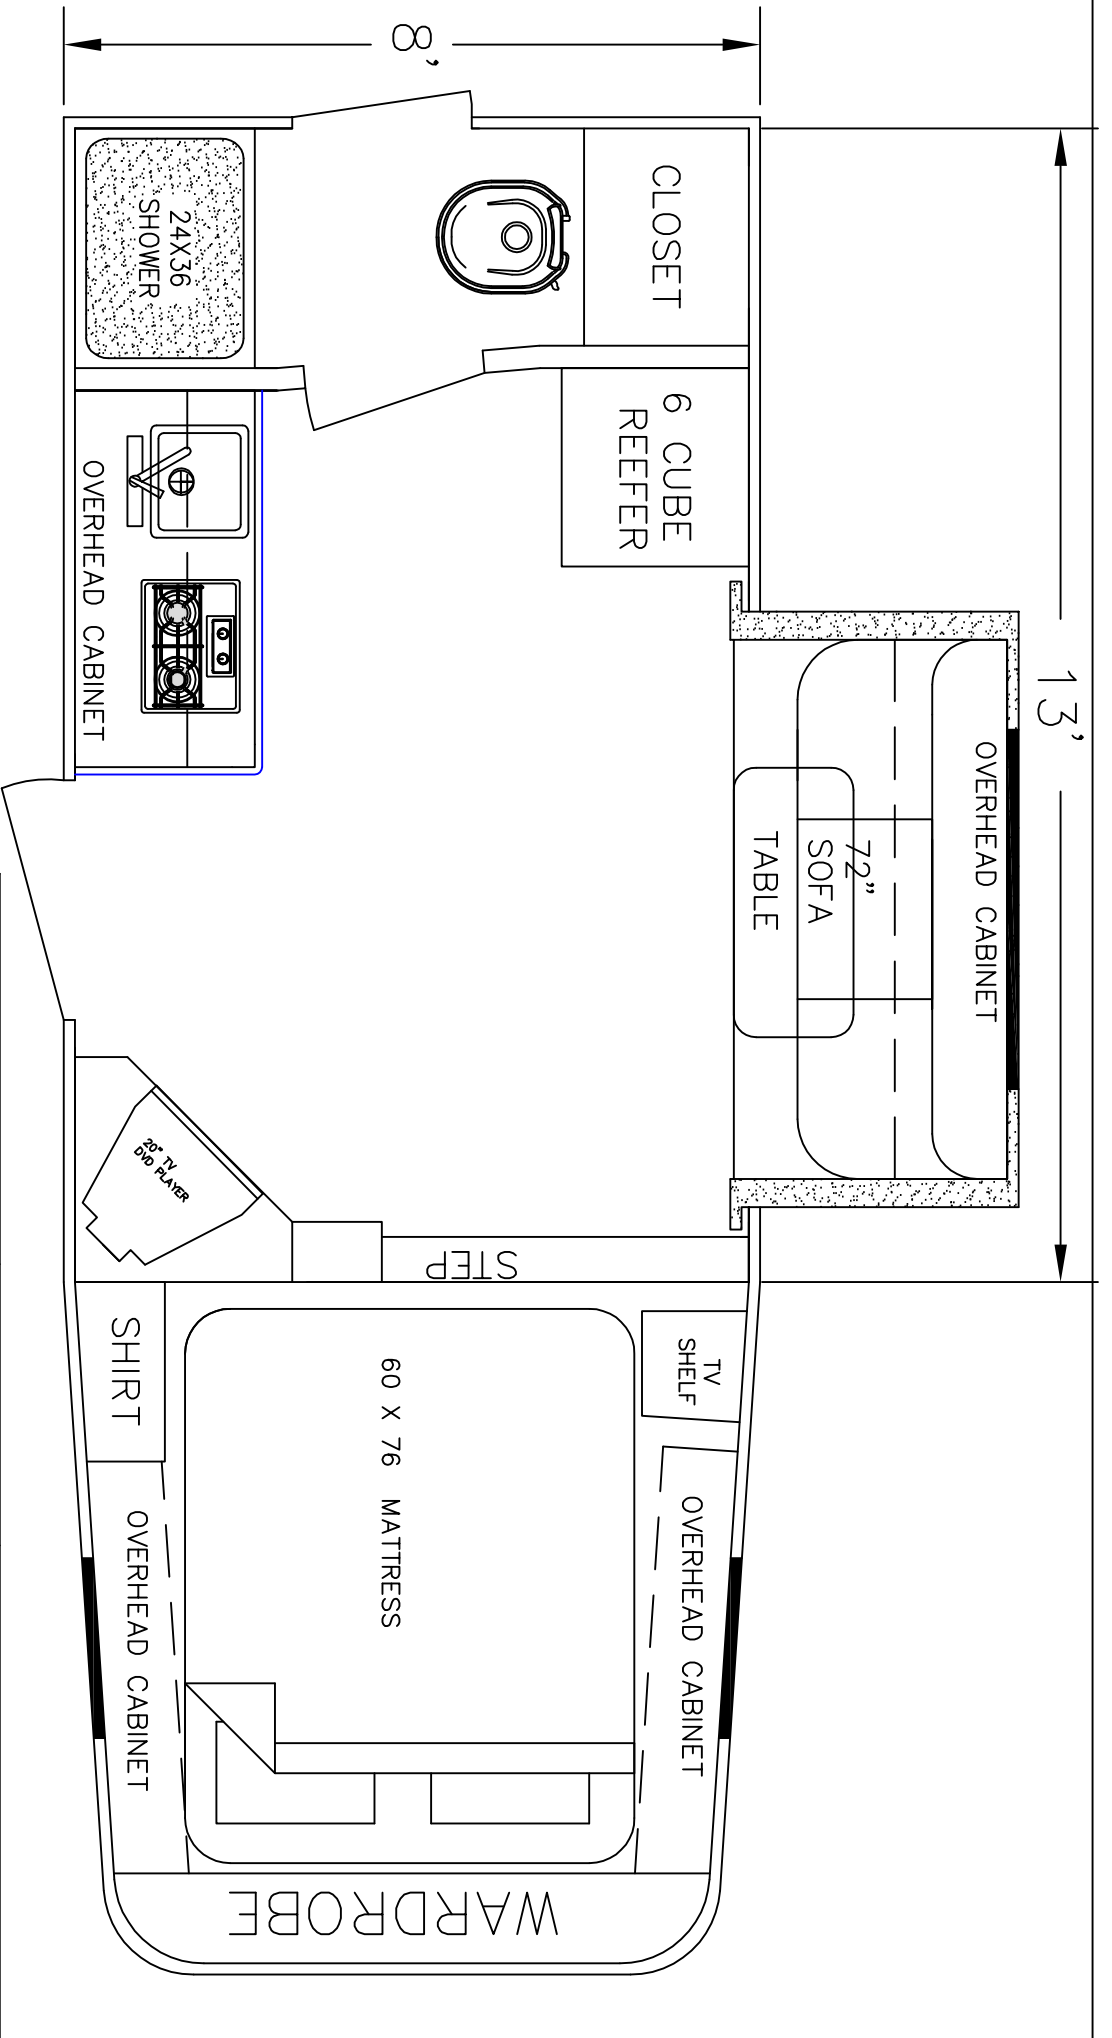

SIERRA INTERIORS
 19224 CR 8
 BRISTOL, IN, 46507
 574-848-1300

DEALER	STOCK DRAWING
CUSTOMER	SIERRA
VIN #	TBA
MANUFACTURER	TBA
FILE NAME	13' STOCK DRAWING 29

SIERRA INTERIORS
 19224 CR 8
 BRISTOL, IN. 46507
 574-848-1300

DEALER	STOCK DRAWING
CUSTOMER	SIERRA
VIN #	00000
MANUFACTURER	TBA
FILE NAME	13' STOCK DRAWING 26

SIERRA INTERIORS
 19224 CR 8
 BRISTOL, IN. 46507
 574-848-1300

DEALER	STOCK DRAWING
CUSTOMER	SIERRA
VIN #	00000
MANUFACTURER	TBA
FILE NAME	13' STOCK DRAWING 25