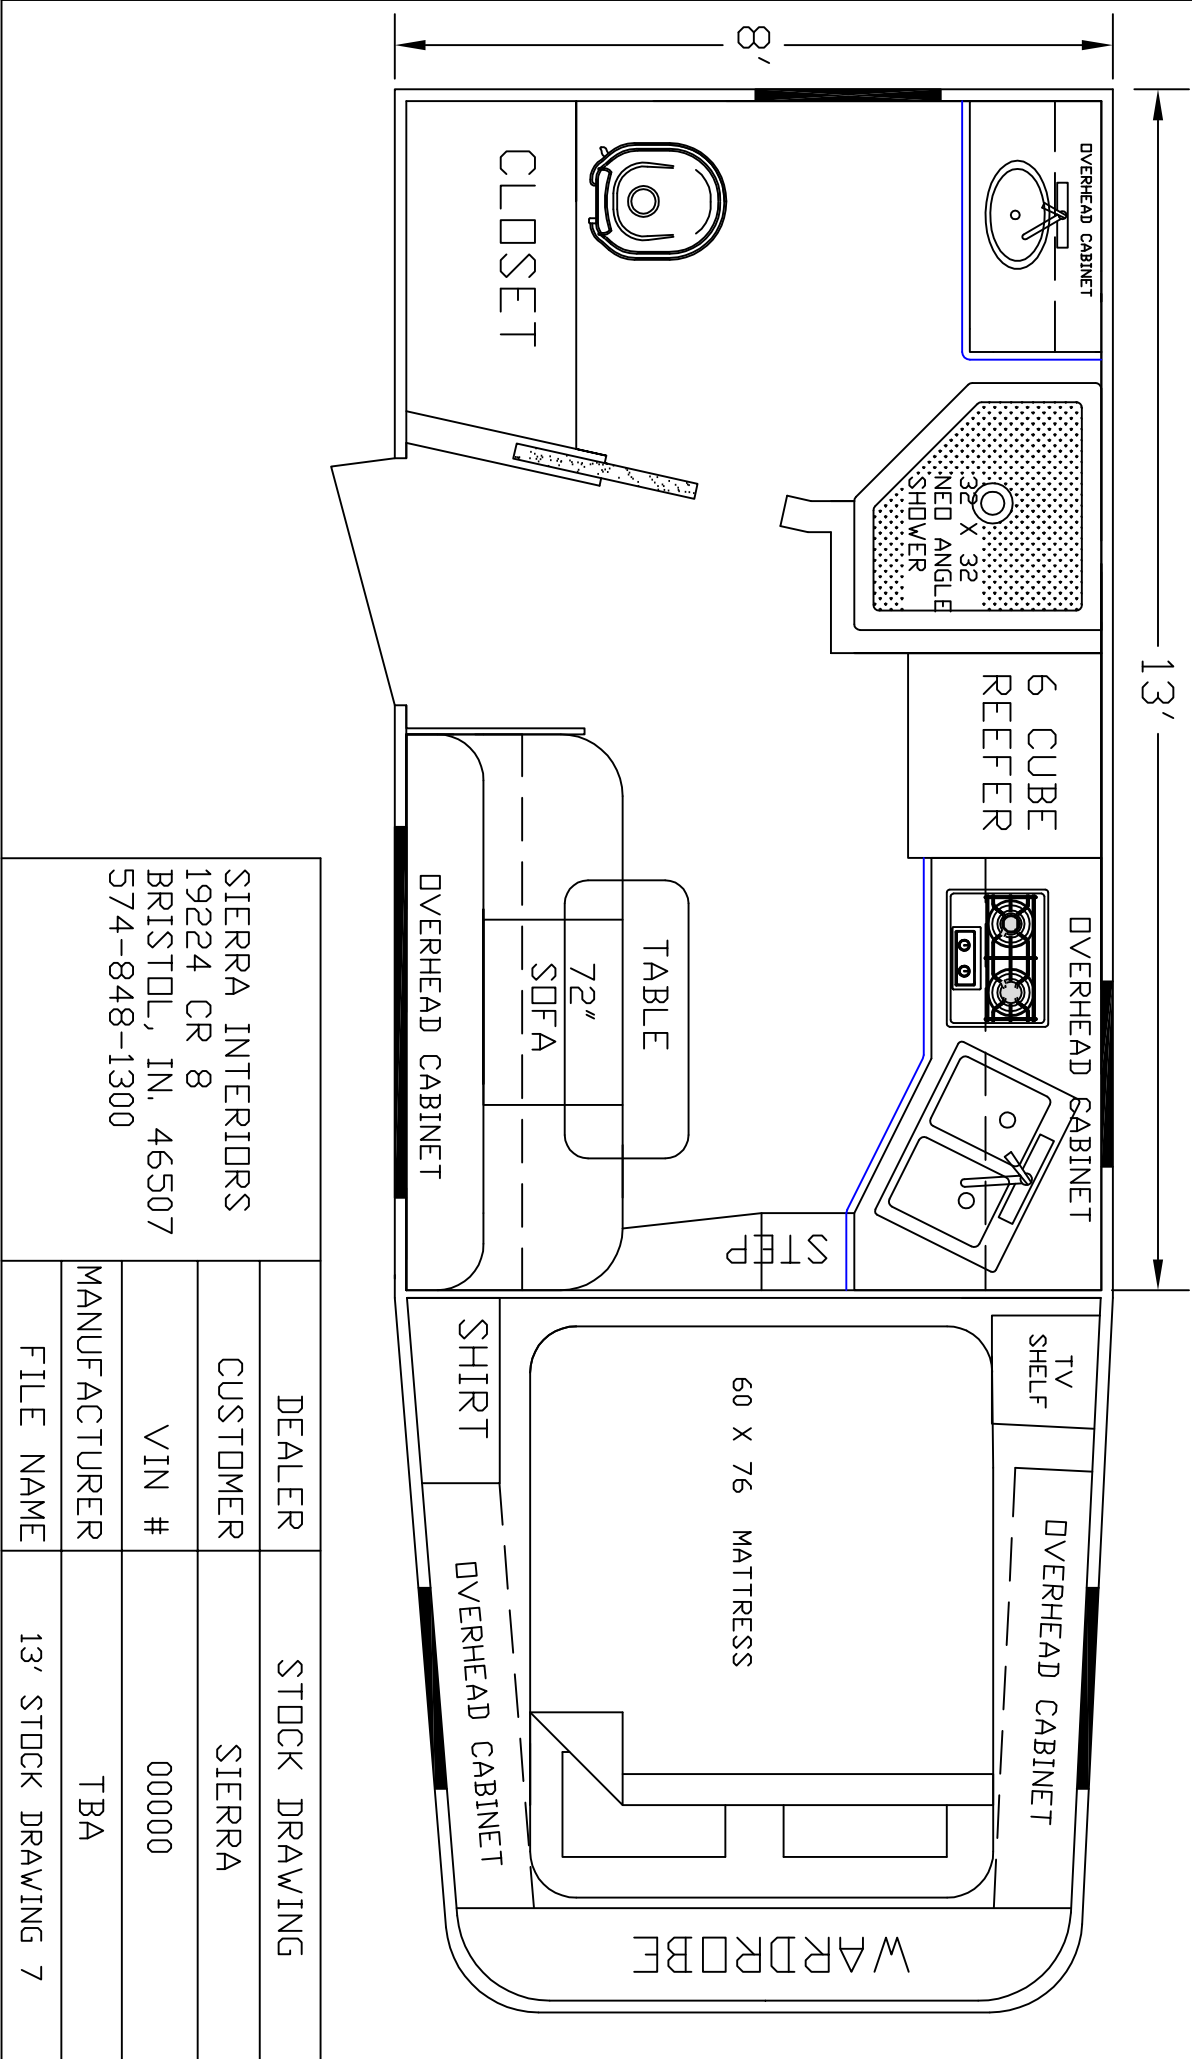

SIERRA INTERIORS
19224 CR 8
BRISTOL, IN, 46507
574-848-1300

DEALER	STOCK DRAWING
CUSTOMER	SIERRA
VIN #	00000
MANUFACTURER	TBA
FILE NAME	13' STOCK DRAWING 7