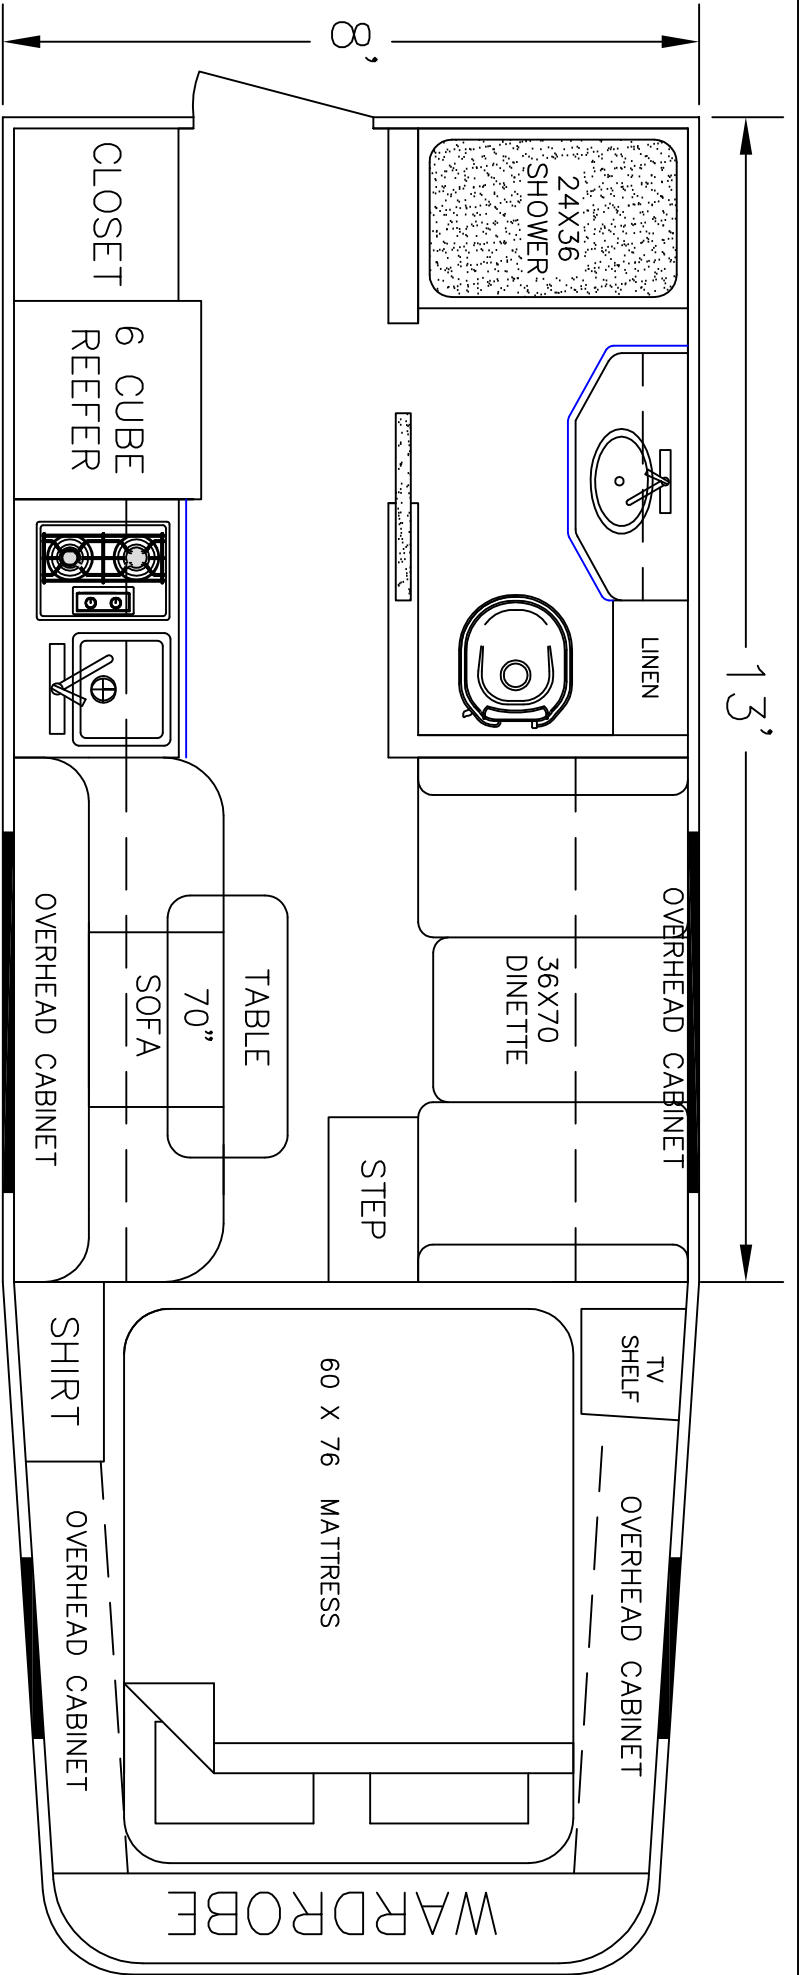

SIERRA INTERIORS
 19224 CR 8
 BRISTOL, IN, 46507
 574-848-1300

DEALER	STOCK DRAWING
CUSTOMER	SIERRA
VIN #	TBA
MANUFACTURER	TBA
FILE NAME	13' STOCK DRAWING 29

SIERRA INTERIORS
 19224 CR 8
 BRISTOL, IN. 46507
 574-848-1300

DEALER	STOCK DRAWING
CUSTOMER	SIERRA
VIN #	00000
MANUFACTURER	TBA
FILE NAME	13' STOCK DRAWING 26

SIERRA INTERIORS
 19224 CR 8
 BRISTOL, IN. 46507
 574-848-1300

DEALER	STOCK DRAWING
CUSTOMER	SIERRA
VIN #	00000
MANUFACTURER	TBA
FILE NAME	13' STOCK DRAWING 25