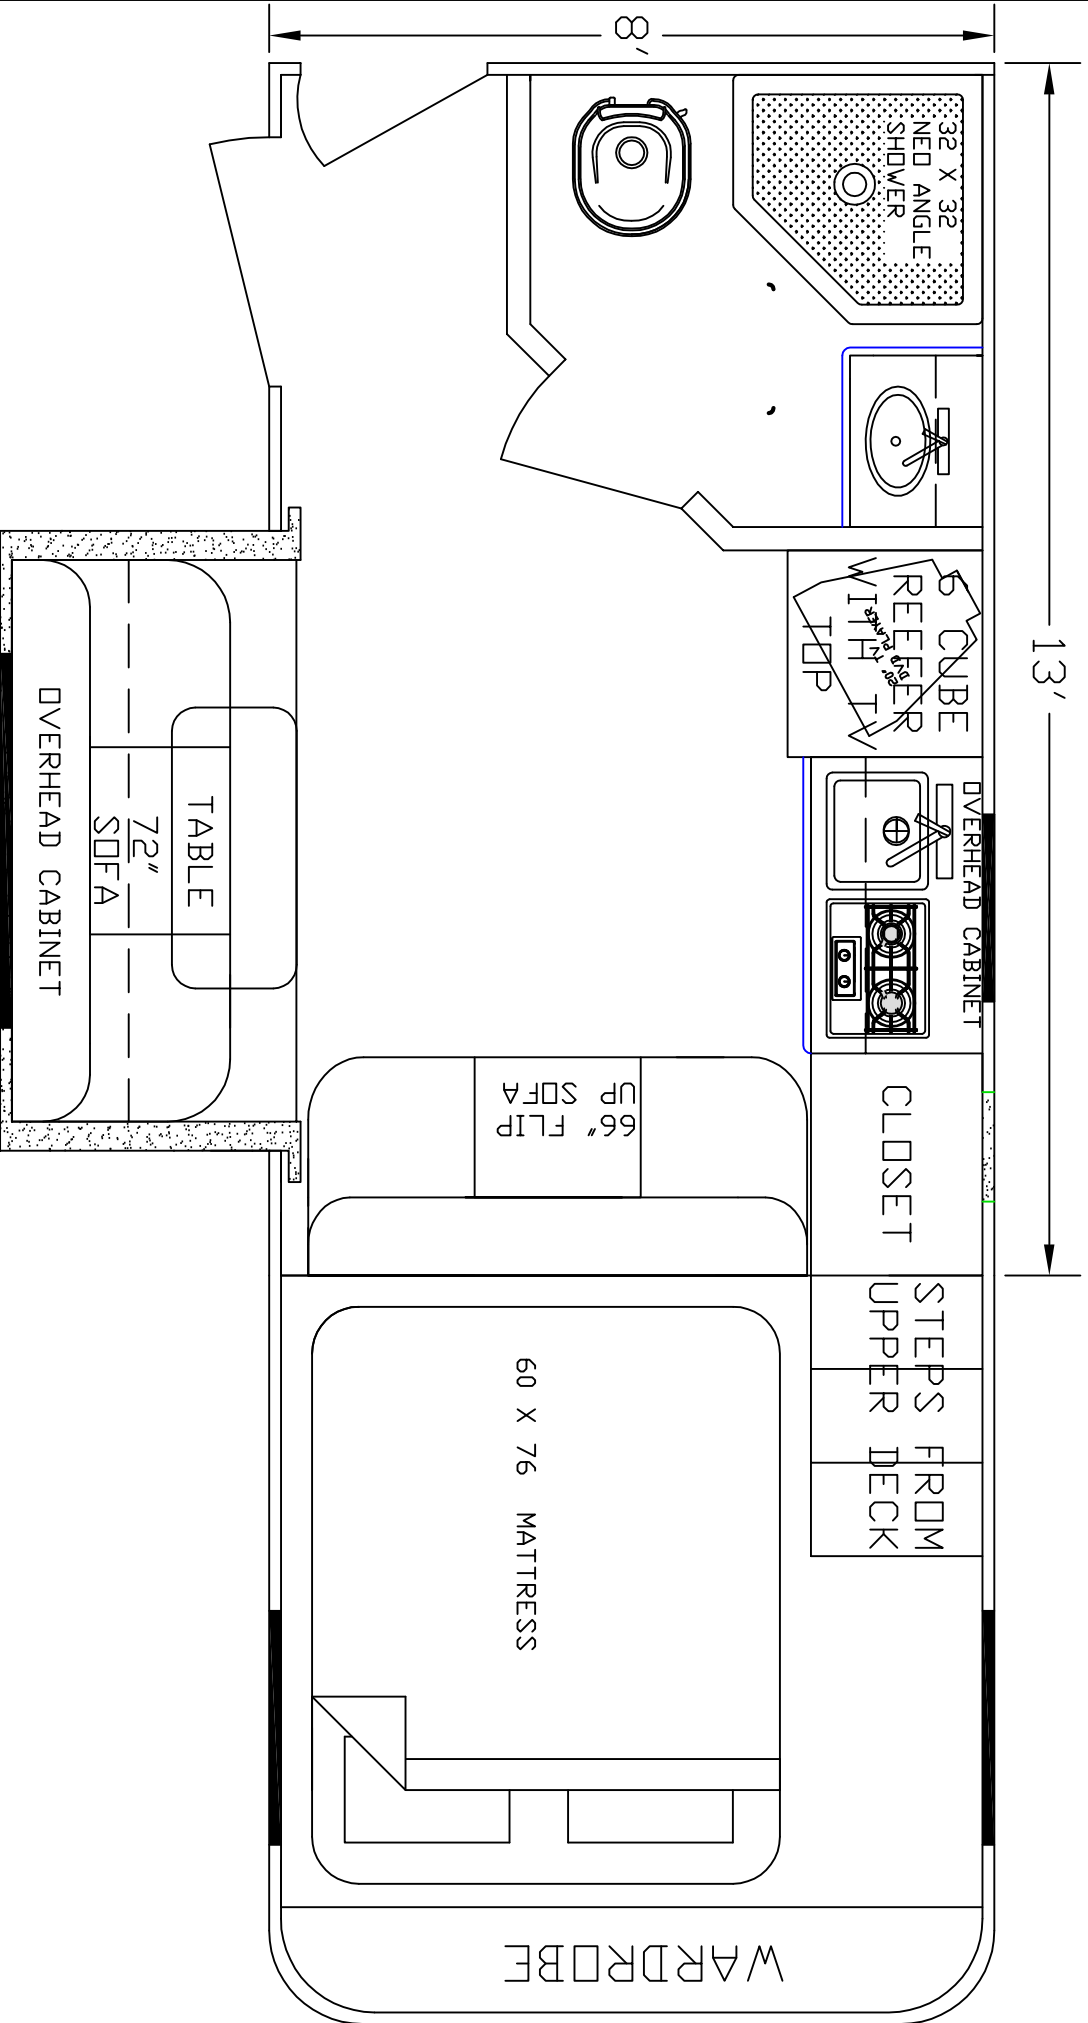

SIERRA INTERIORS
 19224 CR 8
 BRISTOL, IN, 46507
 574-848-1300

DEALER	STOCK DRAWING
CUSTOMER	SIERRA
VIN #	00000
MANUFACTURER	TBA
FILE NAME	13' STOCK DRAWING 11

SIERRA INTERIORS
 19224 CR 8
 BRISTOL, IN, 46507
 574-848-1300

DEALER	STOCK DRAWING
CUSTOMER	SIERRA
VIN #	00000
MANUFACTURER	TBA
FILE NAME	13' STOCK DRAWING

SIERRA INTERIORS
 19224 CR 8
 BRISTOL, IN, 46507
 574-848-1300

DEALER	STOCK DRAWING
CUSTOMER	SIERRA
VIN #	00000
MANUFACTURER	TBA
FILE NAME	13' STOCK DRAWING 7