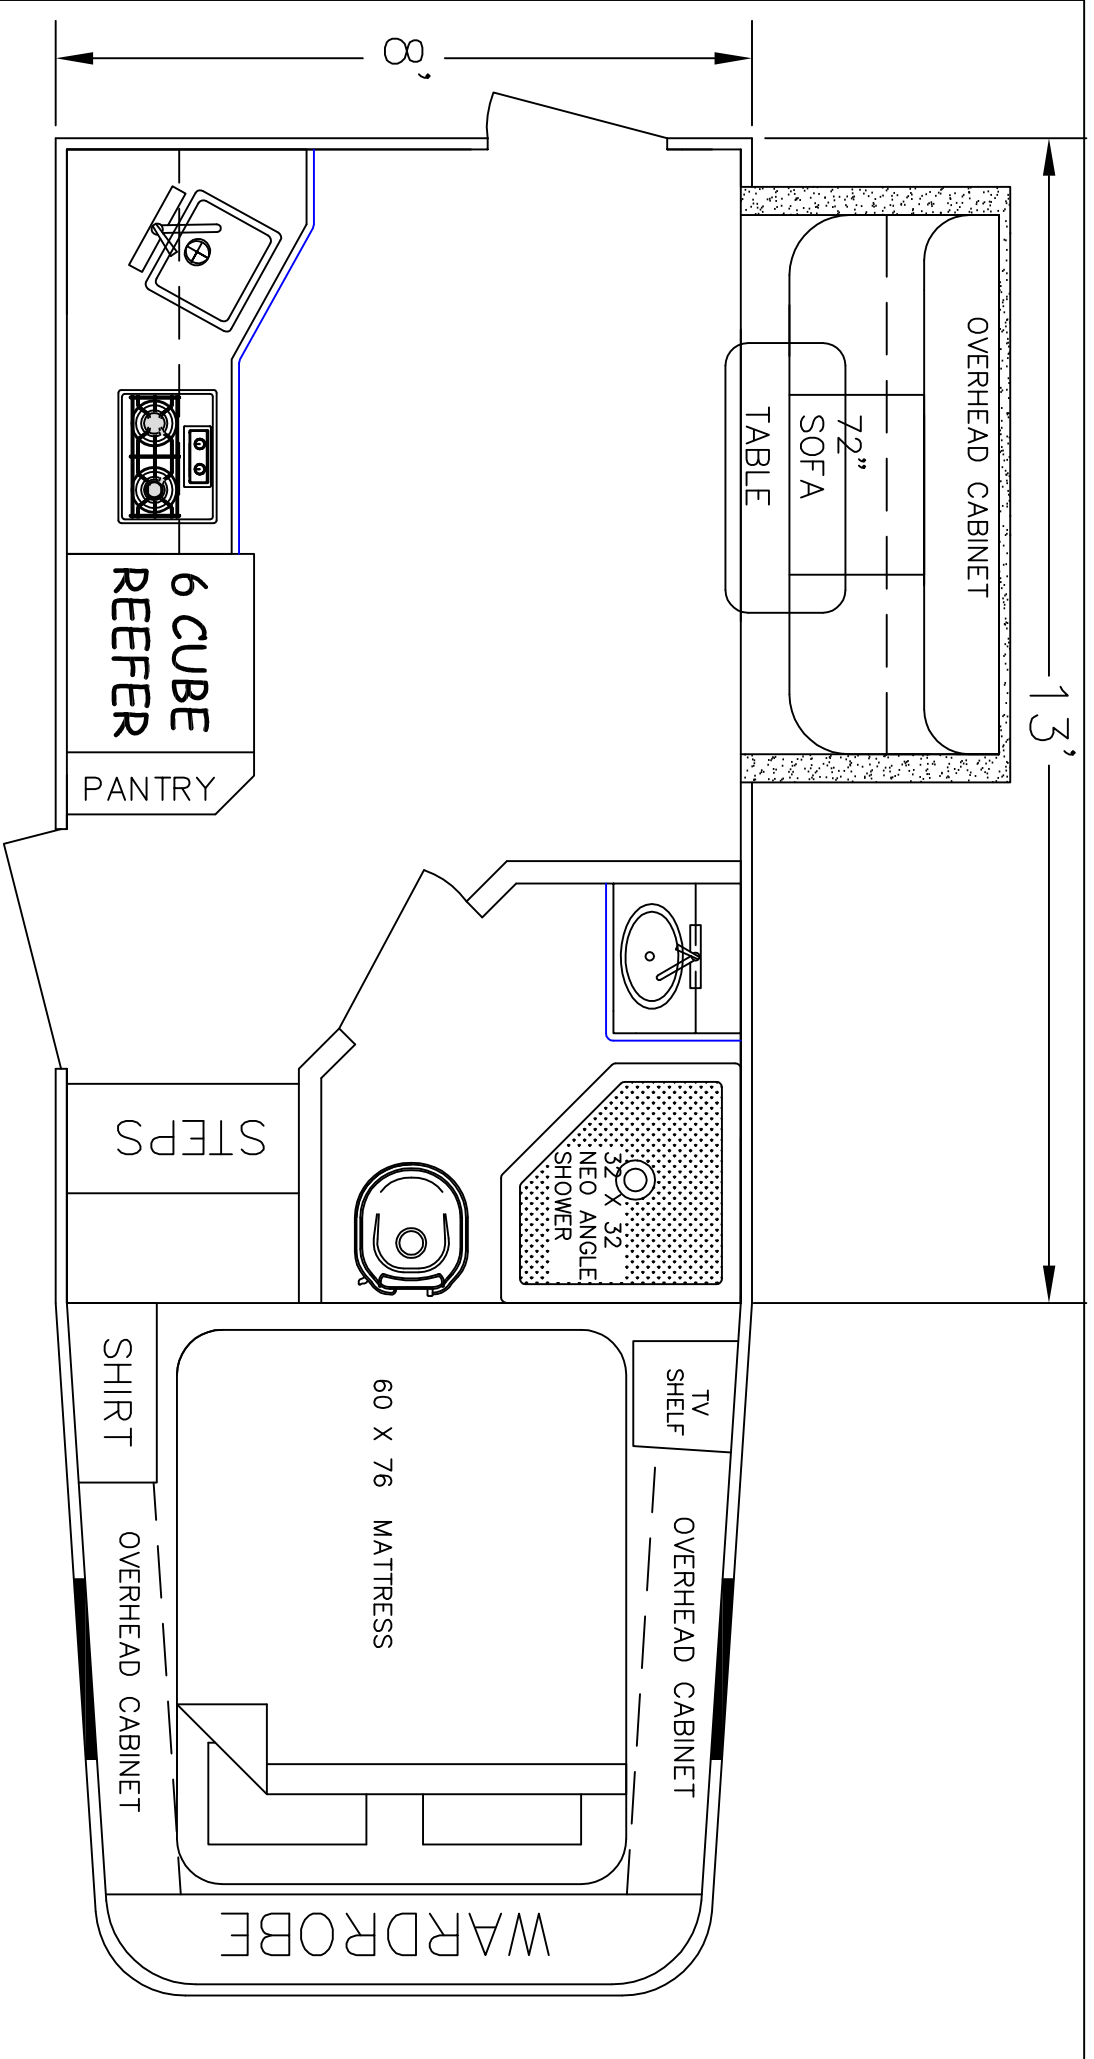

SIERRA INTERIORS
 19224 CR 8
 BRISTOL, IN, 46507
 574-848-1300

DEALER	STOCK DRAWING
CUSTOMER	SIERRA
VIN #	TBA
MANUFACTURER	TBA
FILE NAME	13' STOCK DRAWING 29

SIERRA INTERIORS
 19224 CR 8
 BRISTOL, IN. 46507
 574-848-1300

DEALER	STOCK DRAWING
CUSTOMER	SIERRA
VIN #	00000
MANUFACTURER	TBA
FILE NAME	13' STOCK DRAWING 26

SIERRA INTERIORS
 19224 CR 8
 BRISTOL, IN. 46507
 574-848-1300

DEALER	STOCK DRAWING
CUSTOMER	SIERRA
VIN #	00000
MANUFACTURER	TBA
FILE NAME	13' STOCK DRAWING 25