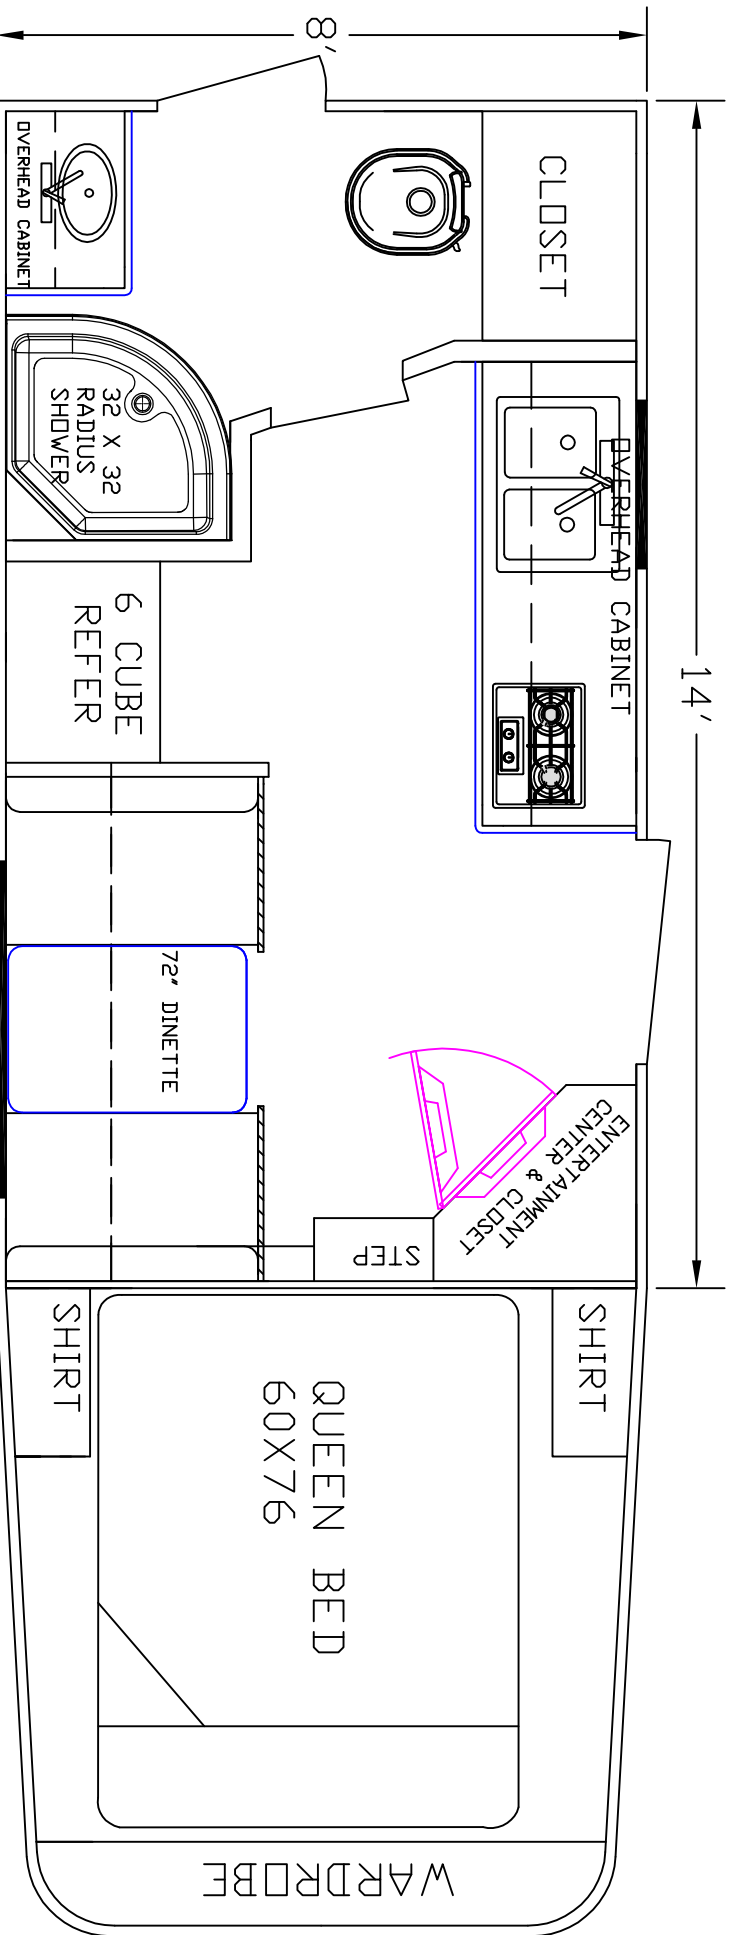

SIERRA INTERIORS 19224 CR 8 BRISTOL, IN. 46507 574-848-1300		DEALER	STOCK DRAWING
SIERRA INTERIORS		CUSTOMER	SIERRA
19224 CR 8		VIN #	00000
BRISTOL, IN. 46507		MANUFACTURER	TBA
574-848-1300		FILE NAME	14' STOCK DRAWING 29

TOP FLOOR

SIERRA INTERIORS
19224 CR 8
BRISTOL, IN, 46507
574-848-1300

DEALER STOCK DRAWING

CUSTOMER SIERRA

VIN # TBA

MANUFACTURER TBA

FILE NAME 14' STOCK DRAWING 27

SIERRA INTERIORS 19224 CR 8 BRISTOL, IN. 46507 574-848-1300	
DEALER	STOCK DRAWING
CUSTOMER	SIERRA
VIN #	00000
MANUFACTURER	TBA
FILE NAME	14' STOCK DRAWING 26

SIERRA INTERIDRS
 19224 CR 8
 BRISTOL, IN. 46507
 574-848-1300

DEALER	SIERRA	STOCK DRAWING
CUSTOMER	SIERRA	
VIN #	TBA	
MANUFACTURER	TBA	
FILE NAME	14' STOCK DRAWING 25	

SIERRA INTERIORS
 19224 CR 8
 BRISTOL, IN.
 46507(574)
 848-1300

DEALER	STOCK DRAWING
CUSTOMER	SIERRA
VIN #	00000
MANUFACTURER	TBA
FILE NAME	14' STOCK DRAWING 22

SIERRA INTERIORS
 19224 CR 8
 BRISTOL, IN.
 46507(574)
 848-1300

DEALER	STOCK DRAWING
CUSTOMER	SIERRA
VIN #	00000
MANUFACTURER	TBA
FILE NAME	14' STOCK DRAWING 18