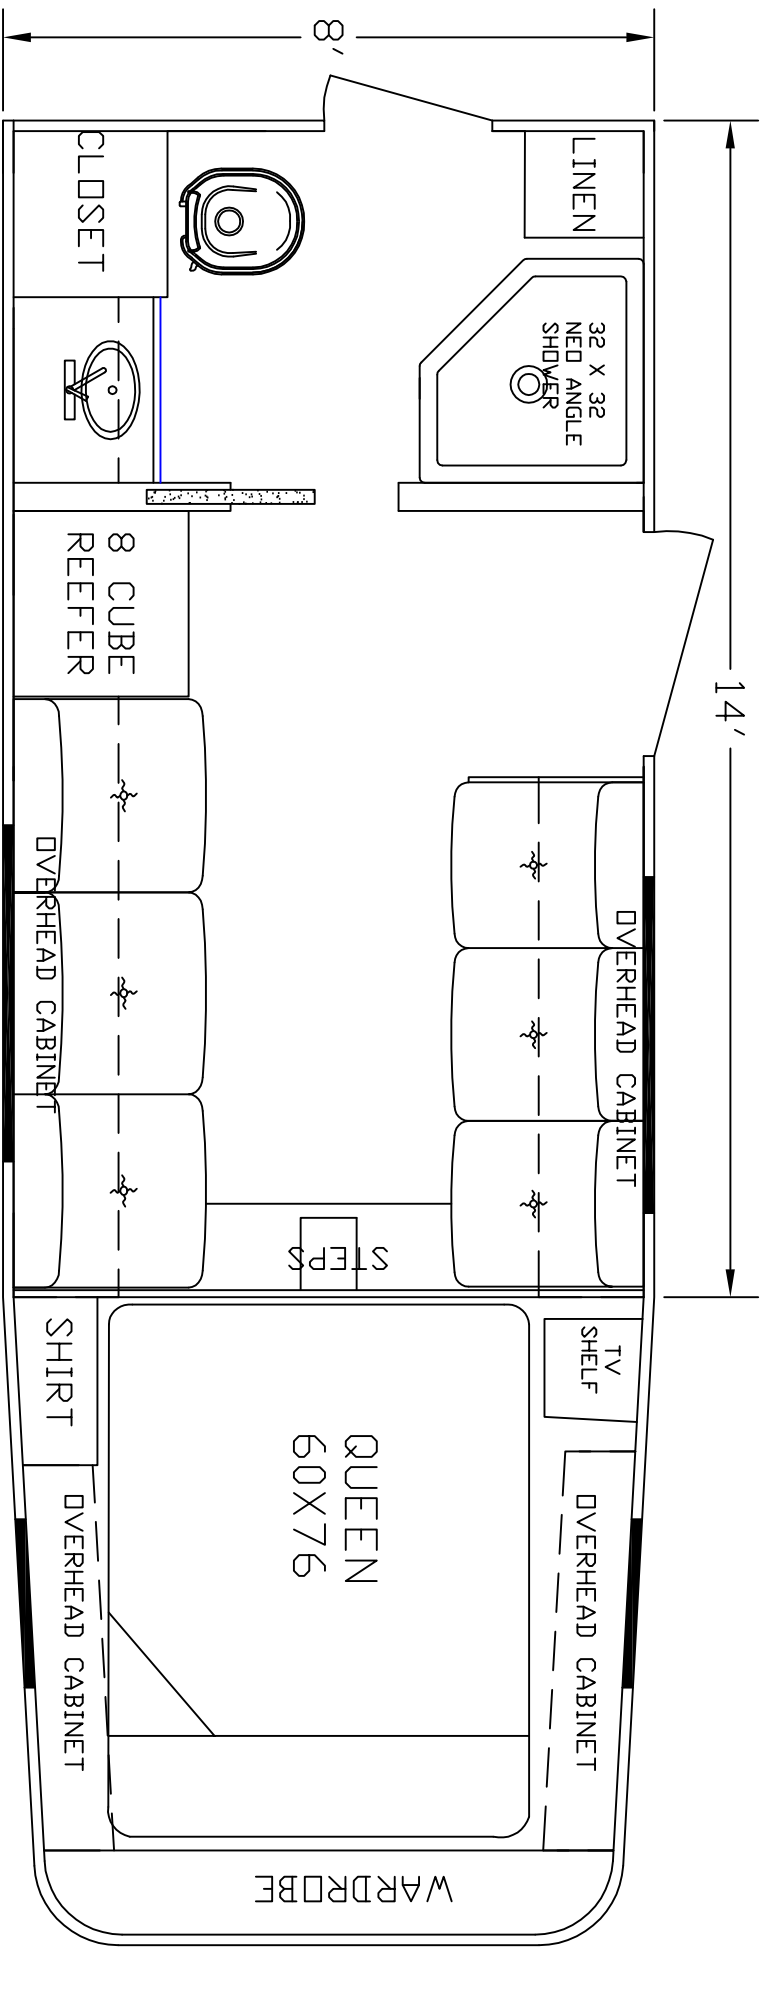

SIERRA INTERIORS
19224 CR 8
BRISTOL, IN. 46507
574-848-1300

DEALER	STOCK DRAWING
CUSTOMER	SIERRA
VIN #	00000
MANUFACTURER	TBA
FILE NAME	14' STOCK DRAWING 7