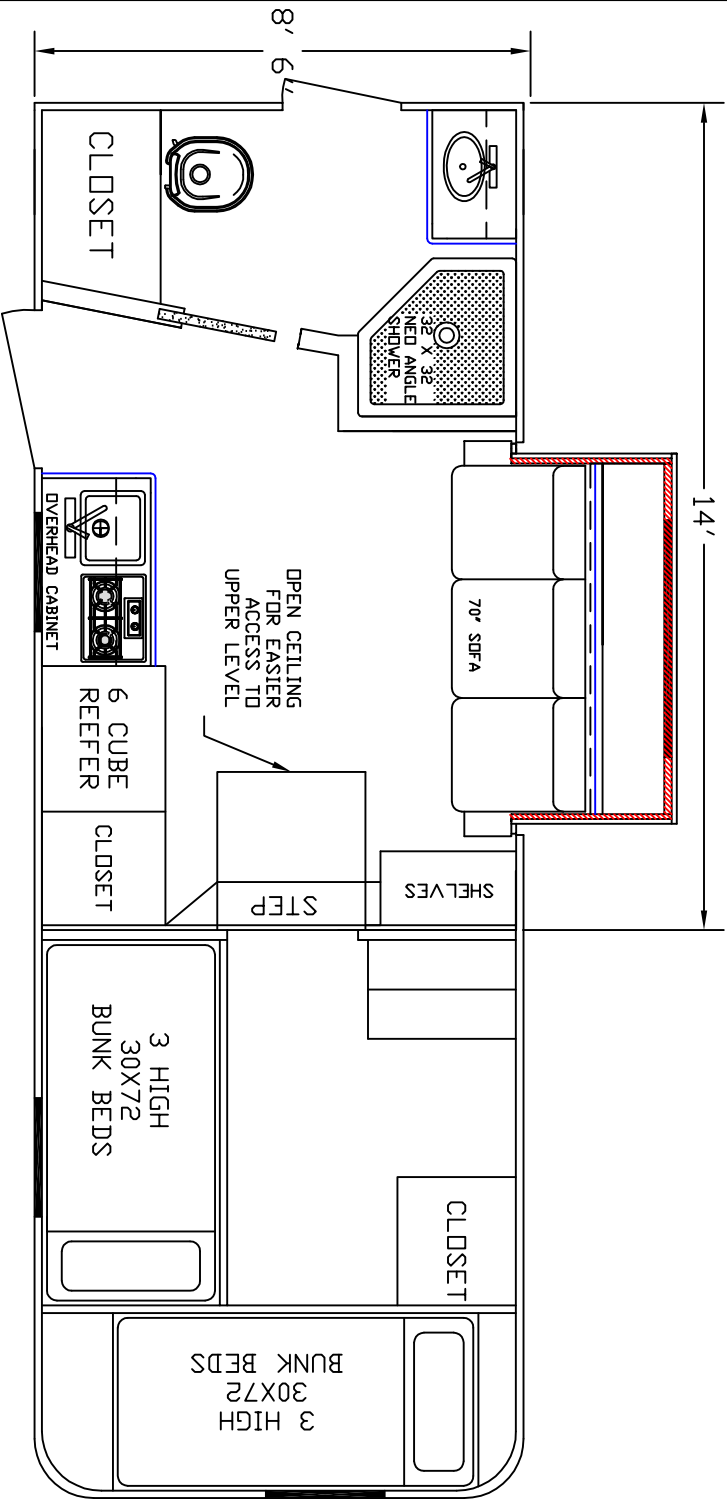

SIERRA INTERIORS 19224 CR 8 BRISTOL, IN. 46507 574-848-1300		DEALER	STOCK DRAWING
SIERRA INTERIORS		CUSTOMER	SIERRA
19224 CR 8		VIN #	00000
BRISTOL, IN. 46507		MANUFACTURER	TBA
574-848-1300		FILE NAME	14' STOCK DRAWING 29

TOP FLOOR

SIERRA INTERIORS
19224 CR 8
BRISTOL, IN, 46507
574-848-1300

DEALER STOCK DRAWING

CUSTOMER SIERRA

VIN # TBA

MANUFACTURER TBA

FILE NAME 14' STOCK DRAWING 27

SIERRA INTERIORS 19224 CR 8 BRISTOL, IN. 46507 574-848-1300	
DEALER	STOCK DRAWING
CUSTOMER	SIERRA
VIN #	00000
MANUFACTURER	TBA
FILE NAME	14' STOCK DRAWING 26