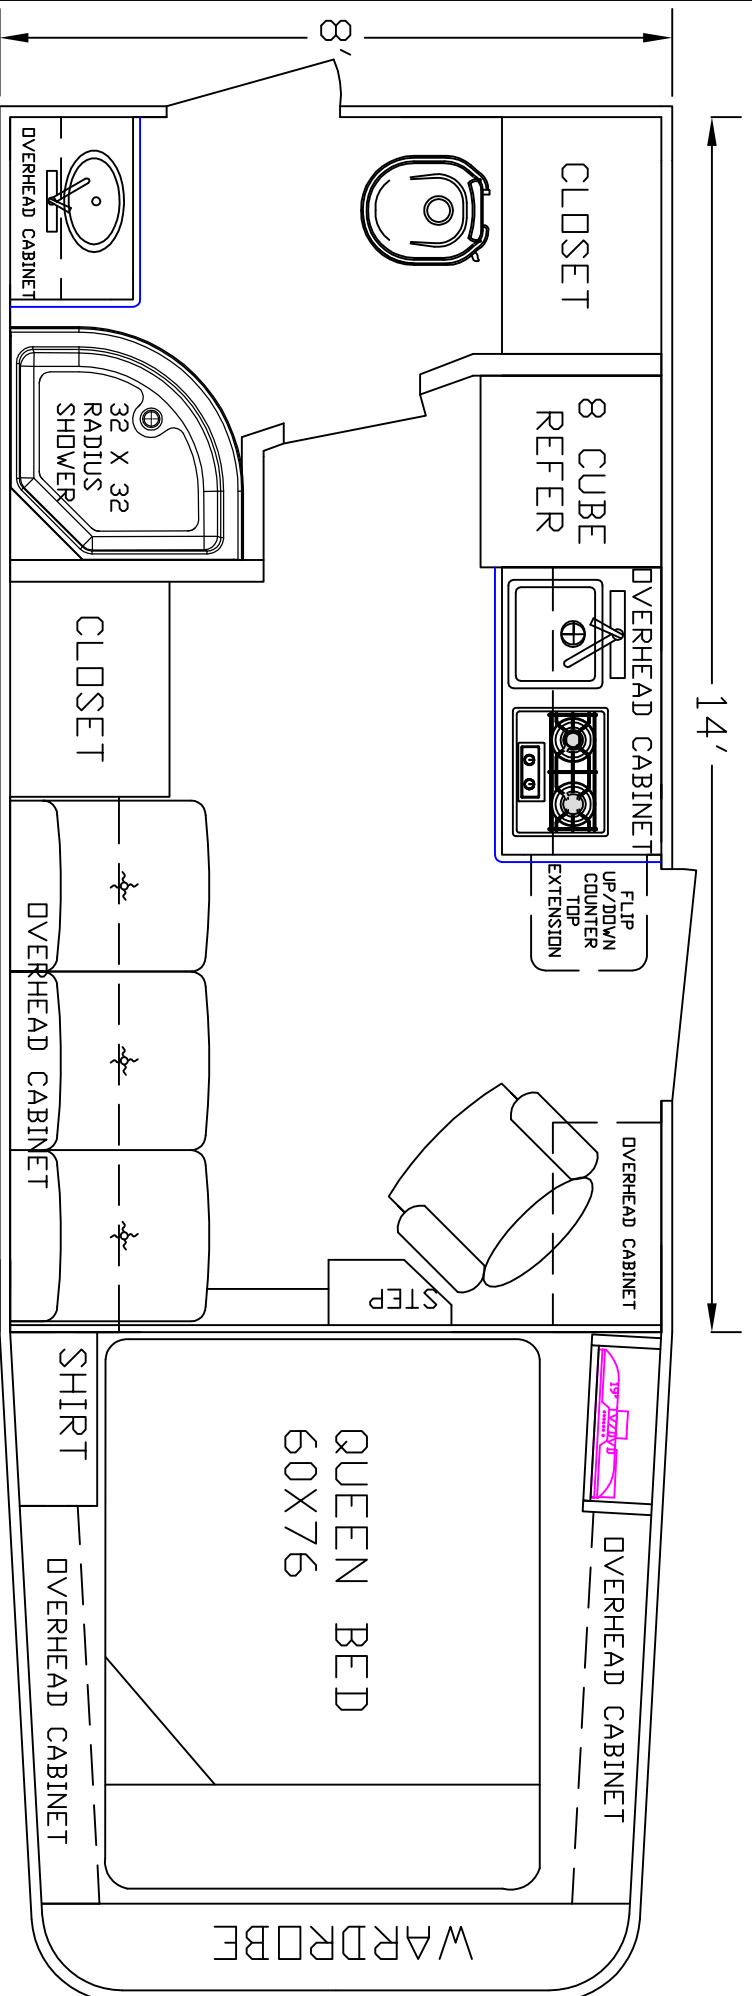

SIERRA INTERIORS 19224 CR 8 BRISTOL, IN. 46507 574-848-1300		DEALER	STOCK DRAWING
SIERRA INTERIORS		CUSTOMER	SIERRA
19224 CR 8		VIN #	00000
BRISTOL, IN. 46507		MANUFACTURER	TBA
574-848-1300		FILE NAME	14' STOCK DRAWING 29

TOP FLOOR

SIERRA INTERIORS
19224 CR 8
BRISTOL, IN, 46507
574-848-1300

DEALER STOCK DRAWING

CUSTOMER SIERRA

VIN # TBA

MANUFACTURER TBA

FILE NAME 14' STOCK DRAWING 27

SIERRA INTERIORS 19224 CR 8 BRISTOL, IN. 46507 574-848-1300	
DEALER	STOCK DRAWING
CUSTOMER	SIERRA
VIN #	00000
MANUFACTURER	TBA
FILE NAME	14' STOCK DRAWING 26

SIERRA INTERIDRS
 19224 CR 8
 BRISTOL, IN. 46507
 574-848-1300

DEALER	SIERRA	STOCK DRAWING
CUSTOMER	SIERRA	
VIN #	TBA	
MANUFACTURER	TBA	
FILE NAME	14' STOCK DRAWING 25	

SIERRA INTERIORS
 19224 CR 8
 BRISTOL, IN.
 46507(574)
 848-1300

DEALER	STOCK DRAWING
CUSTOMER	SIERRA
VIN #	00000
MANUFACTURER	TBA
FILE NAME	14' STOCK DRAWING 22

SIERRA INTERIORS
 19224 CR 8
 BRISTOL, IN.
 46507(574)
 848-1300

DEALER	STOCK DRAWING
CUSTOMER	SIERRA
VIN #	00000
MANUFACTURER	TBA
FILE NAME	14' STOCK DRAWING 18