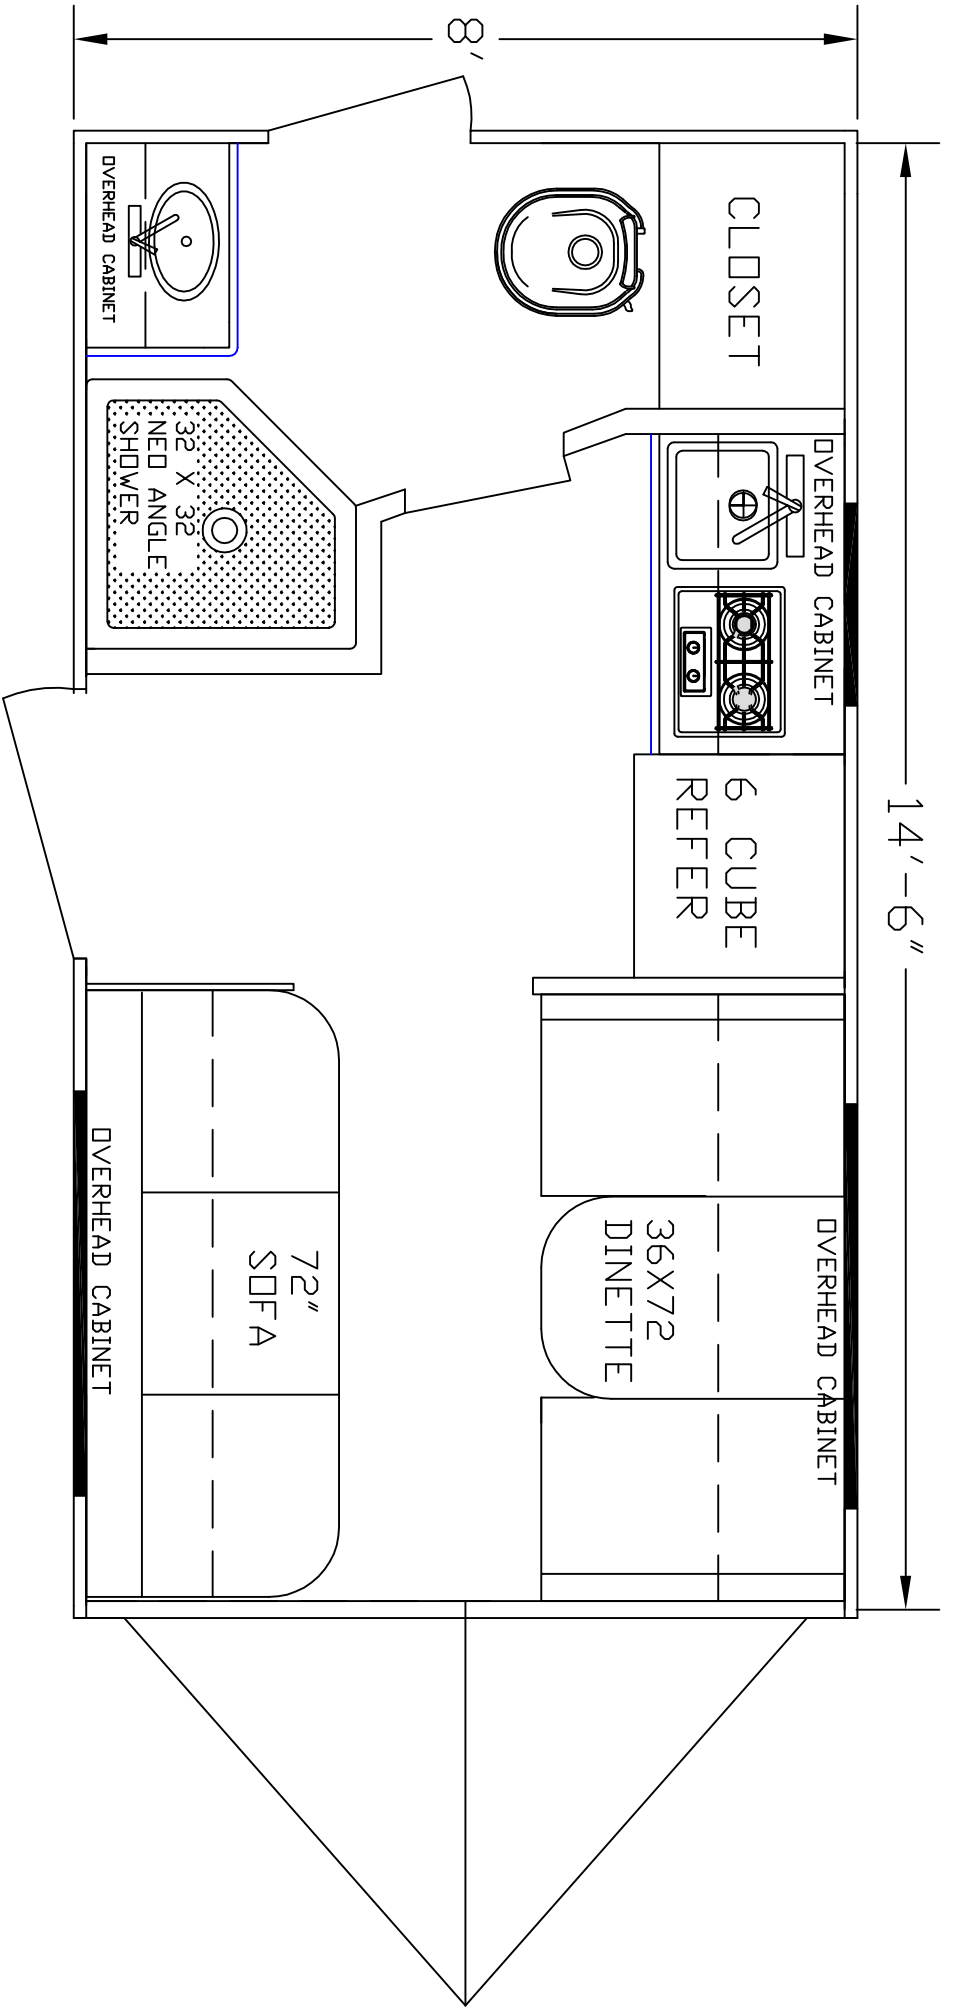

SIERRA INTERIORS 19224 CR 8 BRISTOL, IN, 46507 574-848-1300		DEALER	STOCK DRAWING
		CUSTOMER	SIERRA
		VIN #	00000
		MANUFACTURER	TBA
		FILE NAME	14' STOCK DRAWING 5