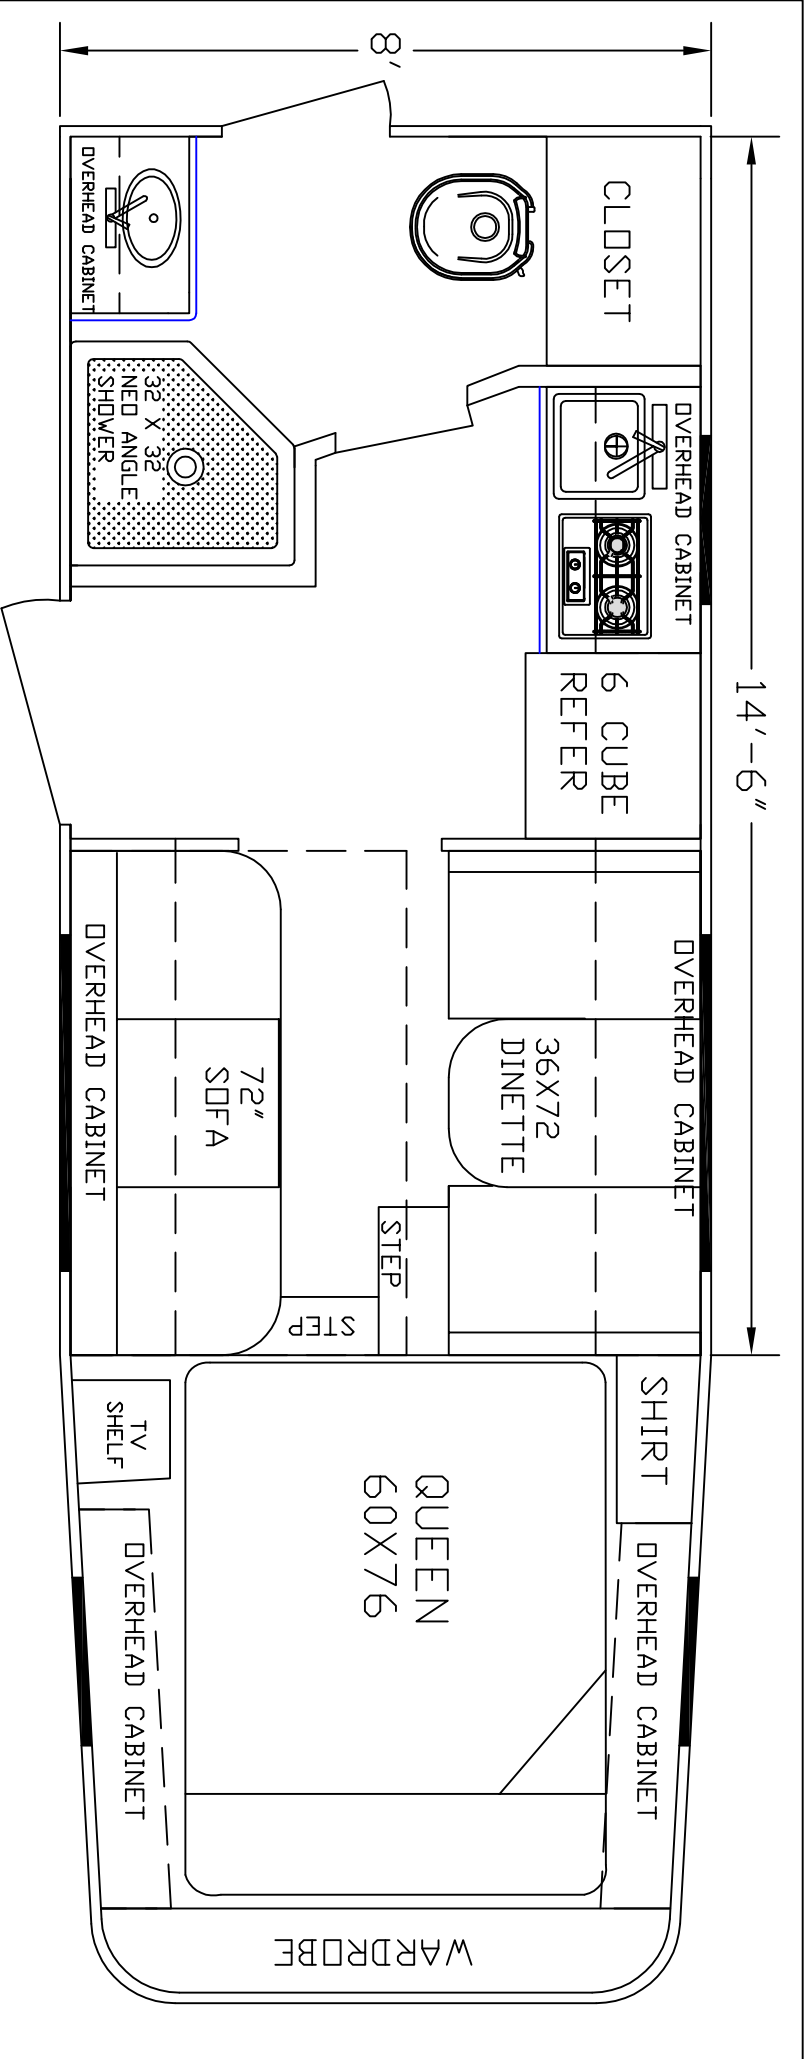

SIERRA INTERIORS
19224 CR 8
BRISTOL, IN. 46507
574-848-1300

DEALER	STOCK DRAWING
CUSTOMER	SIERRA
VIN #	00000
MANUFACTURER	TBA
FILE NAME	14' STOCK DRAWING 9