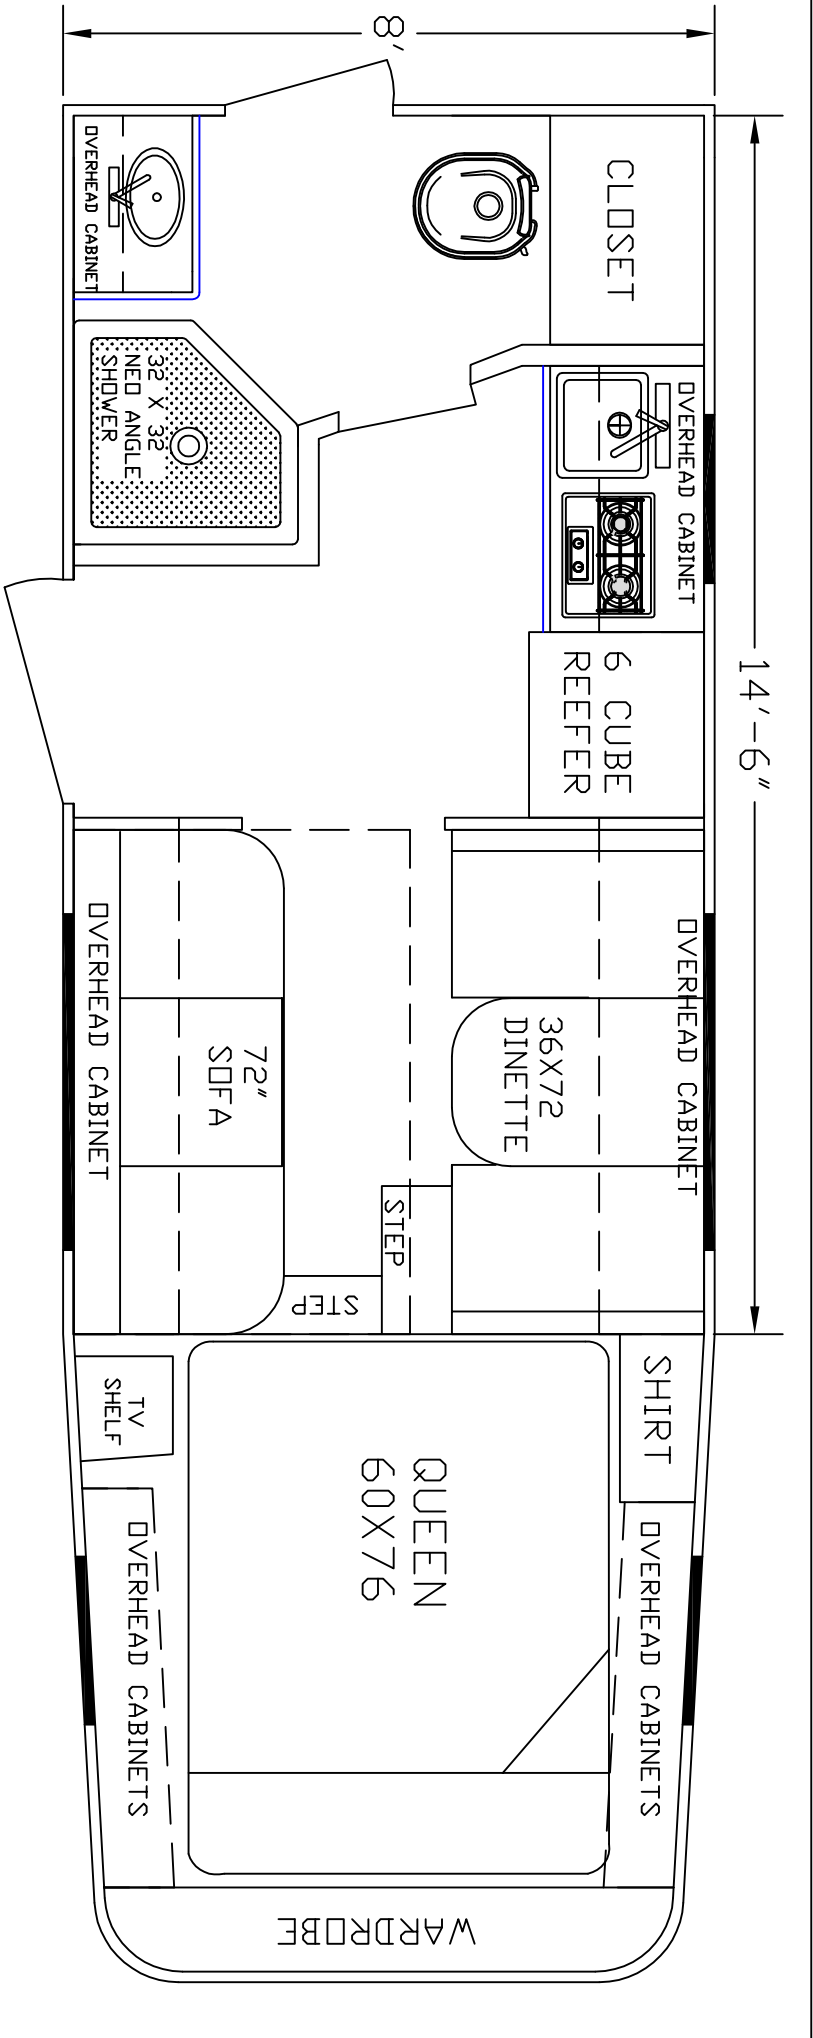

DEALER	STOCK DRAWING
CUSTOMER	SIERRA
VIN #	00000
MANUFACTURER	TBA
FILE NAME	14' STOCK DRAWING 4

SIERRA INTERIORS
19224 CR 8
BRISTOL, IN. 46507
574-848-1300