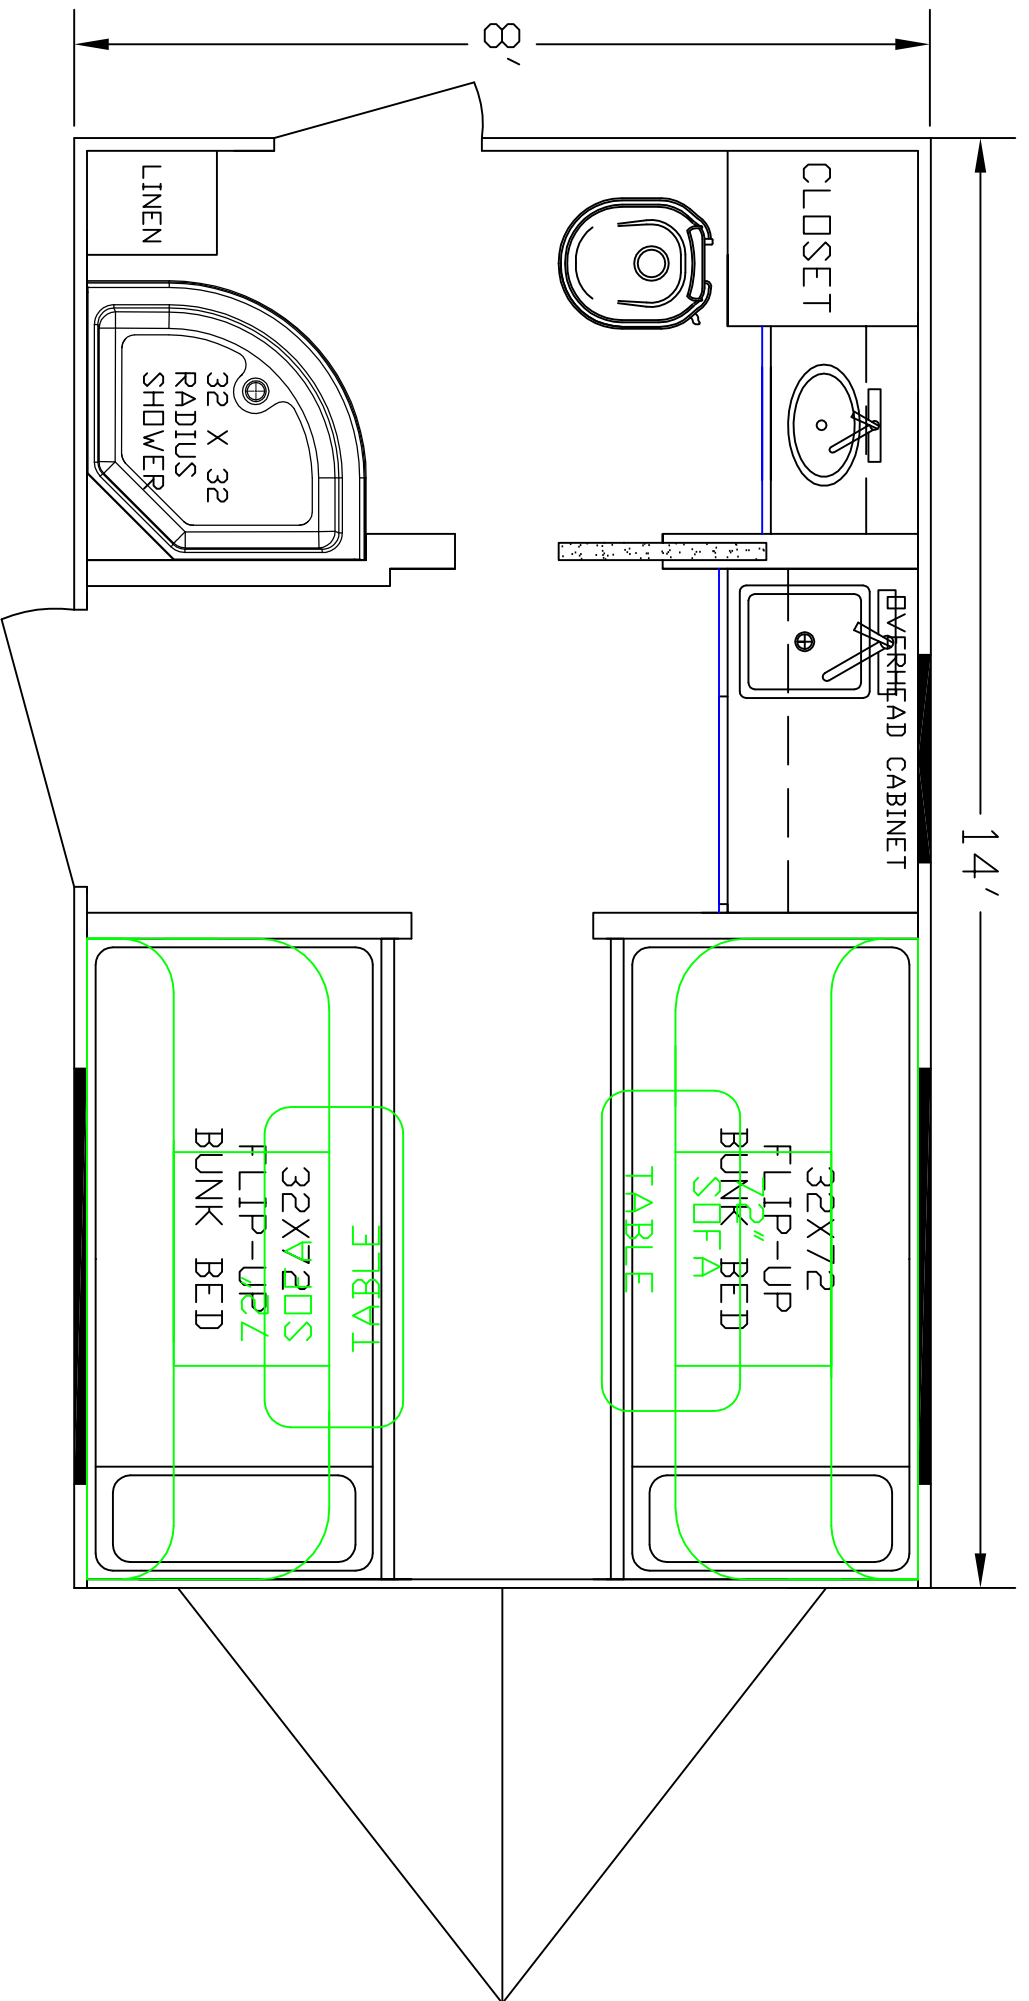

SIERRA INTERIORS 19224 CR 8 BRISTOL, IN. 46507 574-848-1300		DEALER	STOCK DRAWING
SIERRA INTERIORS		CUSTOMER	SIERRA
19224 CR 8		VIN #	00000
BRISTOL, IN. 46507		MANUFACTURER	TBA
574-848-1300		FILE NAME	14' STOCK DRAWING 29

TOP FLOOR

SIERRA INTERIORS
19224 CR 8
BRISTOL, IN, 46507
574-848-1300

DEALER STOCK DRAWING

CUSTOMER SIERRA

VIN # TBA

MANUFACTURER TBA

FILE NAME 14' STOCK DRAWING 27

SIERRA INTERIORS 19224 CR 8 BRISTOL, IN. 46507 574-848-1300	
DEALER	STOCK DRAWING
CUSTOMER	SIERRA
VIN #	00000
MANUFACTURER	TBA
FILE NAME	14' STOCK DRAWING 26

SIERRA INTERIDRS
 19224 CR 8
 BRISTOL, IN. 46507
 574-848-1300

DEALER	SIERRA	STOCK DRAWING
CUSTOMER	SIERRA	
VIN #	TBA	
MANUFACTURER	TBA	
FILE NAME	14' STOCK DRAWING 25	

SIERRA INTERIORS
 19224 CR 8
 BRISTOL, IN.
 46507(574)
 848-1300

DEALER	STOCK DRAWING
CUSTOMER	SIERRA
VIN #	00000
MANUFACTURER	TBA
FILE NAME	14' STOCK DRAWING 22

SIERRA INTERIORS
 19224 CR 8
 BRISTOL, IN.
 46507(574)
 848-1300

DEALER	STOCK DRAWING
CUSTOMER	SIERRA
VIN #	00000
MANUFACTURER	TBA
FILE NAME	14' STOCK DRAWING 18