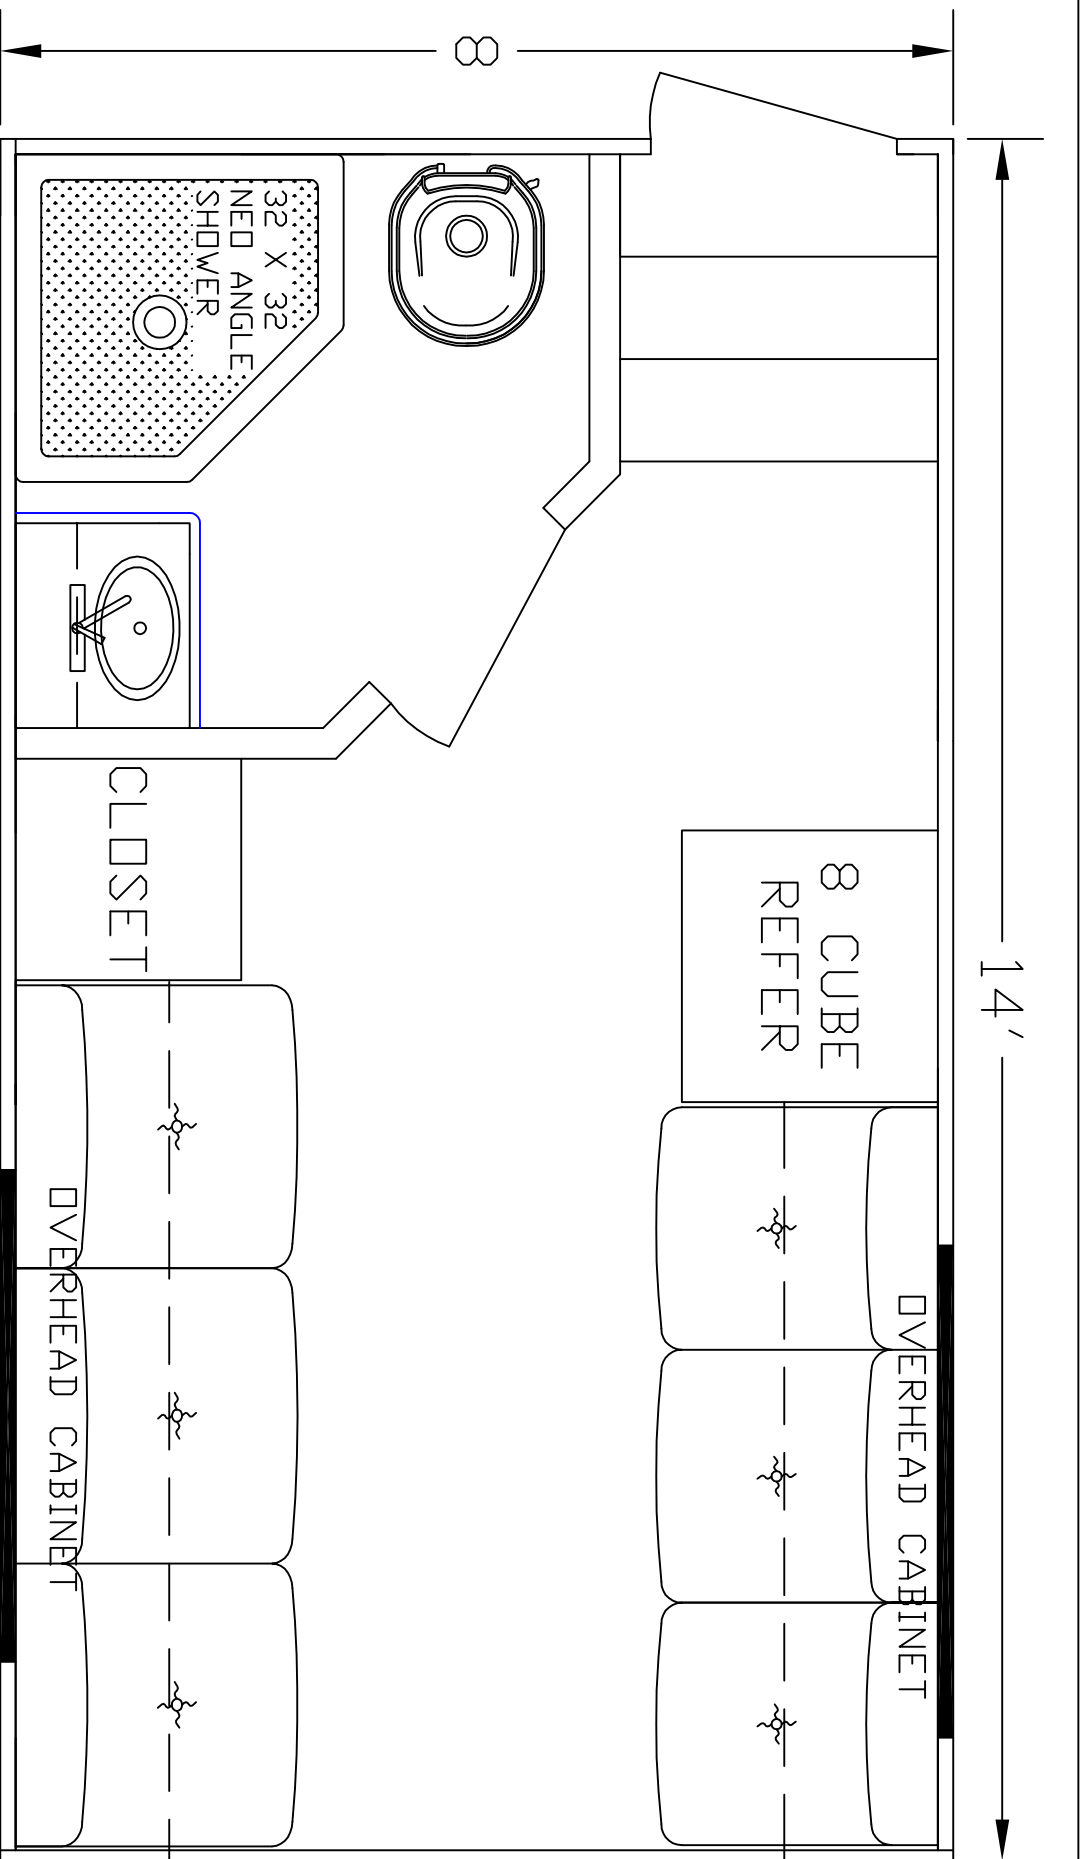

SIERRA INTERIORS
19224 CR 8
BRISTOL, IN.
46507(574)
848-1300

DEALER	STOCK DRAWING
CUSTOMER	SIERRA
VIN #	00000
MANUFACTURER	TBA
FILE NAME	14' STOCK DRAWING 22