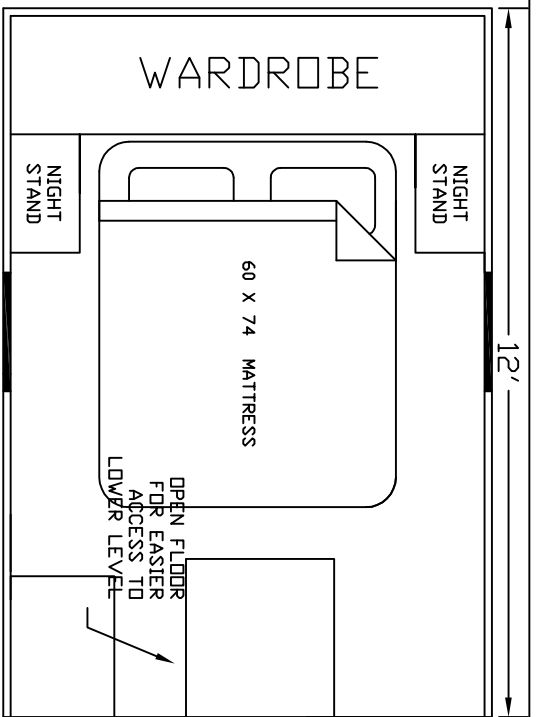

SIERRA INTERIORS 19224 CR 8 BRISTOL, IN. 46507 574-848-1300		DEALER	STOCK DRAWING
SIERRA INTERIORS		CUSTOMER	SIERRA
19224 CR 8		VIN #	00000
BRISTOL, IN. 46507		MANUFACTURER	TBA
574-848-1300		FILE NAME	14' STOCK DRAWING 29