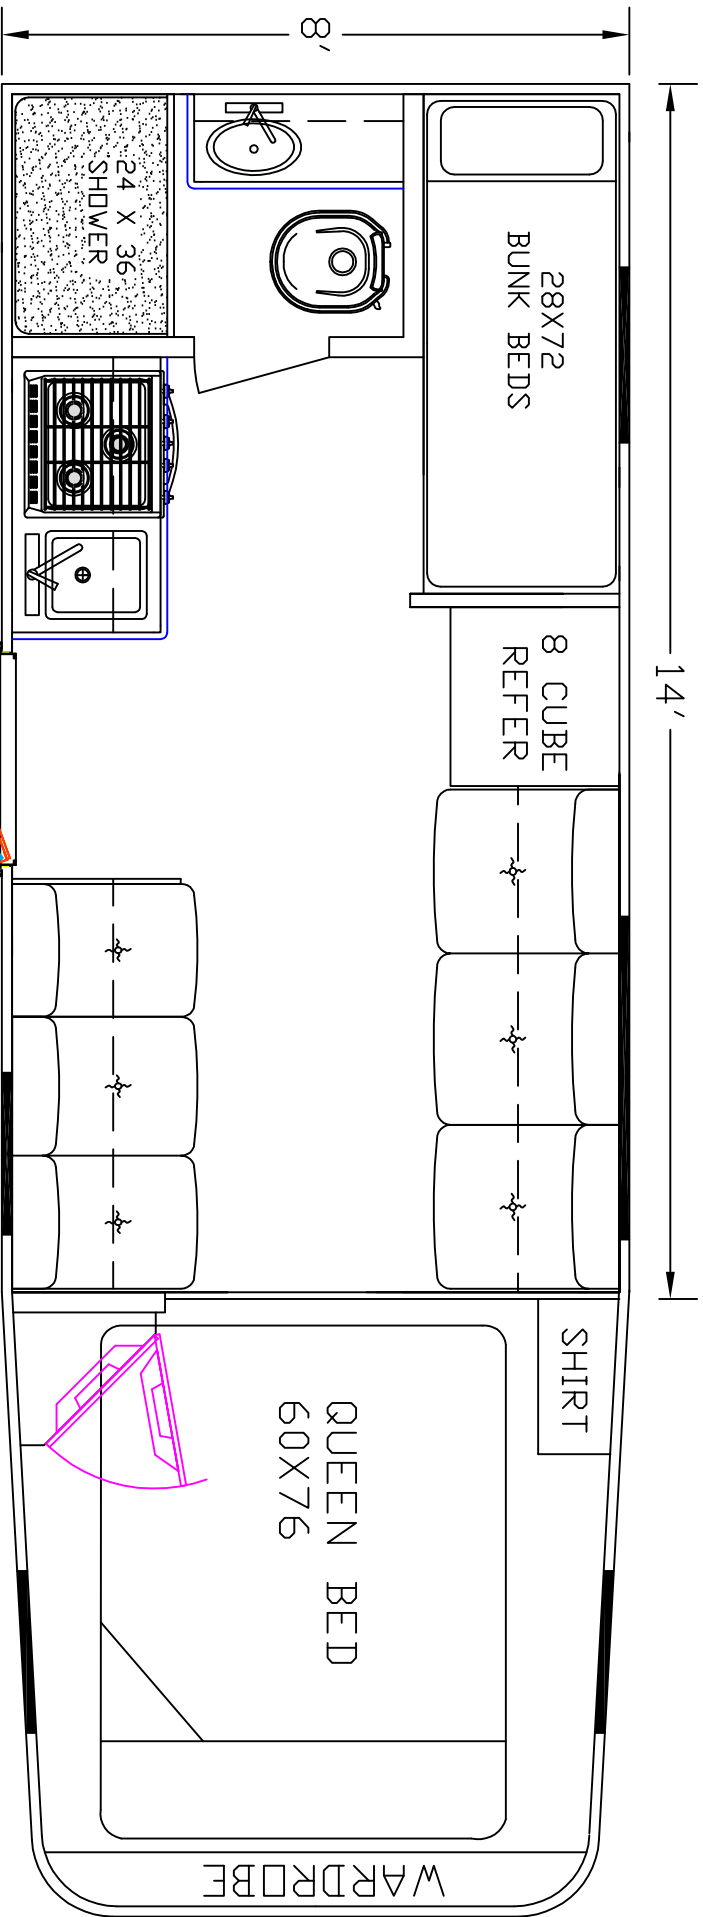

SIERRA INTERIORS 19224 CR 8 BRISTOL, IN. 46507 574-848-1300		DEALER	STOCK DRAWING
SIERRA INTERIORS		CUSTOMER	SIERRA
19224 CR 8		VIN #	00000
BRISTOL, IN. 46507		MANUFACTURER	TBA
574-848-1300		FILE NAME	14' STOCK DRAWING 29

TOP FLOOR

SIERRA INTERIORS
19224 CR 8
BRISTOL, IN, 46507
574-848-1300

DEALER STOCK DRAWING

CUSTOMER SIERRA

VIN # TBA

MANUFACTURER TBA

FILE NAME 14' STOCK DRAWING 27

SIERRA INTERIORS 19224 CR 8 BRISTOL, IN. 46507 574-848-1300	
DEALER	STOCK DRAWING
CUSTOMER	SIERRA
VIN #	00000
MANUFACTURER	TBA
FILE NAME	14' STOCK DRAWING 26

SIERRA INTERIDRS
 19224 CR 8
 BRISTOL, IN. 46507
 574-848-1300

DEALER	SIERRA	STOCK DRAWING
CUSTOMER	SIERRA	
VIN #	TBA	
MANUFACTURER	TBA	
FILE NAME	14' STOCK DRAWING 25	

SIERRA INTERIORS
 19224 CR 8
 BRISTOL, IN.
 46507(574)
 848-1300

DEALER	STOCK DRAWING
CUSTOMER	SIERRA
VIN #	00000
MANUFACTURER	TBA
FILE NAME	14' STOCK DRAWING 22

SIERRA INTERIORS
 19224 CR 8
 BRISTOL, IN.
 46507(574)
 848-1300

DEALER	STOCK DRAWING
CUSTOMER	SIERRA
VIN #	00000
MANUFACTURER	TBA
FILE NAME	14' STOCK DRAWING 18