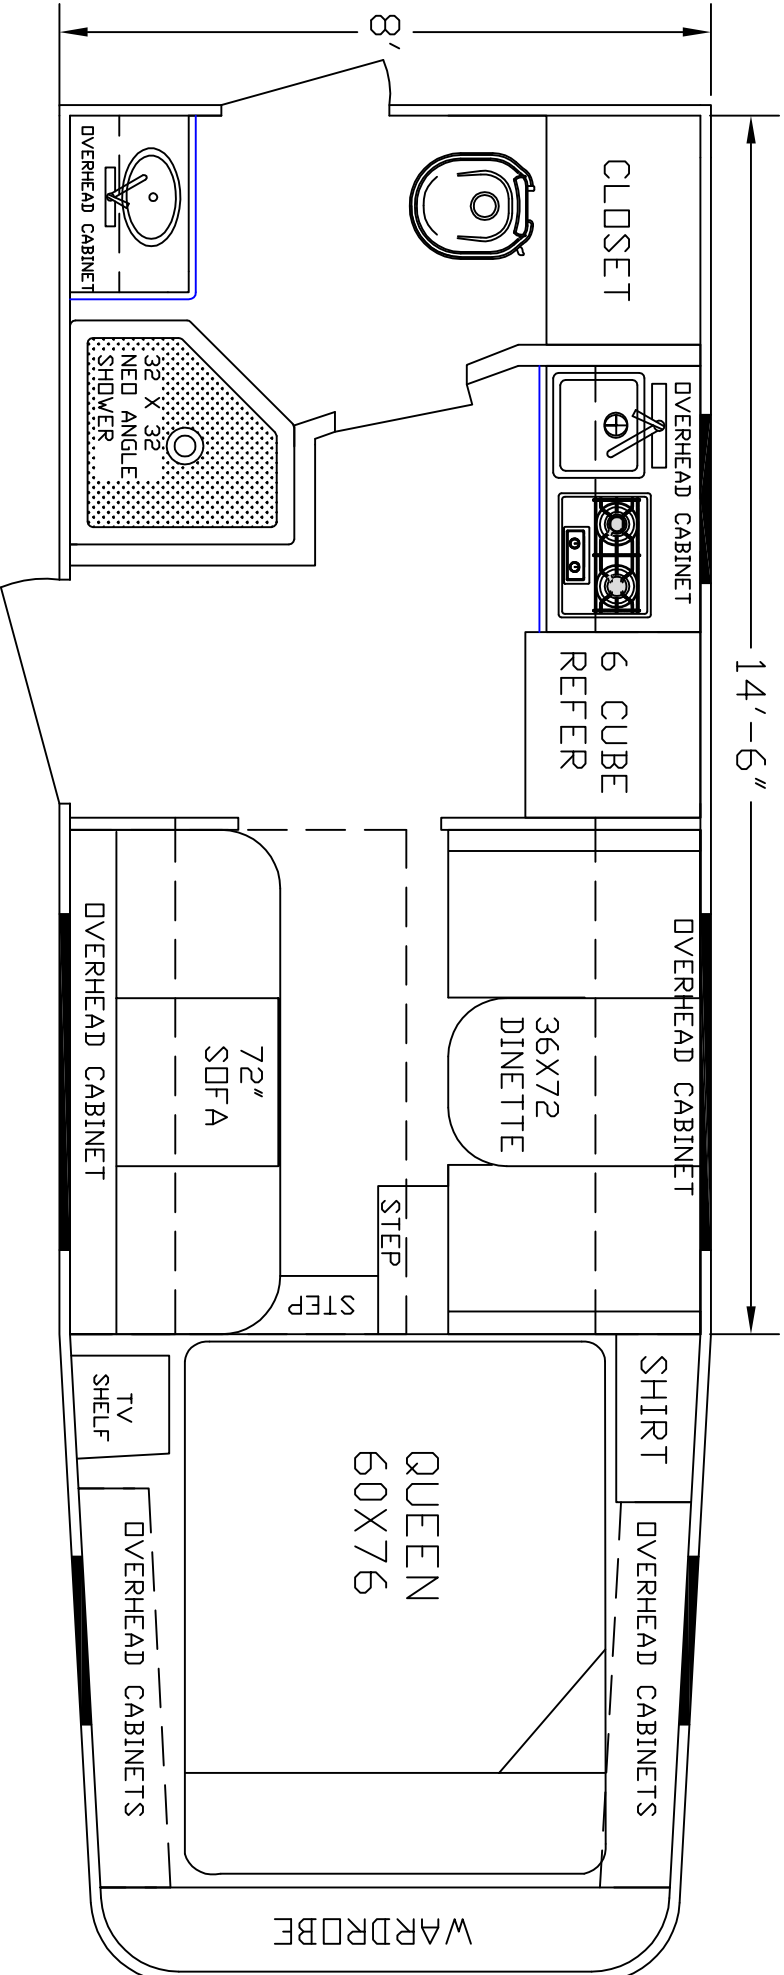

SIERRA INTERIORS
19224 CR 8
BRISTOL, IN. 46507
574-848-1300

DEALER	STOCK DRAWING
CUSTOMER	SIERRA
VIN #	00000
MANUFACTURER	TBA
FILE NAME	14' STOCK DRAWING 3