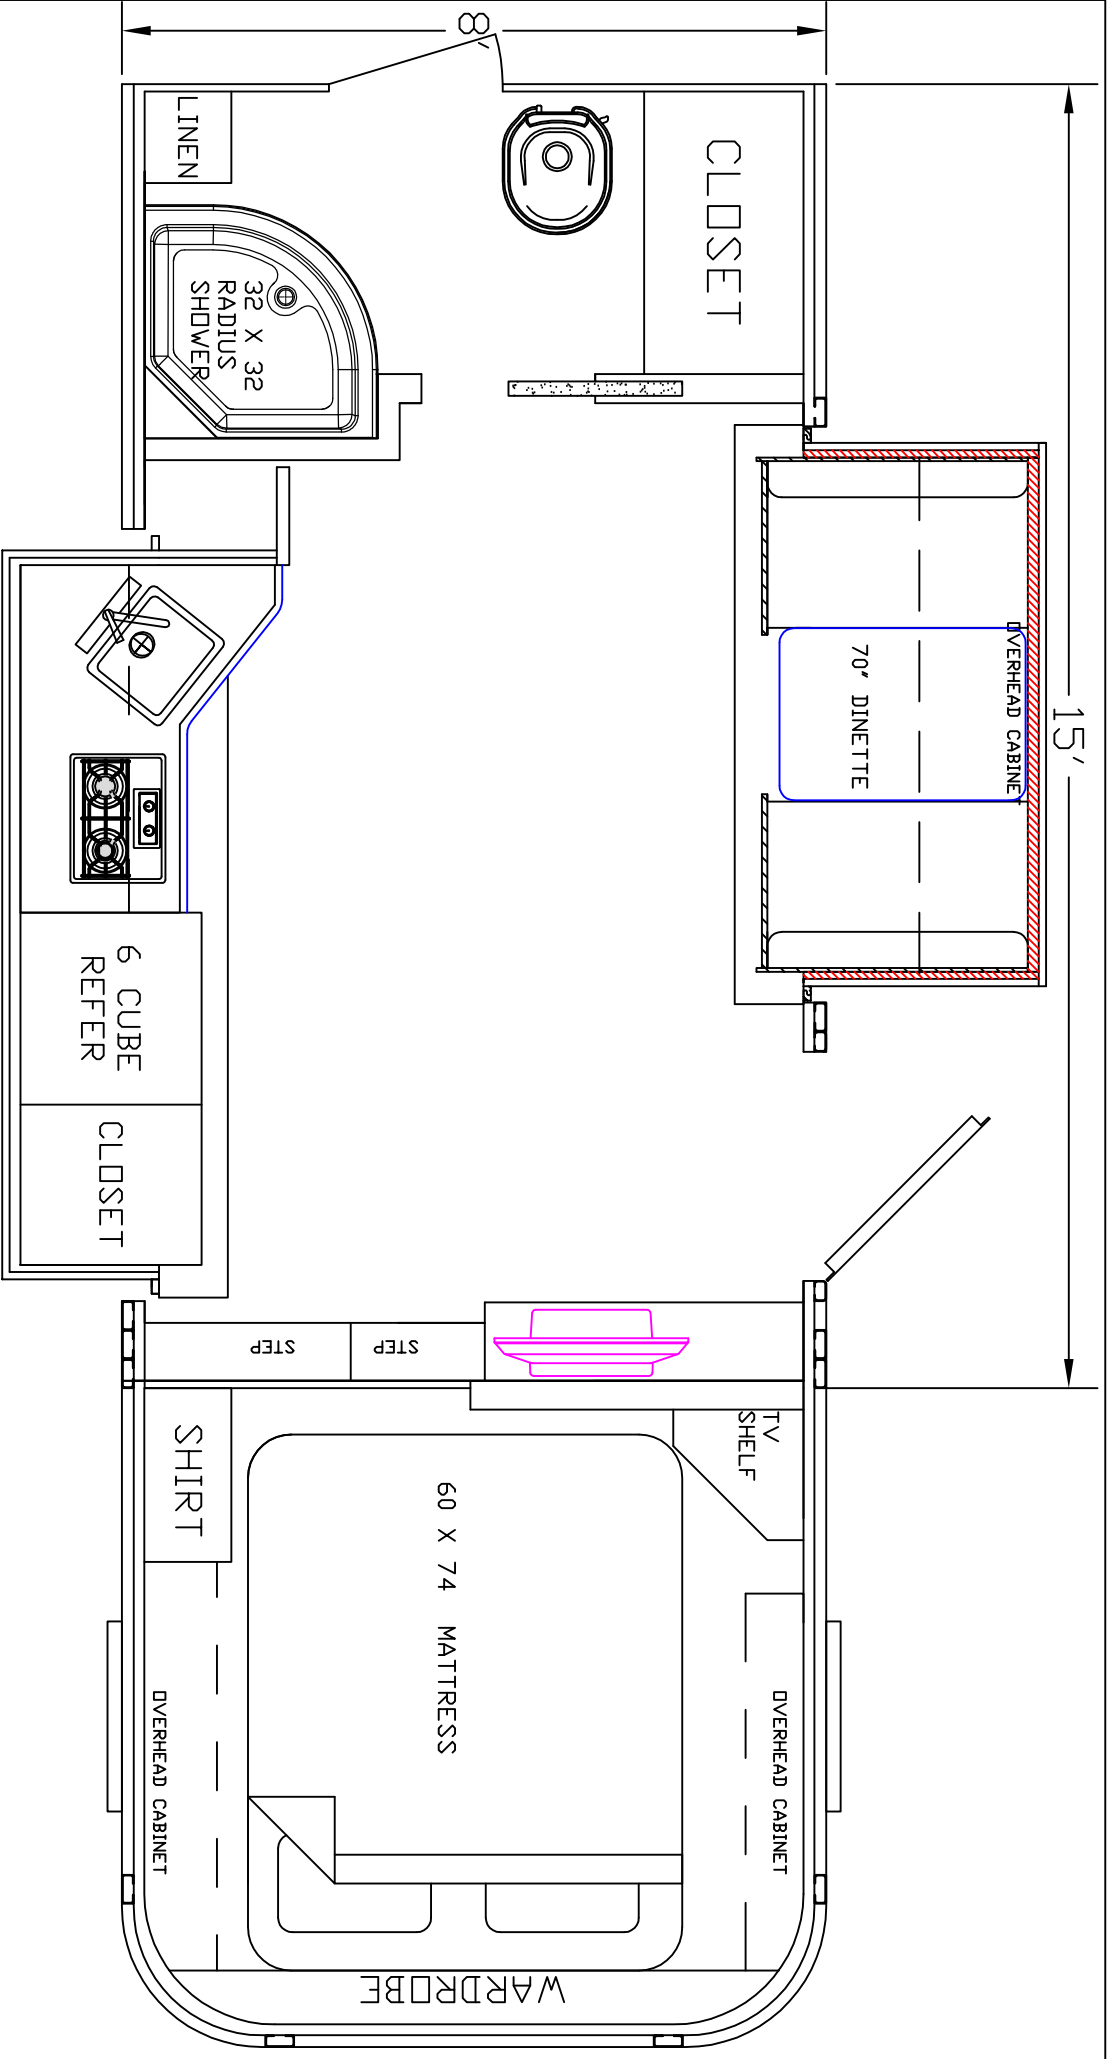

SIERRA INTERIDRS
 19224 CR 8
 BRISTDL, IN. 46507
 574-848-1300

DEALER	STOCK DRAWING
CUSTOMER	SIERRA
VIN #	00000
MANUFACTURER	TBA
FILE NAME	15' STOCK DRAWING 9

SIERRA INTERIORS 19224 CR 8 BRISTOL, IN. 46507 574-848-1300	
DEALER	STOCK DRAWING
CUSTOMER	SIERRA
VIN #	00000
MANUFACTURER	TBA
FILE NAME	15' STOCK DRAWING 8

SIERRA INTERIORS
 19224 CR 8
 BRISTOL, IN, 46507
 574-848-1300

DEALER	STOCK DRAWING
CUSTOMER	SIERRA
VIN #	TBA
MANUFACTURER	TBA
FILE NAME	15' STOCK DRAWING 6

SIERRA INTERIORS
 19224 CR 8
 BRISTOL, IN. 46507
 574-848-1300

DEALER	STOCK DRAWING
CUSTOMER	SIERRA
VIN #	00000
MANUFACTURER	TBA
FILE NAME	15' STOCK DRAWING 1

SIERRA INTERIORS 19224 CR 8 BRISTOL, IN. 46507 574-848-1300	
DEALER	STOCK DRAWING
CUSTOMER	SIERRA
VIN #	00000
MANUFACTURER	TBA
FILE NAME	15' STOCK DRAWING 14