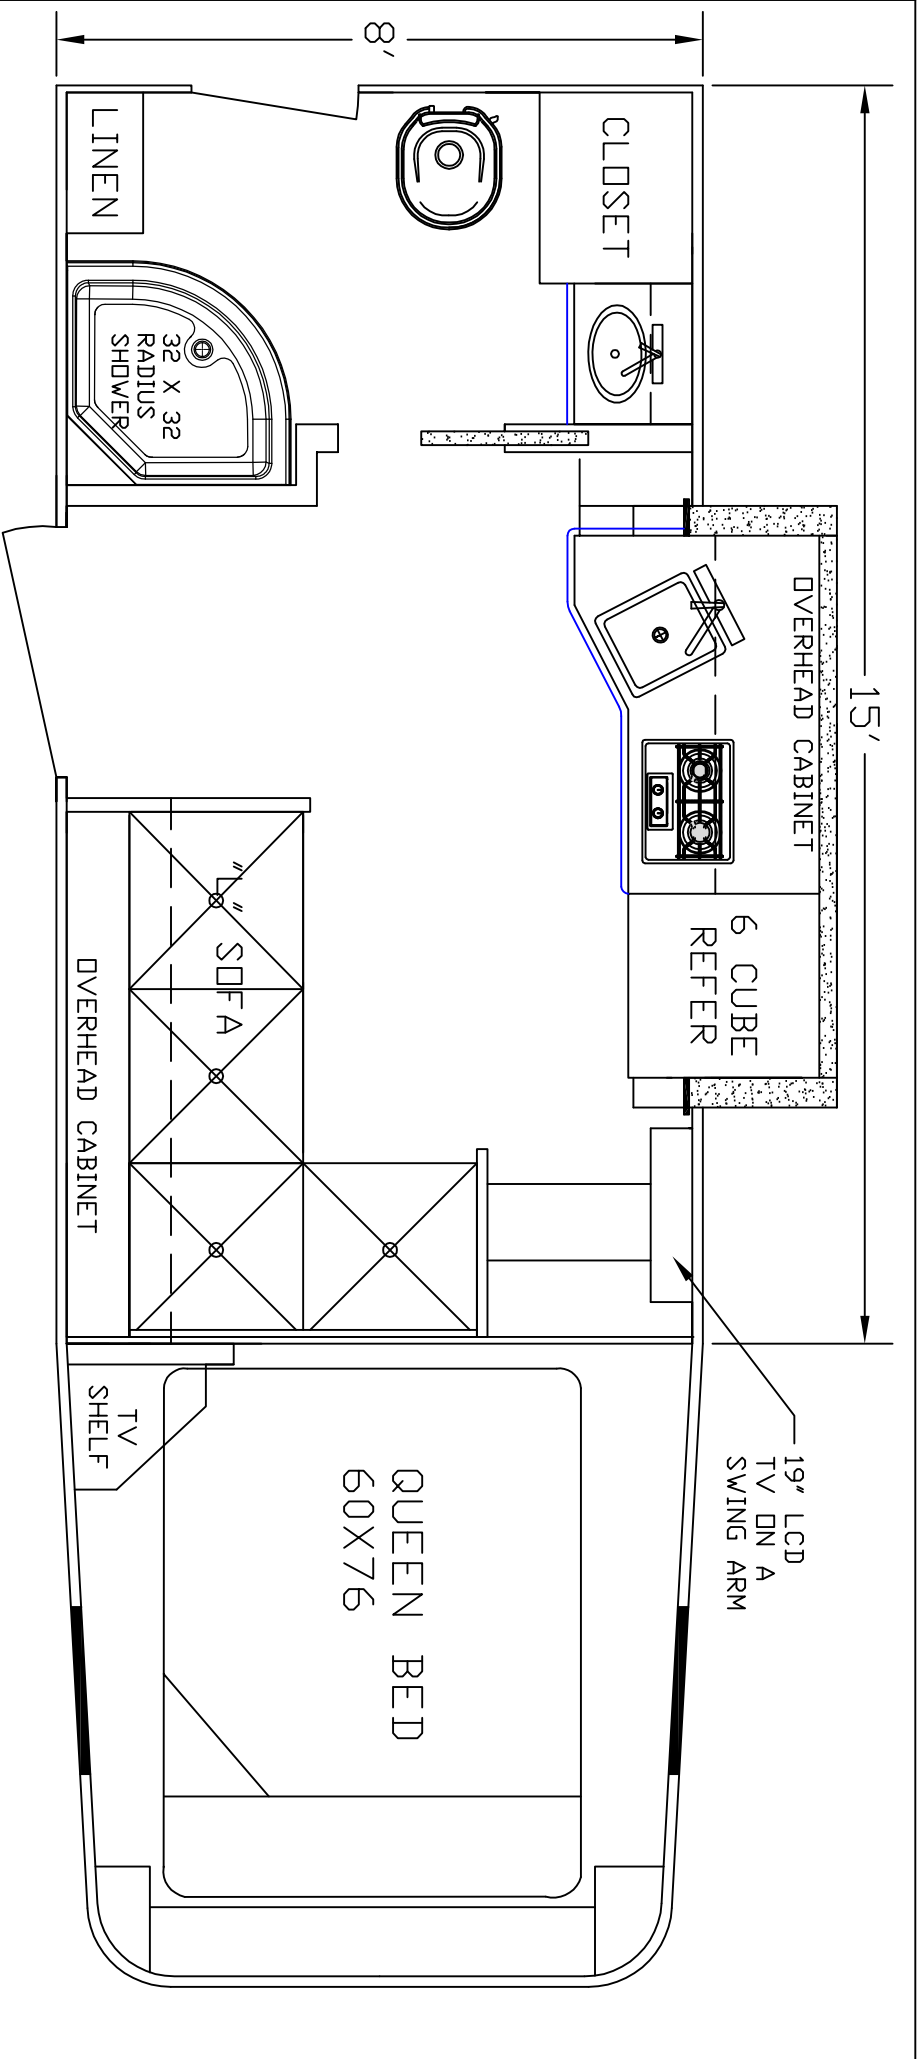

SIERRA INTERIDRS
 19224 CR 8
 BRISTDL, IN. 46507
 574-848-1300

DEALER	STOCK DRAWING
CUSTOMER	SIERRA
VIN #	00000
MANUFACTURER	TBA
FILE NAME	15' STOCK DRAWING 9

SIERRA INTERIORS 19224 CR 8 BRISTOL, IN. 46507 574-848-1300	
DEALER	STOCK DRAWING
CUSTOMER	SIERRA
VIN #	00000
MANUFACTURER	TBA
FILE NAME	15' STOCK DRAWING 8

SIERRA INTERIORS
 19224 CR 8
 BRISTOL, IN, 46507
 574-848-1300

DEALER	STOCK DRAWING
CUSTOMER	SIERRA
VIN #	TBA
MANUFACTURER	TBA
FILE NAME	15' STOCK DRAWING 6

SIERRA INTERIORS
 19224 CR 8
 BRISTOL, IN. 46507
 574-848-1300

DEALER	STOCK DRAWING
CUSTOMER	SIERRA
VIN #	00000
MANUFACTURER	TBA
FILE NAME	15' STOCK DRAWING 1

SIERRA INTERIORS 19224 CR 8 BRISTOL, IN. 46507 574-848-1300	
DEALER	STOCK DRAWING
CUSTOMER	SIERRA
VIN #	00000
MANUFACTURER	TBA
FILE NAME	15' STOCK DRAWING 14