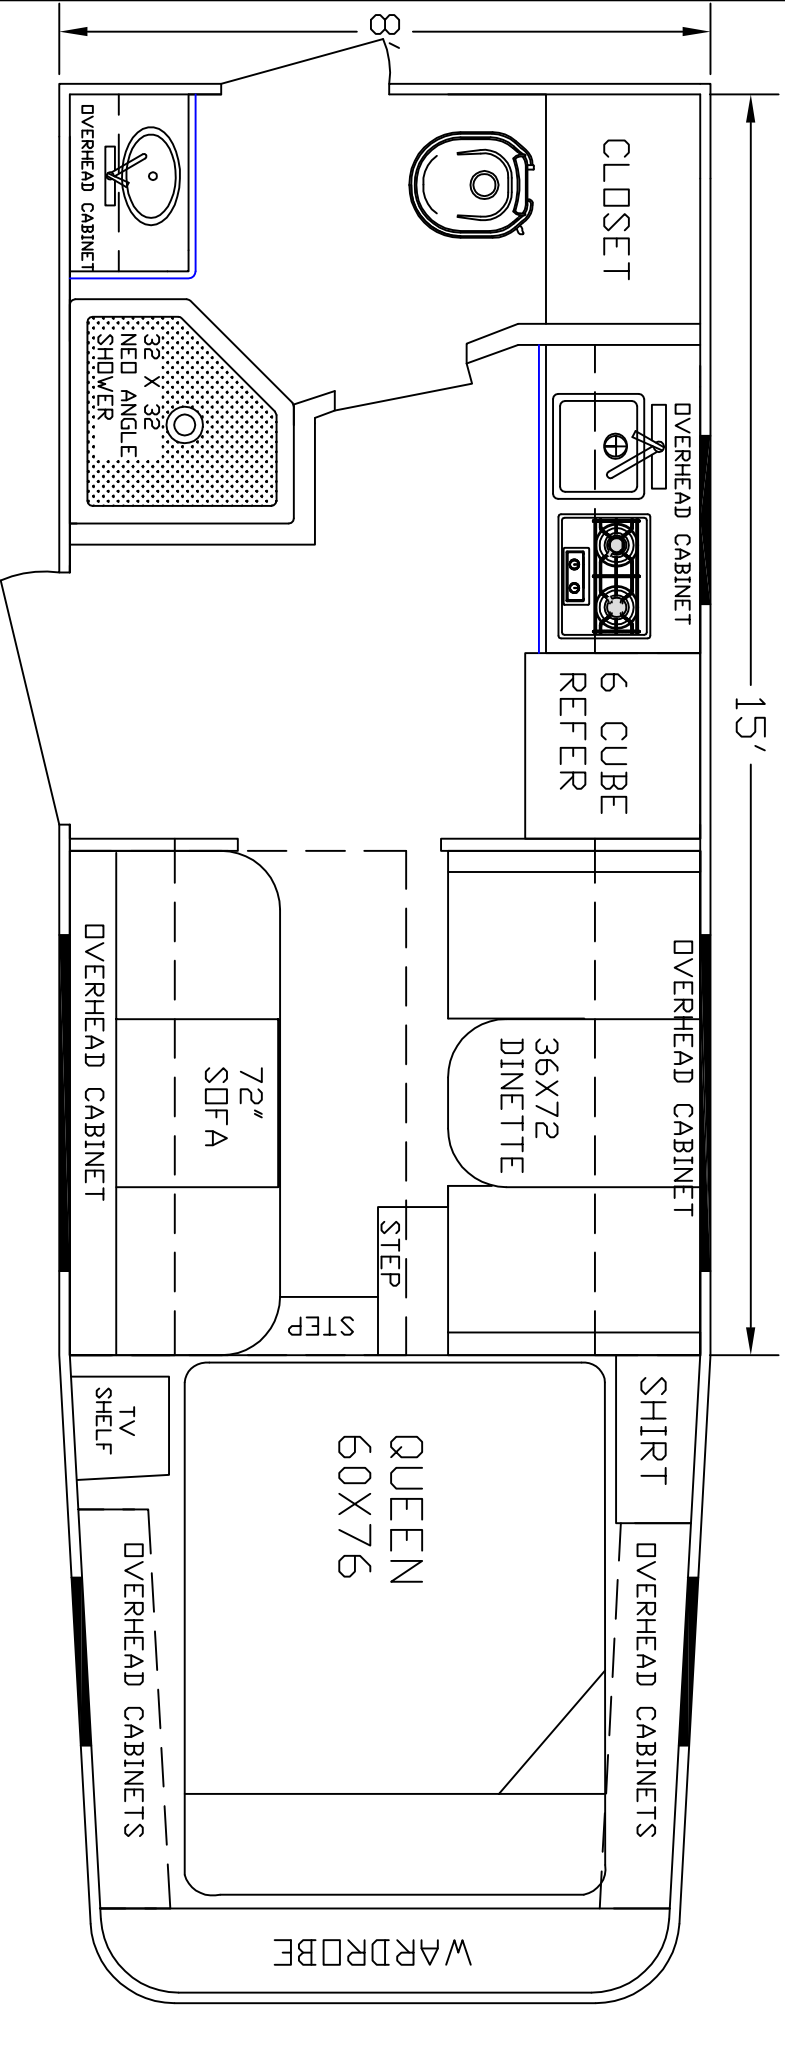

SIERRA INTERIDRS
 19224 CR 8
 BRISTDL, IN. 46507
 574-848-1300

DEALER	STOCK DRAWING
CUSTOMER	SIERRA
VIN #	00000
MANUFACTURER	TBA
FILE NAME	15' STOCK DRAWING 9

SIERRA INTERIORS 19224 CR 8 BRISTOL, IN. 46507 574-848-1300	
DEALER	STOCK DRAWING
CUSTOMER	SIERRA
VIN #	00000
MANUFACTURER	TBA
FILE NAME	15' STOCK DRAWING 8

SIERRA INTERIORS
 19224 CR 8
 BRISTOL, IN, 46507
 574-848-1300

DEALER	STOCK DRAWING
CUSTOMER	SIERRA
VIN #	TBA
MANUFACTURER	TBA
FILE NAME	15' STOCK DRAWING 6

SIERRA INTERIORS
 19224 CR 8
 BRISTOL, IN. 46507
 574-848-1300

DEALER	STOCK DRAWING
CUSTOMER	SIERRA
VIN #	00000
MANUFACTURER	TBA
FILE NAME	15' STOCK DRAWING 1

SIERRA INTERIORS 19224 CR 8 BRISTOL, IN. 46507 574-848-1300	
DEALER	STOCK DRAWING
CUSTOMER	SIERRA
VIN #	00000
MANUFACTURER	TBA
FILE NAME	15' STOCK DRAWING 14