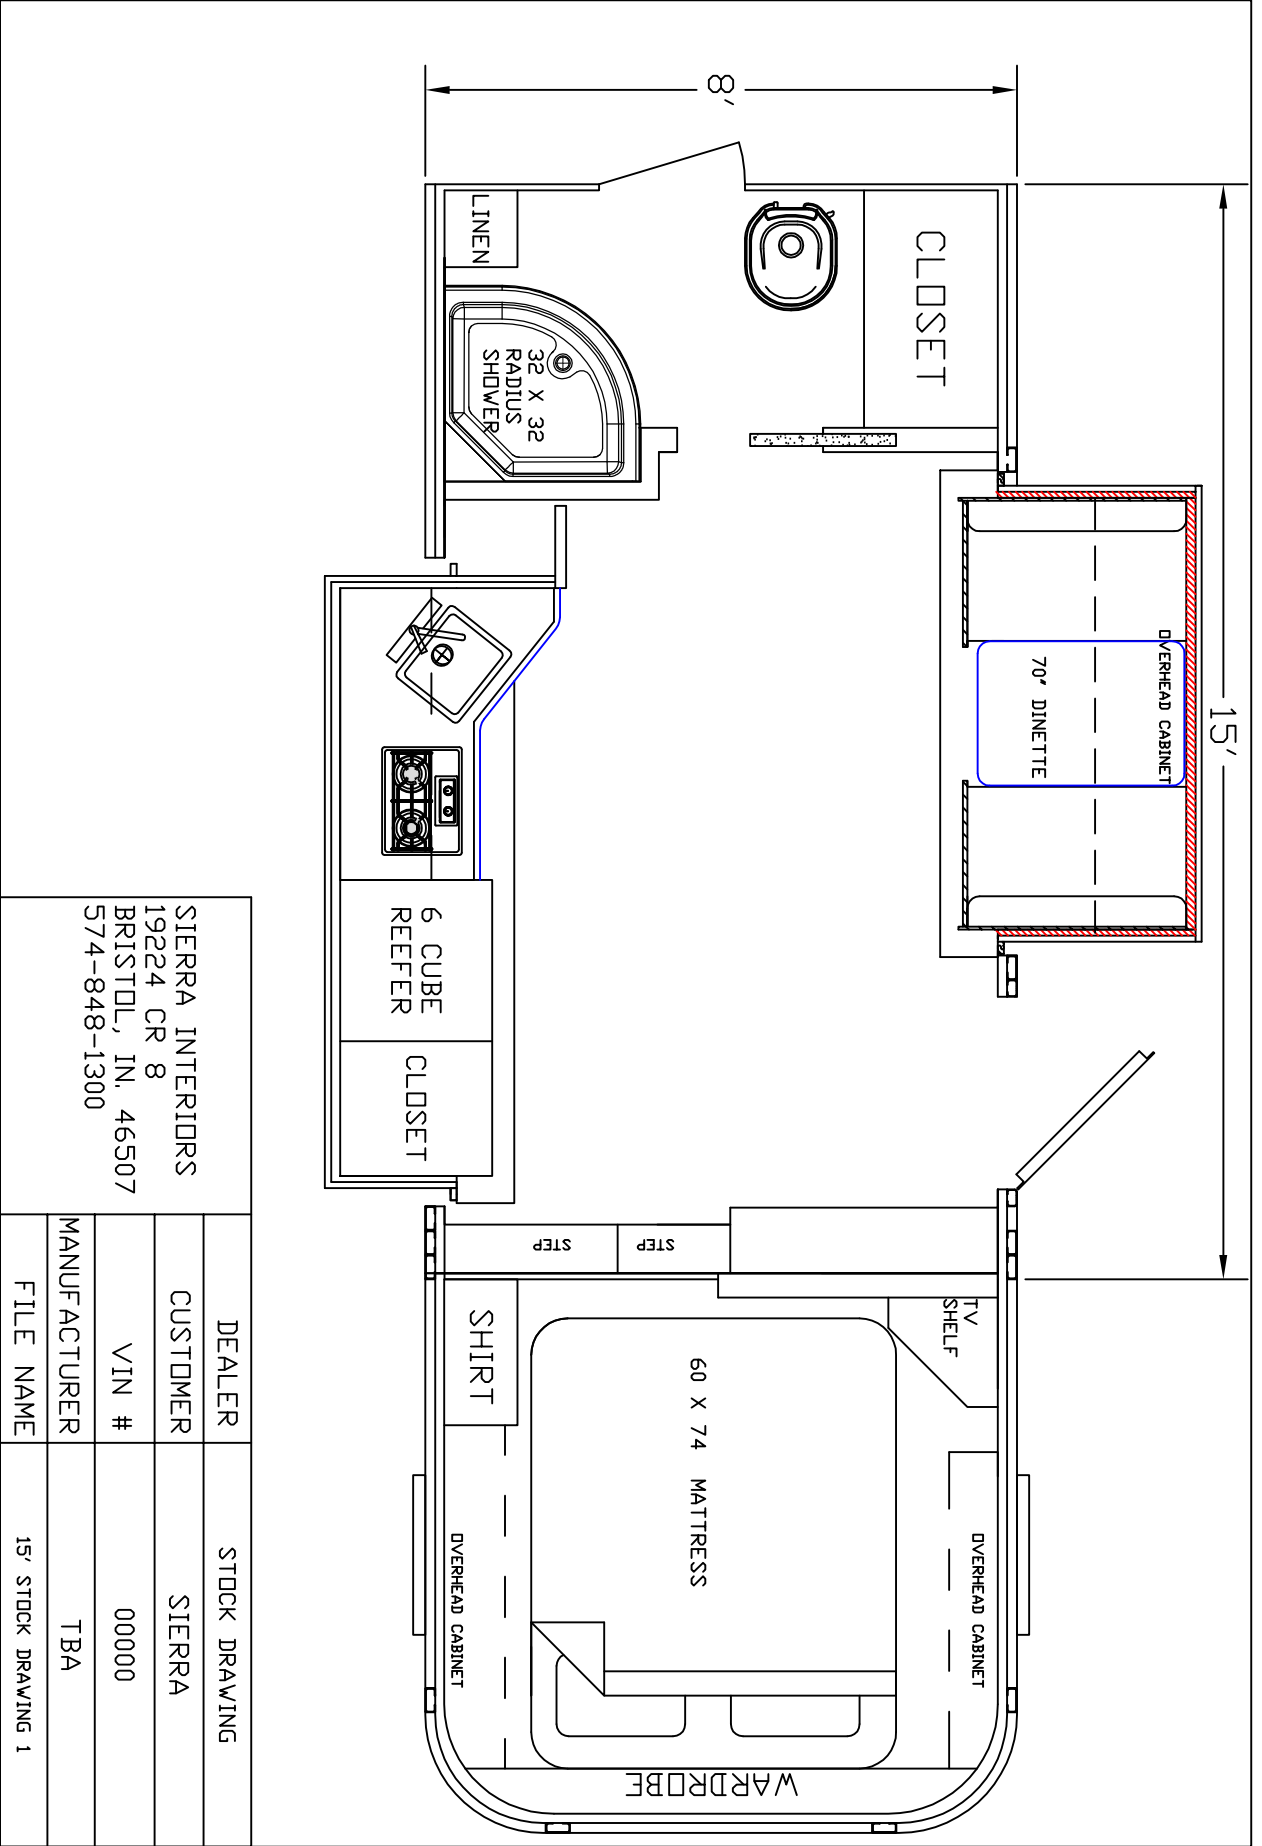

SIERRA INTERIDRS
 19224 CR 8
 BRISTDL, IN. 46507
 574-848-1300

DEALER	STOCK DRAWING
CUSTOMER	SIERRA
VIN #	00000
MANUFACTURER	TBA
FILE NAME	15' STOCK DRAWING 9

SIERRA INTERIORS 19224 CR 8 BRISTOL, IN. 46507 574-848-1300	
DEALER	STOCK DRAWING
CUSTOMER	SIERRA
VIN #	00000
MANUFACTURER	TBA
FILE NAME	15' STOCK DRAWING 8

SIERRA INTERIORS
 19224 CR 8
 BRISTOL, IN, 46507
 574-848-1300

DEALER	STOCK DRAWING
CUSTOMER	SIERRA
VIN #	TBA
MANUFACTURER	TBA
FILE NAME	15' STOCK DRAWING 6

SIERRA INTERIORS
 19224 CR 8
 BRISTOL, IN. 46507
 574-848-1300

DEALER	STOCK DRAWING
CUSTOMER	SIERRA
VIN #	00000
MANUFACTURER	TBA
FILE NAME	15' STOCK DRAWING 1

SIERRA INTERIORS 19224 CR 8 BRISTOL, IN. 46507 574-848-1300	
DEALER	STOCK DRAWING
CUSTOMER	SIERRA
VIN #	00000
MANUFACTURER	TBA
FILE NAME	15' STOCK DRAWING 14