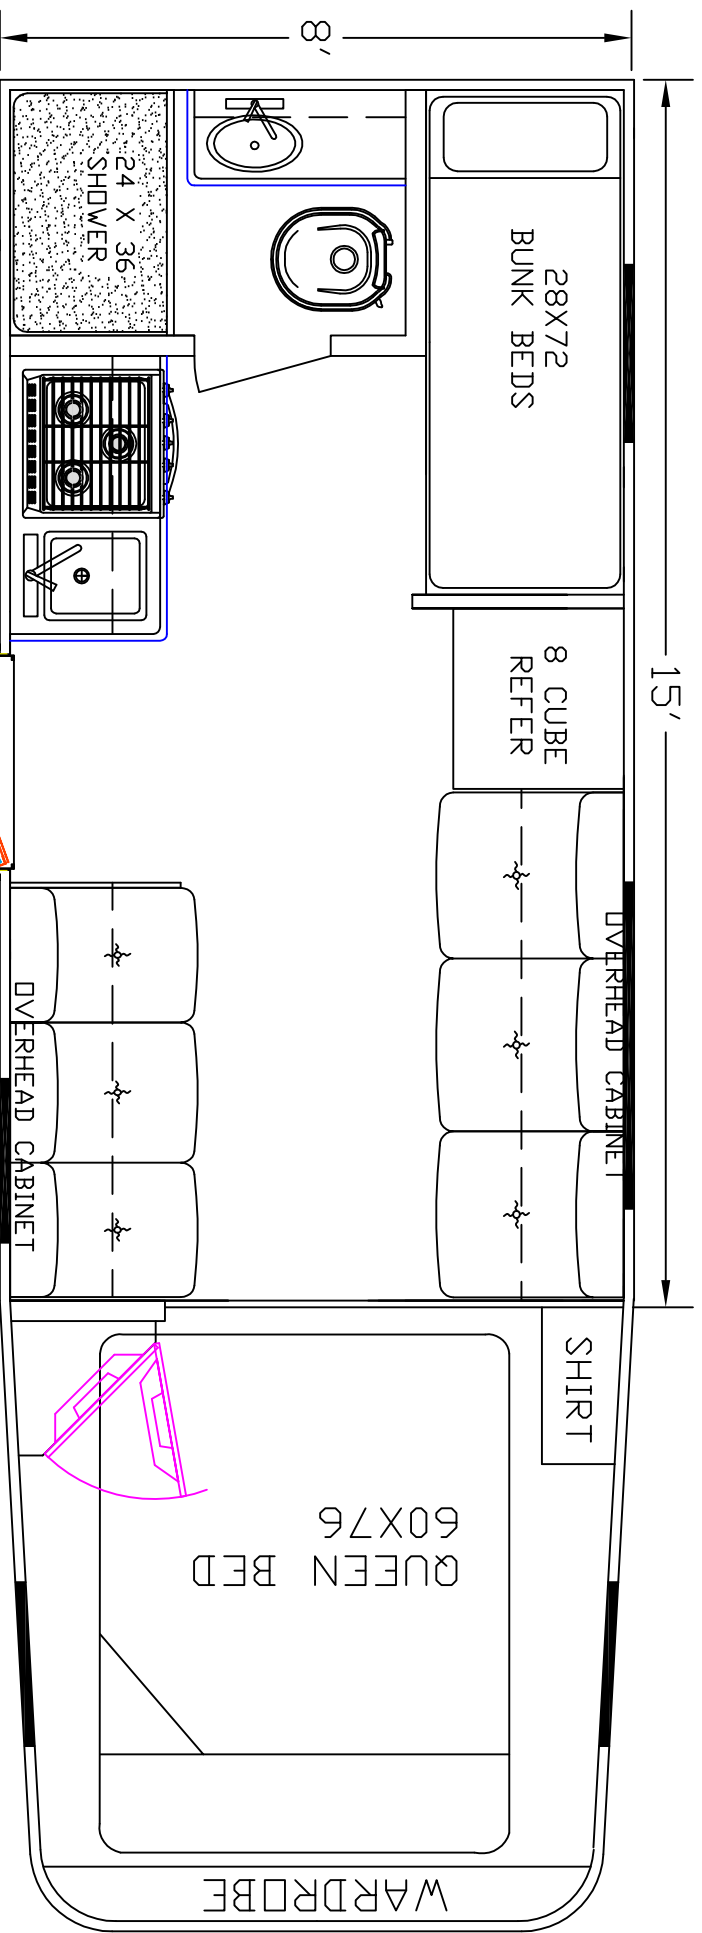

SIERRA INTERIORS 19224 CR 8 BRISTOL, IN, 46507 574-848-1300	
DEALER	STOCK DRAWING
CUSTOMER	SIERRA
VIN #	TBA
MANUFACTURER	TBA
FILE NAME	15' STOCK DRAWING 10