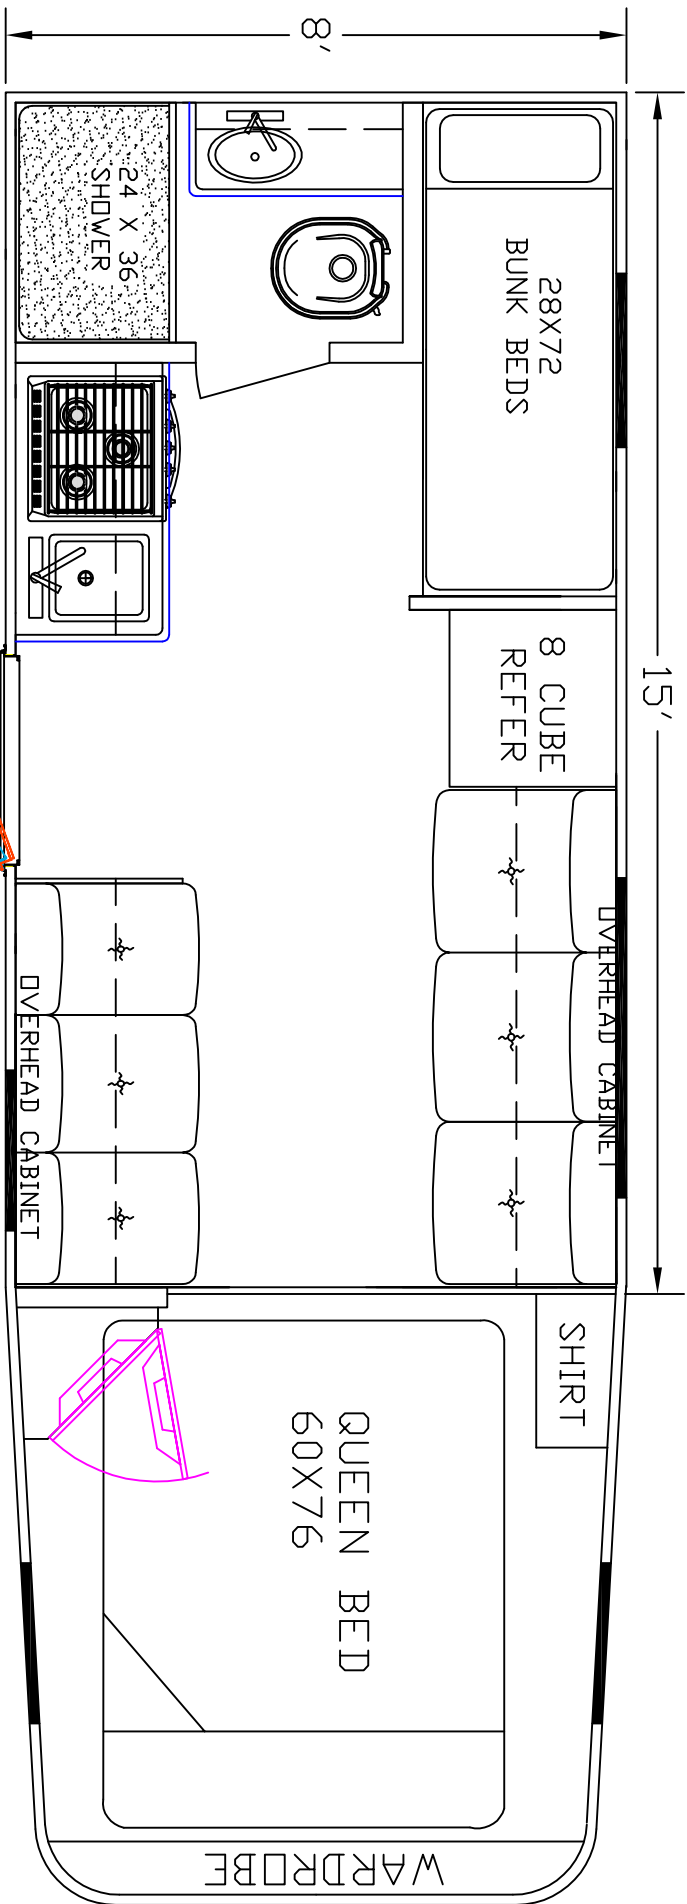

SIERRA INTERIDRS
 19224 CR 8
 BRISTDL, IN. 46507
 574-848-1300

DEALER	STOCK DRAWING
CUSTOMER	SIERRA
VIN #	00000
MANUFACTURER	TBA
FILE NAME	15' STOCK DRAWING 9

SIERRA INTERIORS 19224 CR 8 BRISTOL, IN. 46507 574-848-1300	
DEALER	STOCK DRAWING
CUSTOMER	SIERRA
VIN #	00000
MANUFACTURER	TBA
FILE NAME	15' STOCK DRAWING 8

SIERRA INTERIORS
 19224 CR 8
 BRISTOL, IN, 46507
 574-848-1300

DEALER	STOCK DRAWING
CUSTOMER	SIERRA
VIN #	TBA
MANUFACTURER	TBA
FILE NAME	15' STOCK DRAWING 6

SIERRA INTERIORS
 19224 CR 8
 BRISTOL, IN. 46507
 574-848-1300

DEALER	STOCK DRAWING
CUSTOMER	SIERRA
VIN #	00000
MANUFACTURER	TBA
FILE NAME	15' STOCK DRAWING 1

SIERRA INTERIORS 19224 CR 8 BRISTOL, IN. 46507 574-848-1300	
DEALER	STOCK DRAWING
CUSTOMER	SIERRA
VIN #	00000
MANUFACTURER	TBA
FILE NAME	15' STOCK DRAWING 14