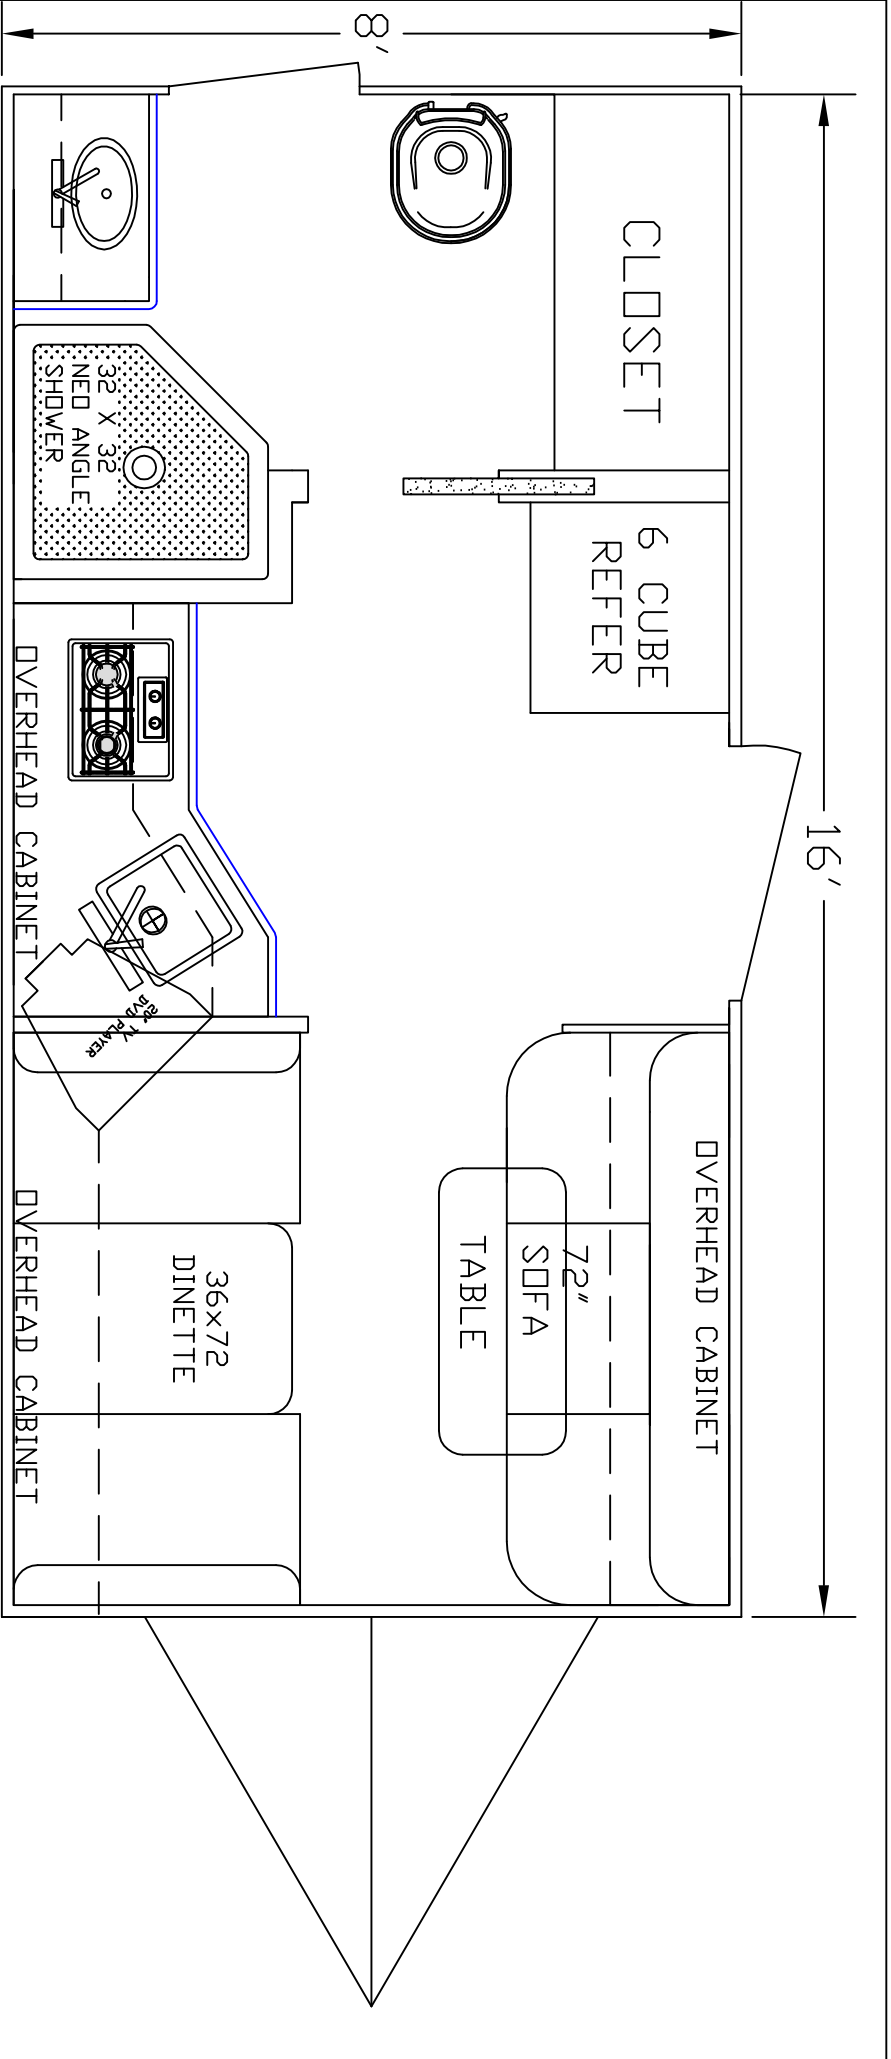

SIERRA INTERIORS  
 19224 CR 8  
 BRISTOL, IN. 46507  
 574-848-1300

DEALER	STOCK DRAWING
CUSTOMER	SIERRA
VIN #	00000
MANUFACTURER	TBA
FILE NAME	16' STOCK DRAWING 6

SIERRA INTERIORS  
 19224 CR 8  
 BRISTOL, IN. 46507  
 574-848-1300

DEALER	STOCK DRAWING
CUSTOMER	SIERRA
VIN #	00000
MANUFACTURER	TBA
FILE NAME	16' STOCK DRAWING 4

SIERRA INTERIDRS  
 19224 CR 8  
 BRISTDL, IN, 46507  
 574-848-1300

DEALER	STOCK DRAWING
CUSTOMER	SIERRA
VIN #	00000
MANUFACTURER	TBA
FILE NAME	16' STOCK DRAWING 3