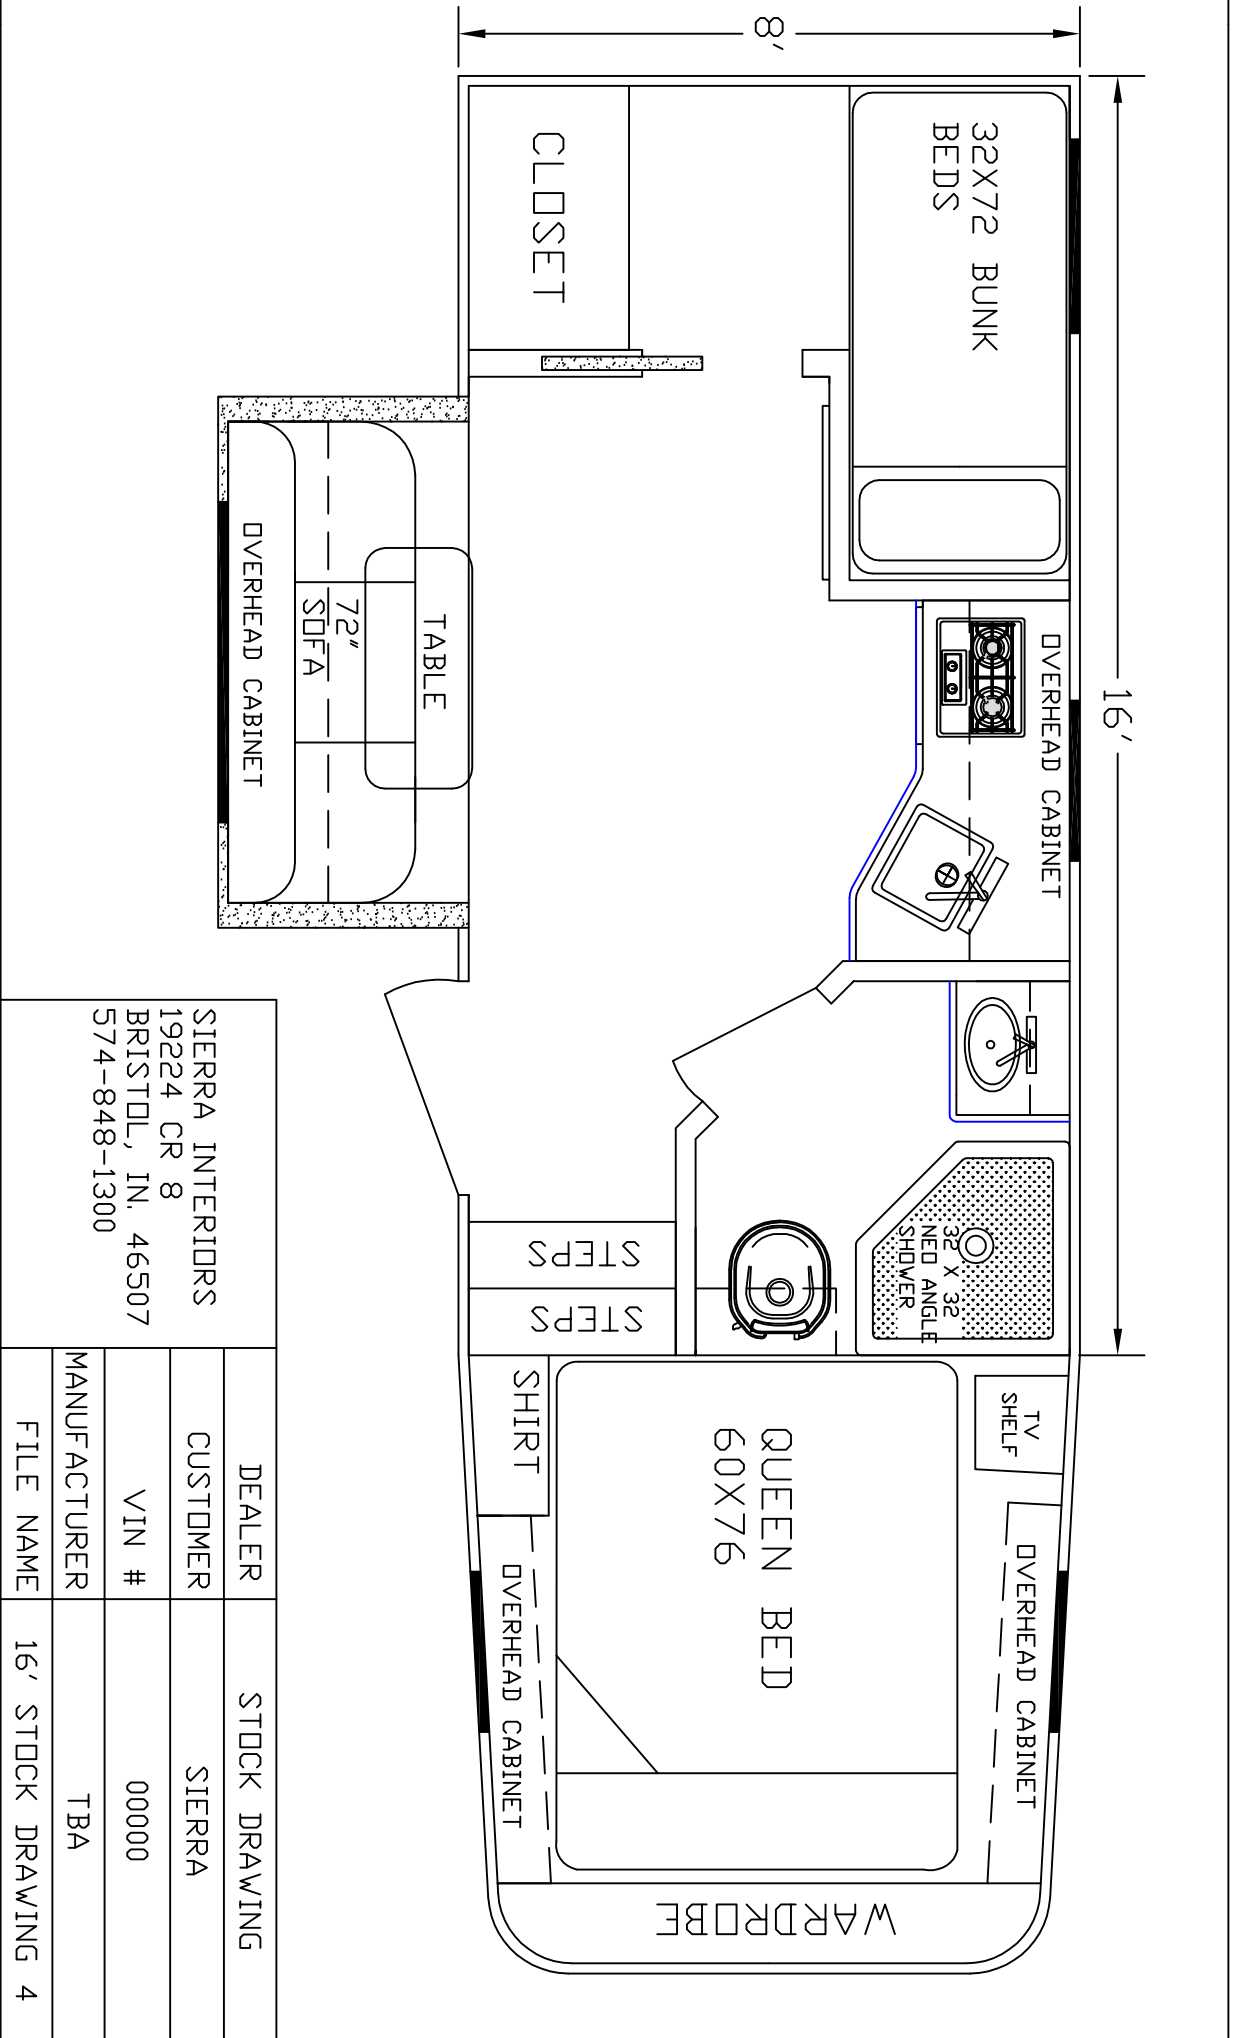

SIERRA INTERIORS  
 19224 CR 8  
 BRISTOL, IN. 46507  
 574-848-1300

DEALER	STOCK DRAWING
CUSTOMER	SIERRA
VIN #	00000
MANUFACTURER	TBA
FILE NAME	16' STOCK DRAWING 6

SIERRA INTERIORS  
 19224 CR 8  
 BRISTOL, IN. 46507  
 574-848-1300

DEALER	STOCK DRAWING
CUSTOMER	SIERRA
VIN #	00000
MANUFACTURER	TBA
FILE NAME	16' STOCK DRAWING 4

SIERRA INTERIDRS  
 19224 CR 8  
 BRISTDL, IN, 46507  
 574-848-1300

DEALER	STOCK DRAWING
CUSTOMER	SIERRA
VIN #	00000
MANUFACTURER	TBA
FILE NAME	16' STOCK DRAWING 3