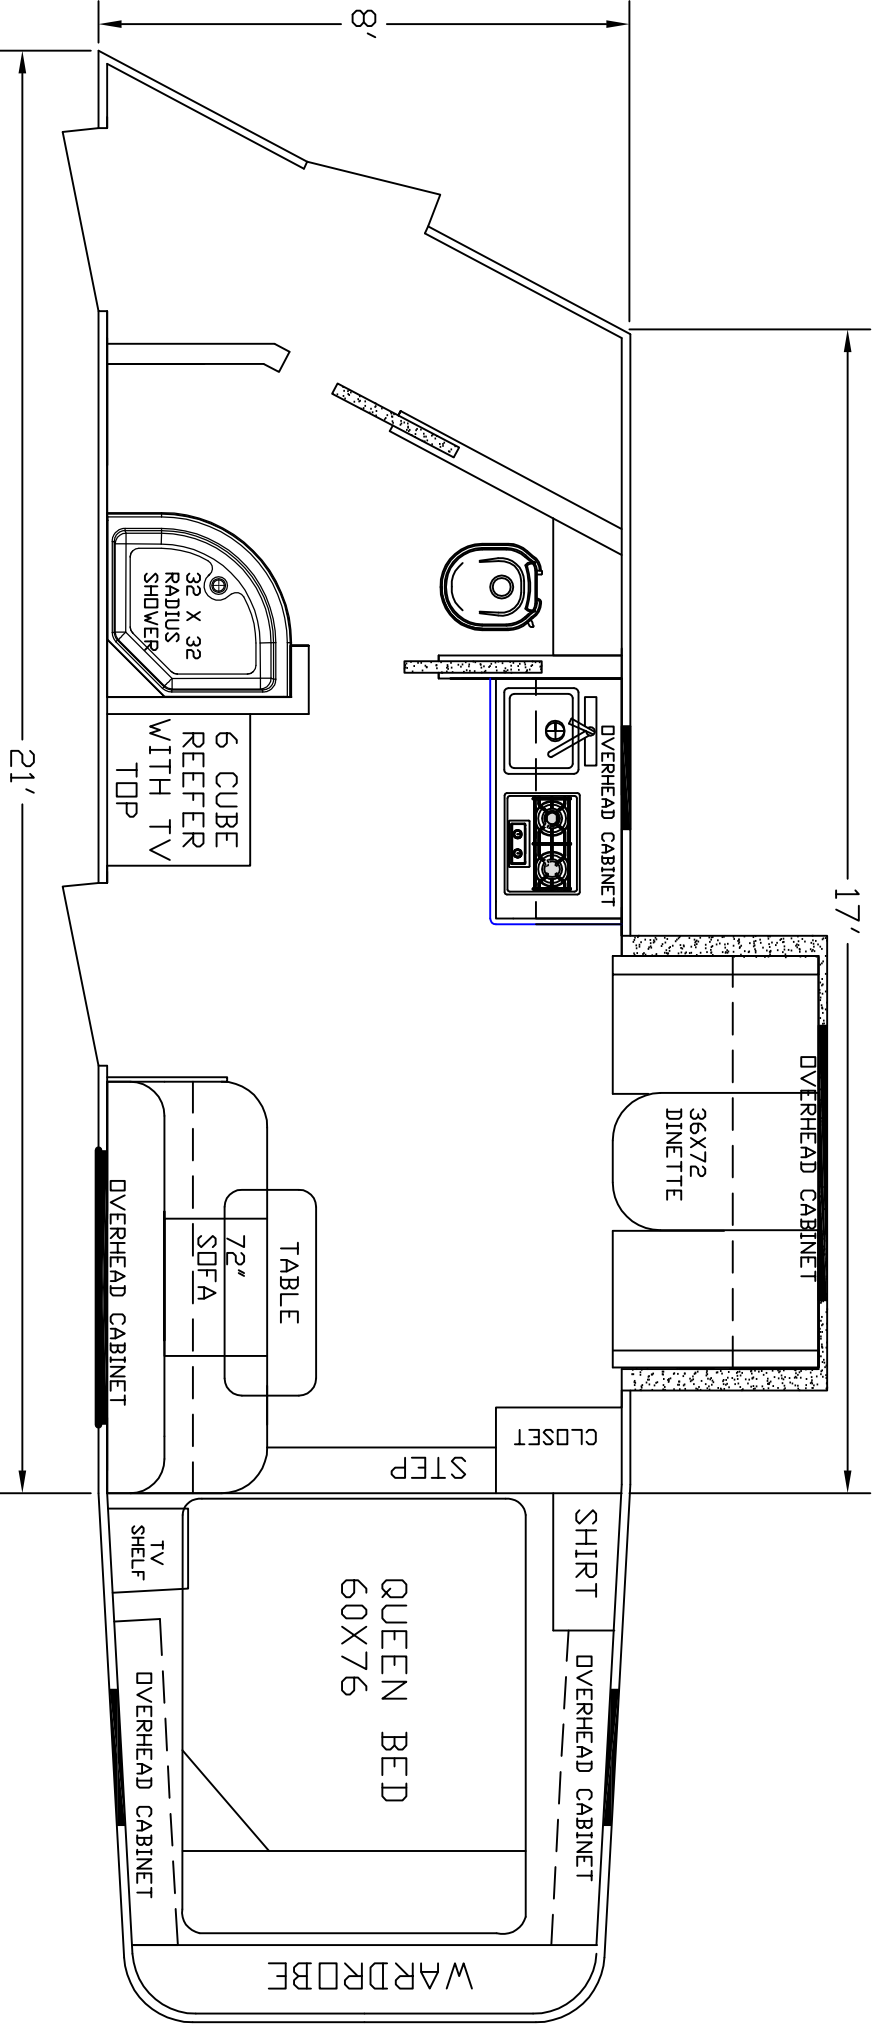

SIERRA INTERIORS
 19224 CR 8
 BRISTOL, IN. 46507
 574-848-1300

DEALER	STOCK DRAWING
CUSTOMER	SIERRA
VIN #	00000
MANUFACTURER	TBA
FILE NAME	17' STOCK DRAWING 24

SIERRA INTERIORS
 19224 CR 8
 BRISTOL, IN, 46507
 574-848-1300

DEALER	STOCK DRAWING
CUSTOMER	SIERRA
VIN #	00000
MANUFACTURER	TBA
FILE NAME	17' STOCK DRAWING 23

SIERRA INTERIDRS
 19224 CR 8
 BRISTOL, IN. 46507
 574-848-1300

DEALER	STOCK DRAWING
CUSTOMER	SIERRA
VIN #	00000
MANUFACTURER	TBA
FILE NAME	17' STOCK DRAWING 22

DEALER	SIERRA	STOCK DRAWING
CUSTOMER	SIERRA	
VIN #	00000	
MANUFACTURER	TBA	
FILE NAME	17' STOCK DRAWING 1	