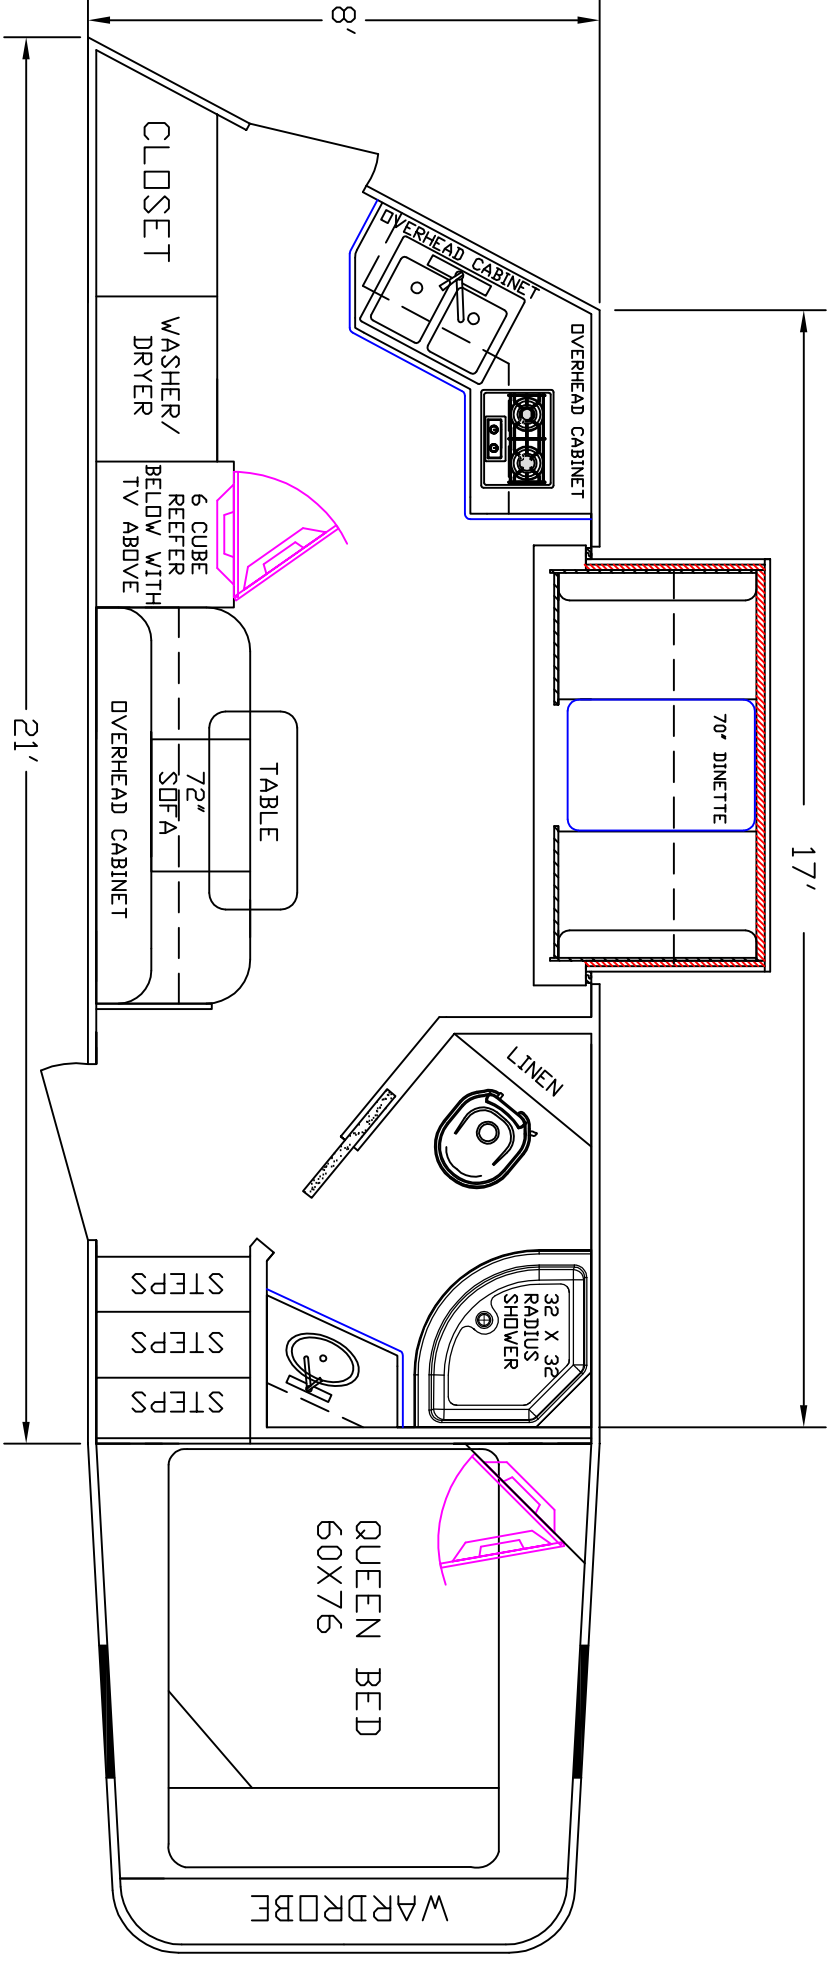

SIERRA INTERIORS
 19224 CR 8
 BRISTOL, IN. 46507
 574-848-1300

DEALER	STOCK DRAWING
CUSTOMER	SIERRA
VIN #	00000
MANUFACTURER	TBA
FILE NAME	17' STOCK DRAWING 24

SIERRA INTERIORS
 19224 CR 8
 BRISTOL, IN, 46507
 574-848-1300

DEALER	STOCK DRAWING
CUSTOMER	SIERRA
VIN #	00000
MANUFACTURER	TBA
FILE NAME	17' STOCK DRAWING 23

SIERRA INTERIDRS
 19224 CR 8
 BRISTOL, IN. 46507
 574-848-1300

DEALER	STOCK DRAWING
CUSTOMER	SIERRA
VIN #	00000
MANUFACTURER	TBA
FILE NAME	17' STOCK DRAWING 22

DEALER	STOCK DRAWING
CUSTOMER	SIERRA
VIN #	00000
MANUFACTURER	TBA
FILE NAME	17' STOCK DRAWING 17

SIERRA INTERIORS 19224 CR 8 BRISTOL, IN. 46507 (574) 848-1300	
DEALER	STOCK DRAWING
CUSTOMER	SIERRA
VIN #	00000
MANUFACTURER	TBA
FILE NAME	17' STOCK DRAWING 16

DEALER	SIERRA	STOCK DRAWING
CUSTOMER	SIERRA	
VIN #	00000	
MANUFACTURER	TBA	
FILE NAME	17' STOCK DRAWING 1	