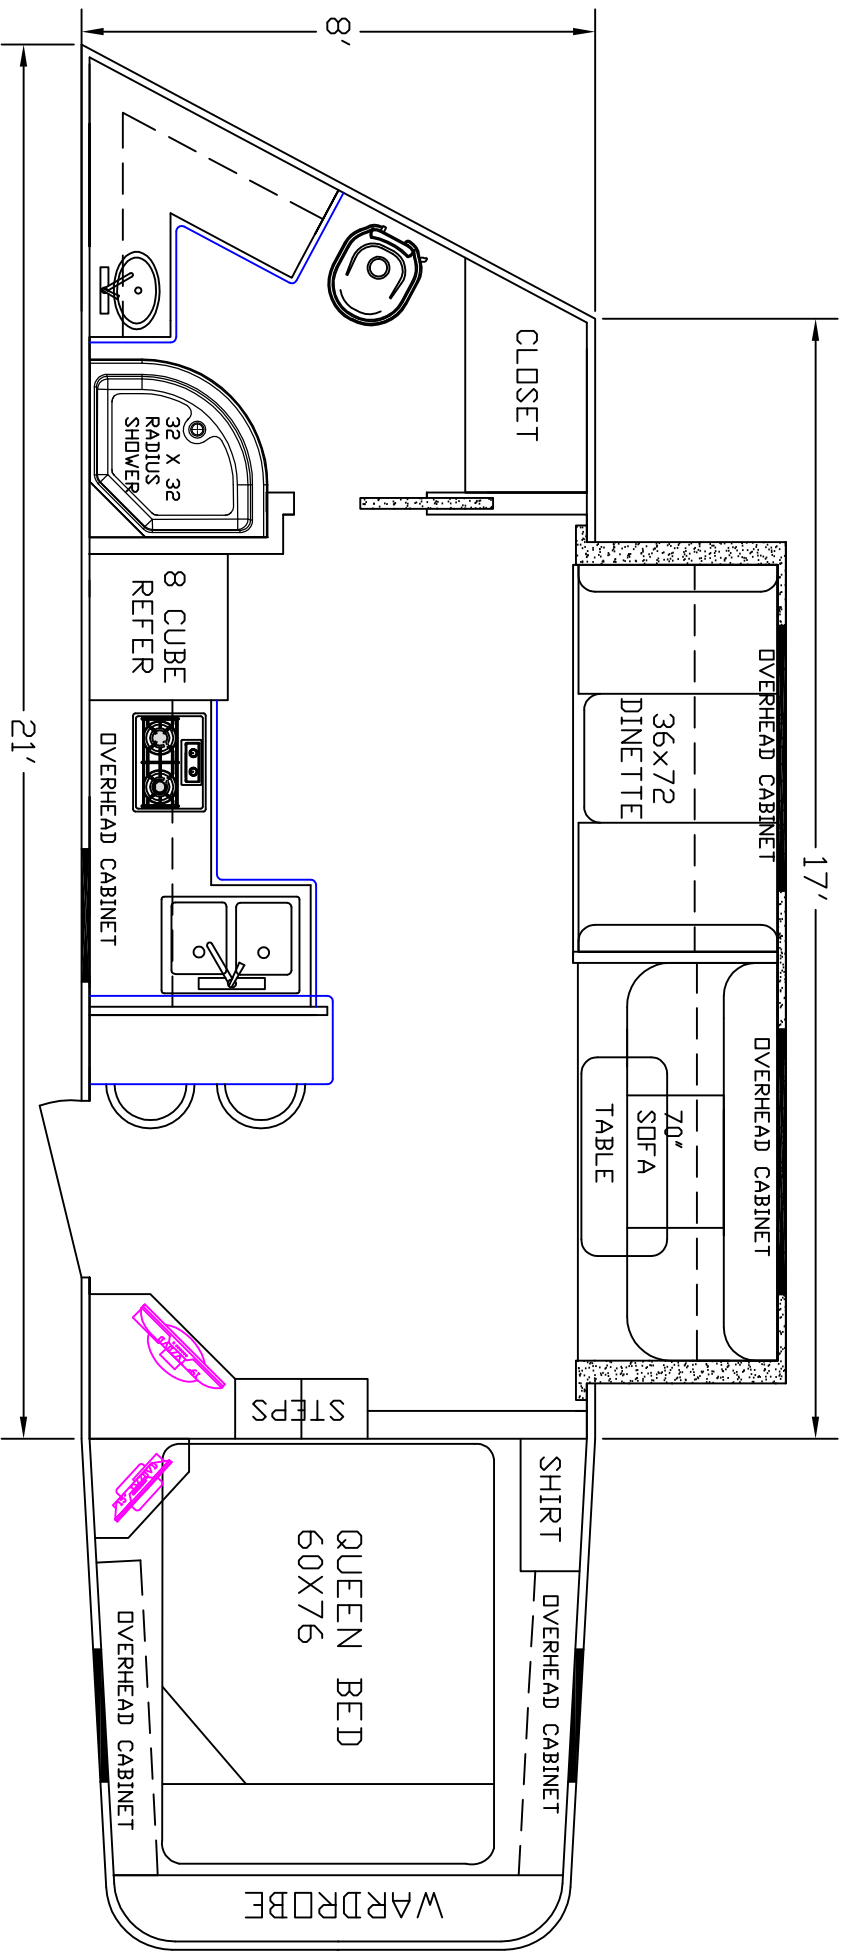

SIERRA INTERIORS
 19224 CR 8
 BRISTOL, IN. 46507
 574-848-1300

DEALER	STOCK DRAWING
CUSTOMER	SIERRA
VIN #	00000
MANUFACTURER	TBA
FILE NAME	17' STOCK DRAWING 24

SIERRA INTERIORS
 19224 CR 8
 BRISTOL, IN, 46507
 574-848-1300

DEALER	STOCK DRAWING
CUSTOMER	SIERRA
VIN #	00000
MANUFACTURER	TBA
FILE NAME	17' STOCK DRAWING 23

SIERRA INTERIDRS
 19224 CR 8
 BRISTOL, IN. 46507
 574-848-1300

DEALER	STOCK DRAWING
CUSTOMER	SIERRA
VIN #	00000
MANUFACTURER	TBA
FILE NAME	17' STOCK DRAWING 22