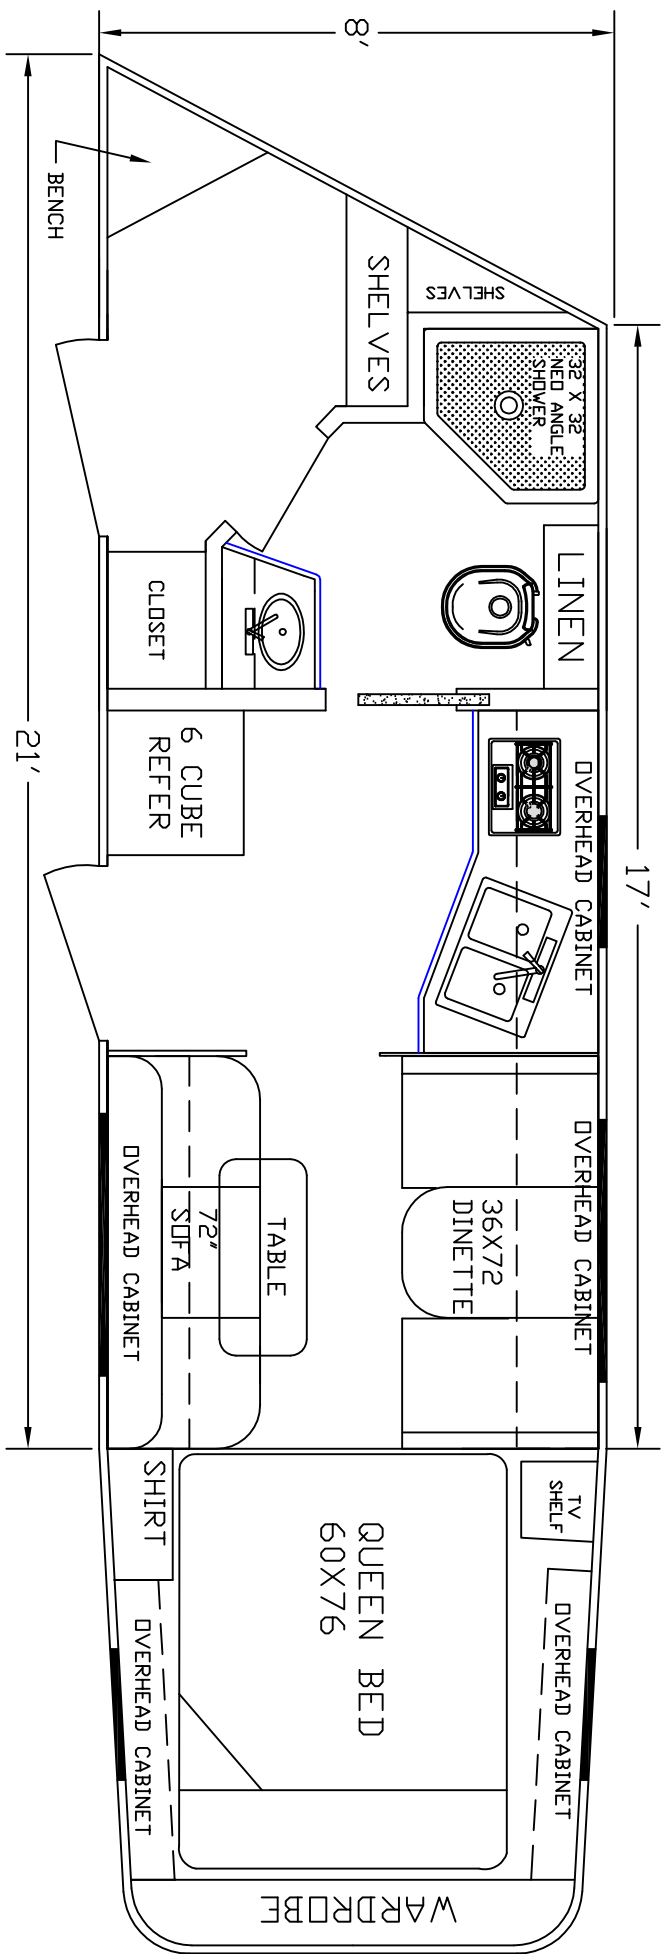

SIERRA INTERIORS
19224 CR 8
BRISTOL, IN 46507
574-848-1300

DEALER	STOCK DRAWING
CUSTOMER	SIERRA
VIN #	00000
MANUFACTURER	TBA
FILE NAME	17' STOCK DRAWING 5