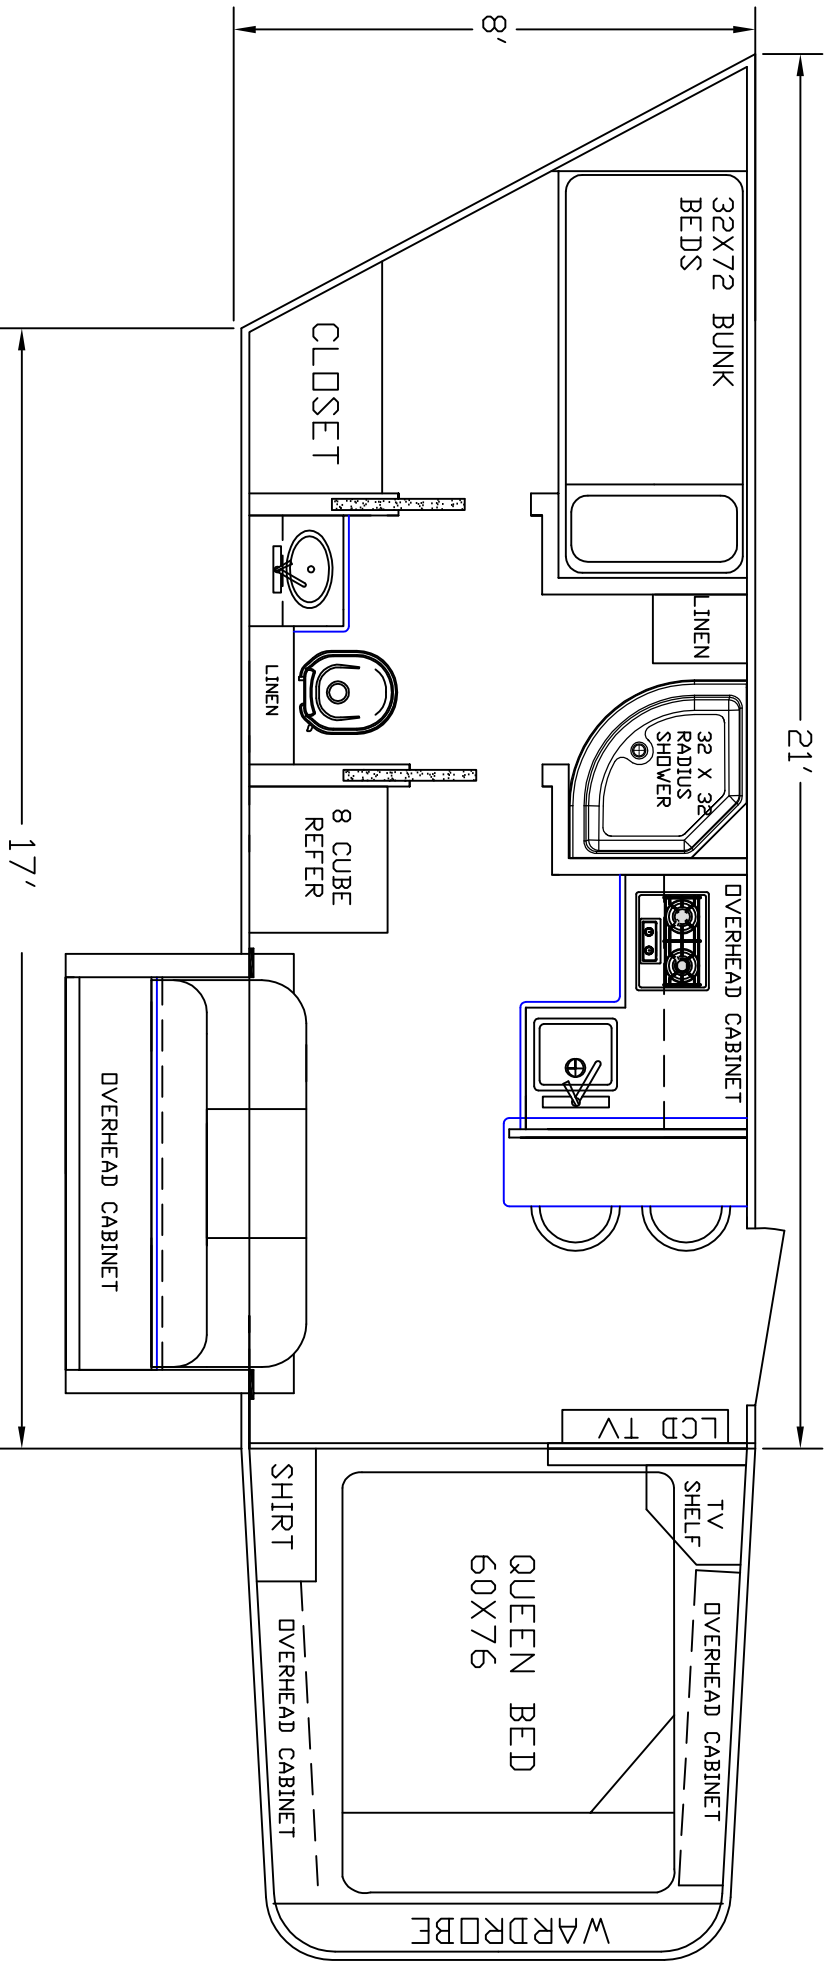

SIERRA INTERIDRS
19224 CR 8
BRISTOL, IN. 46507
(574) 848-1300

DEALER	STOCK DRAWING
CUSTOMER	SIERRA
VIN #	00000
MANUFACTURER	TBA
FILE NAME	17' STOCK DRAWING 7