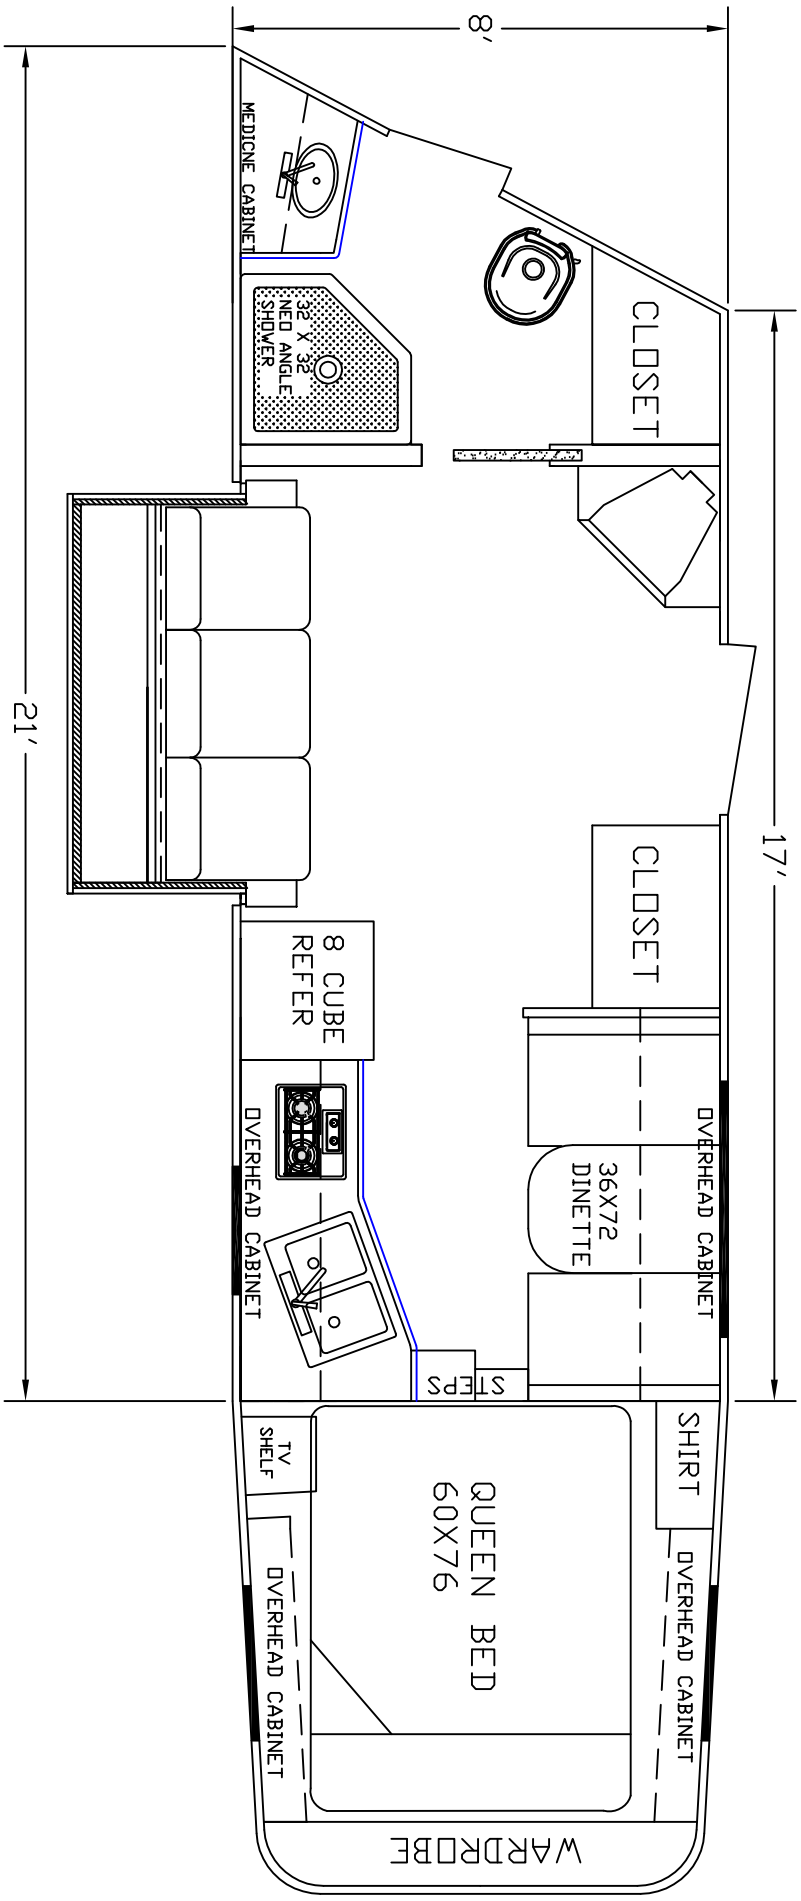

SIERRA INTERIORS 19224 CR 8 BRISTOL, IN. 46507 574-848-1300	
DEALER	STOCK DRAWING
CUSTOMER	SIERRA
VIN #	00000
MANUFACTURER	TBA
FILE NAME	17' STOCK DRAWING 8