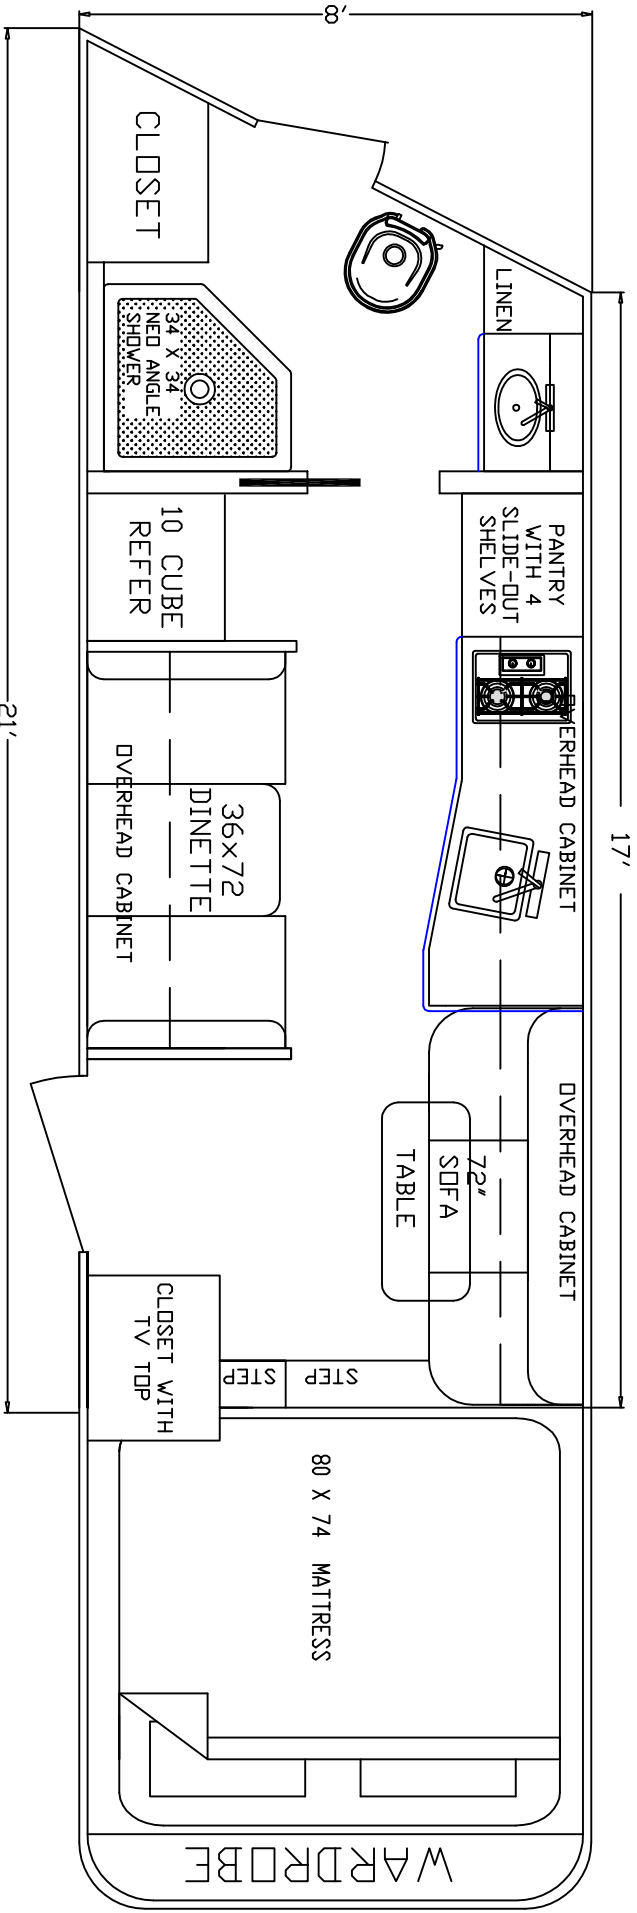

SIERRA INTERIDRS
19224 CR 8
BRISTDL, IN, 46507
574-848-1300

DEALER	STOCK DRAWING
CUSTOMER	SIERRA
VIN #	00000
MANUFACTURER	TBA
FILE NAME	17' STOCK DRAWING 10