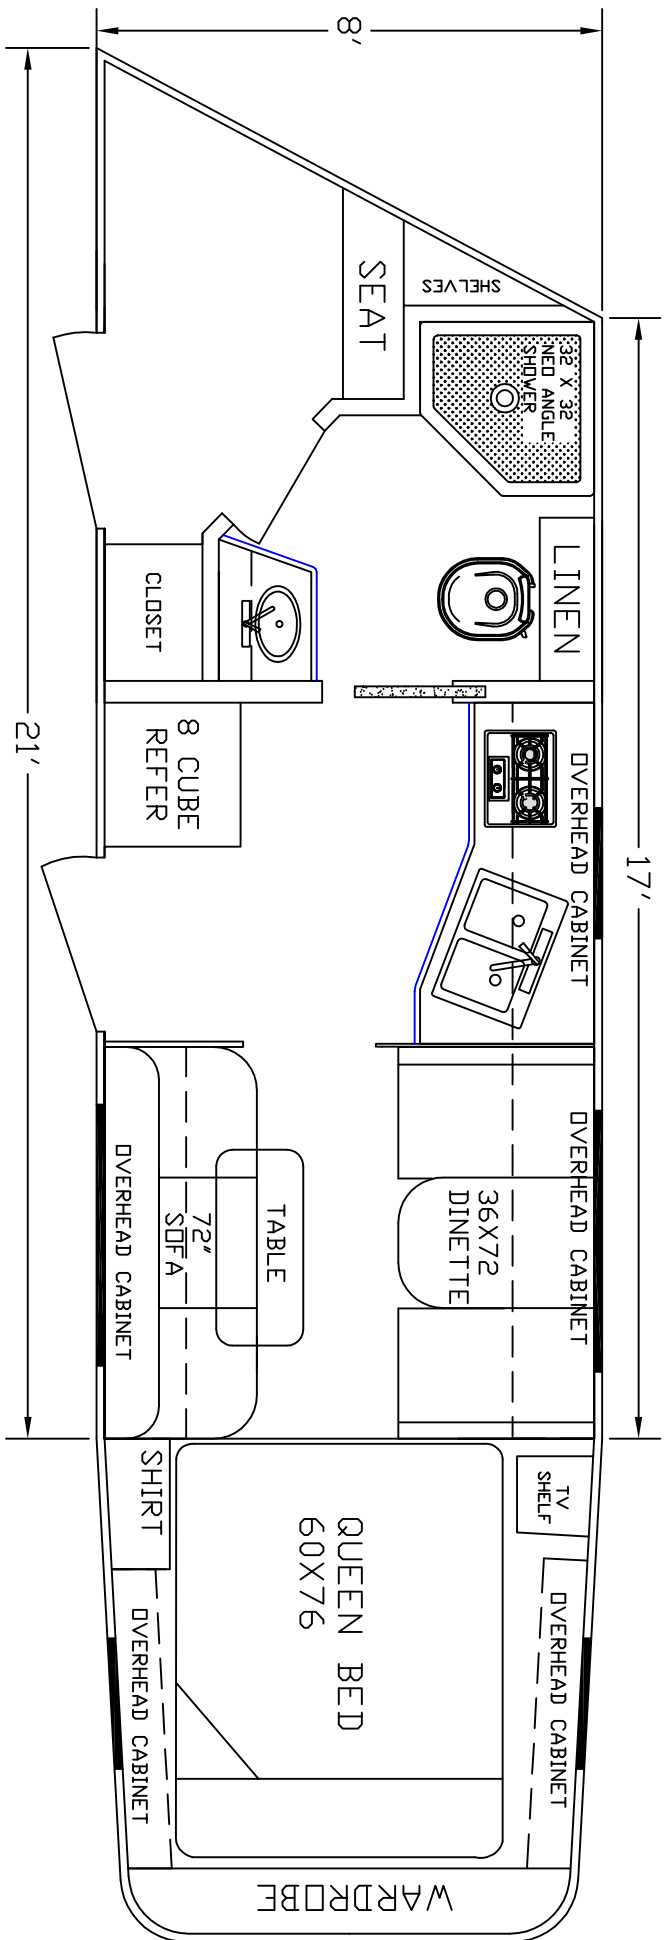

SIERRA INTERIORS
19224 CR 8
BRISTOL, IN 46507
574-848-1300

DEALER	STOCK DRAWING
CUSTOMER	SIERRA
VIN #	00000
MANUFACTURER	TBA
FILE NAME	17' STOCK DRAWING 3