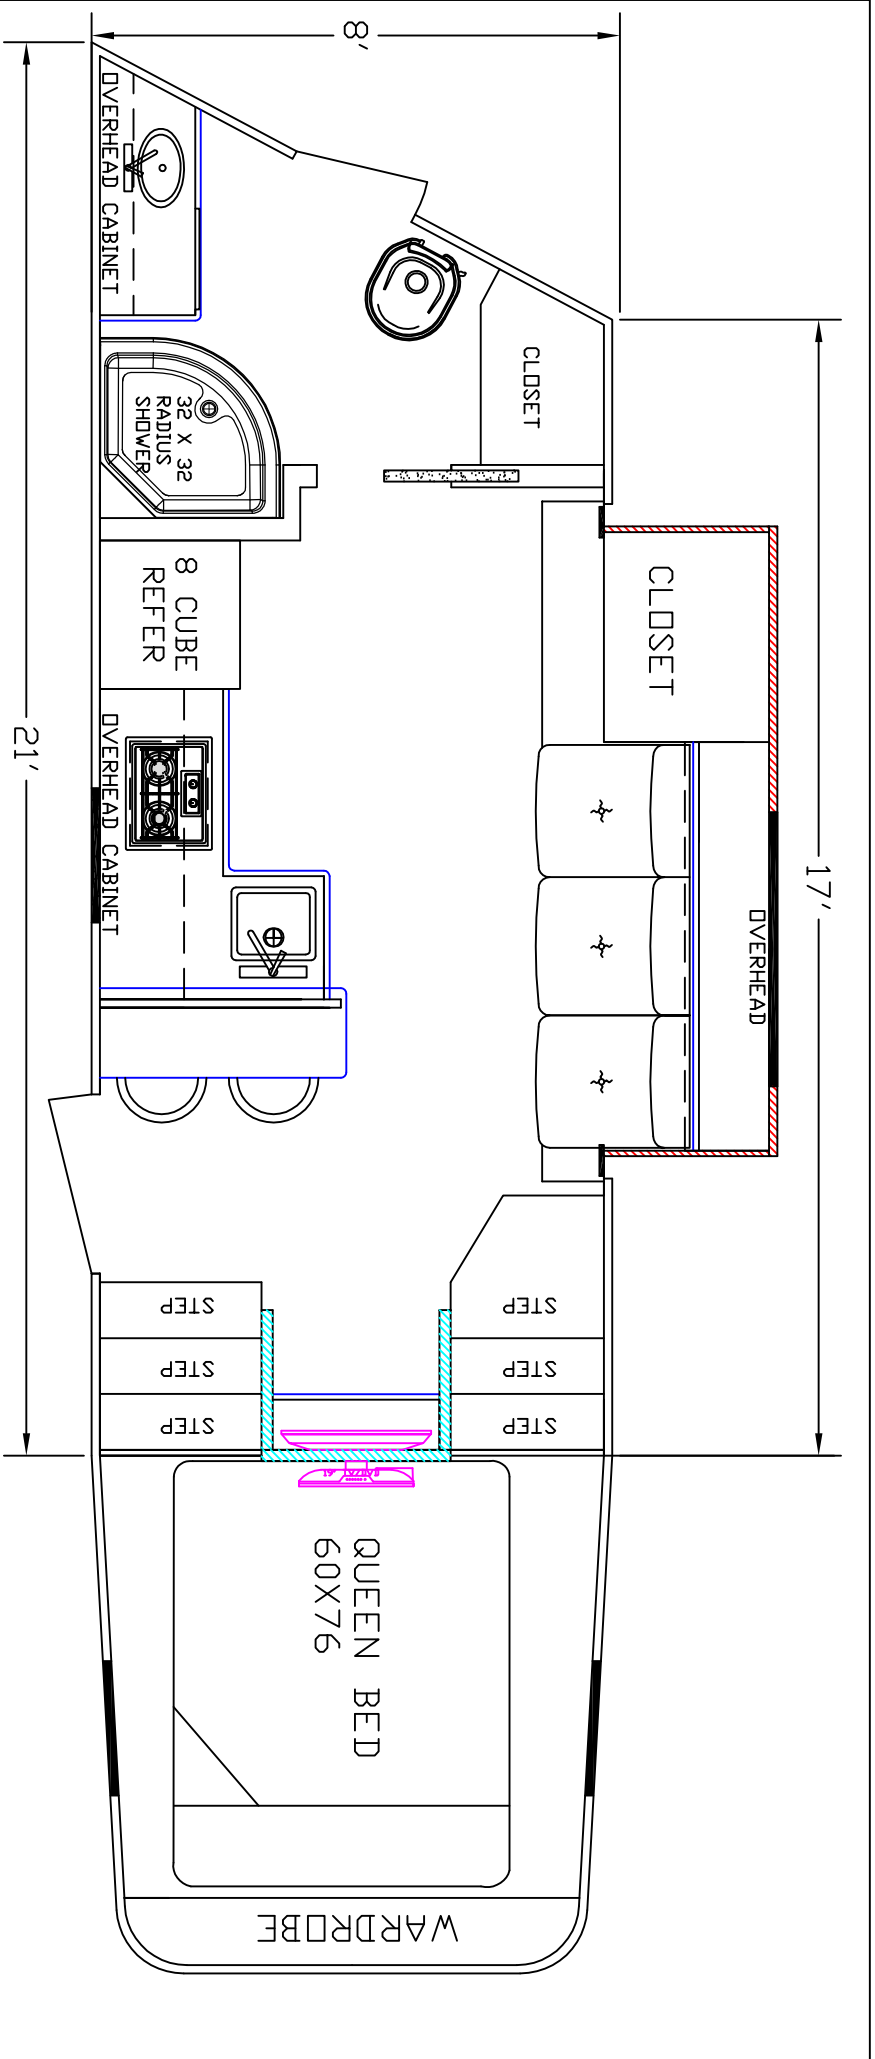

DEALER	STOCK DRAWING
CUSTOMER	SIERRA
VIN #	00000
MANUFACTURER	TBA
FILE NAME	17' STOCK DRAWING 23

SIERRA INTERIDRS
 19224 CR 8
 BRISTOL, IN. 46507
 574-848-1300

DEALER	STOCK DRAWING
CUSTOMER	SIERRA
VIN #	00000
MANUFACTURER	TBA
FILE NAME	17' STOCK DRAWING 22

SIERRA INTERIORS 19224 CR 8 BRISTOL, IN. 46507 574-848-1300		DEALER	STOCK DRAWING
CUSTOMER	SIERRA		
VIN #	TBA		
MANUFACTURER	TBA		
FILE NAME	17' STOCK DRAWING 19		

SIERRA INTERIORS
 19224 CR 8
 BRISTOL, IN. 46507
 574-848-1300

DEALER	STOCK DRAWING
CUSTOMER	SIERRA
VIN #	00000
MANUFACTURER	TBA
FILE NAME	17' STOCK DRAWING 17

SIERRA INTERIORS 19224 CR 8 BRISTOL, IN. 46507 (574) 848-1300	
DEALER	STOCK DRAWING
CUSTOMER	SIERRA
VIN #	00000
MANUFACTURER	TBA
FILE NAME	17' STOCK DRAWING 16