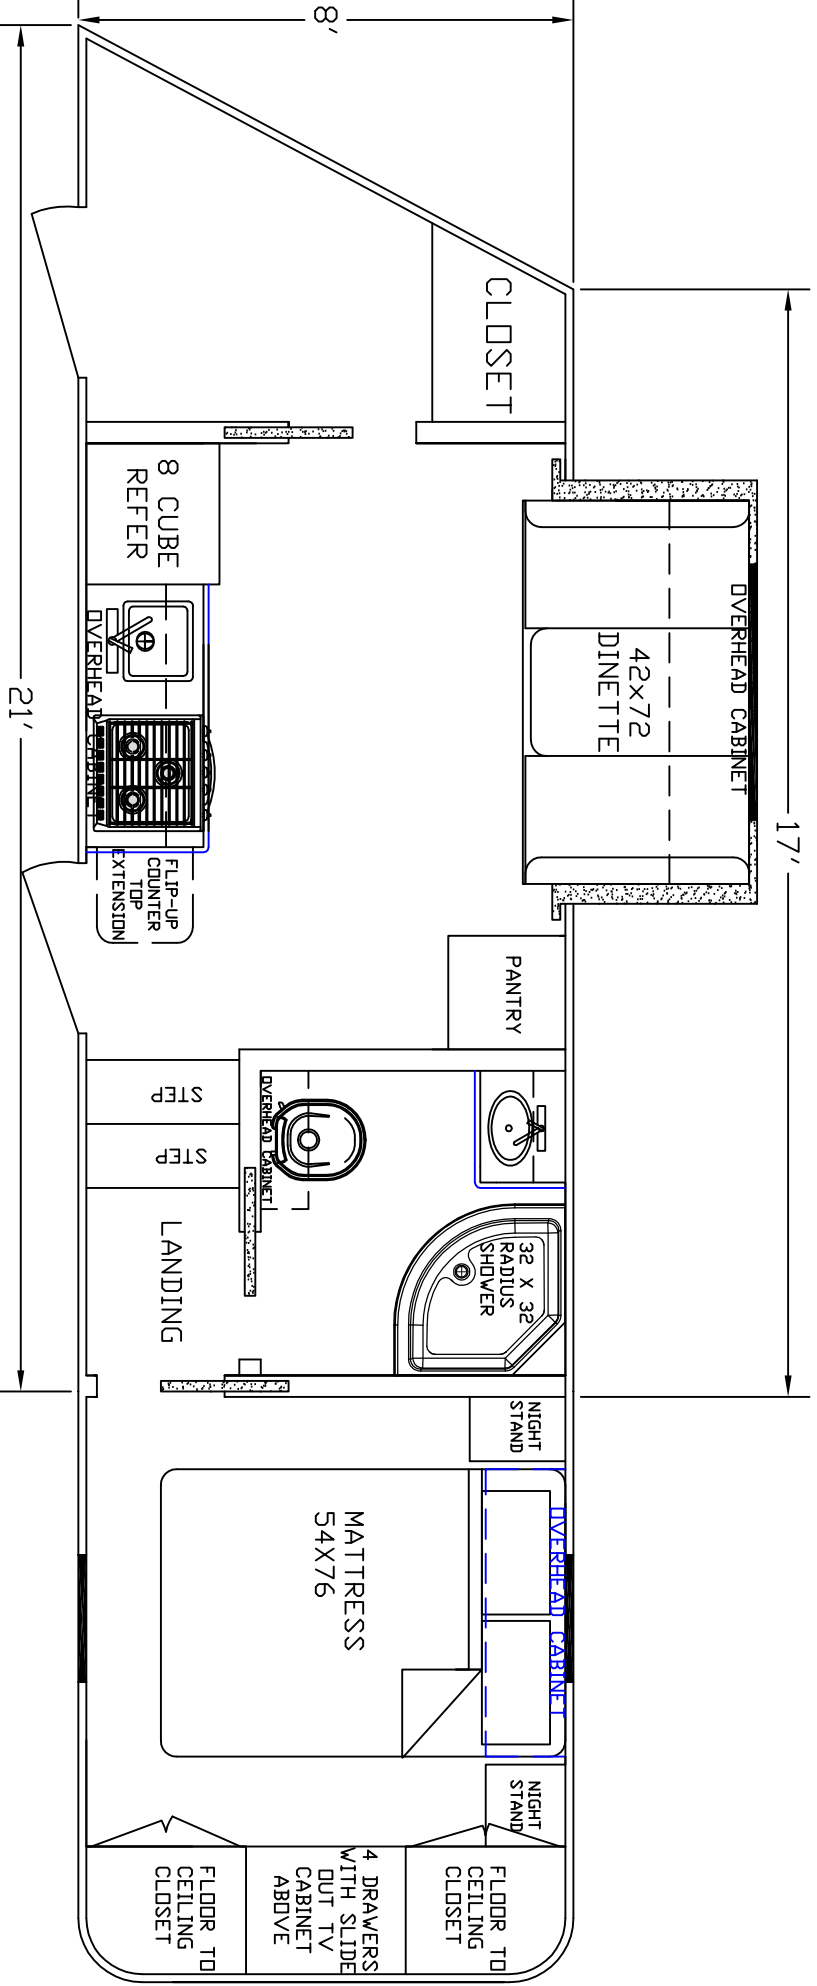

SIERRA INTERIORS
19224 CR 8
BRISTOL, IN. 46507
574-848-1300

DEALER	STOCK DRAWING
CUSTOMER	SIERRA
VIN #	00000
MANUFACTURER	TBA
FILE NAME	17' STOCK DRAWING 17