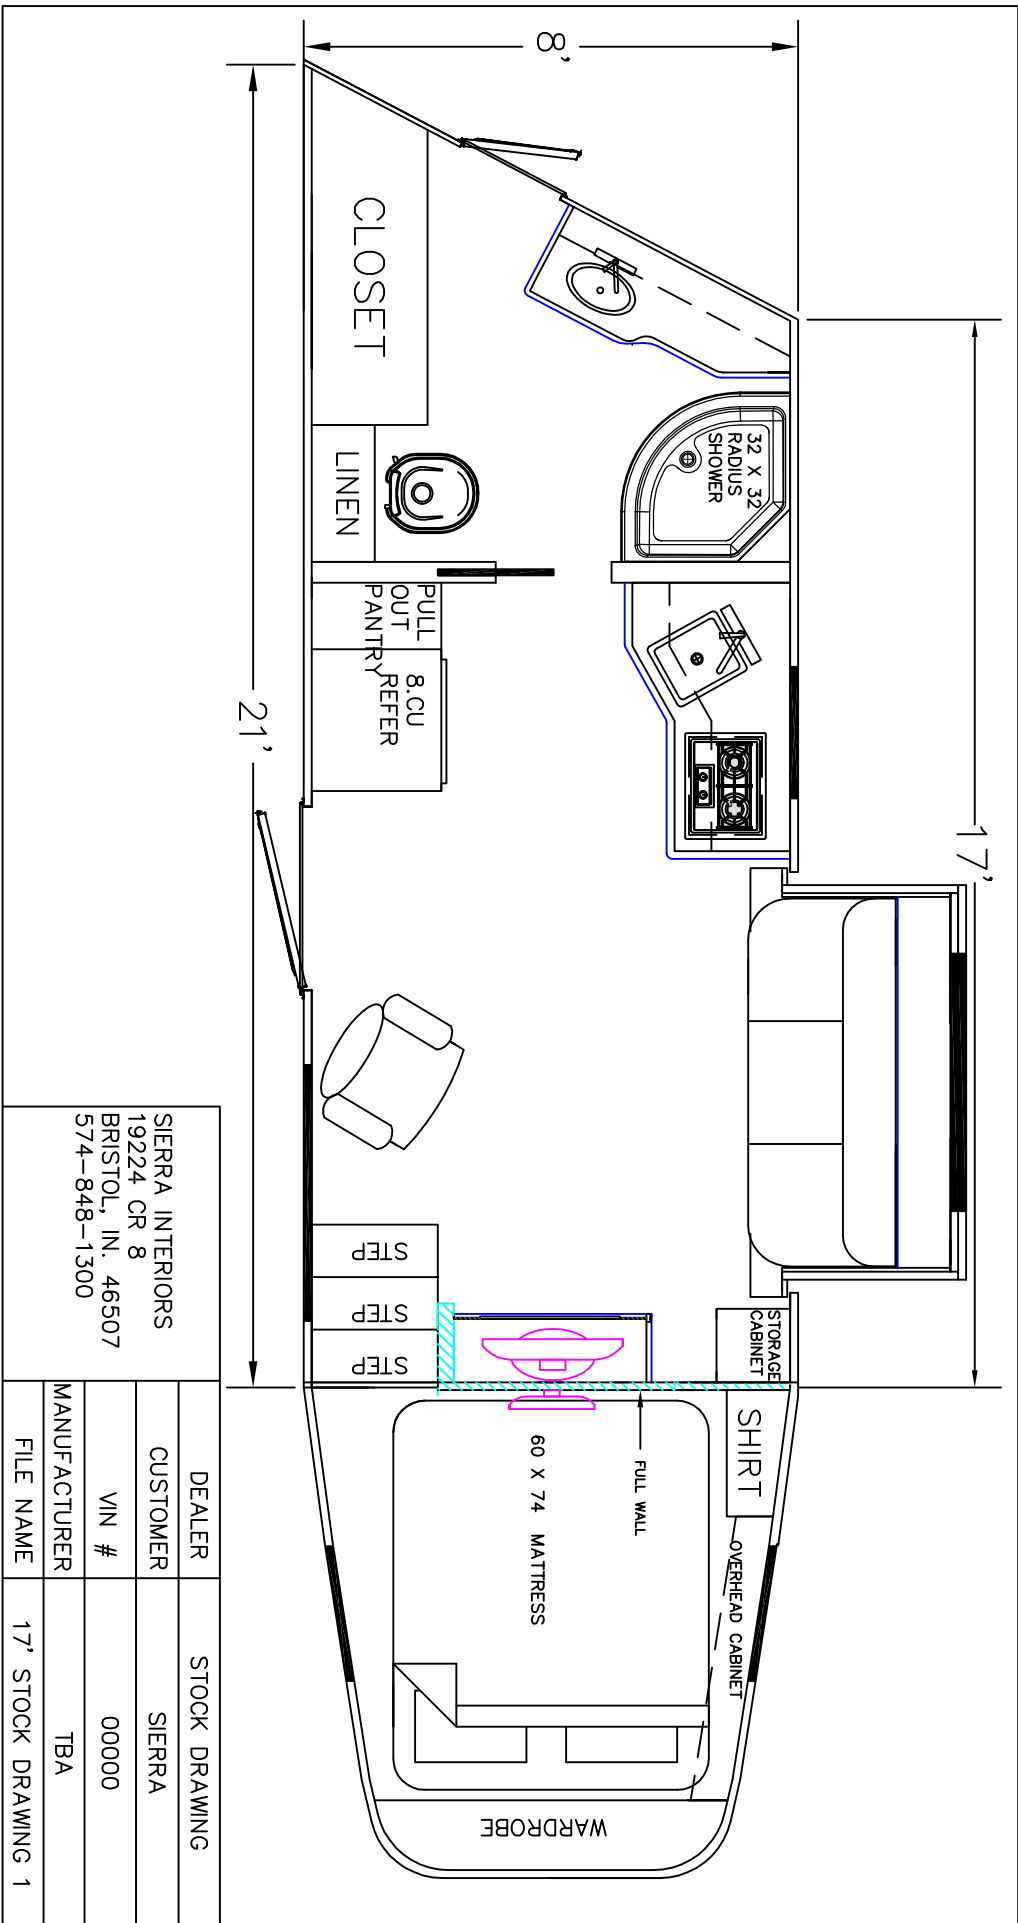

SIERRA INTERIORS
19224 CR 8
BRISTOL, IN. 46507
574-848-1300

DEALER	SIERRA	STOCK DRAWING
CUSTOMER	SIERRA	
VIN #	00000	
MANUFACTURER	TBA	
FILE NAME	17' STOCK DRAWING 1