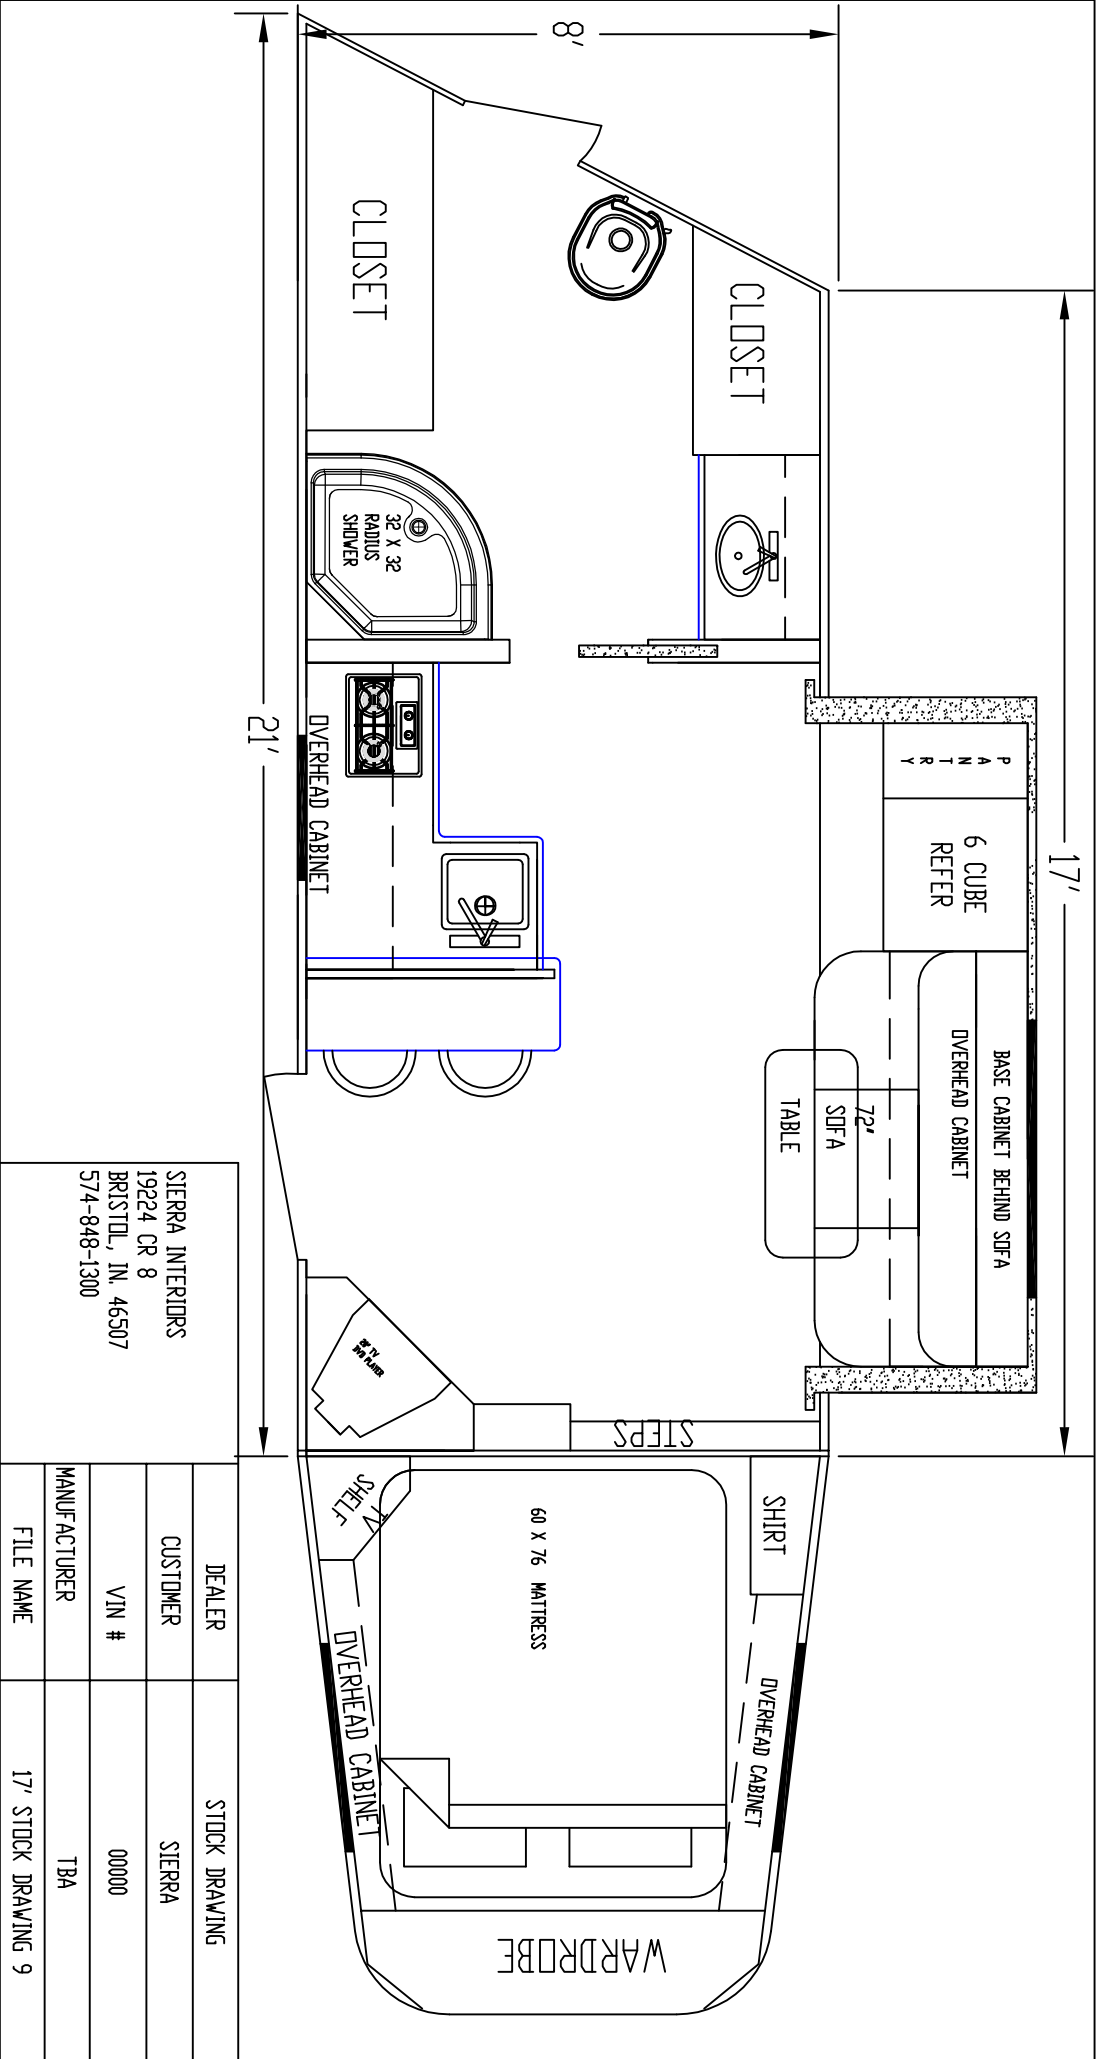

SIERRA INTERIORS
19224 CR 8
BRISTOL, IN. 46507
574-848-1300

DEALER	STOCK DRAWING
CUSTOMER	SIERRA
VIN #	00000
MANUFACTURER	TBA
FILE NAME	17' STOCK DRAWING 9