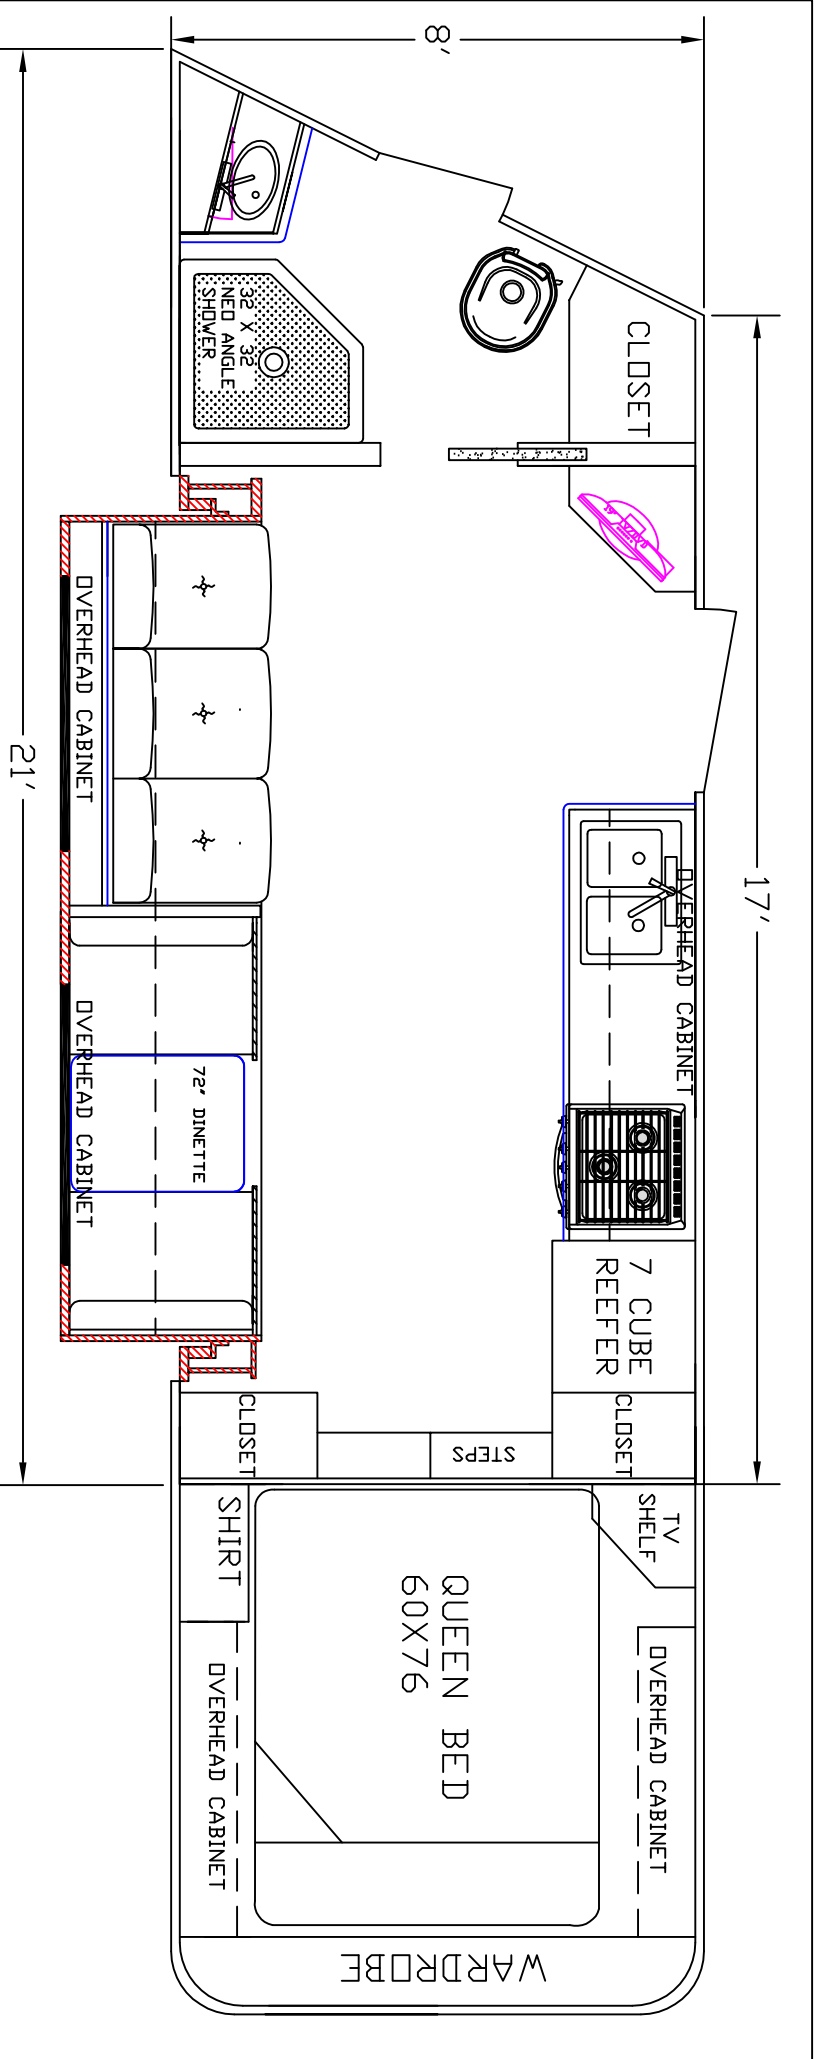

SIERRA INTERIORS 19224 CR 8 BRISTOL, IN. 46507 (574) 848-1300	
DEALER	STOCK DRAWING
CUSTOMER	SIERRA
VIN #	00000
MANUFACTURER	TBA
FILE NAME	17' STOCK DRAWING 16