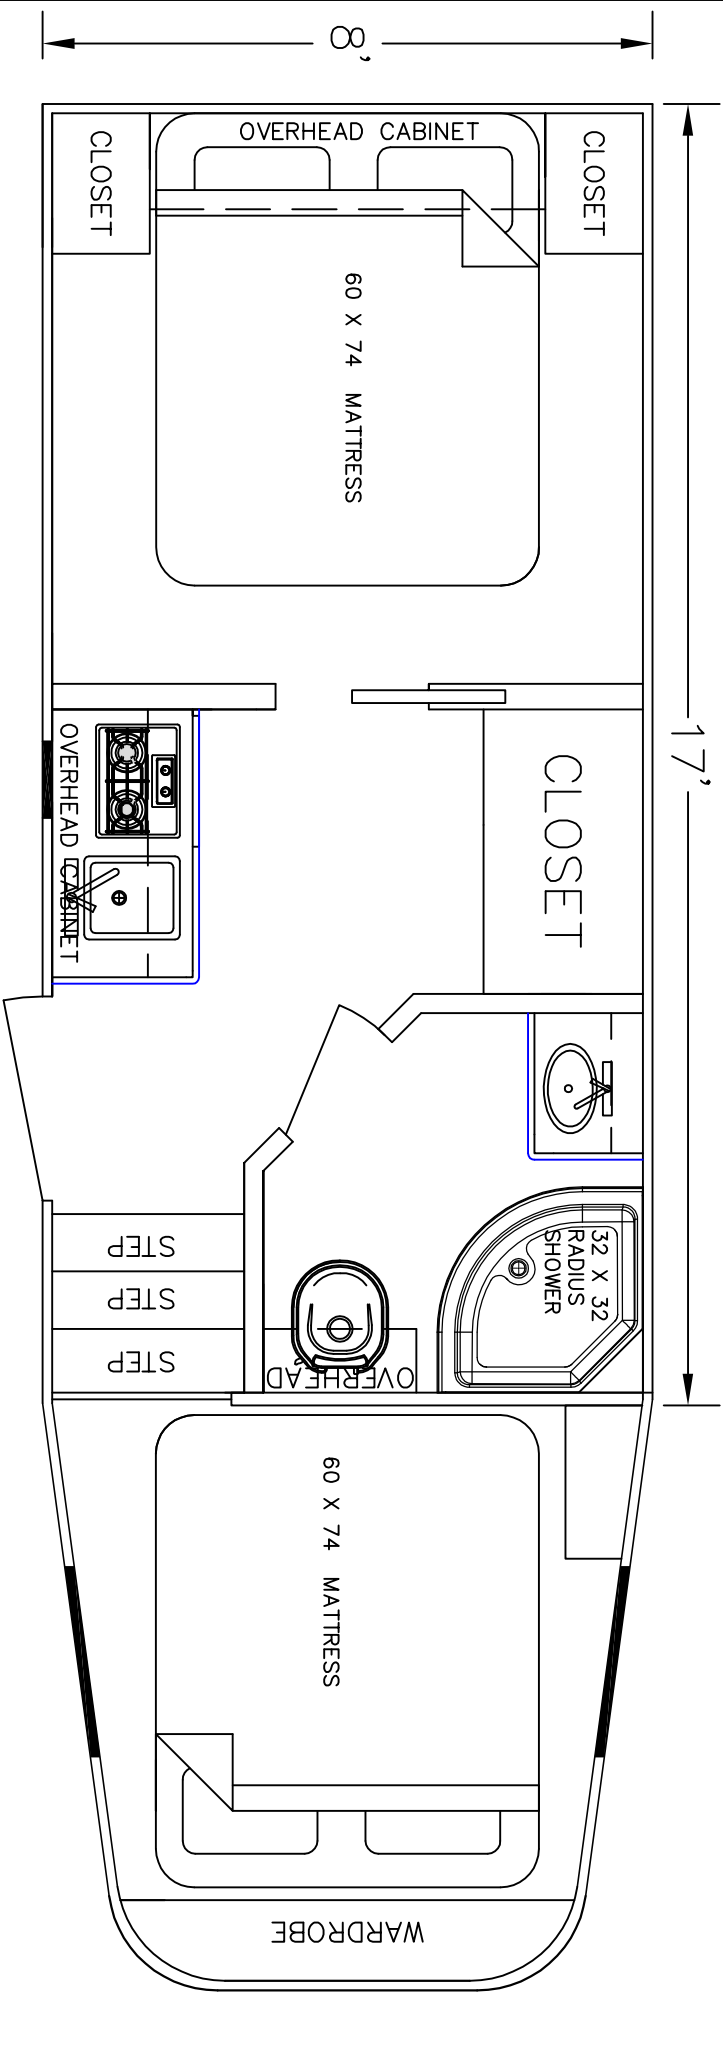

SIERRA INTERIORS
19224 CR 8
BRISTOL, IN. 46507
574-848-1300

DEALER	STOCK DRAWING
CUSTOMER	SIERRA
VIN #	00000
MANUFACTURER	TBA
FILE NAME	17' STOCK DRAWING 2