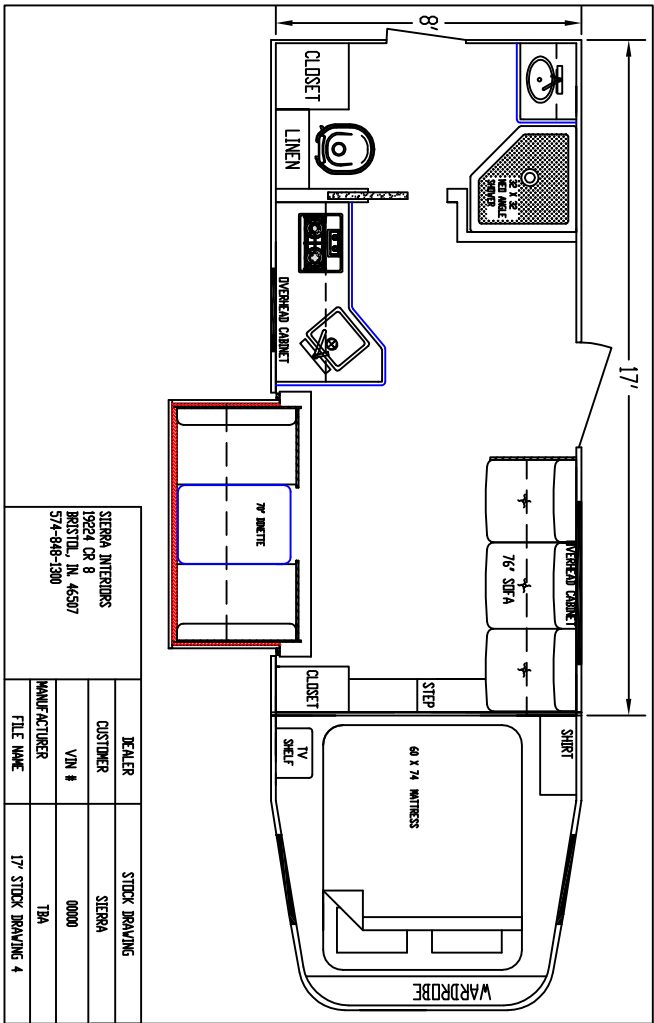

DEALER	STOCK DRAWING
CUSTOMER	STERRA
VIN #	0000
MANUFACTURER	TBA
FILE NAME	17' STOCK DRAWING 4

STERRA INTERIORS
19224 CR 8
BRISTOL, IN 46507
574-848-1300