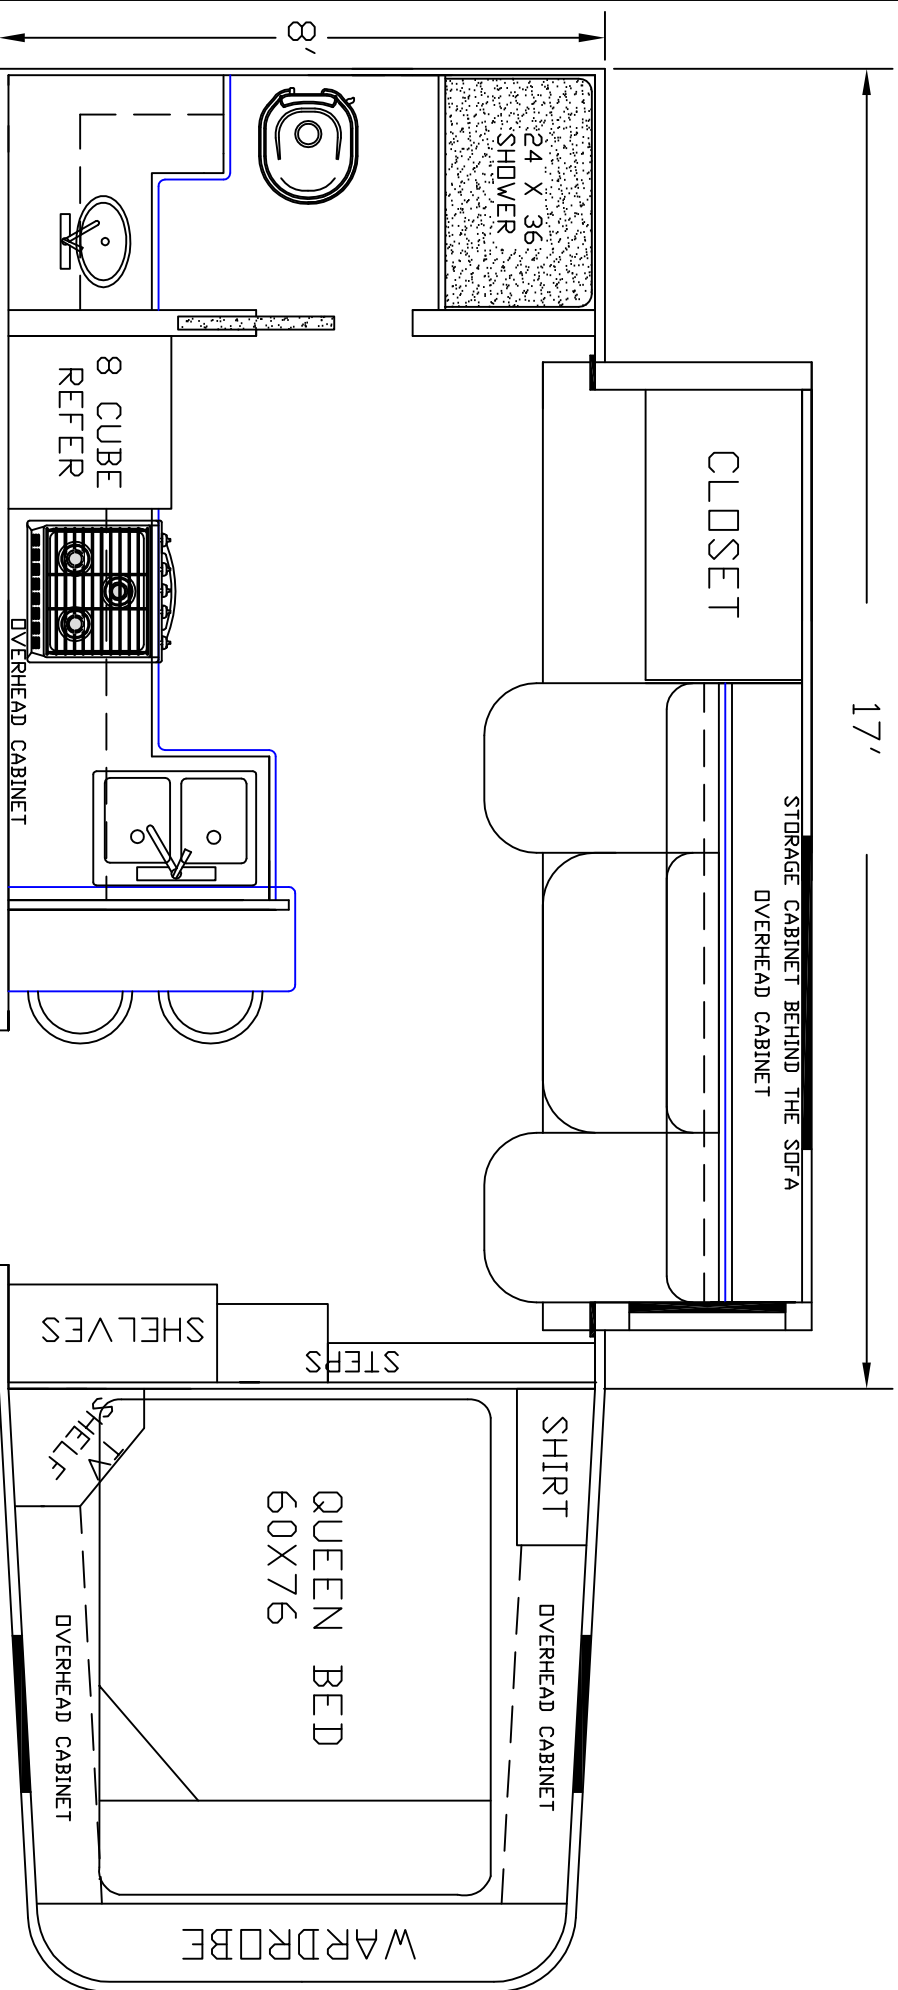

SIERRA INTERIORS 19224 CR 8 BRISTOL, IN. 46507 574-848-1300	
DEALER	STOCK DRAWING
CUSTOMER	SIERRA
VIN #	00000
MANUFACTURER	TBA
FILE NAME	17' STOCK DRAWING 21

DEALER	STOCK DRAWING
CUSTOMER	SIERRA
VIN #	0000
MANUFACTURER	TBA
FILE NAME	17' STOCK DRAWING 20

SIERRA INTERIORS  
 19224 CR 8  
 BRISTOL, IN, 46507  
 374-848-1300

SIERRA INTERIORS 19224 CR 8 BRISTOL, IN. 46507 574-848-1300		DEALER	STOCK DRAWING
CUSTOMER	SIERRA		
VIN #	00000		
MANUFACTURER	TBA		
FILE NAME	17' STOCK DRAWING 15		