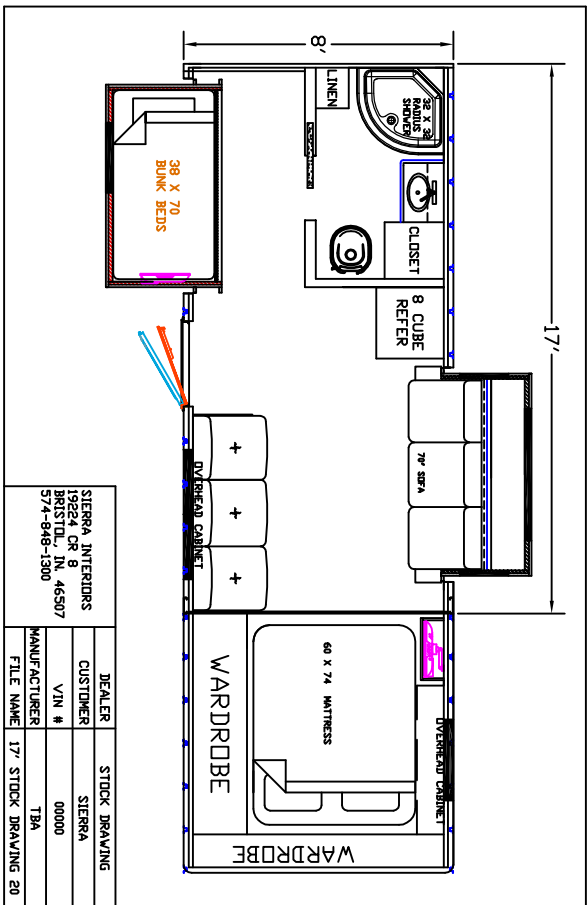

SIERRA INTERIORS 19224 CR 8 BRISTOL, IN. 46507 574-848-1300	
DEALER	STOCK DRAWING
CUSTOMER	SIERRA
VIN #	00000
MANUFACTURER	TBA
FILE NAME	17' STOCK DRAWING 21

DEALER	STOCK DRAWING
CUSTOMER	SIERRA
VIN #	0000
MANUFACTURER	TBA
FILE NAME	17' STOCK DRAWING 20