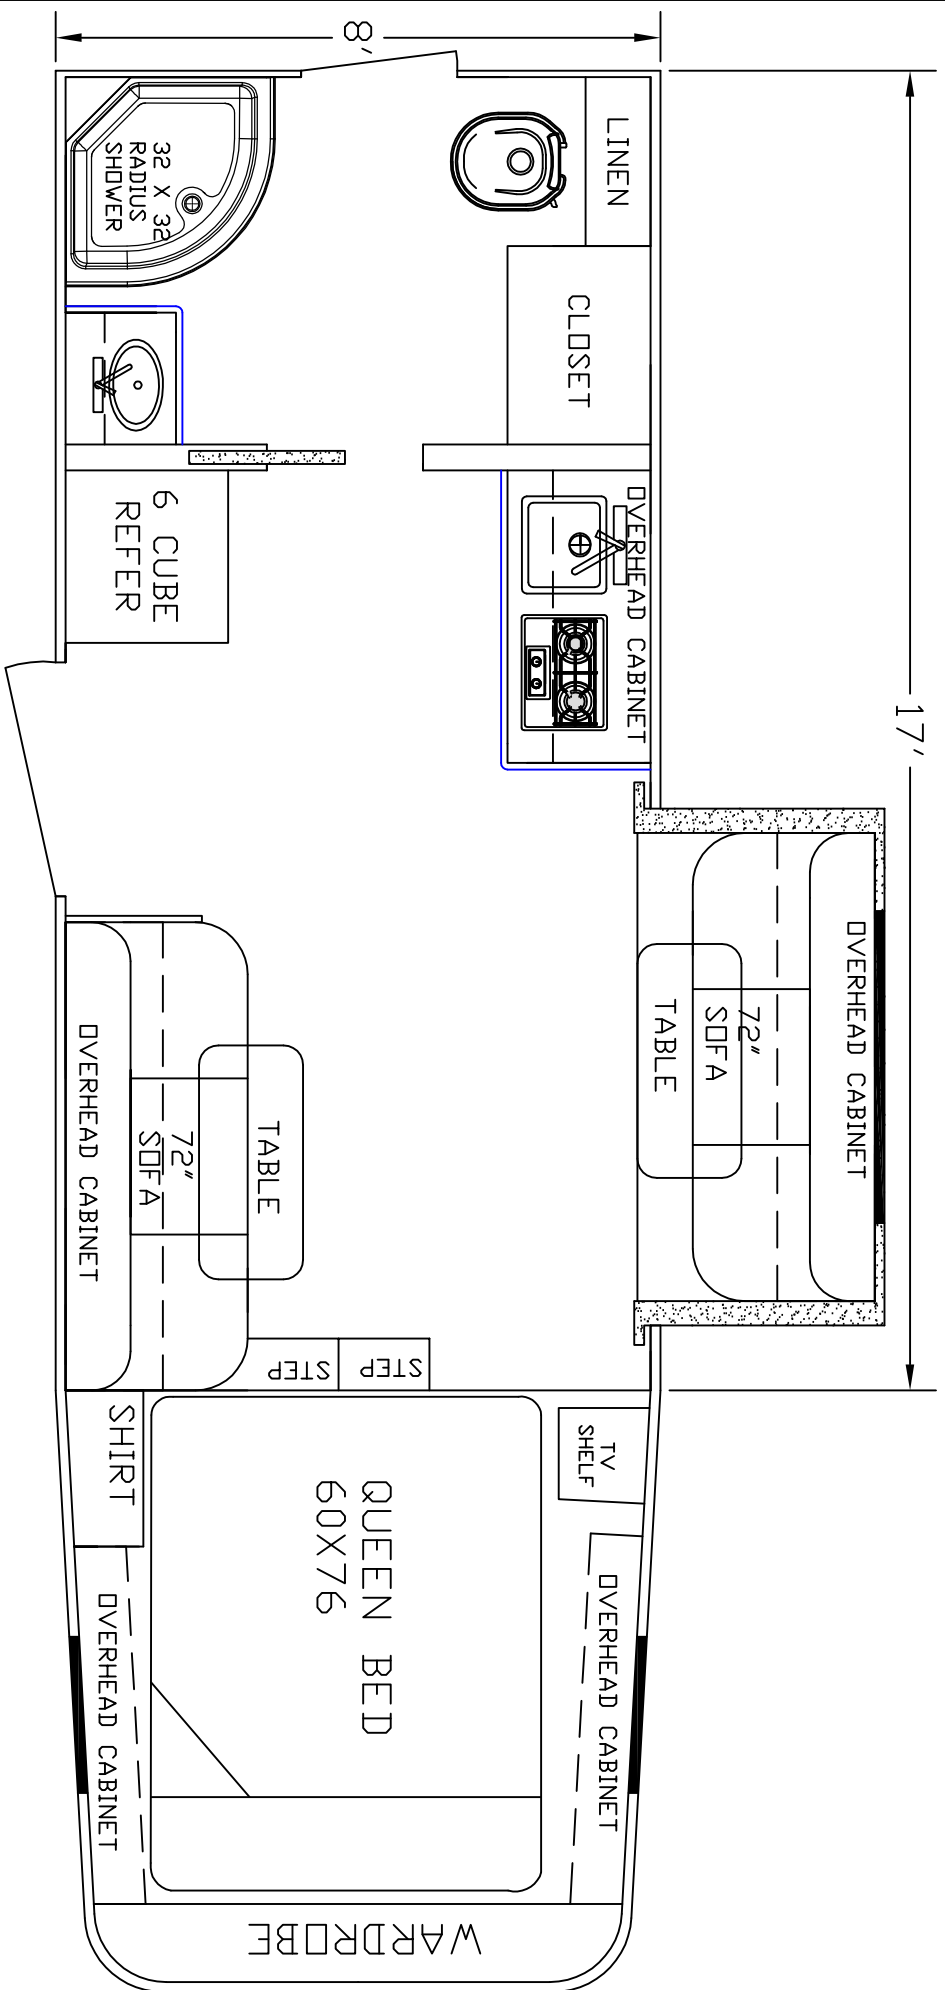

SIERRA INTERIORS
19224 CR 8
BRISTOL, IN. 46507
574-848-1300

DEALER	STOCK DRAWING
CUSTOMER	SIERRA
VIN #	00000
MANUFACTURER	TBA
FILE NAME	17' STOCK DRAWING 6