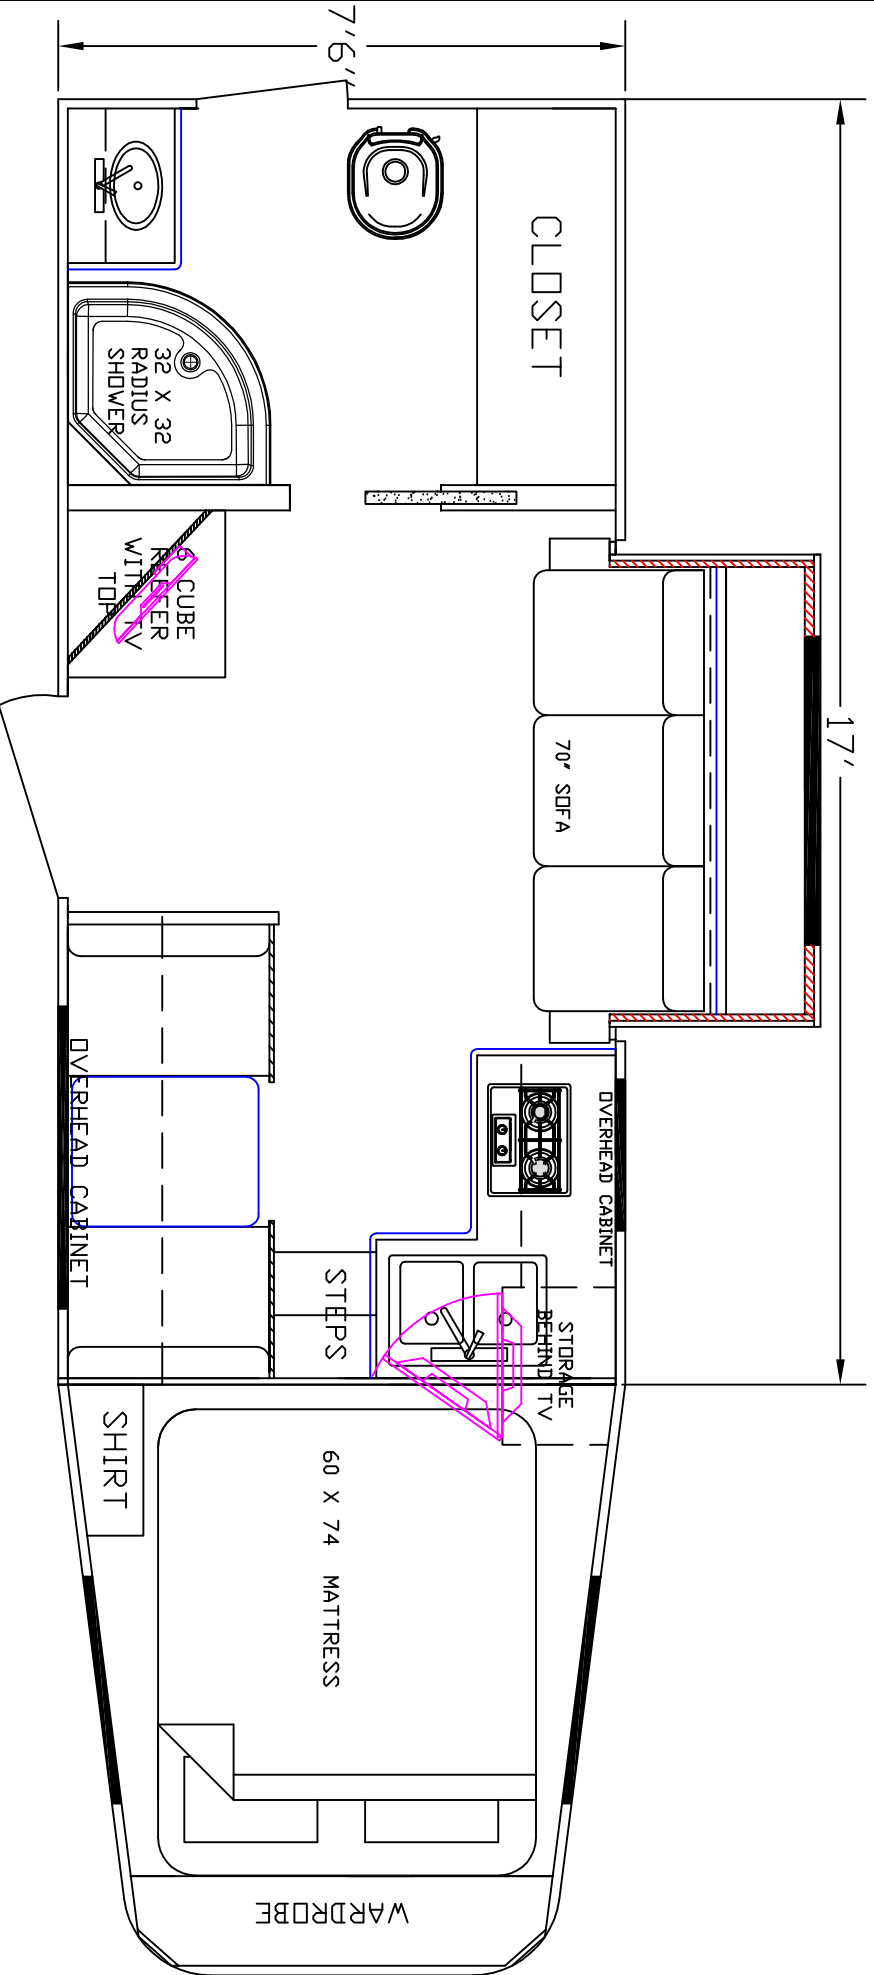

SIERRA INTERIORS 19224 CR 8 BRISTOL, IN. 46507 574-848-1300	
DEALER	STOCK DRAWING
CUSTOMER	SIERRA
VIN #	00000
MANUFACTURER	TBA
FILE NAME	17' STOCK DRAWING 21

DEALER	STOCK DRAWING
CUSTOMER	SIERRA
VIN #	0000
MANUFACTURER	TBA
FILE NAME	17' STOCK DRAWING 20

SIERRA INTERIORS  
 19224 CR 8  
 BRISTOL, IN, 46507  
 374-848-1300

SIERRA INTERIORS 19224 CR 8 BRISTOL, IN. 46507 574-848-1300		DEALER	STOCK DRAWING
CUSTOMER	SIERRA		
VIN #	00000		
MANUFACTURER	TBA		
FILE NAME	17' STOCK DRAWING 15		

SIERRA INTERIORS  
19224 CR 8  
BRISTOL, IN. 46507  
574-848-1300

DEALER	STOCK DRAWING
CUSTOMER	SIERRA
VIN #	00000
MANUFACTURER	TBA
FILE NAME	17' STOCK DRAWING 12

SIERRA INTERIORS 19224 CR 8 BRISTOL, IN, 46507 574-848-1300	
DEALER	STOCK DRAWING
CUSTOMER	SIERRA
VIN #	00000
MANUFACTURER	TBA
FILE NAME	17' STOCK DRAWING 11