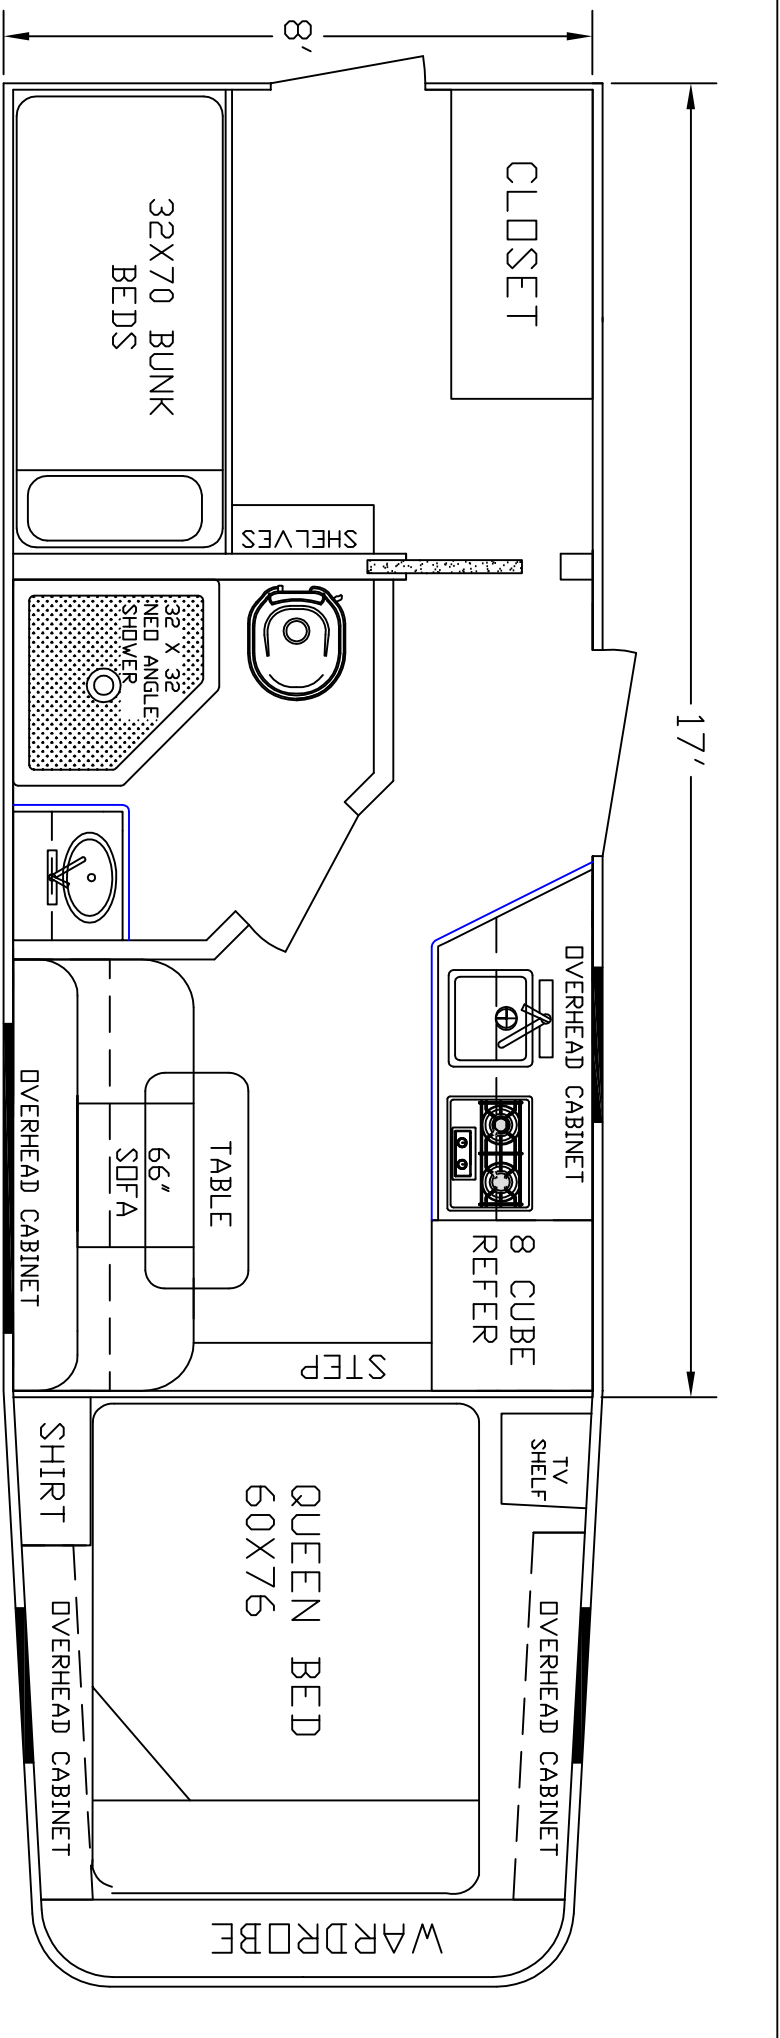

SIERRA INTERIORS 19224 CR 8 BRISTOL, IN. 46507 574-848-1300	
DEALER	STOCK DRAWING
CUSTOMER	SIERRA
VIN #	00000
MANUFACTURER	TBA
FILE NAME	17' STOCK DRAWING 21

DEALER	STOCK DRAWING
CUSTOMER	SIERRA
VIN #	0000
MANUFACTURER	TBA
FILE NAME	17' STOCK DRAWING 20

SIERRA INTERIORS  
 19224 CR 8  
 BRISTOL, IN, 46507  
 374-848-1300

SIERRA INTERIORS 19224 CR 8 BRISTOL, IN. 46507 574-848-1300		DEALER	STOCK DRAWING
CUSTOMER	SIERRA		
VIN #	00000		
MANUFACTURER	TBA		
FILE NAME	17' STOCK DRAWING 15		