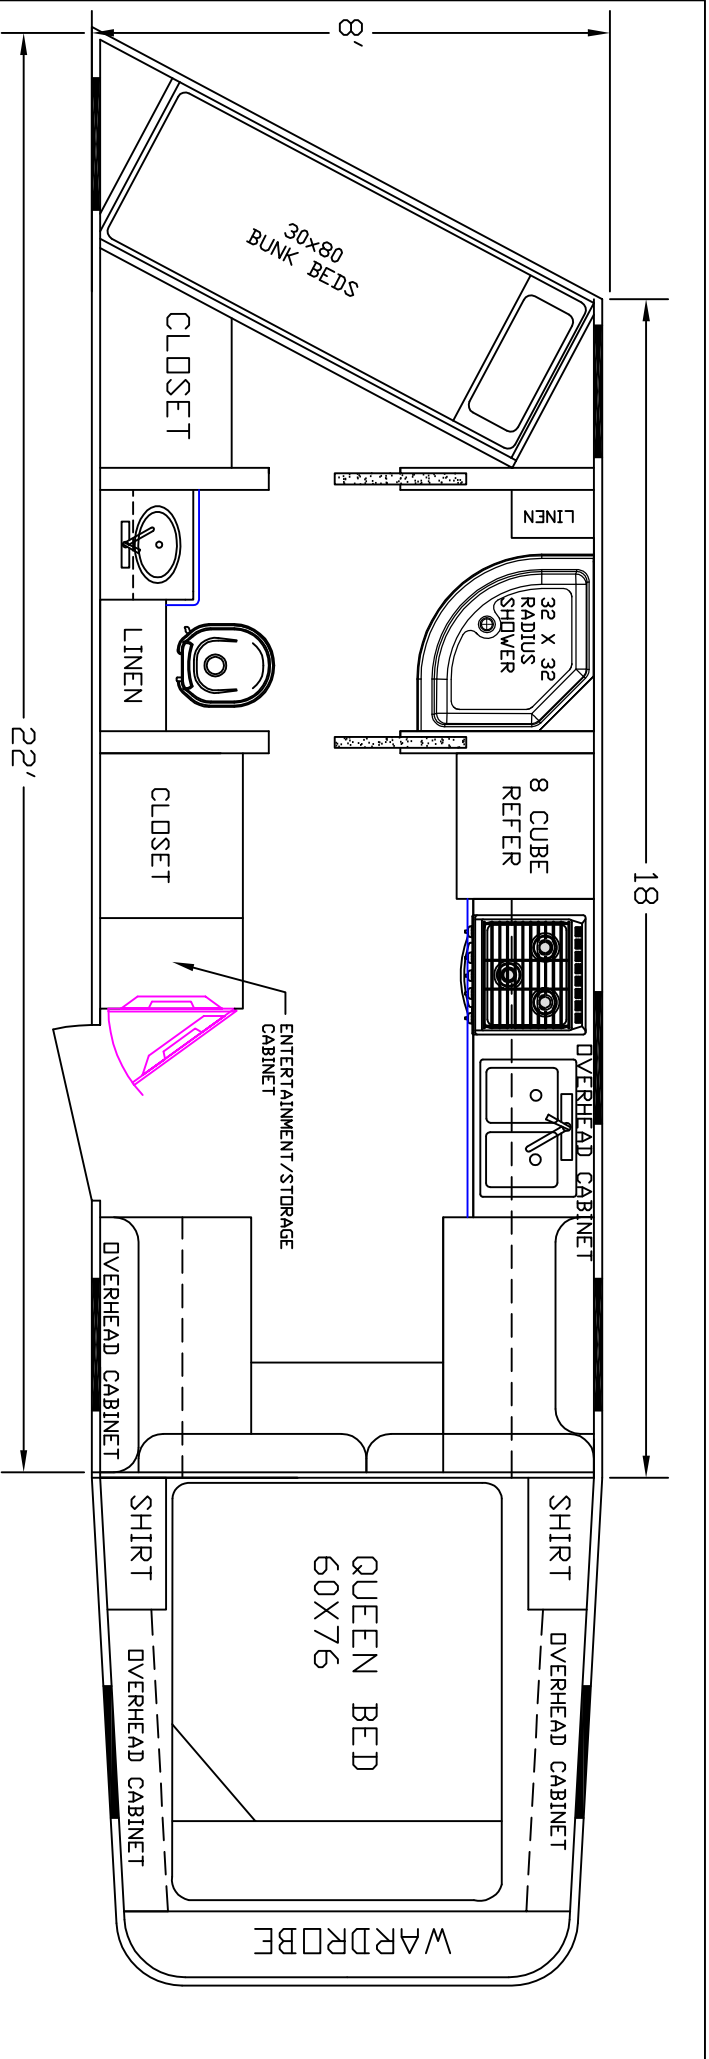

SIERRA INTERIORS  
 19224 CR 8  
 BRISTOL, IN. 46507  
 574-848-1300

DEALER	STOCK DRAWING
CUSTOMER	SIERRA
VIN #	00000
MANUFACTURER	TBA
FILE NAME	18' STOCK DRAWING 18

SIERRA INTERIORS 19224 CR 8 BRISTDL, IN. 46507 574-848-1300	
DEALER	STOCK DRAWING
CUSTOMER	SIERRA
VIN #	00000
MANUFACTURER	TBA
FILE NAME	18' STOCK DRAWING 17

SIERRA INTERIORS 19224 CR 8 BRISTOL, IN. 46507 574-848-1300	DEALER	STOCK DRAWING
	CUSTOMER	SIERRA
	VIN #	00000
	MANUFACTURER	TBA
	FILE NAME	18' STOCK DRAWING 13

SIERRA INTERIORS  
 19224 CR 8  
 BRISTOL, IN. 46507  
 574-848-1300

DEALER	STOCK DRAWING
CUSTOMER	SIERRA
VIN #	00000
MANUFACTURER	TBA
FILE NAME	18' STOCK DRAWING 11

SIERRA INTERIORS  
 19224 CR 8  
 BRISTOL, IN. 46507  
 574-848-1300

DEALER	STOCK DRAWING
CUSTOMER	SIERRA
VIN #	00000
MANUFACTURER	TBA
FILE NAME	18' STOCK DRAWING 10

DEALER	STOCK DRAWING
CUSTOMER	SIERRA
VIN #	00000
MANUFACTURER	TBA
FILE NAME	18' STOCK DRAWING 4

SIERRA INTERIORS  
 19224 CR 8  
 BRISTOL, IN, 46507  
 574-848-1300

DEALER	STOCK DRAWING
CUSTOMER	SIERRA
VIN #	00000
MANUFACTURER	TBA
SAVED AS	18' STOCK DRAWING 2