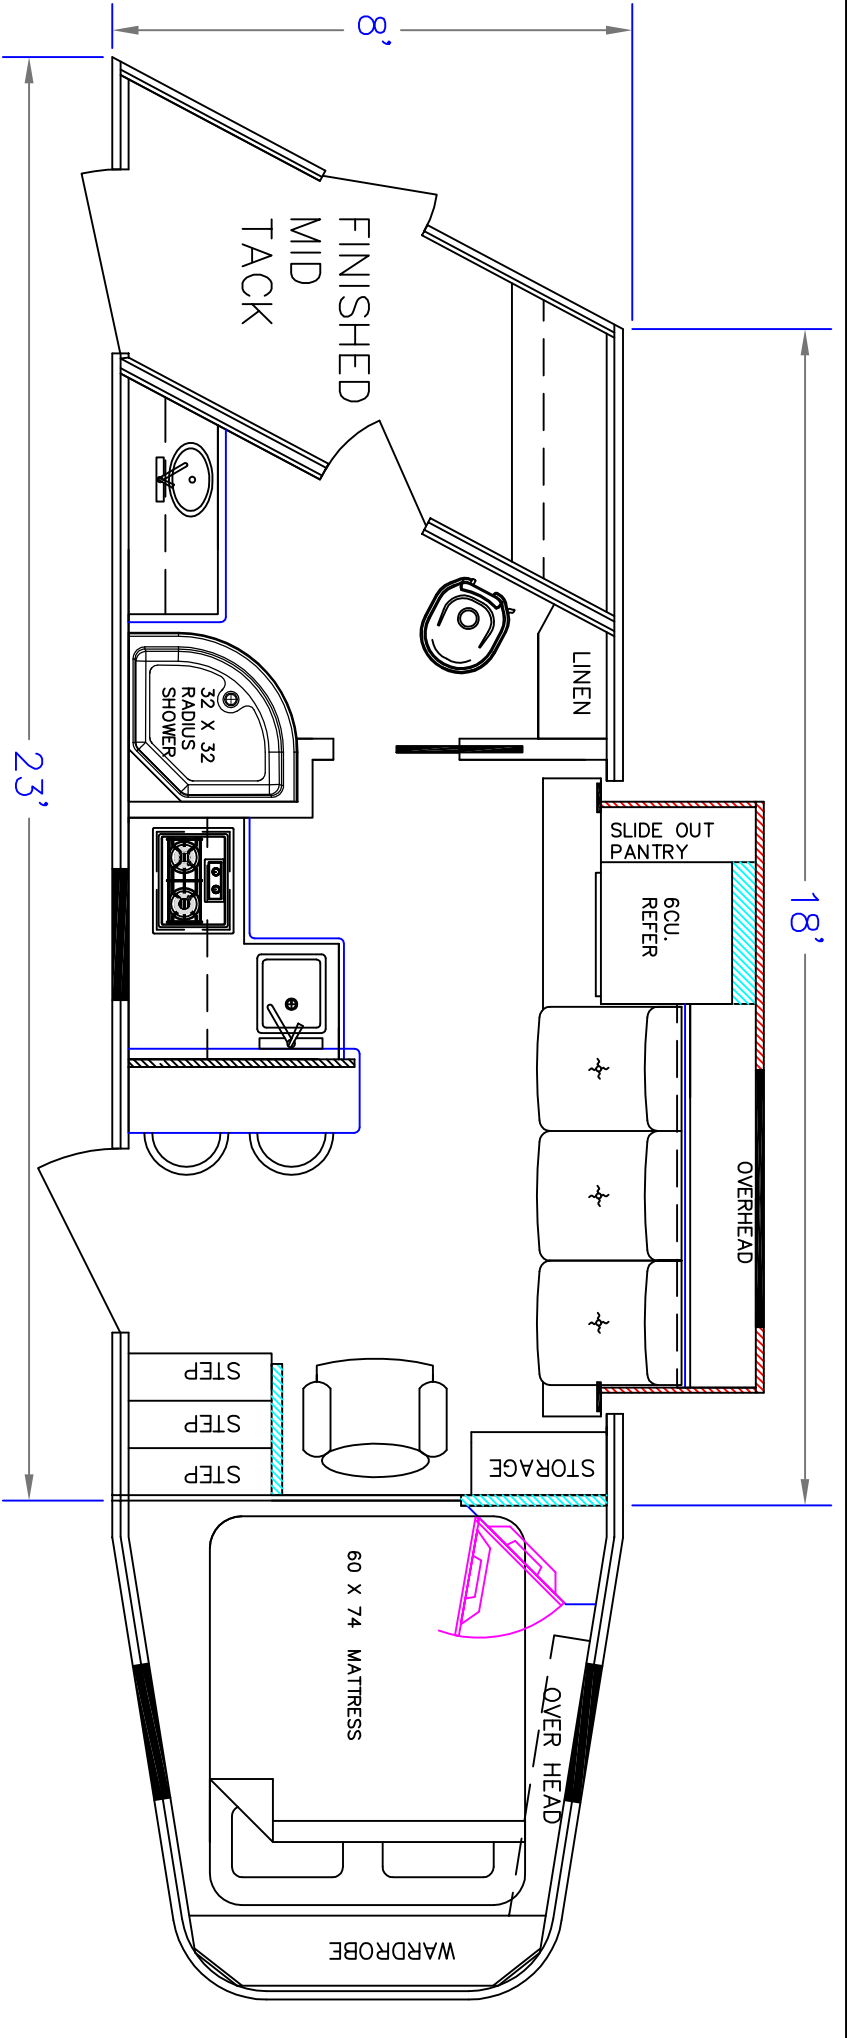

SIERRA INTERIORS  
 19224 CR 8  
 BRISTOL, IN. 46507  
 574-848-1300

DEALER	STOCK DRAWING
CUSTOMER	SIERRA
VIN #	00000
MANUFACTURER	TBA
FILE NAME	18' STOCK DRAWING 18

SIERRA INTERIORS 19224 CR 8 BRISTDL, IN. 46507 574-848-1300	
DEALER	STOCK DRAWING
CUSTOMER	SIERRA
VIN #	00000
MANUFACTURER	TBA
FILE NAME	18' STOCK DRAWING 17

DEALER	STOCK DRAWING
CUSTOMER	SIERRA
VIN #	00000
MANUFACTURER	TBA
FILE NAME	18' STOCK DRAWING 11

SIERRA INTERIORS  
 19224 CR 8  
 BRISTOL, IN. 46507  
 574-848-1300

DEALER	STOCK DRAWING
CUSTOMER	SIERRA
VIN #	00000
MANUFACTURER	TBA
FILE NAME	18' STOCK DRAWING 10

SIERRA INTERIORS 19224 CR 8 BRISTOL, IN. 46507 574-848-1300	
DEALER	STOCK DRAWING
CUSTOMER	SIERRA
VIN #	00000
MANUFACTURER	TBA
FILE NAME	18' STOCK DRAWING 9

SIERRA INTERIORS  
 19224 CR 8  
 BRISTOL, IN. 46507  
 574-848-1300

DEALER	STOCK DRAWING
CUSTOMER	SIERRA
VIN #	00000
MANUFACTURER	TBA
FILE NAME	18' STOCK DRAWING 4

SIERRA INTERIORS  
 19224 CR 8  
 BRISTOL, IN, 46507  
 574-848-1300

DEALER	STOCK DRAWING
CUSTOMER	SIERRA
VIN #	00000
MANUFACTURER	TBA
SAVED AS	18' STOCK DRAWING 2