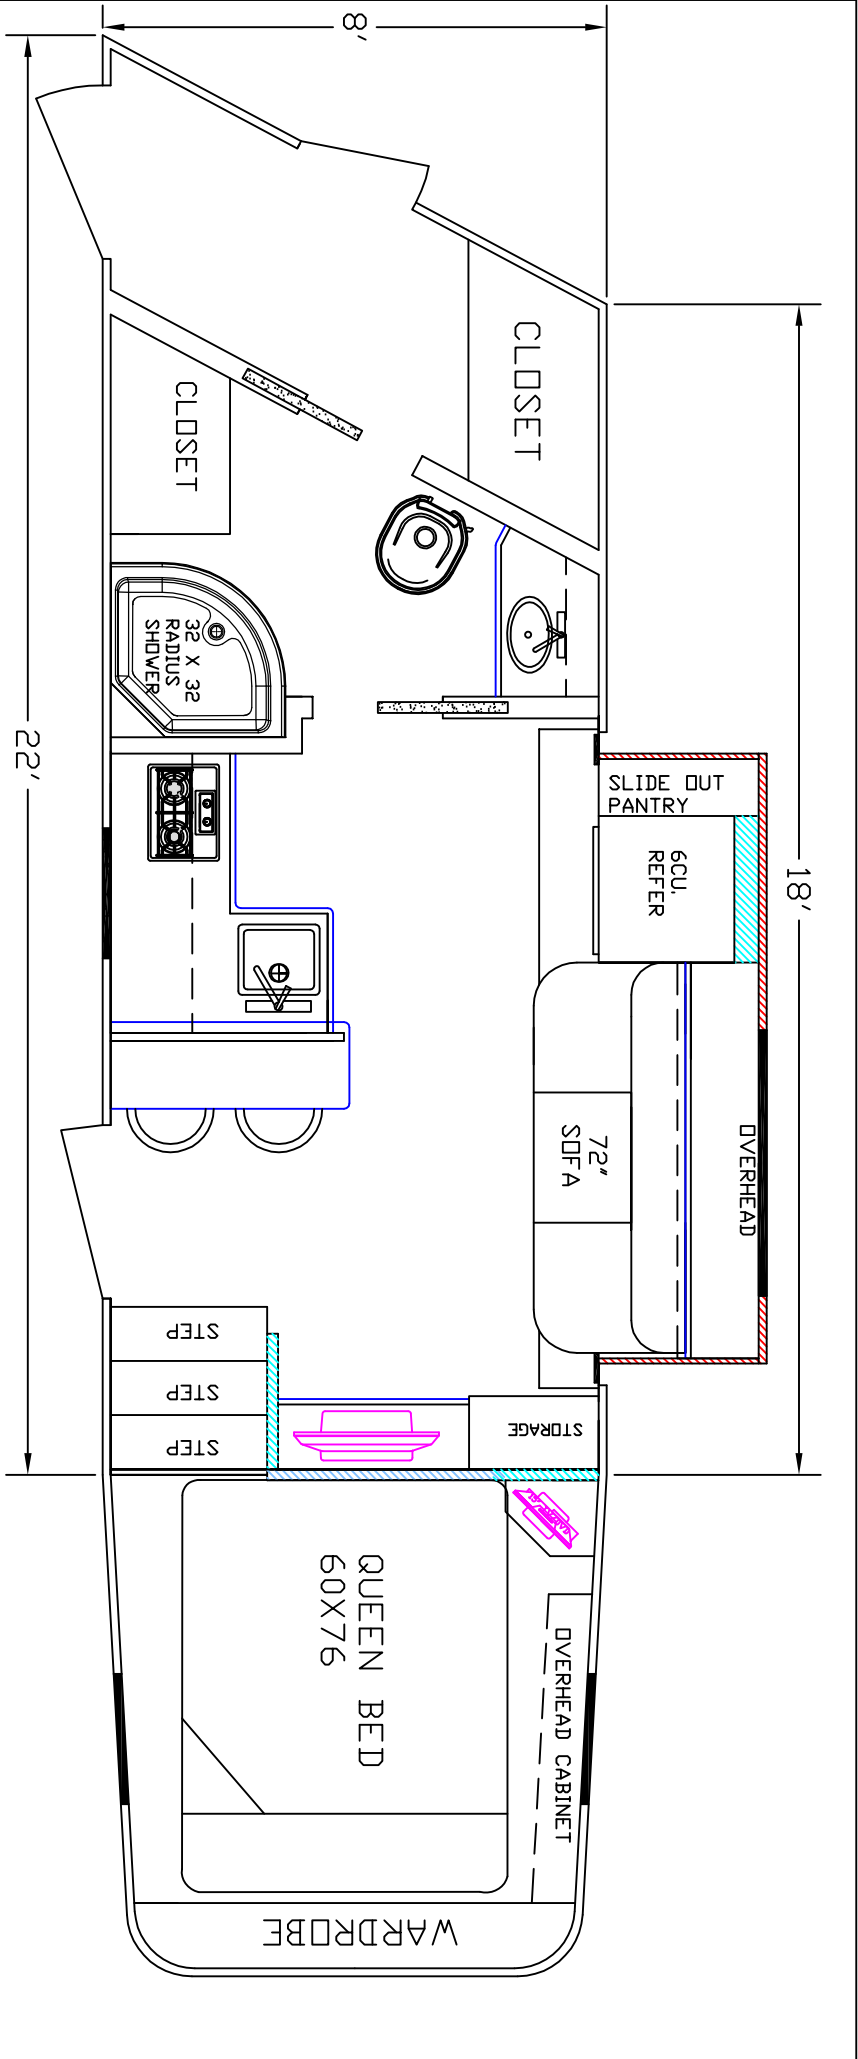

SIERRA INTERIORS  
 19224 CR 8  
 BRISTOL, IN. 46507  
 574-848-1300

DEALER	STOCK DRAWING
CUSTOMER	SIERRA
VIN #	00000
MANUFACTURER	TBA
FILE NAME	18' STOCK DRAWING 18

SIERRA INTERIORS 19224 CR 8 BRISTDL, IN. 46507 574-848-1300	
DEALER	STOCK DRAWING
CUSTOMER	SIERRA
VIN #	00000
MANUFACTURER	TBA
FILE NAME	18' STOCK DRAWING 17

SIERRA INTERIORS 19224 CR 8 BRISTOL, IN. 46507 574-848-1300	DEALER	STOCK DRAWING
	CUSTOMER	SIERRA
	VIN #	00000
	MANUFACTURER	TBA
	FILE NAME	18' STOCK DRAWING 13

SIERRA INTERIORS  
 19224 CR 8  
 BRISTOL, IN. 46507  
 574-848-1300

DEALER	STOCK DRAWING
CUSTOMER	SIERRA
VIN #	00000
MANUFACTURER	TBA
FILE NAME	18' STOCK DRAWING 11

SIERRA INTERIORS  
 19224 CR 8  
 BRISTOL, IN. 46507  
 574-848-1300

DEALER	STOCK DRAWING
CUSTOMER	SIERRA
VIN #	00000
MANUFACTURER	TBA
FILE NAME	18' STOCK DRAWING 10

DEALER	STOCK DRAWING
CUSTOMER	SIERRA
VIN #	00000
MANUFACTURER	TBA
FILE NAME	18' STOCK DRAWING 4

SIERRA INTERIORS  
 19224 CR 8  
 BRISTOL, IN, 46507  
 574-848-1300

DEALER	STOCK DRAWING
CUSTOMER	SIERRA
VIN #	00000
MANUFACTURER	TBA
SAVED AS	18' STOCK DRAWING 2