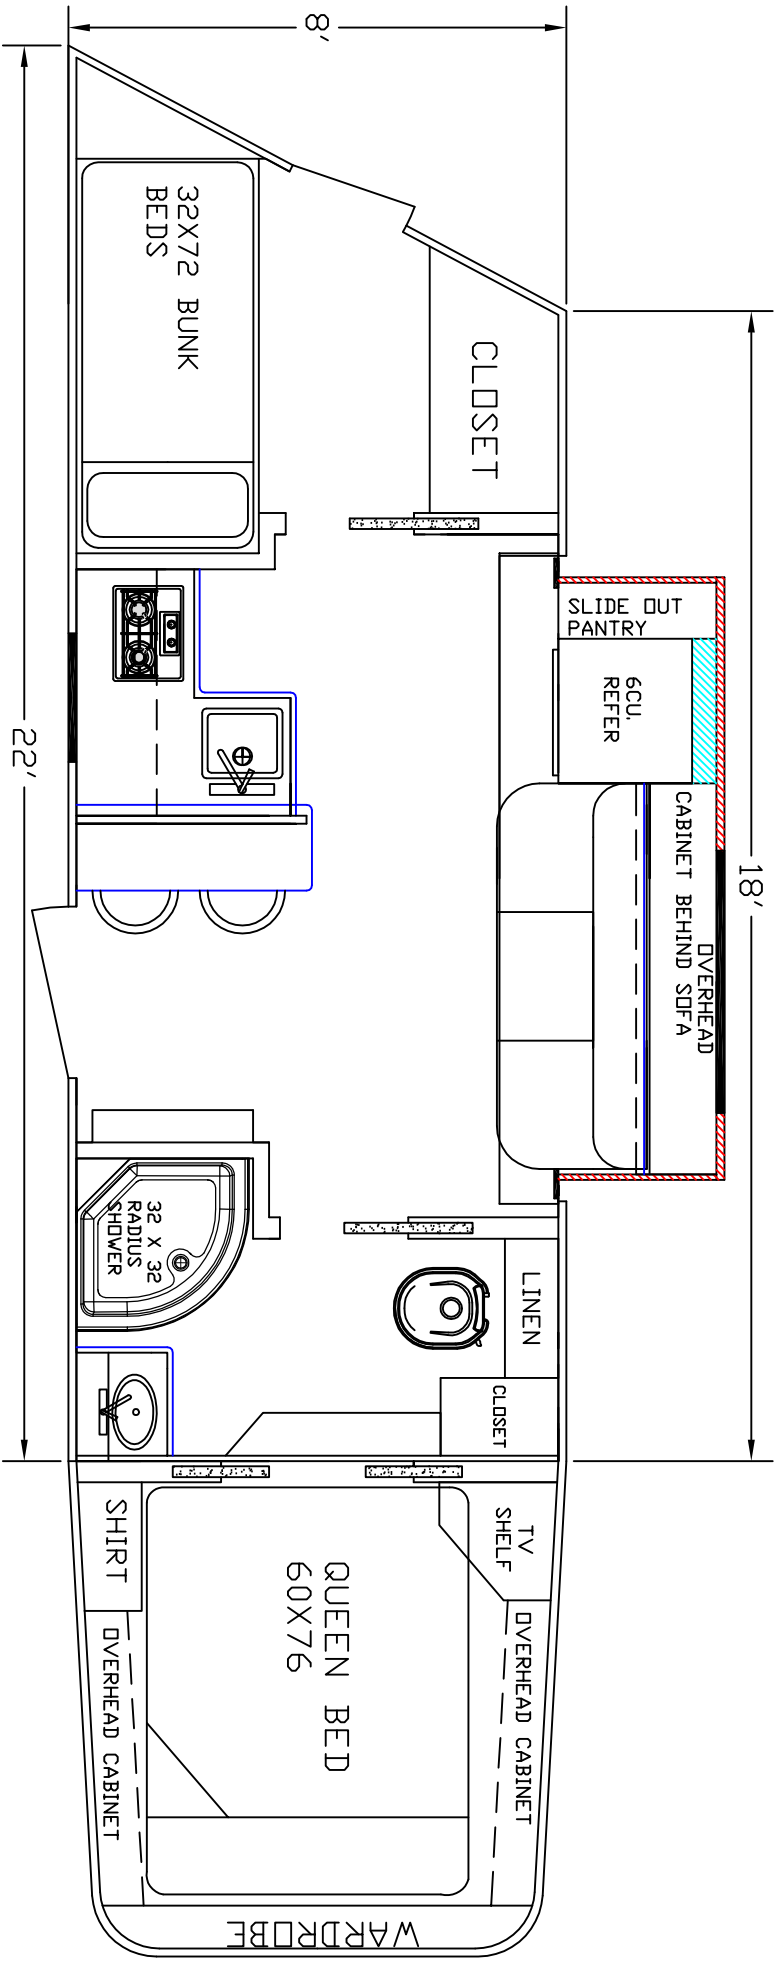

SIERRA INTERIORS  
 19224 CR 8  
 BRISTOL, IN. 46507  
 574-848-1300

DEALER	STOCK DRAWING
CUSTOMER	SIERRA
VIN #	00000
MANUFACTURER	TBA
FILE NAME	18' STOCK DRAWING 18

SIERRA INTERIORS 19224 CR 8 BRISTDL, IN. 46507 574-848-1300	
DEALER	STOCK DRAWING
CUSTOMER	SIERRA
VIN #	00000
MANUFACTURER	TBA
FILE NAME	18' STOCK DRAWING 17

SIERRA INTERIORS 19224 CR 8 BRISTOL, IN. 46507 574-848-1300	DEALER	STOCK DRAWING
	CUSTOMER	SIERRA
	VIN #	00000
	MANUFACTURER	TBA
	FILE NAME	18' STOCK DRAWING 13

SIERRA INTERIORS  
 19224 CR 8  
 BRISTOL, IN. 46507  
 574-848-1300

DEALER	STOCK DRAWING
CUSTOMER	SIERRA
VIN #	00000
MANUFACTURER	TBA
FILE NAME	18' STOCK DRAWING 11

SIERRA INTERIORS  
 19224 CR 8  
 BRISTOL, IN. 46507  
 574-848-1300

DEALER	STOCK DRAWING
CUSTOMER	SIERRA
VIN #	00000
MANUFACTURER	TBA
FILE NAME	18' STOCK DRAWING 10

DEALER	STOCK DRAWING
CUSTOMER	SIERRA
VIN #	00000
MANUFACTURER	TBA
FILE NAME	18' STOCK DRAWING 4

SIERRA INTERIORS  
 19224 CR 8  
 BRISTOL, IN, 46507  
 574-848-1300

DEALER	STOCK DRAWING
CUSTOMER	SIERRA
VIN #	00000
MANUFACTURER	TBA
SAVED AS	18' STOCK DRAWING 2