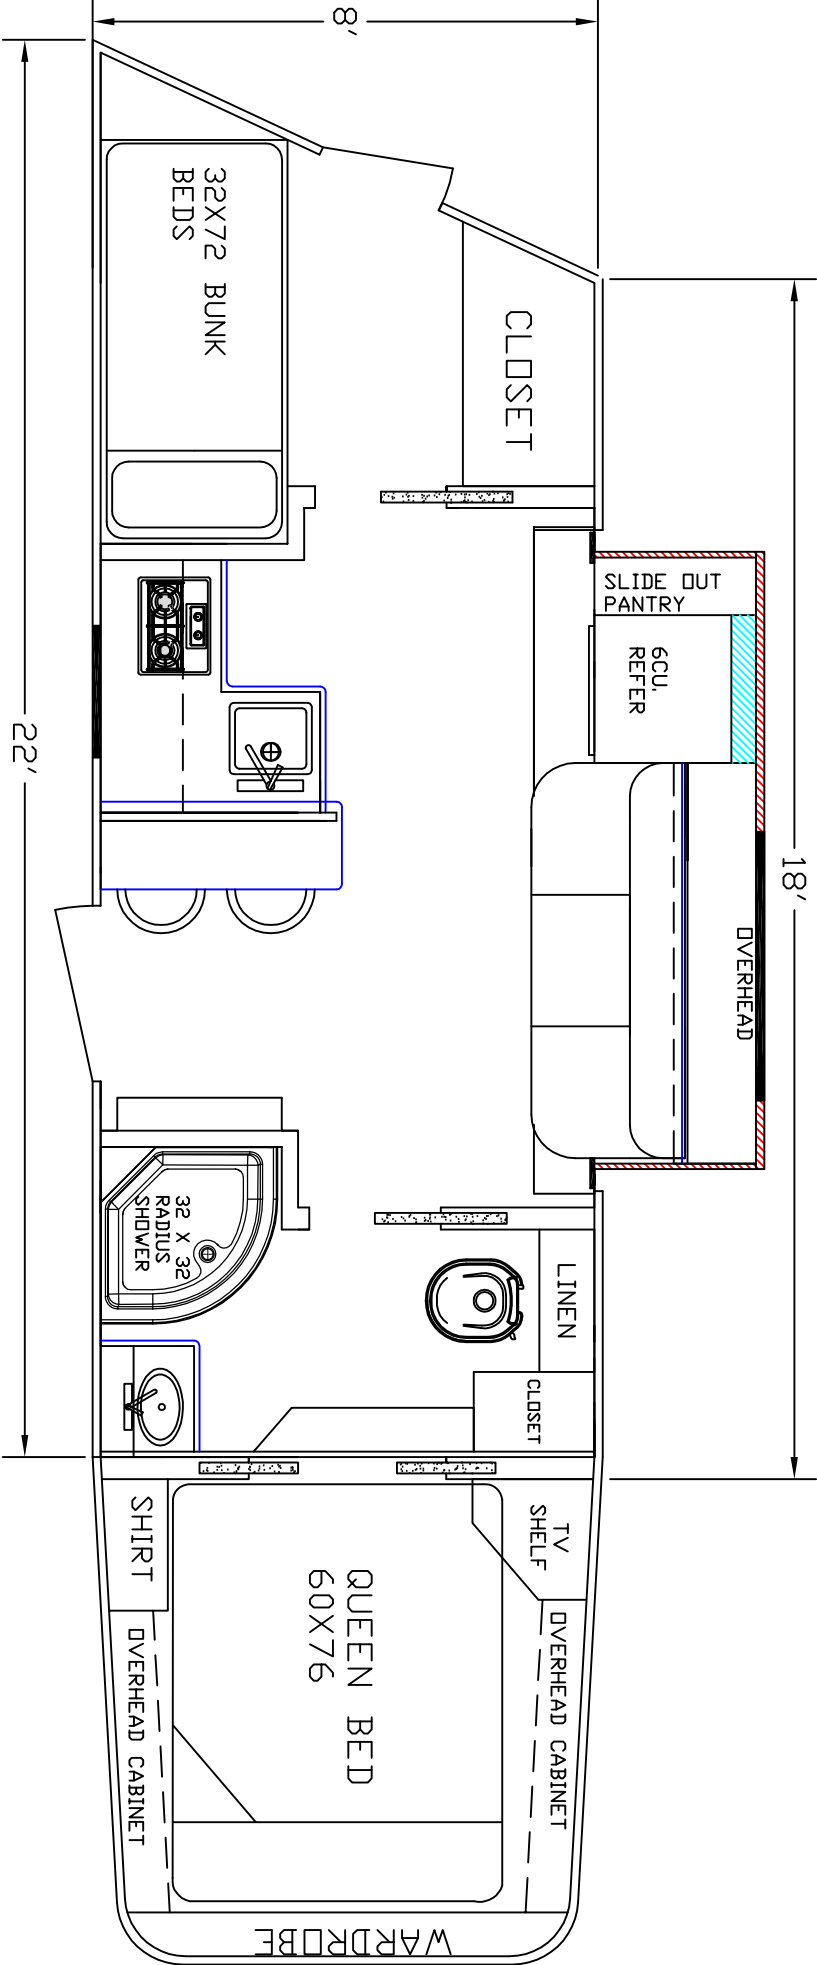

SIERRA INTERIORS  
 19224 CR 8  
 BRISTOL, IN. 46507  
 574-848-1300

DEALER	STOCK DRAWING
CUSTOMER	SIERRA
VIN #	00000
MANUFACTURER	TBA
FILE NAME	18' STOCK DRAWING 18

SIERRA INTERIORS 19224 CR 8 BRISTDL, IN. 46507 574-848-1300	
DEALER	STOCK DRAWING
CUSTOMER	SIERRA
VIN #	00000
MANUFACTURER	TBA
FILE NAME	18' STOCK DRAWING 17

SIERRA INTERIORS 19224 CR 8 BRISTOL, IN. 46507 574-848-1300	DEALER	STOCK DRAWING
	CUSTOMER	SIERRA
	VIN #	00000
	MANUFACTURER	TBA
	FILE NAME	18' STOCK DRAWING 13

SIERRA INTERIORS  
 19224 CR 8  
 BRISTOL, IN. 46507  
 574-848-1300

DEALER	STOCK DRAWING
CUSTOMER	SIERRA
VIN #	00000
MANUFACTURER	TBA
FILE NAME	18' STOCK DRAWING 11

SIERRA INTERIORS  
 19224 CR 8  
 BRISTOL, IN. 46507  
 574-848-1300

DEALER	STOCK DRAWING
CUSTOMER	SIERRA
VIN #	00000
MANUFACTURER	TBA
FILE NAME	18' STOCK DRAWING 10

DEALER	STOCK DRAWING
CUSTOMER	SIERRA
VIN #	00000
MANUFACTURER	TBA
FILE NAME	18' STOCK DRAWING 4

SIERRA INTERIORS  
 19224 CR 8  
 BRISTOL, IN, 46507  
 574-848-1300

DEALER	STOCK DRAWING
CUSTOMER	SIERRA
VIN #	00000
MANUFACTURER	TBA
SAVED AS	18' STOCK DRAWING 2