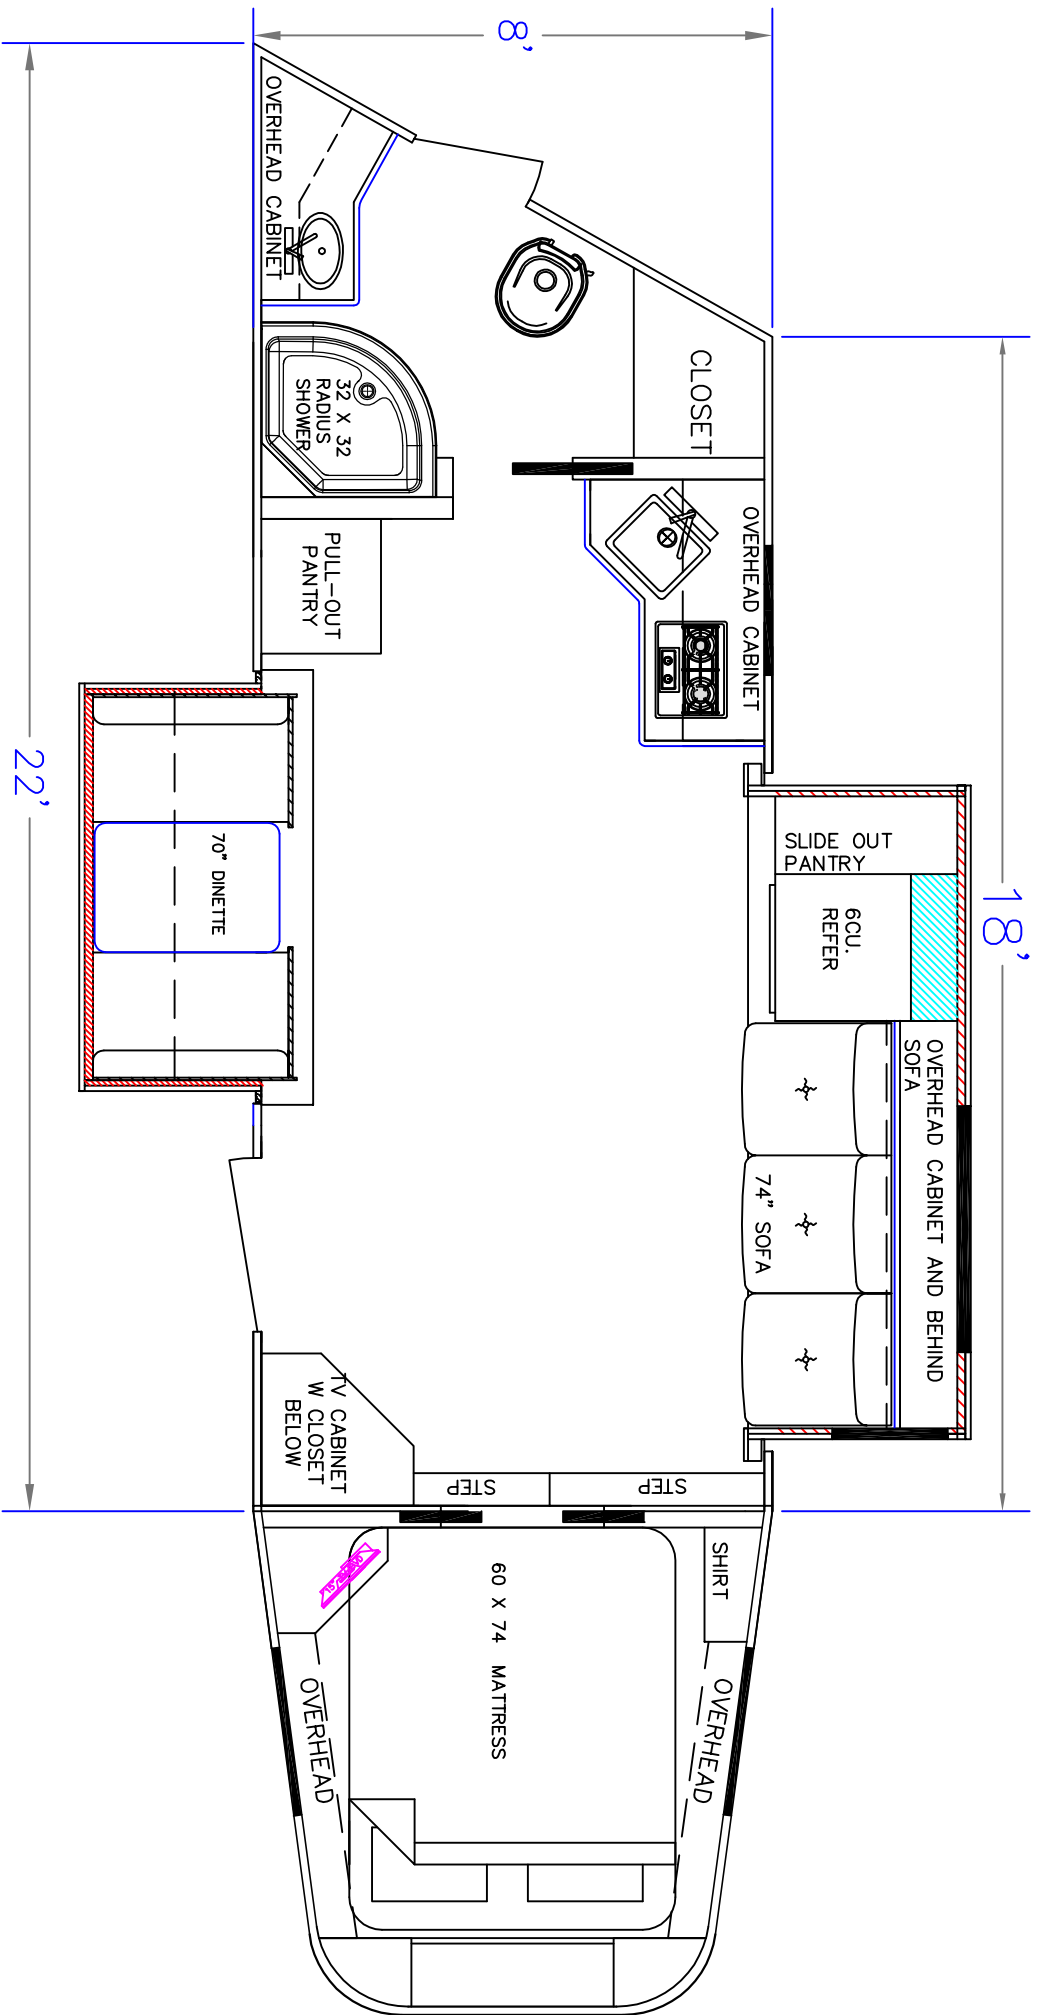

SIERRA INTERIORS  
 19224 CR 8  
 BRISTOL, IN. 46507  
 574-848-1300

DEALER	STOCK DRAWING
CUSTOMER	SIERRA
VIN #	00000
MANUFACTURER	TBA
FILE NAME	18' STOCK DRAWING 18

SIERRA INTERIORS 19224 CR 8 BRISTDL, IN. 46507 574-848-1300	
DEALER	STOCK DRAWING
CUSTOMER	SIERRA
VIN #	00000
MANUFACTURER	TBA
FILE NAME	18' STOCK DRAWING 17

SIERRA INTERIORS 19224 CR 8 BRISTOL, IN. 46507 574-848-1300	DEALER	STOCK DRAWING
	CUSTOMER	SIERRA
	VIN #	00000
	MANUFACTURER	TBA
	FILE NAME	18' STOCK DRAWING 13

SIERRA INTERIORS  
 19224 CR 8  
 BRISTOL, IN. 46507  
 574-848-1300

DEALER	STOCK DRAWING
CUSTOMER	SIERRA
VIN #	00000
MANUFACTURER	TBA
FILE NAME	18' STOCK DRAWING 11

SIERRA INTERIORS  
 19224 CR 8  
 BRISTOL, IN. 46507  
 574-848-1300

DEALER	STOCK DRAWING
CUSTOMER	SIERRA
VIN #	00000
MANUFACTURER	TBA
FILE NAME	18' STOCK DRAWING 10