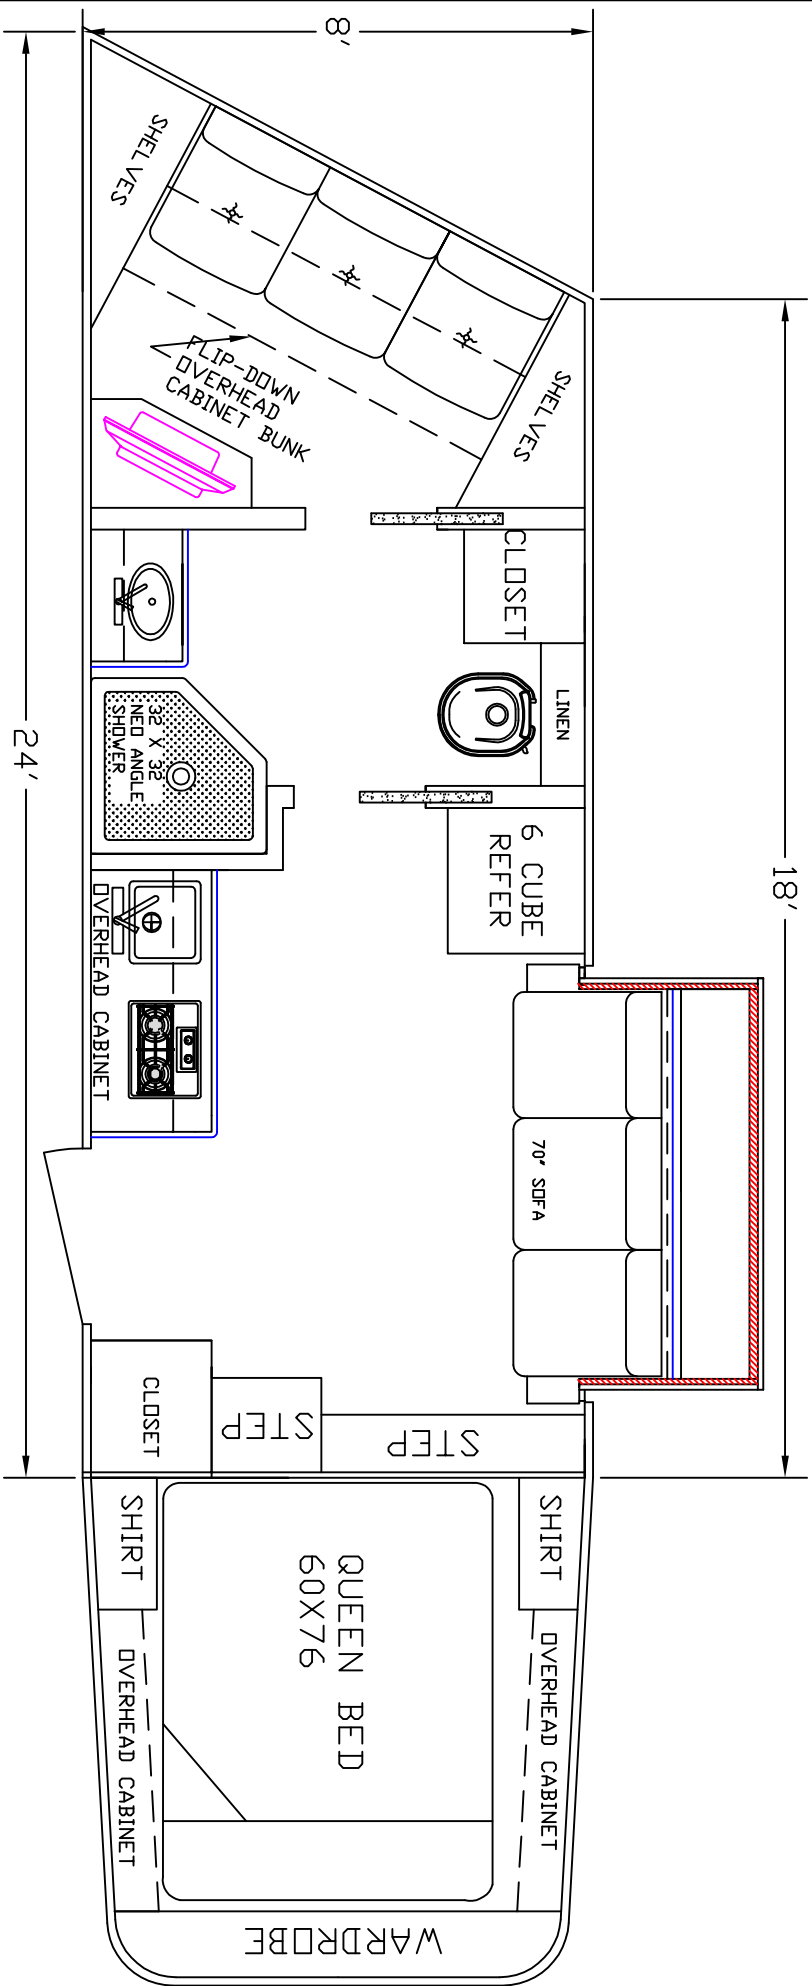

SIERRA INTERIORS
19224 CR 8
BRISTOL, IN. 46507
574-848-1300

DEALER	STOCK DRAWING
CUSTOMER	SIERRA
VIN #	00000
MANUFACTURER	TBA
FILE NAME	18' STOCK DRAWING 4