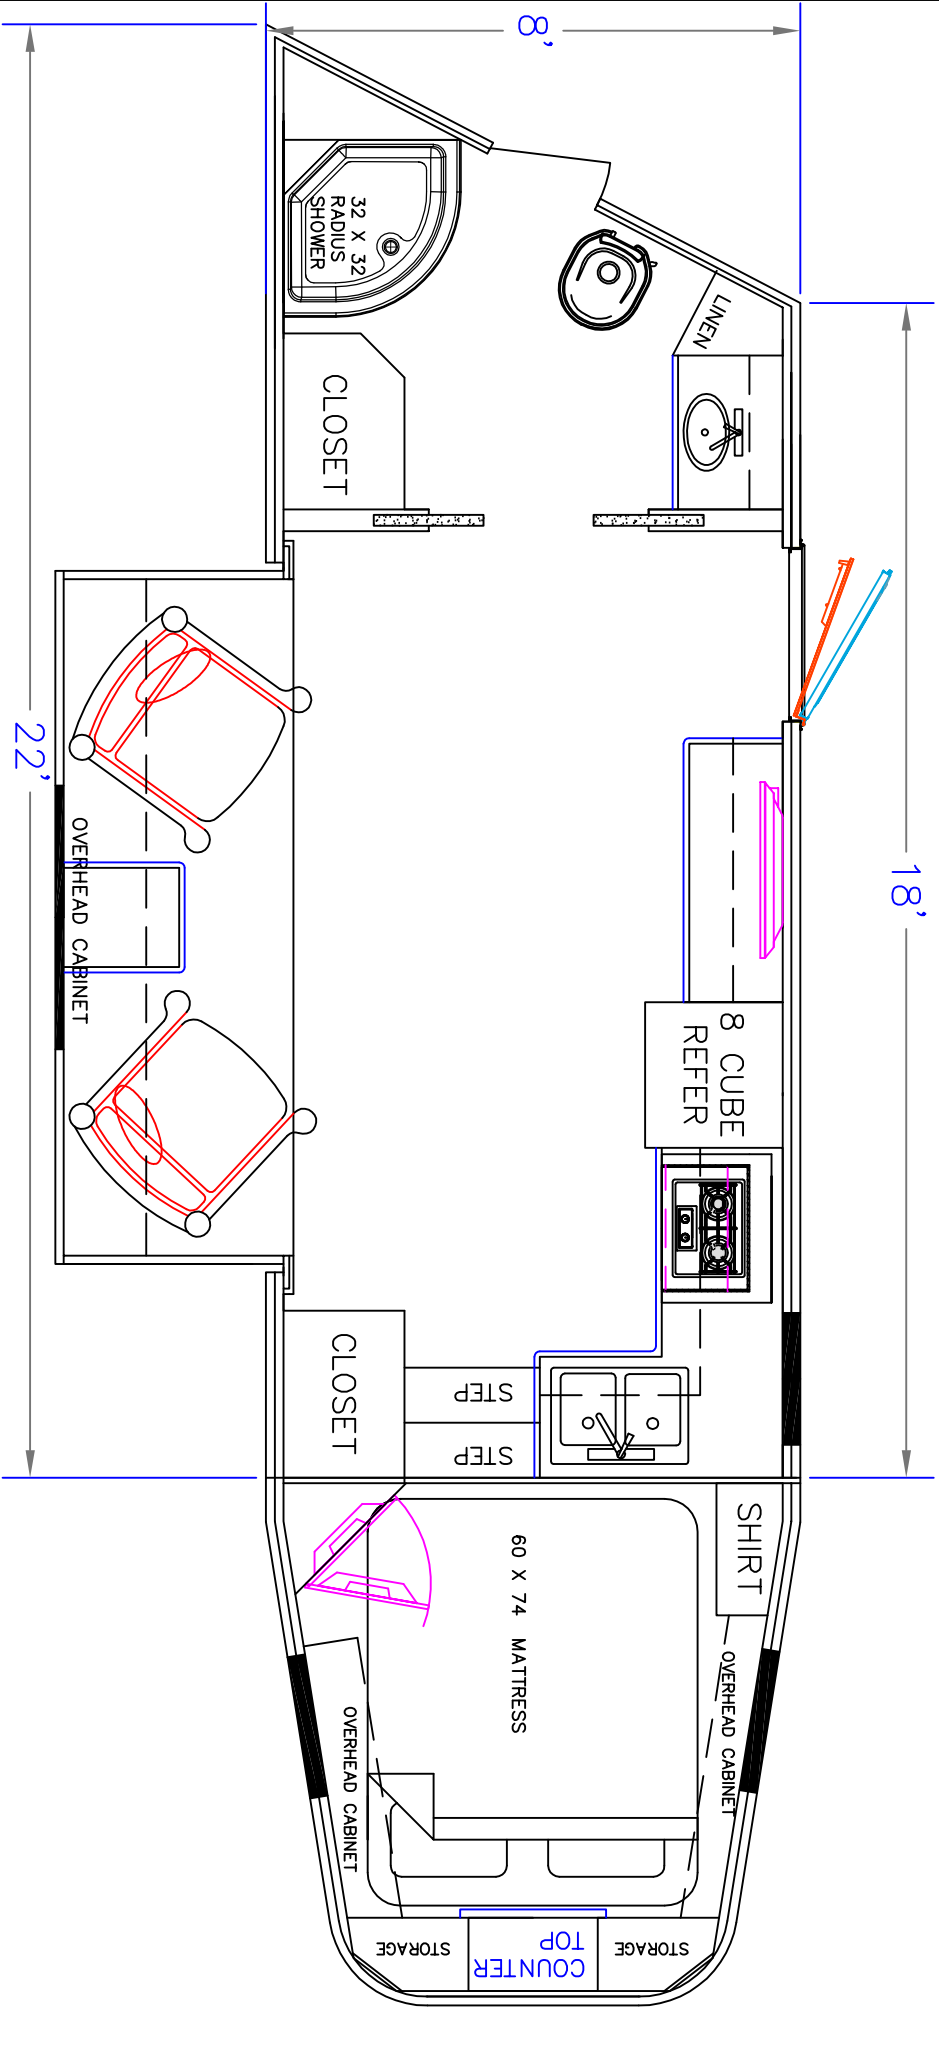

SIERRA INTERIORS  
 19224 CR 8  
 BRISTOL, IN. 46507  
 574-848-1300

DEALER	STOCK DRAWING
CUSTOMER	SIERRA
VIN #	00000
MANUFACTURER	TBA
FILE NAME	18' STOCK DRAWING 18

SIERRA INTERIORS 19224 CR 8 BRISTDL, IN. 46507 574-848-1300	
DEALER	STOCK DRAWING
CUSTOMER	SIERRA
VIN #	00000
MANUFACTURER	TBA
FILE NAME	18' STOCK DRAWING 17

SIERRA INTERIORS 19224 CR 8 BRISTOL, IN. 46507 574-848-1300	DEALER	STOCK DRAWING
	CUSTOMER	SIERRA
	VIN #	00000
	MANUFACTURER	TBA
	FILE NAME	18' STOCK DRAWING 13

SIERRA INTERIORS  
 19224 CR 8  
 BRISTOL, IN. 46507  
 574-848-1300

DEALER	STOCK DRAWING
CUSTOMER	SIERRA
VIN #	00000
MANUFACTURER	TBA
FILE NAME	18' STOCK DRAWING 11

SIERRA INTERIORS  
 19224 CR 8  
 BRISTOL, IN. 46507  
 574-848-1300

DEALER	STOCK DRAWING
CUSTOMER	SIERRA
VIN #	00000
MANUFACTURER	TBA
FILE NAME	18' STOCK DRAWING 10

DEALER	STOCK DRAWING
CUSTOMER	SIERRA
VIN #	00000
MANUFACTURER	TBA
FILE NAME	18' STOCK DRAWING 4

SIERRA INTERIORS  
 19224 CR 8  
 BRISTOL, IN, 46507  
 574-848-1300

DEALER	STOCK DRAWING
CUSTOMER	SIERRA
VIN #	00000
MANUFACTURER	TBA
SAVED AS	18' STOCK DRAWING 2