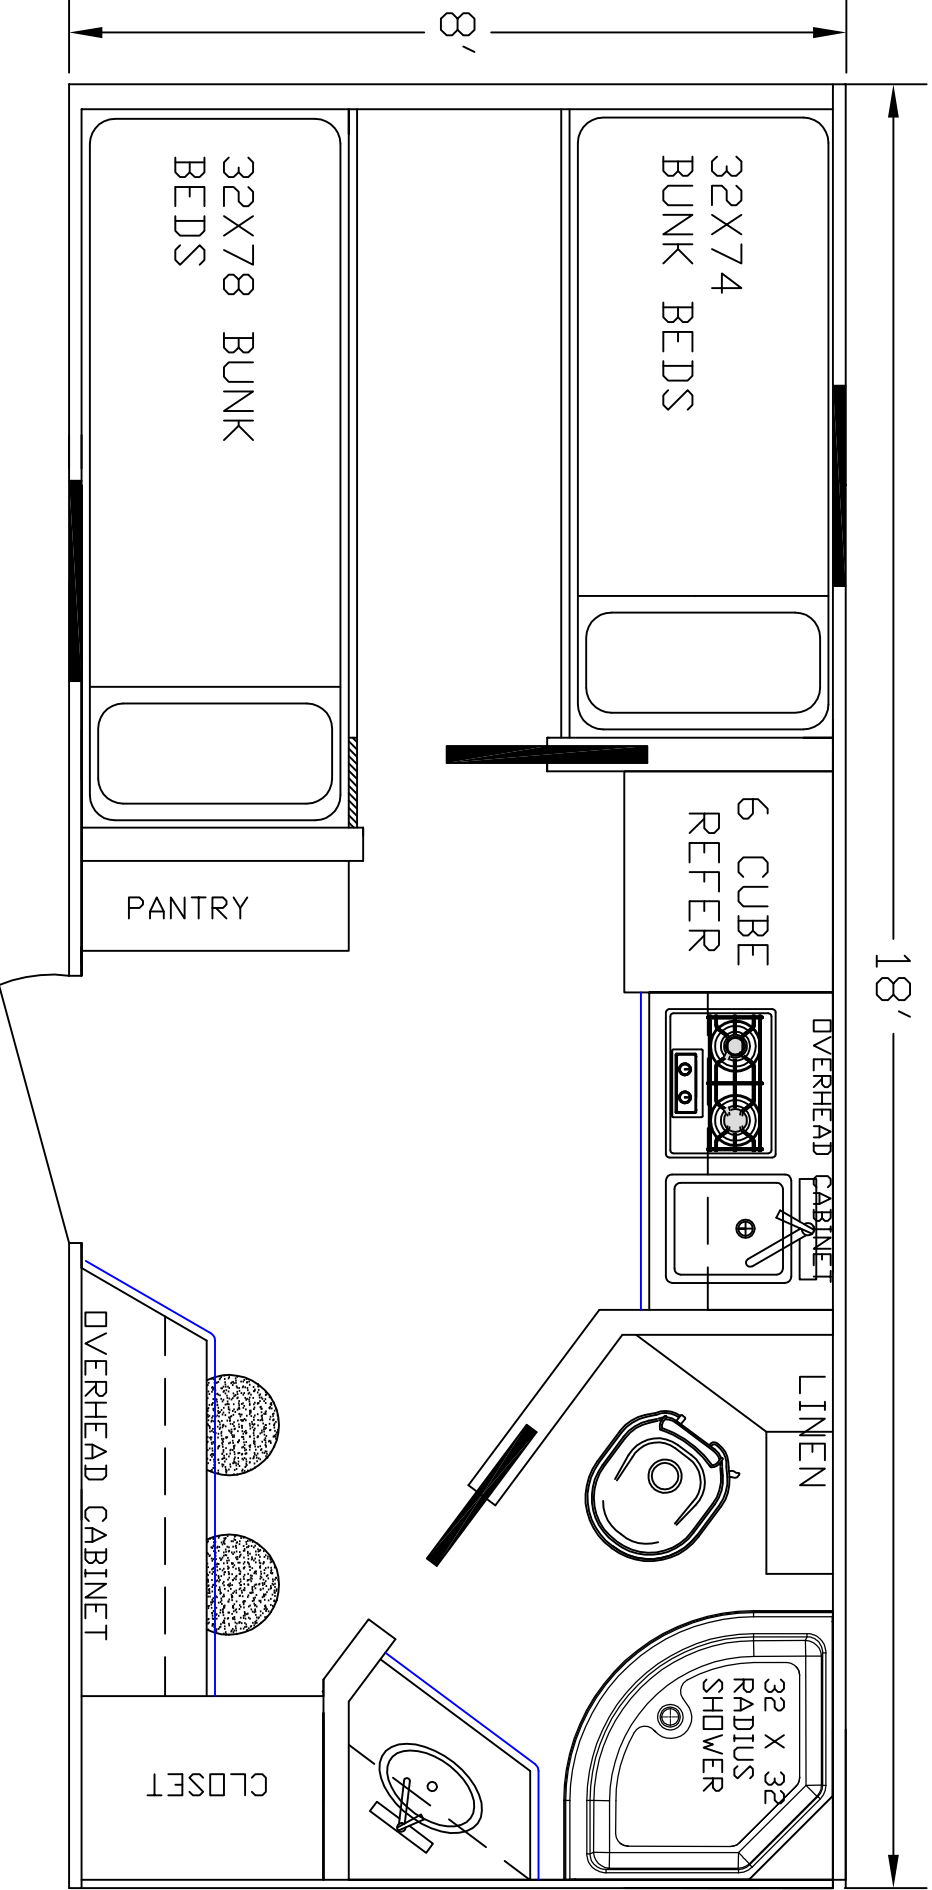

DEALER	STOCK DRAWING
CUSTOMER	SIERRA
VIN #	00000
MANUFACTURER	TBA
FILE NAME	18' STOCK DRAWING 15

SIERRA INTERIORS
 19224 CR 8
 BRISTOL, IN. 46507
 574-848-1300

DEALER	STOCK DRAWING
CUSTOMER	SIERRA
VIN #	00000
MANUFACTURER	TBA
FILE NAME	18' STOCK DRAWING 14

SIERRA INTERIORS
 19224 CR 8
 BRISTOL, IN. 46507
 574-848-1300

DEALER	STOCK DRAWING
CUSTOMER	SIERRA
VIN #	00000
MANUFACTURER	TBA
FILE NAME	18' STOCK DRAWING 12

SIERRA INTERIORS 19224 CR 8 BRISTOL, IN. 46507 574-848-1300	
DEALER	STOCK DRAWING
CUSTOMER	SIERRA
VIN #	00000
MANUFACTURER	TBA
FILE NAME	18' STOCK DRAWING 8

DEALER	STOCK DRAWING
CUSTOMER	SIERRA
VIN #	00000
MANUFACTURER	TBA
FILE NAME	18' STOCK DRAWING 6

SIERRA INTERIDRS
 19224 CR 8
 BRISTDL, IN. 46507
 574-848-1300

DEALER	STOCK DRAWING
CUSTOMER	SIERRA
VIN #	00000
MANUFACTURER	TBA
FILE NAME	18' STOCK DRAWING 5