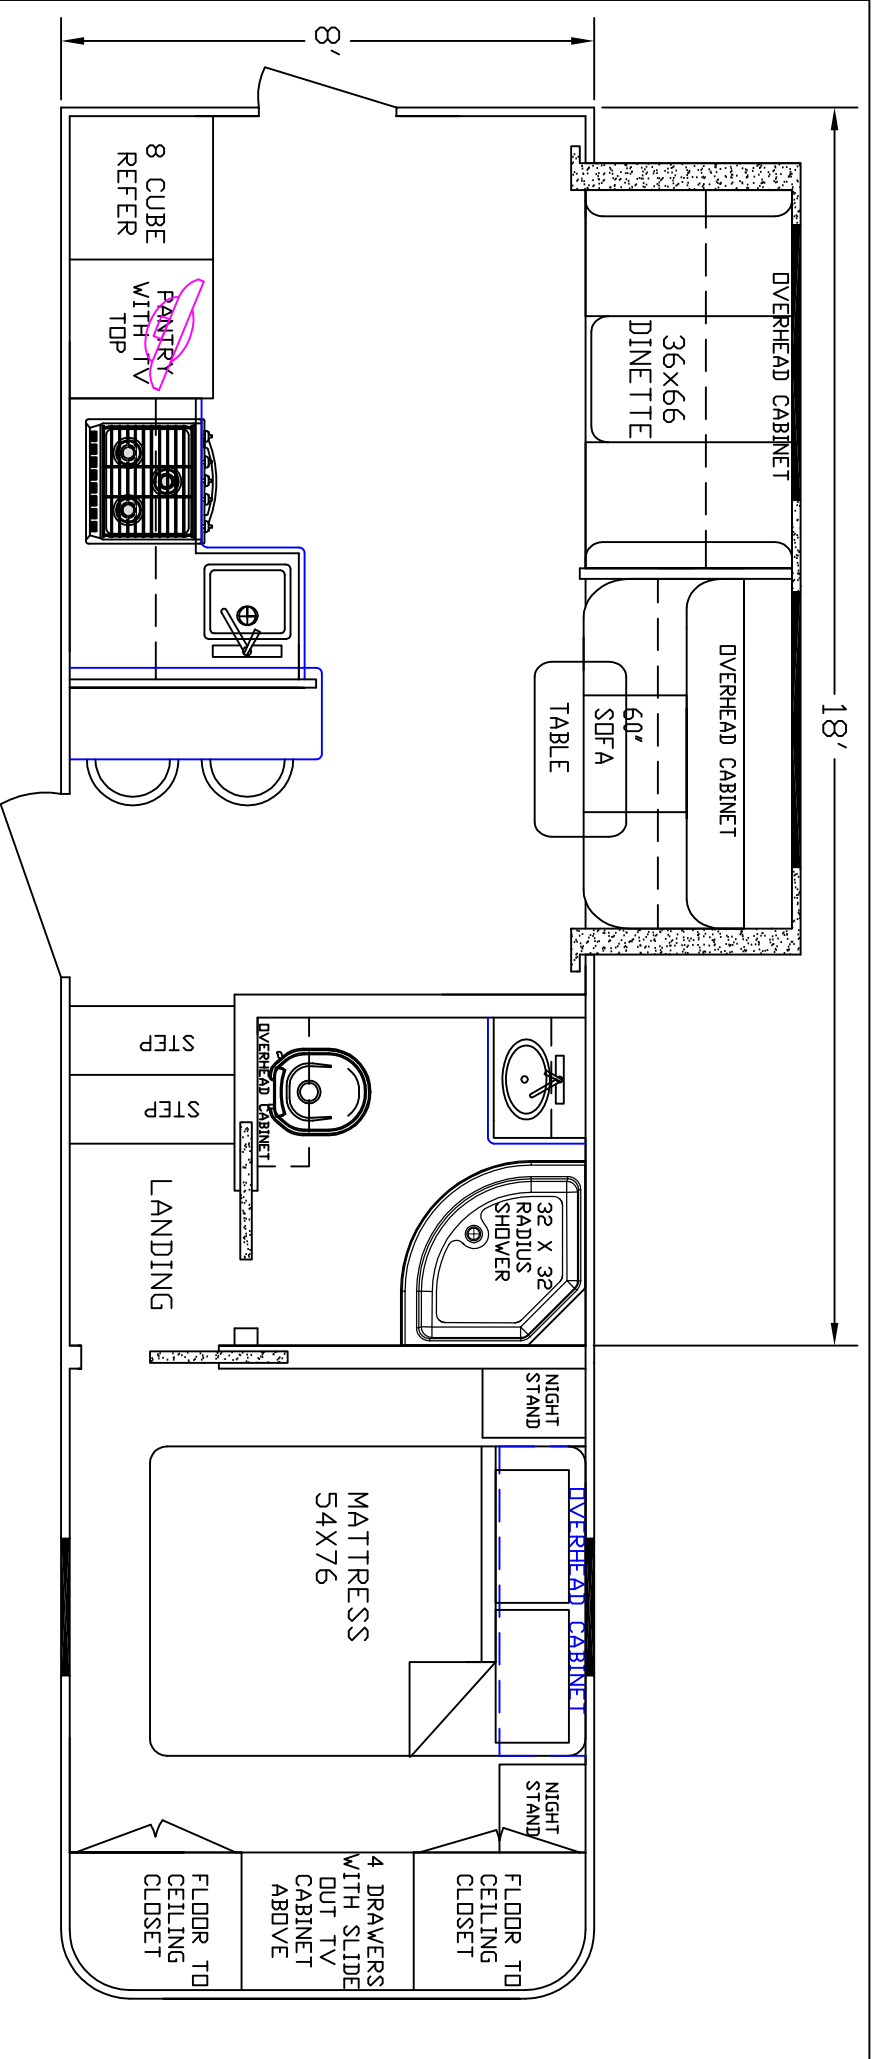

SIERRA INTERIDRS
19224 CR 8
BRISTOL, IN. 46507
574-848-1300

DEALER	STOCK DRAWING
CUSTOMER	SIERRA
VIN #	00000
MANUFACTURER	TBA
FILE NAME	18' STOCK DRAWING 6