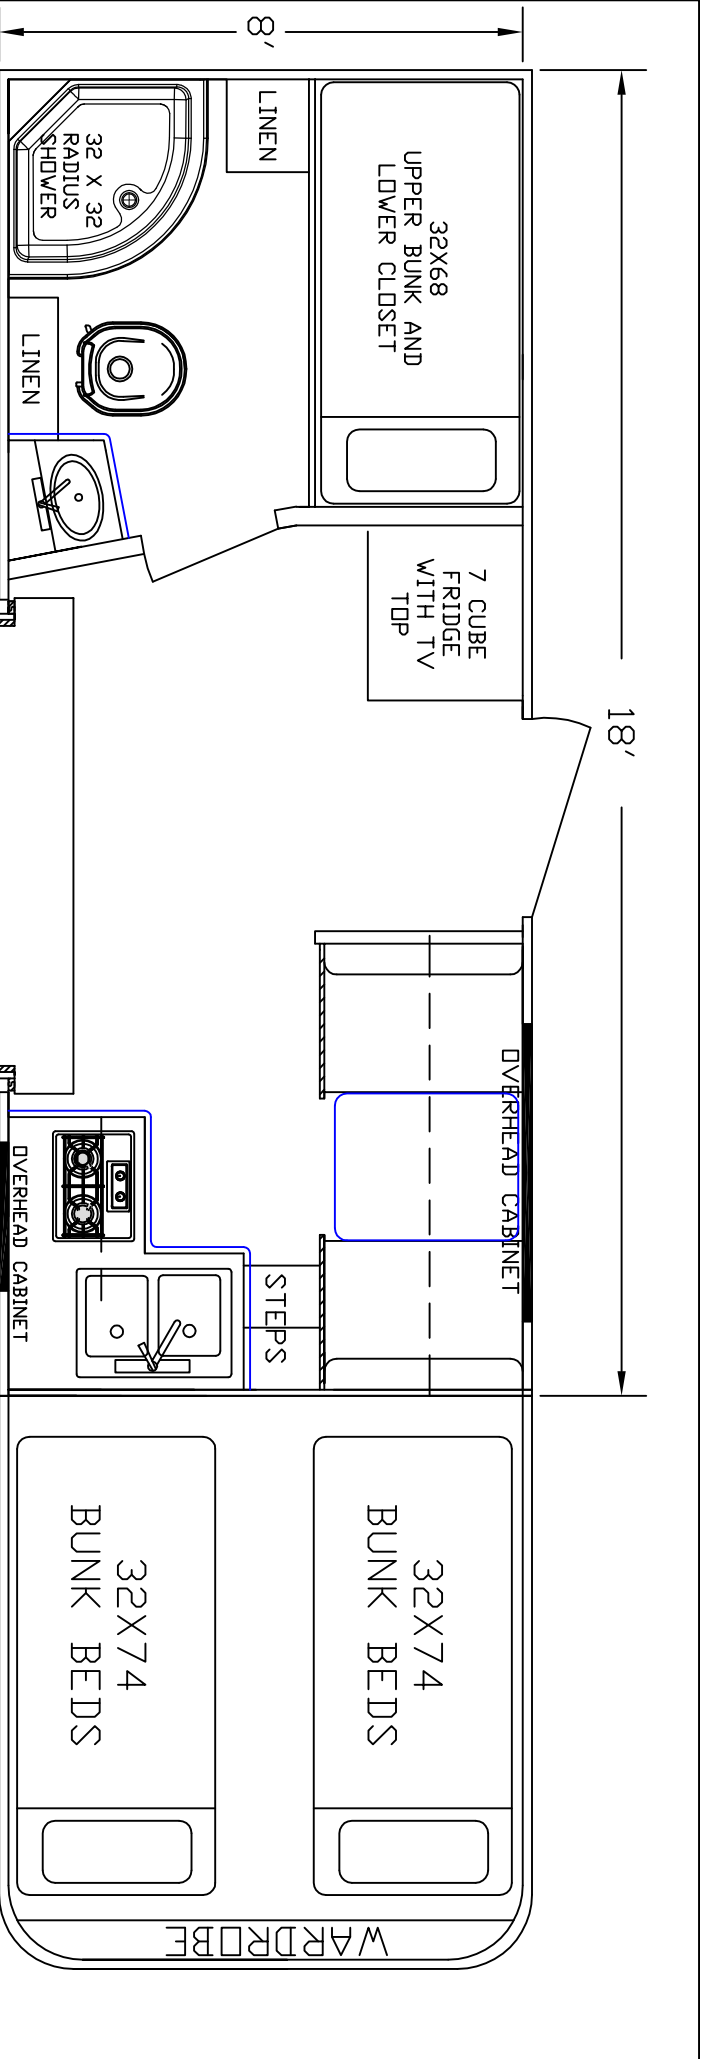

SIERRA INTERIORS
 19224 CR 8
 BRISTOL, IN. 46507
 574-848-1300

DEALER	STOCK DRAWING
CUSTOMER	SIERRA
VIN #	00000
MANUFACTURER	TBA
FILE NAME	18' STOCK DRAWING 16

SIERRA INTERIORS
 19224 CR 8
 BRISTOL, IN. 46507
 574-848-1300

DEALER	STOCK DRAWING
CUSTOMER	SIERRA
VIN #	00000
MANUFACTURER	TBA
FILE NAME	18' STOCK DRAWING 15

SIERRA INTERIORS
 19224 CR 8
 BRISTOL, IN. 46507
 574-848-1300

DEALER	STOCK DRAWING
CUSTOMER	SIERRA
VIN #	00000
MANUFACTURER	TBA
FILE NAME	18' STOCK DRAWING 14

SIERRA INTERIORS
 19224 CR 8
 BRISTOL, IN. 46507
 574-848-1300

DEALER	STOCK DRAWING
CUSTOMER	SIERRA
VIN #	00000
MANUFACTURER	TBA
FILE NAME	18' STOCK DRAWING 12

SIERRA INTERIORS 19224 CR 8 BRISTOL, IN. 46507 574-848-1300	
DEALER	STOCK DRAWING
CUSTOMER	SIERRA
VIN #	00000
MANUFACTURER	TBA
FILE NAME	18' STOCK DRAWING 8

DEALER	STOCK DRAWING
CUSTOMER	SIERRA
VIN #	00000
MANUFACTURER	TBA
FILE NAME	18' STOCK DRAWING 6

SIERRA INTERIDRS
 19224 CR 8
 BRISTDL, IN. 46507
 574-848-1300

DEALER	STOCK DRAWING
CUSTOMER	SIERRA
VIN #	00000
MANUFACTURER	TBA
FILE NAME	18' STOCK DRAWING 5