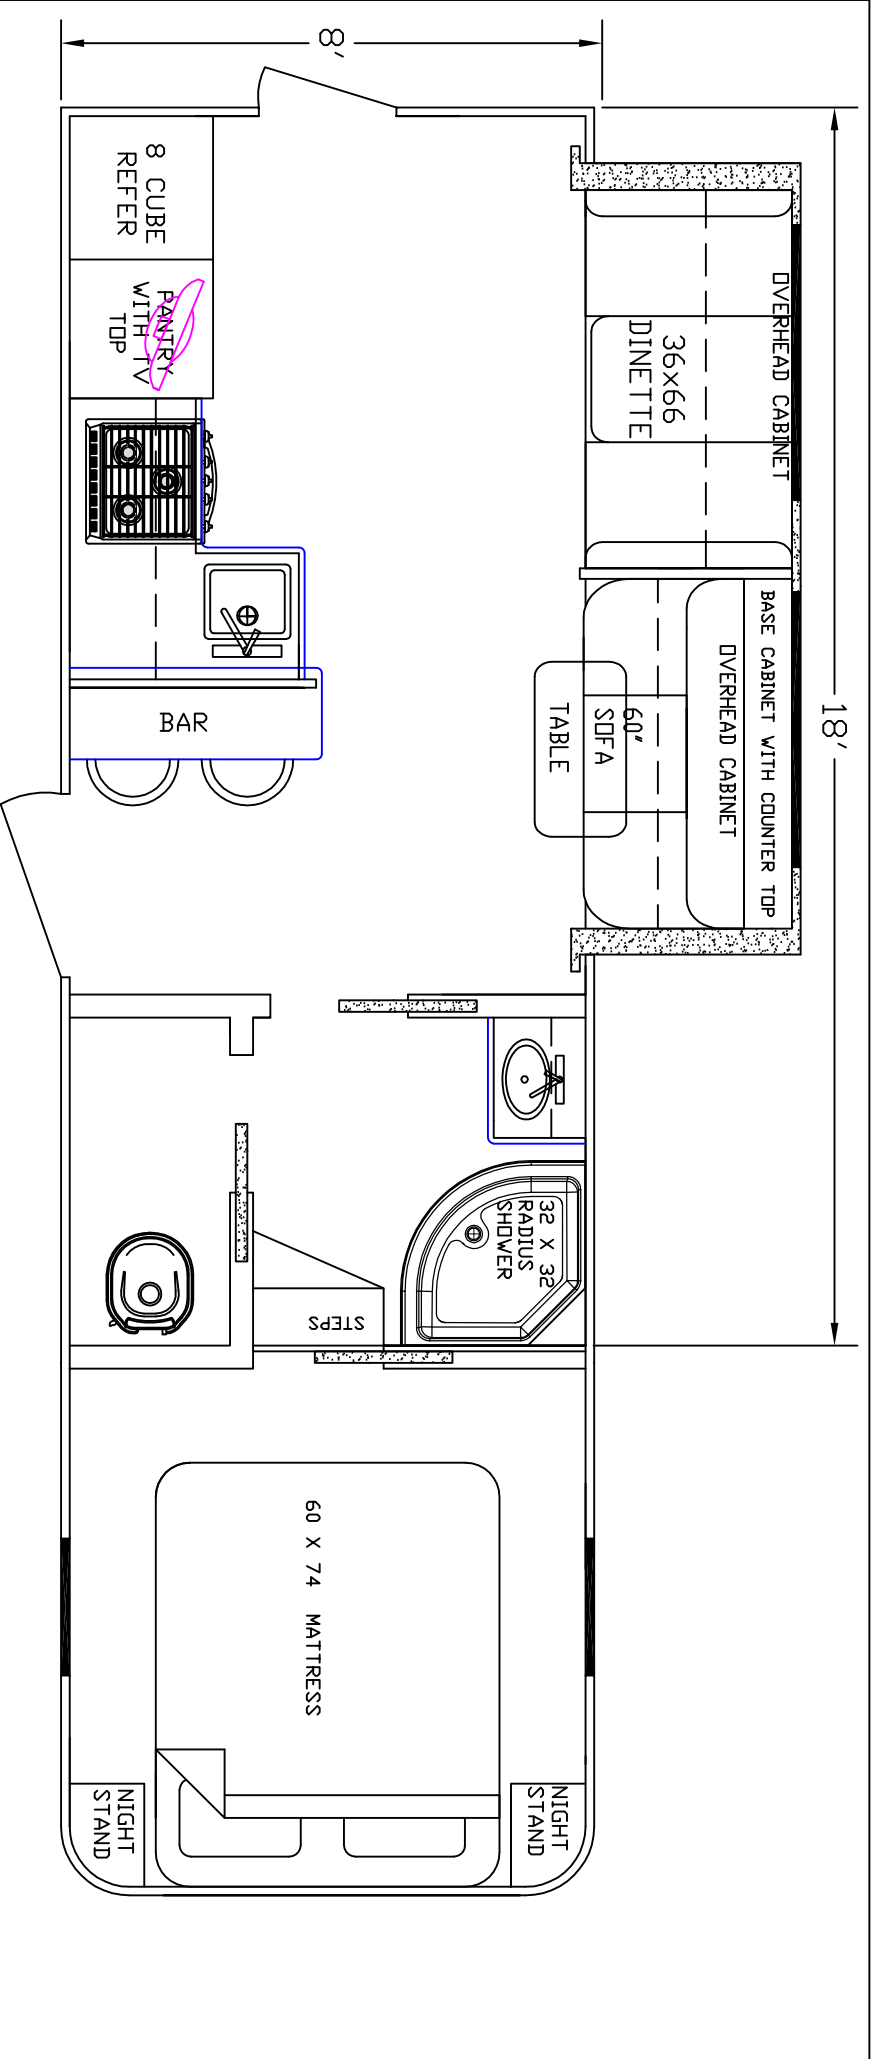

SIERRA INTERIORS
19224 CR 8
BRISTOL, IN. 46507
574-848-1300

DEALER	STOCK DRAWING
CUSTOMER	SIERRA
VIN #	00000
MANUFACTURER	TBA
FILE NAME	18' STOCK DRAWING 7

SIERRA INTERIDRS
 19224 CR 8
 BRISTOL, IN. 46507
 574-848-1300

DEALER	STOCK DRAWING
CUSTOMER	SIERRA
VIN #	00000
MANUFACTURER	TBA
FILE NAME	18' STOCK DRAWING 6

SIERRA INTERIDRS
 19224 CR 8
 BRISTDL, IN. 46507
 574-848-1300

DEALER	STOCK DRAWING
CUSTOMER	SIERRA
VIN #	00000
MANUFACTURER	TBA
FILE NAME	18' STOCK DRAWING 5