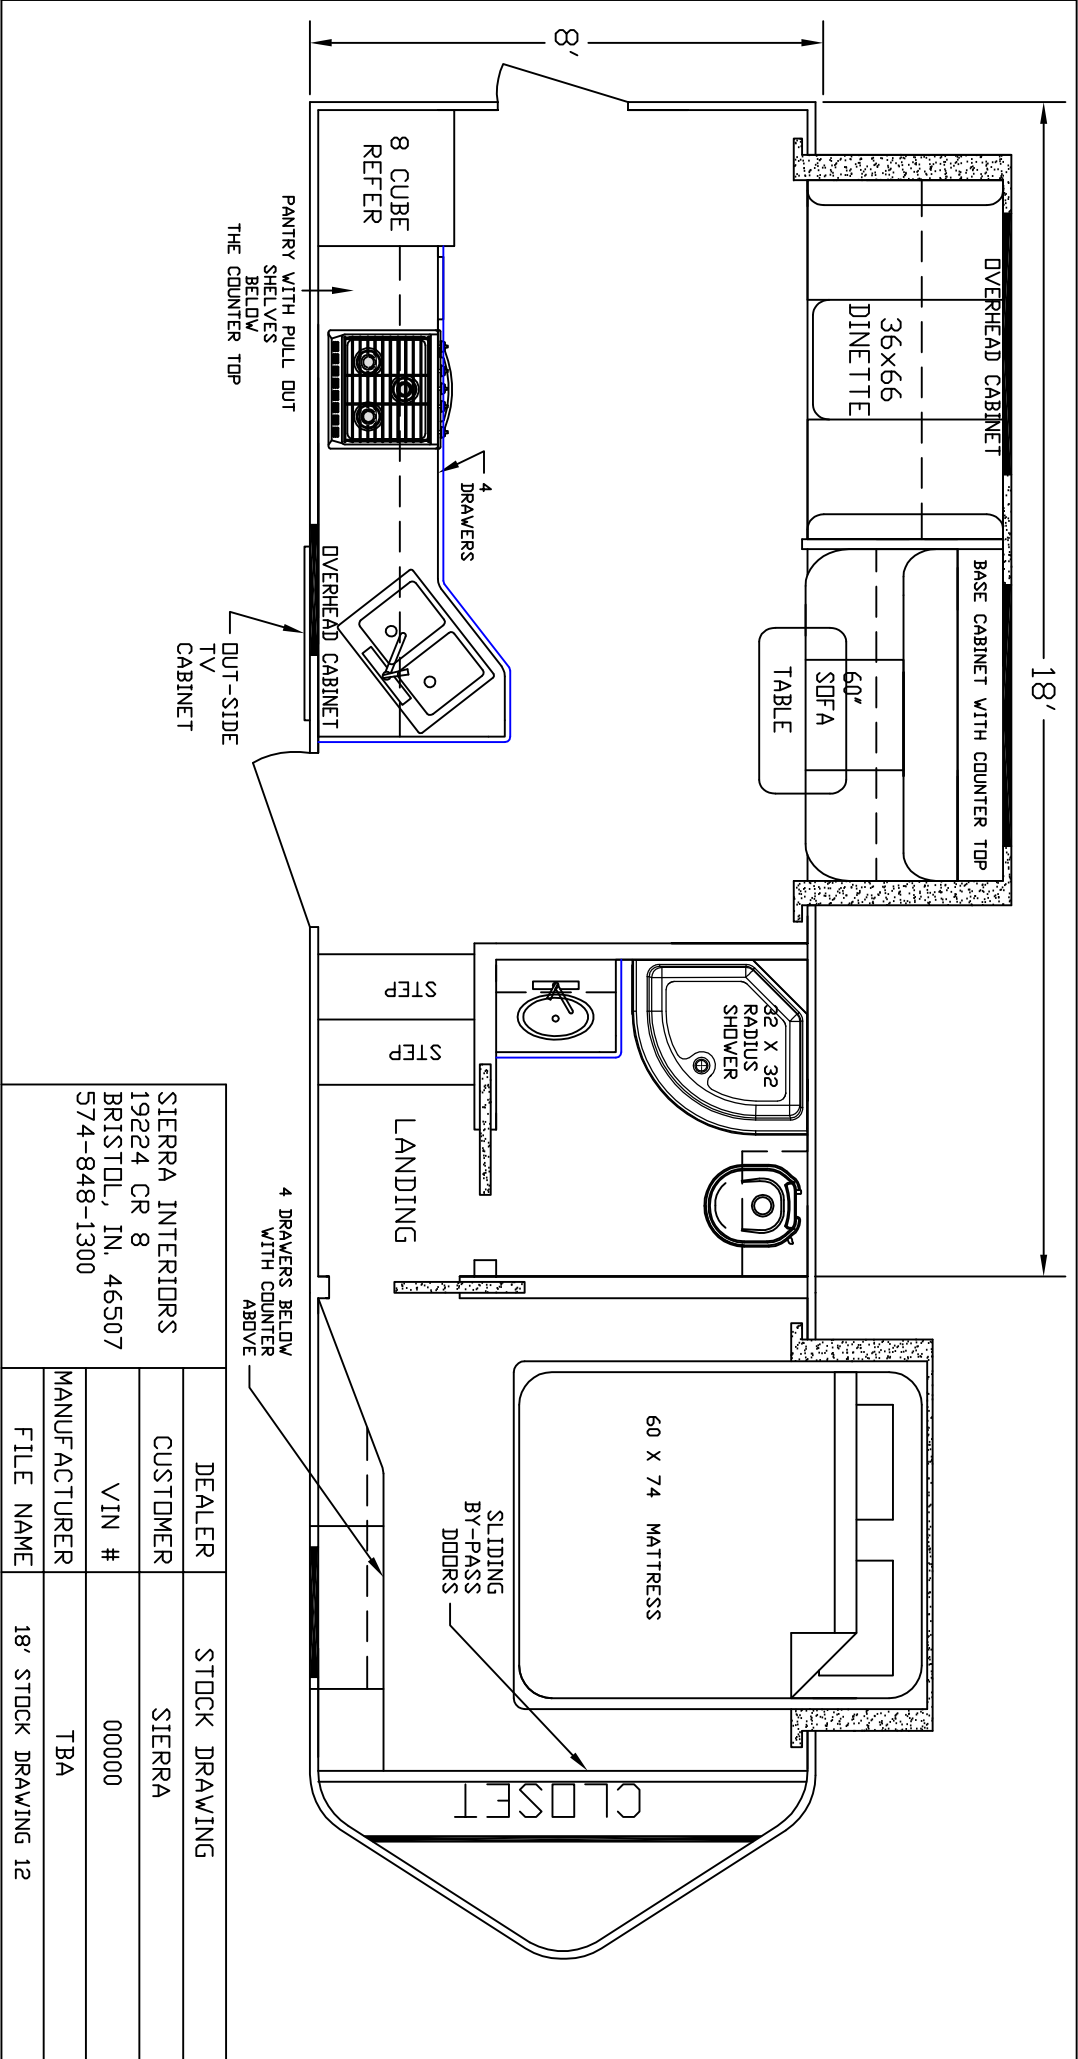

SIERRA INTERIORS
 19224 CR 8
 BRISTOL, IN. 46507
 574-848-1300

DEALER	STOCK DRAWING
CUSTOMER	SIERRA
VIN #	00000
MANUFACTURER	TBA
FILE NAME	18' STOCK DRAWING 16

SIERRA INTERIORS
 19224 CR 8
 BRISTOL, IN. 46507
 574-848-1300

DEALER	STOCK DRAWING
CUSTOMER	SIERRA
VIN #	00000
MANUFACTURER	TBA
FILE NAME	18' STOCK DRAWING 15

SIERRA INTERIORS
 19224 CR 8
 BRISTOL, IN. 46507
 574-848-1300

DEALER	STOCK DRAWING
CUSTOMER	SIERRA
VIN #	00000
MANUFACTURER	TBA
FILE NAME	18' STOCK DRAWING 14

DEALER	STOCK DRAWING
CUSTOMER	SIERRA
VIN #	00000
MANUFACTURER	TBA
FILE NAME	18' STOCK DRAWING 6

SIERRA INTERIDRS
 19224 CR 8
 BRISTDL, IN. 46507
 574-848-1300

DEALER	STOCK DRAWING
CUSTOMER	SIERRA
VIN #	00000
MANUFACTURER	TBA
FILE NAME	18' STOCK DRAWING 5