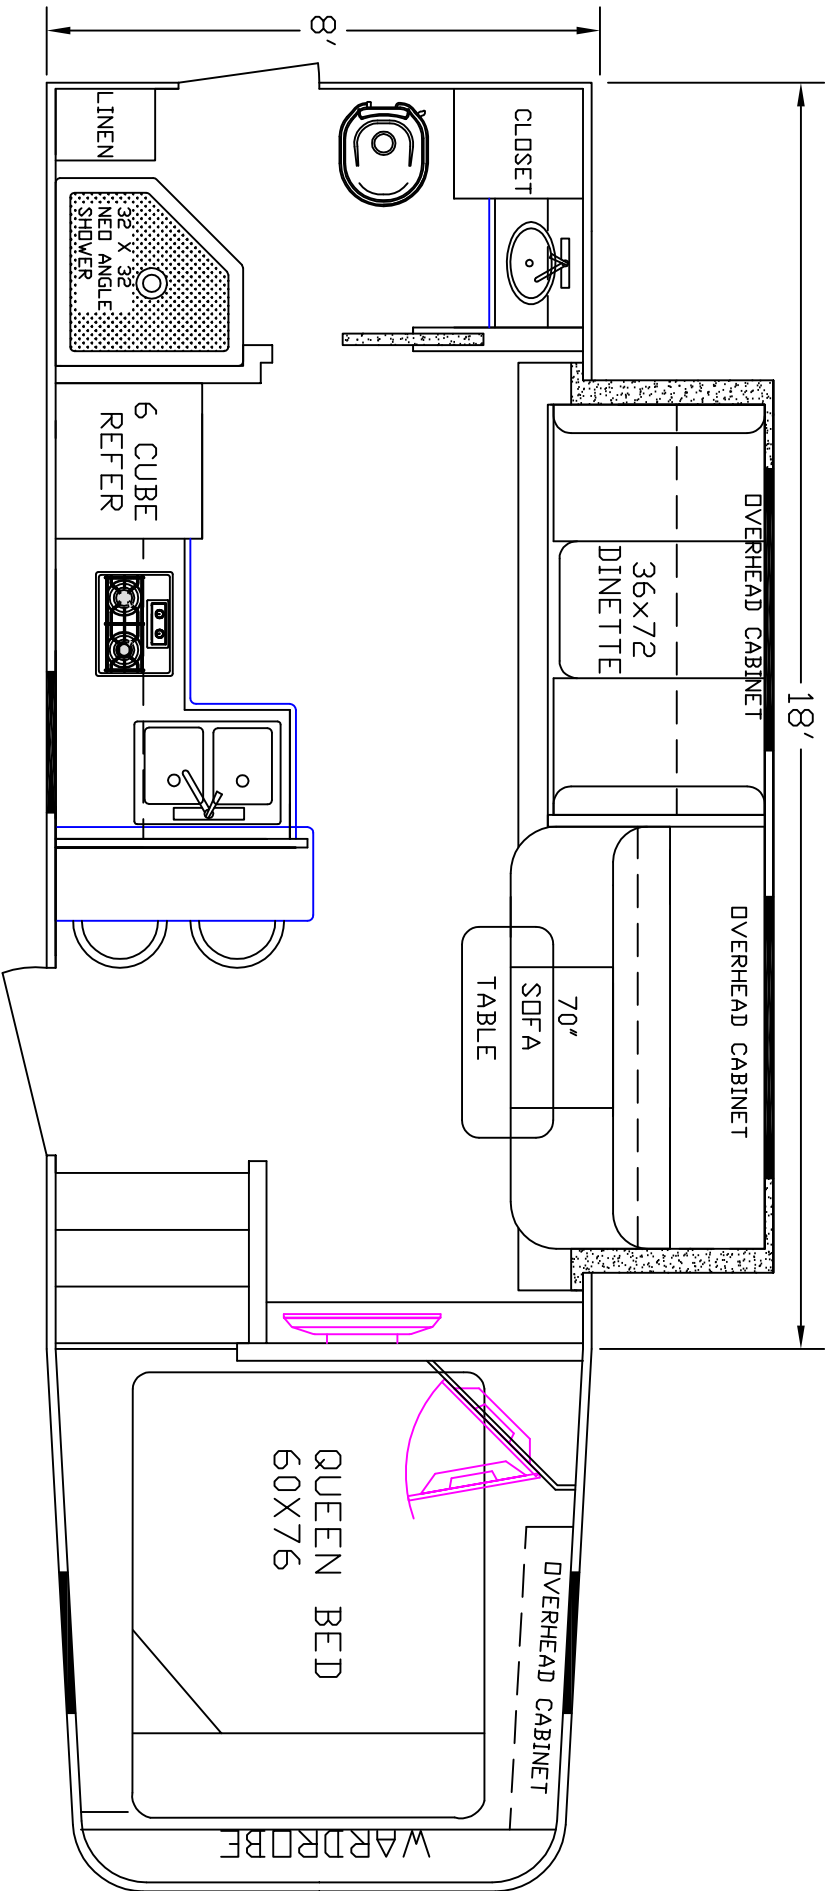

SIERRA INTERIORS
 19224 CR 8
 BRISTOL, IN. 46507
 574-848-1300

DEALER	STOCK DRAWING
CUSTOMER	SIERRA
VIN #	00000
MANUFACTURER	TBA
FILE NAME	18' STOCK DRAWING 16

SIERRA INTERIORS
 19224 CR 8
 BRISTOL, IN. 46507
 574-848-1300

DEALER	STOCK DRAWING
CUSTOMER	SIERRA
VIN #	00000
MANUFACTURER	TBA
FILE NAME	18' STOCK DRAWING 15

SIERRA INTERIORS
 19224 CR 8
 BRISTOL, IN. 46507
 574-848-1300

DEALER	STOCK DRAWING
CUSTOMER	SIERRA
VIN #	00000
MANUFACTURER	TBA
FILE NAME	18' STOCK DRAWING 14

SIERRA INTERIORS
 19224 CR 8
 BRISTOL, IN. 46507
 574-848-1300

DEALER	STOCK DRAWING
CUSTOMER	SIERRA
VIN #	00000
MANUFACTURER	TBA
FILE NAME	18' STOCK DRAWING 12

SIERRA INTERIORS 19224 CR 8 BRISTOL, IN. 46507 574-848-1300	
DEALER	STOCK DRAWING
CUSTOMER	SIERRA
VIN #	00000
MANUFACTURER	TBA
FILE NAME	18' STOCK DRAWING 8

DEALER	STOCK DRAWING
CUSTOMER	SIERRA
VIN #	00000
MANUFACTURER	TBA
FILE NAME	18' STOCK DRAWING 6

SIERRA INTERIDRS
 19224 CR 8
 BRISTDL, IN. 46507
 574-848-1300

DEALER	STOCK DRAWING
CUSTOMER	SIERRA
VIN #	00000
MANUFACTURER	TBA
FILE NAME	18' STOCK DRAWING 5