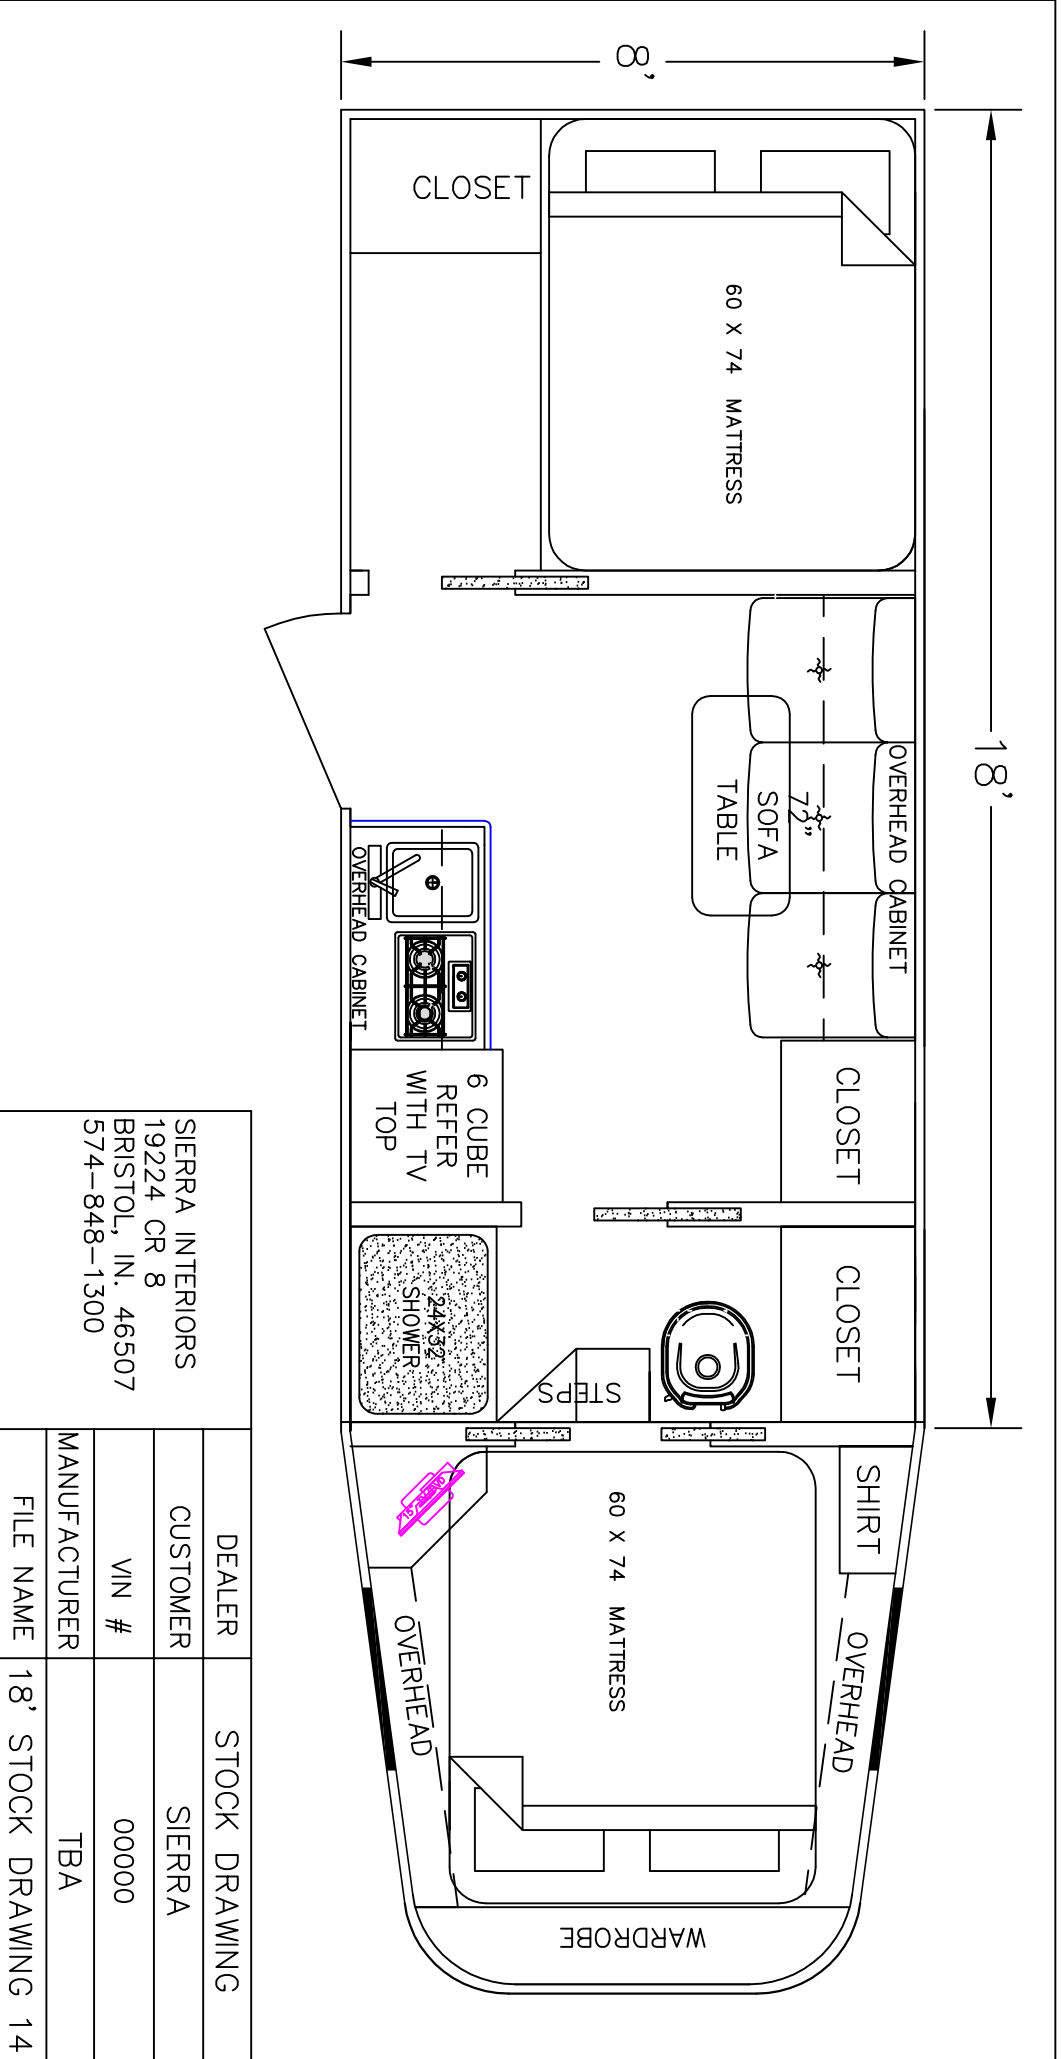

SIERRA INTERIORS
 19224 CR 8
 BRISTOL, IN. 46507
 574-848-1300

DEALER	STOCK DRAWING
CUSTOMER	SIERRA
VIN #	00000
MANUFACTURER	TBA
FILE NAME	18' STOCK DRAWING 16

SIERRA INTERIORS
 19224 CR 8
 BRISTOL, IN. 46507
 574-848-1300

DEALER	STOCK DRAWING
CUSTOMER	SIERRA
VIN #	00000
MANUFACTURER	TBA
FILE NAME	18' STOCK DRAWING 15

SIERRA INTERIORS
 19224 CR 8
 BRISTOL, IN. 46507
 574-848-1300

DEALER	STOCK DRAWING
CUSTOMER	SIERRA
VIN #	00000
MANUFACTURER	TBA
FILE NAME	18' STOCK DRAWING 14

DEALER	STOCK DRAWING
CUSTOMER	SIERRA
VIN #	00000
MANUFACTURER	TBA
FILE NAME	18' STOCK DRAWING 6

SIERRA INTERIDRS
 19224 CR 8
 BRISTDL, IN. 46507
 574-848-1300

DEALER	STOCK DRAWING
CUSTOMER	SIERRA
VIN #	00000
MANUFACTURER	TBA
FILE NAME	18' STOCK DRAWING 5