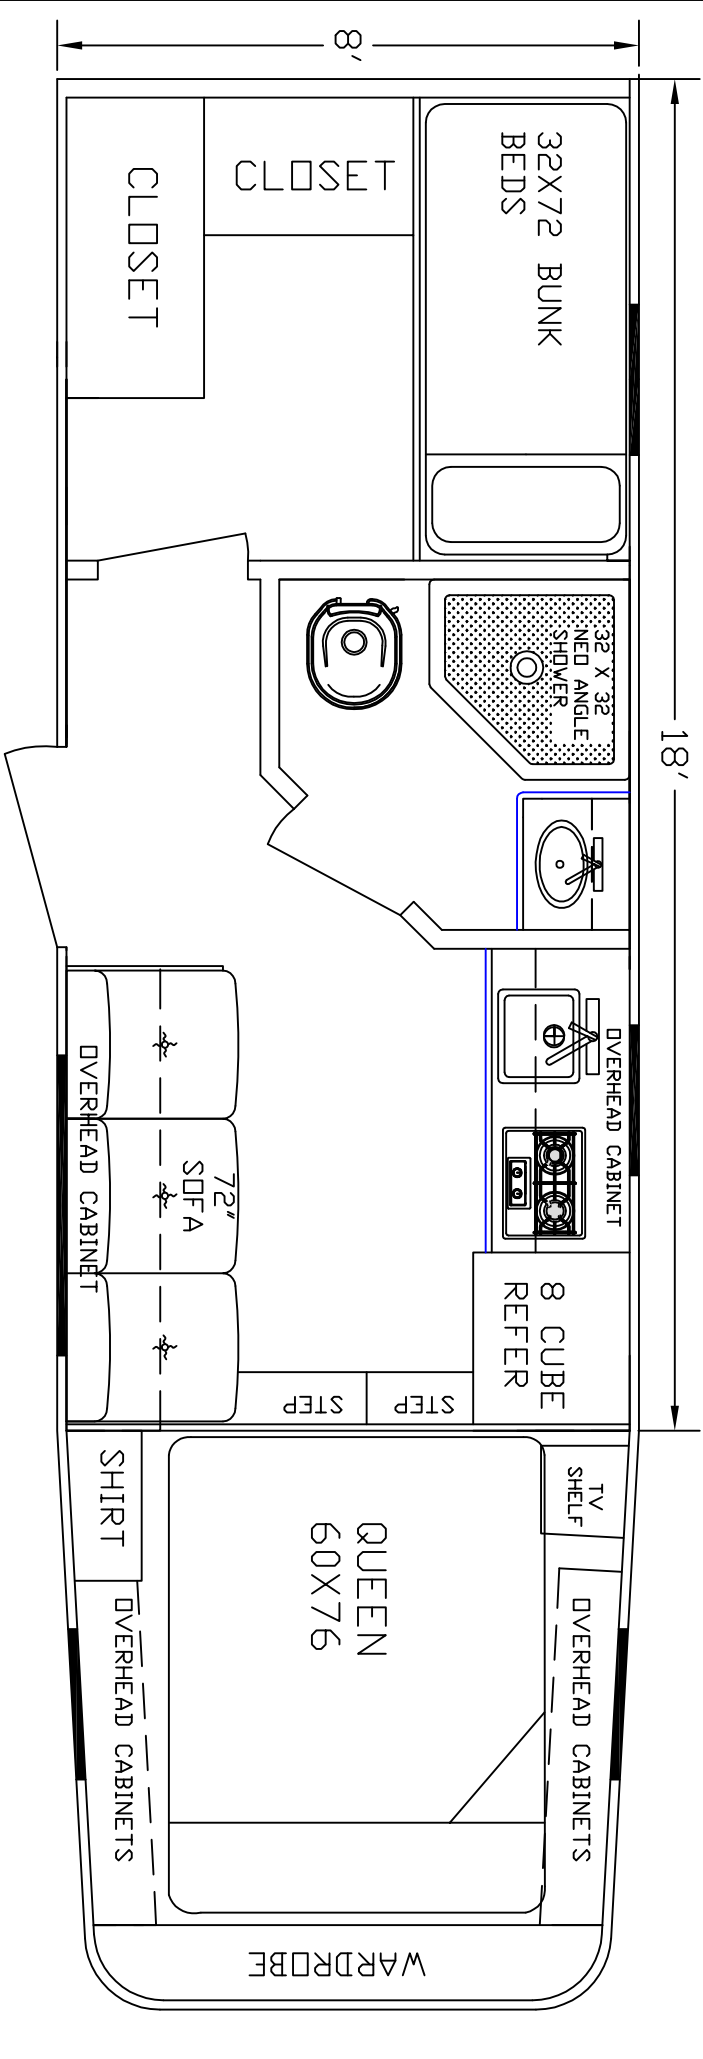

SIERRA INTERIORS
 19224 CR 8
 BRISTOL, IN. 46507
 574-848-1300

DEALER	STOCK DRAWING
CUSTOMER	SIERRA
VIN #	00000
MANUFACTURER	TBA
FILE NAME	18' STOCK DRAWING 16

SIERRA INTERIORS
 19224 CR 8
 BRISTOL, IN. 46507
 574-848-1300

DEALER	STOCK DRAWING
CUSTOMER	SIERRA
VIN #	00000
MANUFACTURER	TBA
FILE NAME	18' STOCK DRAWING 15

SIERRA INTERIORS
 19224 CR 8
 BRISTOL, IN. 46507
 574-848-1300

DEALER	STOCK DRAWING
CUSTOMER	SIERRA
VIN #	00000
MANUFACTURER	TBA
FILE NAME	18' STOCK DRAWING 14

SIERRA INTERIORS
 19224 CR 8
 BRISTOL, IN. 46507
 574-848-1300

DEALER	STOCK DRAWING
CUSTOMER	SIERRA
VIN #	00000
MANUFACTURER	TBA
FILE NAME	18' STOCK DRAWING 12

SIERRA INTERIORS 19224 CR 8 BRISTOL, IN. 46507 574-848-1300	
DEALER	STOCK DRAWING
CUSTOMER	SIERRA
VIN #	00000
MANUFACTURER	TBA
FILE NAME	18' STOCK DRAWING 8

DEALER	STOCK DRAWING
CUSTOMER	SIERRA
VIN #	00000
MANUFACTURER	TBA
FILE NAME	18' STOCK DRAWING 6

SIERRA INTERIDRS
 19224 CR 8
 BRISTDL, IN. 46507
 574-848-1300

DEALER	STOCK DRAWING
CUSTOMER	SIERRA
VIN #	00000
MANUFACTURER	TBA
FILE NAME	18' STOCK DRAWING 5