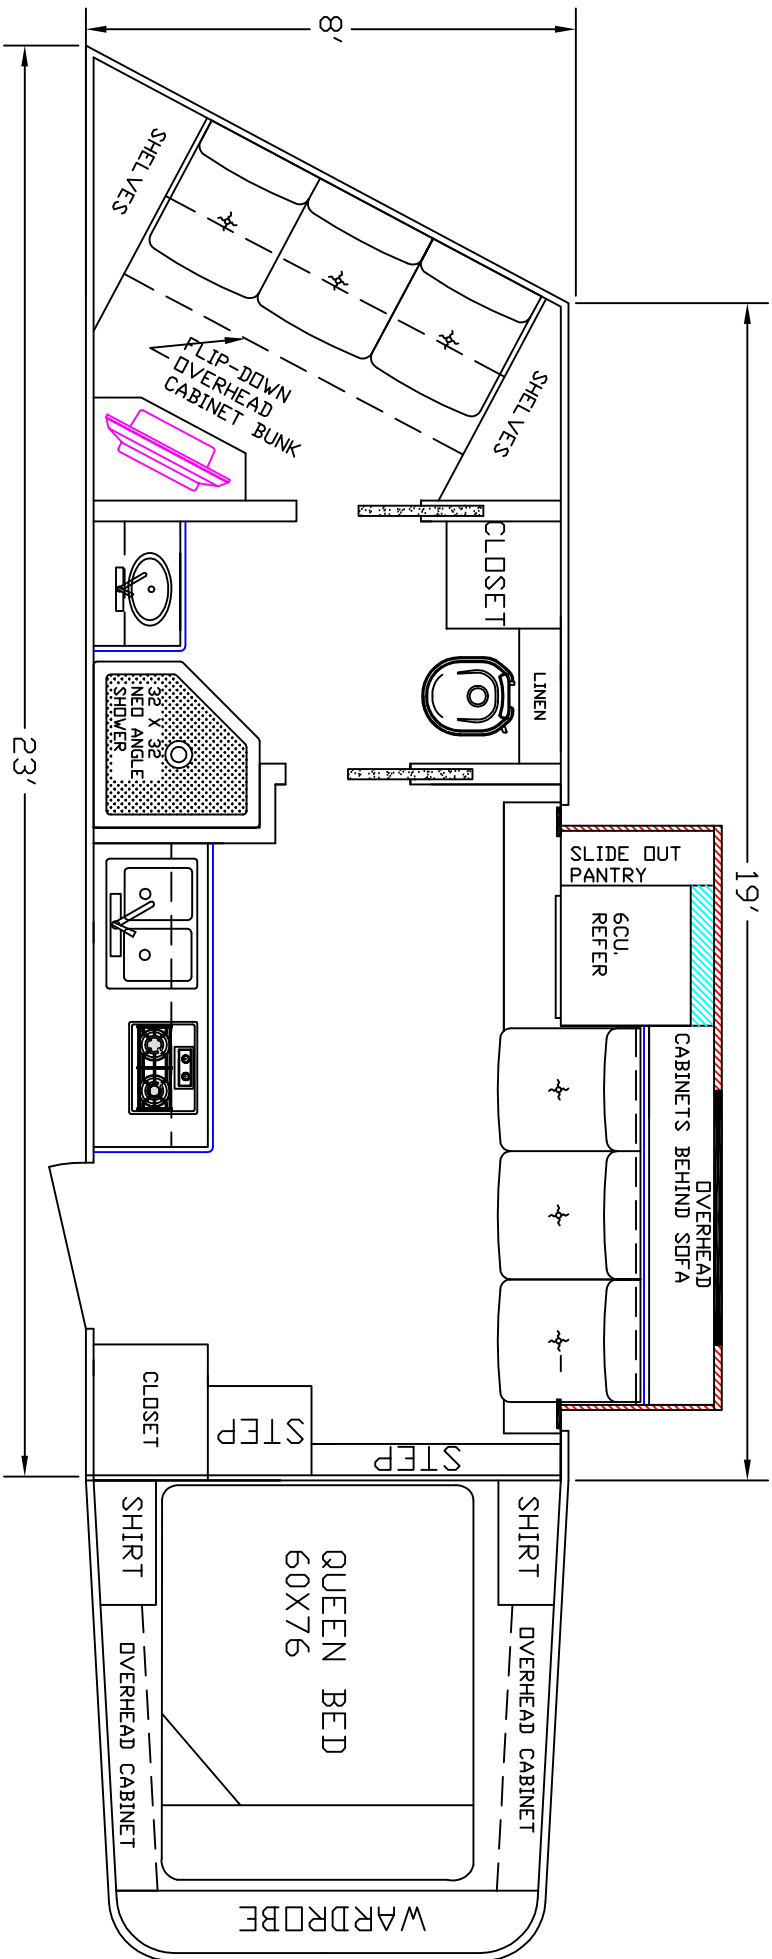

SIERRA INTERIORS
 19224 CR 8
 BRISTOL, IN. 46507
 574-848-1300

DEALER	STOCK DRAWING
CUSTOMER	SIERRA
VIN #	00000
MANUFACTURER	TBA
FILE NAME	19' STOCK DRAWING 5

SIERRA INTERIORS 19224 CR 8 BRISTOL, IN. 46507 574-848-1300	DEALER	STOCK DRAWING
	CUSTOMER	SIERRA
	VIN #	00000
	MANUFACTURER	TBA
	FILE NAME	19' STOCK DRAWING 3

SIERRA INTERIORS
 19224 CR 8
 BRISTOL, IN. 46507
 574-848-1300

DEALER	STOCK DRAWING
CUSTOMER	SIERRA
VIN #	00000
MANUFACTURER	TBA
FILE NAME	19' STOCK DRAWING 2