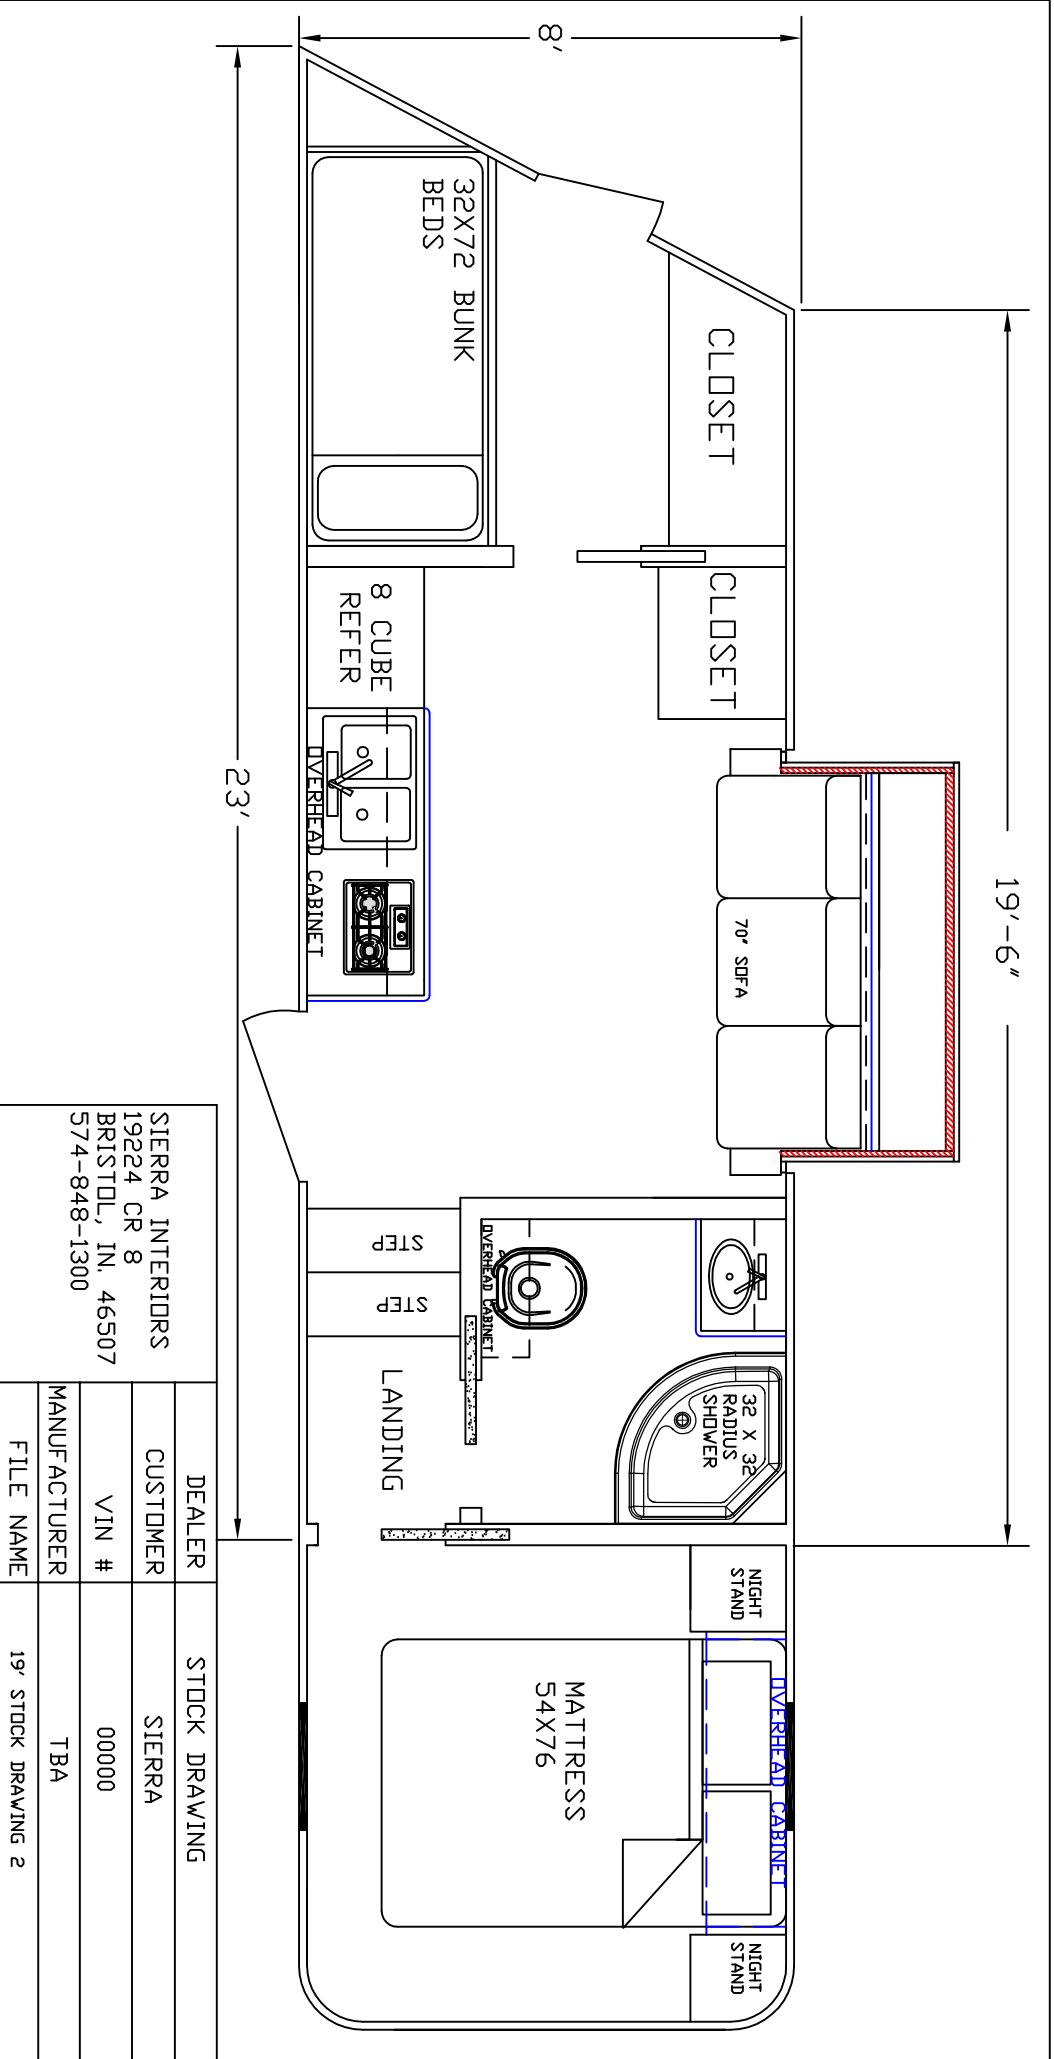

SIERRA INTERIORS
 19224 CR 8
 BRISTOL, IN. 46507
 574-848-1300

DEALER	STOCK DRAWING
CUSTOMER	SIERRA
VIN #	00000
MANUFACTURER	TBA
FILE NAME	19' STOCK DRAWING 5

SIERRA INTERIORS 19224 CR 8 BRISTOL, IN. 46507 574-848-1300	DEALER	STOCK DRAWING
	CUSTOMER	SIERRA
	VIN #	00000
	MANUFACTURER	TBA
	FILE NAME	19' STOCK DRAWING 3

SIERRA INTERIORS
 19224 CR 8
 BRISTOL, IN. 46507
 574-848-1300

DEALER	STOCK DRAWING
CUSTOMER	SIERRA
VIN #	00000
MANUFACTURER	TBA
FILE NAME	19' STOCK DRAWING 2