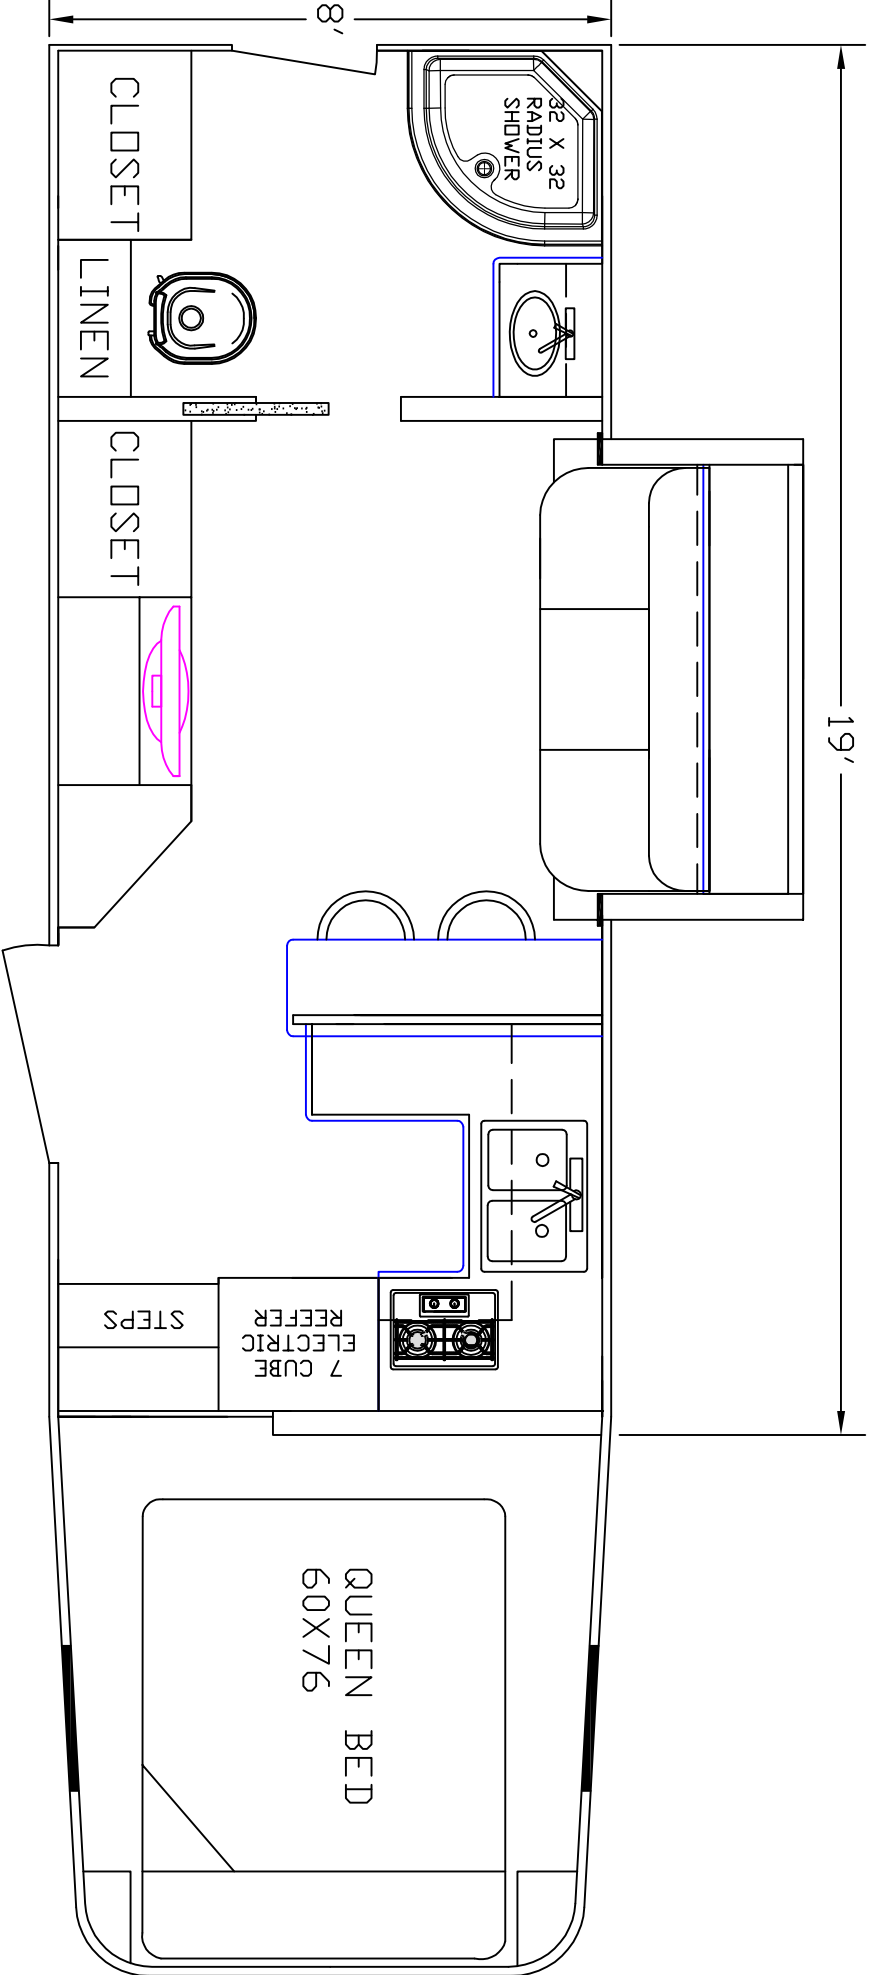

SIERRA INTERIORS
 19224 CR 8
 BRISTOL, IN. 46507
 574-848-1300

DEALER	STOCK DRAWING
CUSTOMER	SIERRA
VIN #	00000
MANUFACTURER	TBA
FILE NAME	19' STOCK DRAWING 6

SIERRA INTERIORS
 19224 CR 8
 BRISTOL, IN, 46507
 574-848-1300

DEALER	STOCK DRAWING
CUSTOMER	SIERRA
VIN #	00000
MANUFACTURER	TBA
FILE NAME	19' STOCK DRAWING 4

SIERRA INTERIORS
 19224 CR 8
 BRISTOL, IN. 46507
 574-848-1300

DEALER	STOCK DRAWING
CUSTOMER	SIERRA
VIN #	00000
MANUFACTURER	TBA
FILE NAME	17' STOCK DRAWING 1