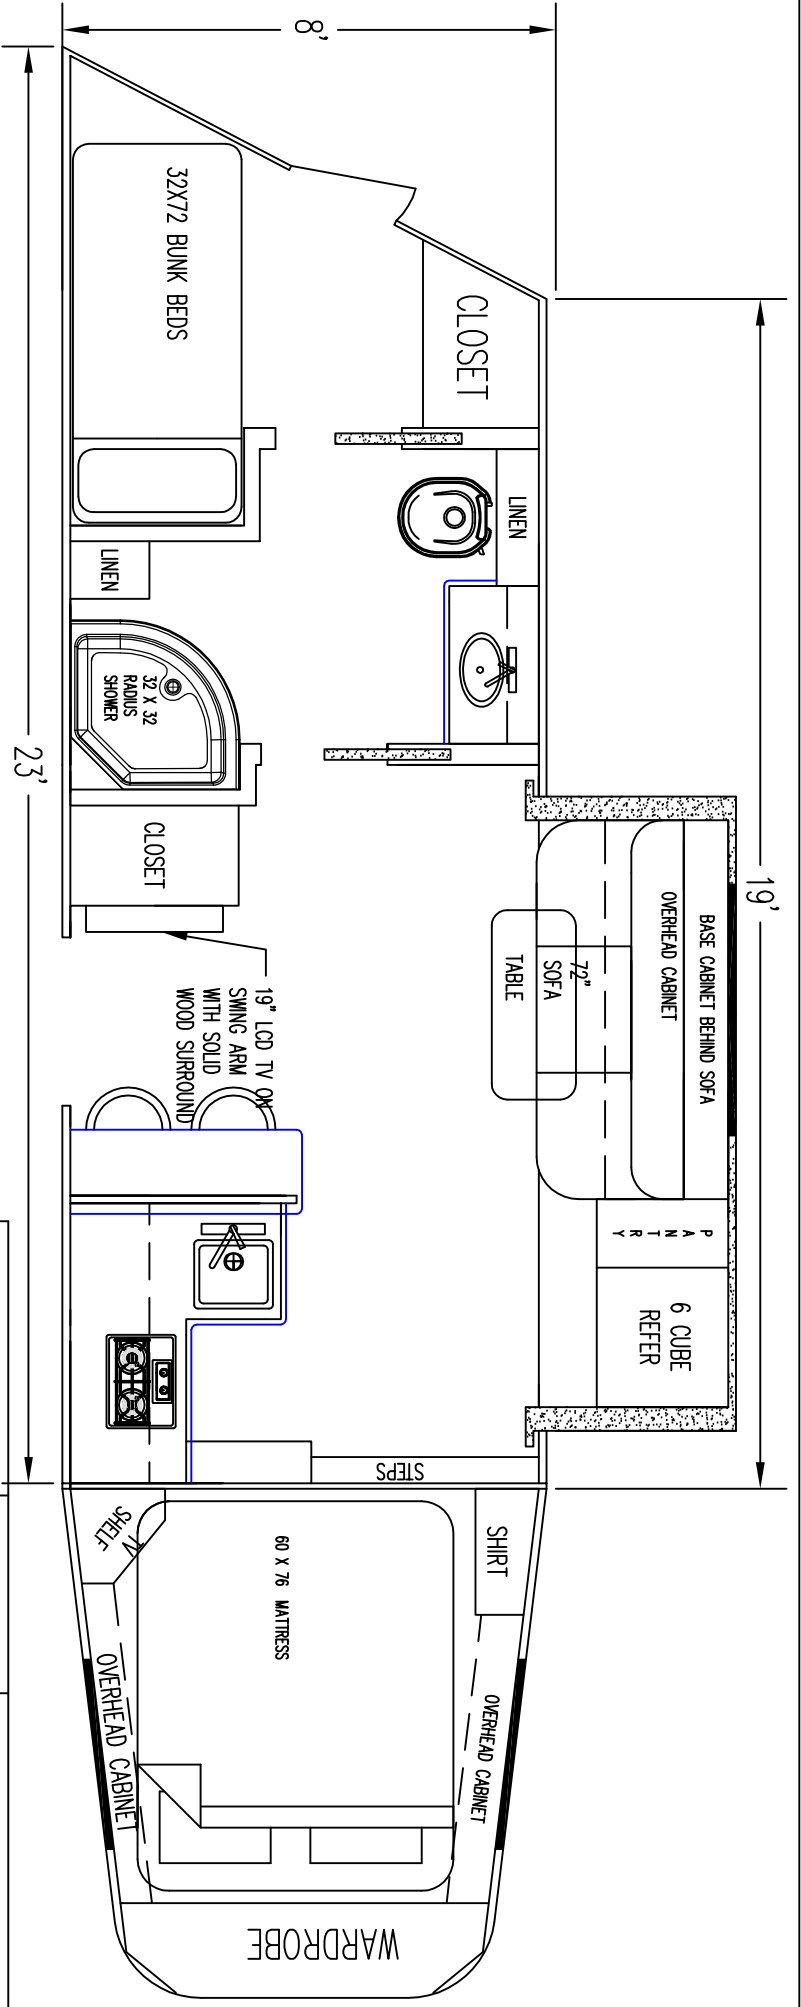

SIERRA INTERIORS
 19224 CR 8
 BRISTOL, IN. 46507
 574-848-1300

DEALER	STOCK DRAWING
CUSTOMER	SIERRA
VIN #	00000
MANUFACTURER	TBA
FILE NAME	19' STOCK DRAWING 6

SIERRA INTERIORS
 19224 CR 8
 BRISTOL, IN, 46507
 574-848-1300

DEALER	STOCK DRAWING
CUSTOMER	SIERRA
VIN #	00000
MANUFACTURER	TBA
FILE NAME	19' STOCK DRAWING 4

SIERRA INTERIORS
 19224 CR 8
 BRISTOL, IN. 46507
 574-848-1300

DEALER	STOCK DRAWING
CUSTOMER	SIERRA
VIN #	00000
MANUFACTURER	TBA
FILE NAME	17' STOCK DRAWING 1