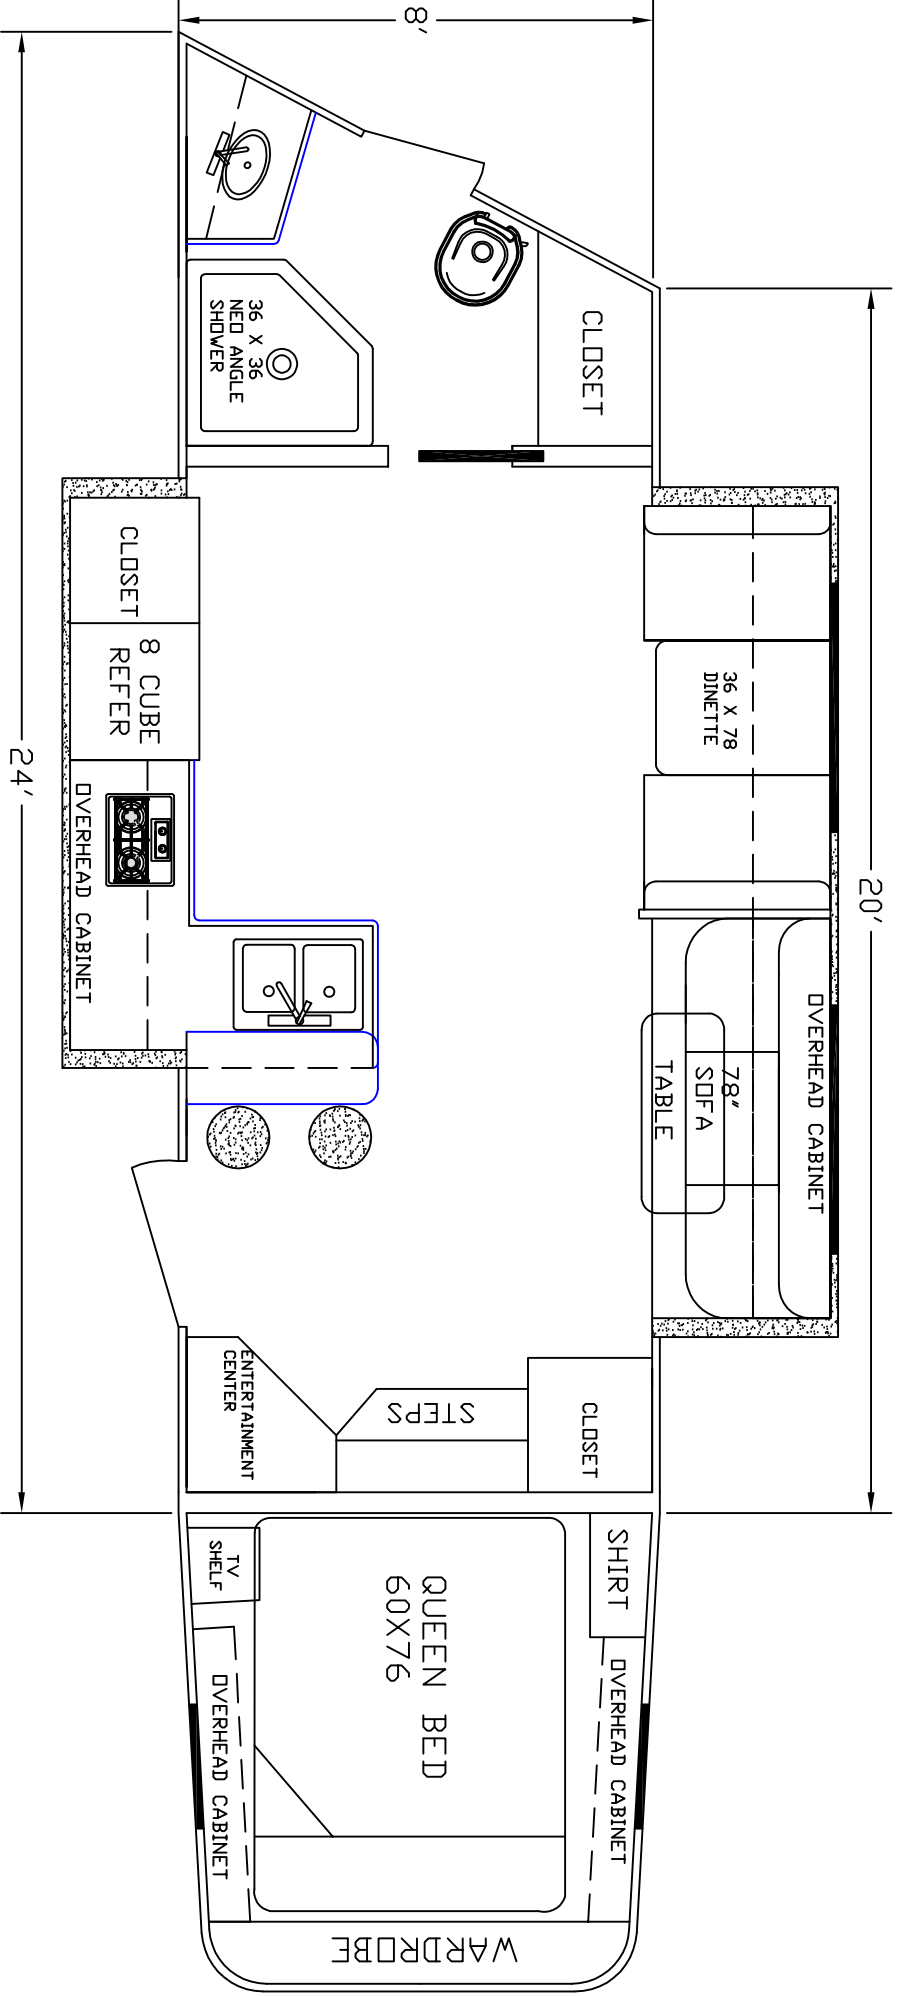

SIERRA INTERIORS  
 19224 CR 8  
 BRISTOL, IN, 46507  
 574-848-1300

DEALER	SIERRA INTERIORS
CUSTOMER	19224 CR 8
VIN #	00000
MANUFACTURER	TBA
FILE NAME	20' STOCK DRAWING 13

SIERRA INTERIORS  
 19224 CR 8  
 BRISTOL, IN. 46507  
 574-848-1300

DEALER	STOCK DRAWING
CUSTOMER	SIERRA
VIN #	00000
MANUFACTURER	TBA
FILE NAME	20' STOCK DRAWING 12

SIERRA INTERIORS  
 19224 CR. 8  
 BRISTOL, IN 46507  
 (574) 848-1300

DEALER	STOCK DRAWING
CUSTOMER	SIERRA
VIN #	TBA
MANUFACTURER	TBA
FILE NAME	20' STOCK DRAWING 8