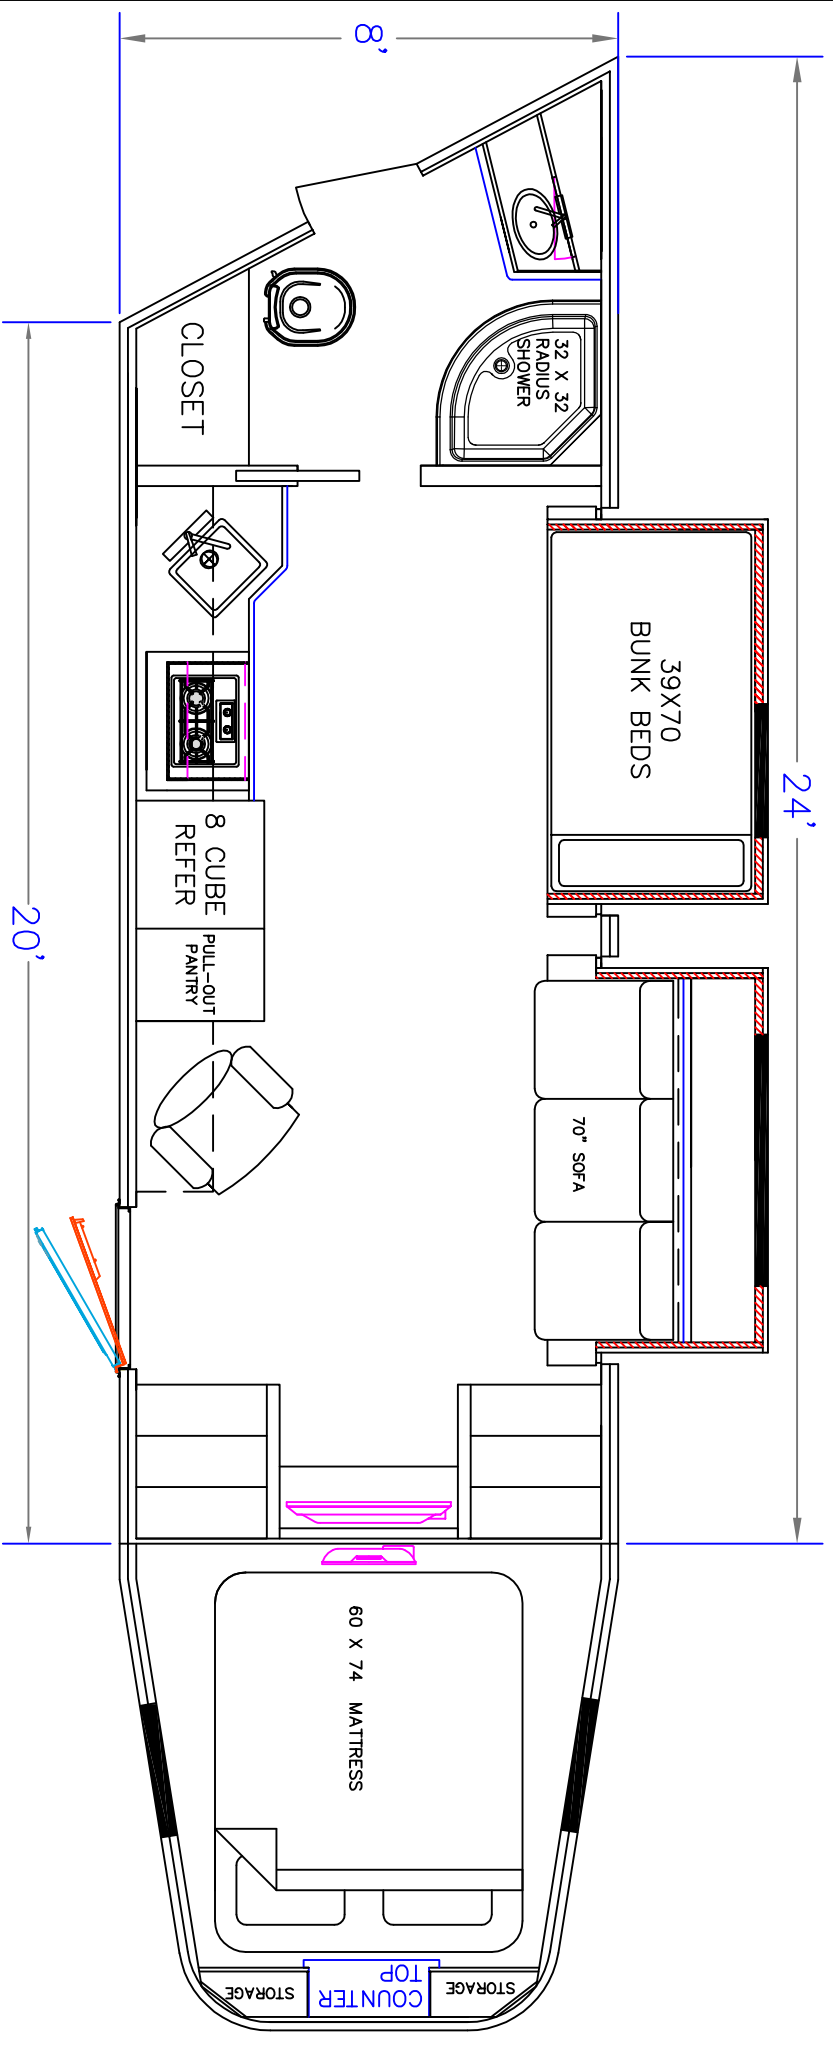

SIERRA INTERIORS  
 19224 CR 8  
 BRISTOL, IN, 46507  
 574-848-1300

DEALER	SIERRA INTERIORS
CUSTOMER	19224 CR 8
VIN #	00000
MANUFACTURER	TBA
FILE NAME	20' STOCK DRAWING 13

SIERRA INTERIORS  
 19224 CR 8  
 BRISTOL, IN. 46507  
 574-848-1300

DEALER	STOCK DRAWING
CUSTOMER	SIERRA
VIN #	00000
MANUFACTURER	TBA
FILE NAME	20' STOCK DRAWING 12

SIERRA INTERIORS  
 19224 CR. 8  
 BRISTOL, IN 46507  
 (574) 848-1300

DEALER	STOCK DRAWING
CUSTOMER	SIERRA
VIN #	TBA
MANUFACTURER	TBA
FILE NAME	20' STOCK DRAWING 8

SIERRA INTERIORS 19224 CR 8 BRISTOL, IN. 46507 574-848-1300	DEALER	STOCK DRAWING
CUSTOMER	SIERRA	
VIN #	TBA	
MANUFACTURER	TBA	
FILE NAME	20' STOCK DRAWING 6	

SIERRA INTERIORS 19224 CR 8 BRISTOL, IN, 46507 574-848-1300	
DEALER	STOCK DRAWING
CUSTOMER	SIERRA
VIN #	00000
MANUFACTURER	TBA
FILE NAME	20' STOCK DRAWING 3