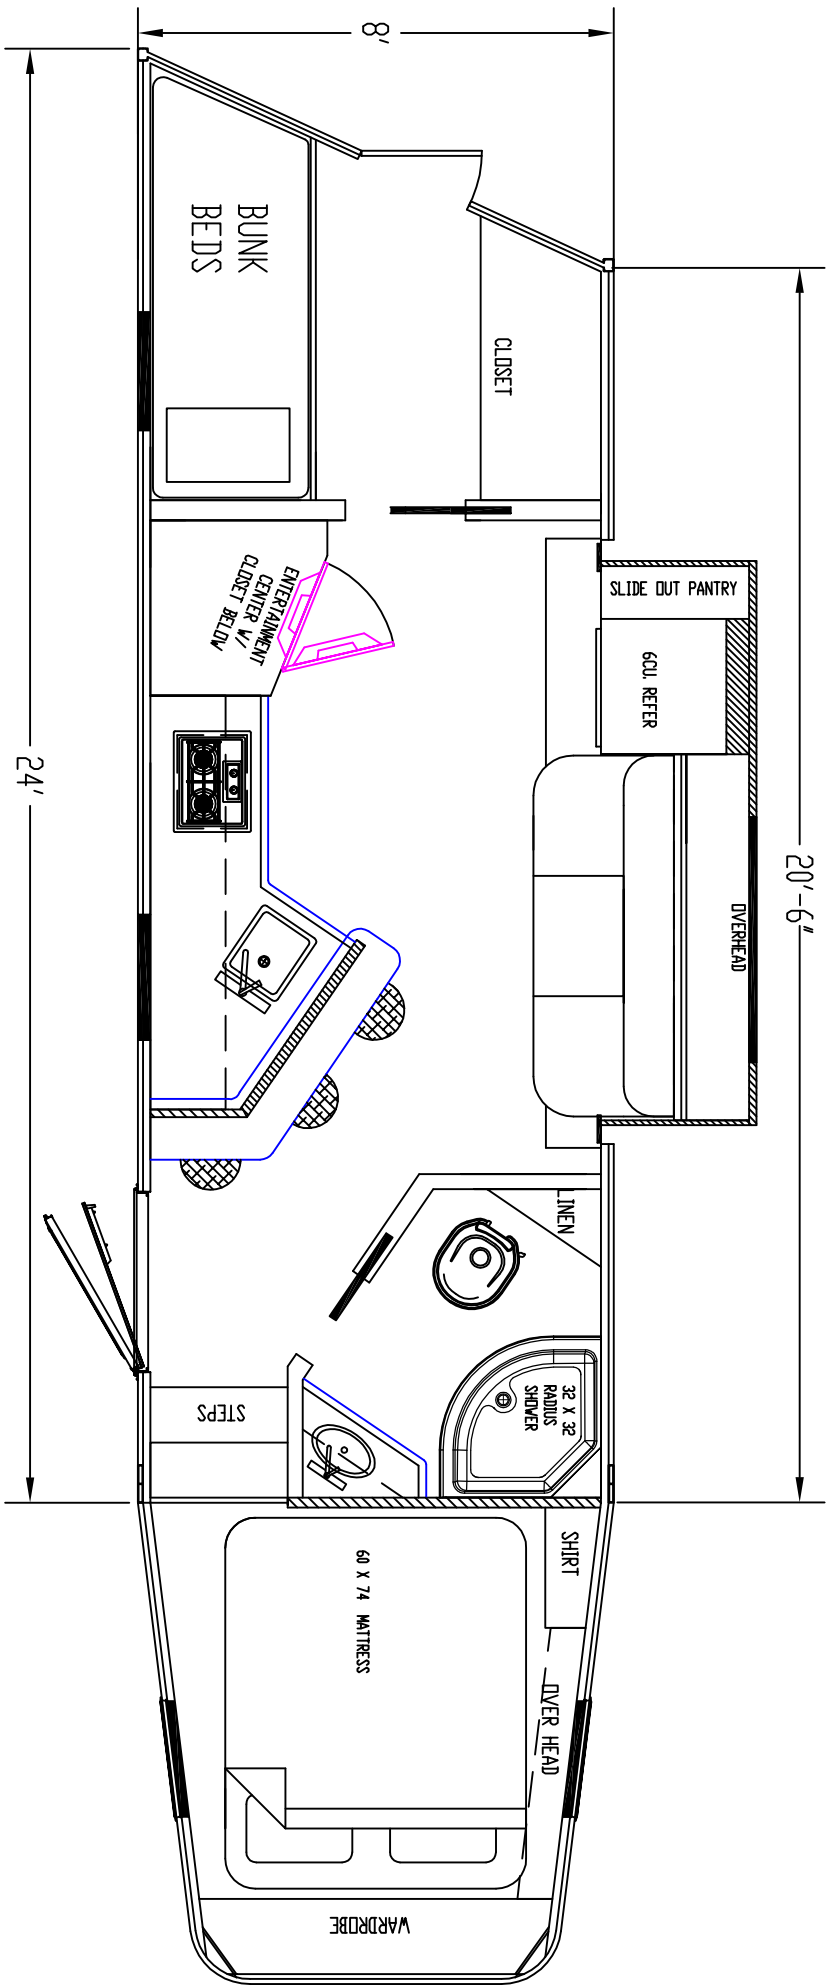

SIERRA INTERIORS  
 19224 CR 8  
 BRISTOL, IN, 46507  
 574-848-1300

DEALER	SIERRA INTERIORS
CUSTOMER	19224 CR 8
VIN #	00000
MANUFACTURER	TBA
FILE NAME	20' STOCK DRAWING 13

SIERRA INTERIORS  
 19224 CR 8  
 BRISTOL, IN. 46507  
 574-848-1300

DEALER	STOCK DRAWING
CUSTOMER	SIERRA
VIN #	00000
MANUFACTURER	TBA
FILE NAME	20' STOCK DRAWING 12

SIERRA INTERIORS  
 19224 CR. 8  
 BRISTOL, IN 46507  
 (574) 848-1300

DEALER	STOCK DRAWING
CUSTOMER	SIERRA
VIN #	TBA
MANUFACTURER	TBA
FILE NAME	20' STOCK DRAWING 8

SIERRA INTERIORS 19224 CR 8 BRISTOL, IN. 46507 574-848-1300	DEALER	STOCK DRAWING
CUSTOMER	SIERRA	
VIN #	TBA	
MANUFACTURER	TBA	
FILE NAME	20' STOCK DRAWING 6	

SIERRA INTERIORS 19224 CR 8 BRISTOL, IN, 46507 574-848-1300	
DEALER	STOCK DRAWING
CUSTOMER	SIERRA
VIN #	00000
MANUFACTURER	TBA
FILE NAME	20' STOCK DRAWING 3