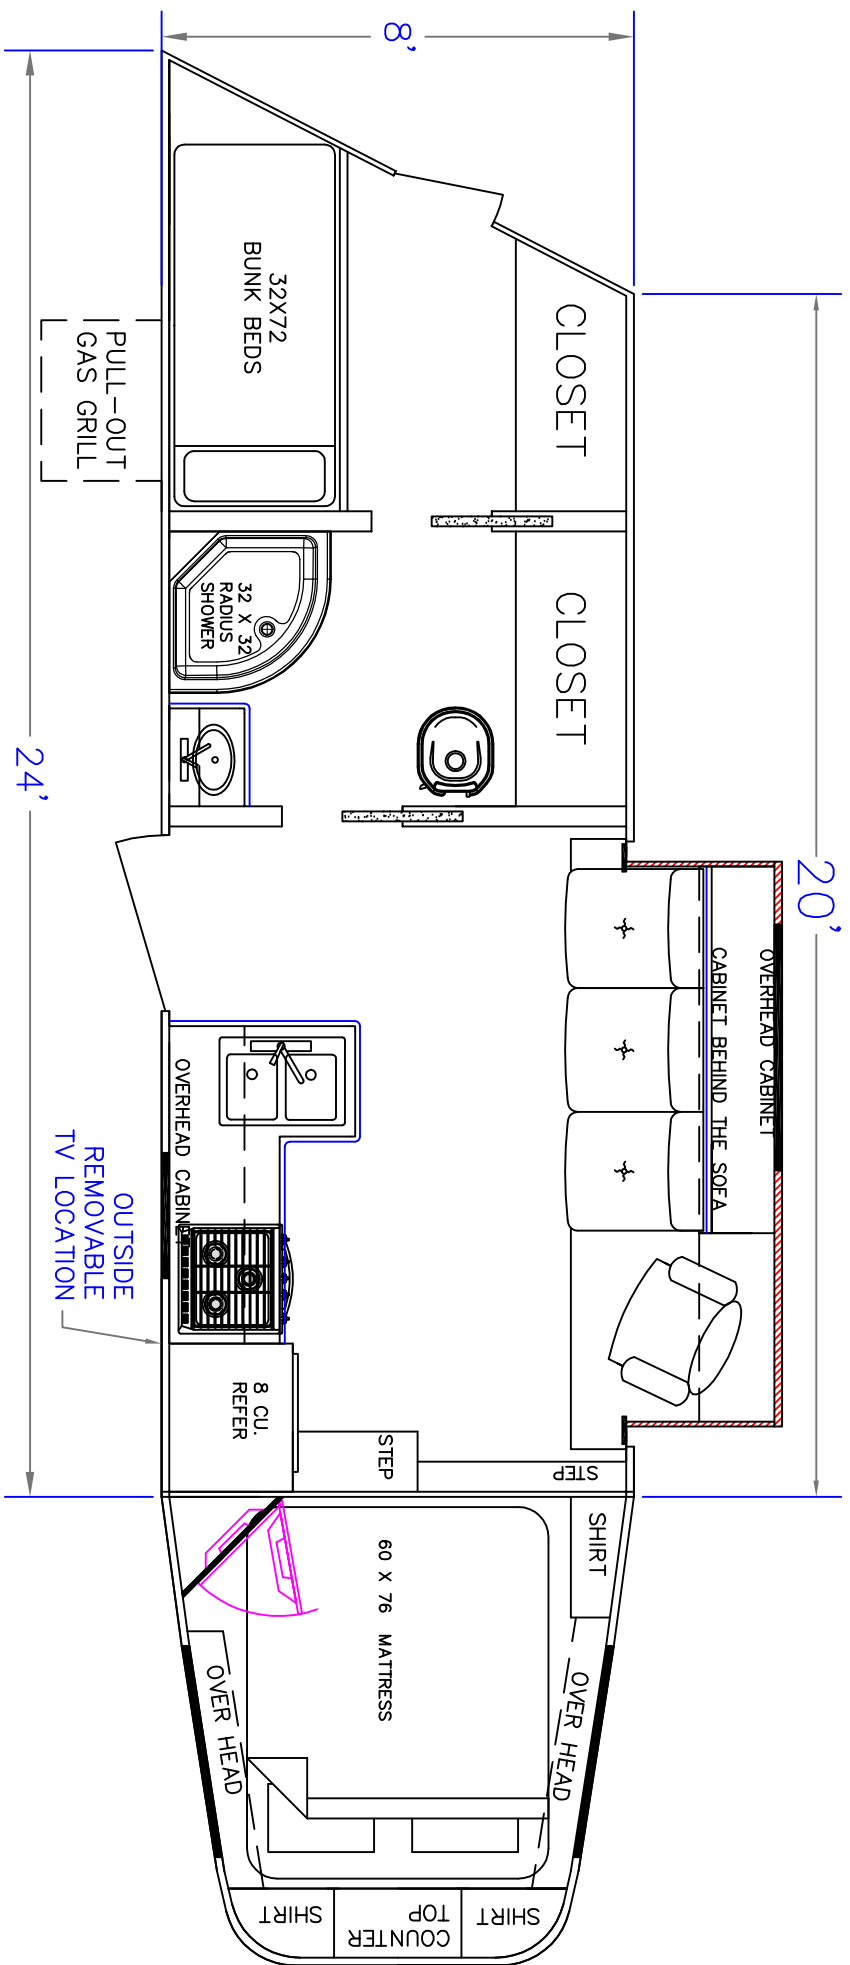

SIERRA INTERIORS  
 19224 CR 8  
 BRISTOL, IN, 46507  
 574-848-1300

DEALER	SIERRA INTERIORS
CUSTOMER	19224 CR 8
VIN #	00000
MANUFACTURER	TBA
FILE NAME	20' STOCK DRAWING 13

SIERRA INTERIORS  
 19224 CR 8  
 BRISTOL, IN. 46507  
 574-848-1300

DEALER	STOCK DRAWING
CUSTOMER	SIERRA
VIN #	00000
MANUFACTURER	TBA
FILE NAME	20' STOCK DRAWING 12

SIERRA INTERIORS  
 19224 CR. 8  
 BRISTOL, IN 46507  
 (574) 848-1300

DEALER	STOCK DRAWING
CUSTOMER	SIERRA
VIN #	TBA
MANUFACTURER	TBA
FILE NAME	20' STOCK DRAWING 8

SIERRA INTERIORS 19224 CR 8 BRISTOL, IN. 46507 574-848-1300	DEALER	STOCK DRAWING
CUSTOMER	SIERRA	
VIN #	TBA	
MANUFACTURER	TBA	
FILE NAME	20' STOCK DRAWING 6	

SIERRA INTERIORS 19224 CR 8 BRISTOL, IN, 46507 574-848-1300	
DEALER	STOCK DRAWING
CUSTOMER	SIERRA
VIN #	00000
MANUFACTURER	TBA
FILE NAME	20' STOCK DRAWING 3