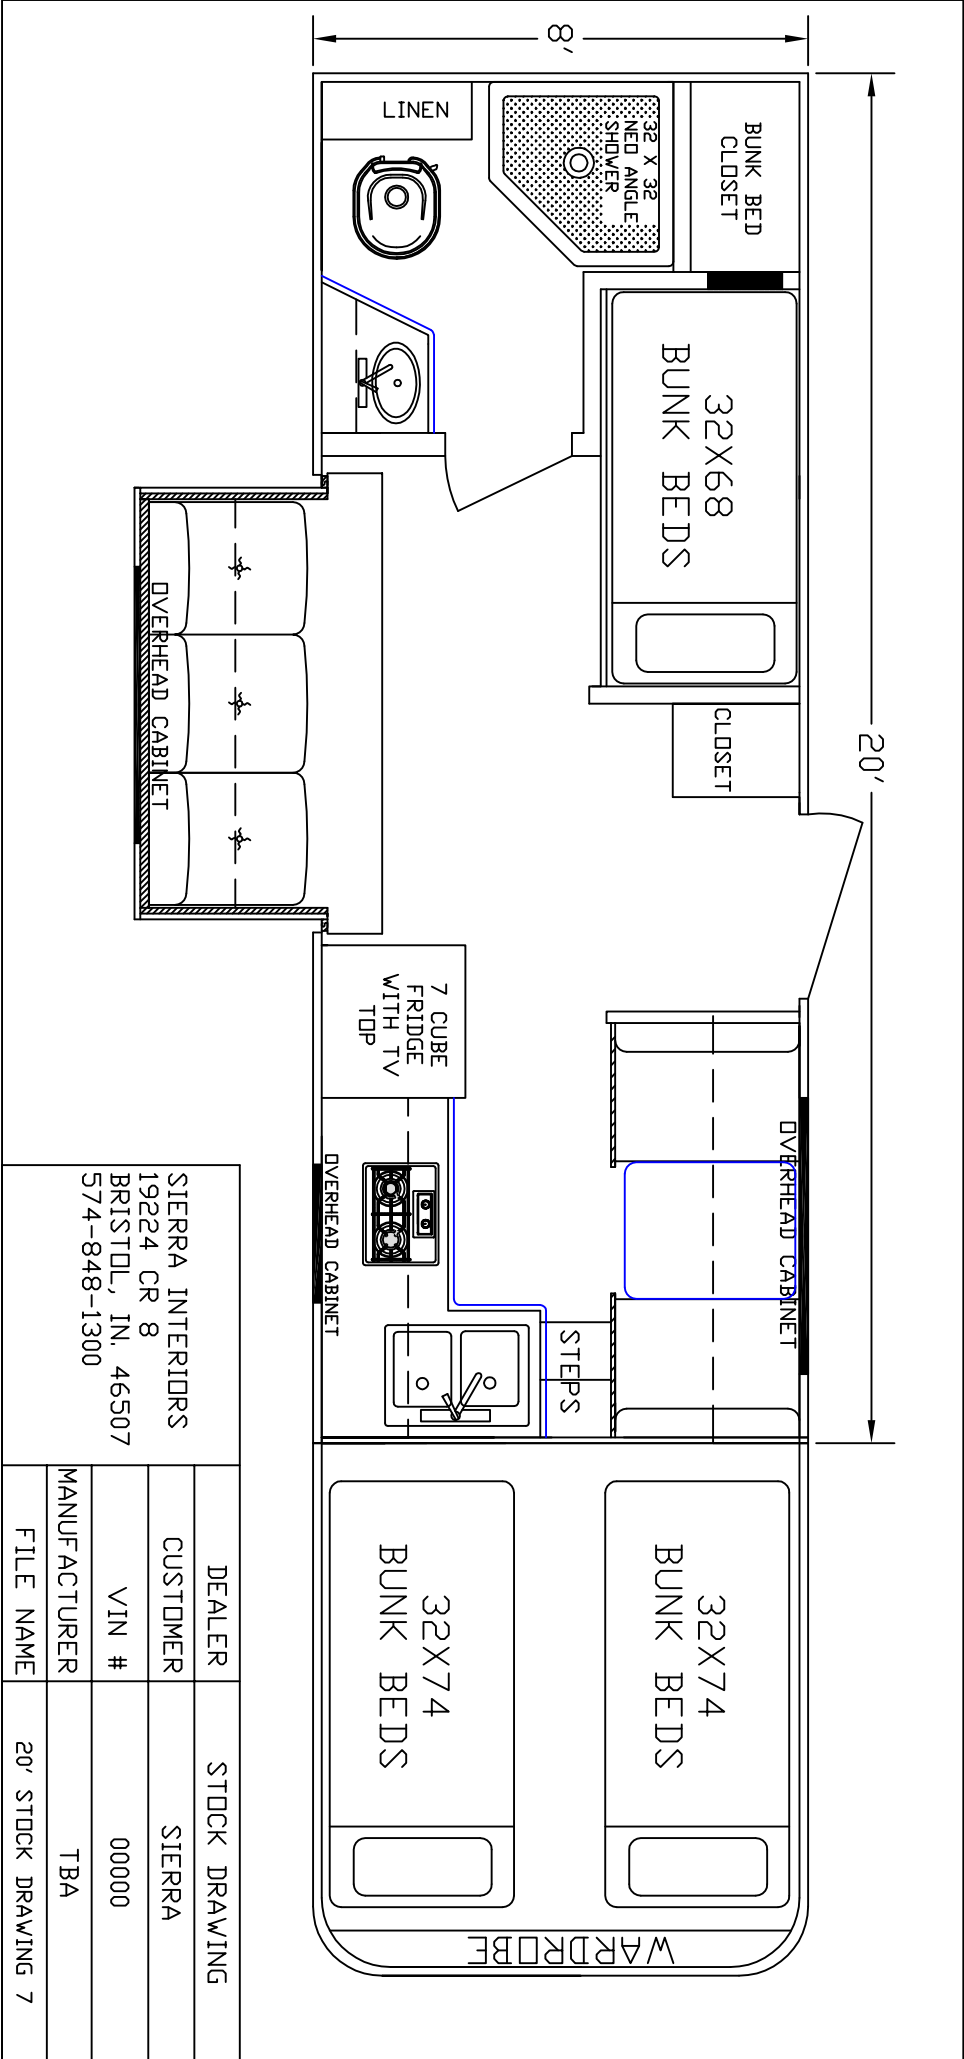

SIERRA INTERIORS  
 19224 CR 8  
 BRISTOL, IN. 46507  
 574-848-1300

DEALER	STOCK DRAWING
CUSTOMER	SIERRA
VIN #	00000
MANUFACTURER	TBA
FILE NAME	20' STOCK DRAWING 11

SIERRA INTERIORS  
 19224 CR 8  
 BRISTOL, IN. 46507  
 574-848-1300

DEALER	STOCK DRAWING
CUSTOMER	SIERRA
VIN #	00000
MANUFACTURER	TBA
FILE NAME	20' STOCK DRAWING 9

SIERRA INTERIORS  
 19224 CR 8  
 BRISTOL, IN. 46507  
 574-848-1300

DEALER	STOCK DRAWING
CUSTOMER	SIERRA
VIN #	00000
MANUFACTURER	TBA
FILE NAME	20' STOCK DRAWING 7

SIERRA INTERIORS  
 19224 CR 8  
 BRISTDL, IN, 46507  
 574-848-1300

DEALER	STOCK DRAWING
CUSTOMER	SIERRA
VIN #	TBA
MANUFACTURER	TBA
FILE NAME	20' STOCK DRAWING 5

SIERRA INTERIORS 19224 CR 8 BRISTOL, IN. 46507 574-848-1300		DEALER	STOCK DRAWING
CUSTOMER	SIERRA	MANUFACTURER	TBA
VIN #	00000	FILE NAME	20' STOCK DRAWING 4