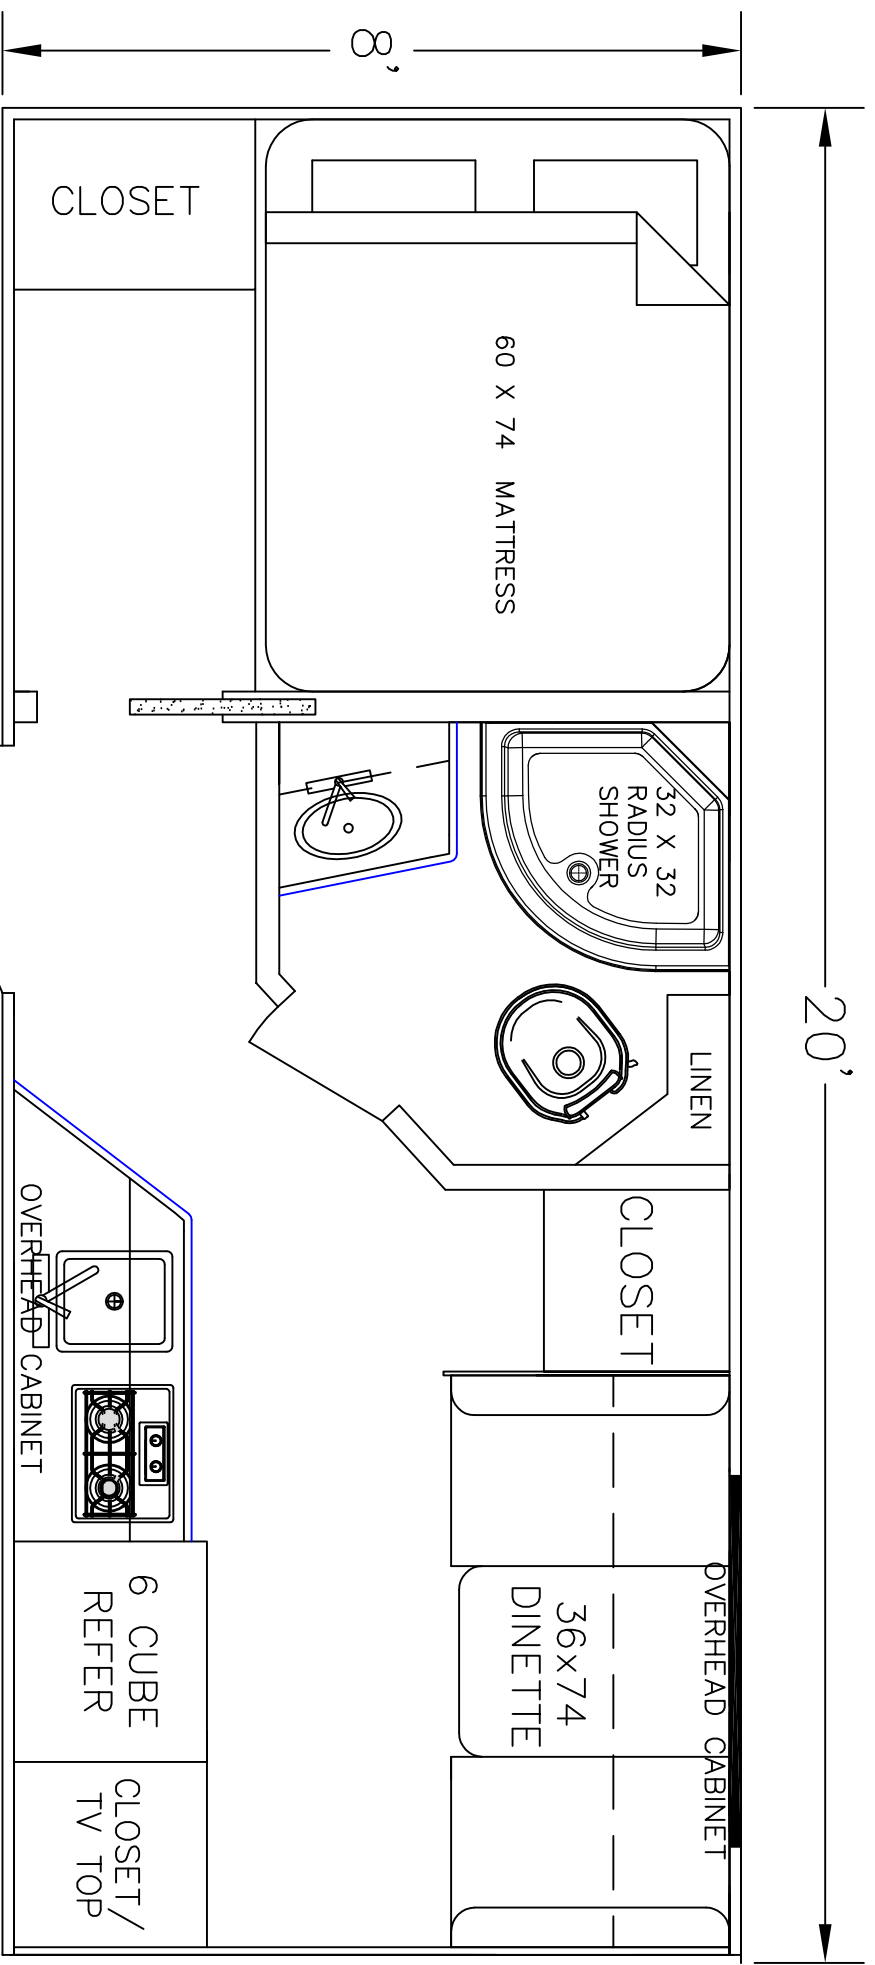

SIERRA INTERIORS  
 19224 CR 8  
 BRISTOL, IN. 46507  
 574-848-1300

DEALER	STOCK DRAWING
CUSTOMER	SIERRA
VIN #	00000
MANUFACTURER	TBA
FILE NAME	20' STOCK DRAWING 11

SIERRA INTERIORS  
 19224 CR 8  
 BRISTOL, IN. 46507  
 574-848-1300

DEALER	STOCK DRAWING
CUSTOMER	SIERRA
VIN #	00000
MANUFACTURER	TBA
FILE NAME	20' STOCK DRAWING 9

SIERRA INTERIORS  
 19224 CR 8  
 BRISTOL, IN. 46507  
 574-848-1300

DEALER	STOCK DRAWING
CUSTOMER	SIERRA
VIN #	00000
MANUFACTURER	TBA
FILE NAME	20' STOCK DRAWING 7