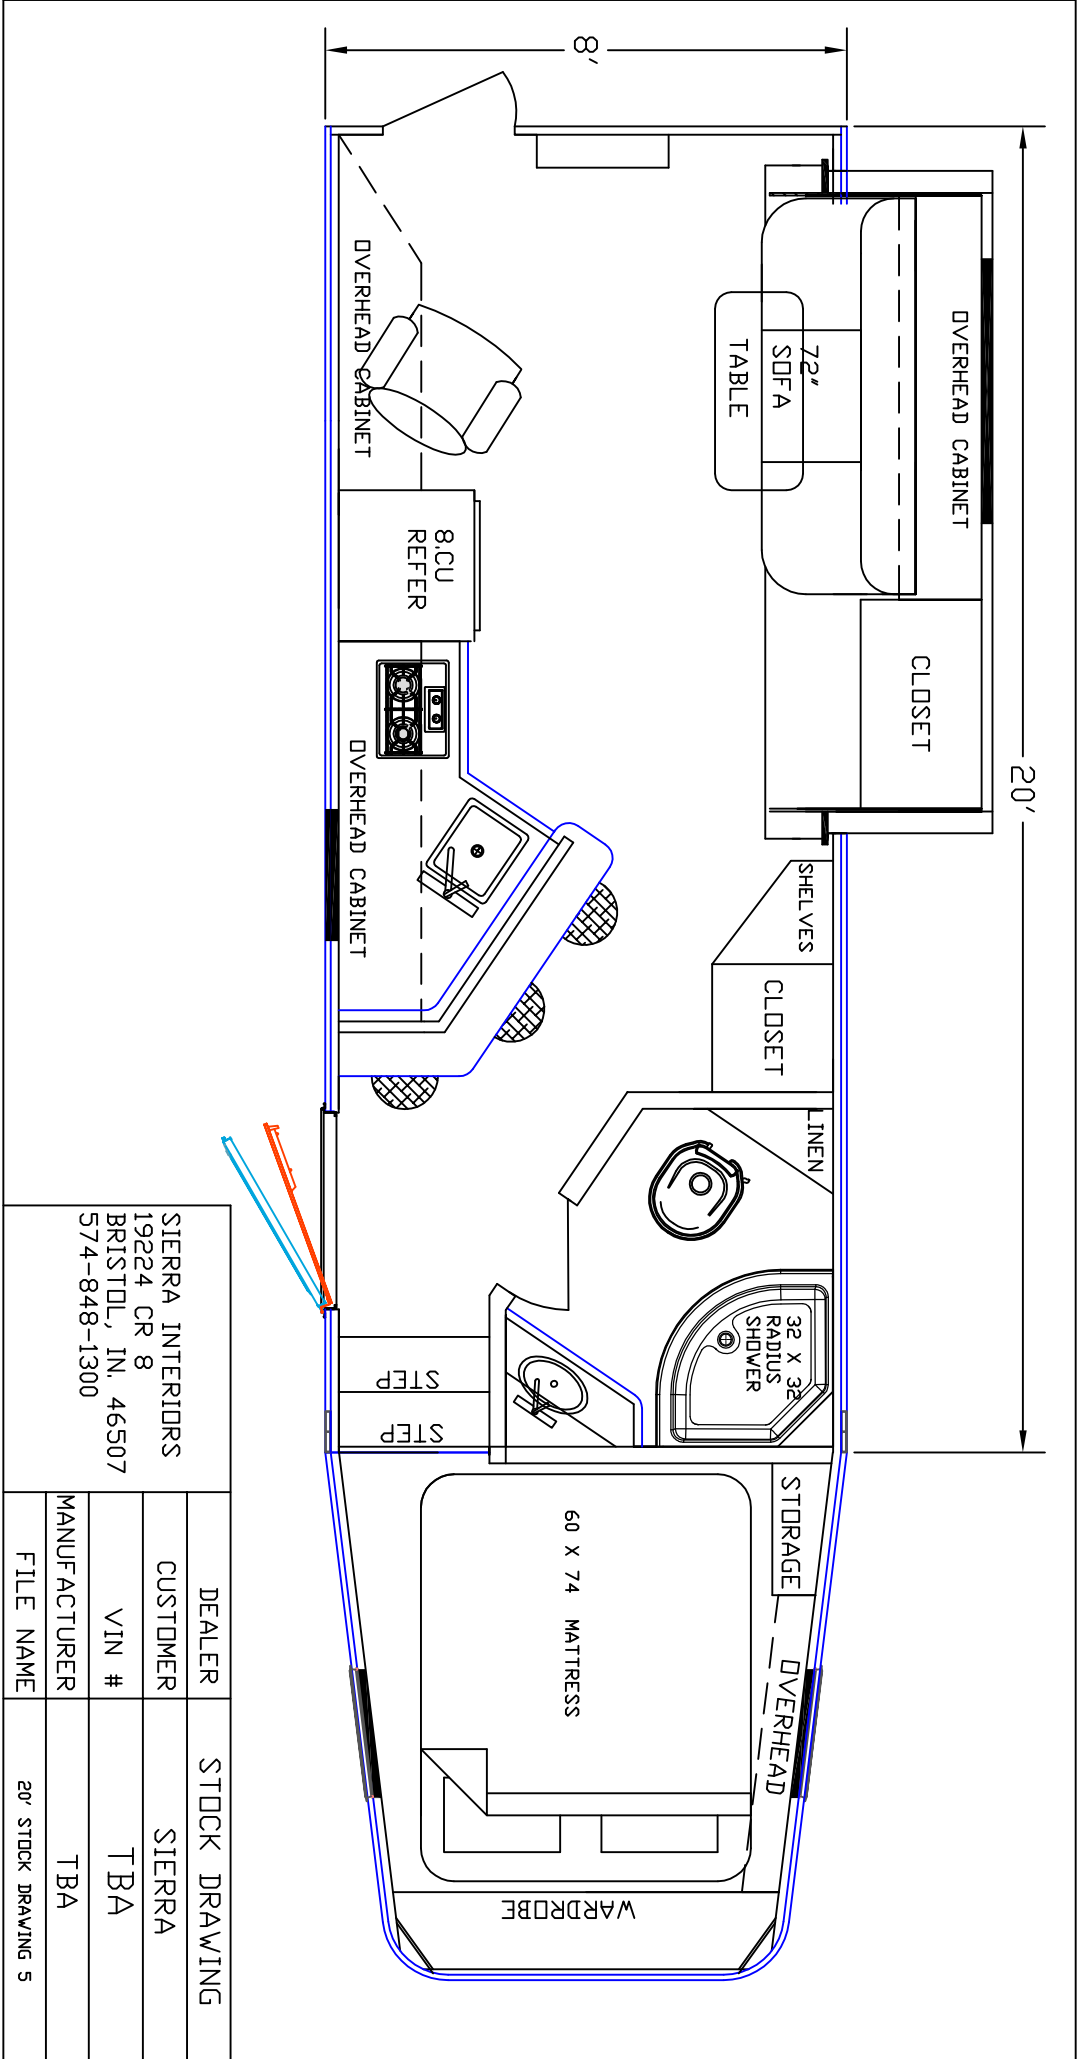

SIERRA INTERIORS  
 19224 CR 8  
 BRISTOL, IN. 46507  
 574-848-1300

DEALER	STOCK DRAWING
CUSTOMER	SIERRA
VIN #	00000
MANUFACTURER	TBA
FILE NAME	20' STOCK DRAWING 11

SIERRA INTERIORS  
 19224 CR 8  
 BRISTOL, IN. 46507  
 574-848-1300

DEALER	STOCK DRAWING
CUSTOMER	SIERRA
VIN #	00000
MANUFACTURER	TBA
FILE NAME	20' STOCK DRAWING 9

SIERRA INTERIORS  
 19224 CR 8  
 BRISTOL, IN. 46507  
 574-848-1300

DEALER	STOCK DRAWING
CUSTOMER	SIERRA
VIN #	00000
MANUFACTURER	TBA
FILE NAME	20' STOCK DRAWING 7