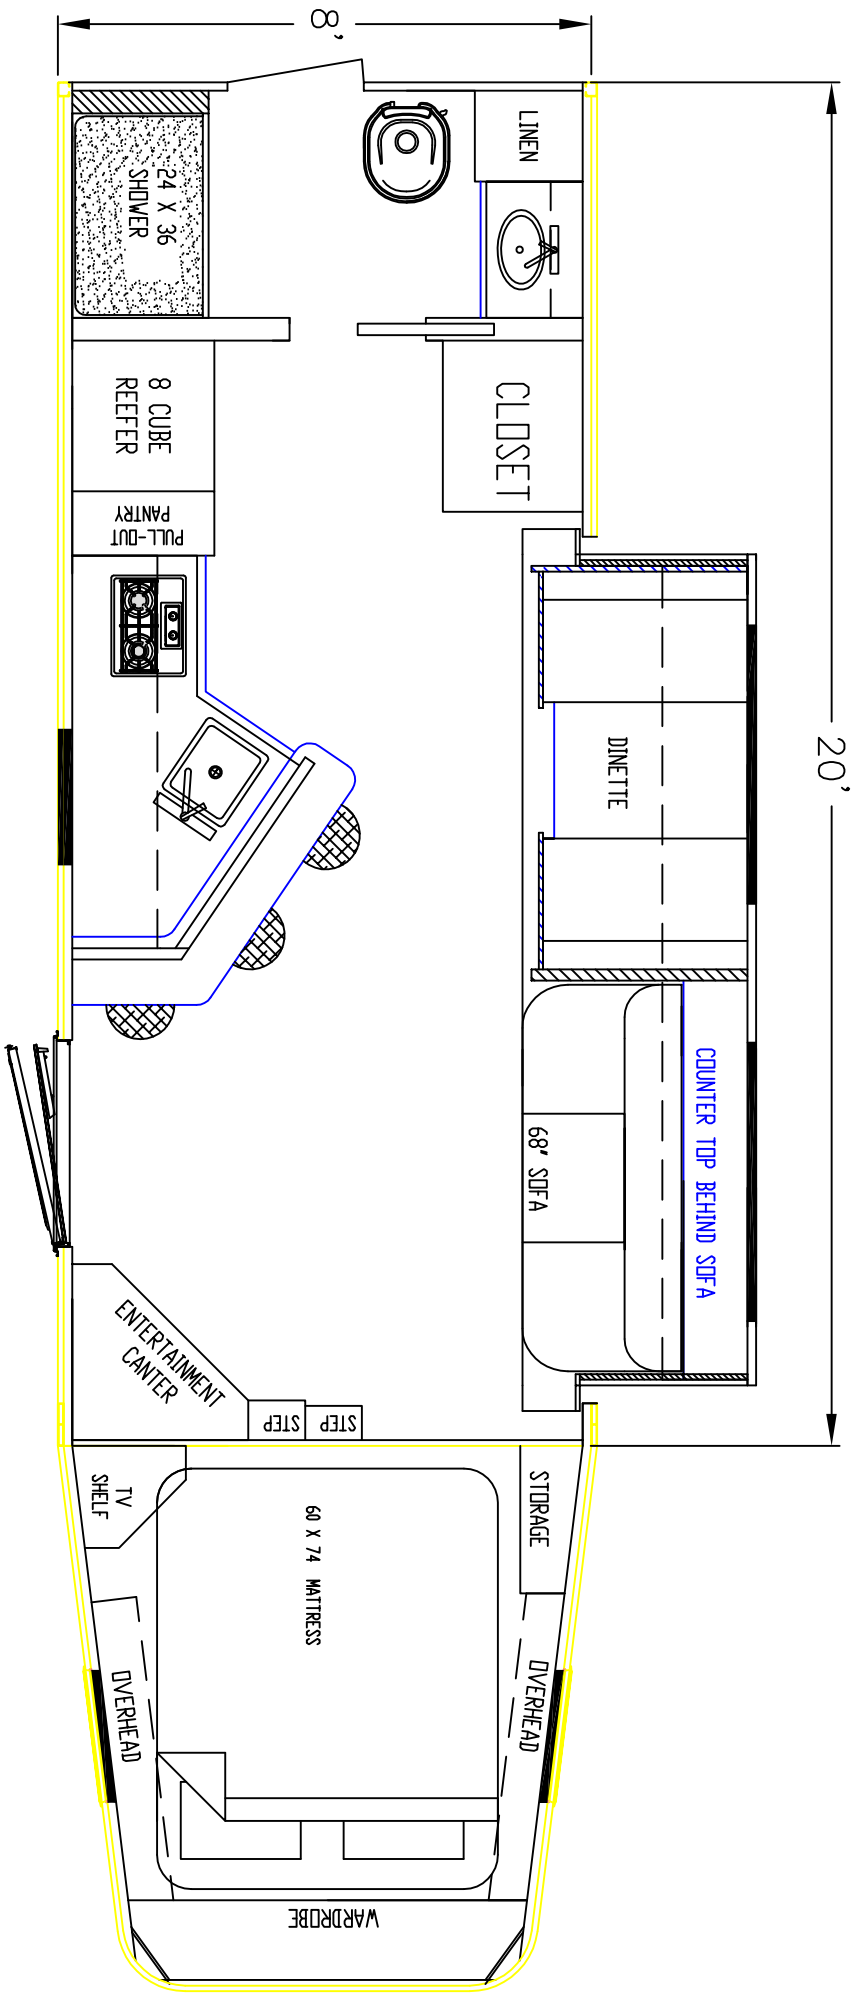

SIERRA INTERIORS  
 19224 CR 8  
 BRISTOL, IN. 46507  
 574-848-1300

DEALER	STOCK DRAWING
CUSTOMER	SIERRA
VIN #	00000
MANUFACTURER	TBA
FILE NAME	20' STOCK DRAWING 11

SIERRA INTERIORS  
 19224 CR 8  
 BRISTOL, IN. 46507  
 574-848-1300

DEALER	STOCK DRAWING
CUSTOMER	SIERRA
VIN #	00000
MANUFACTURER	TBA
FILE NAME	20' STOCK DRAWING 9

SIERRA INTERIORS  
 19224 CR 8  
 BRISTOL, IN. 46507  
 574-848-1300

DEALER	STOCK DRAWING
CUSTOMER	SIERRA
VIN #	00000
MANUFACTURER	TBA
FILE NAME	20' STOCK DRAWING 7

SIERRA INTERIORS  
 19224 CR 8  
 BRISTDL, IN, 46507  
 574-848-1300

DEALER	STOCK DRAWING
CUSTOMER	SIERRA
VIN #	TBA
MANUFACTURER	TBA
FILE NAME	20' STOCK DRAWING 5

SIERRA INTERIORS 19224 CR 8 BRISTOL, IN. 46507 574-848-1300		DEALER	STOCK DRAWING
CUSTOMER	SIERRA	MANUFACTURER	TBA
VIN #	00000	FILE NAME	20' STOCK DRAWING 4