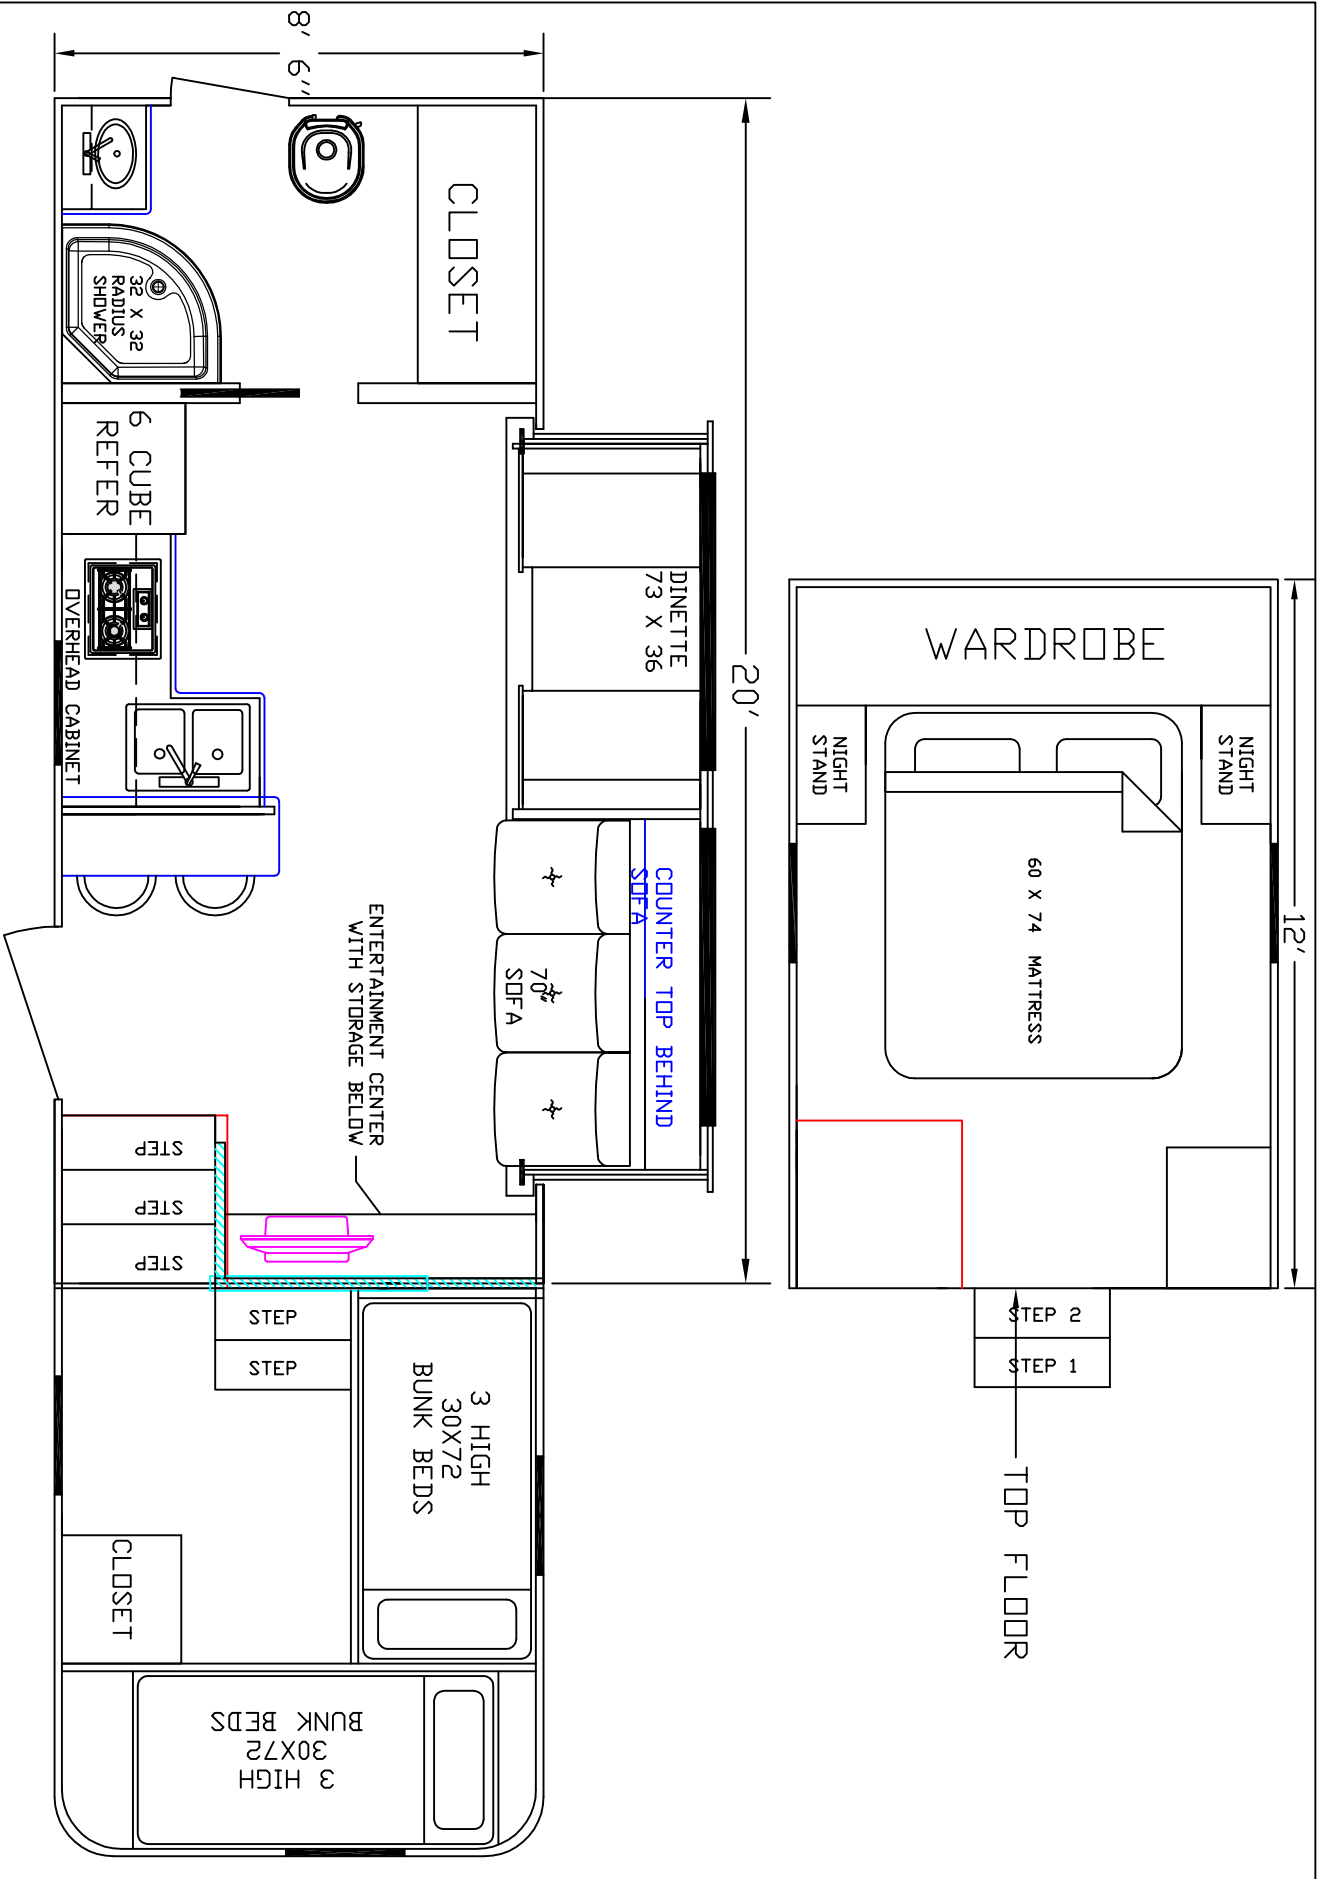

SIERRA INTERIORS
19224 CR 8
BRISTOL, IN, 46507
574-848-1300

DEALER STOCK DRAWING

CUSTOMER SIERRA

VIN # 000000

MANUFACTURER TBA

FILE NAME 20' STOCK DRAWING 1