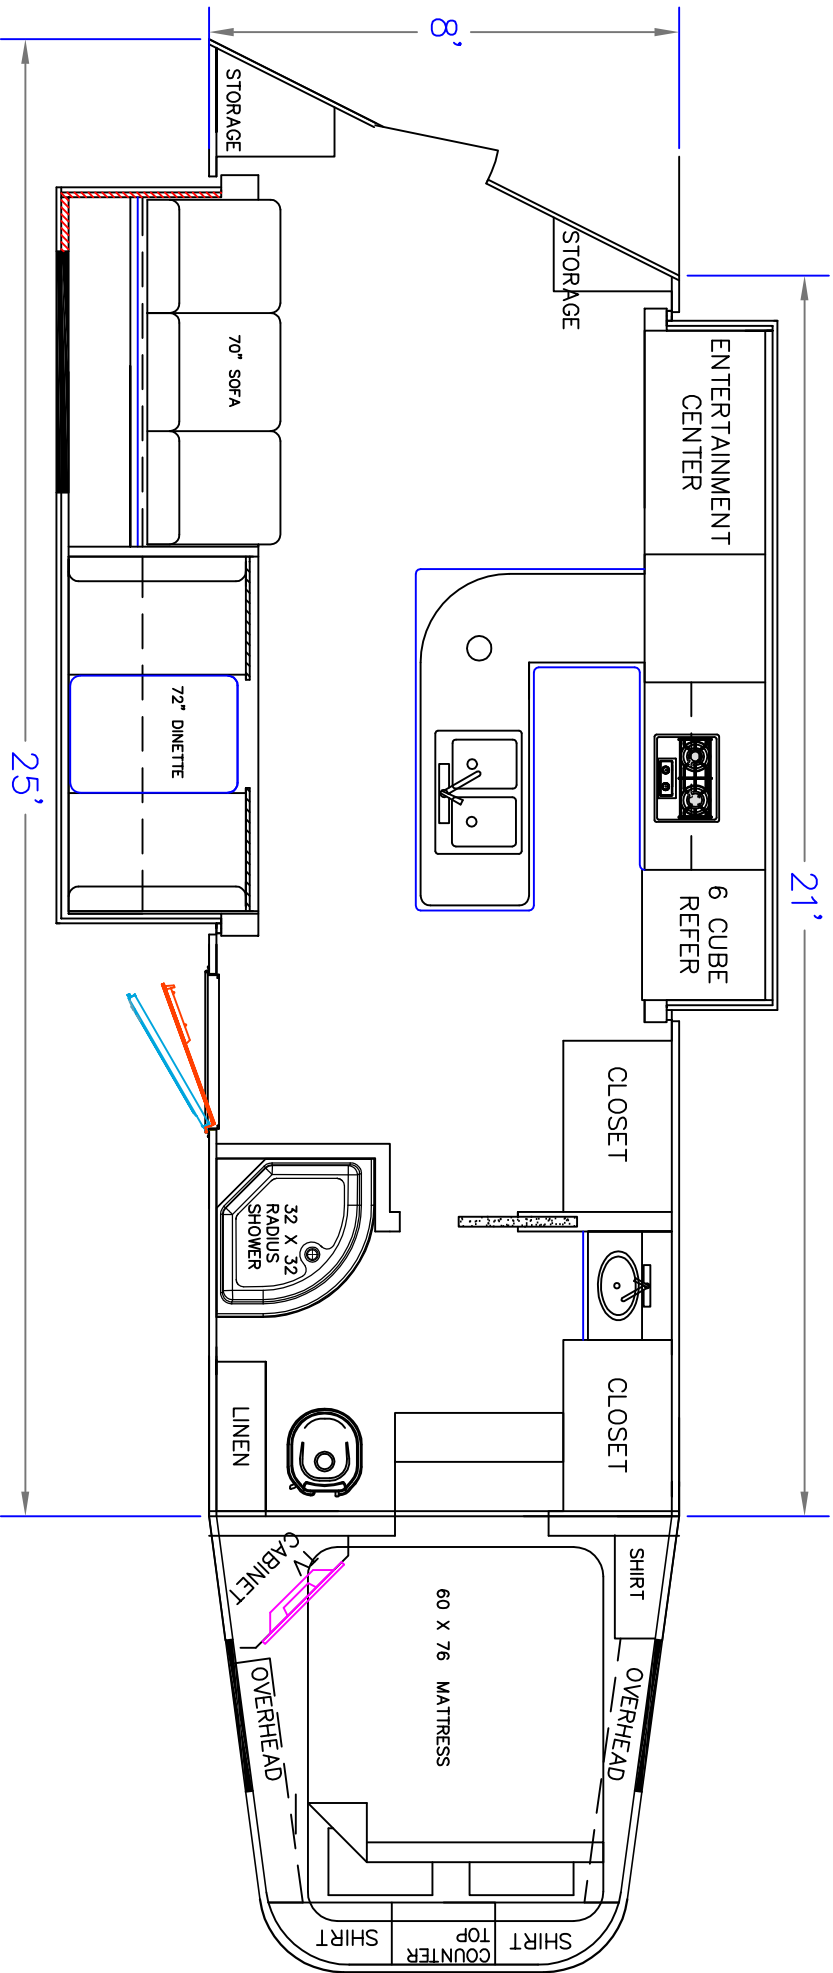

SIERRA INTERIORS 19224 CR 8 BRISTOL, IN 46507 574-848-1300	
DEALER	STOCK DRAWING
CUSTOMER	SIERRA
VIN #	TBA
MANUFACTURER	TBA
FILE NAME	21' STOCK DRAWING 5

SIERRA INTERIORS
 19224 CR 8
 BRISTOL, IN. 46507
 574-848-1300

DEALER	STOCK DRAWING
CUSTOMER	SIERRA
VIN #	00000
MANUFACTURER	TBA
FILE NAME	21' STOCK DRAWING 4

SIERRA INTERIORS
 19224 CR 8
 BRISTOL, IN. 46507
 574-848-1300

DEALER	STOCK DRAWING
CUSTOMER	SIERRA
VIN #	00000
MANUFACTURER	TBA
FILE NAME	21' STOCK DRAWING 3

SIERRA INTERIORS 19224 CR 8 BRISTOL, IN. 46507 574-848-1300	
DEALER	STOCK DRAWING
CUSTOMER	SIERRA
VIN #	00000
MANUFACTURER	TBA
FILE NAME	21' STOCK DRAWING 2