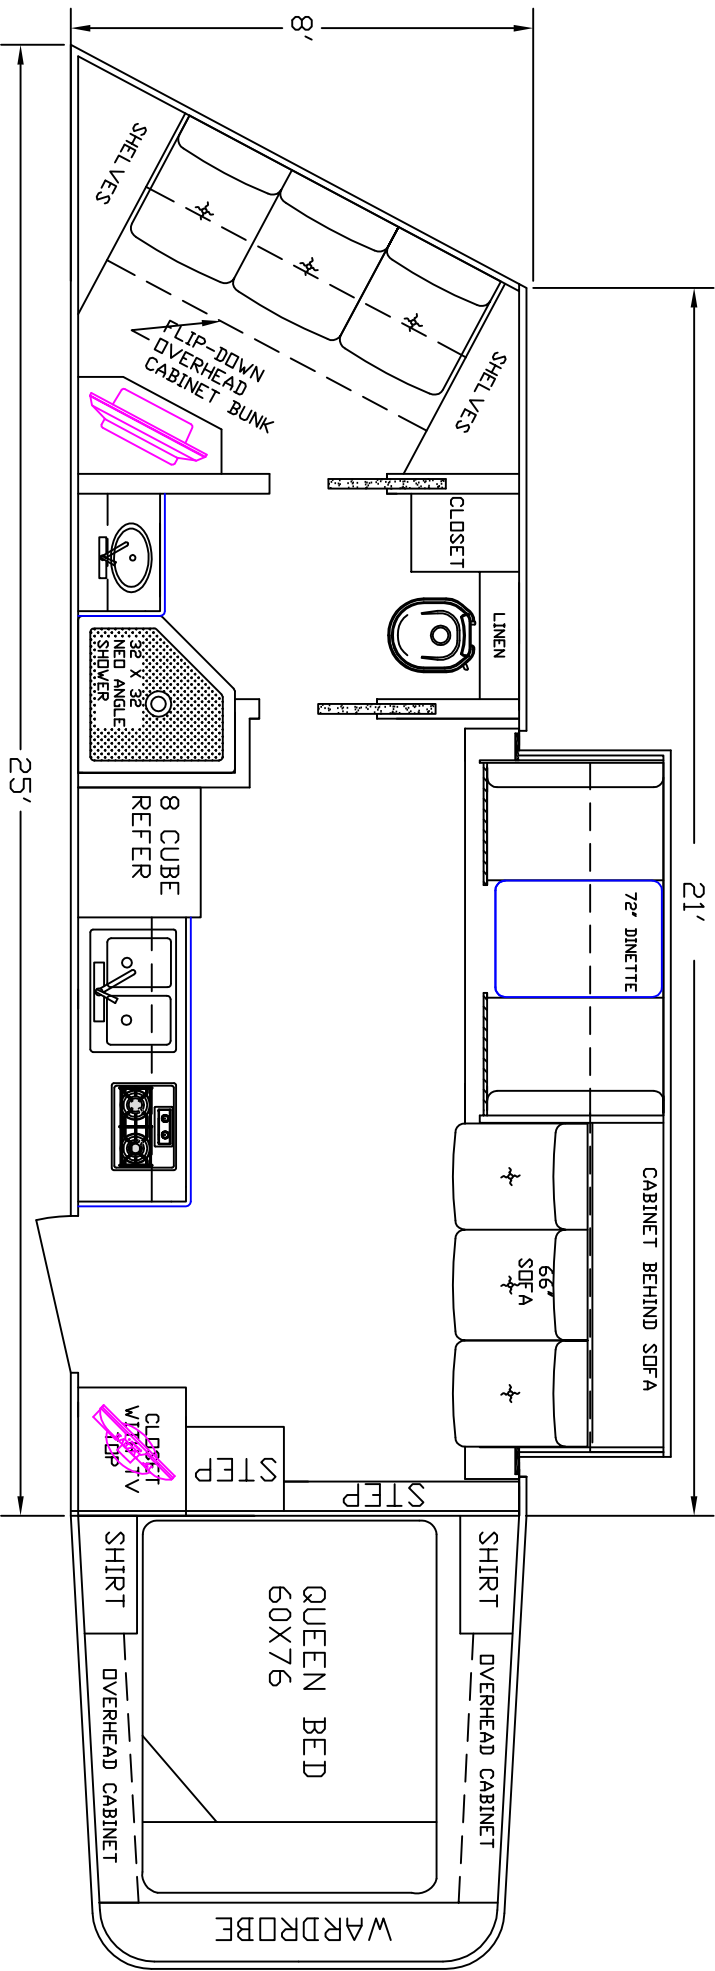

SIERRA INTERIORS 19224 CR 8 BRISTOL, IN 46507 574-848-1300	
DEALER	STOCK DRAWING
CUSTOMER	SIERRA
VIN #	TBA
MANUFACTURER	TBA
FILE NAME	21' STOCK DRAWING 5

SIERRA INTERIORS
 19224 CR 8
 BRISTOL, IN. 46507
 574-848-1300

DEALER	STOCK DRAWING
CUSTOMER	SIERRA
VIN #	00000
MANUFACTURER	TBA
FILE NAME	21' STOCK DRAWING 4

SIERRA INTERIORS
 19224 CR 8
 BRISTOL, IN. 46507
 574-848-1300

DEALER	STOCK DRAWING
CUSTOMER	SIERRA
VIN #	00000
MANUFACTURER	TBA
FILE NAME	21' STOCK DRAWING 3

SIERRA INTERIORS 19224 CR 8 BRISTOL, IN. 46507 574-848-1300	
DEALER	STOCK DRAWING
CUSTOMER	SIERRA
VIN #	00000
MANUFACTURER	TBA
FILE NAME	21' STOCK DRAWING 2