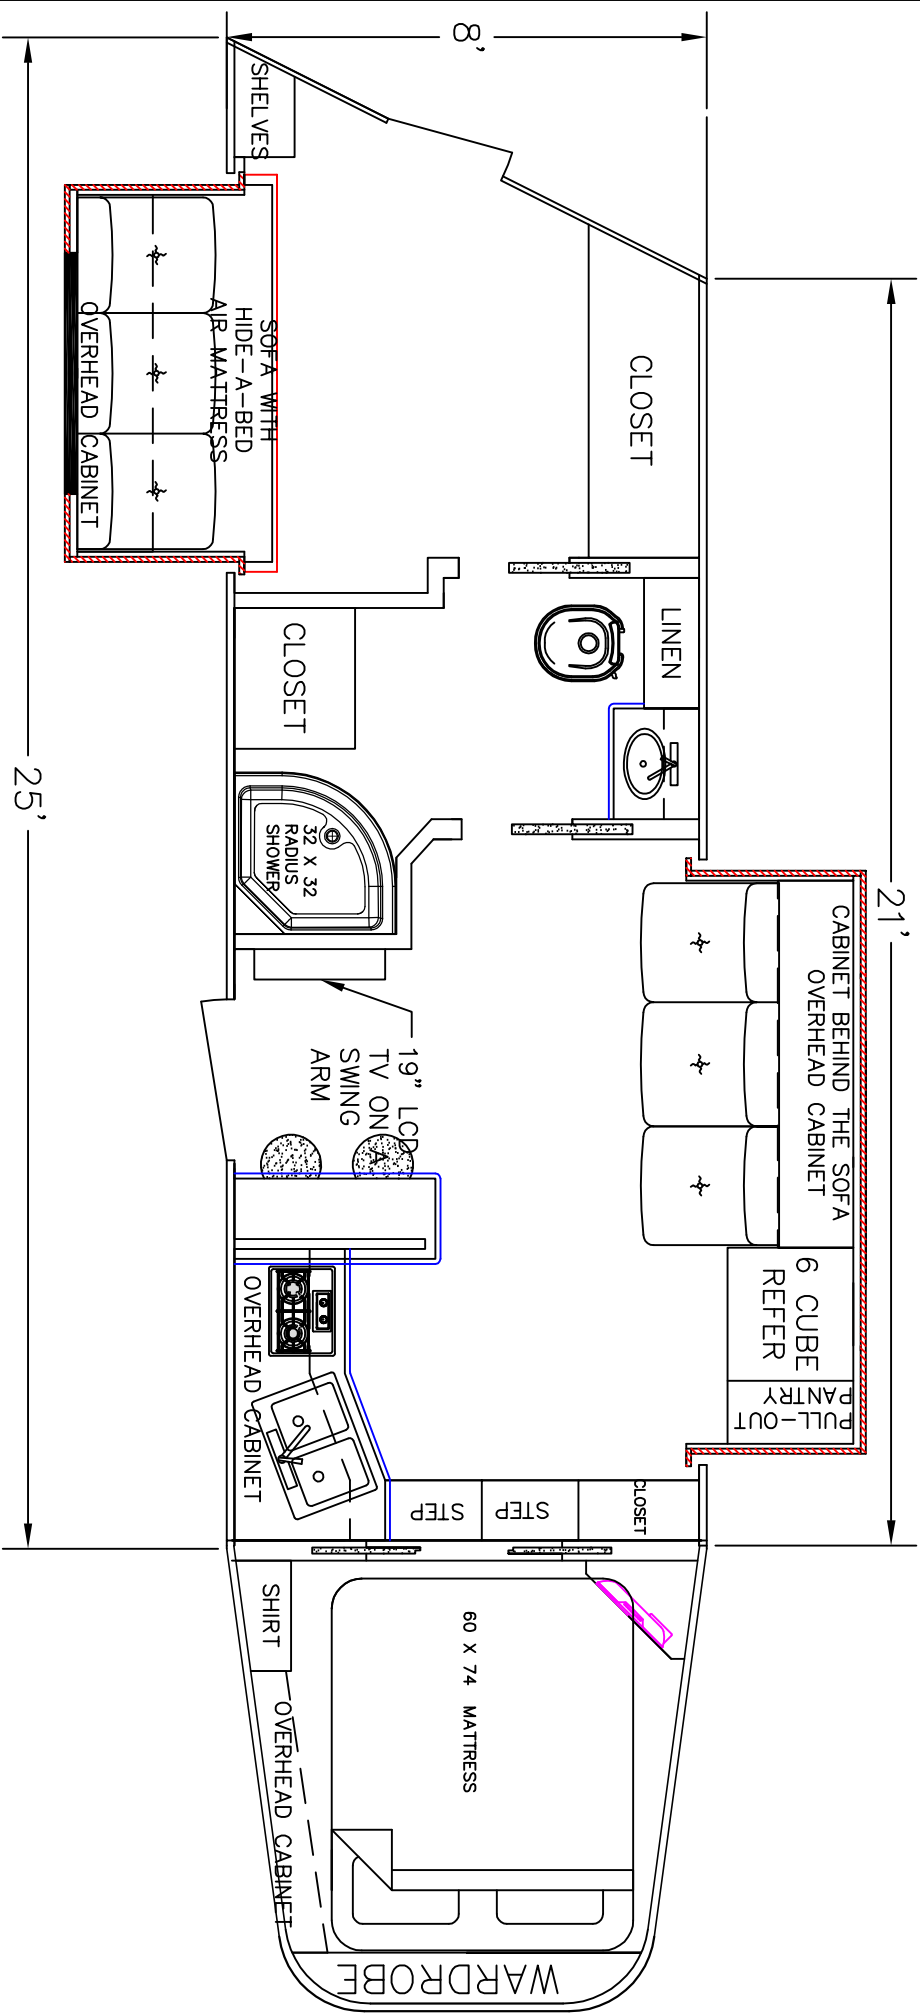

SIERRA INTERIORS 19224 CR 8 BRISTOL, IN 46507 574-848-1300	
DEALER	STOCK DRAWING
CUSTOMER	SIERRA
VIN #	TBA
MANUFACTURER	TBA
FILE NAME	21' STOCK DRAWING 5

SIERRA INTERIORS
 19224 CR 8
 BRISTOL, IN. 46507
 574-848-1300

DEALER	STOCK DRAWING
CUSTOMER	SIERRA
VIN #	00000
MANUFACTURER	TBA
FILE NAME	21' STOCK DRAWING 4

SIERRA INTERIORS
 19224 CR 8
 BRISTOL, IN. 46507
 574-848-1300

DEALER	STOCK DRAWING
CUSTOMER	SIERRA
VIN #	00000
MANUFACTURER	TBA
FILE NAME	21' STOCK DRAWING 3

SIERRA INTERIORS 19224 CR 8 BRISTOL, IN. 46507 574-848-1300	
DEALER	STOCK DRAWING
CUSTOMER	SIERRA
VIN #	00000
MANUFACTURER	TBA
FILE NAME	21' STOCK DRAWING 2