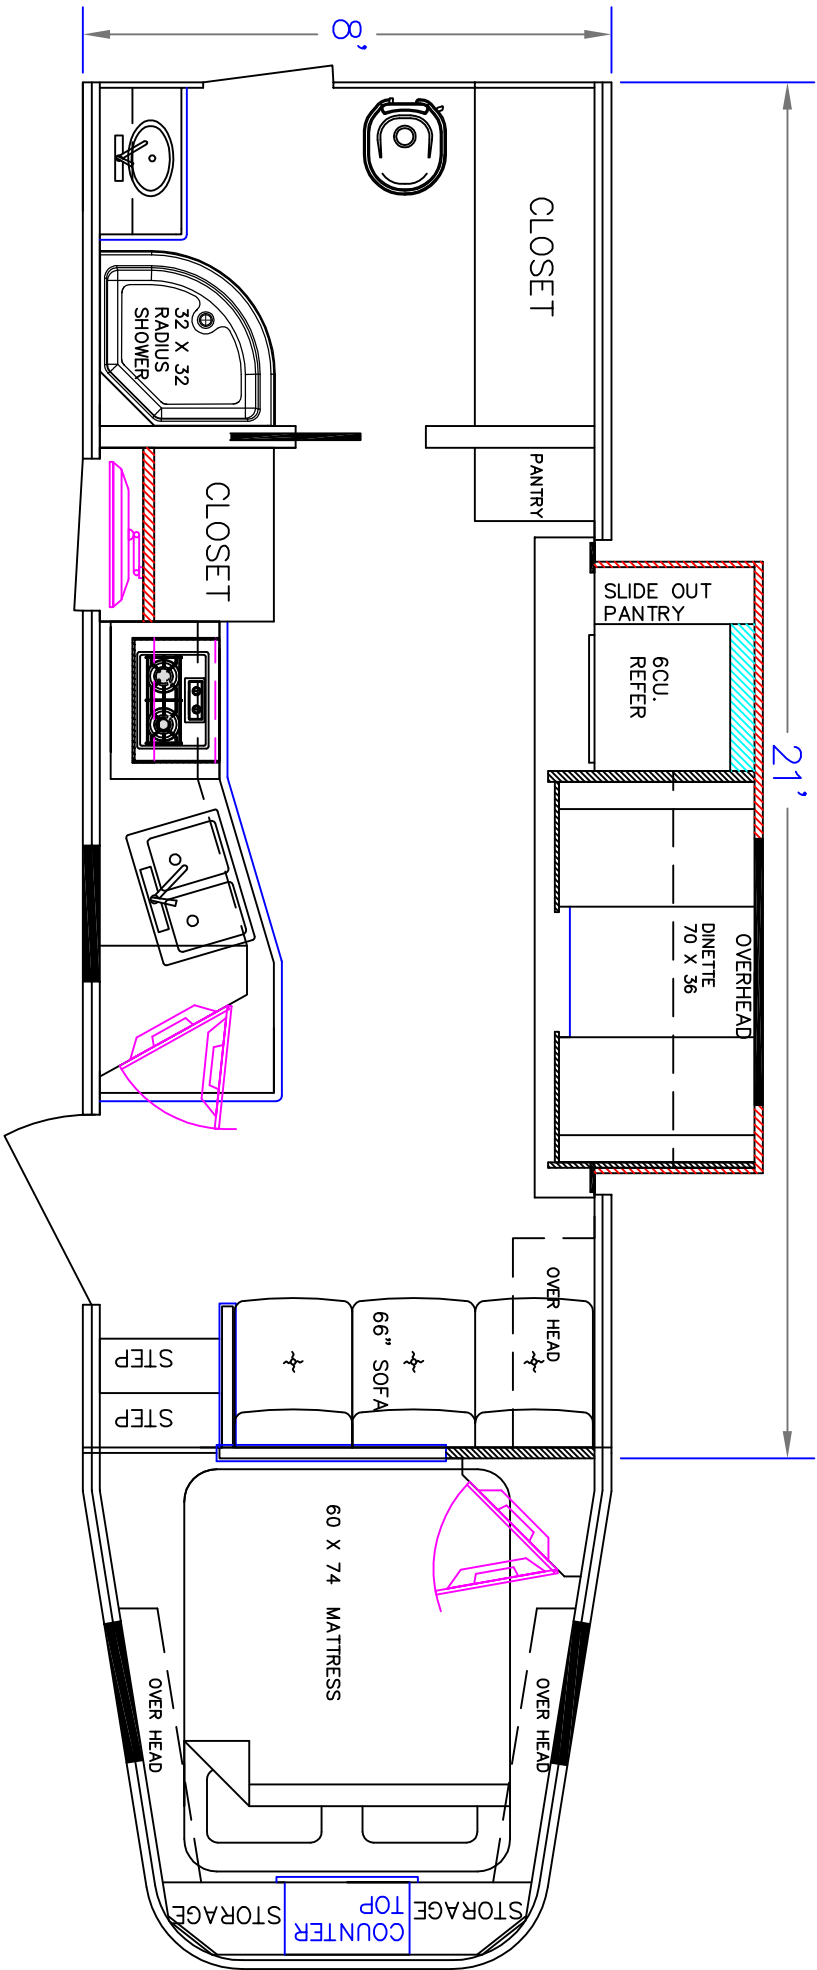

SIERRA INTERIORS 19224 CR 8 BRISTOL, IN. 46507 574-848-1300	
DEALER	STOCK DRAWING
CUSTOMER	SIERRA
VIN #	TBA
MANUFACTURER	TBA
FILE NAME	21' STOCK DRAWING 7

SIERRA INTERIORS
 19224 CR 8
 BRISTOL, IN. 46507
 574-848-1300

DEALER	SIERRA	STOCK DRAWING
CUSTOMER	SIERRA	
VIN #	00000	
MANUFACTURER	TBA	
FILE NAME	21' STOCK DRAWING 6	

SIERRA INTERIORS
 19224 CR 8
 BRISTOL, IN. 46507
 574-848-1300

DEALER	STOCK DRAWING
CUSTOMER	SIERRA
VIN #	00000
MANUFACTURER	TBA
FILE NAME	21' STOCK DRAWING 1