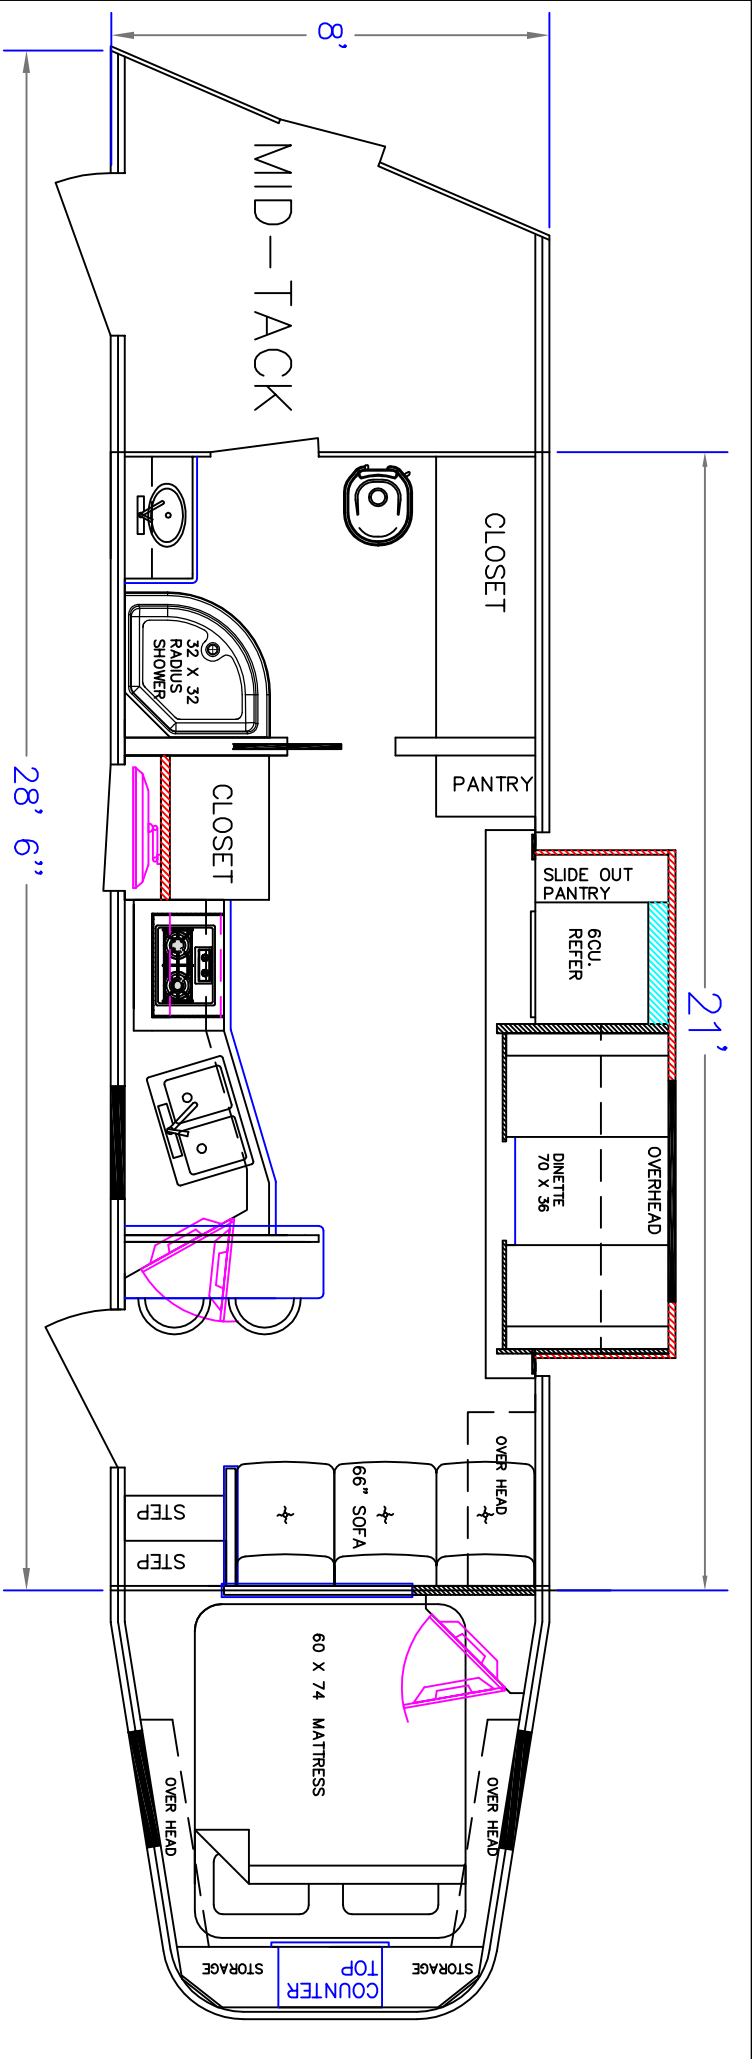

SIERRA INTERIORS 19224 CR 8 BRISTOL, IN. 46507 574-848-1300	
DEALER	STOCK DRAWING
CUSTOMER	SIERRA
VIN #	TBA
MANUFACTURER	TBA
FILE NAME	21' STOCK DRAWING 7

SIERRA INTERIORS
 19224 CR 8
 BRISTOL, IN. 46507
 574-848-1300

DEALER	SIERRA	STOCK DRAWING
CUSTOMER	SIERRA	
VIN #	00000	
MANUFACTURER	TBA	
FILE NAME	21' STOCK DRAWING 6	

SIERRA INTERIORS
 19224 CR 8
 BRISTOL, IN. 46507
 574-848-1300

DEALER	STOCK DRAWING
CUSTOMER	SIERRA
VIN #	00000
MANUFACTURER	TBA
FILE NAME	21' STOCK DRAWING 1