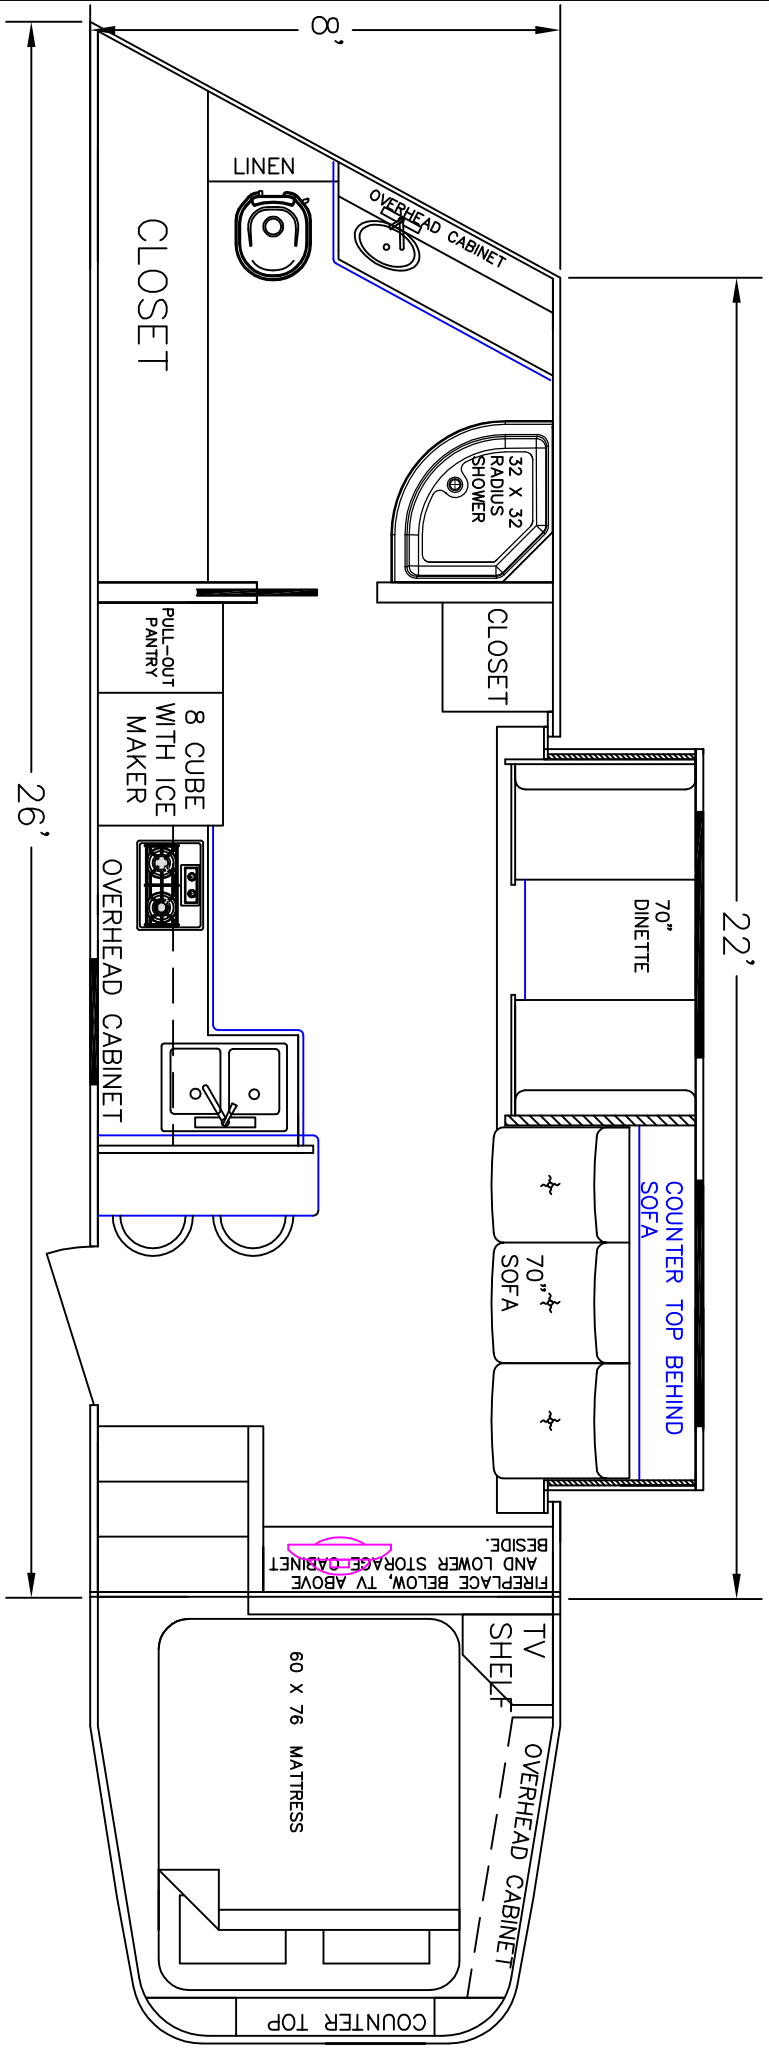

SIERRA INTERIORS
 19224 CR 8
 BRISTOL, IN. 46507
 574-848-1300

DEALER	STOCK DRAWING
CUSTOMER	SIERRA
VIN #	00000
MANUFACTURER	TBA
FILE NAME	22' STOCK DRAWING 4

SIERRA INTERIORS
 19224 CR 8
 BRISTDL, IN. 46507
 574-848-1300

DEALER	STOCK DRAWING
CUSTOMER	SIERRA
VIN #	00000
MANUFACTURER	TBA
FILE NAME	22' STOCK DRAWING 2

SIERRA INTERIORS
 19224 CR. 8
 BRISTOL, IN 46507
 (574) 848-1300

DEALER	STOCK DRAWING
CUSTOMER	SIERRA
VIN #	TBA
MANUFACTURER	TBA
	22' STOCK DRAWING 1