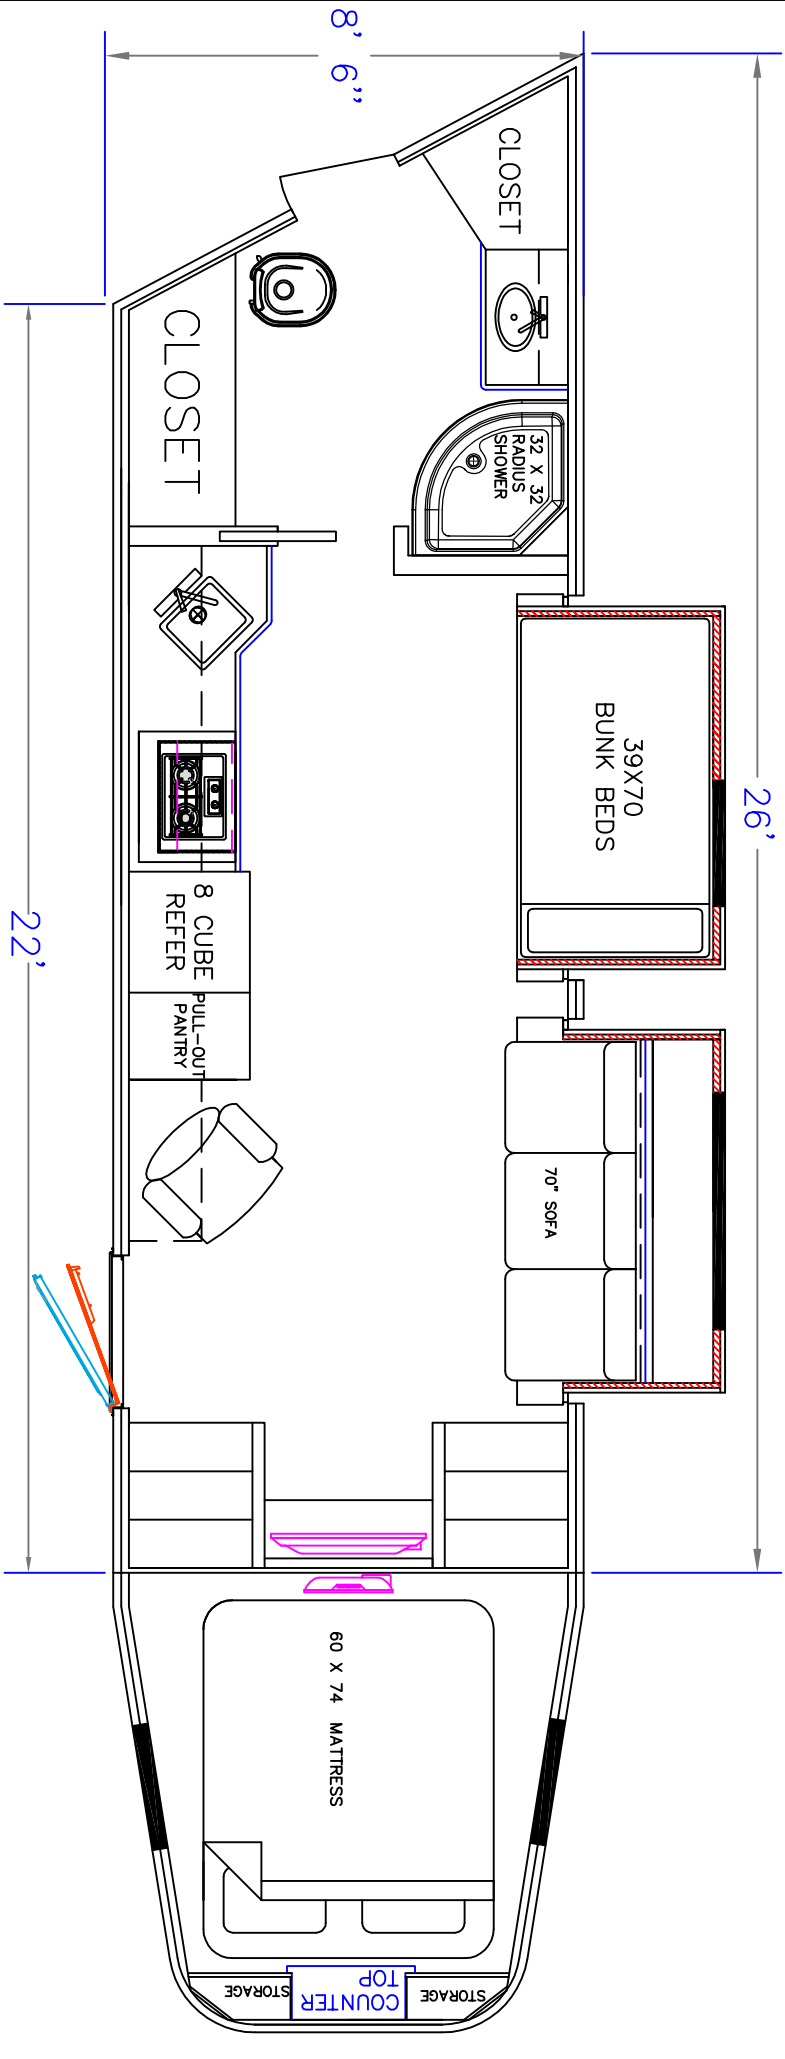

SIERRA INTERIORS
 19224 CR 8
 BRISTOL, IN. 46507
 574-848-1300

DEALER	STOCK DRAWING
CUSTOMER	SIERRA
VIN #	00000
MANUFACTURER	TBA
FILE NAME	22' STOCK DRAWING 4

SIERRA INTERIORS
 19224 CR 8
 BRISTDL, IN. 46507
 574-848-1300

DEALER	STOCK DRAWING
CUSTOMER	SIERRA
VIN #	00000
MANUFACTURER	TBA
FILE NAME	22' STOCK DRAWING 2

SIERRA INTERIORS
 19224 CR. 8
 BRISTOL, IN 46507
 (574) 848-1300

DEALER	STOCK DRAWING
CUSTOMER	SIERRA
VIN #	TBA
MANUFACTURER	TBA
	22' STOCK DRAWING 1