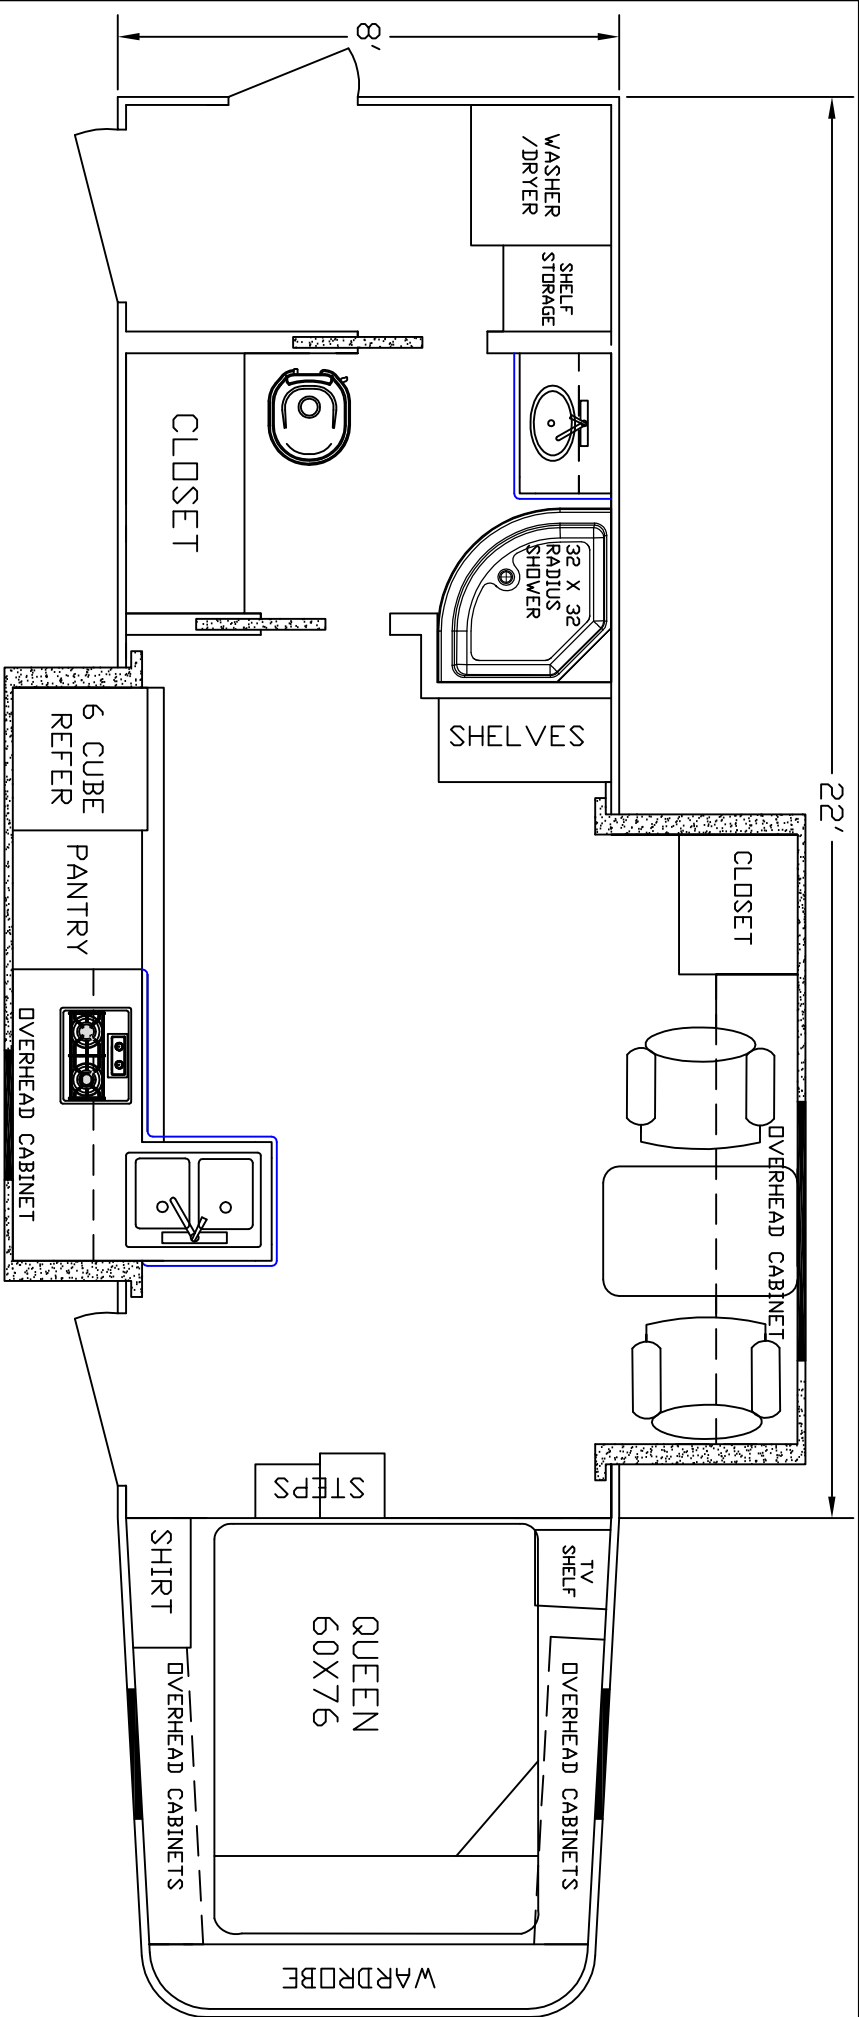

SIERRA INTERIORS  
 19224 CR 8  
 BRISTOL, IN. 46507  
 574-848-1300

DEALER	STOCK DRAWING
CUSTOMER	SIERRA
VIN #	00000
MANUFACTURER	TBA
FILE NAME	22' STOCK DRAWING 5

SIERRA INTERIORS  
 19224 CR 8  
 BRISTOL, IN, 46507  
 574-848-1300

DEALER	STOCK DRAWING
CUSTOMER	SIERRA
VIN #	TBA
MANUFACTURER	TBA
FILE NAME	22' STOCK DRAWING 3