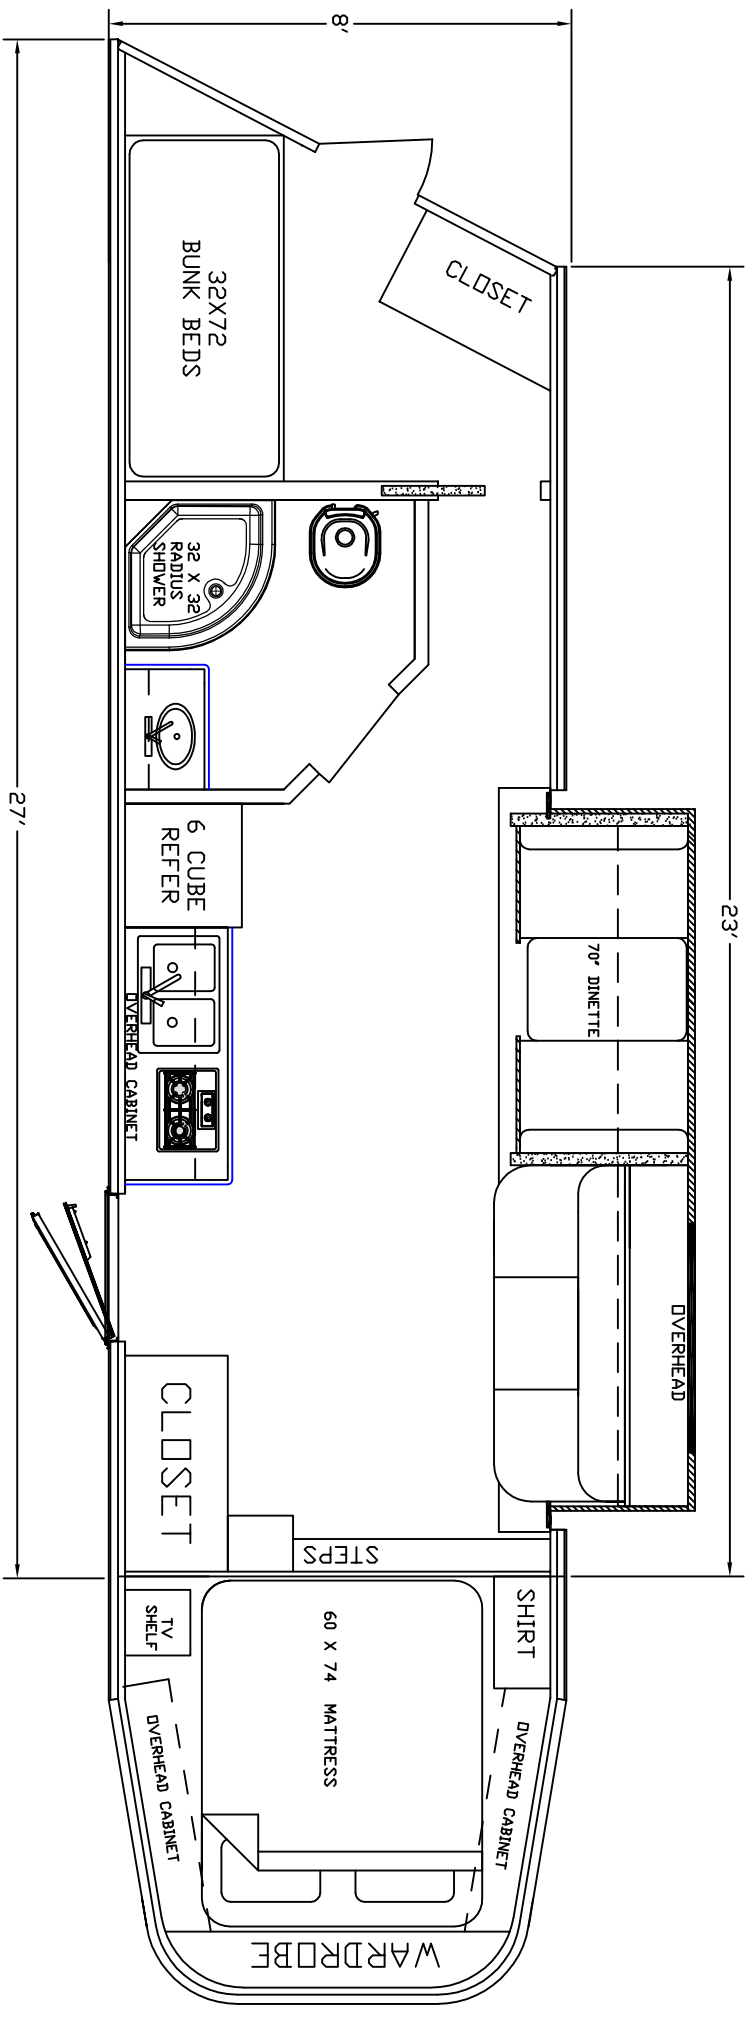

SIERRA INTERIORS  
 19224 CR 8  
 BRISTOL, IN. 46507  
 574-848-1300

DEALER	STOCK DRAWING
CUSTOMER	SIERRA
VIN #	00000
MANUFACTURER	TBA
FILE NAME	23' STOCK DRAWING 4

SIERRA INTERIORS 19224 CR 8 BRISTOL, IN. 46507 574-848-1300	DEALER	STOCK DRAWING
	CUSTOMER	SIERRA
	VIN #	00000
	MANUFACTURER	TBA
	FILE NAME	23' STOCK DRAWING 3

DEALER	STOCK DRAWING
CUSTOMER	SIERRA
VIN #	00000
MANUFACTURER	TBA
FILE NAME	23' STOCK DRAWING 1