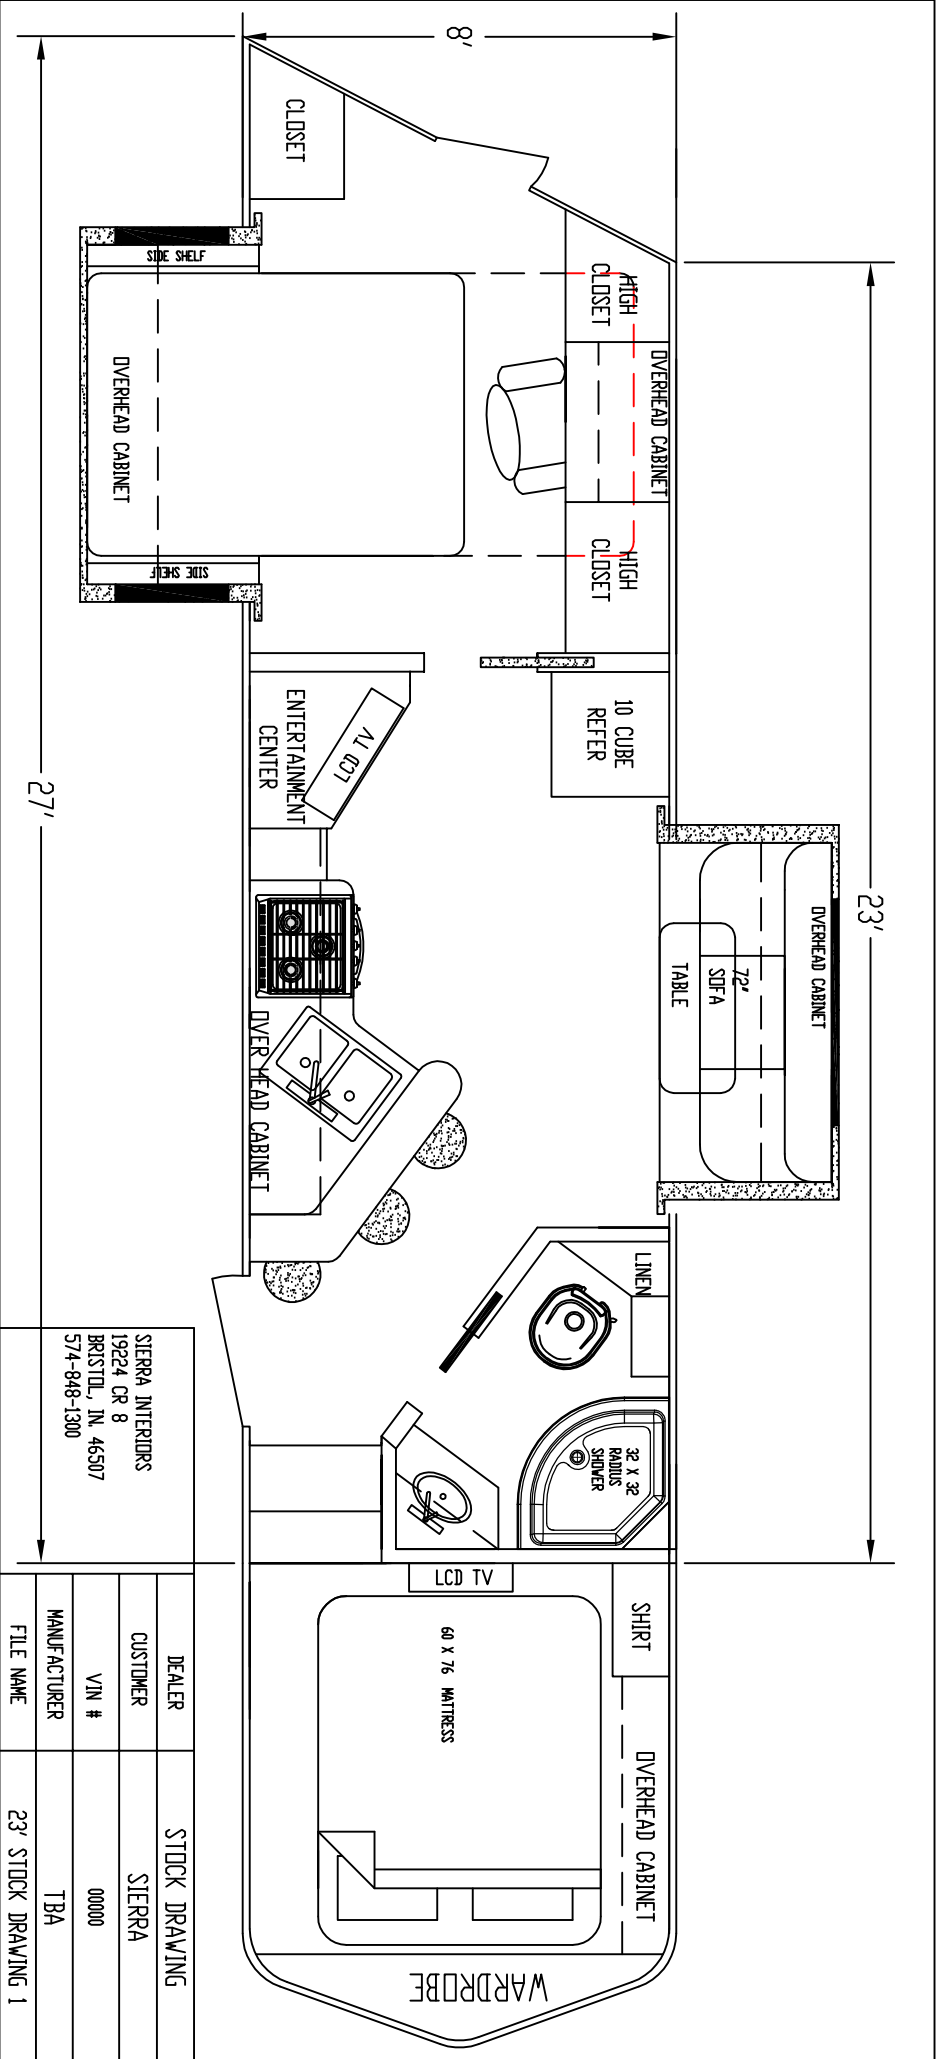

SIERRA INTERIORS  
 19224 CR 8  
 BRISTOL, IN. 46507  
 574-848-1300

DEALER	STOCK DRAWING
CUSTOMER	SIERRA
VIN #	00000
MANUFACTURER	TBA
FILE NAME	23' STOCK DRAWING 4

SIERRA INTERIORS 19224 CR 8 BRISTOL, IN. 46507 574-848-1300	DEALER	STOCK DRAWING
	CUSTOMER	SIERRA
	VIN #	00000
	MANUFACTURER	TBA
	FILE NAME	23' STOCK DRAWING 3

DEALER	STOCK DRAWING
CUSTOMER	SIERRA
VIN #	00000
MANUFACTURER	TBA
FILE NAME	23' STOCK DRAWING 1