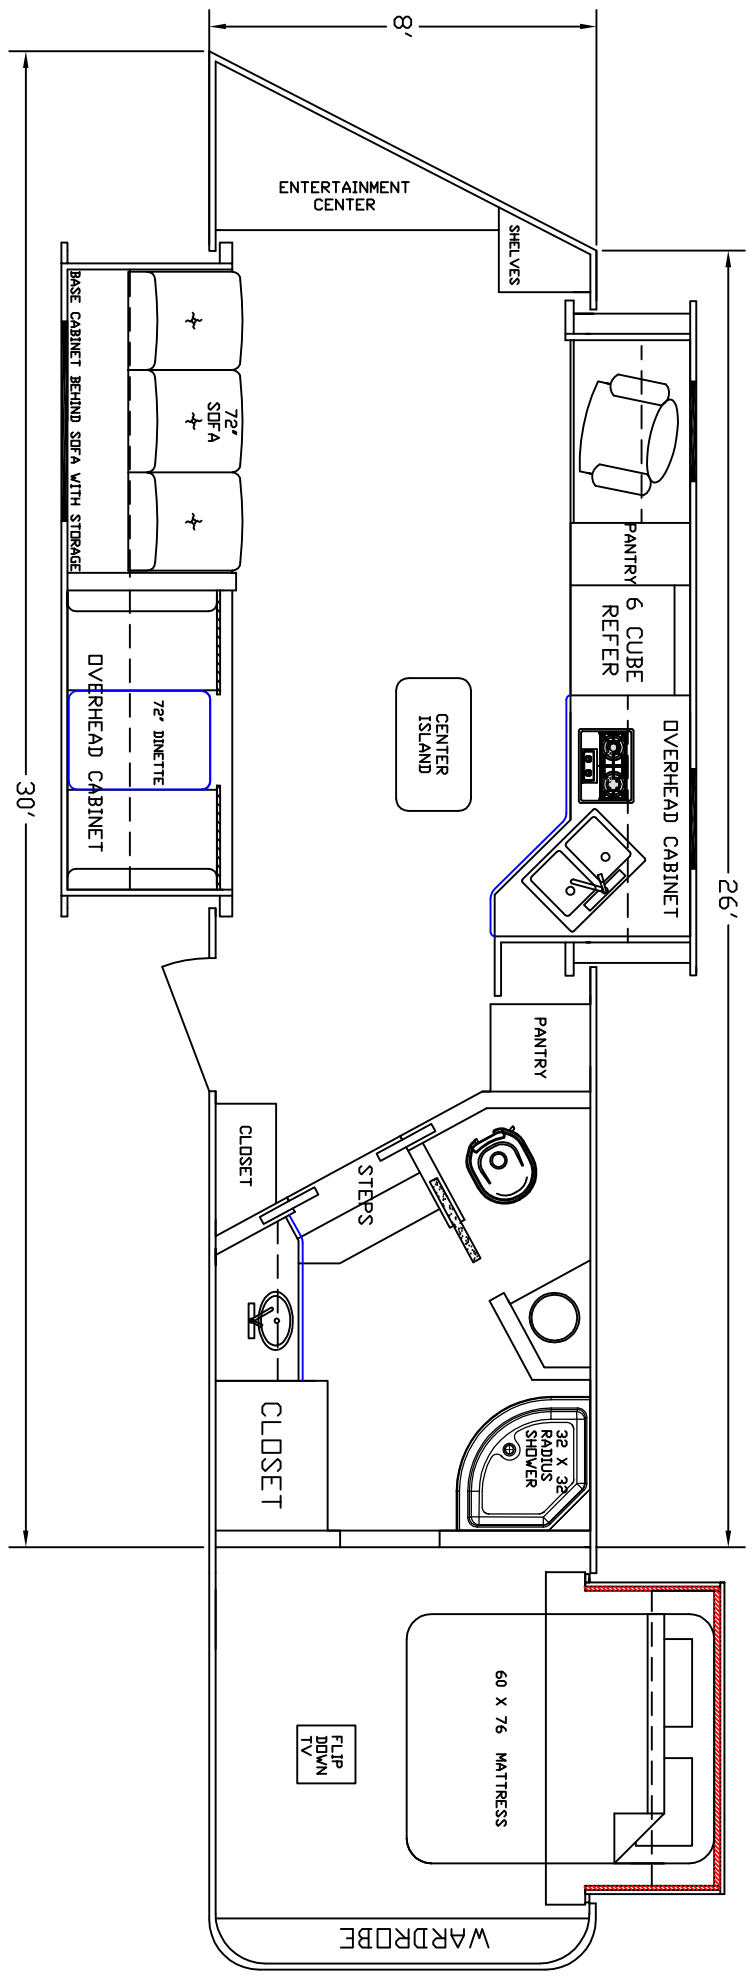

SIERRA INTERIORS 19224 CR 8 BRISTOL, IN 46507 574-848-1300		STOCK DRAWING	
DEALER	CUSTOMER	SIERRA	
	VIN #	00000	
MANUFACTURER		TBA	
FILE NAME	26 STOCK DRAWING 2		

SIERRA INTERIORS 19224 CR 8 BRISTOL, IN. 46507 574-848-1300		DEALER	STOCK DRAWING
MANUFACTURER		CUSTOMER	SIERRA
VIN #		00000	
FILE NAME		TBA	
		26' STOCK DRAWING 1	