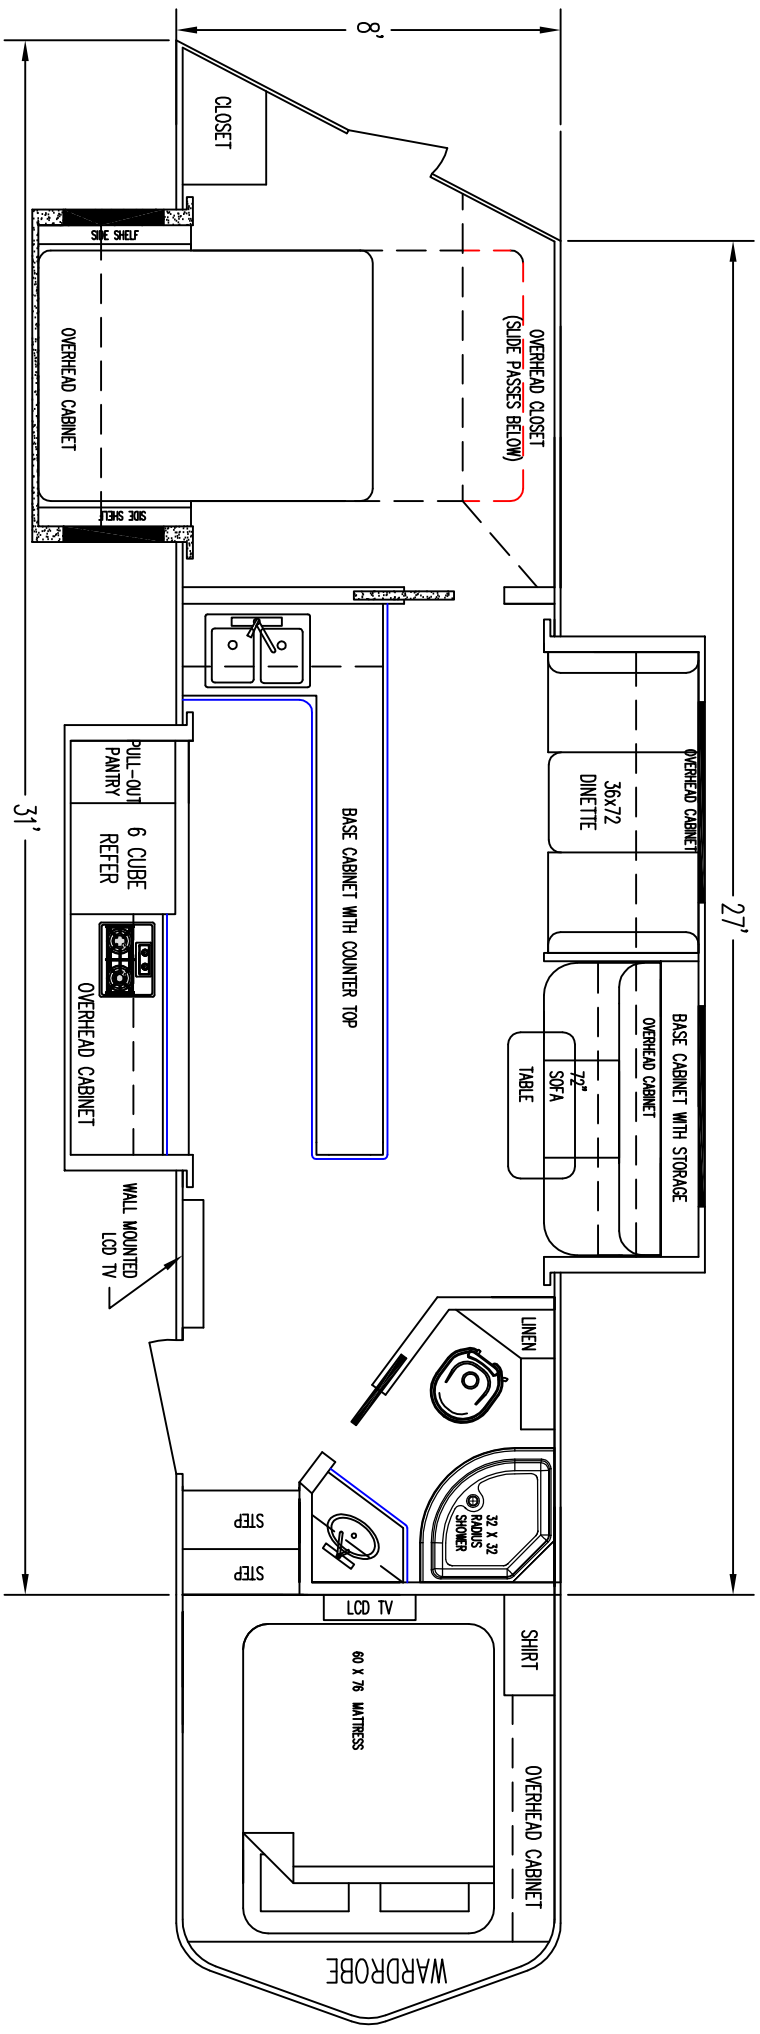

SIERRA INTERIORS
 19224 OR 8
 BRISTOL, IN, 46507
 574-848-1300

DEALER	STOCK DRAWING
CUSTOMER	SIERRA
VN #	00000
MANUFACTURER	TBA
FILE NAME	27' STOCK DRAWING 2

SIERRA INTERIORS 19224 CR 8 BRISTOL, IN. 46507 574-848-1300		DEALER	STOCK DRAWING
CUSTOMER	SIERRA	MANUFACTURER	TBA
VIN #	00000	FILE NAME	27' STOCK DRAWING 1