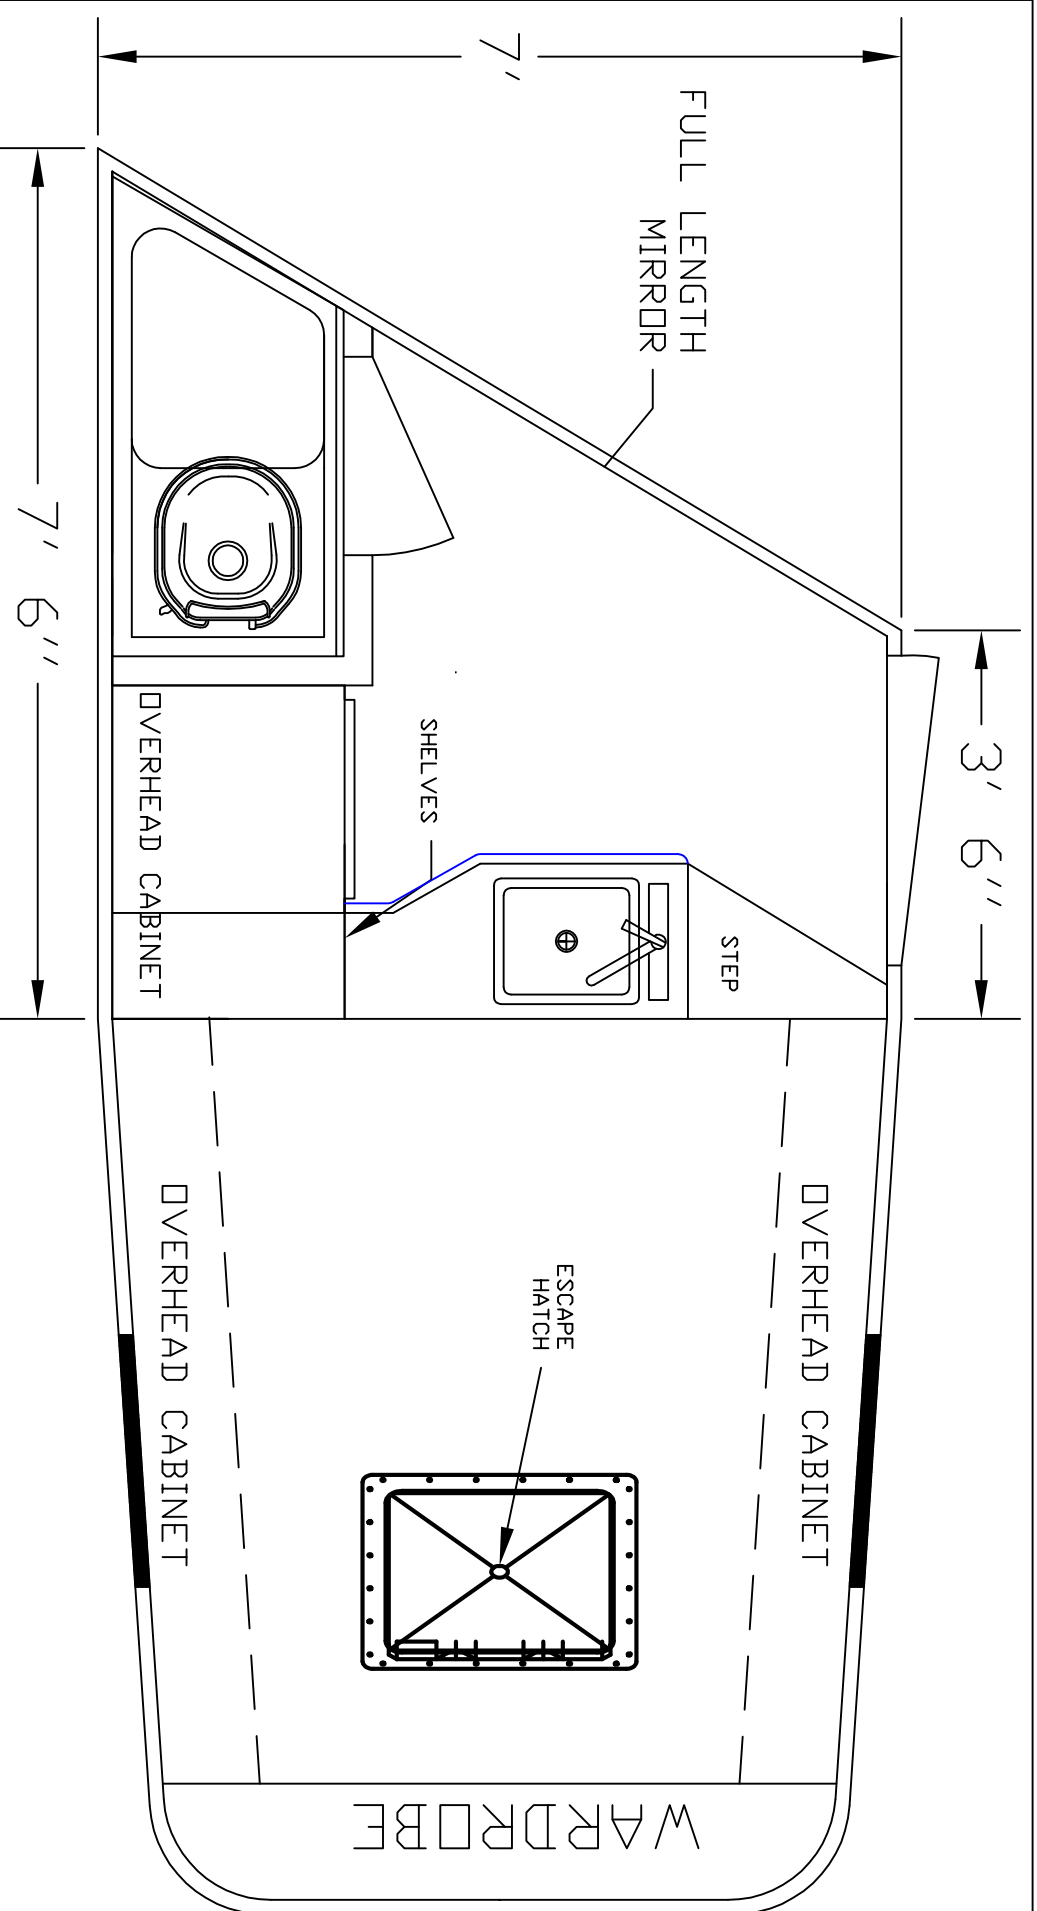

SIERRA INTERIORS
19224 CR 8
BRISTOL, IN. 46507
574-848-1300

DEALER	STOCK DRAWING
CUSTOMER	SIERRA
VIN #	TBA
MANUFACTURER	TBA
FILE NAME	4' STOCK DRAWING 1