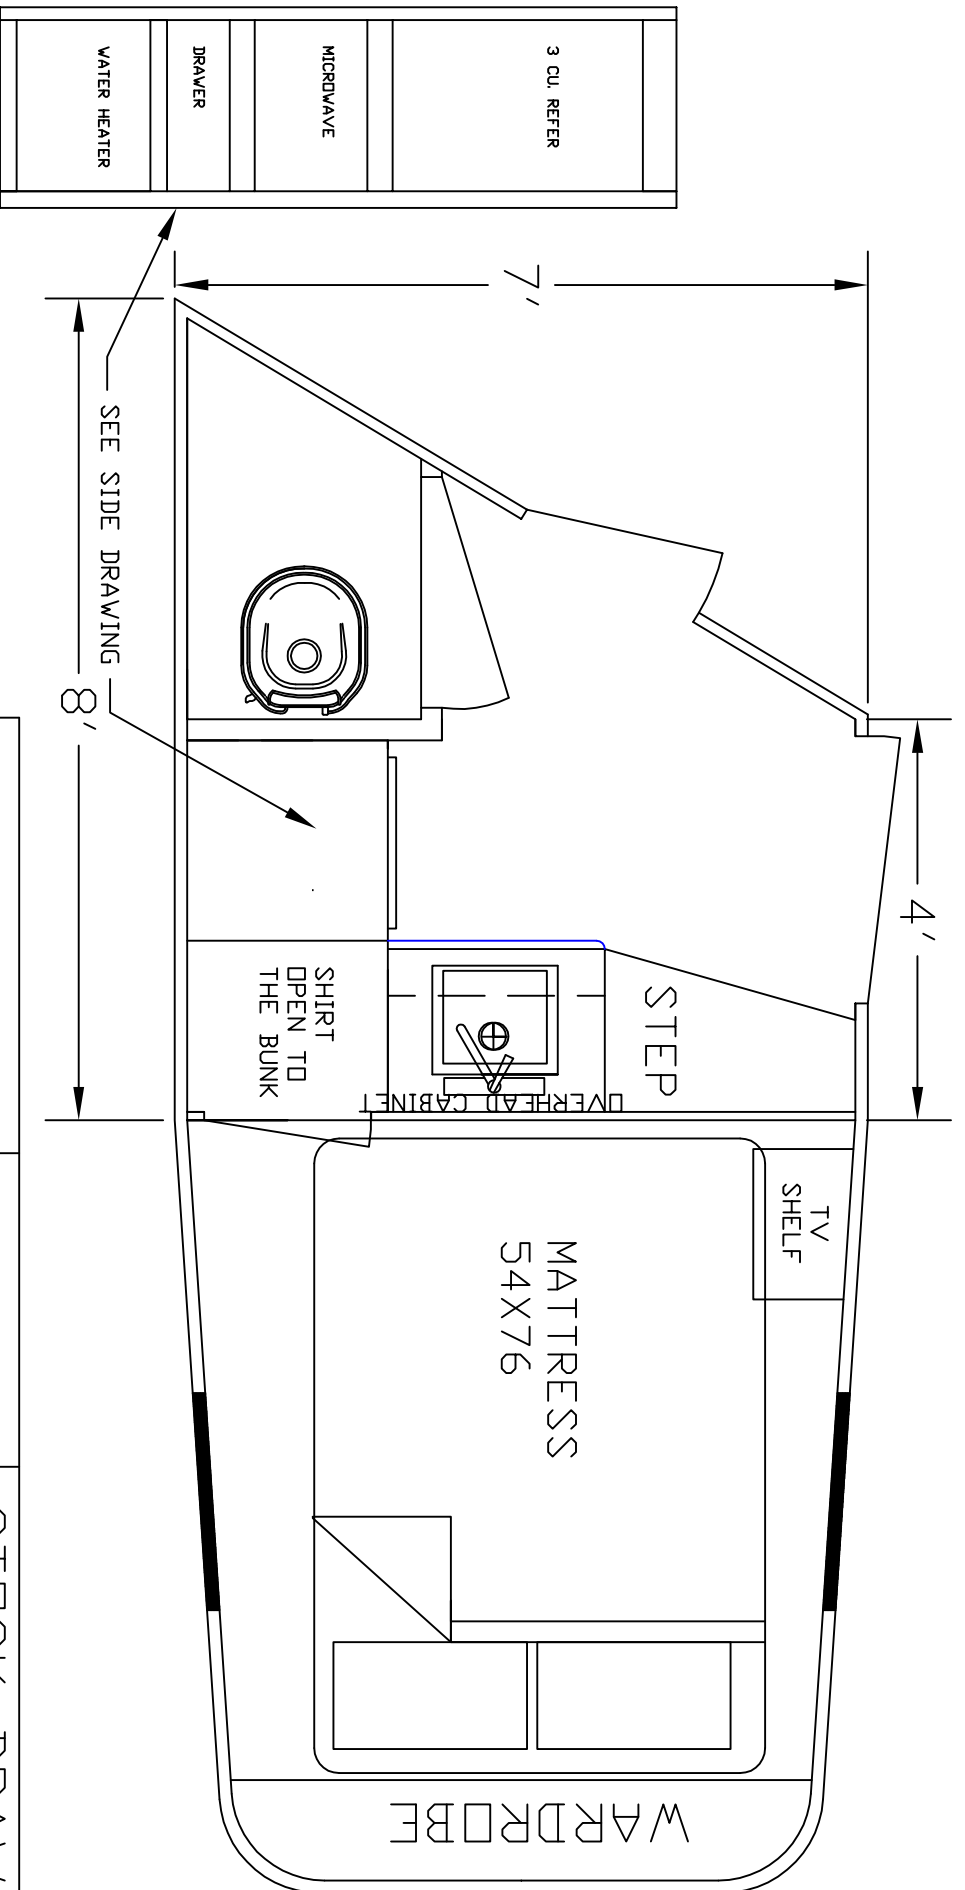

SIERRA INTERIORS
 19224 CR 8
 BRISTOL, IN, 46507
 574-848-1300

DEALER	STOCK DRAWING
CUSTOMER	SIERRA
VIN #	TBA
MANUFACTURER	TBA
FILE NAME	4' STOCK DRAWING 7

SIERRA INTERIORS
 19224 CR 8
 BRISTOL, IN. 46507
 574-848-1300

DEALER	STOCK DRAWING
CUSTOMER	SIERRA
VIN #	00000
MANUFACTURER	TBA
FILE NAME	4' STOCK DRAWING 6

SIERRA INTERIORS
 19224 CR 8
 BRISTOL, IN. 46507
 (574) 848-1300

DEALER	STOCK DRAWING
CUSTOMER	SIERRA
VIN #	TBA
MANUFACTURER	TBA
FILE NAME	4' STOCK DRAWING 4