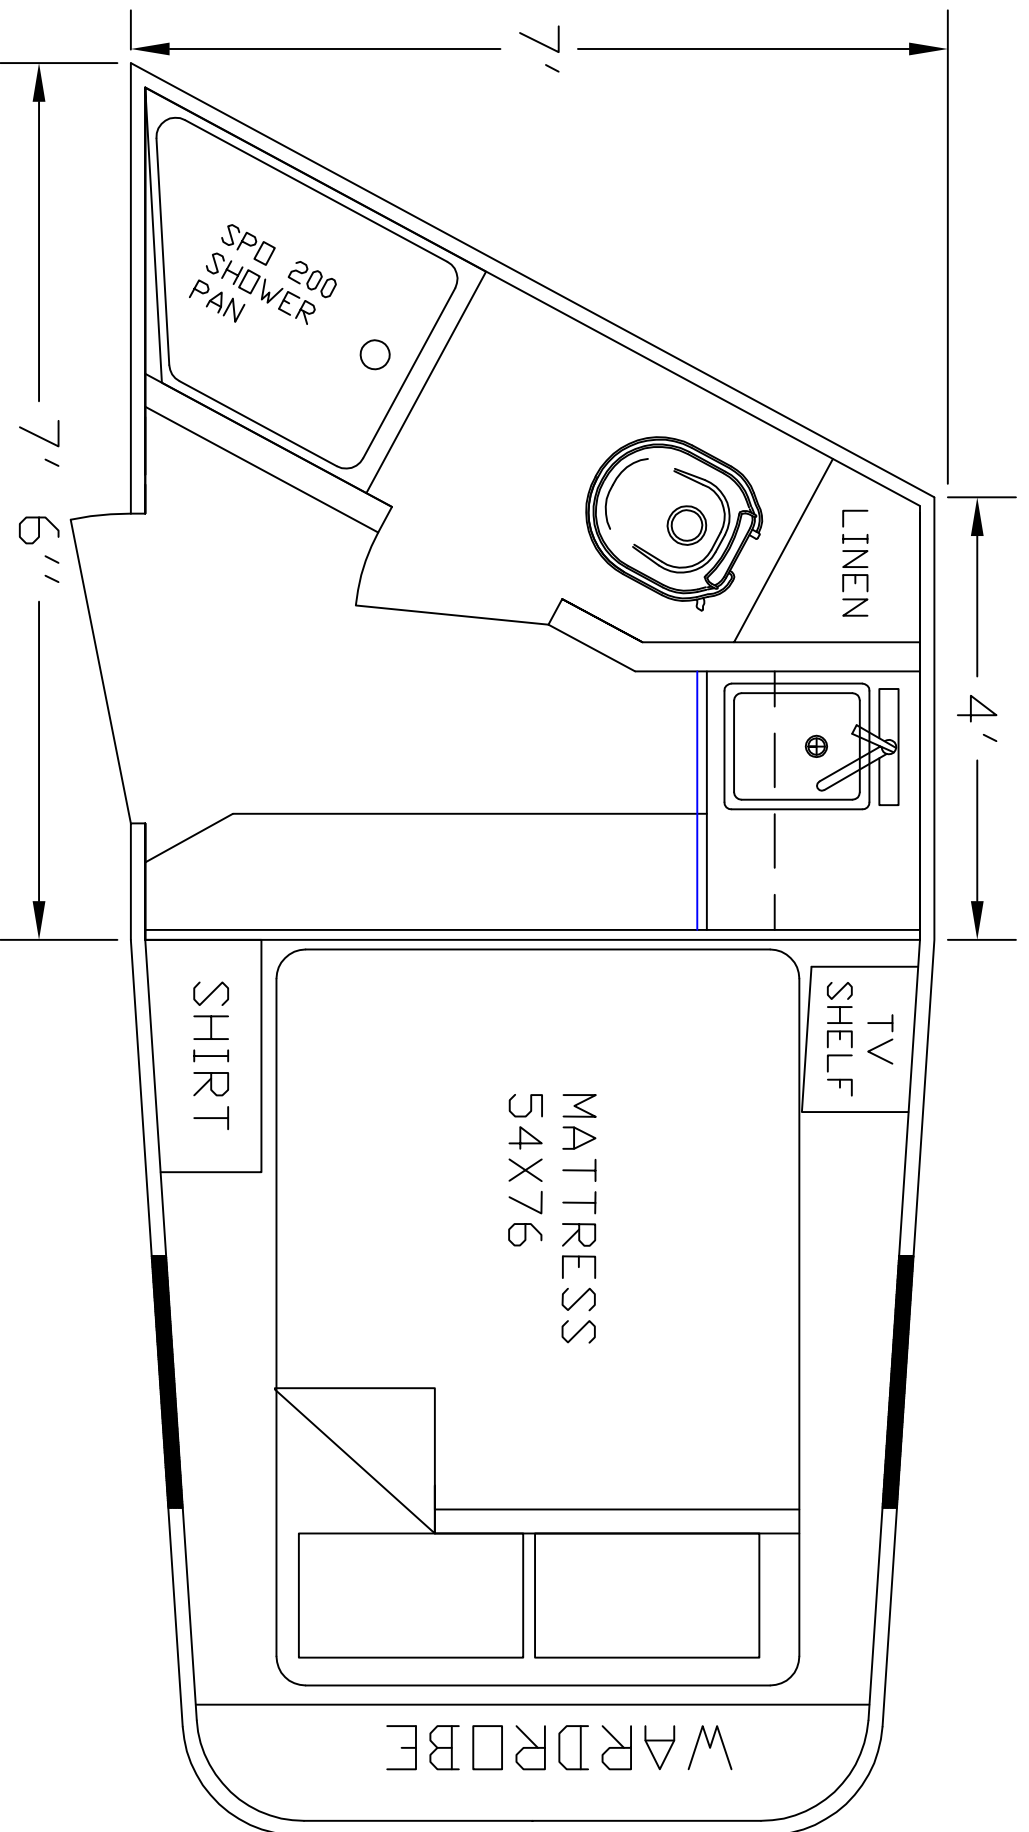

SIERRA INTERIORS
19224 CR 8
BRISTOL, IN. 46507
(574) 848-1300

DEALER	STOCK DRAWING
CUSTOMER	SIERRA
VIN #	TBA
MANUFACTURER	TBA
FILE NAME	4' STOCK DRAWING 13

SIERRA INTERIORS
 19224 CR 8
 BRISTOL, IN. 46507
 (574) 848-1300

DEALER	STOCK DRAWING
CUSTOMER	SIERRA
VIN #	TBA
MANUFACTURER	TBA
FILE NAME	4' STOCK DRAWING 12

SIERRA INTERIORS
 19224 CR 8
 BRISTOL, IN. 46507
 (574) 848-1300

DEALER	STOCK DRAWING
CUSTOMER	SIERRA
VIN #	TBA
MANUFACTURER	TBA
FILE NAME	4' STOCK DRAWING 11