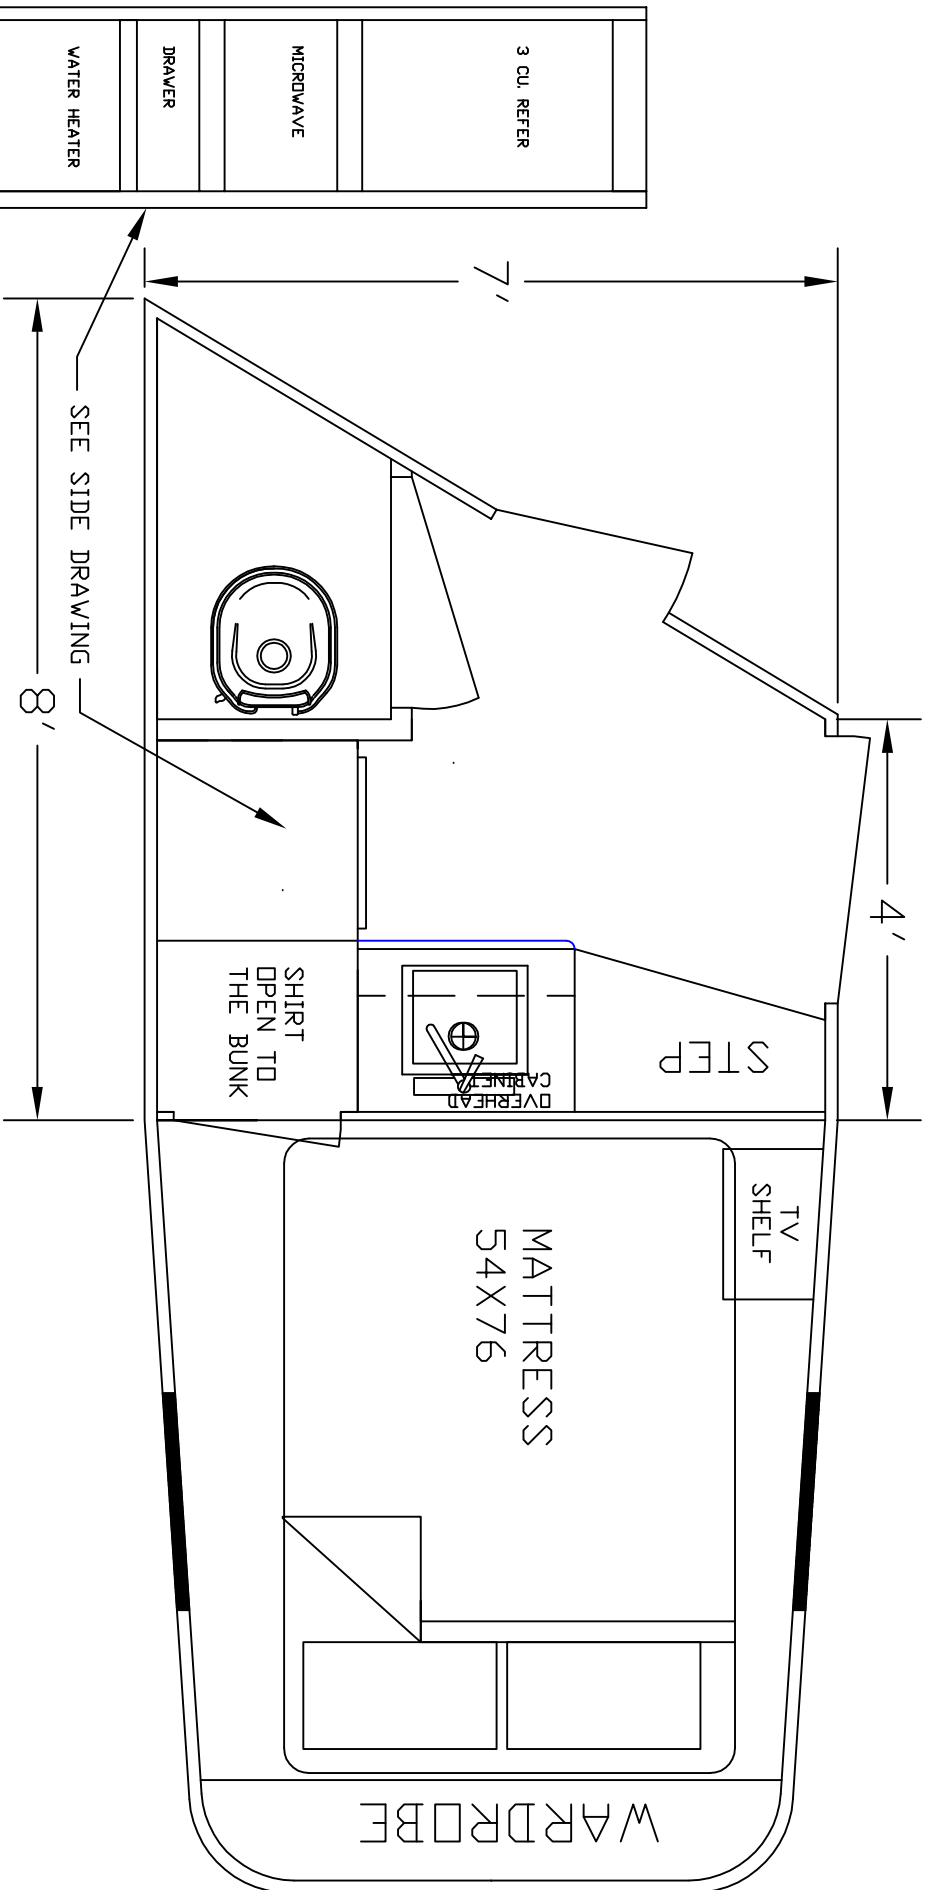

DEALER	STOCK DRAWING
CUSTOMER	SIERRA
VIN #	TBA
MANUFACTURER	TBA
FILE NAME	4' STOCK DRAWING 12

SIERRA INTERIORS
 19224 CR 8
 BRISTOL, IN. 46507
 (574) 848-1300

DEALER	STOCK DRAWING
CUSTOMER	SIERRA
VIN #	TBA
MANUFACTURER	TBA
FILE NAME	4' STOCK DRAWING 11

SIERRA INTERIORS
 19224 CR 8
 BRISTOL, IN, 46507
 574-848-1300

DEALER	STOCK DRAWING
CUSTOMER	SIERRA
VIN #	TBA
MANUFACTURER	TBA
FILE NAME	4' STOCK DRAWING 10

SIERRA INTERIORS
 19224 CR 8
 BRISTOL, IN. 46507
 574-848-1300

DEALER	STOCK DRAWING
CUSTOMER	SIERRA
VIN #	TBA
MANUFACTURER	TBA
FILE NAME	4' STOCK DRAWING 9

SIERRA INTERIORS
 19224 CR 8
 BRISTOL, IN. 46507
 (574) 848-1300

DEALER	STOCK DRAWING
CUSTOMER	SIERRA
VIN #	TBA
MANUFACTURER	TBA
FILE NAME	4' STOCK DRAWING 8