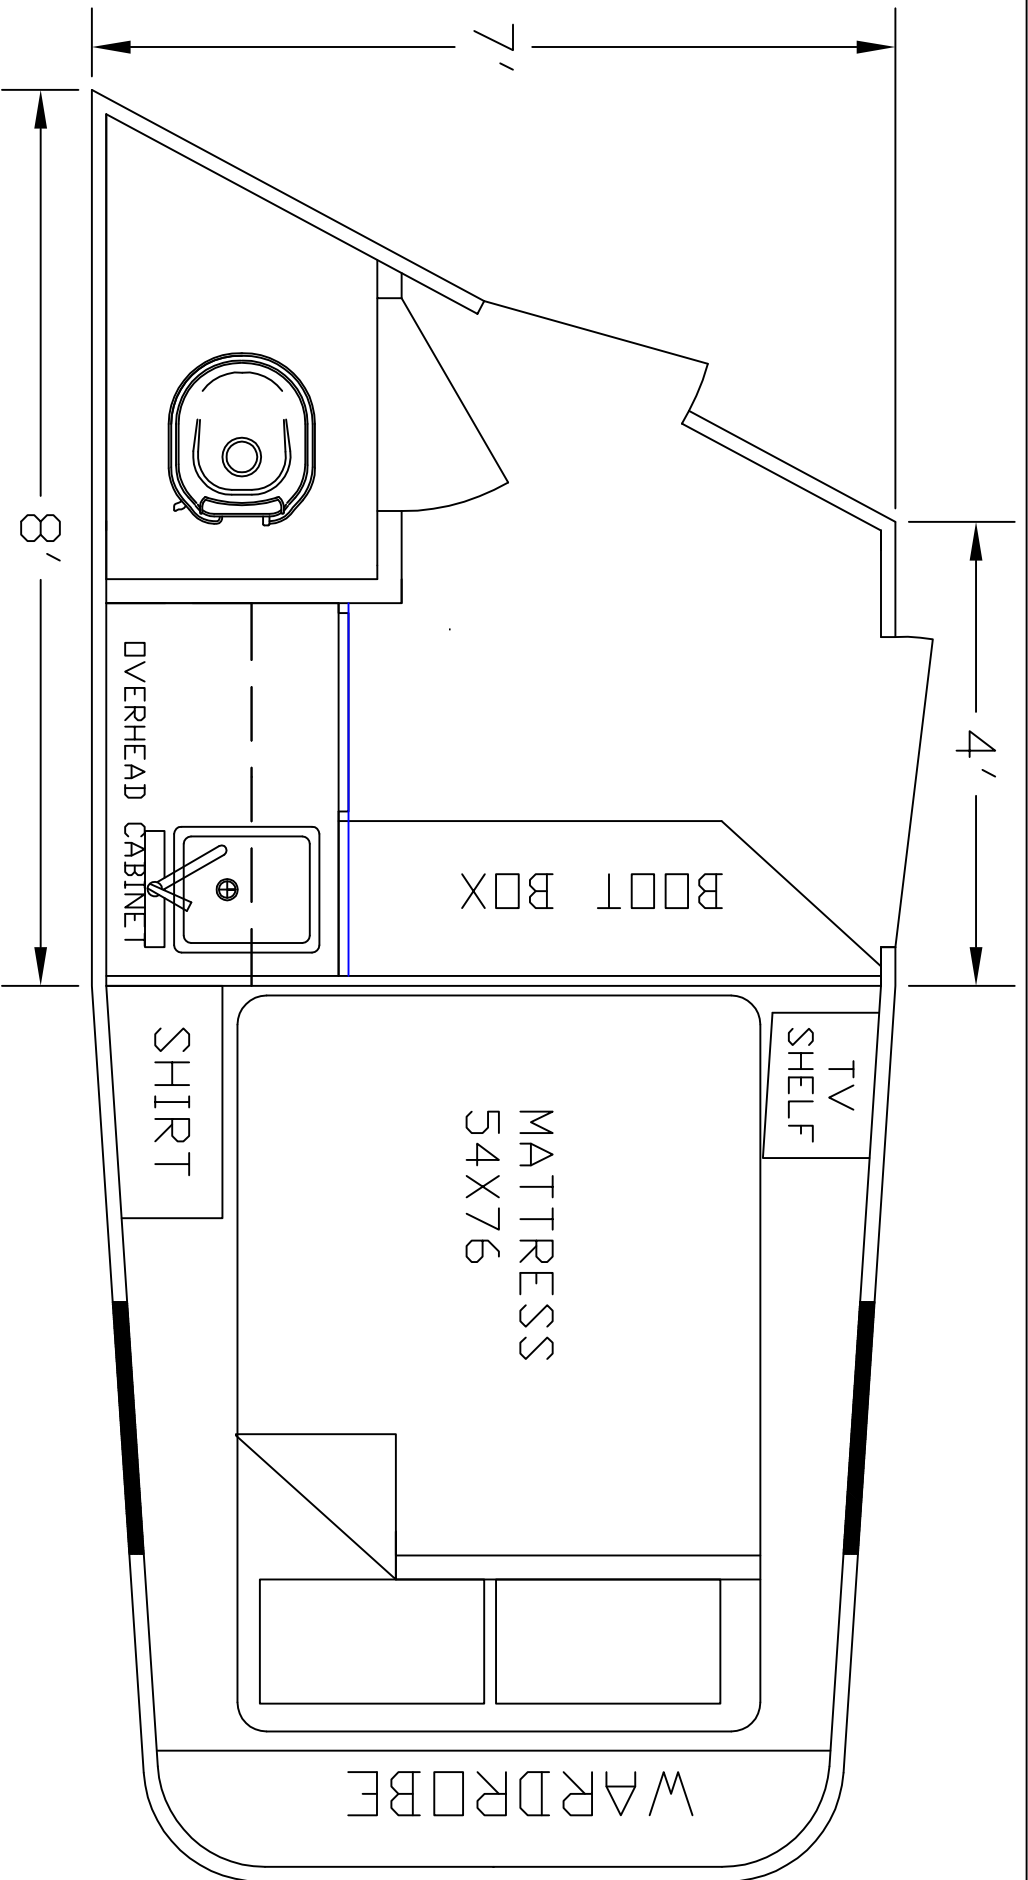

SIERRA INTERIORS
19224 CR 8
BRISTOL, IN. 46507
(574) 848-1300

DEALER	STOCK DRAWING
CUSTOMER	SIERRA
VIN #	TBA
MANUFACTURER	TBA
FILE NAME	4' STOCK DRAWING 4