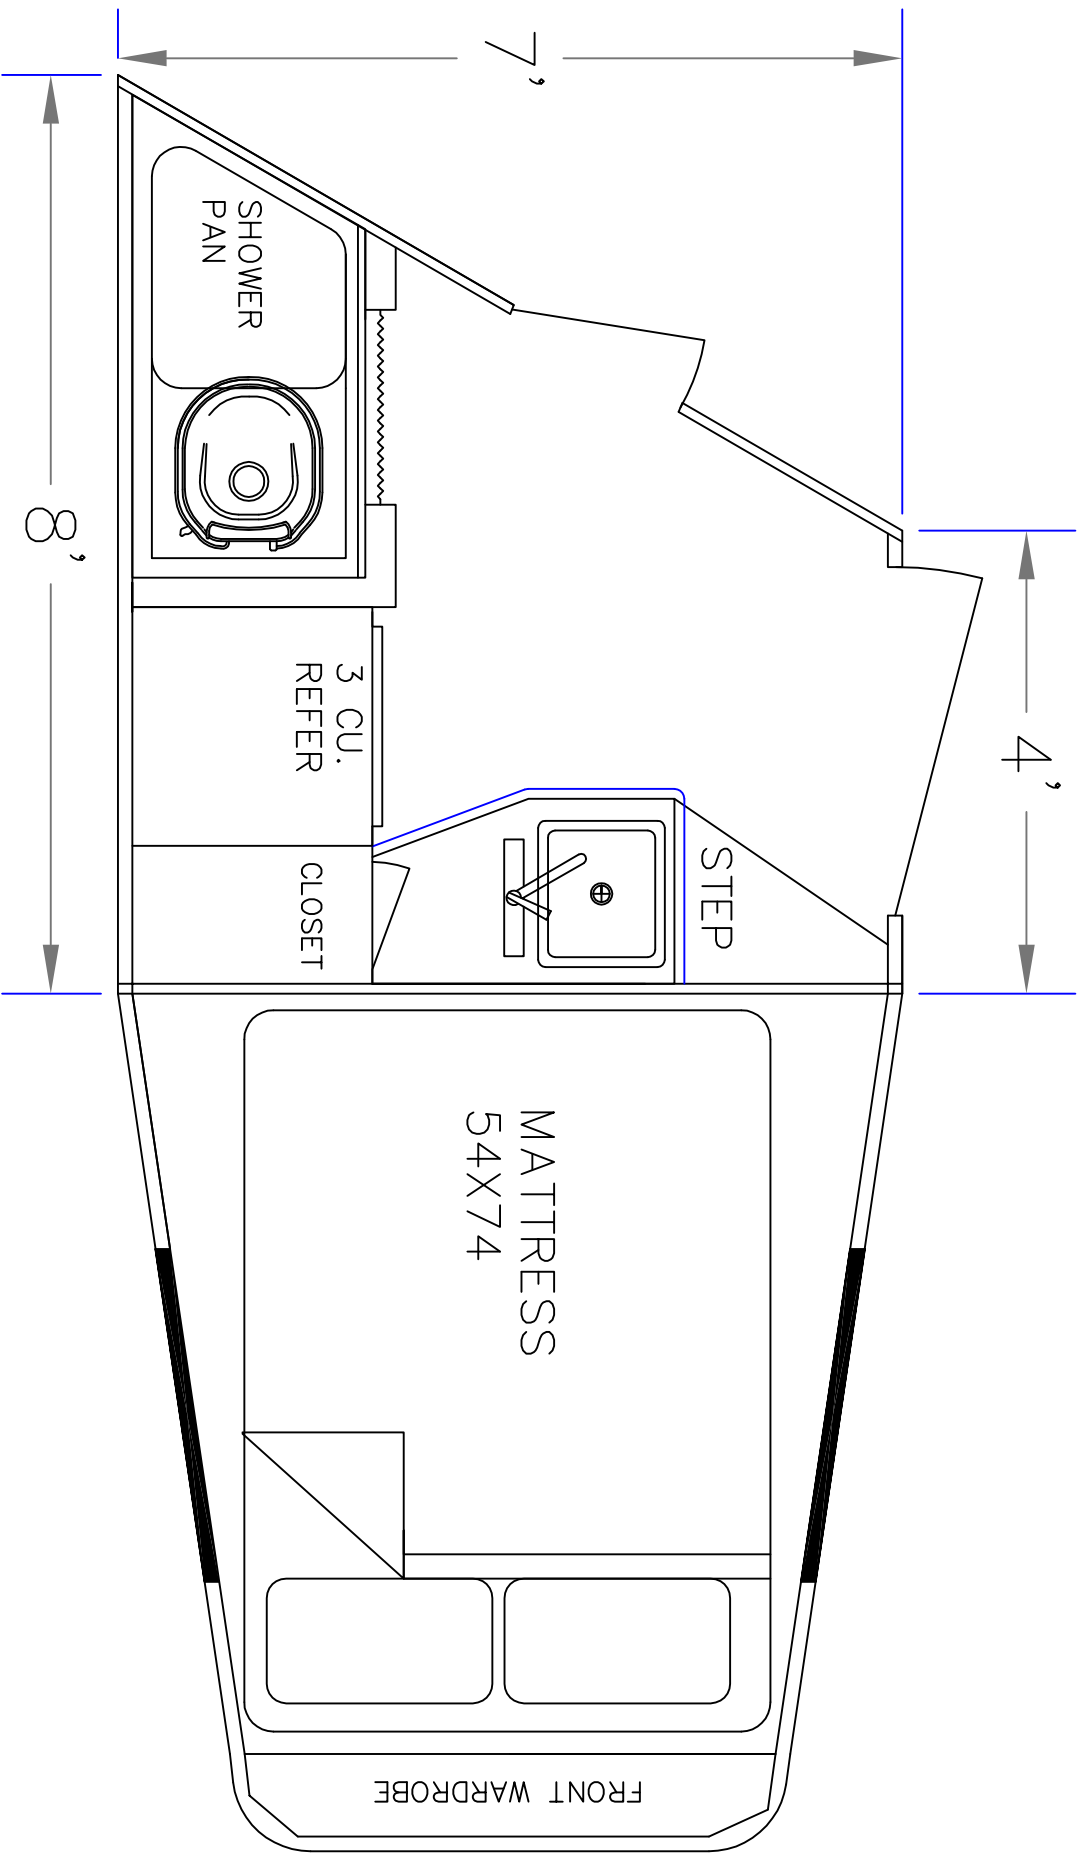

SIERRA INTERIORS
19224 CR 8
BRISTOL, IN. 46507
574-848-1300

DEALER	STOCK DRAWING
CUSTOMER	SIERRA
VIN #	00000
MANUFACTURER	TBA
FILE NAME	4' STOCK DRAWING 6