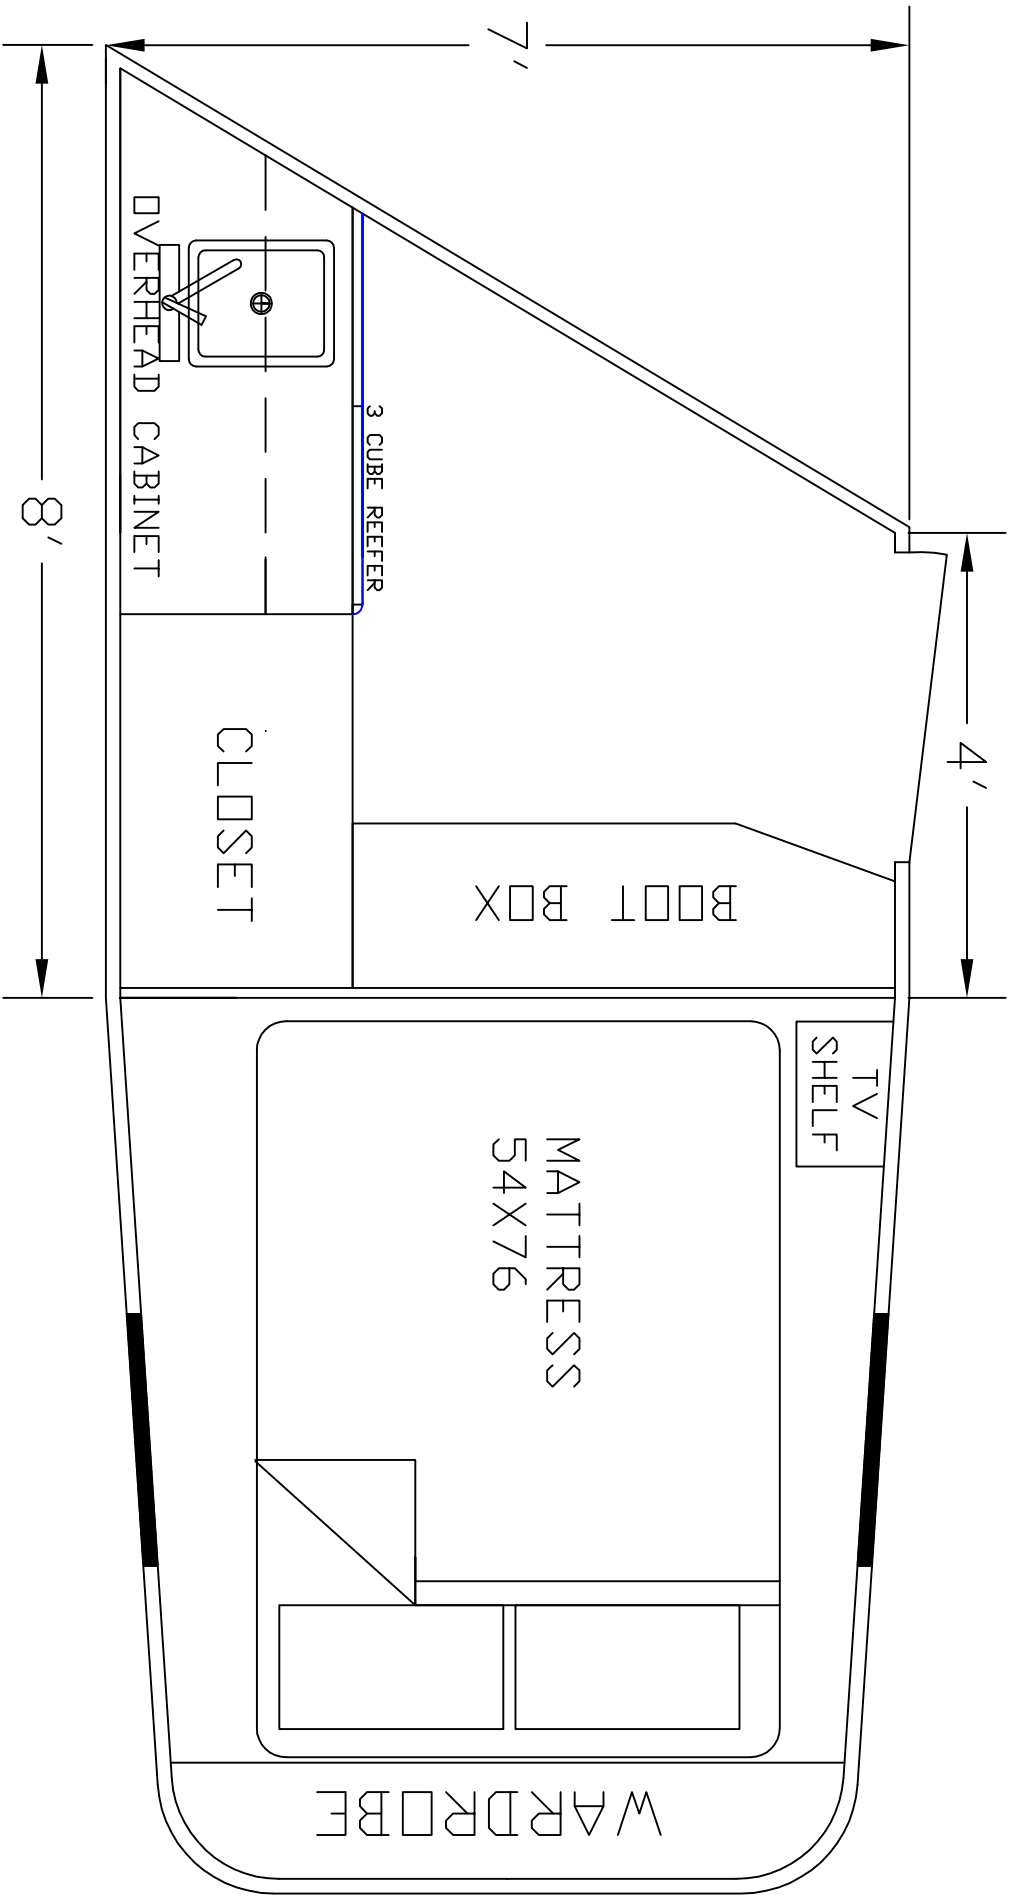

SIERRA INTERIORS
19224 CR 8
BRISTOL, IN. 46507
(574) 848-1300

DEALER	STOCK DRAWING
CUSTOMER	SIERRA
VIN #	TBA
MANUFACTURER	TBA
FILE NAME	4' STOCK DRAWING 13

SIERRA INTERIORS
 19224 CR 8
 BRISTOL, IN. 46507
 (574) 848-1300

DEALER	STOCK DRAWING
CUSTOMER	SIERRA
VIN #	TBA
MANUFACTURER	TBA
FILE NAME	4' STOCK DRAWING 12

SIERRA INTERIORS
 19224 CR 8
 BRISTOL, IN. 46507
 (574) 848-1300

DEALER	STOCK DRAWING
CUSTOMER	SIERRA
VIN #	TBA
MANUFACTURER	TBA
FILE NAME	4' STOCK DRAWING 11