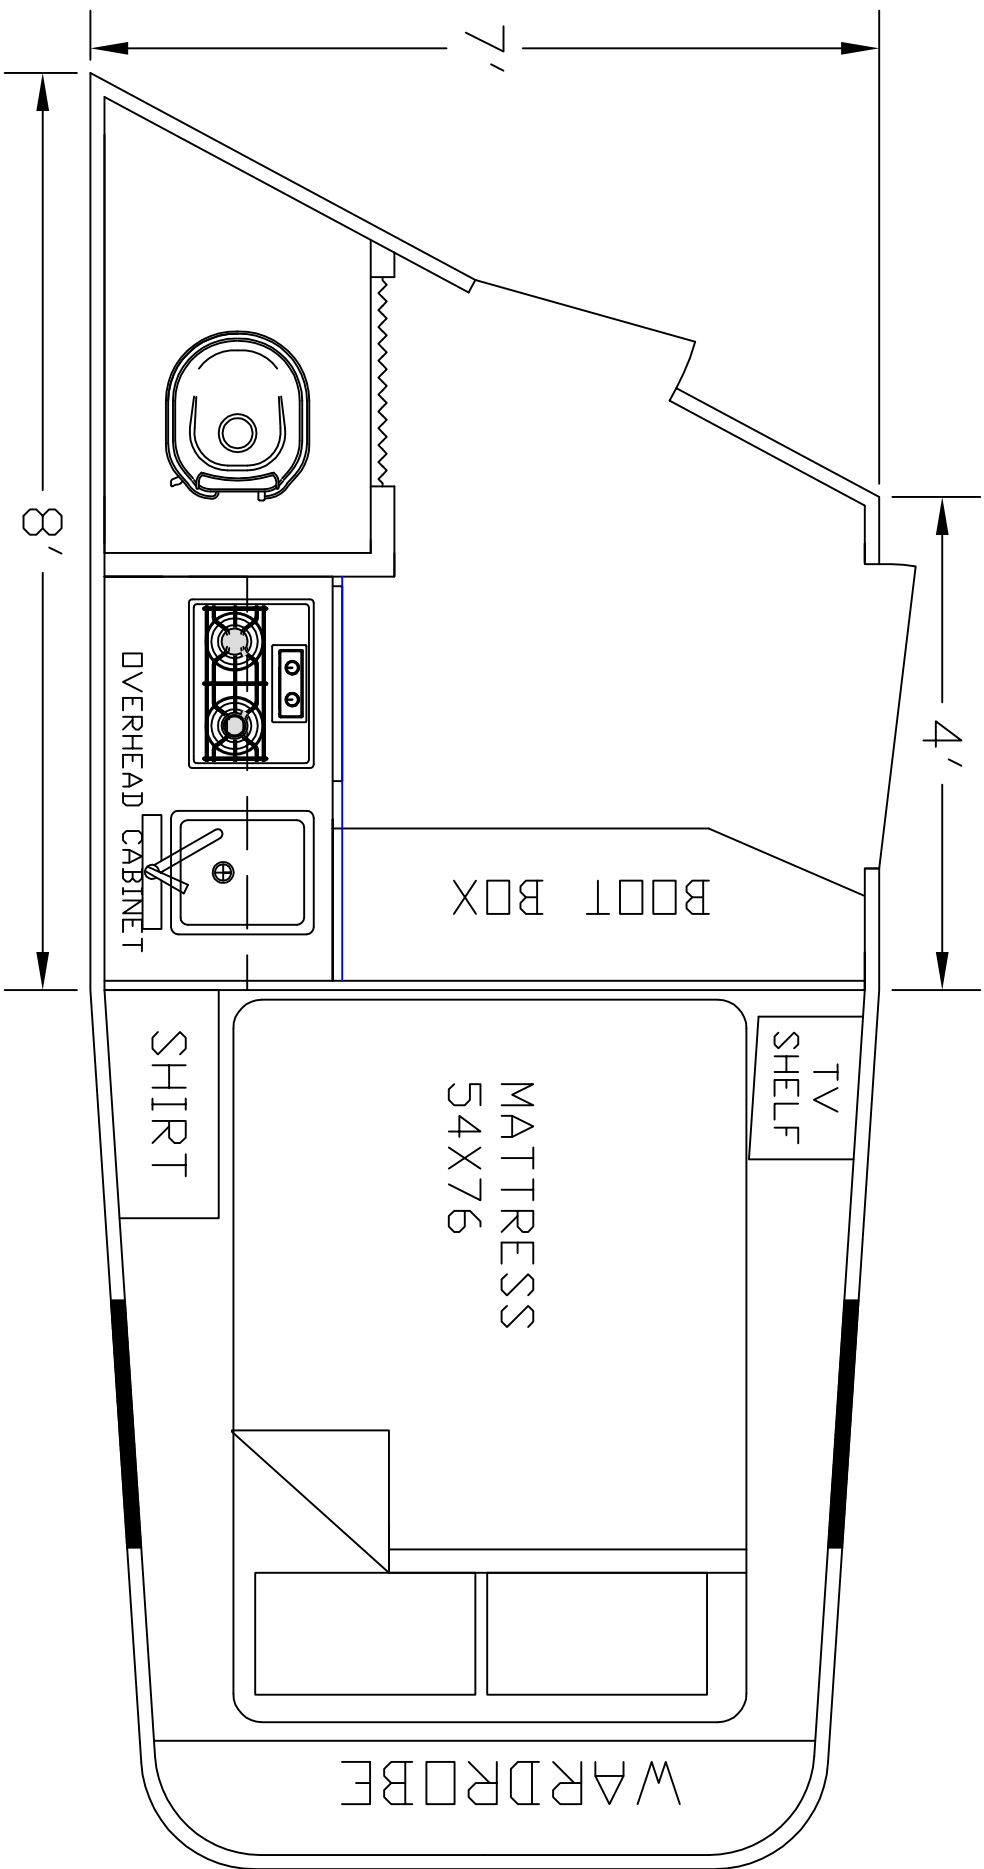

SIERRA INTERIORS
19224 CR 8
BRISTOL, IN, 46507
(574) 848-1300

DEALER	STOCK DRAWING
CUSTOMER	SIERRA
VIN #	TBA
MANUFACTURER	TBA
FILE NAME	4' STOCK DRAWING 2