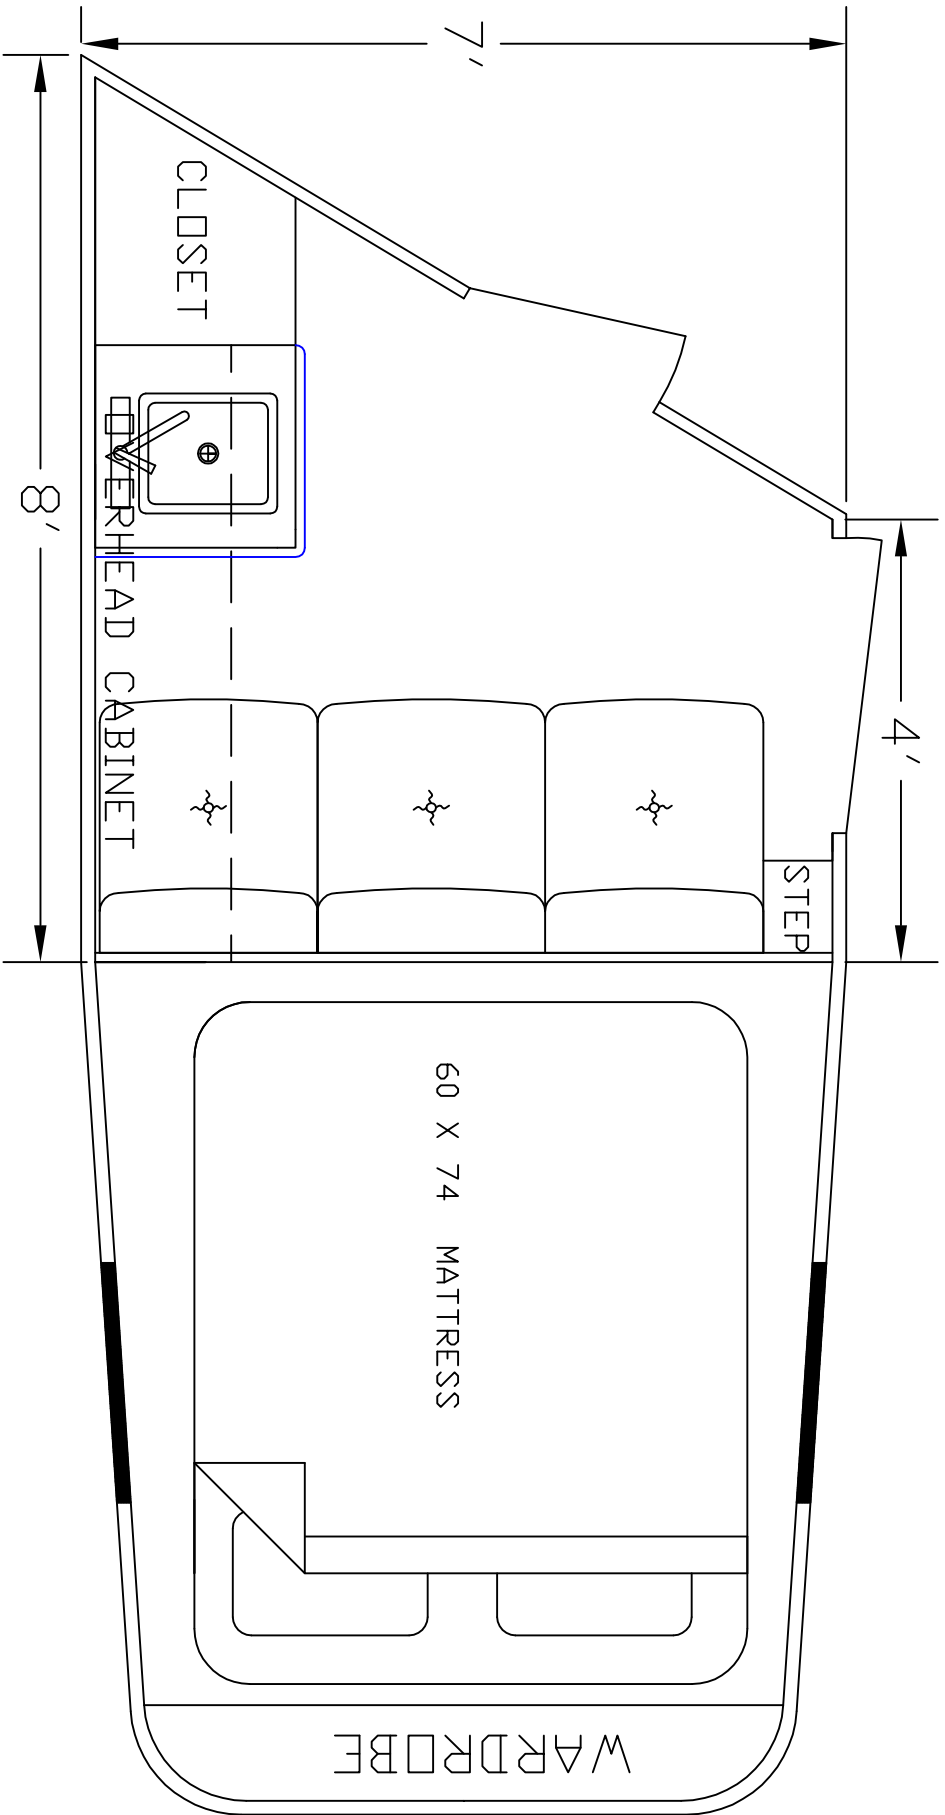

SIERRA INTERIORS
19224 CR 8
BRISTOL, IN. 46507
(574) 848-1300

DEALER	STOCK DRAWING
CUSTOMER	SIERRA
VIN #	TBA
MANUFACTURER	TBA
FILE NAME	4' STOCK DRAWING 13

SIERRA INTERIORS
 19224 CR 8
 BRISTOL, IN. 46507
 (574) 848-1300

DEALER	STOCK DRAWING
CUSTOMER	SIERRA
VIN #	TBA
MANUFACTURER	TBA
FILE NAME	4' STOCK DRAWING 12

SIERRA INTERIORS
 19224 CR 8
 BRISTOL, IN. 46507
 (574) 848-1300

DEALER	STOCK DRAWING
CUSTOMER	SIERRA
VIN #	TBA
MANUFACTURER	TBA
FILE NAME	4' STOCK DRAWING 11