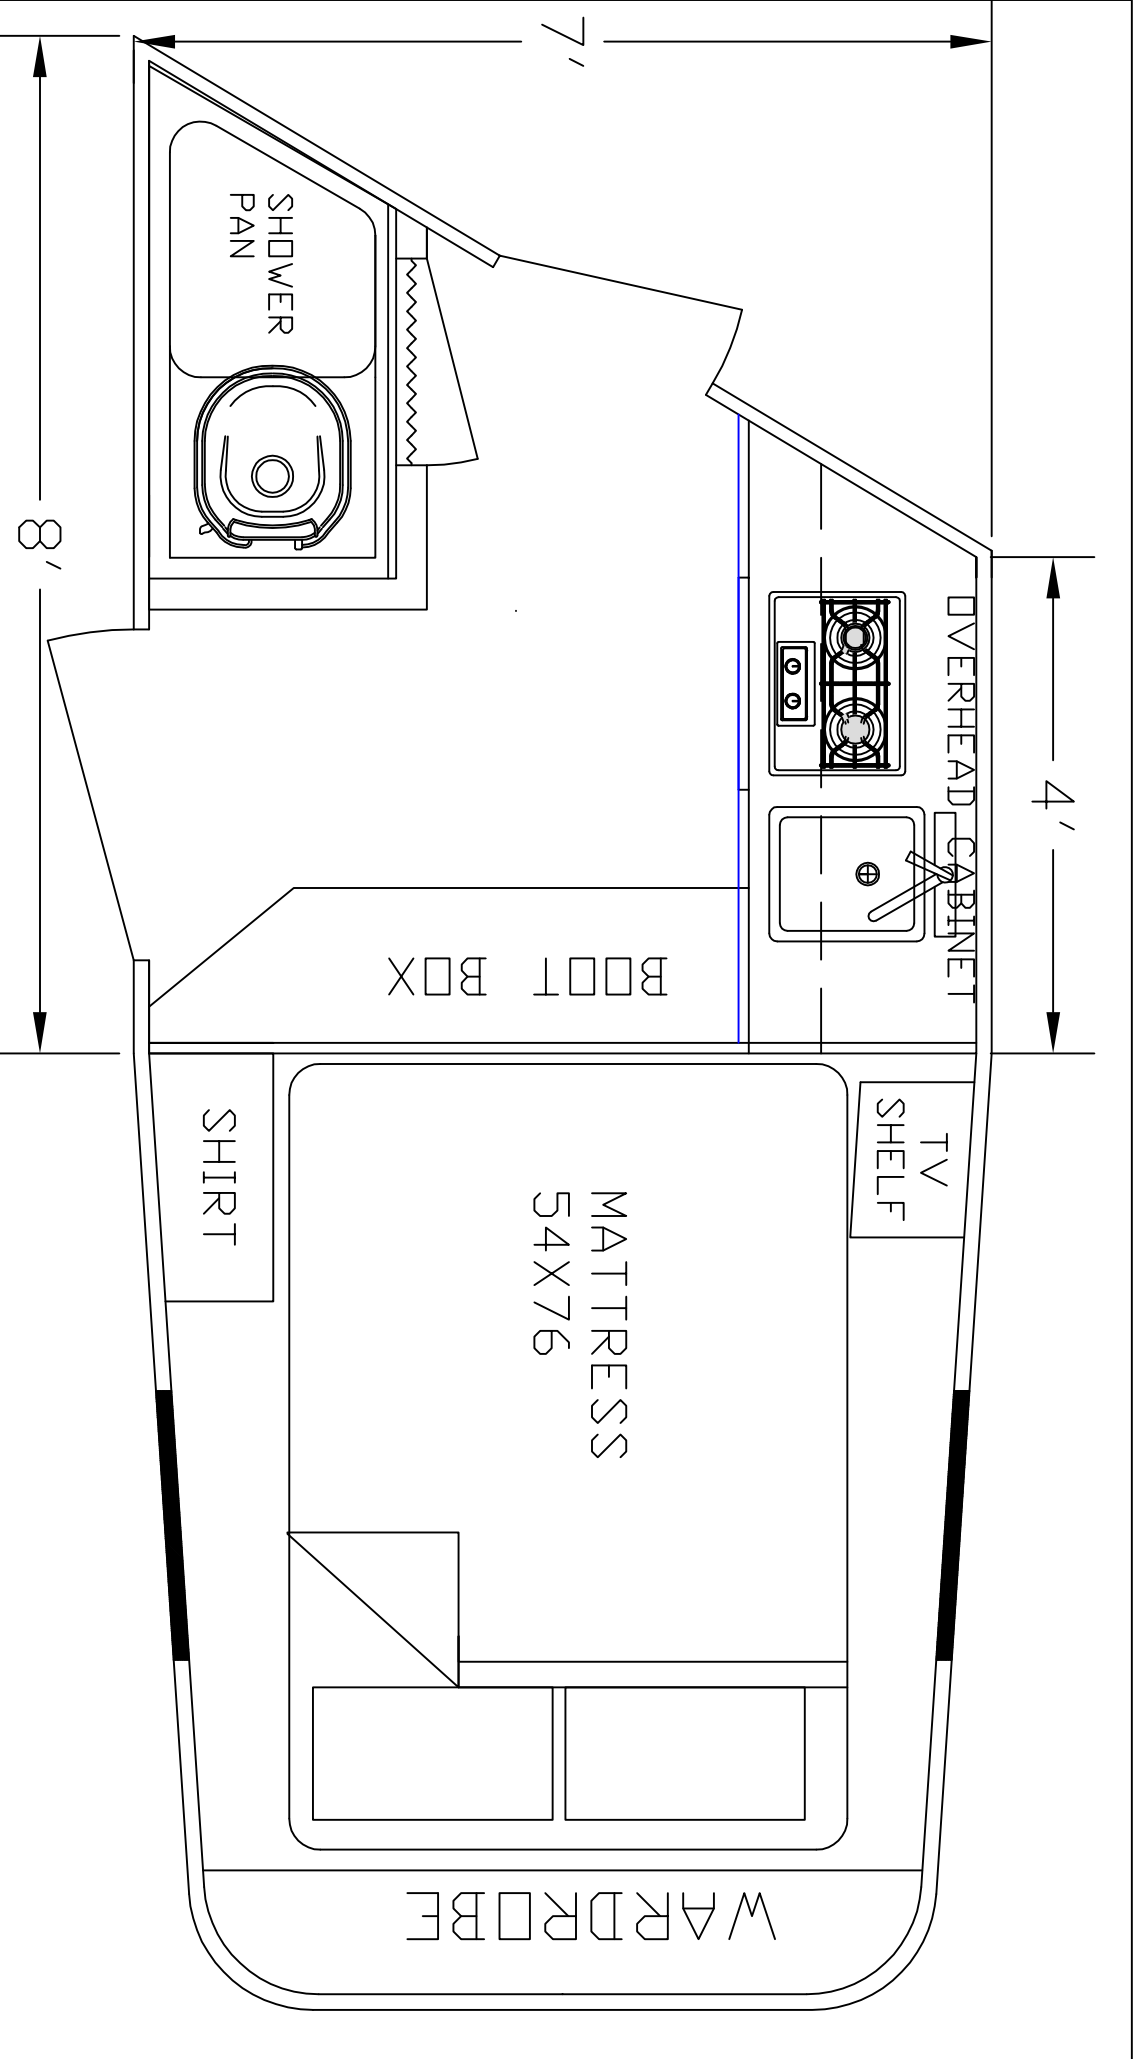

SIERRA INTERIORS
19224 CR 8
BRISTOL, IN. 46507
(574) 848-1300

DEALER	STOCK DRAWING
CUSTOMER	SIERRA
VIN #	TBA
MANUFACTURER	TBA
FILE NAME	4' STOCK DRAWING 8