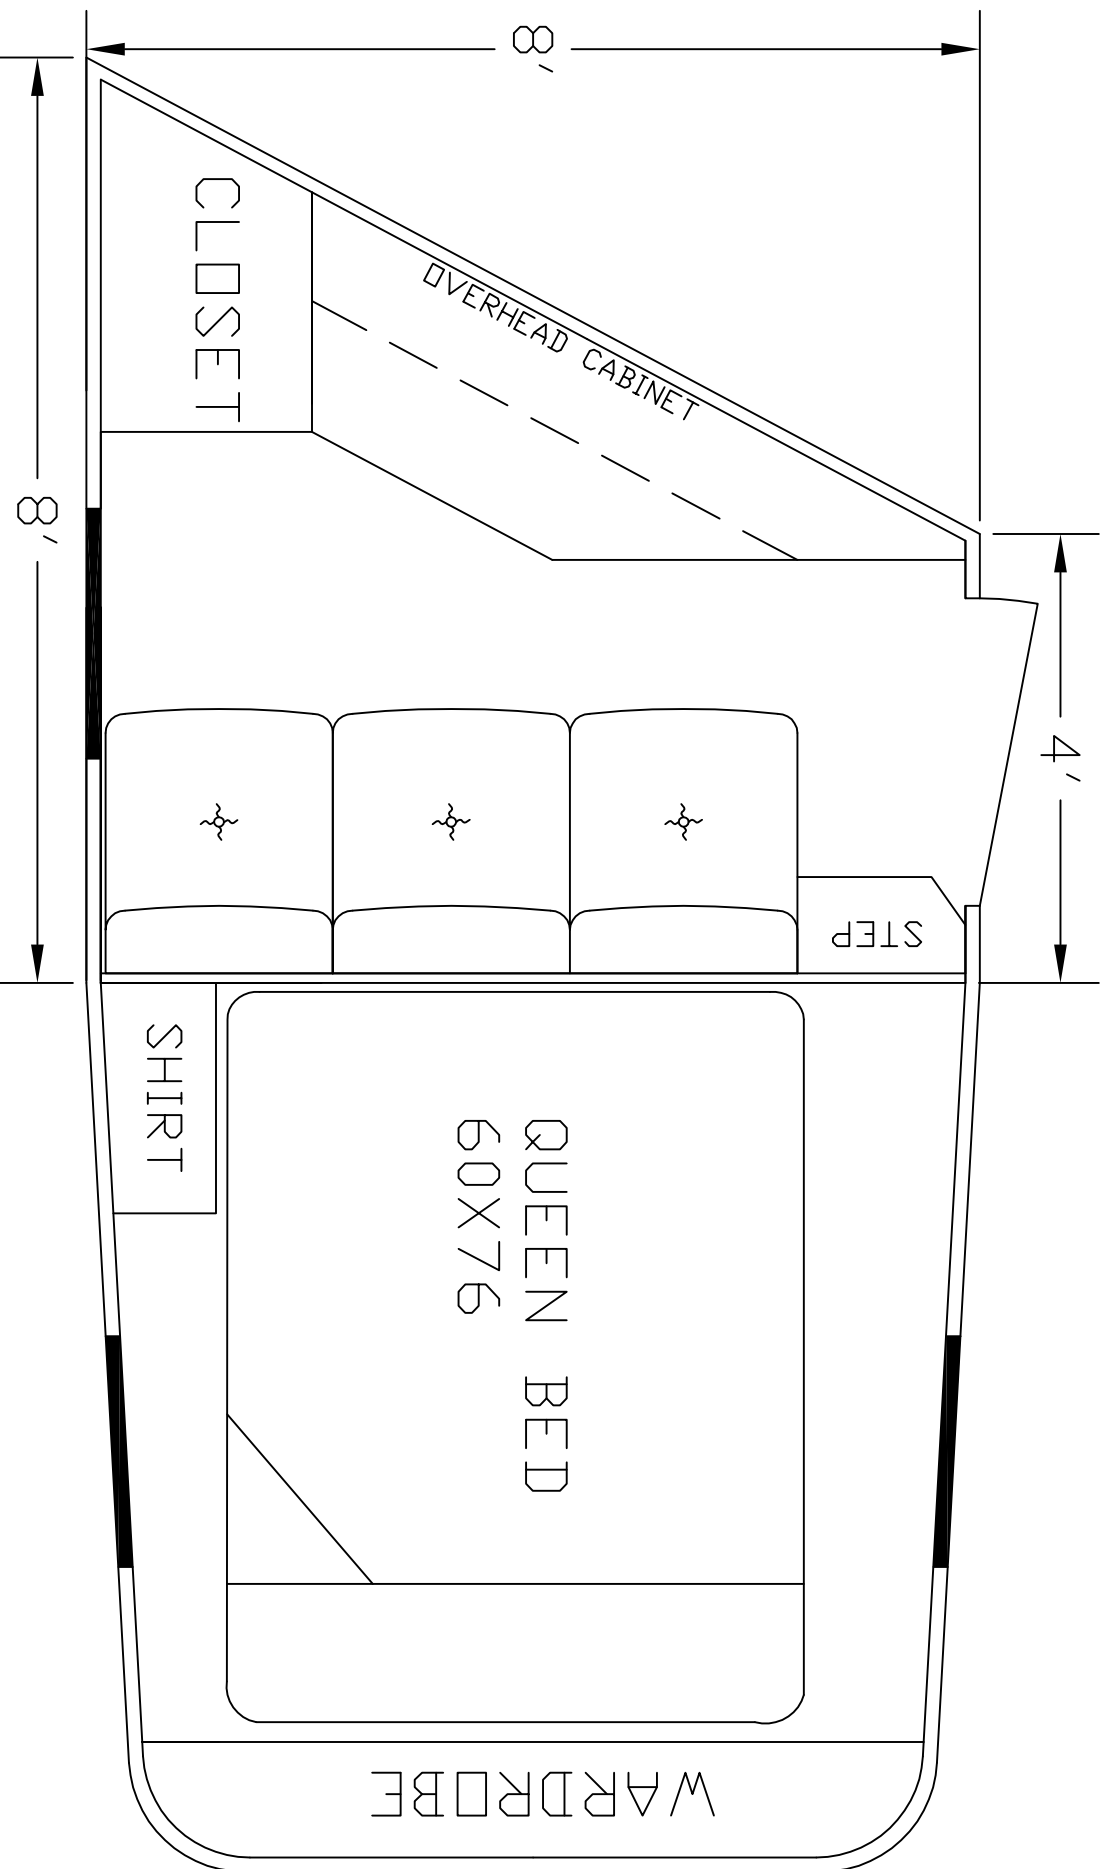

SIERRA INTERIORS
19224 CR 8
BRISTOL, IN. 46507
574-848-1300

DEALER	STOCK DRAWING
CUSTOMER	SIERRA
VIN #	TBA
MANUFACTURER	TBA
FILE NAME	4' STOCK DRAWING 9