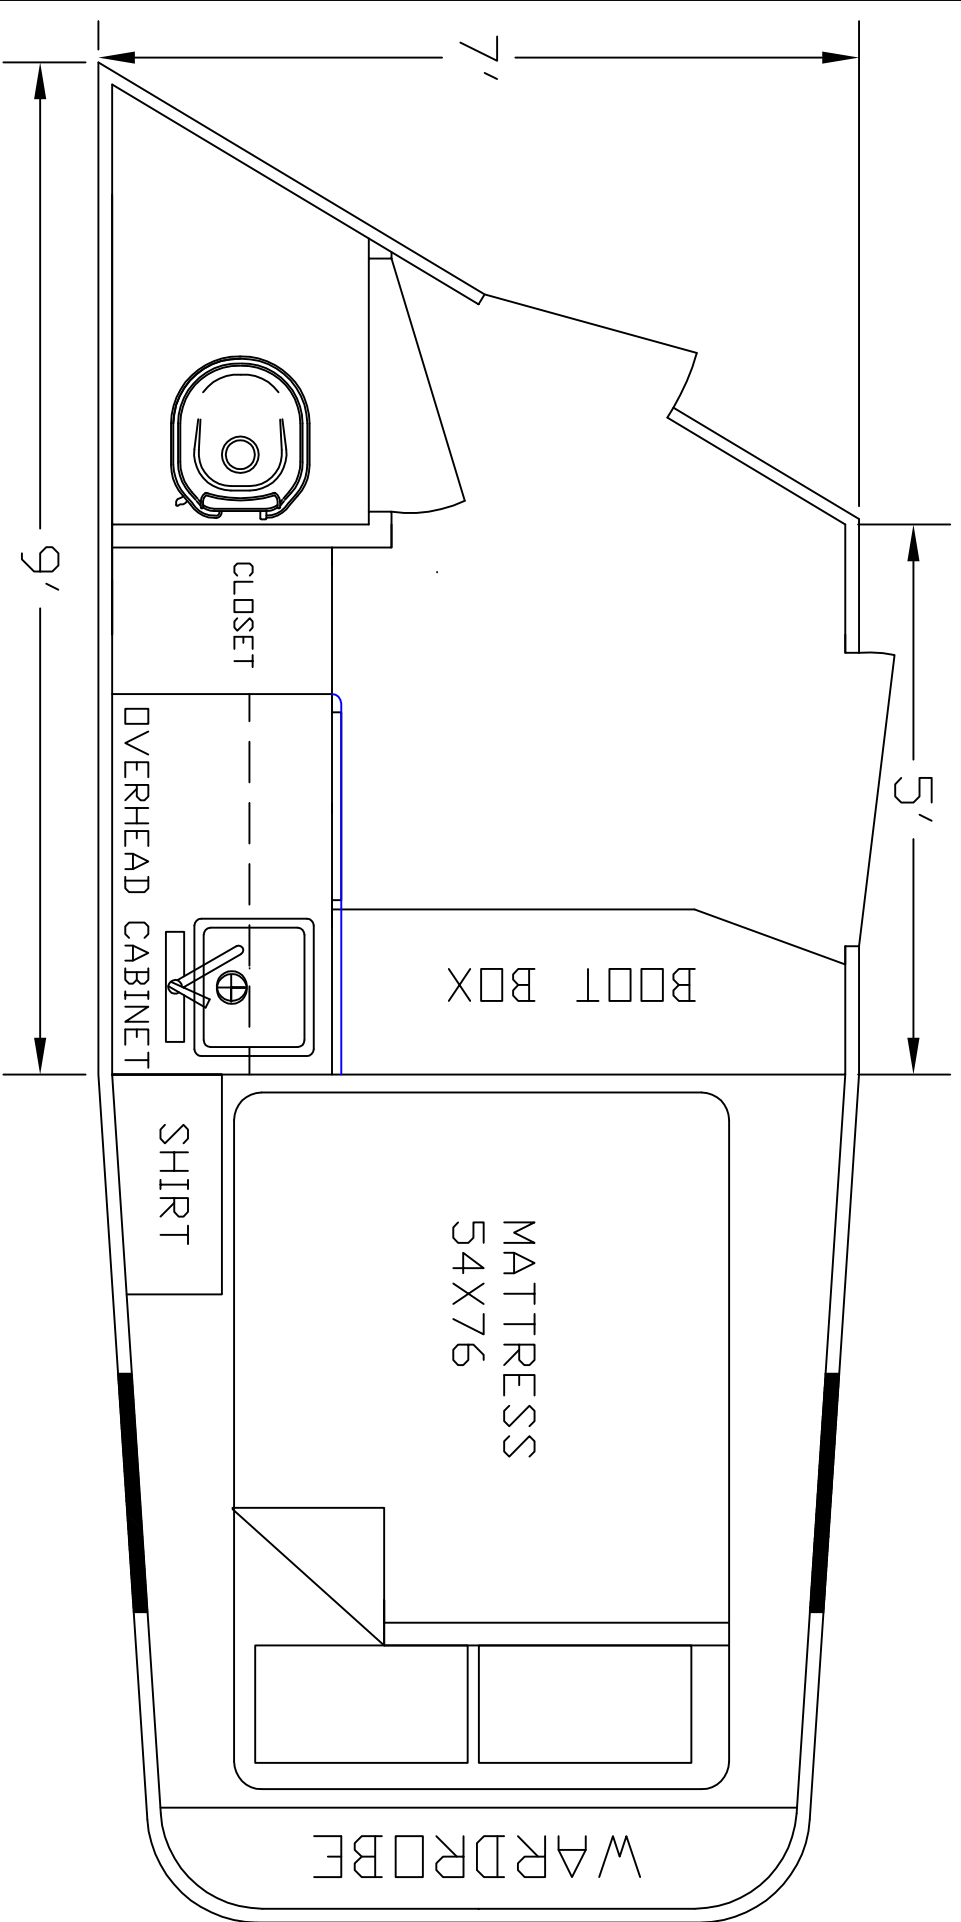

SIERRA INTERIDRS
 19224 CR. 8
 BRISTOL, IN 46507
 (574) 848-1300

DEALER	STOCK DRAWING
CUSTOMER	SIERRA
VIN #	TBA
MANUFACTURER	TBA
FILE NAME	5' STOCK DRAWING 8

SIERRA INTERIORS
 19224 CR 8
 BRISTOL, IN. 46507
 574-848-1300

DEALER	STOCK DRAWING
CUSTOMER	SIERRA
VIN #	TBA
MANUFACTURER	TBA
FILE NAME	5' STOCK DRAWING 7

SIERRA INTERIORS
 19224 CR 8
 BRISTOL, IN. 46507
 574--848-1300

DEALER	STOCK DRAWING
CUSTOMER	SIERRA
VIN #	00000
MANUFACTURER	TBA
FILE NAME	5' STOCK DRAWING 5

DEALER	STOCK DRAWING
CUSTOMER	SIERRA
VIN #	TBA
MANUFACTURER	TBA
FILE NAME	5' STOCK DRAWING 1