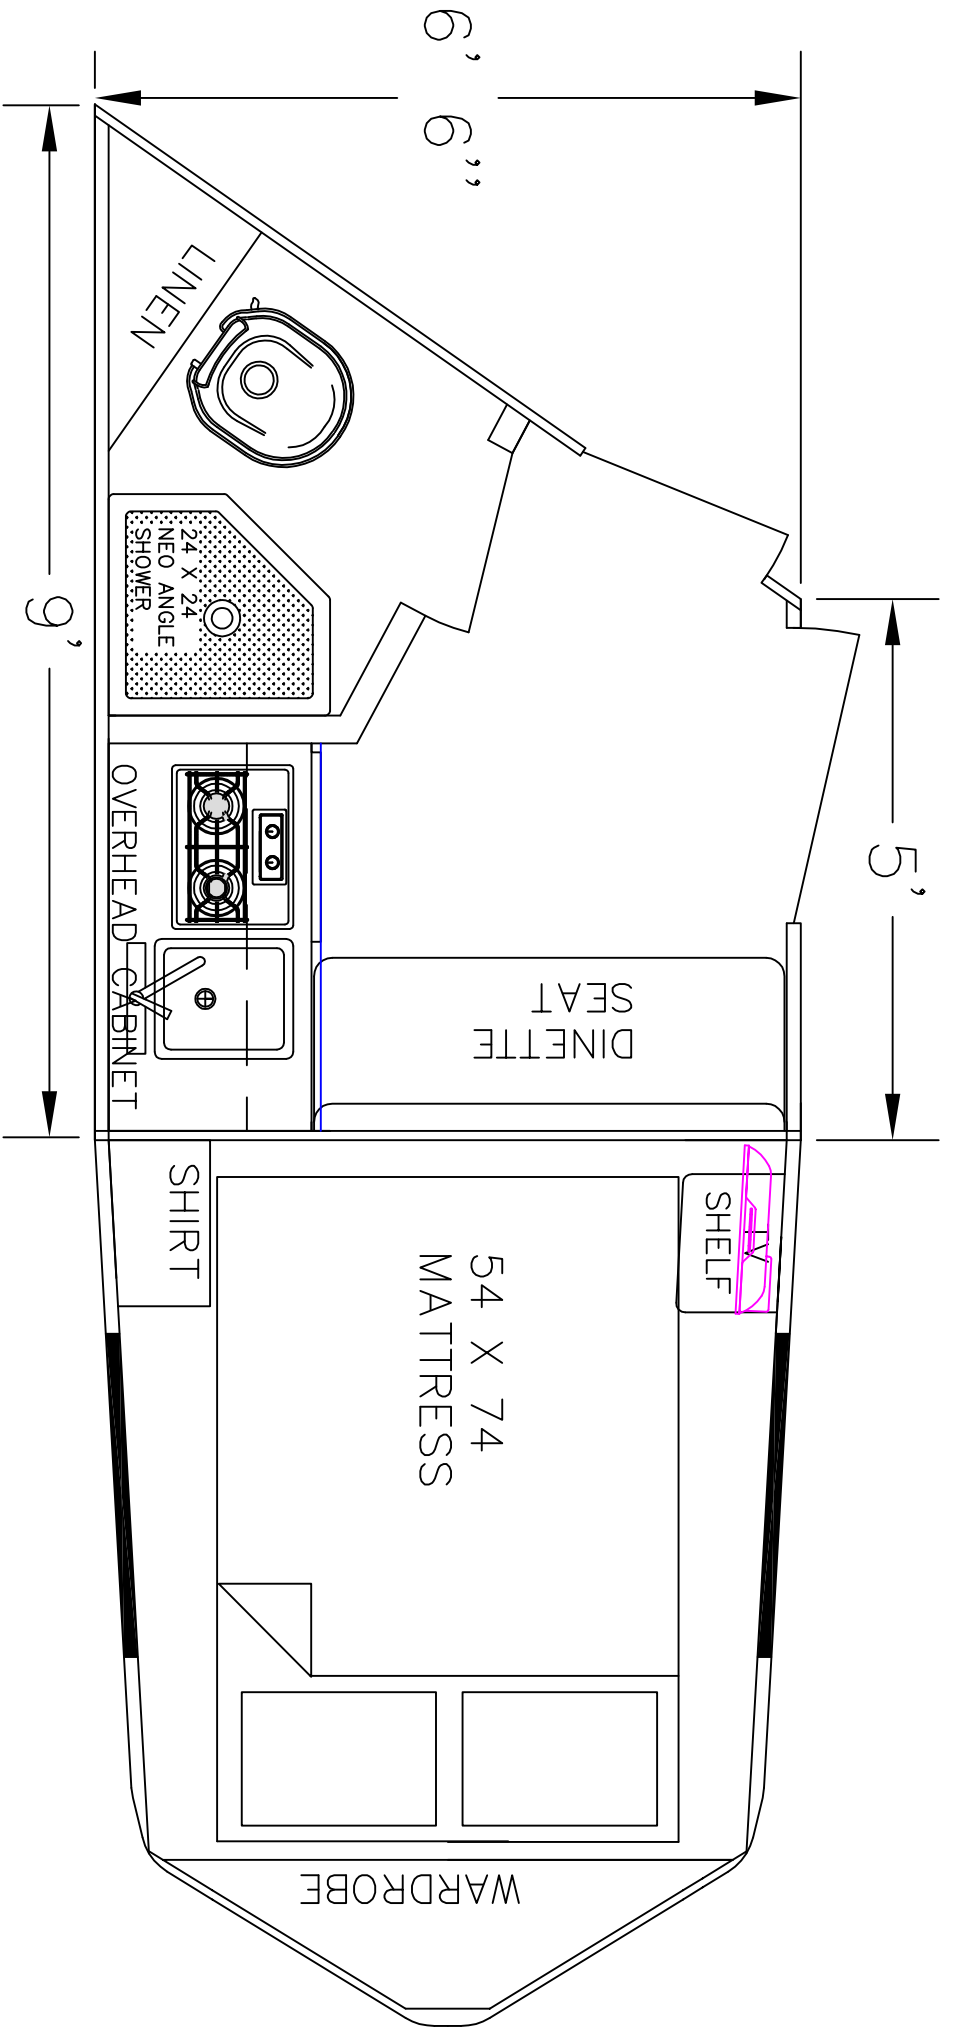

SIERRA INTERIDRS
 19224 CR. 8
 BRISTOL, IN 46507
 (574) 848-1300

DEALER	STOCK DRAWING
CUSTOMER	SIERRA
VIN #	TBA
MANUFACTURER	TBA
FILE NAME	5' STOCK DRAWING 8

SIERRA INTERIORS
 19224 CR 8
 BRISTOL, IN. 46507
 574-848-1300

DEALER	STOCK DRAWING
CUSTOMER	SIERRA
VIN #	TBA
MANUFACTURER	TBA
FILE NAME	5' STOCK DRAWING 7

SIERRA INTERIORS
 19224 CR 8
 BRISTOL, IN. 46507
 574--848-1300

DEALER	STOCK DRAWING
CUSTOMER	SIERRA
VIN #	00000
MANUFACTURER	TBA
FILE NAME	5' STOCK DRAWING 5

SIERRA INTERIORS
 4341 PINECREEK RD.
 ELKHART, IN 46516
 (574) 293-6026

DEALER	STOCK DRAWING
CUSTOMER	SIERRA
VIN #	TBA
MANUFACTURER	TBA
FILE NAME	5' STOCK DRAWING 3

SIERRA INTERIORS
 4341 PINECREEK RD.
 ELKHART, IN 46516
 (574) 293-6026

DEALER	STOCK DRAWING
CUSTOMER	SIERRA
VIN #	TBA
MANUFACTURER	TBA
FILE NAME	5' STOCK DRAWING 1