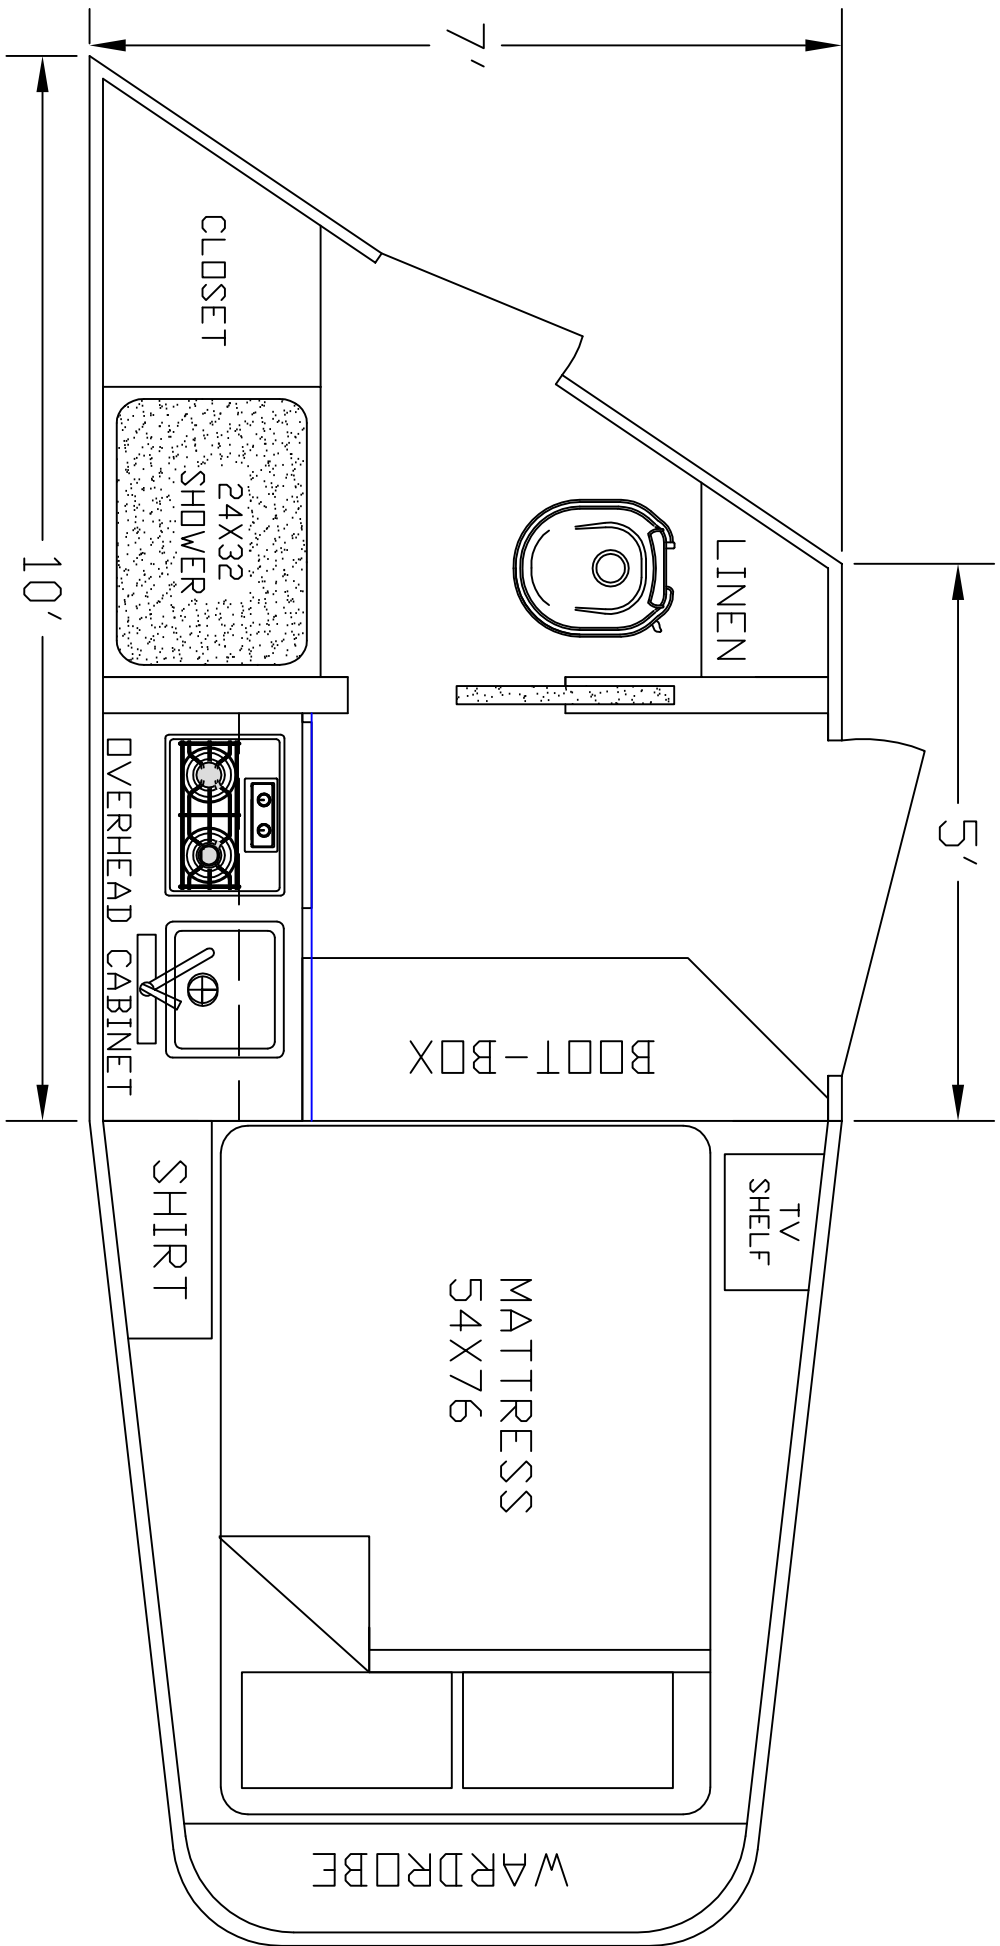

SIERRA INTERIDRS
 19224 CR. 8
 BRISTOL, IN 46507
 (574) 848-1300

DEALER	STOCK DRAWING
CUSTOMER	SIERRA
VIN #	TBA
MANUFACTURER	TBA
FILE NAME	5' STOCK DRAWING 8

SIERRA INTERIORS
 19224 CR 8
 BRISTOL, IN. 46507
 574-848-1300

DEALER	STOCK DRAWING
CUSTOMER	SIERRA
VIN #	TBA
MANUFACTURER	TBA
FILE NAME	5' STOCK DRAWING 7

SIERRA INTERIORS
 19224 CR 8
 BRISTOL, IN. 46507
 574--848-1300

DEALER	STOCK DRAWING
CUSTOMER	SIERRA
VIN #	00000
MANUFACTURER	TBA
FILE NAME	5' STOCK DRAWING 5

SIERRA INTERIORS
 4341 PINECREEK RD.
 ELKHART, IN 46516
 (574) 293-6026

DEALER	STOCK DRAWING
CUSTOMER	SIERRA
VIN #	TBA
MANUFACTURER	TBA
FILE NAME	5' STOCK DRAWING 3

SIERRA INTERIORS
 4341 PINECREEK RD.
 ELKHART, IN 46516
 (574) 293-6026

DEALER	STOCK DRAWING
CUSTOMER	SIERRA
VIN #	TBA
MANUFACTURER	TBA
FILE NAME	5' STOCK DRAWING 1