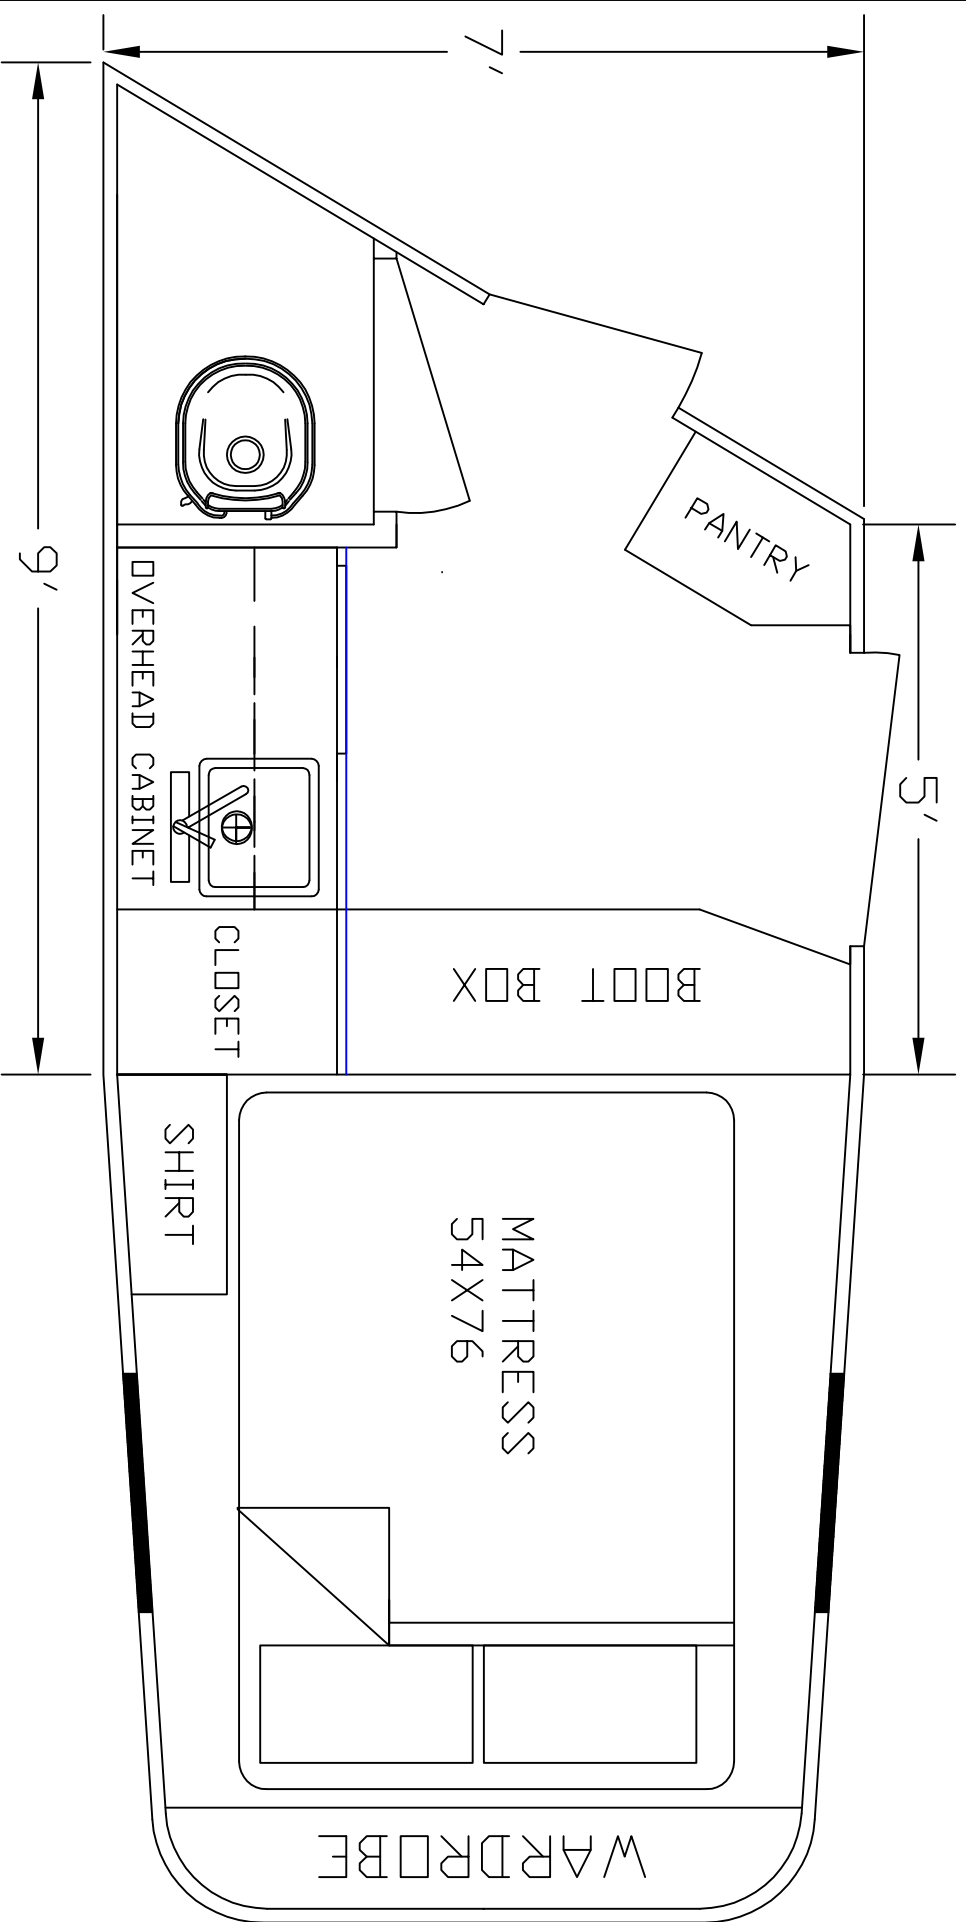

SIERRA INTERIDRS
 19224 CR. 8
 BRISTOL, IN 46507
 (574) 848-1300

DEALER	STOCK DRAWING
CUSTOMER	SIERRA
VIN #	TBA
MANUFACTURER	TBA
FILE NAME	5' STOCK DRAWING 8

SIERRA INTERIORS
 19224 CR 8
 BRISTOL, IN. 46507
 574-848-1300

DEALER	STOCK DRAWING
CUSTOMER	SIERRA
VIN #	TBA
MANUFACTURER	TBA
FILE NAME	5' STOCK DRAWING 7

SIERRA INTERIORS
 19224 CR 8
 BRISTOL, IN. 46507
 574--848-1300

DEALER	STOCK DRAWING
CUSTOMER	SIERRA
VIN #	00000
MANUFACTURER	TBA
FILE NAME	5' STOCK DRAWING 5

DEALER	STOCK DRAWING
CUSTOMER	SIERRA
VIN #	TBA
MANUFACTURER	TBA
FILE NAME	5' STOCK DRAWING 1