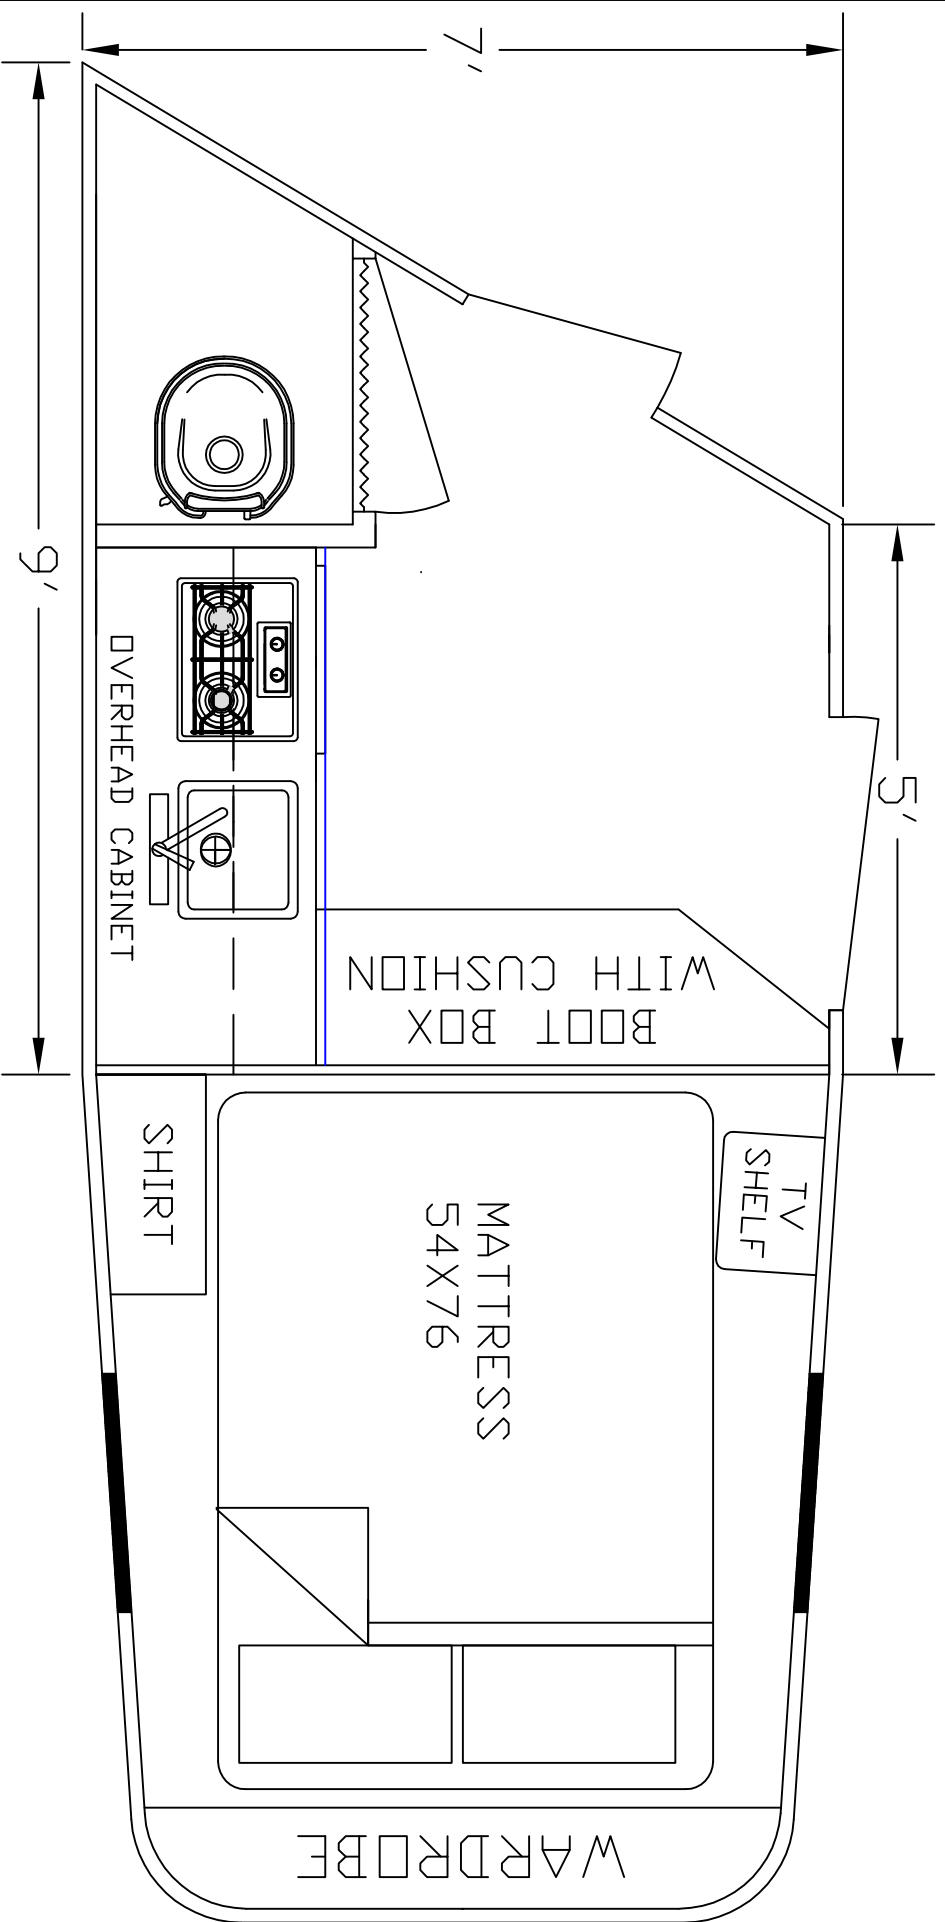

SIERRA INTERIORS
 19224 CR 8
 BRISTOL, IN, 46507
 574-848-1300

DEALER	STOCK DRAWING
CUSTOMER	SIERRA
VIN #	TBA
MANUFACTURER	TBA
FILE NAME	5' STOCK DRAWING 6

SIERRA INTERIORS
19224 CR 8
BRISTOL, IN. 46507
574-848-1300

DEALER	STOCK DRAWING
CUSTOMER	SIERRA
VIN #	TBA
MANUFACTURER	TBA
FILE NAME	5' STOCK DRAWING 4

SIERRA INTERIORS
 19224 CR 8
 BRISTOL, IN. 46507
 574-848-1300

DEALER	STOCK DRAWING
CUSTOMER	SIERRA
VIN #	00000
MANUFACTURER	TBA
FILE NAME	5' STOCK DRAWING 2