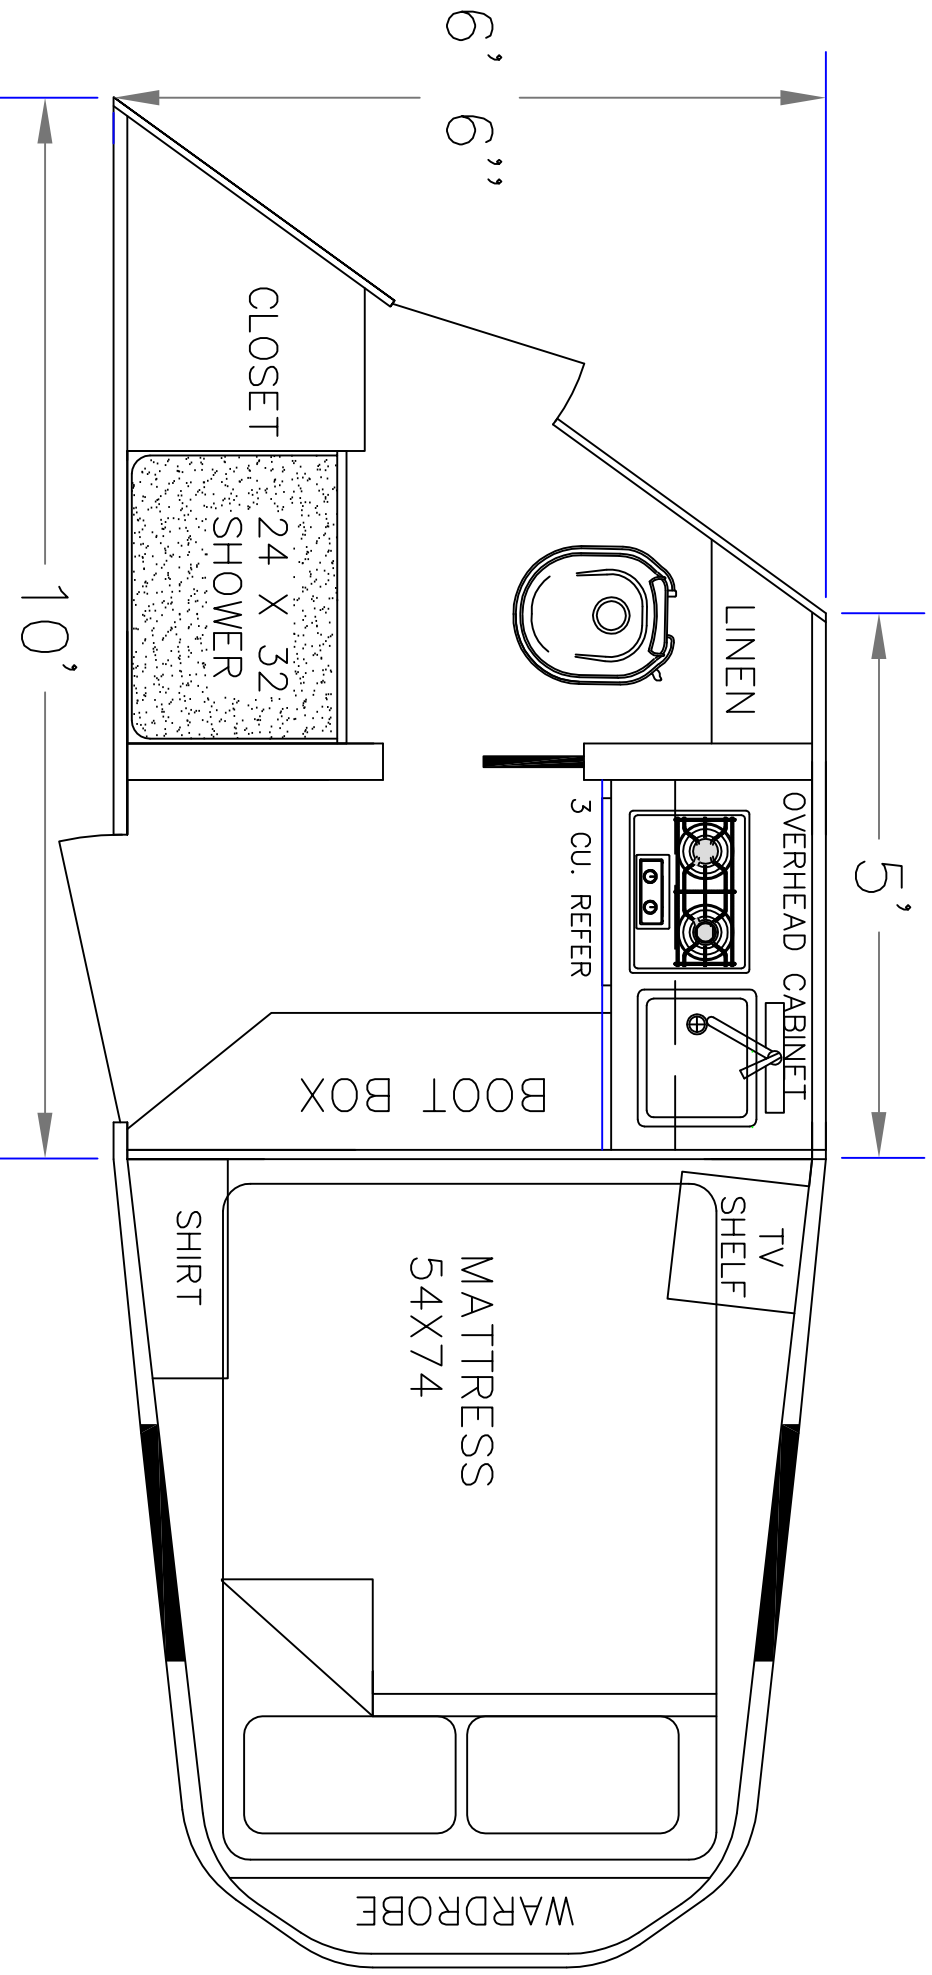

SIERRA INTERIORS
 19224 CR 8
 BRISTOL, IN, 46507
 574-848-1300

DEALER	STOCK DRAWING
CUSTOMER	SIERRA
VIN #	TBA
MANUFACTURER	TBA
FILE NAME	5' STOCK DRAWING 6

SIERRA INTERIORS
19224 CR 8
BRISTOL, IN. 46507
574-848-1300

DEALER	STOCK DRAWING
CUSTOMER	SIERRA
VIN #	TBA
MANUFACTURER	TBA
FILE NAME	5' STOCK DRAWING 4

SIERRA INTERIORS
 19224 CR 8
 BRISTOL, IN. 46507
 574-848-1300

DEALER	STOCK DRAWING
CUSTOMER	SIERRA
VIN #	00000
MANUFACTURER	TBA
FILE NAME	5' STOCK DRAWING 2