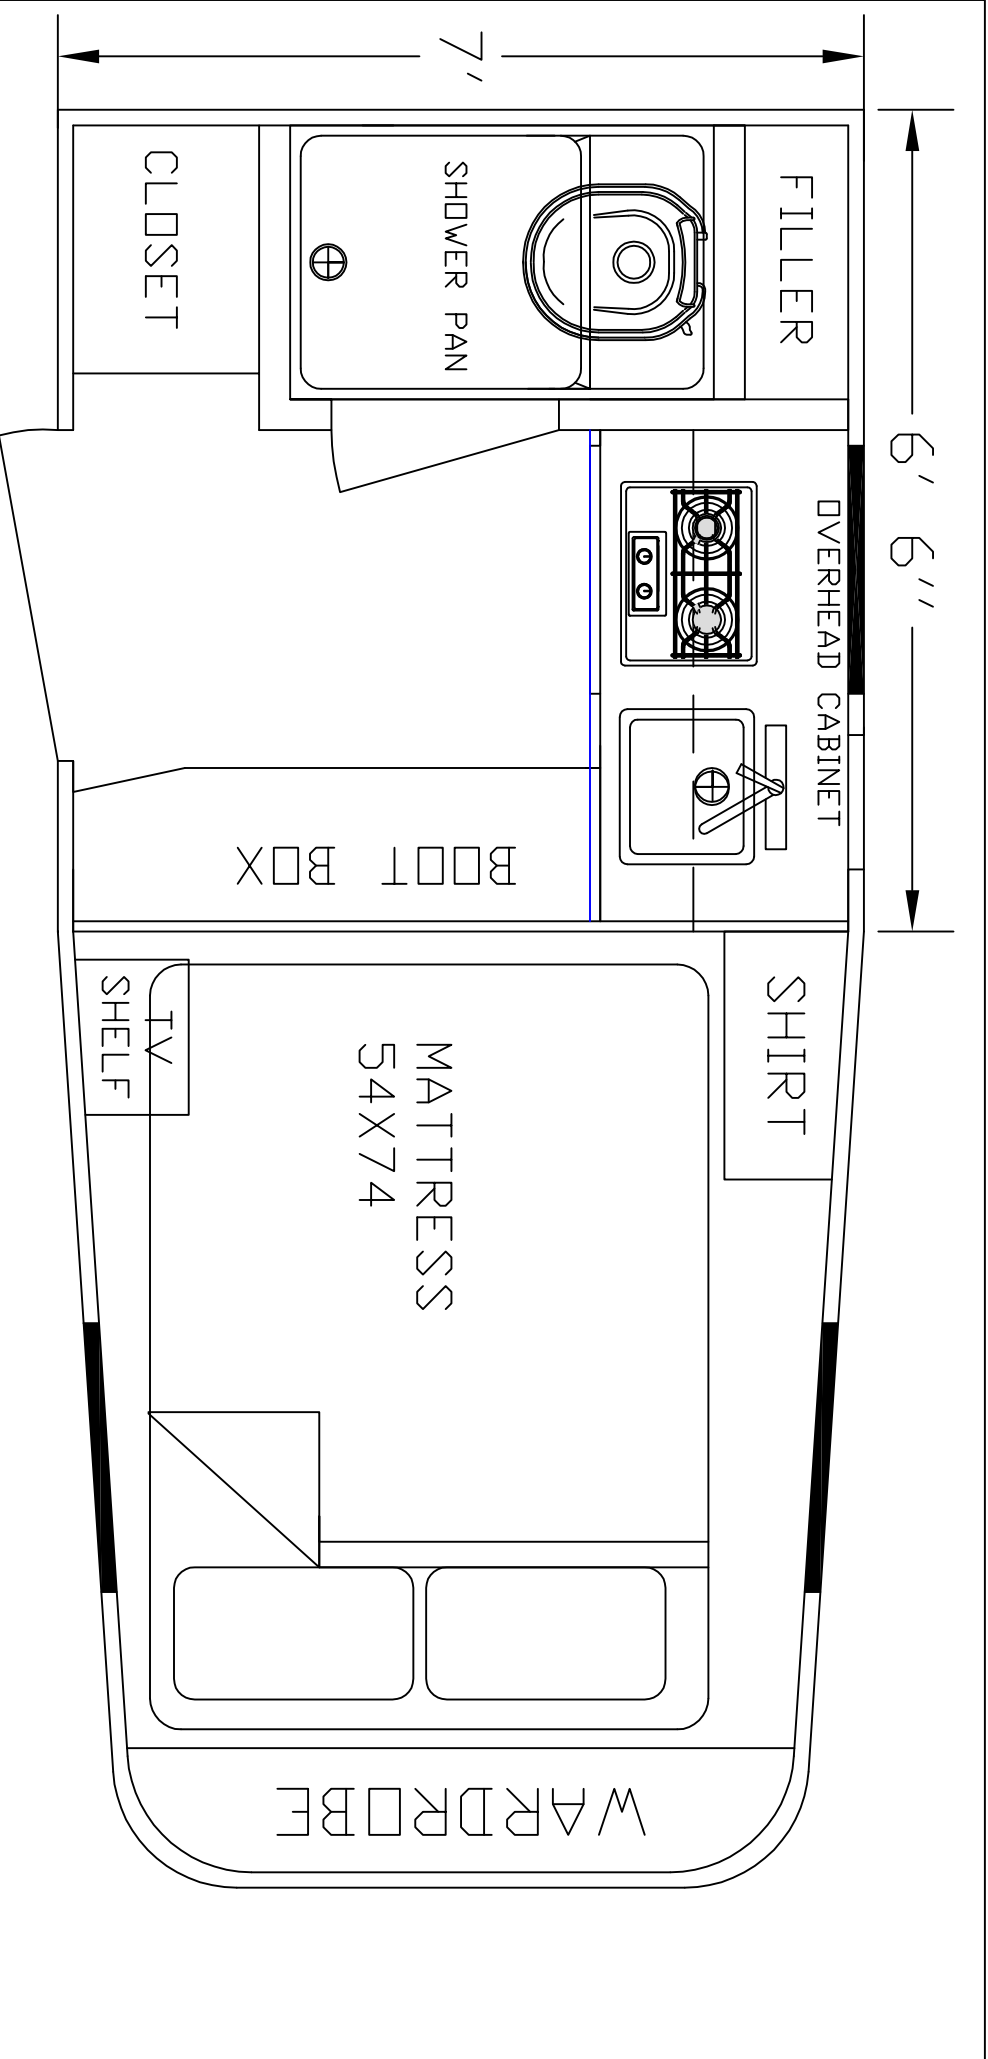

SIERRA INTERIORS
 19224 CR 8
 BRISTOL, IN. 46507
 574-848-1300

DEALER	STOCK DRAWING
CUSTOMER	SIERRA
VIN #	TBA
MANUFACTURER	TBA
FILE NAME	6' STOCK DRAWING 22

SIERRA INTERIORS
19224 CR 8
BRISTOL, IN. 46507
574-848-1300

DEALER	STOCK DRAWING
CUSTOMER	SIERRA
VIN #	00000
MANUFACTURER	TBA
FILE NAME	6' STOCK DRAWING 18

SIERRA INTERIORS
 19224 CR 8
 BRISTOL, IN. 46507
 574-848-1300

DEALER	STOCK DRAWING
CUSTOMER	SIERRA
VIN #	00000
MANUFACTURER	TBA
FILE NAME	6' STOCK DRAWING 9