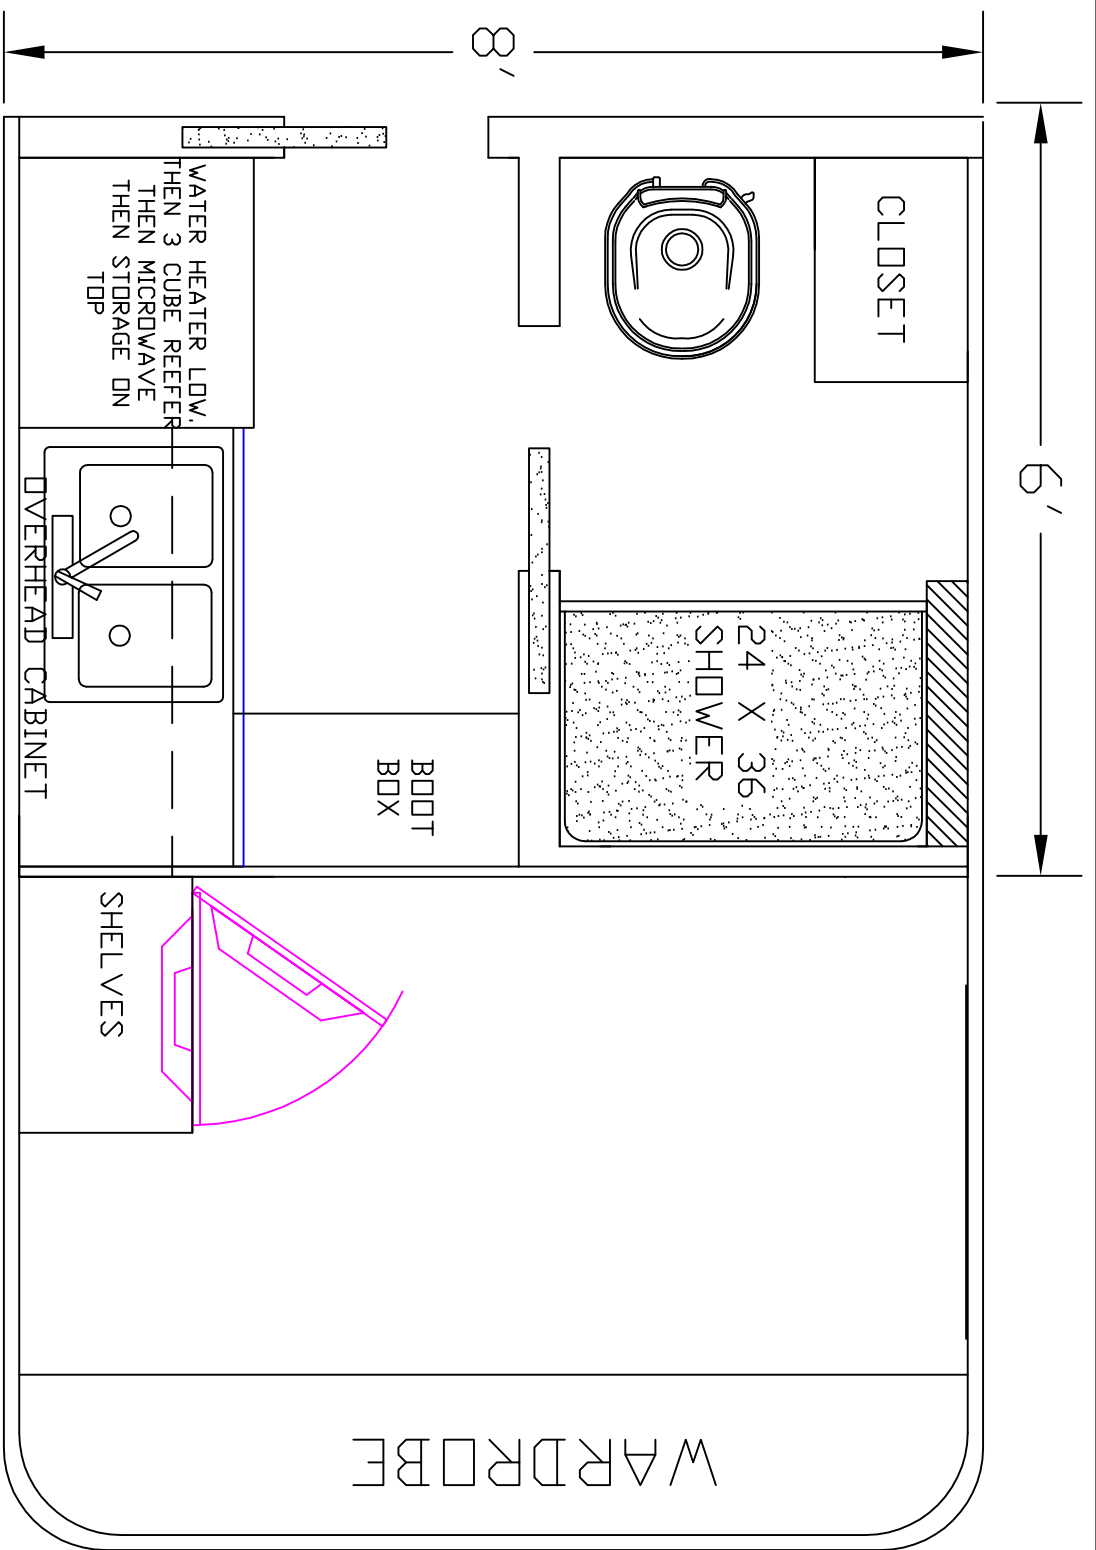

SIERRA INTERIORS
 19224 CR 8
 BRISTOL, IN. 46507
 574-848-1300

DEALER	STOCK DRAWING
CUSTOMER	SIERRA
VIN #	TBA
MANUFACTURER	TBA
FILE NAME	6' STOCK DRAWING 22

SIERRA INTERIORS
19224 CR 8
BRISTOL, IN. 46507
574-848-1300

DEALER	STOCK DRAWING
CUSTOMER	SIERRA
VIN #	00000
MANUFACTURER	TBA
FILE NAME	6' STOCK DRAWING 18

SIERRA INTERIORS
 19224 CR 8
 BRISTOL, IN. 46507
 574-848-1300

DEALER	STOCK DRAWING
CUSTOMER	SIERRA
VIN #	00000
MANUFACTURER	TBA
FILE NAME	6' STOCK DRAWING 9