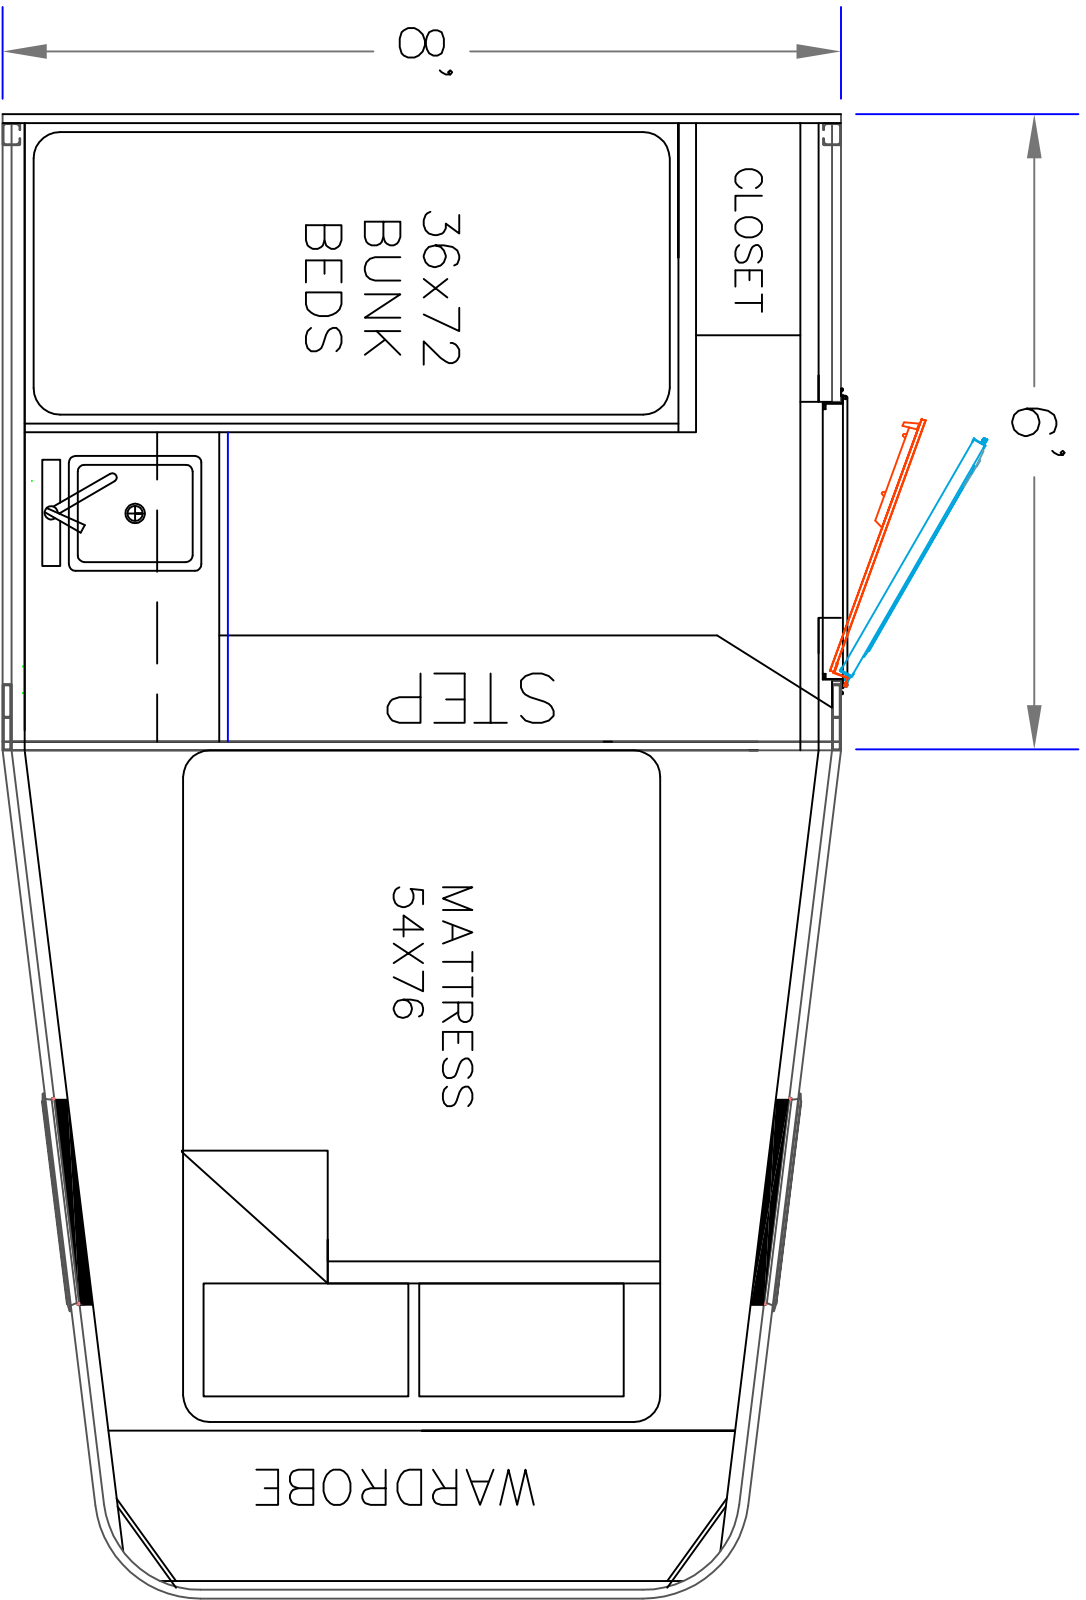

SIERRA INTERIORS
 19224 CR 8
 BRISTOL, IN. 46507
 574-848-1300

DEALER	STOCK DRAWING
CUSTOMER	SIERRA
VIN #	TBA
MANUFACTURER	TBA
FILE NAME	6' STOCK DRAWING 22

SIERRA INTERIORS
19224 CR 8
BRISTOL, IN. 46507
574-848-1300

DEALER	STOCK DRAWING
CUSTOMER	SIERRA
VIN #	00000
MANUFACTURER	TBA
FILE NAME	6' STOCK DRAWING 18

SIERRA INTERIORS
 19224 CR 8
 BRISTOL, IN. 46507
 574-848-1300

DEALER	STOCK DRAWING
CUSTOMER	SIERRA
VIN #	00000
MANUFACTURER	TBA
FILE NAME	6' STOCK DRAWING 9