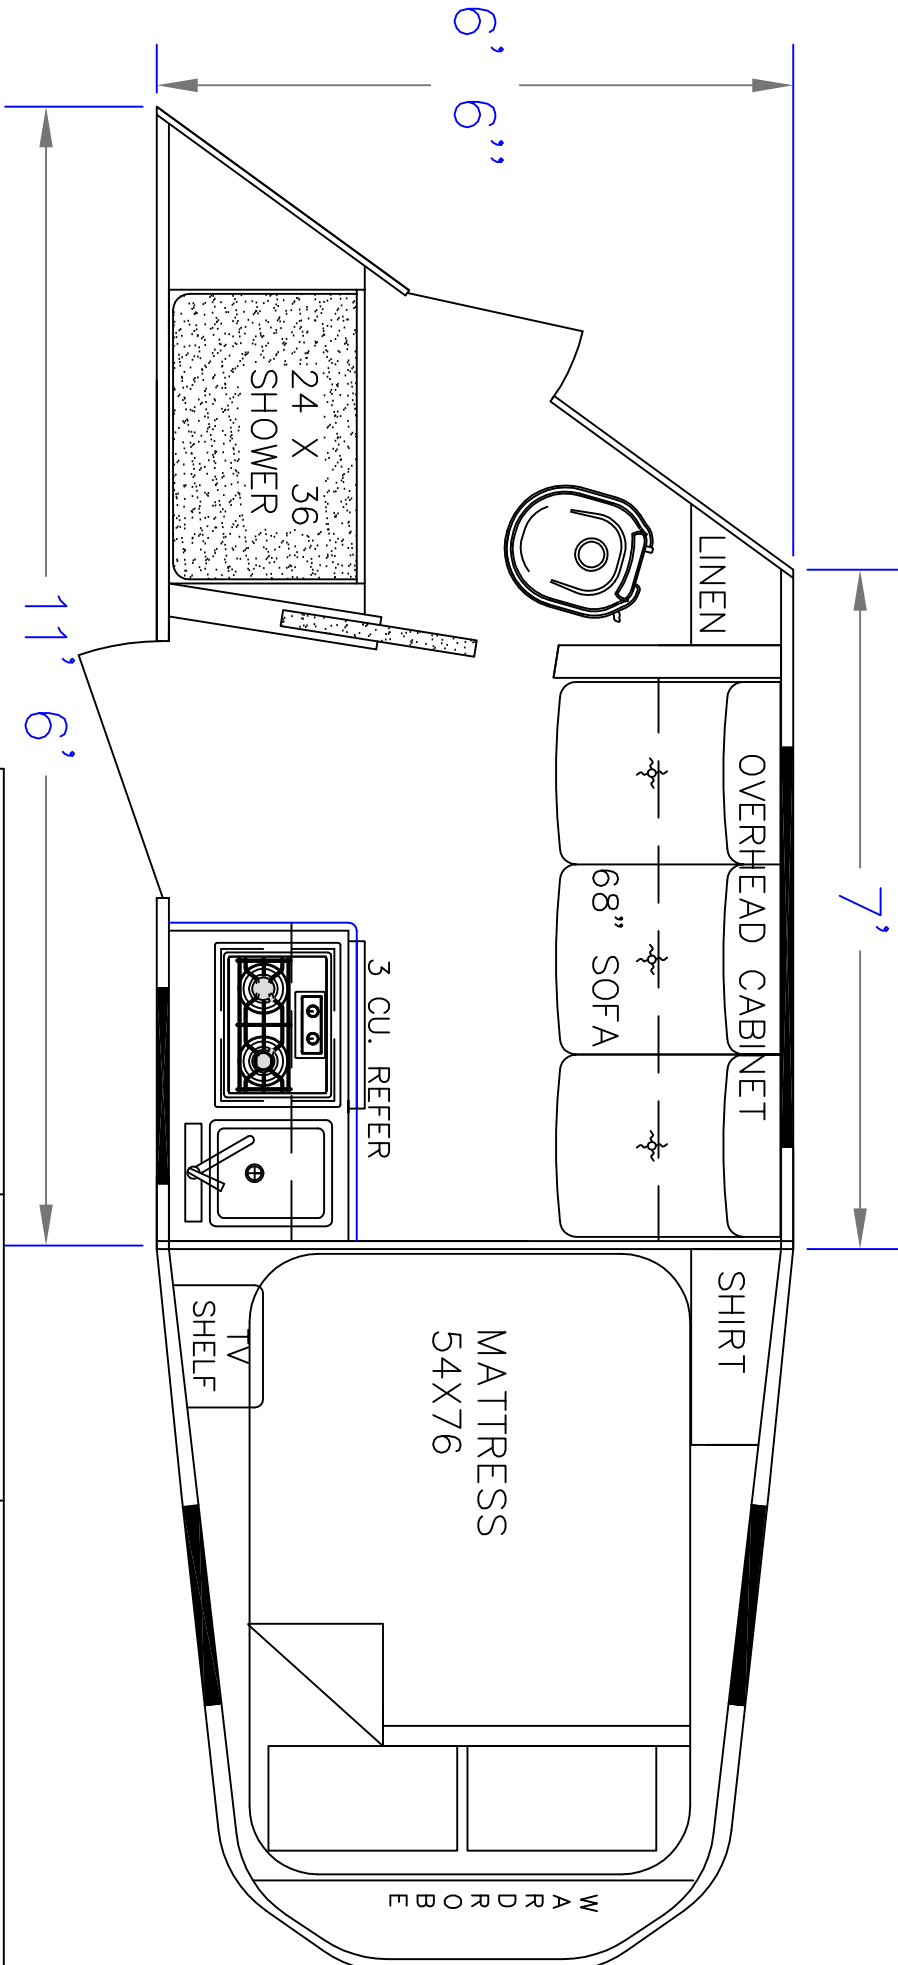

SIERRA INTERIORS
19224 CR 8
BRISTOL, IN. 46507
574-848-1300

DEALER	STOCK DRAWING
CUSTOMER	SIERRA
VIN #	00000
MANUFACTURER	TBA
FILE NAME	7' STOCK DRAWING 3