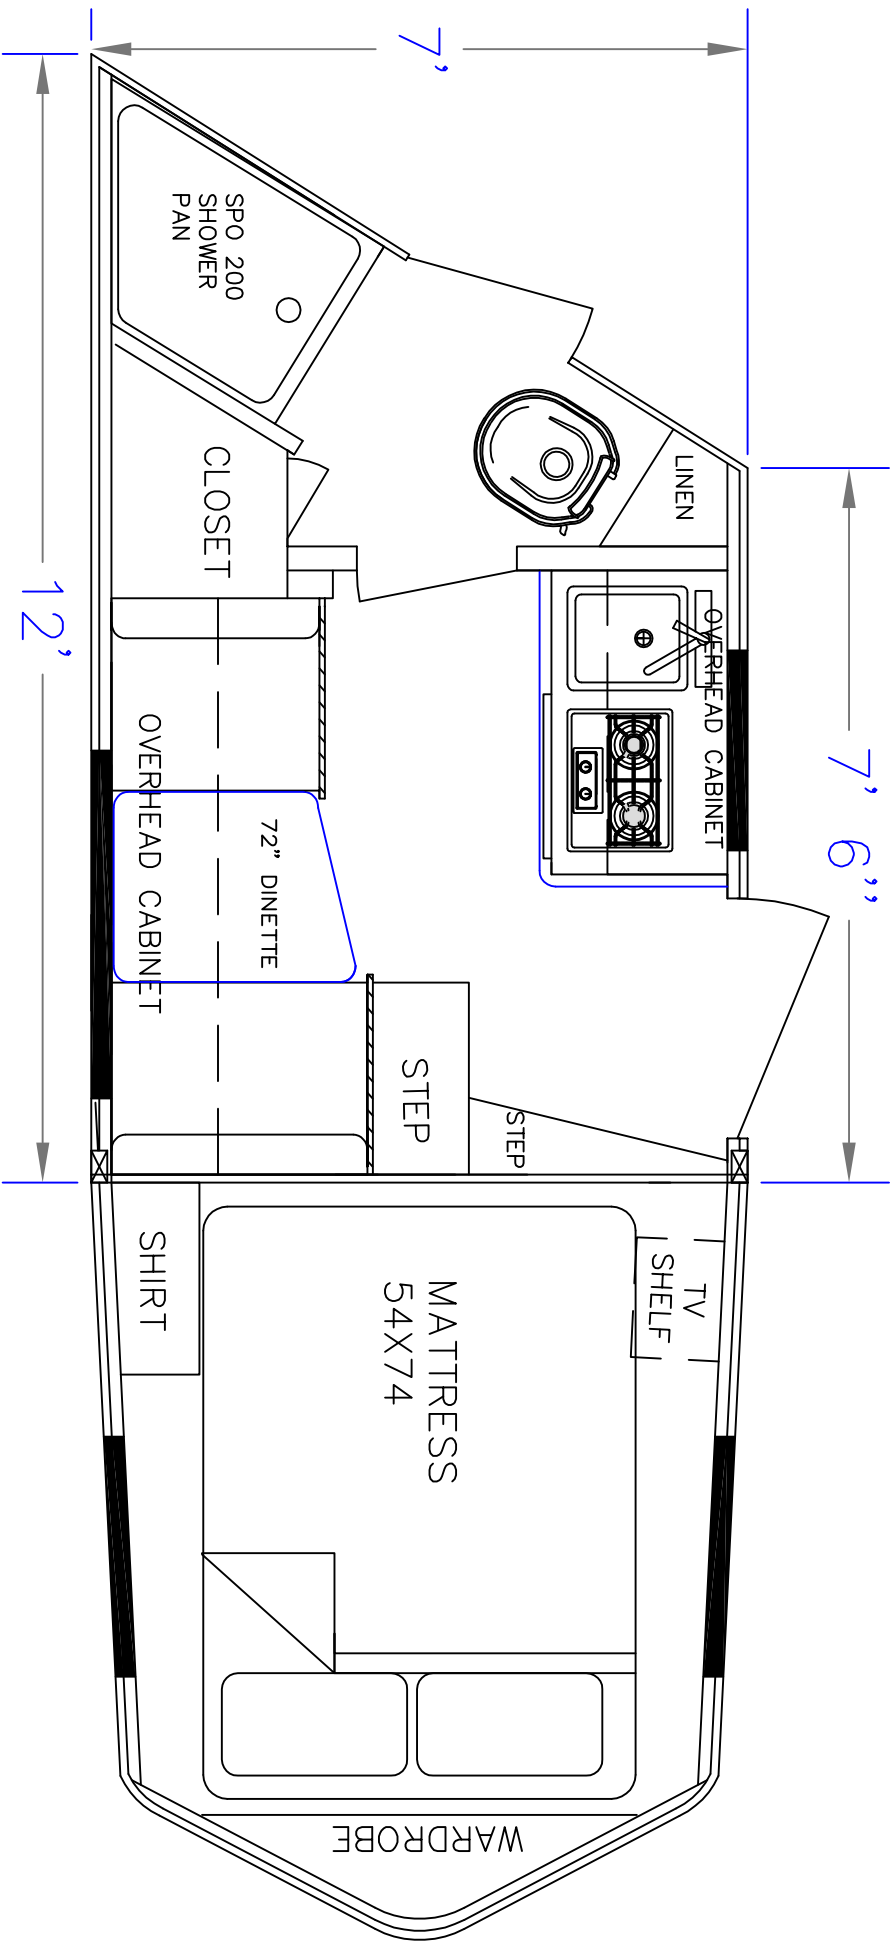

SIERRA INTERIORS
19224 CR 8
BRISTOL, IN. 46507
574-848-1300

DEALER	STOCK DRAWING
CUSTOMER	SIERRA
VIN #	00000
MANUFACTURER	TBA
FILE NAME	7' STOCK DRAWING 1