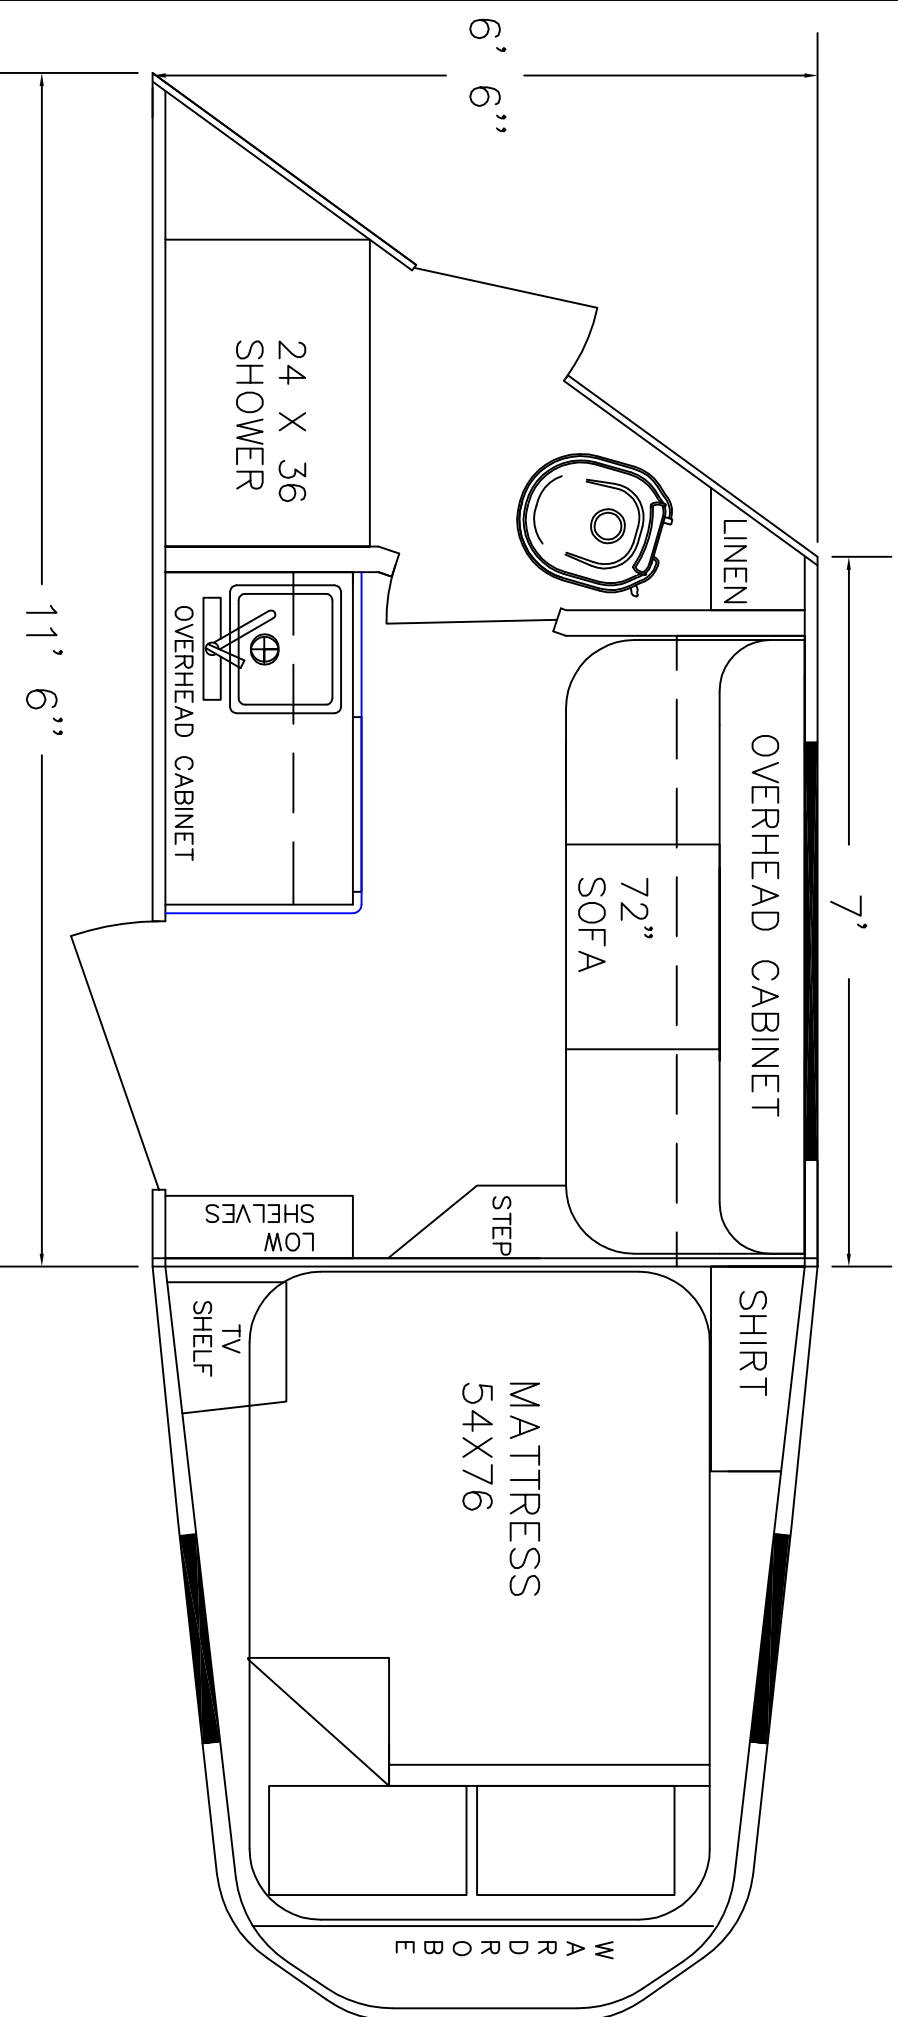

DEALER	STOCK DRAWING
CUSTOMER	SIERRA
VIN #	TBA
MANUFACTURER	TBA
FILE NAME	7' STOCK DRAWING 7

SIERRA INTERIORS
 19224 CR 8
 BRISTOL, IN. 46507
 574-848-1300

DEALER	STOCK DRAWING
CUSTOMER	SIERRA
VIN #	00000
MANUFACTURER	TBA
FILE NAME	7' STOCK DRAWING 6

DEALER	STOCK DRAWING
CUSTOMER	SIERRA
VIN #	TBA
MANUFACTURER	TBA
FILE NAME	7' STOCK DRAWING 4

SIERRA INTERIORS
 19224 CR 8
 BRISTOL, IN. 46507
 574-848-1300

DEALER	STOCK DRAWING
CUSTOMER	SIERRA
VIN #	00000
MANUFACTURER	TBA
FILE NAME	7' STOCK DRAWING 3