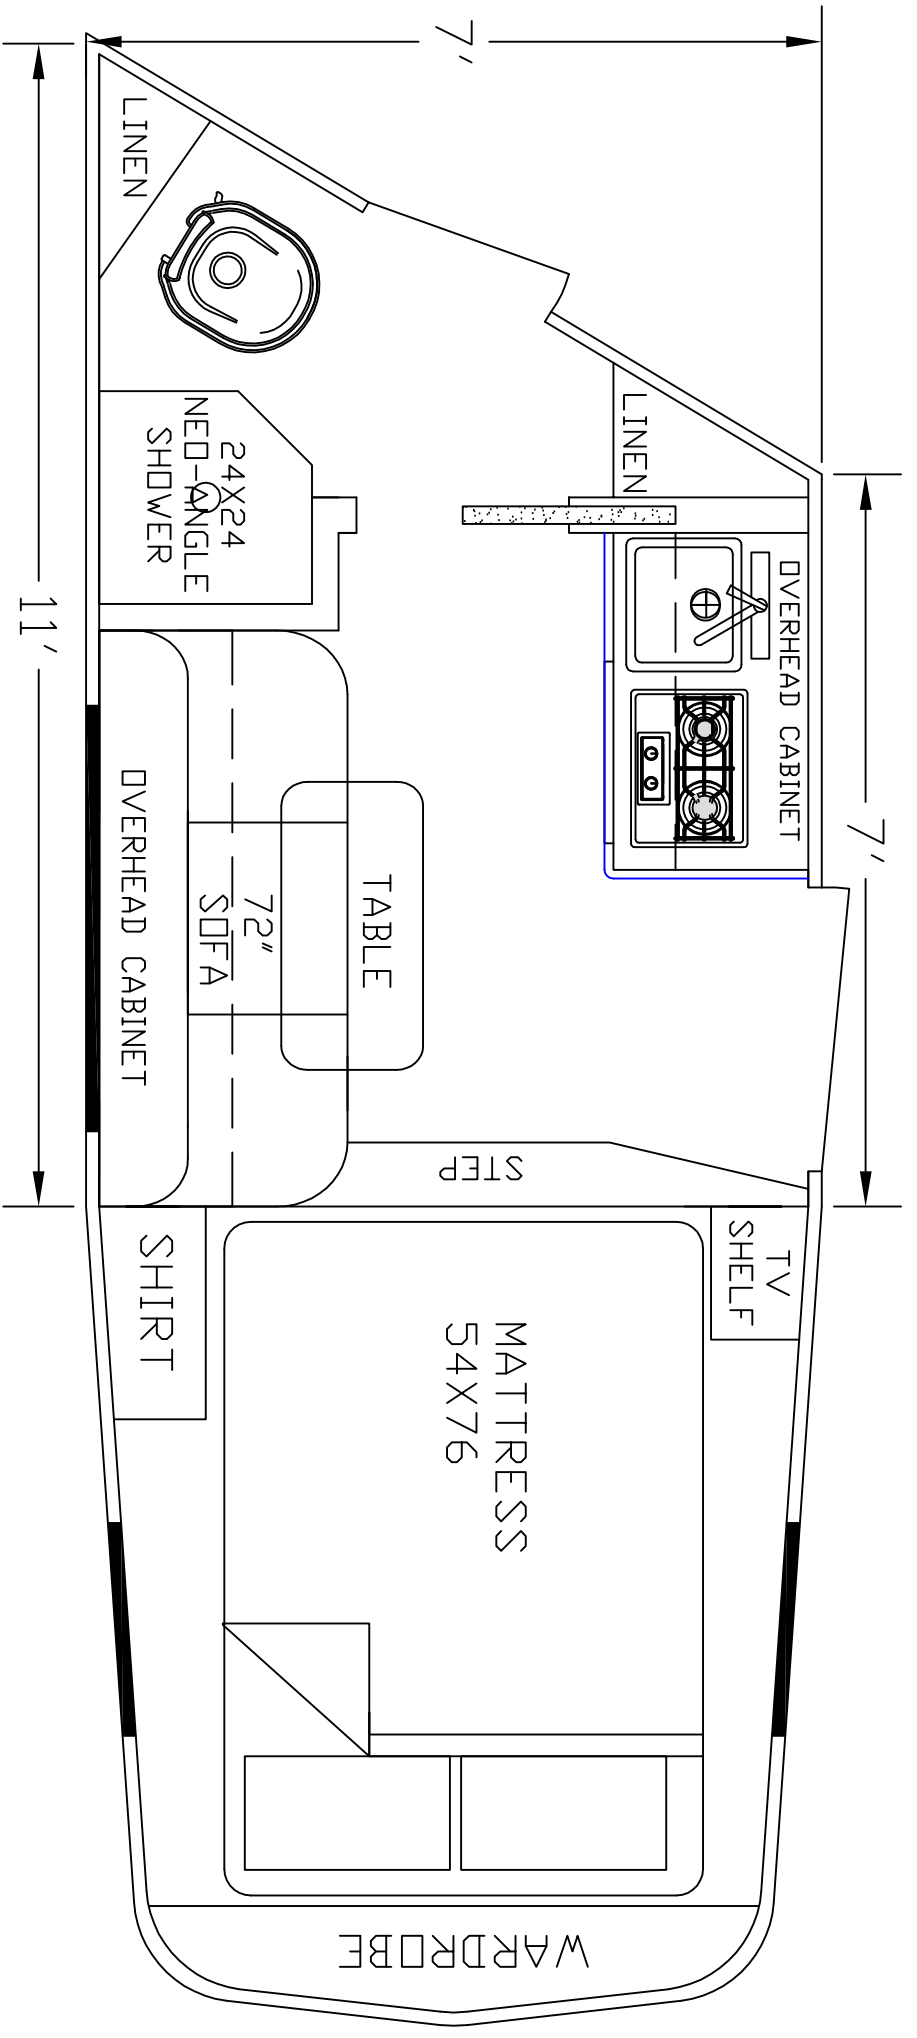

SIERRA INTERIORS
 19224 CR 8
 BRISTOL, IN. 46507
 574-848-1300

DEALER	STOCK DRAWING
CUSTOMER	SIERRA
VIN #	00000
MANUFACTURER	TBA
FILE NAME	7' STOCK DRAWING 13

SIERRA INTERIORS
 19224 CR 8
 BRISTOL, IN, 46507
 574-848-1300

DEALER	STOCK DRAWING
CUSTOMER	SIERRA
VIN #	00000
MANUFACTURER	TBA
FILE NAME	7' STOCK DRAWING 11

SIERRA INTERIDRS
 19224 CR 8
 BRISTOL, IN. 46507
 574-848-1300

DEALER	STOCK DRAWING
CUSTOMER	SIERRA
VIN #	00000
MANUFACTURER	TBA
FILE NAME	7' STOCK DRAWING 10

DEALER	STOCK DRAWING
CUSTOMER	SIERRA
VIN #	TBA
MANUFACTURER	TBA
FILE NAME	7' STOCK DRAWING 7

SIERRA INTERIORS
 19224 CR 8
 BRISTOL, IN. 46507
 574-848-1300

DEALER	STOCK DRAWING
CUSTOMER	SIERRA
VIN #	00000
MANUFACTURER	TBA
FILE NAME	7' STOCK DRAWING 6

DEALER	STOCK DRAWING
CUSTOMER	SIERRA
VIN #	00000
MANUFACTURER	TBA
FILE NAME	7' STOCK DRAWING 1