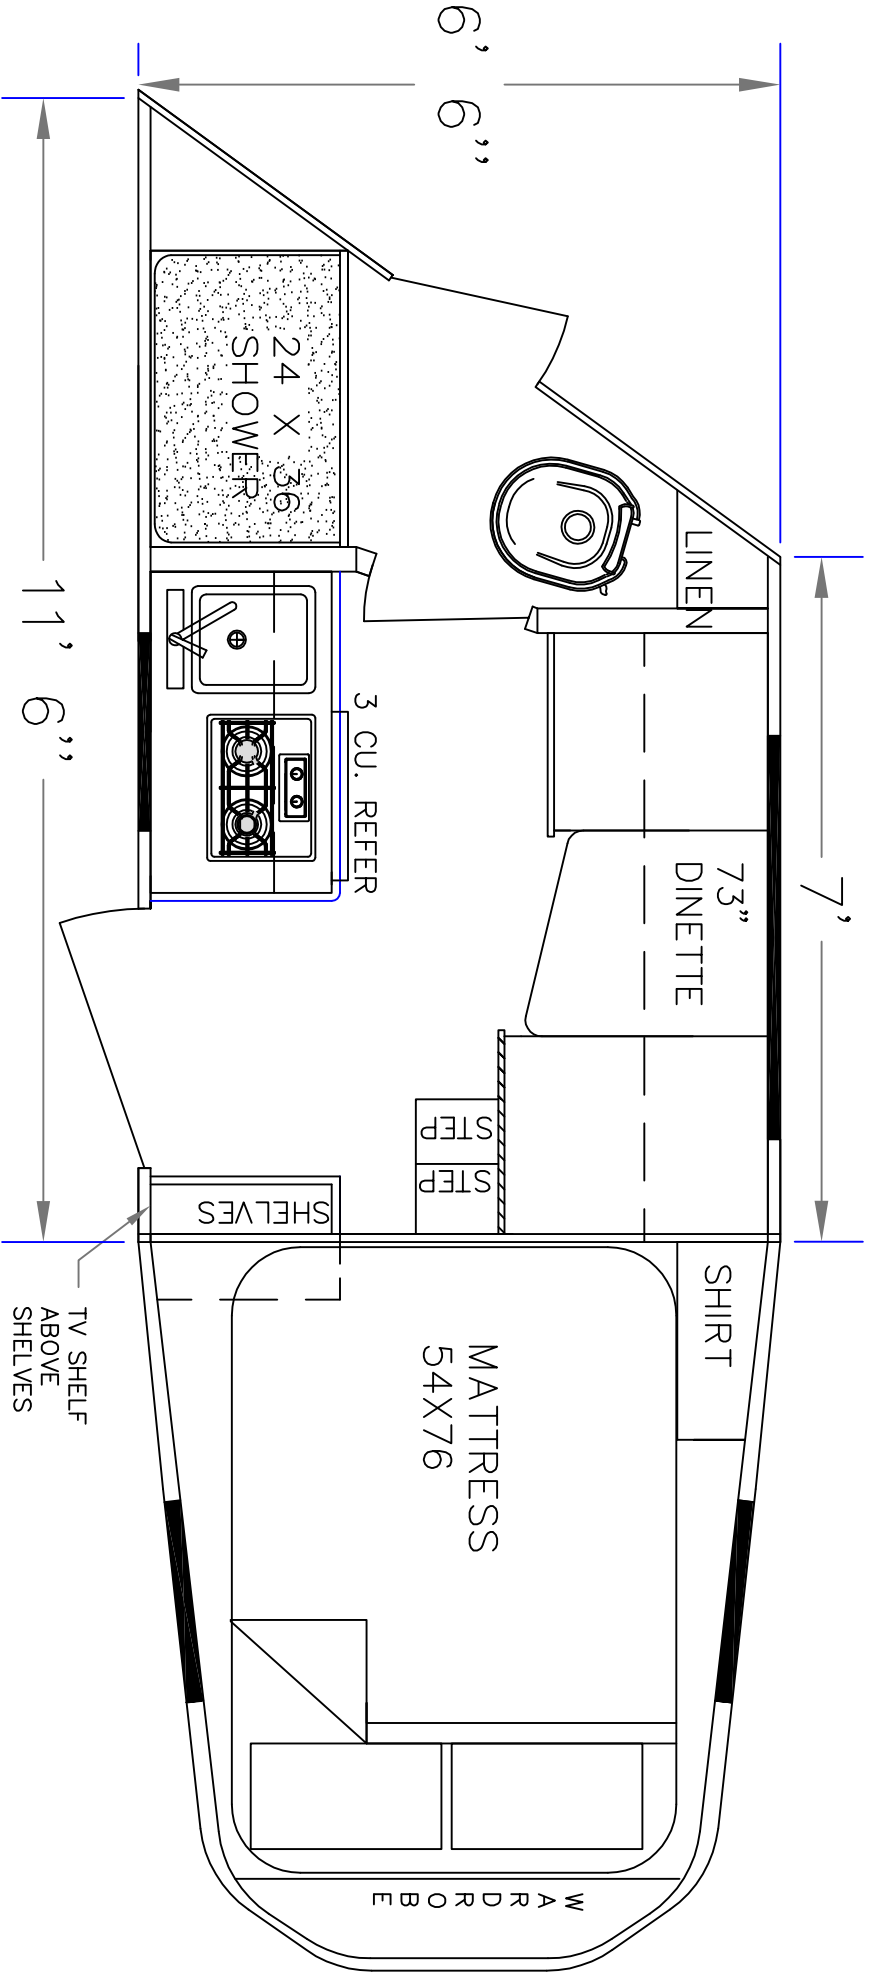

SIERRA INTERIORS
 19224 CR 8
 BRISTOL, IN. 46507
 574-848-1300

DEALER	STOCK DRAWING
CUSTOMER	SIERRA
VIN #	00000
MANUFACTURER	TBA
FILE NAME	7' STOCK DRAWING 13

SIERRA INTERIORS
 19224 CR 8
 BRISTOL, IN, 46507
 574-848-1300

DEALER	STOCK DRAWING
CUSTOMER	SIERRA
VIN #	00000
MANUFACTURER	TBA
FILE NAME	7' STOCK DRAWING 11

SIERRA INTERIDRS
 19224 CR 8
 BRISTOL, IN. 46507
 574-848-1300

DEALER	STOCK DRAWING
CUSTOMER	SIERRA
VIN #	00000
MANUFACTURER	TBA
FILE NAME	7' STOCK DRAWING 10

DEALER	STOCK DRAWING
CUSTOMER	SIERRA
VIN #	TBA
MANUFACTURER	TBA
FILE NAME	7' STOCK DRAWING 7

SIERRA INTERIORS
 19224 CR 8
 BRISTOL, IN. 46507
 574-848-1300

DEALER	STOCK DRAWING
CUSTOMER	SIERRA
VIN #	00000
MANUFACTURER	TBA
FILE NAME	7' STOCK DRAWING 6

DEALER	STOCK DRAWING
CUSTOMER	SIERRA
VIN #	00000
MANUFACTURER	TBA
FILE NAME	7' STOCK DRAWING 1