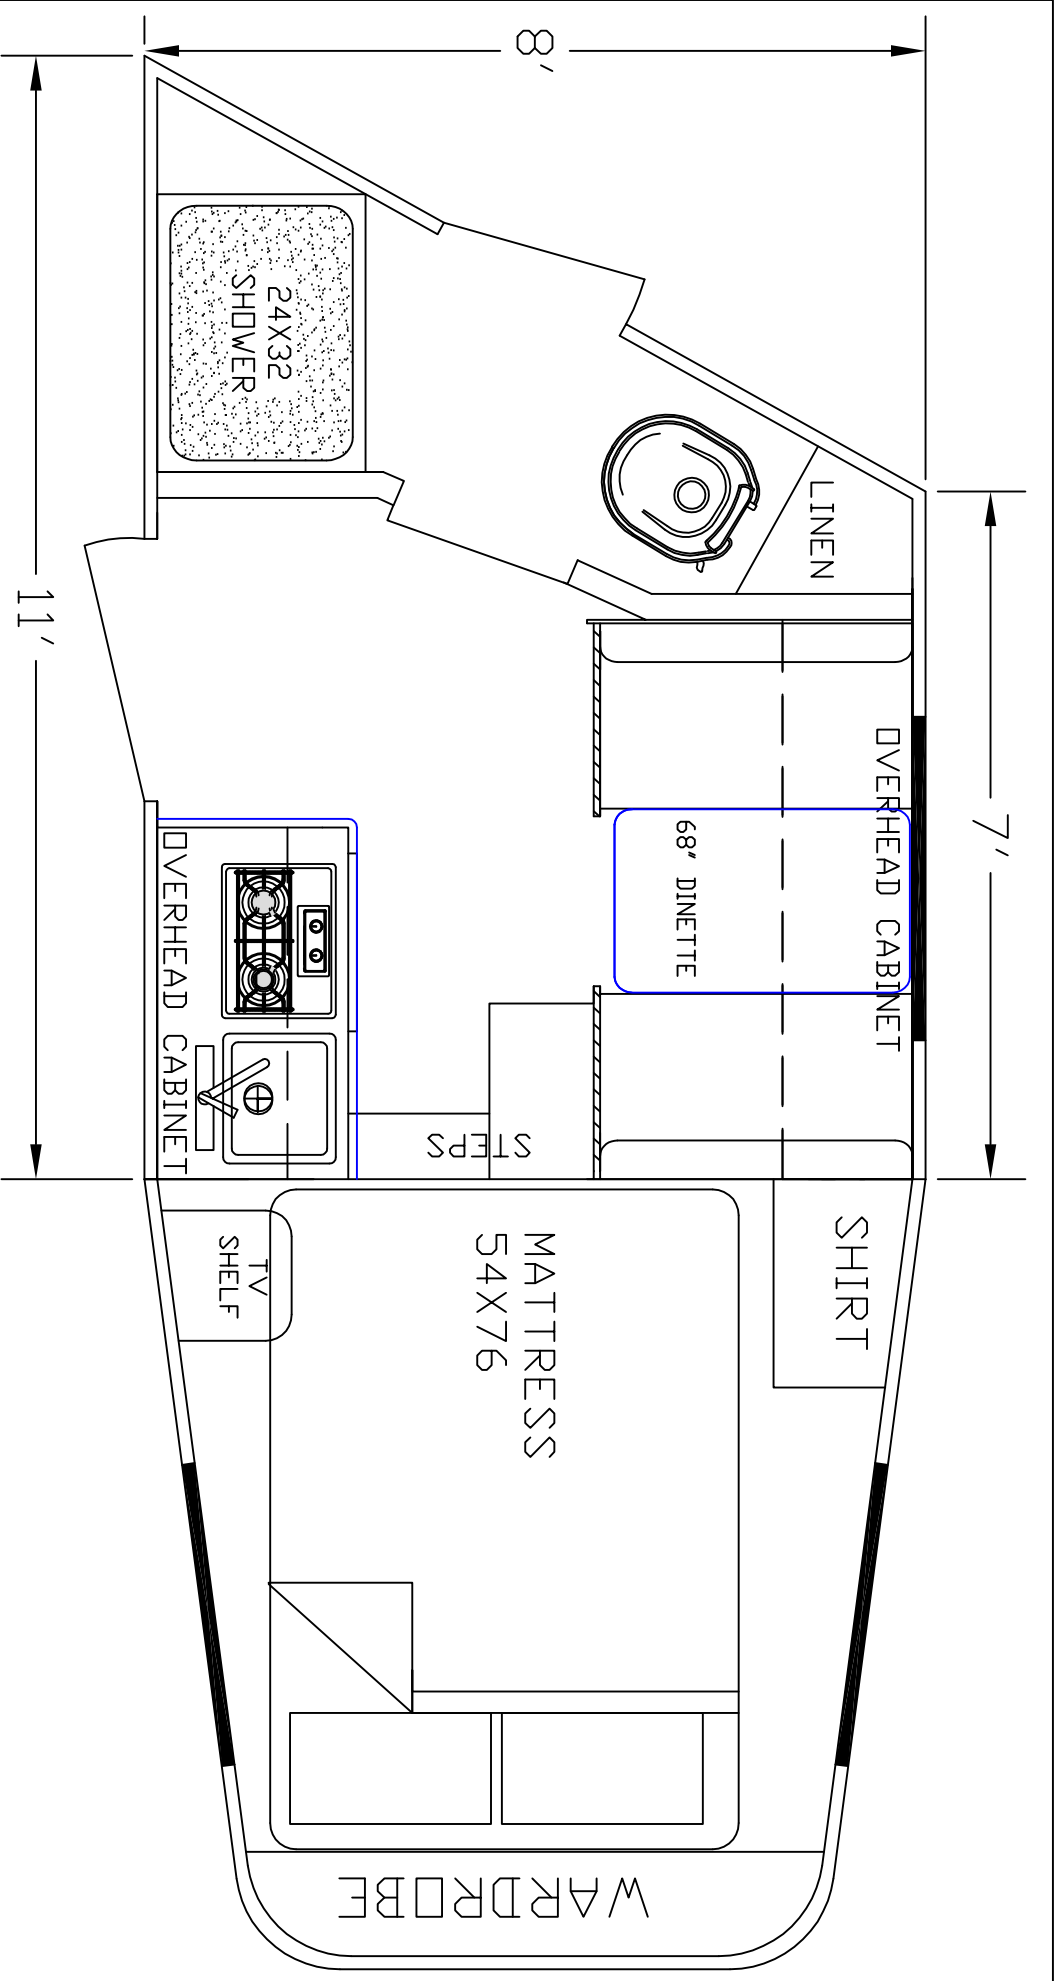

DEALER	STOCK DRAWING
CUSTOMER	SIERRA
VIN #	00000
MANUFACTURER	TBA
FILE NAME	7' STOCK DRAWING 11

SIERRA INTERIDRS
 19224 CR 8
 BRISTOL, IN. 46507
 574-848-1300

DEALER	STOCK DRAWING
CUSTOMER	SIERRA
VIN #	00000
MANUFACTURER	TBA
FILE NAME	7' STOCK DRAWING 10

DEALER	STOCK DRAWING
CUSTOMER	SIERRA
VIN #	TBA
MANUFACTURER	TBA
FILE NAME	7' STOCK DRAWING 7

SIERRA INTERIORS
 19224 CR 8
 BRISTOL, IN. 46507
 574-848-1300

DEALER	STOCK DRAWING
CUSTOMER	SIERRA
VIN #	00000
MANUFACTURER	TBA
FILE NAME	7' STOCK DRAWING 6