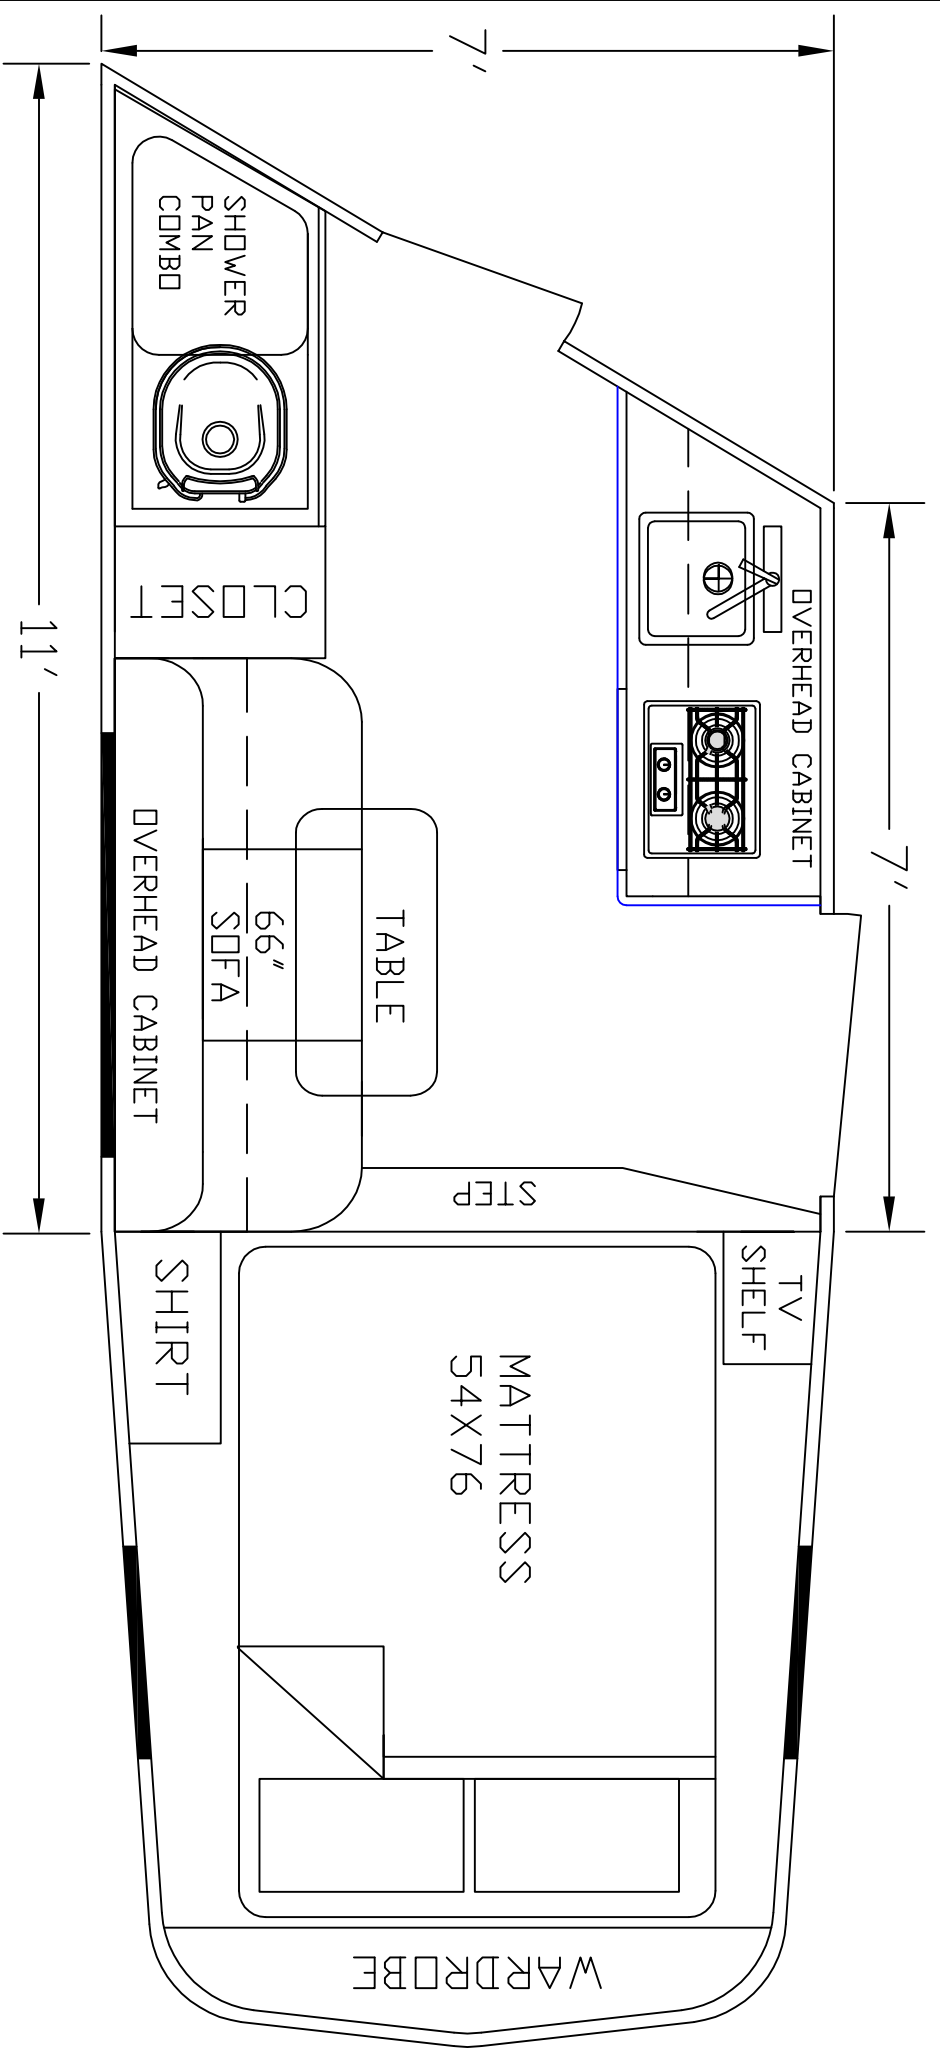

SIERRA INTERIDRS
19224 CR 8
BRISTDL, IN. 46507
574-848-1300

DEALER	STOCK DRAWING
CUSTOMER	SIERRA
VIN #	TBA
MANUFACTURER	TBA
FILE NAME	7' STOCK DRAWING 4