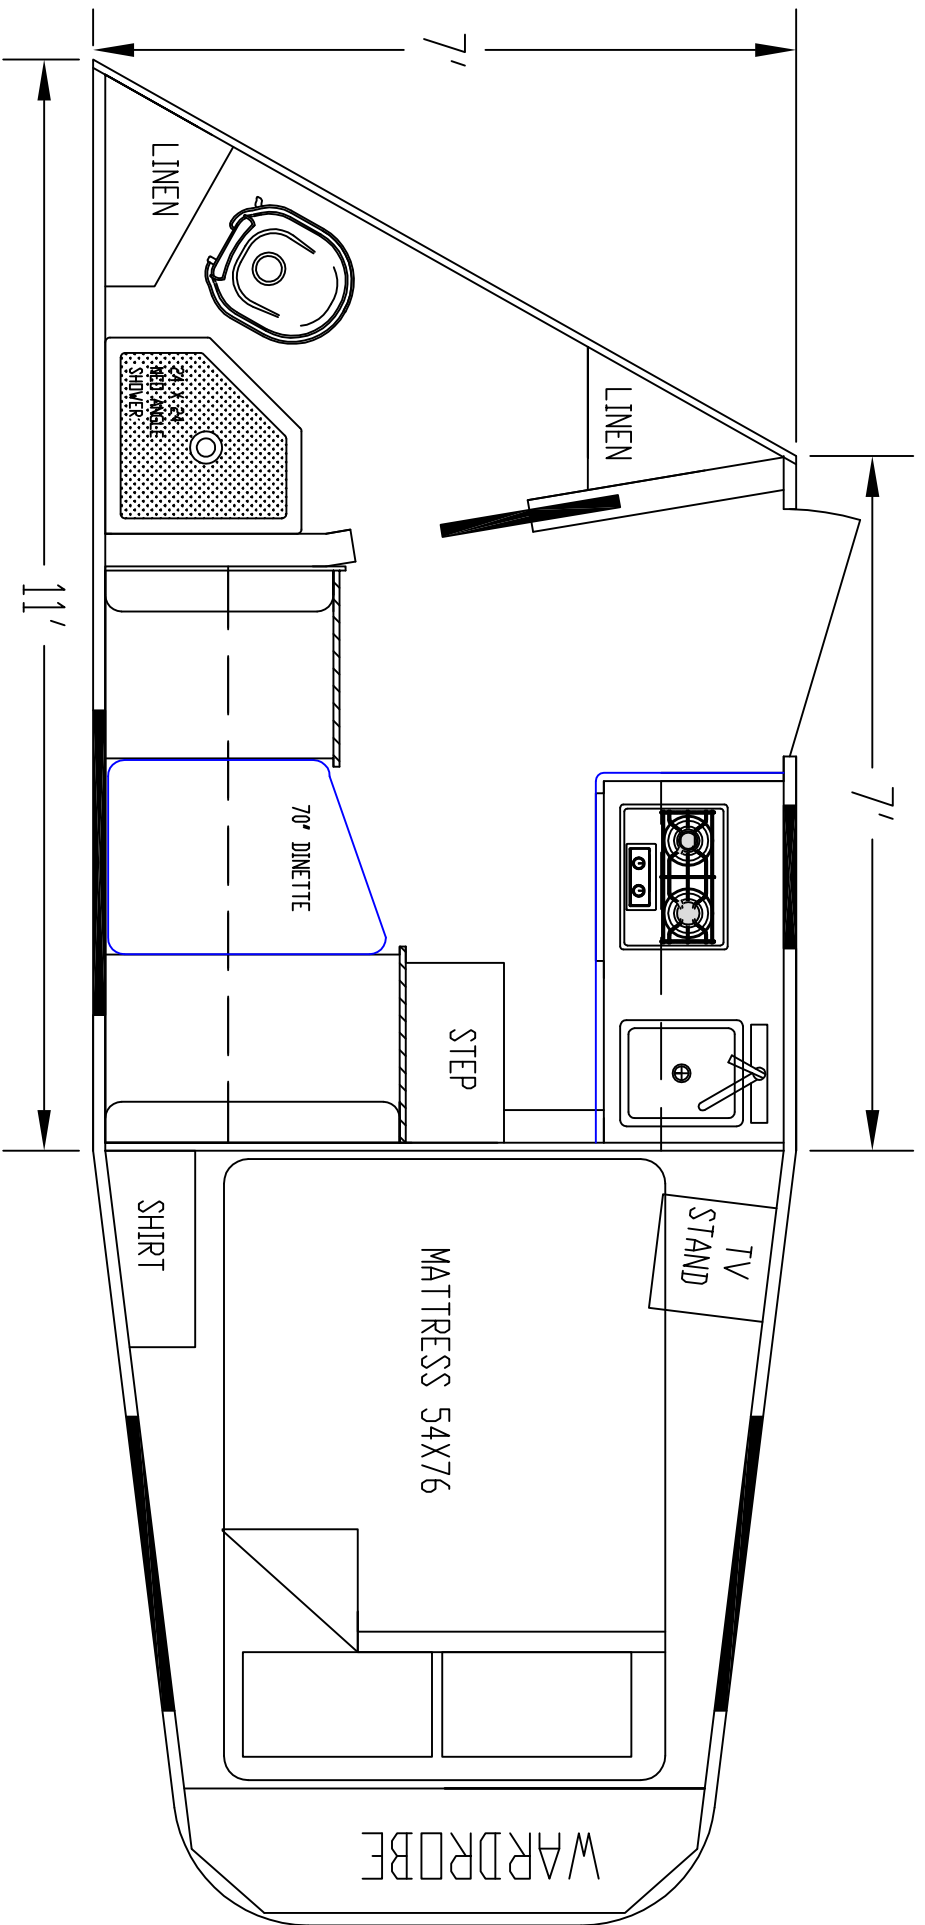

SIERRA INTERIORS
 19224 CR 8
 BRISTOL, IN. 46507
 574-848-1300

DEALER	STOCK DRAWING
CUSTOMER	SIERRA
VIN #	00000
MANUFACTURER	TBA
FILE NAME	7' STOCK DRAWING 13

SIERRA INTERIORS
 19224 CR 8
 BRISTOL, IN, 46507
 574-848-1300

DEALER	STOCK DRAWING
CUSTOMER	SIERRA
VIN #	00000
MANUFACTURER	TBA
FILE NAME	7' STOCK DRAWING 11

SIERRA INTERIDRS
 19224 CR 8
 BRISTOL, IN. 46507
 574-848-1300

DEALER	STOCK DRAWING
CUSTOMER	SIERRA
VIN #	00000
MANUFACTURER	TBA
FILE NAME	7' STOCK DRAWING 10

DEALER	STOCK DRAWING
CUSTOMER	SIERRA
VIN #	00000
MANUFACTURER	TBA
FILE NAME	7' STOCK DRAWING 1