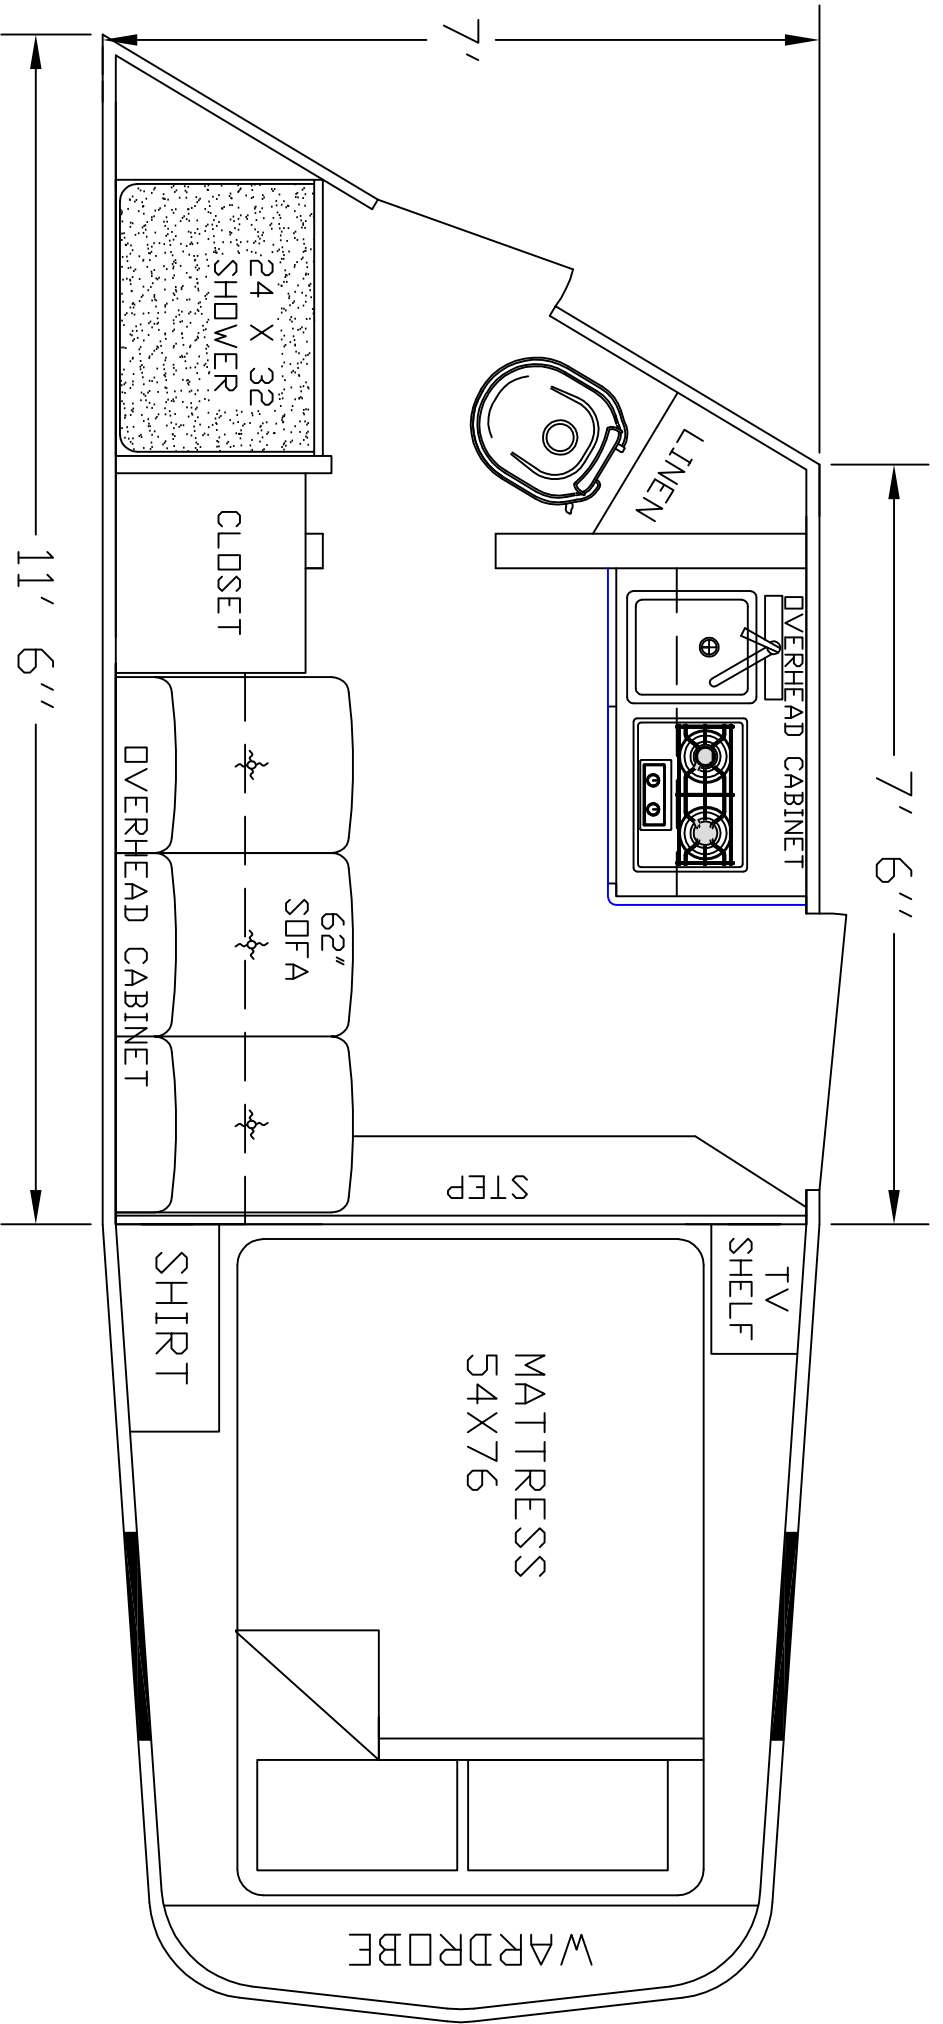

SIERRA INTERIORS
 19224 CR 8
 BRISTOL, IN. 46507
 574-848-1300

DEALER	STOCK DRAWING
CUSTOMER	SIERRA
VIN #	00000
MANUFACTURER	TBA
FILE NAME	7' STOCK DRAWING 13

SIERRA INTERIORS
 19224 CR 8
 BRISTOL, IN, 46507
 574-848-1300

DEALER	STOCK DRAWING
CUSTOMER	SIERRA
VIN #	00000
MANUFACTURER	TBA
FILE NAME	7' STOCK DRAWING 11

SIERRA INTERIDRS
 19224 CR 8
 BRISTOL, IN. 46507
 574-848-1300

DEALER	STOCK DRAWING
CUSTOMER	SIERRA
VIN #	00000
MANUFACTURER	TBA
FILE NAME	7' STOCK DRAWING 10

SIERRA INTERIORS
 19224 CR 8
 BRISTOL, IN. 46507
 574-848-1300

DEALER	STOCK DRAWING
CUSTOMER	SIERRA
VIN #	00000
MANUFACTURER	TBA
FILE NAME	7' STOCK DRAWING 9

SIERRA INTERIORS
 19224 CR 8
 BRISTOL, IN. 46507

DEALER	STOCK DRAWING
CUSTOMER	SIERRA
VIN #	TBA
MANUFACTURER	TBA
FILE NAME	7' STOCK DRAWING 7

SIERRA INTERIORS
 19224 CR 8
 BRISTOL, IN. 46507
 574-848-1300

DEALER	STOCK DRAWING
CUSTOMER	SIERRA
VIN #	00000
MANUFACTURER	TBA
FILE NAME	7' STOCK DRAWING 6