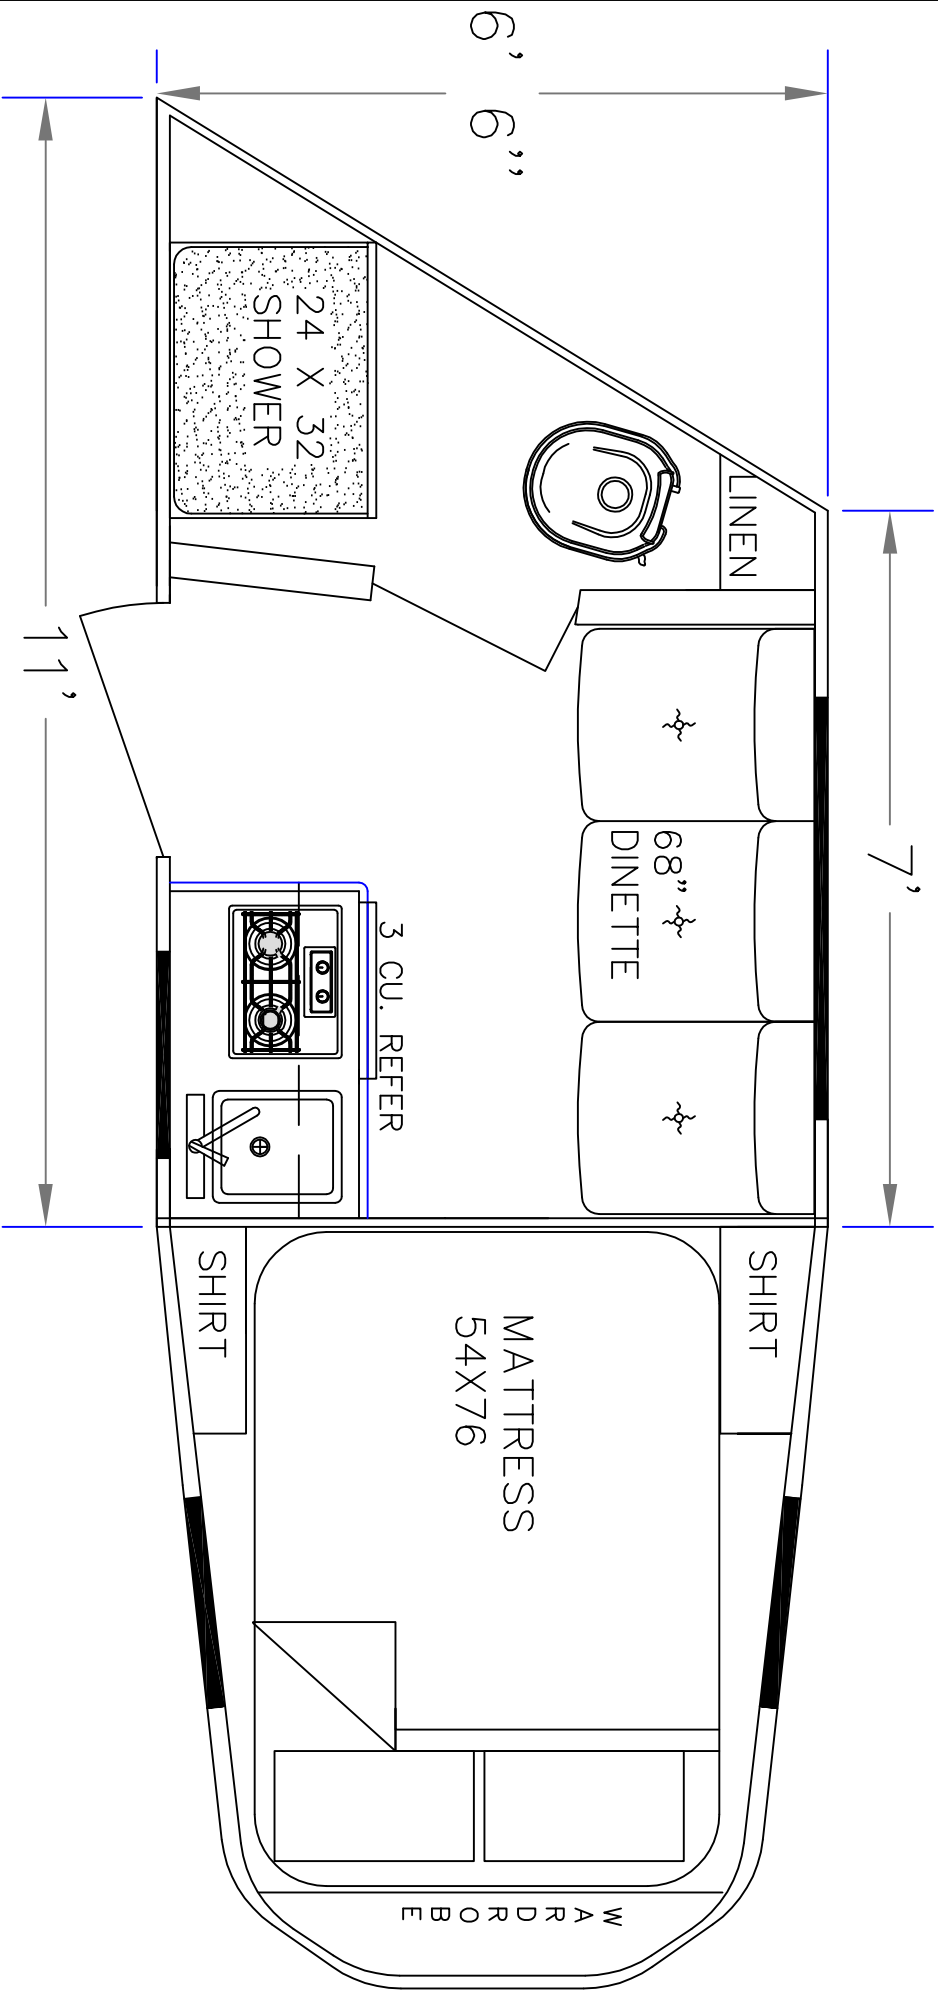

SIERRA INTERIORS
19224 CR 8
BRISTOL, IN. 46507
574-848-1300

DEALER	STOCK DRAWING
CUSTOMER	SIERRA
VIN #	00000
MANUFACTURER	TBA
FILE NAME	7' STOCK DRAWING 6