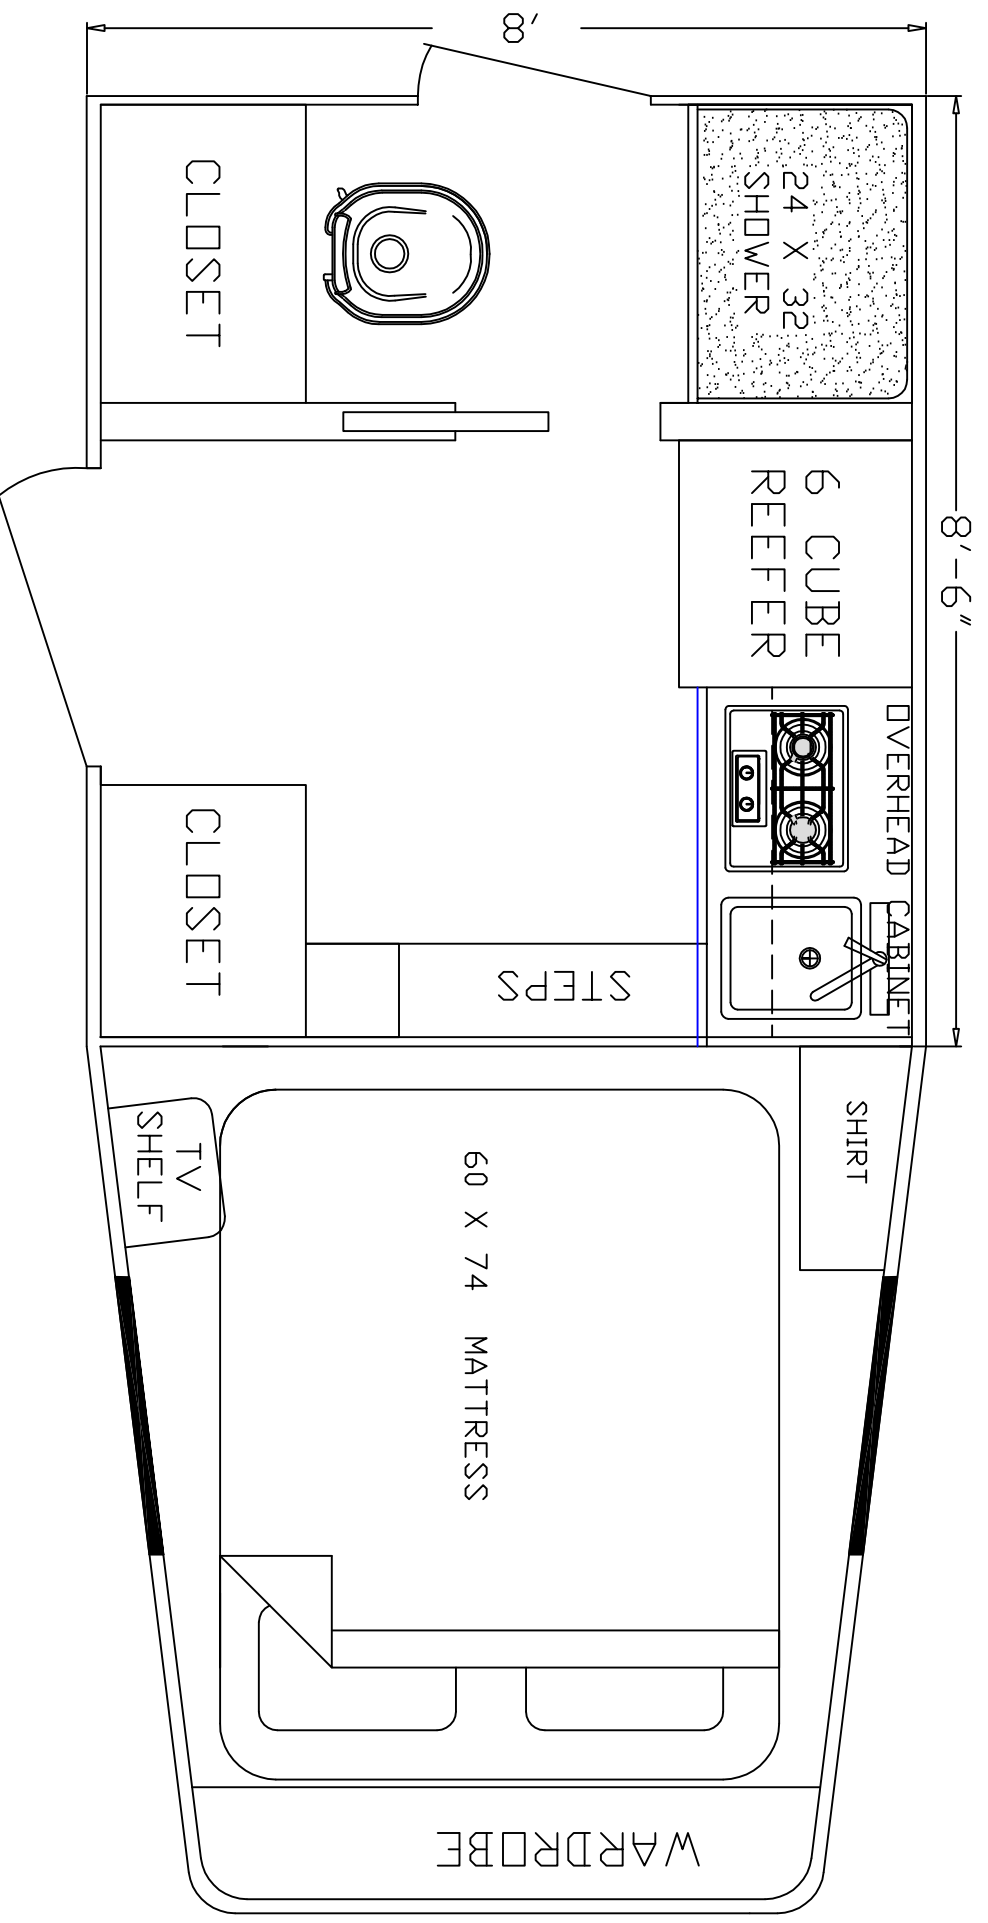

SIERRA INTERIORS
19224 CR 8
BRISTOL, IN. 46507
574-848-1300

DEALER	SIERRA	STOCK DRAWING
CUSTOMER	SIERRA	
VIN #	TBA	
MANUFACTURER	TBA	
FILE NAME	8' STOCK DRAWING 4