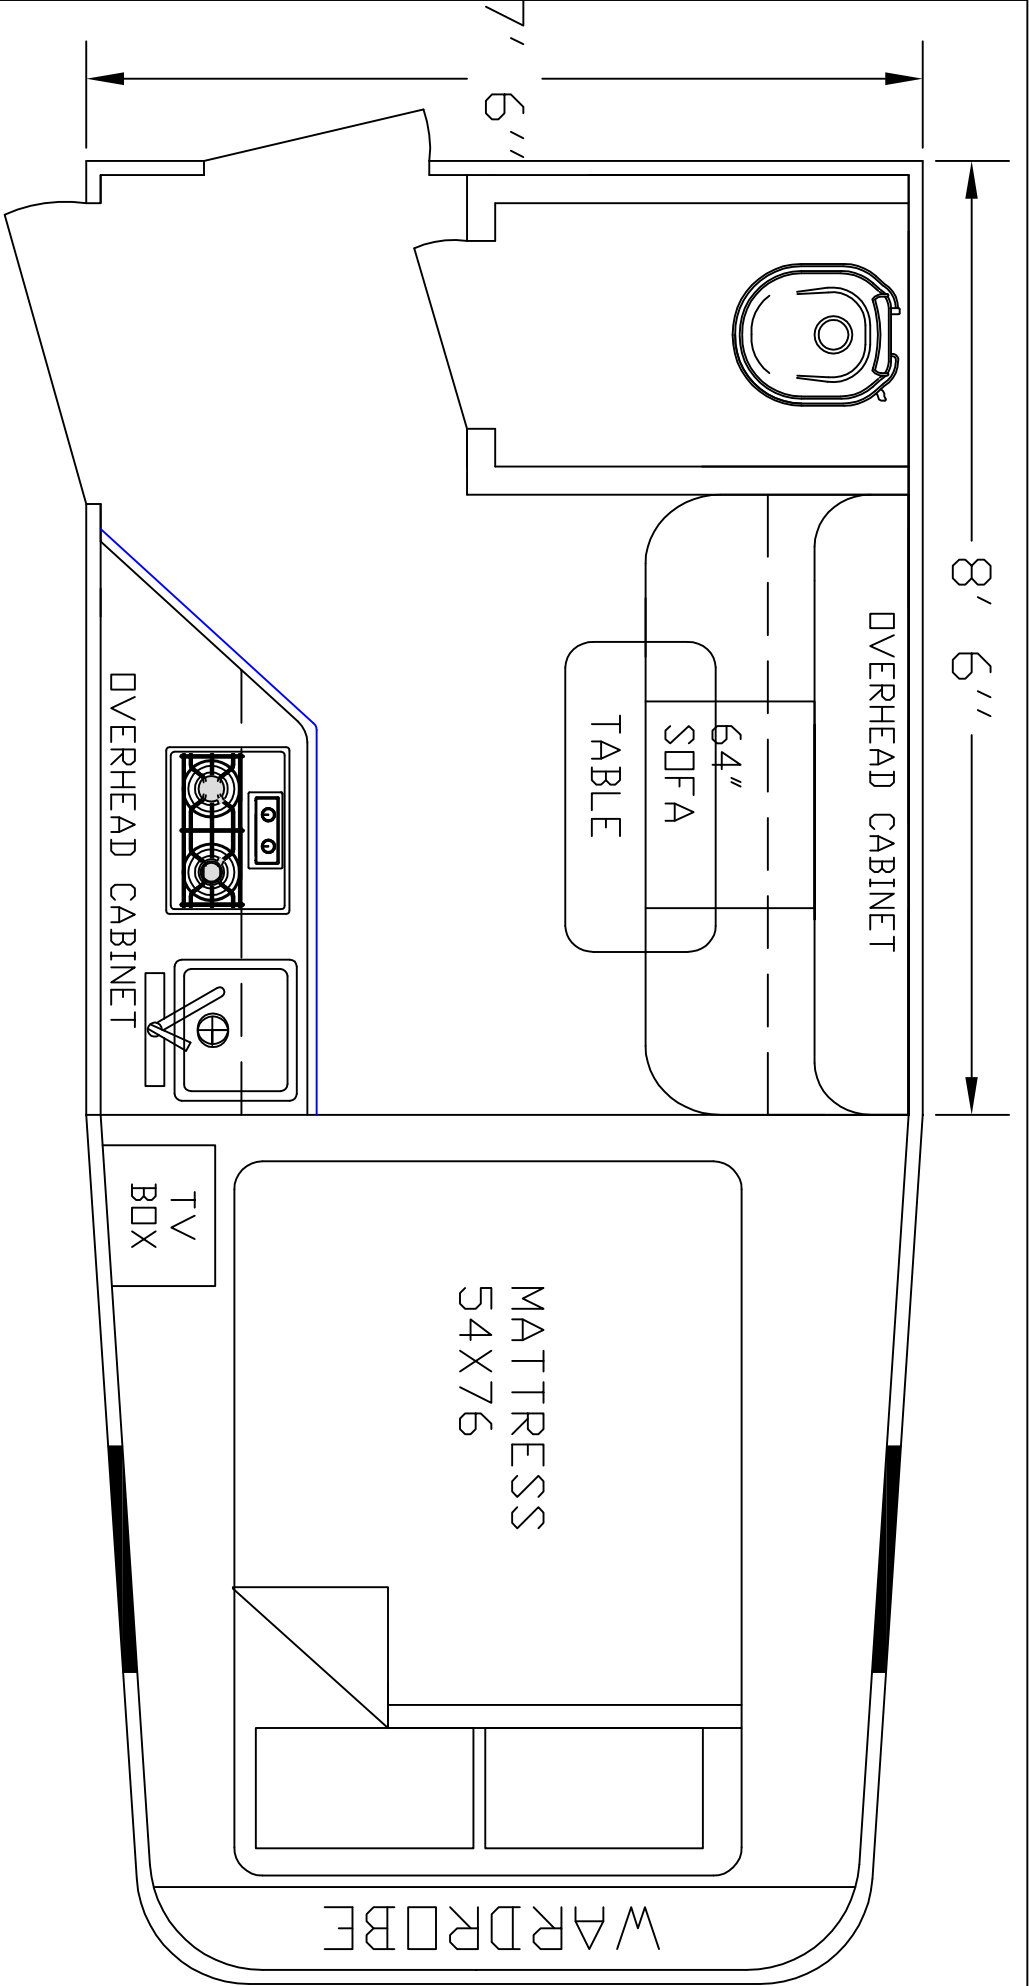

SIERRA INTERIORS
4341 PINECREEK RD.
ELKHART, IN 46516
(574) 293-6026

DEALER	STOCK DRAWING
CUSTOMER	SIERRA
VIN #	00000
MANUFACTURER	TBA
FILE NAME	8' STOCK DRAWING 5