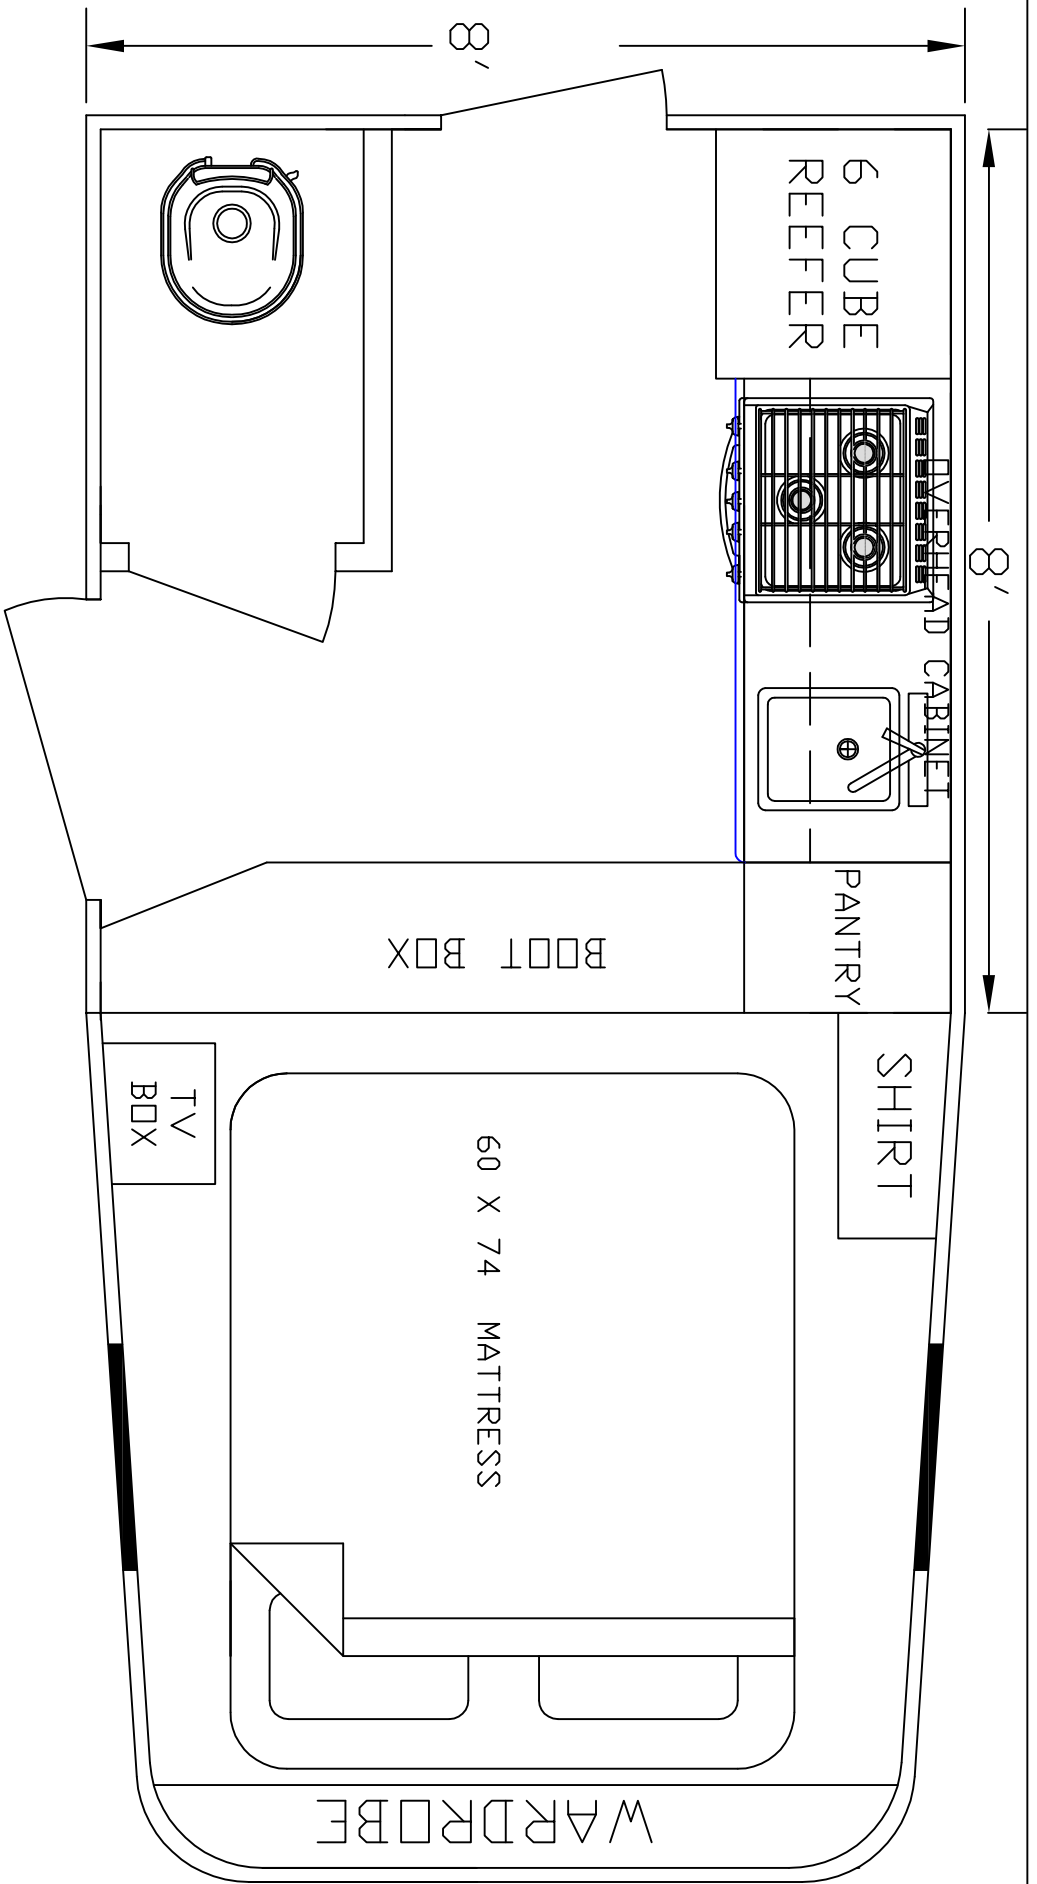

SIERRA INTERIORS
 19224 CR 8
 BRISTOL, IN, 46507
 574-848-1300

DEALER	STOCK DRAWING
CUSTOMER	SIERRA
VIN #	00000
MANUFACTURER	TBA
FILE NAME	8' STOCK DRAWING 21

SIERRA INTERIORS
 4341 PINECREEK RD.
 ELKHART, IN 46516
 (574) 293-6026

DEALER	STOCK DRAWING
CUSTOMER	SIERRA
VIN #	00000
MANUFACTURER	TBA
FILE NAME	8' STOCK DRAWING 20

SIERRA INTERIDRS
 19224 CR 8
 BRISTDL, IN. 46507
 574-848-1300

DEALER	STOCK DRAWING
CUSTOMER	SIERRA
VIN #	00000
MANUFACTURER	TBA
FILE NAME	8' STOCK DRAWING 19

DEALER	STOCK DRAWING
CUSTOMER	SIERRA
VIN #	00000
MANUFACTURER	TBA
FILE NAME	8' STOCK DRAWING 15

SIERRA INTERIDRS
 19224 CR 8
 BRISTOL, IN. 46507

DEALER	STOCK DRAWING
CUSTOMER	SIERRA
VIN #	TBA
MANUFACTURER	TBA
FILE NAME	8' STOCK DRAWING 10