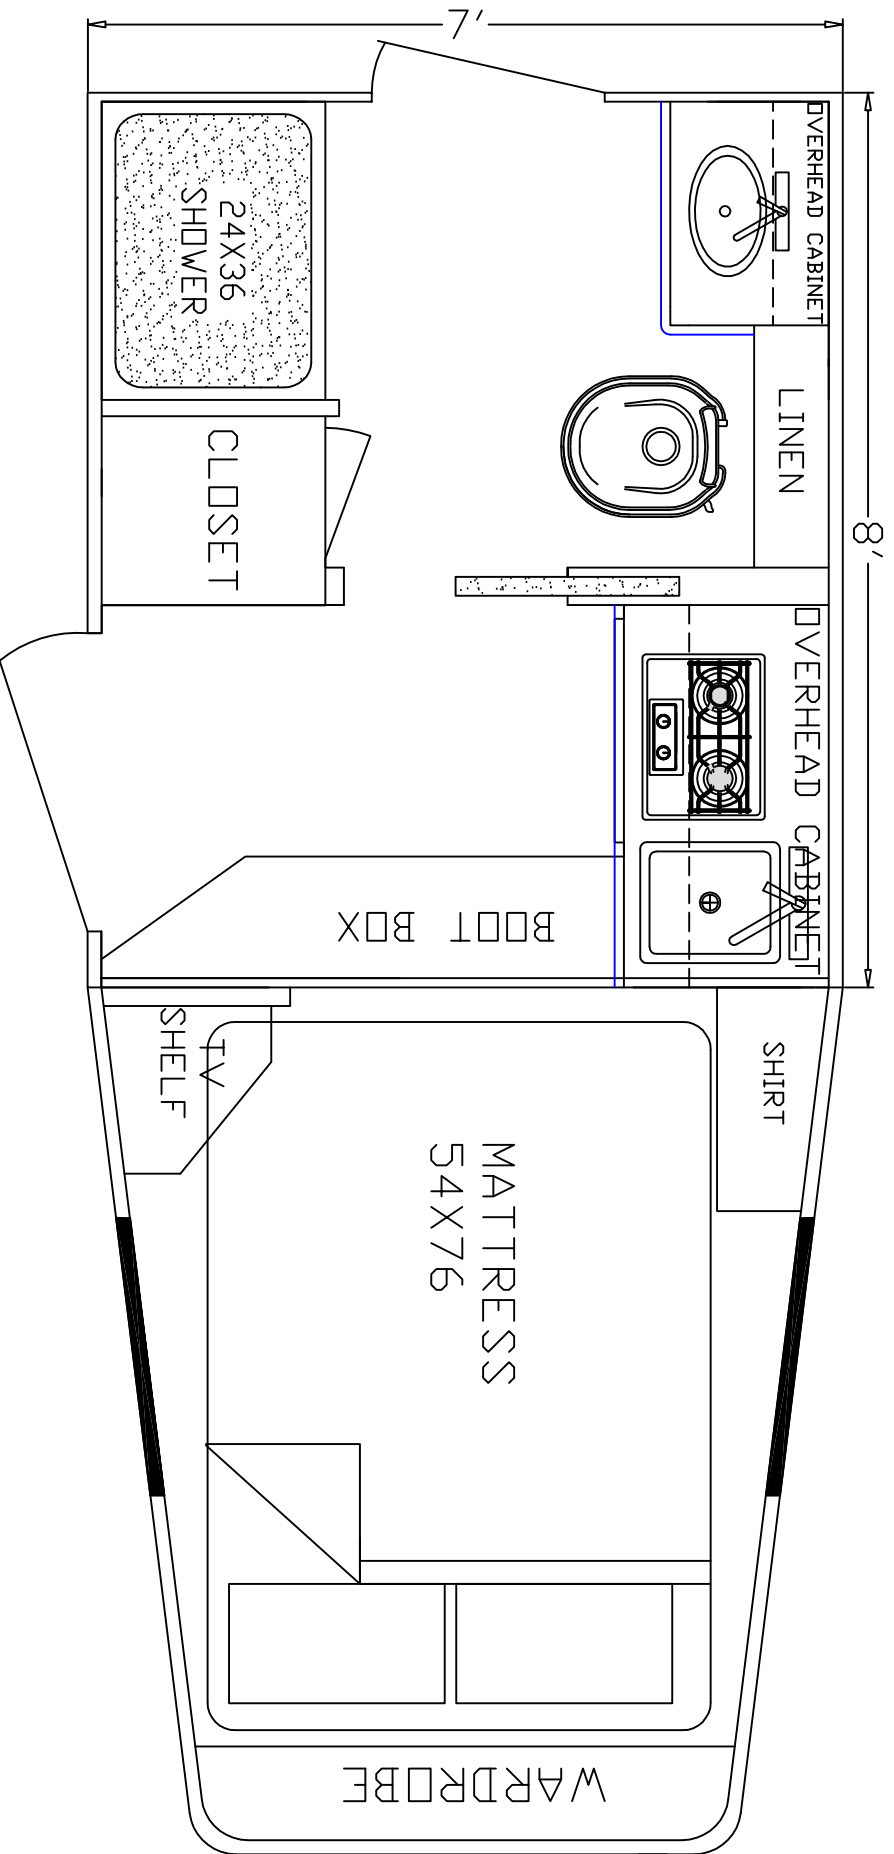

DEALER	STOCK DRAWING
CUSTOMER	SIERRA
VIN #	00000
MANUFACTURER	TBA
FILE NAME	8' STOCK DRAWING 20

SIERRA INTERIDRS
 19224 CR 8
 BRISTDL, IN. 46507
 574-848-1300

DEALER	STOCK DRAWING
CUSTOMER	SIERRA
VIN #	00000
MANUFACTURER	TBA
FILE NAME	8' STOCK DRAWING 19

SIERRA INTERIORS
 19224 CR 8
 BRISTOL, IN. 46507
 574-848-1300

DEALER	STOCK DRAWING
CUSTOMER	SIERRA
VIN #	00000
MANUFACTURER	TBA
FILE NAME	8' STOCK DRAWING 18

SIERRA INTERIORS
 19224 CR 8
 BRISTOL, IN. 46507
 574-848-1300

DEALER	STOCK DRAWING
CUSTOMER	SIERRA
VIN #	00000
MANUFACTURER	TBA
FILE NAME	8' STOCK DRAWING 15

SIERRA INTERIDRS
 19224 CR 8
 BRISTOL, IN. 46507

DEALER	STOCK DRAWING
CUSTOMER	SIERRA
VIN #	TBA
MANUFACTURER	TBA
FILE NAME	8' STOCK DRAWING 10