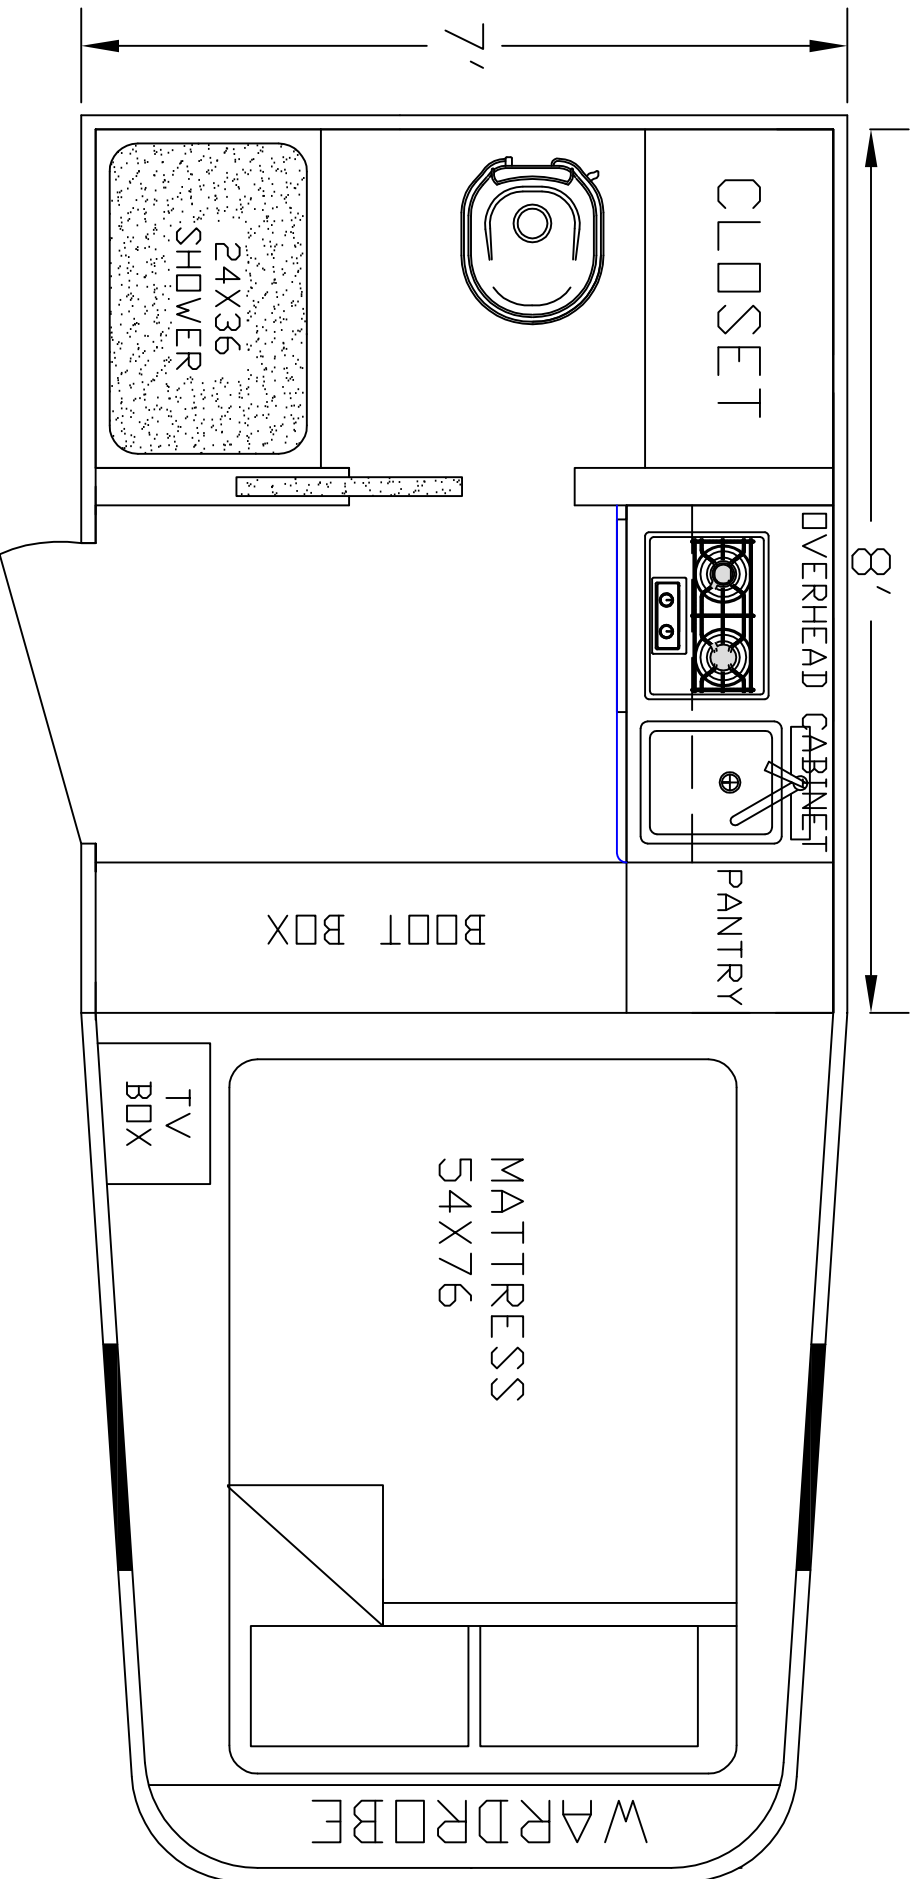

SIERRA INTERIORS
 19224 CR 8
 BRISTOL, IN, 46507
 574-848-1300

DEALER	STOCK DRAWING
CUSTOMER	SIERRA
VIN #	00000
MANUFACTURER	TBA
FILE NAME	8' STOCK DRAWING 21

SIERRA INTERIORS
 4341 PINECREEK RD.
 ELKHART, IN 46516
 (574) 293-6026

DEALER	STOCK DRAWING
CUSTOMER	SIERRA
VIN #	00000
MANUFACTURER	TBA
FILE NAME	8' STOCK DRAWING 20

SIERRA INTERIDRS
 19224 CR 8
 BRISTDL, IN. 46507
 574-848-1300

DEALER	STOCK DRAWING
CUSTOMER	SIERRA
VIN #	00000
MANUFACTURER	TBA
FILE NAME	8' STOCK DRAWING 19

DEALER	STOCK DRAWING
CUSTOMER	SIERRA
VIN #	00000
MANUFACTURER	TBA
FILE NAME	8' STOCK DRAWING 15

SIERRA INTERIDRS
 19224 CR 8
 BRISTOL, IN. 46507

DEALER	STOCK DRAWING
CUSTOMER	SIERRA
VIN #	TBA
MANUFACTURER	TBA
FILE NAME	8' STOCK DRAWING 10