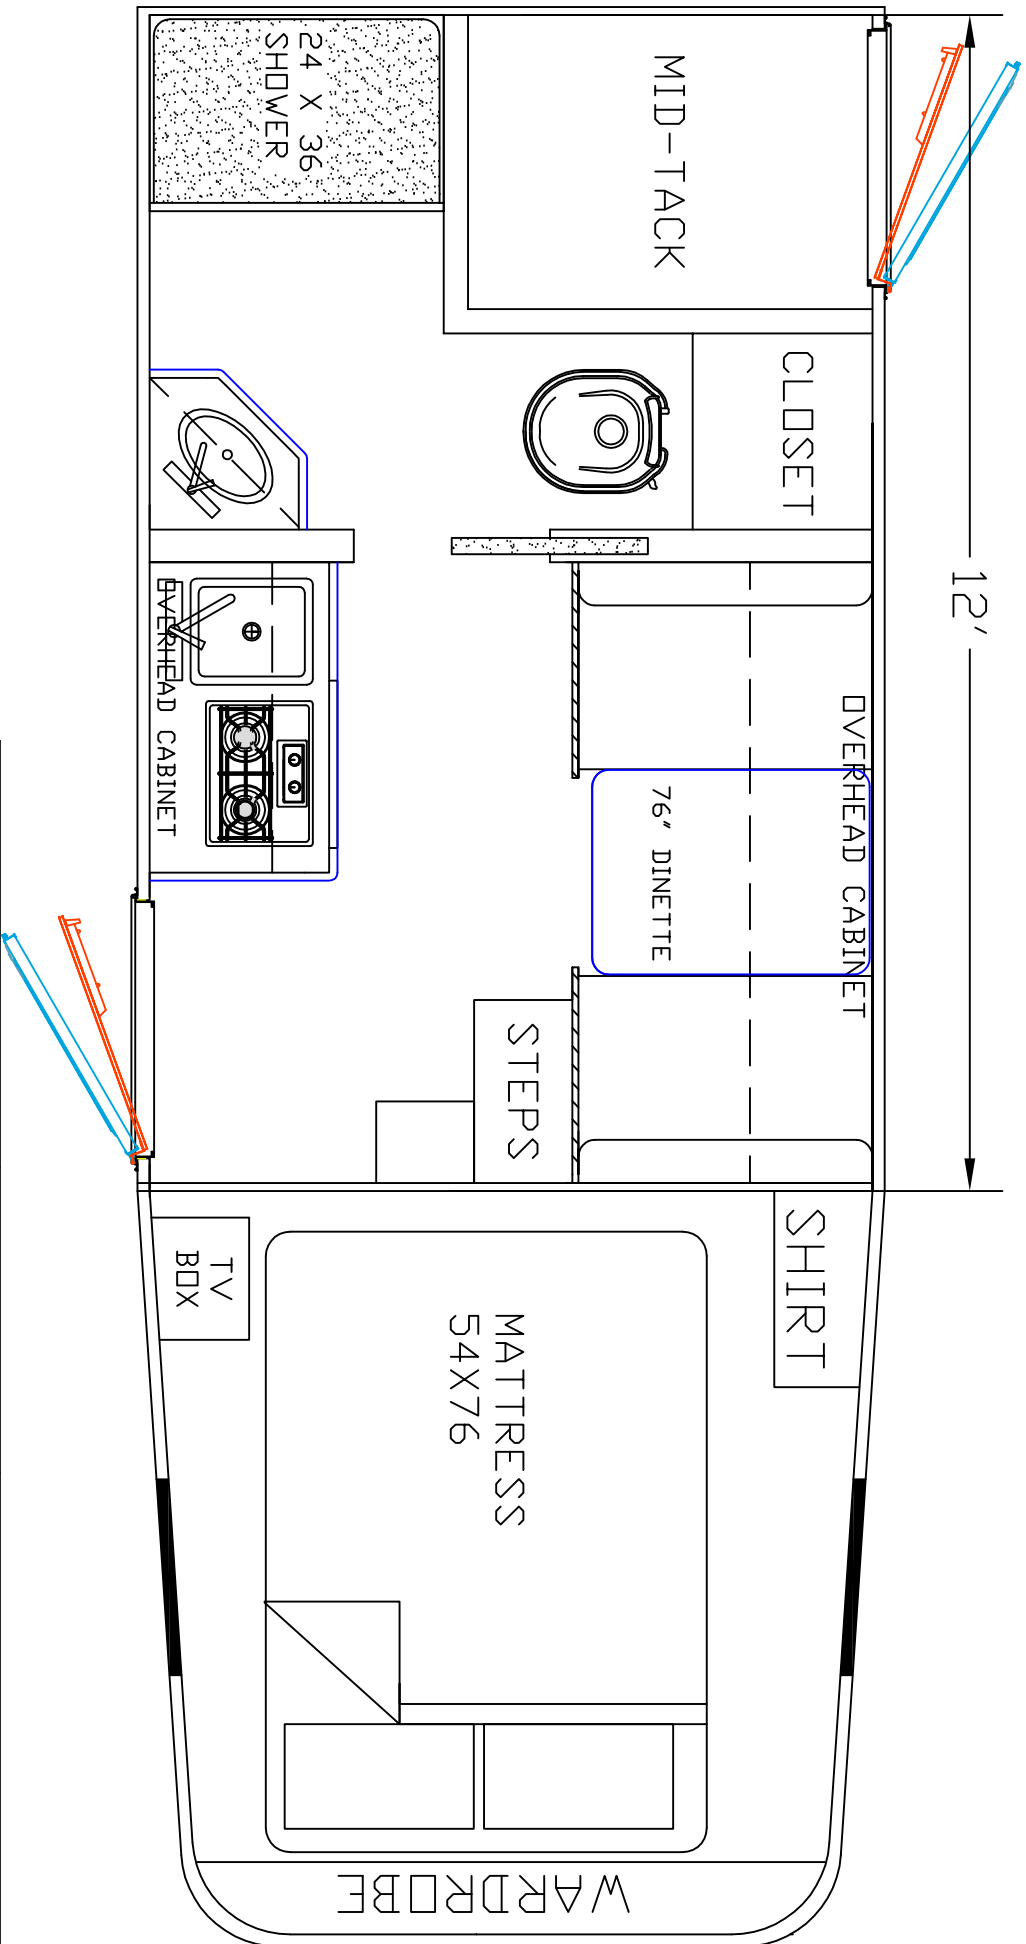

SIERRA INTERIORS
4341 PINECREEK RD.
ELKHART, IN 46516
(574) 293-6026

DEALER	STOCK DRAWING
CUSTOMER	SIERRA
VIN #	00000
MANUFACTURER	TBA
FILE NAME	8' STOCK DRAWING 20