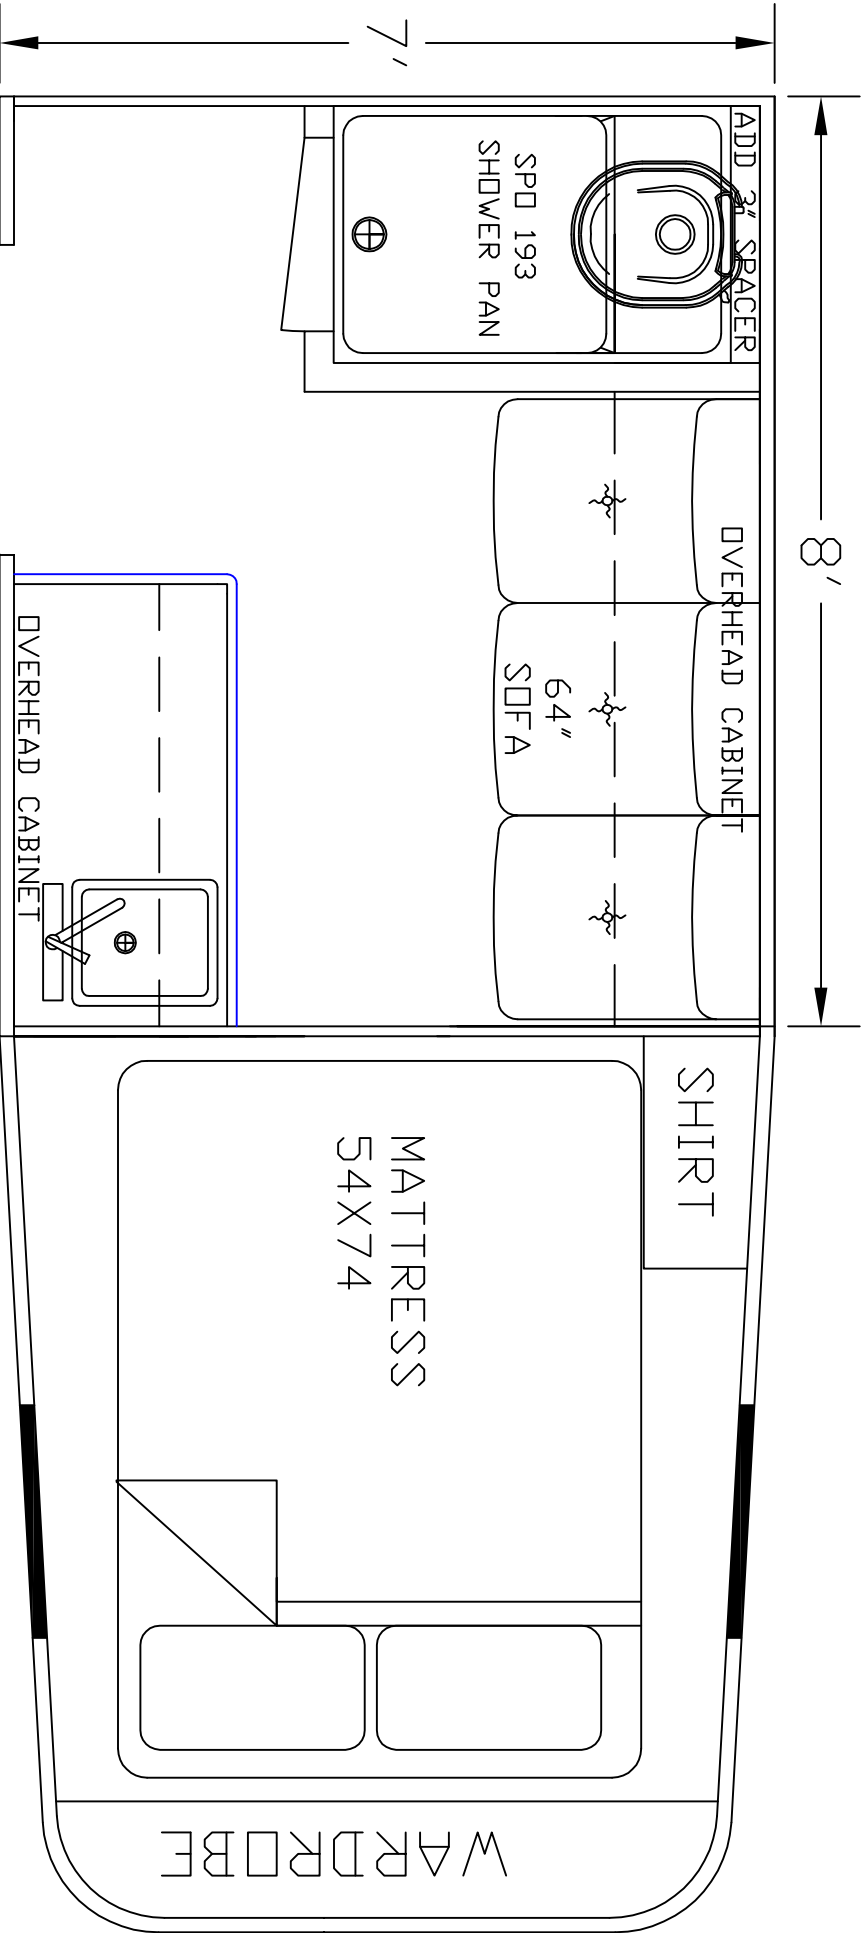

SIERRA INTERIORS
19224 CR 8
BRISTOL, IN. 46507
574-848-1300

DEALER	STOCK DRAWING
CUSTOMER	SIERRA
VIN #	00000
MANUFACTURER	TBA
FILE NAME	8' STOCK DRAWING 15