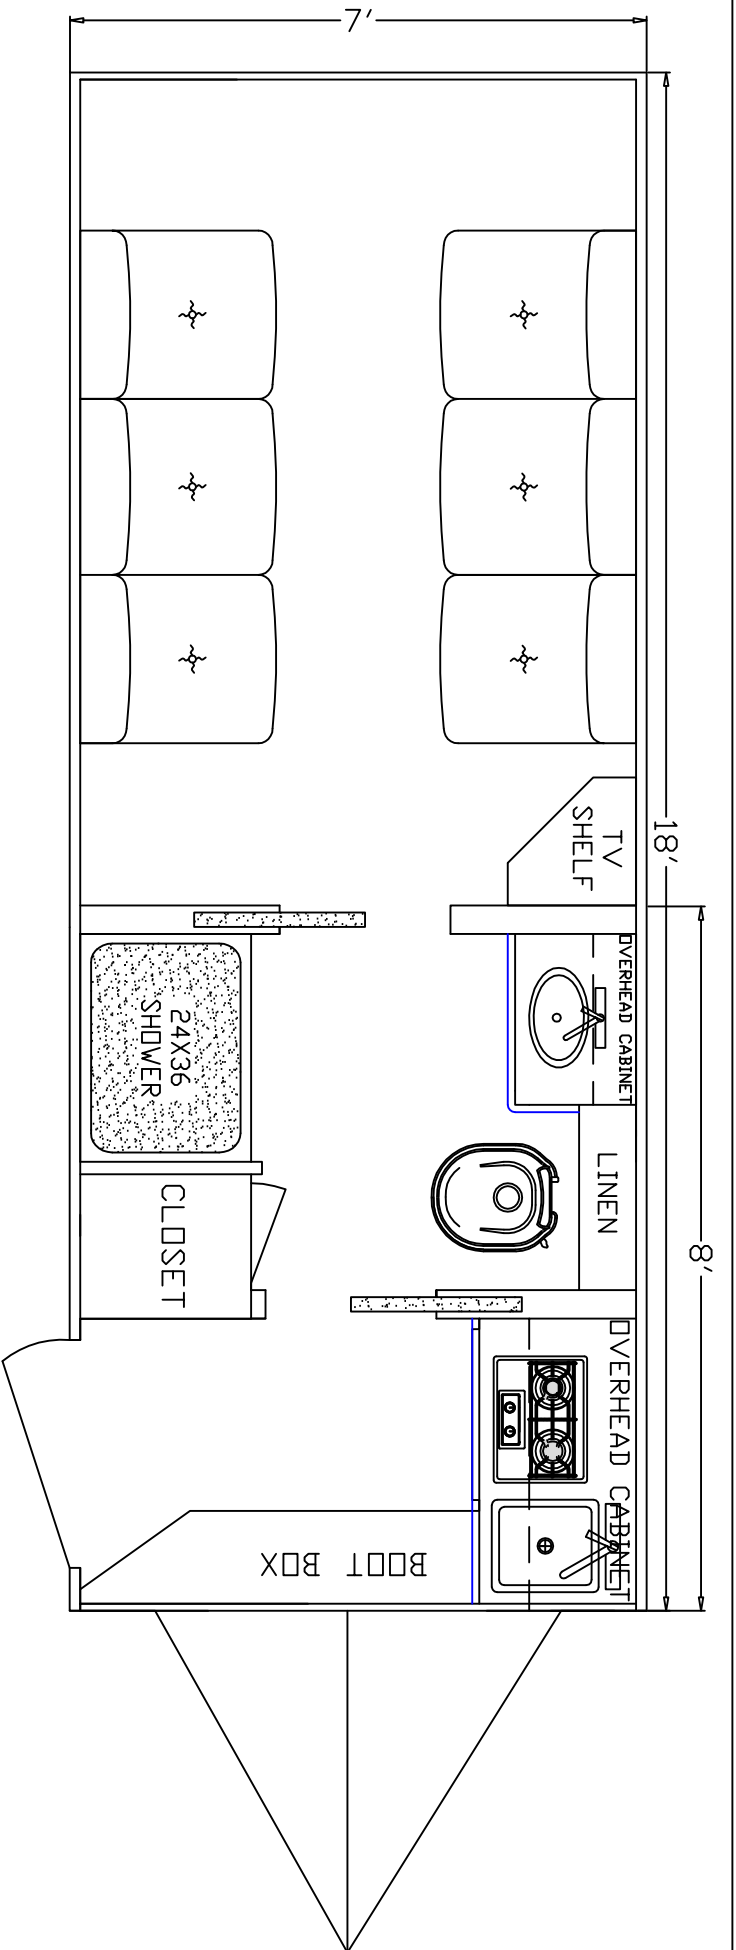

DEALER	STOCK DRAWING
CUSTOMER	SIERRA
VIN #	00000
MANUFACTURER	TBA
FILE NAME	8' STOCK DRAWING 20

SIERRA INTERIDRS
 19224 CR 8
 BRISTDL, IN. 46507
 574-848-1300

DEALER	STOCK DRAWING
CUSTOMER	SIERRA
VIN #	00000
MANUFACTURER	TBA
FILE NAME	8' STOCK DRAWING 19

SIERRA INTERIORS
 19224 CR 8
 BRISTOL, IN. 46507
 574-848-1300

DEALER	STOCK DRAWING
CUSTOMER	SIERRA
VIN #	00000
MANUFACTURER	TBA
FILE NAME	8' STOCK DRAWING 18

SIERRA INTERIORS
 19224 CR 8
 BRISTOL, IN. 46507
 574-848-1300

DEALER	STOCK DRAWING
CUSTOMER	SIERRA
VIN #	00000
MANUFACTURER	TBA
FILE NAME	8' STOCK DRAWING 15

SIERRA INTERIDRS
 19224 CR 8
 BRISTOL, IN. 46507

DEALER	STOCK DRAWING
CUSTOMER	SIERRA
VIN #	TBA
MANUFACTURER	TBA
FILE NAME	8' STOCK DRAWING 10