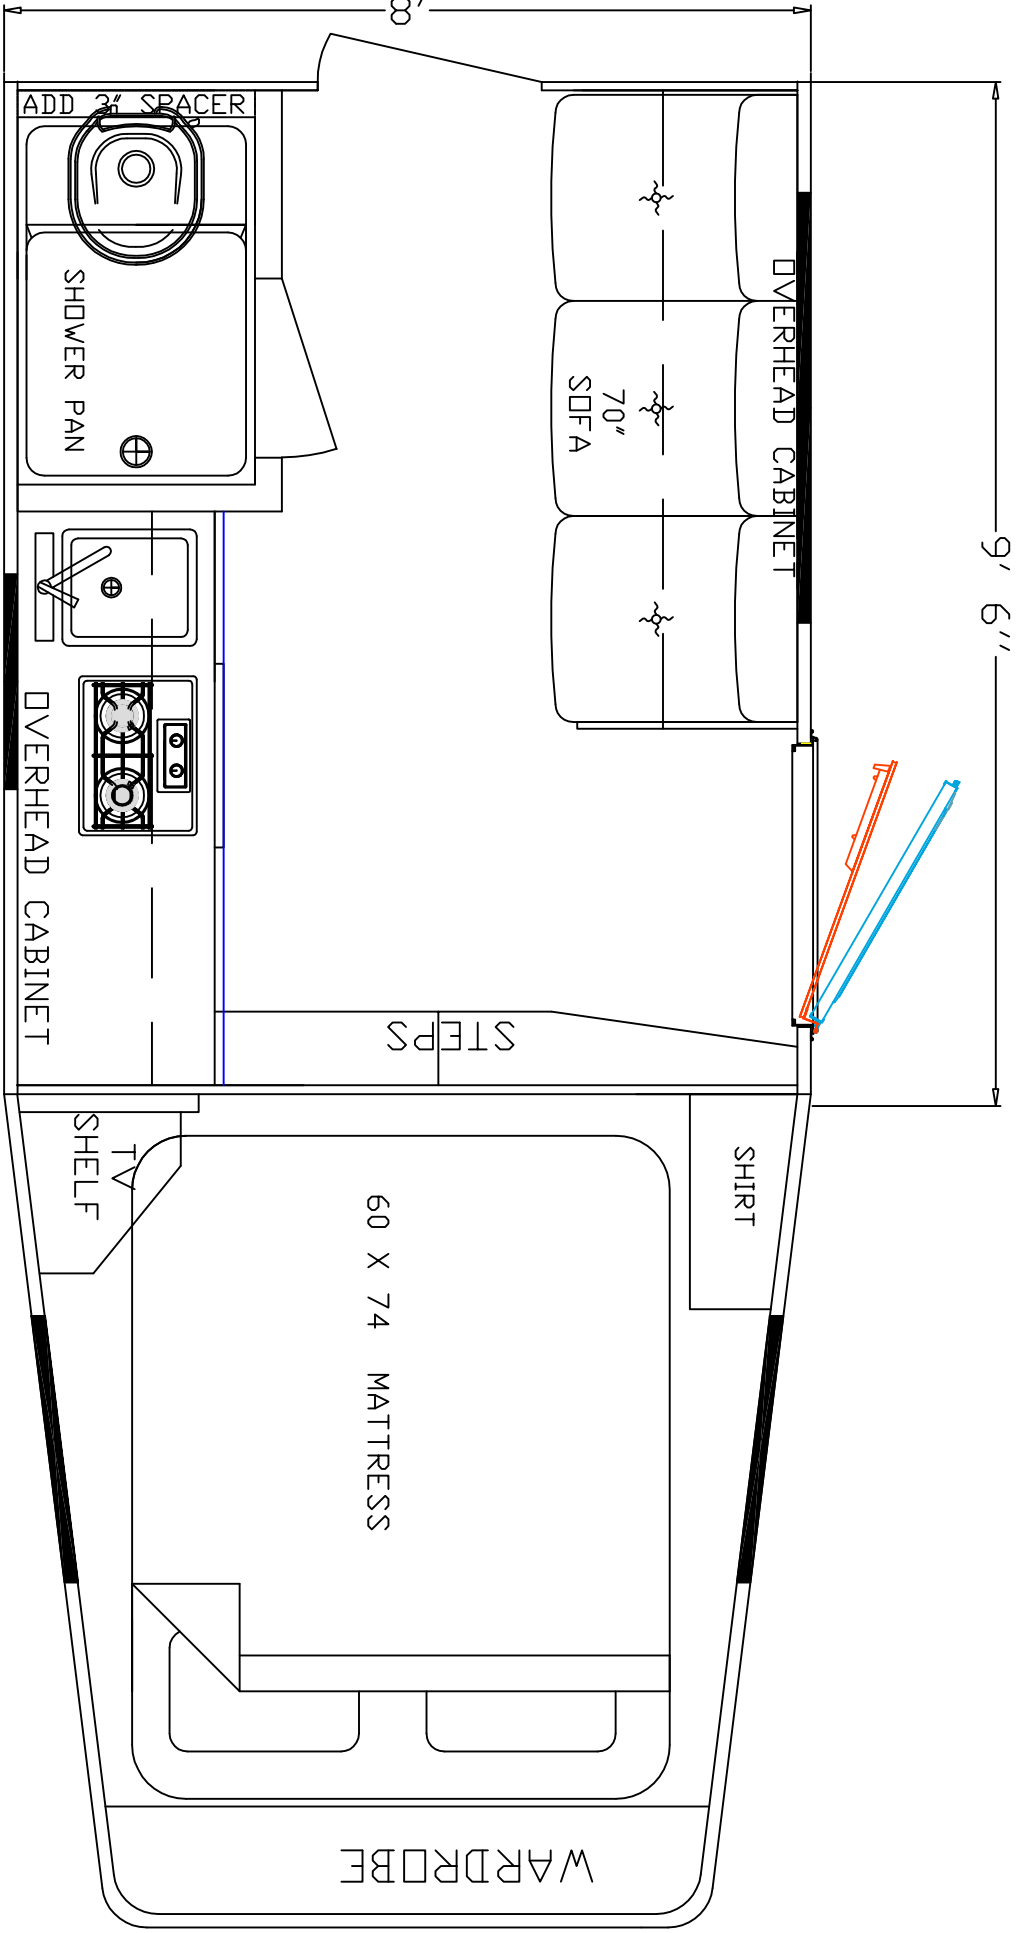

SIERRA INTERIDRS
 4341 PINECREEK RD.
 ELKHART, IN 46516
 (574) 293-6026

DEALER	STOCK DRAWING
CUSTOMER	SIERRA
VIN #	TBA
MANUFACTURER	TBA
FILE NAME	9' STOCK DRAWING 16

SIERRA INTERIDRS
 19224 CR 8
 BRISTOL, IN. 46507
 574-848-1300

DEALER	STOCK DRAWING
CUSTOMER	SIERRA
VIN #	TBA
MANUFACTURER	TBA
FILE NAME	9' STOCK DRAWING 1